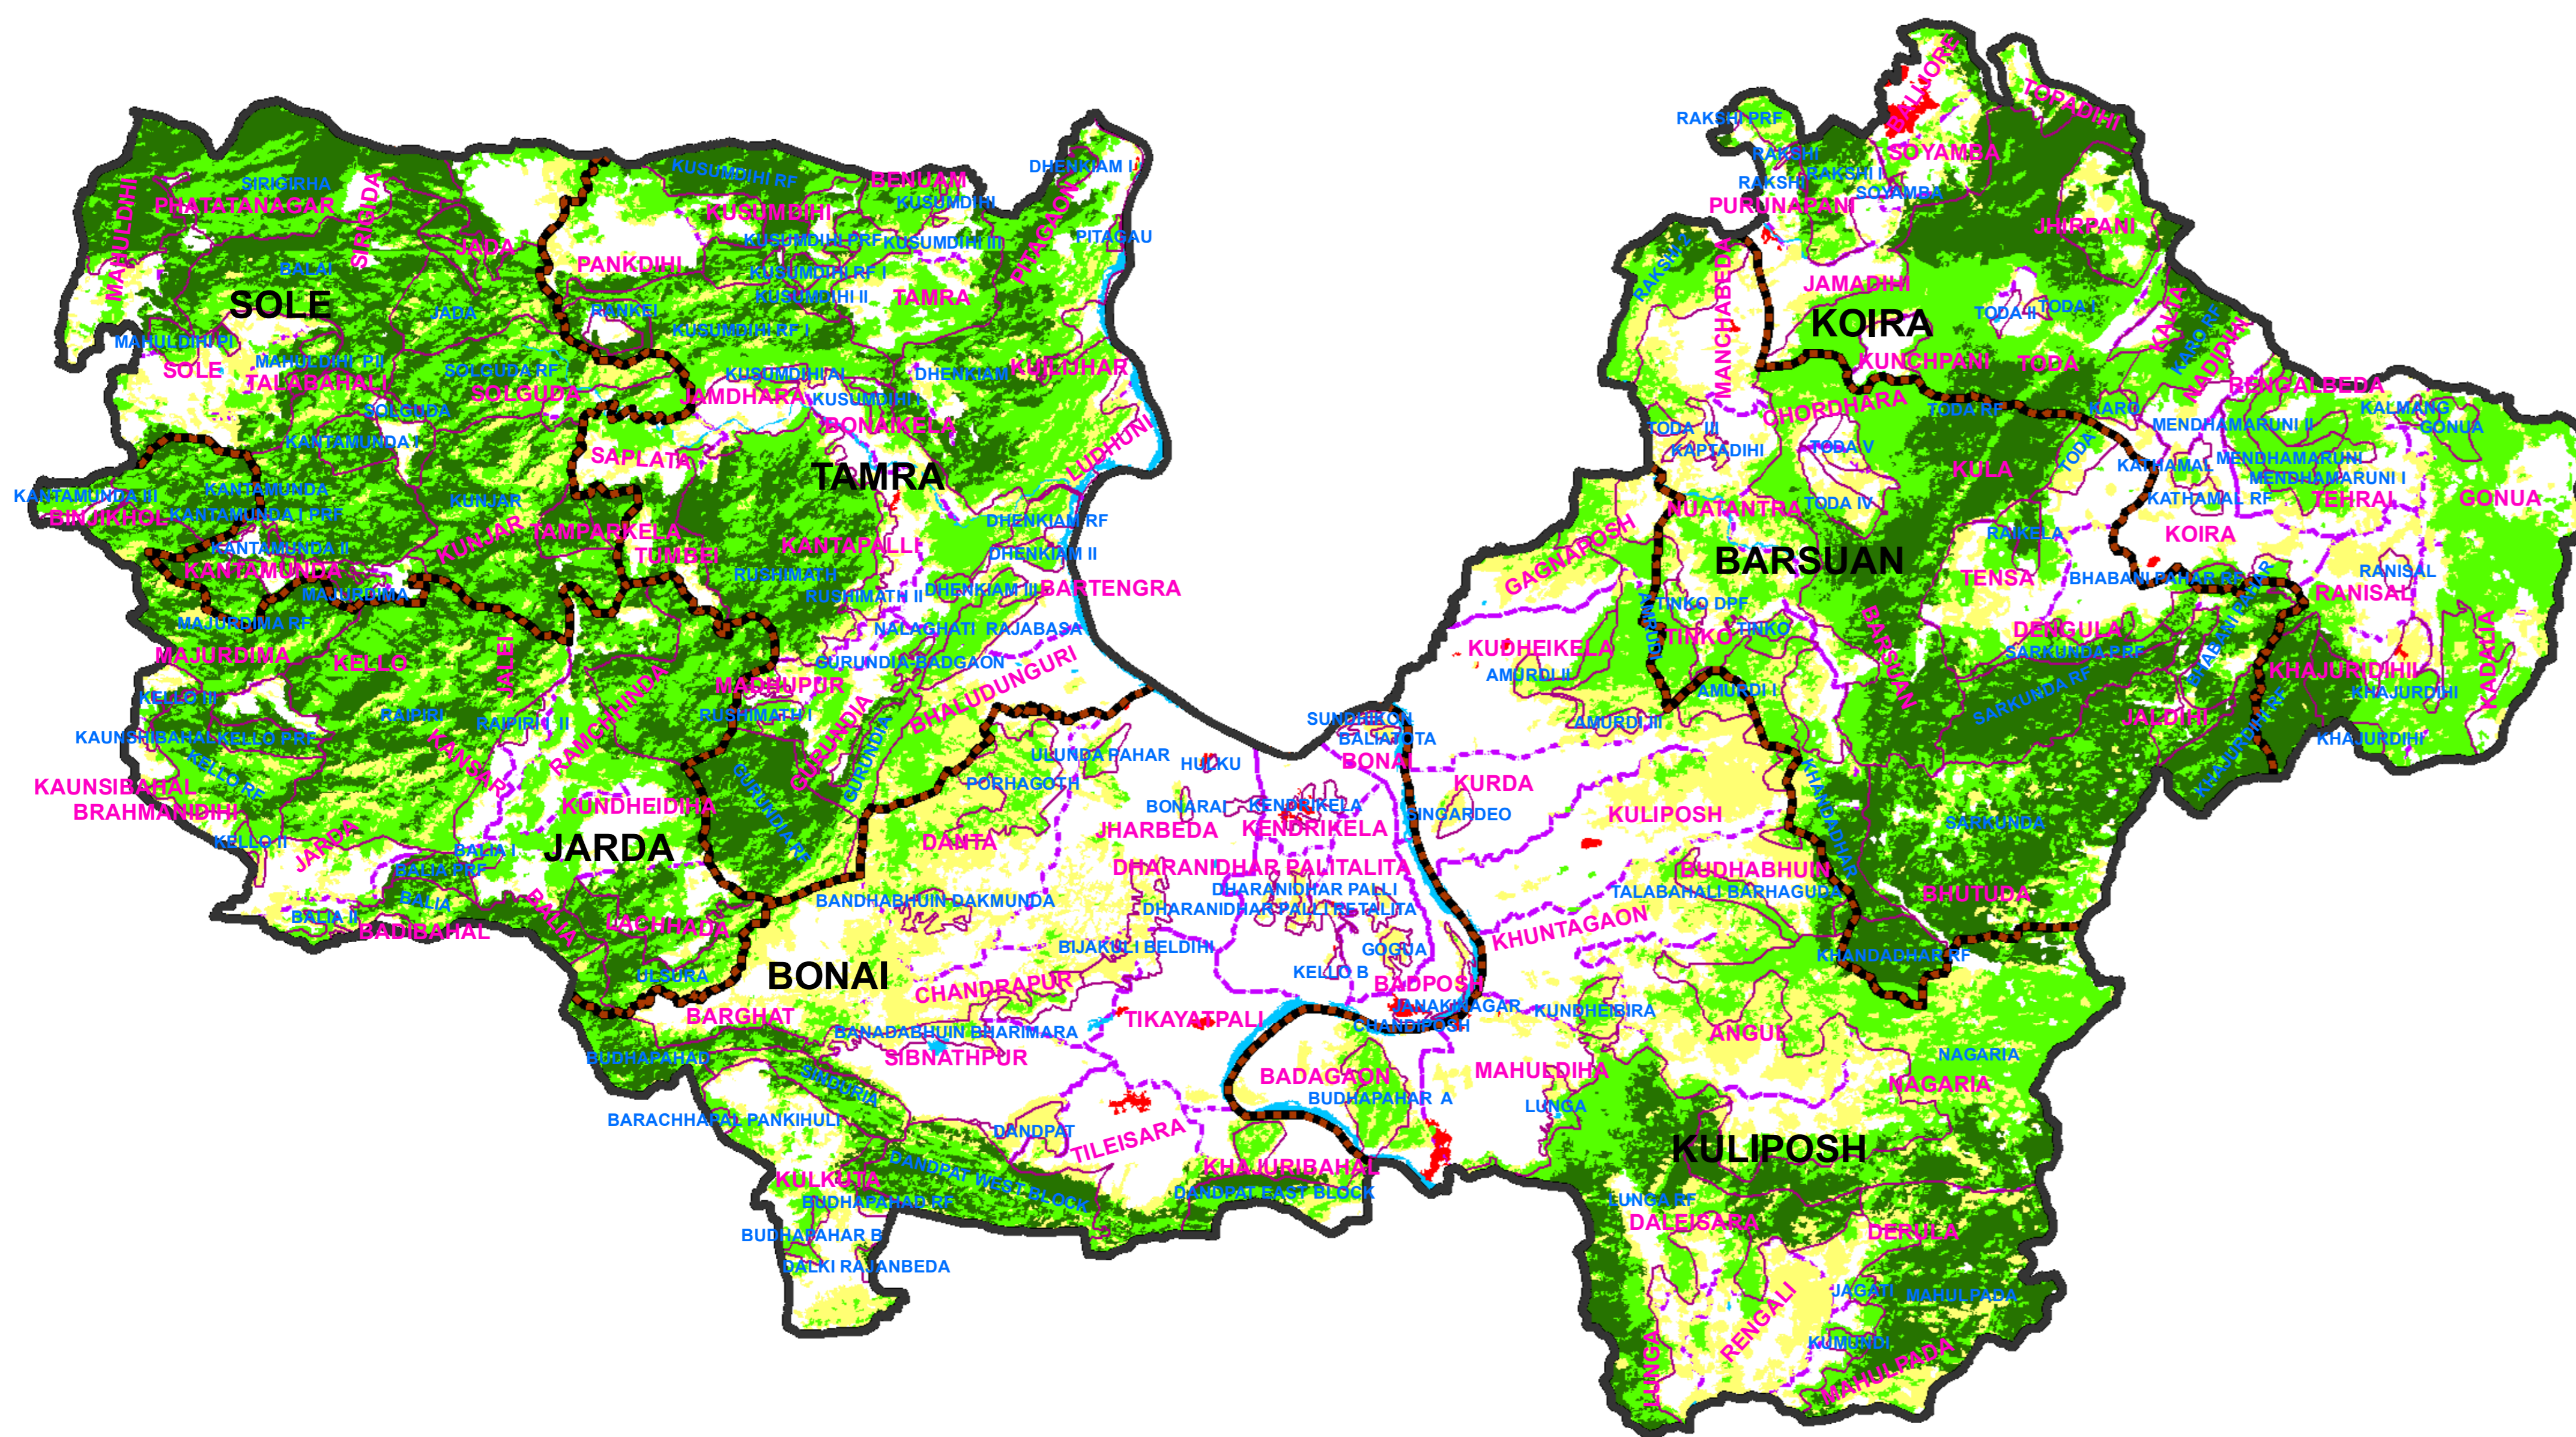

FOREST COVER CHANGE MAP OF BONAI FOREST DIVISION,

2015

2017

Water
 Non-Forest
 Scrub
 Open Forest
 Moderately Dense Forest
 Very Dense Forest

LEGEND

- DIVISION BND
- RANGE BND
- BEAT BND
- FOREST BND