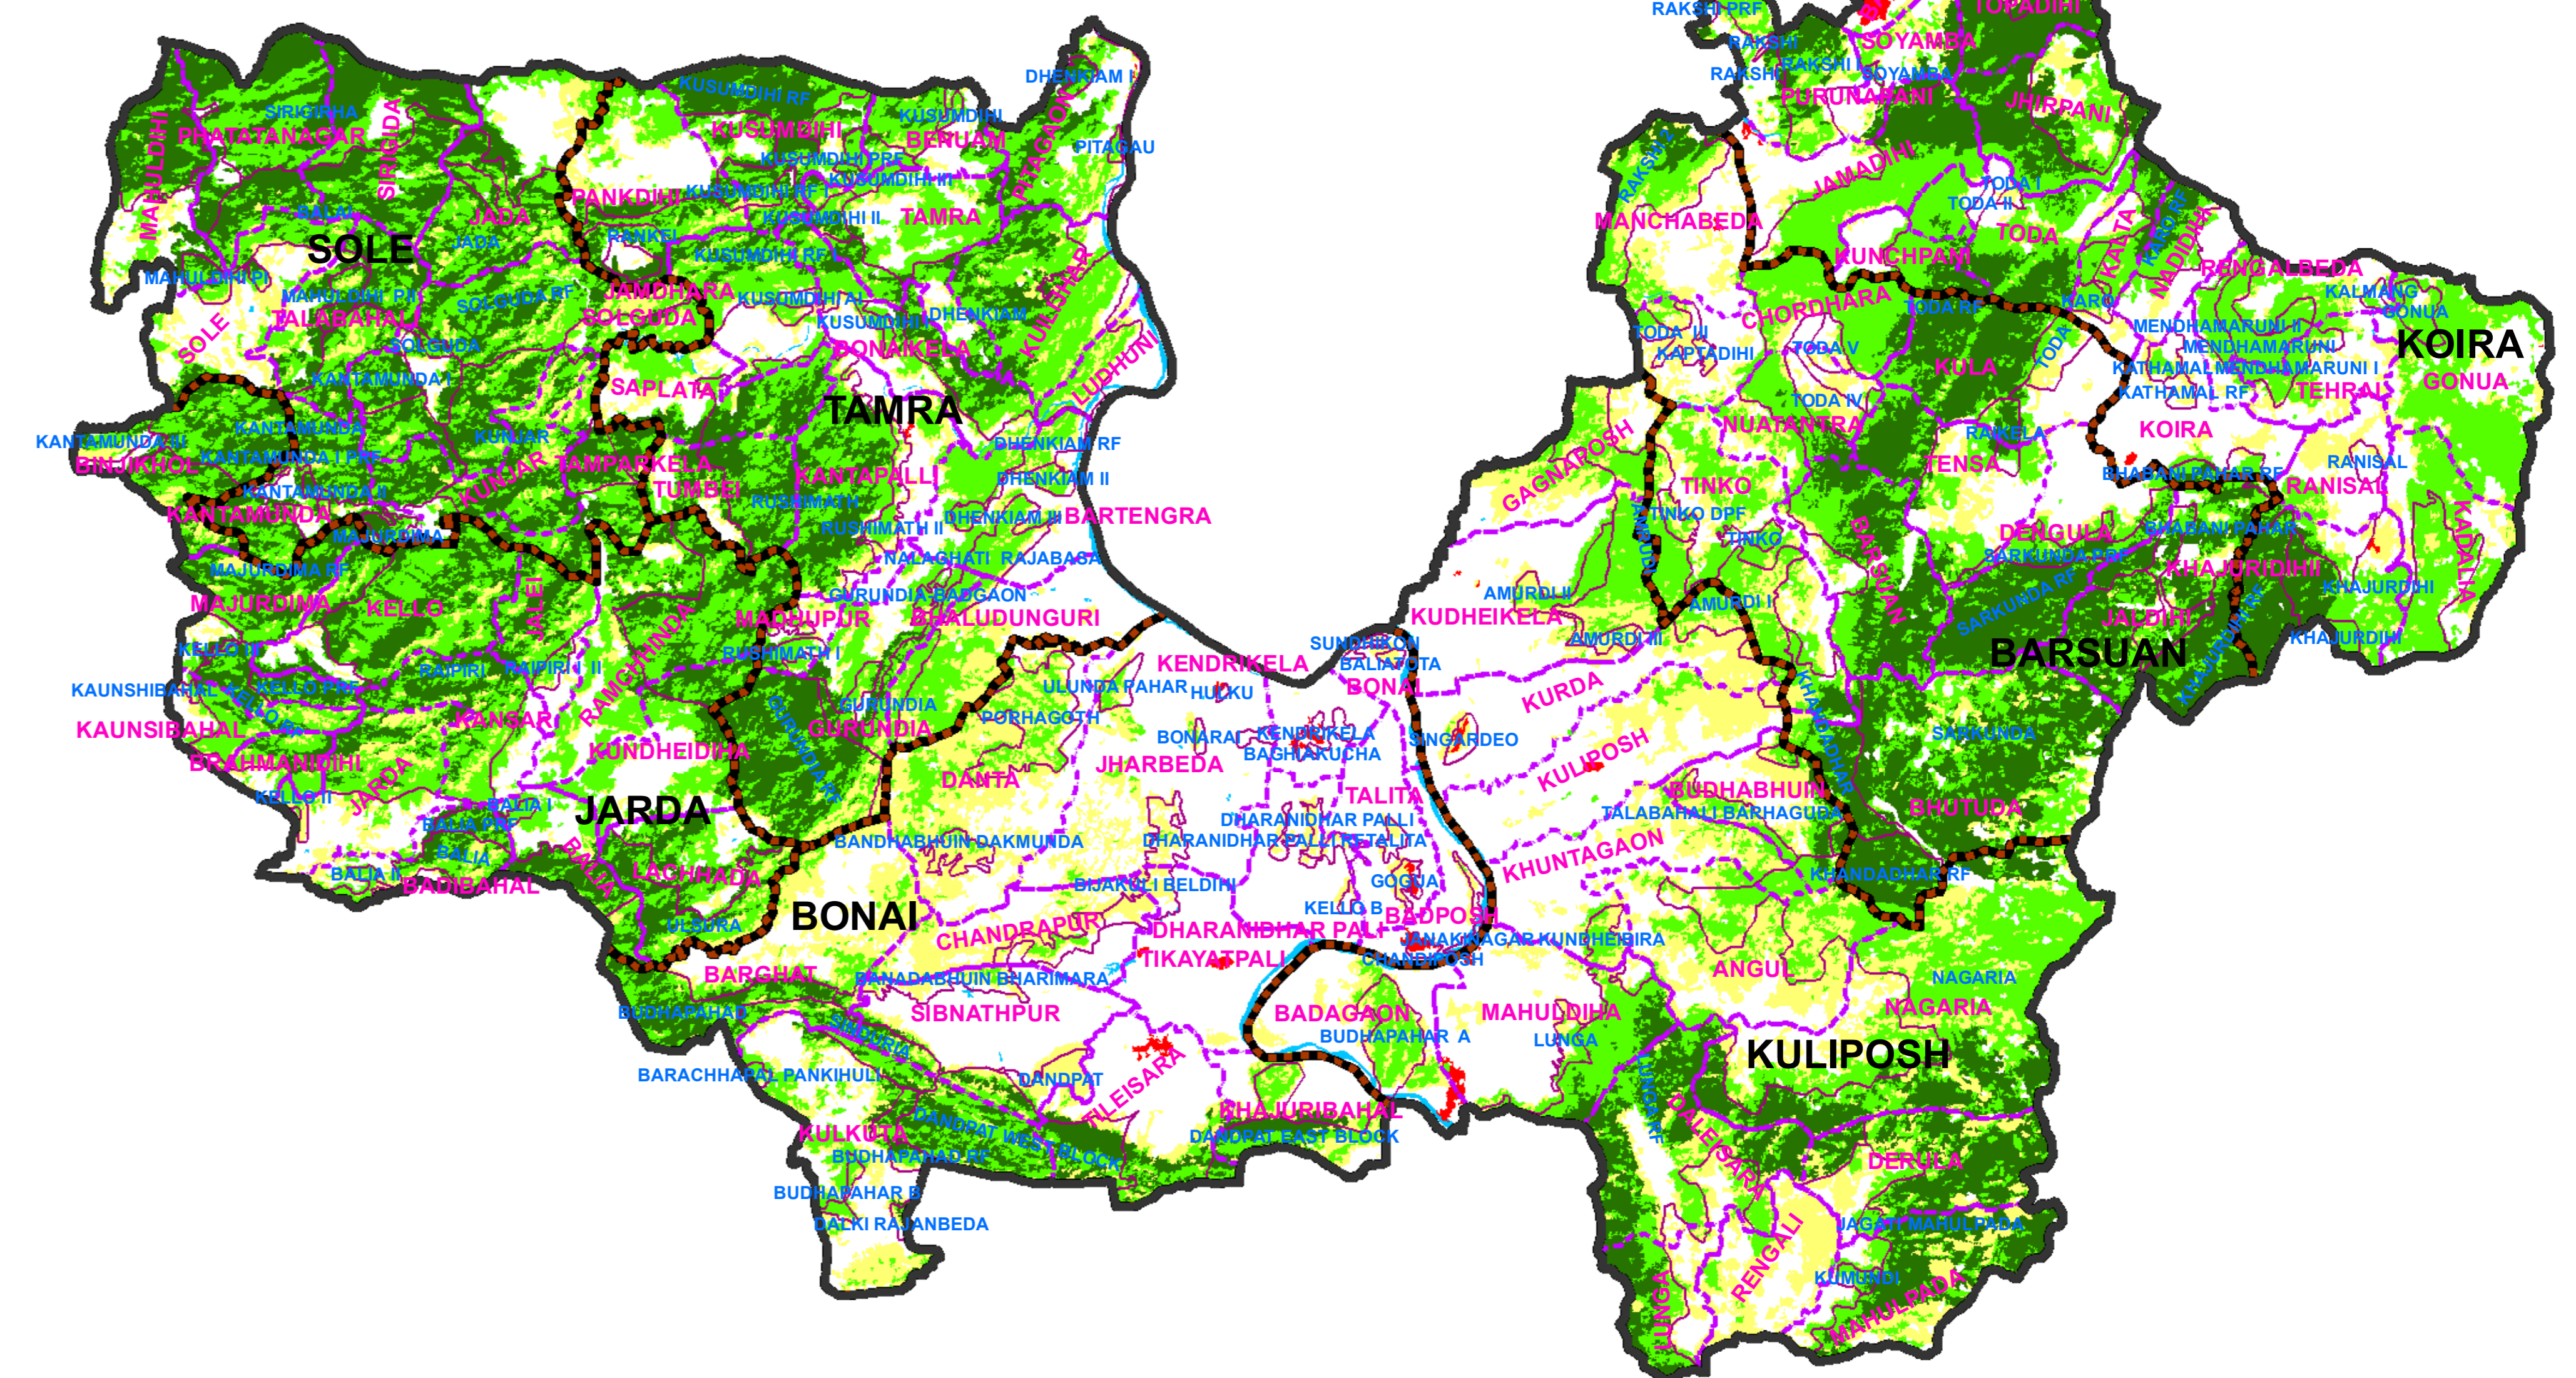

FOREST COVER CHANGE MAP OF BONAI FOREST DIVISION,

2015

2017

Water
 Non-Forest
 Scrub
 Open Forest
 Moderately Dense Forest
 Very Dense Forest

LEGEND

- DIVISION BND
- RANGE BND
- BEAT BND
- FOREST BND