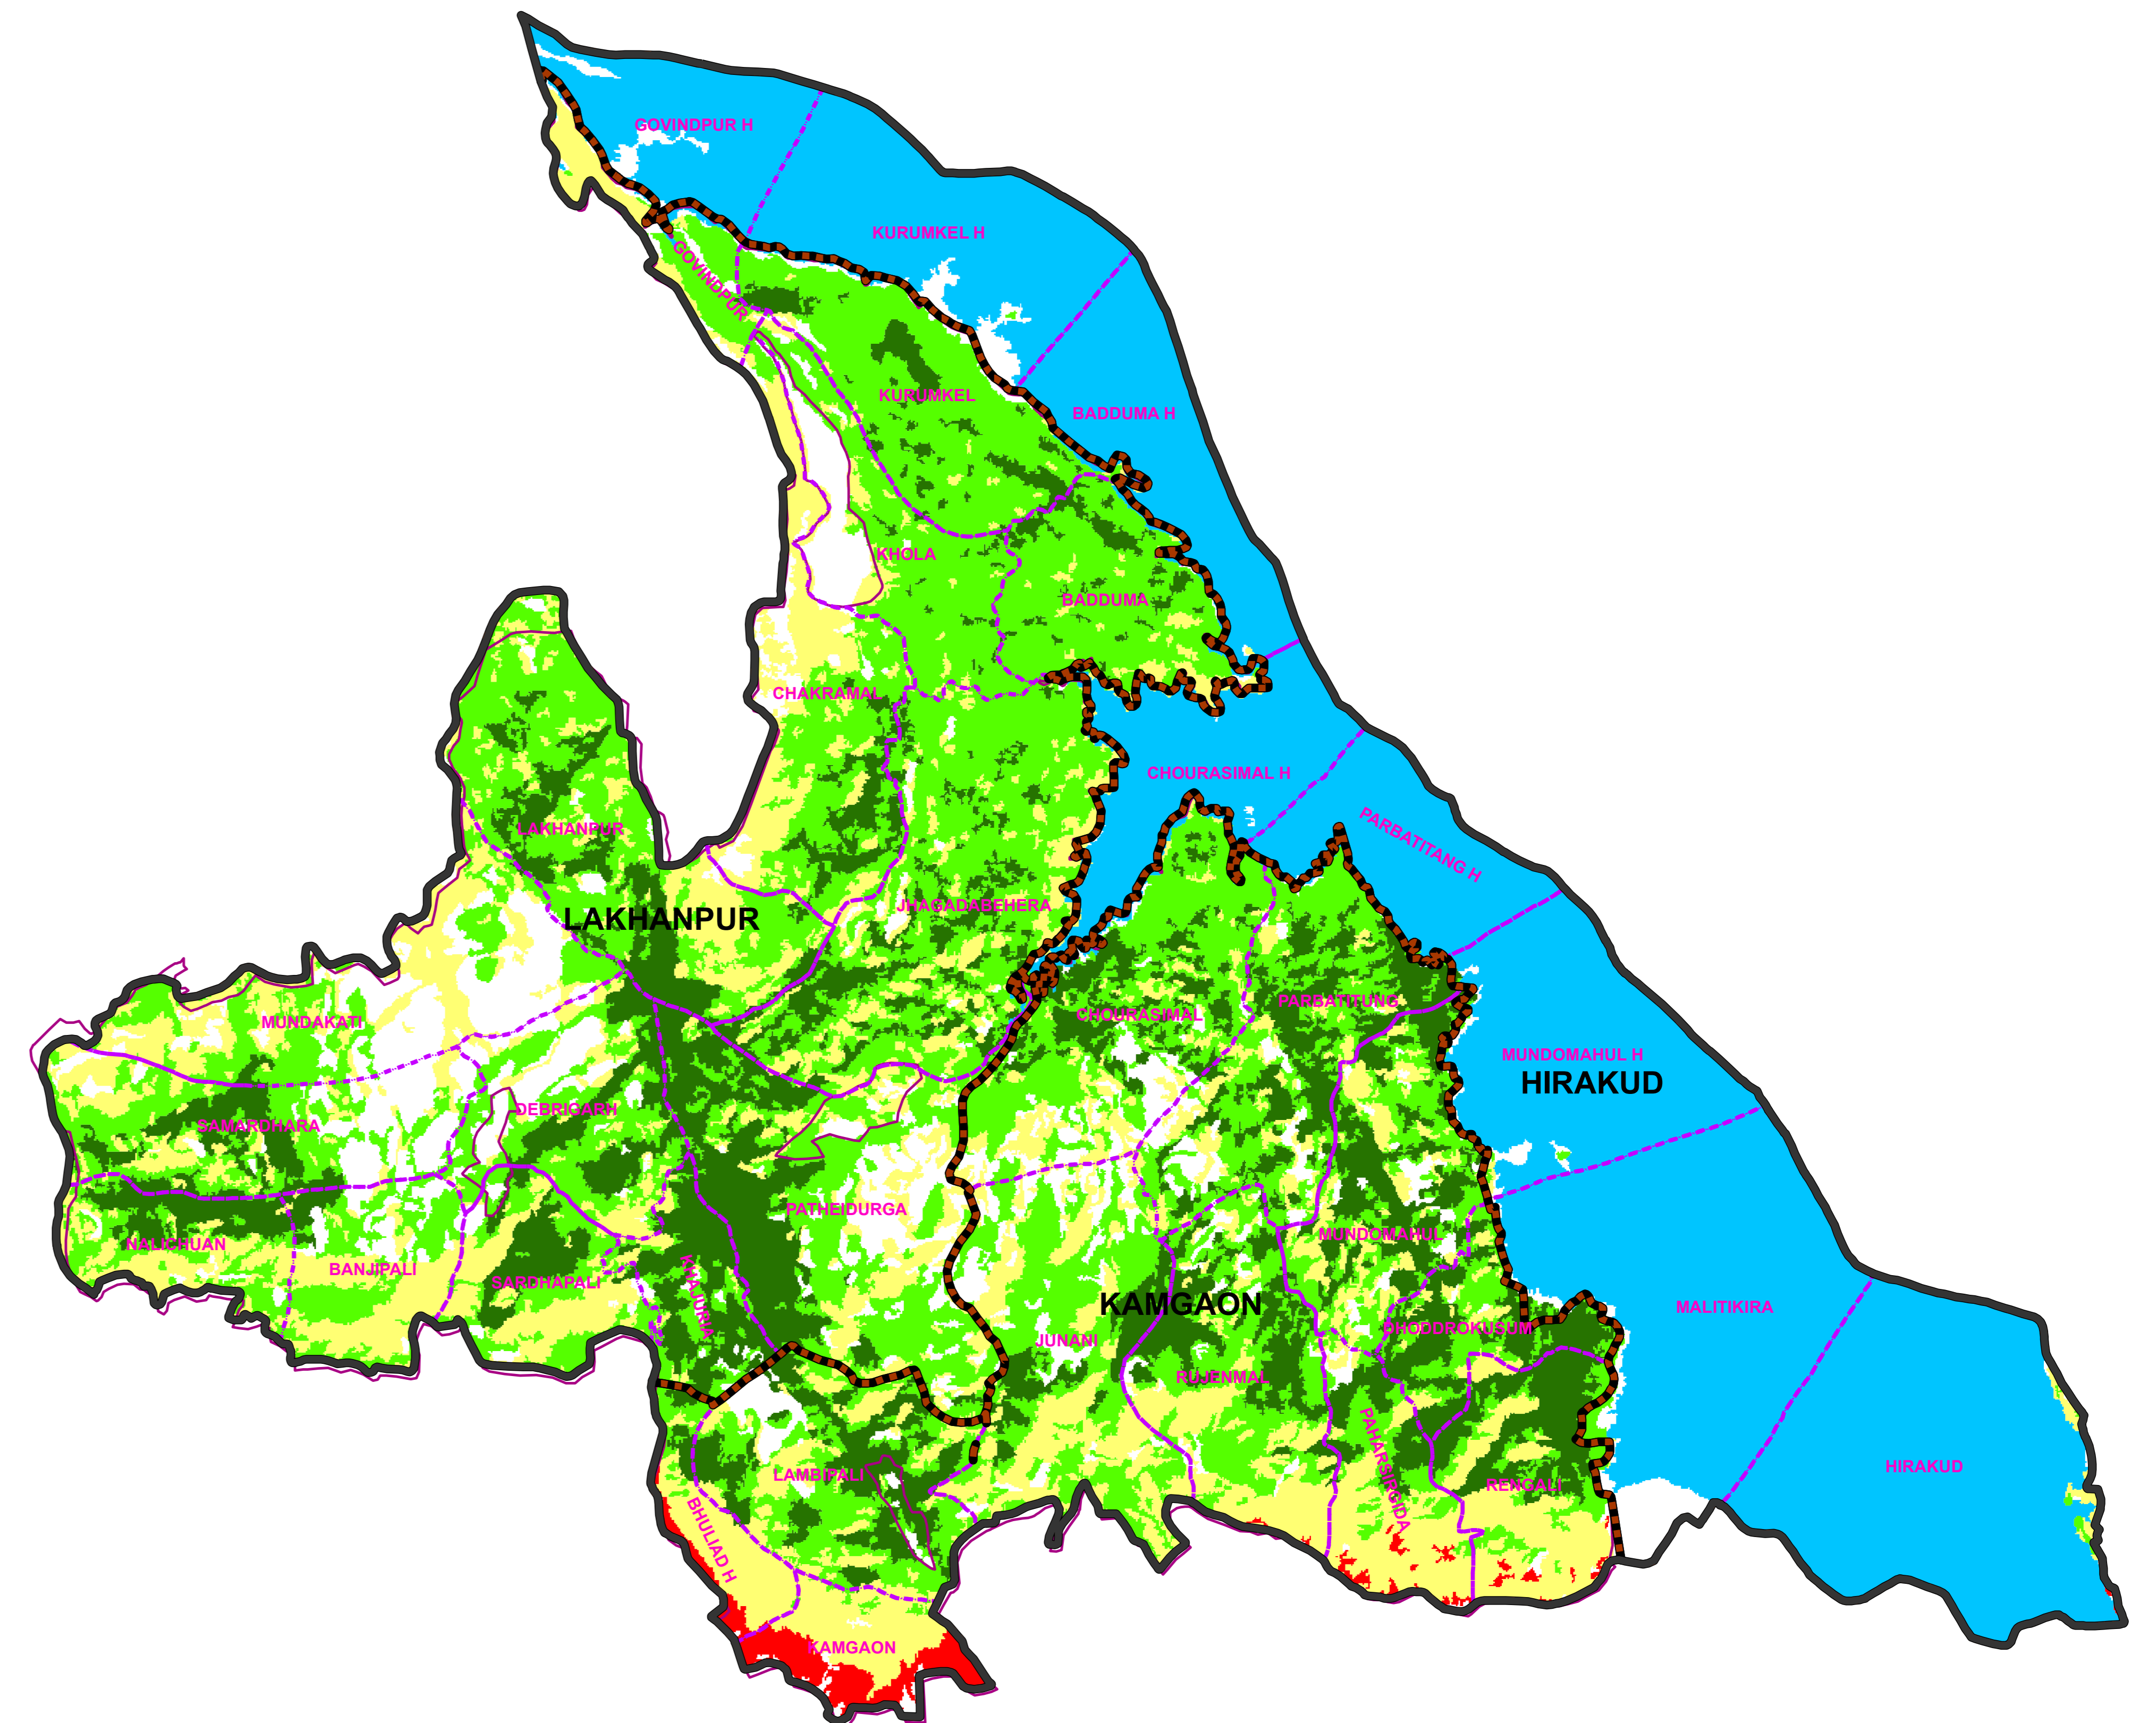

FOREST COVER CHANGE MAP OF HIRAKUD WL DIVISION,

2019

2017

■ Water
 ■ Non-Forest
 ■ Scrub
 ■ Open Forest
 ■ Moderately Dense Forest
 ■ Very Dense Forest

LEGEND

- DIVISION BND
- RANGE BND
- BEAT BND
- FOREST BND