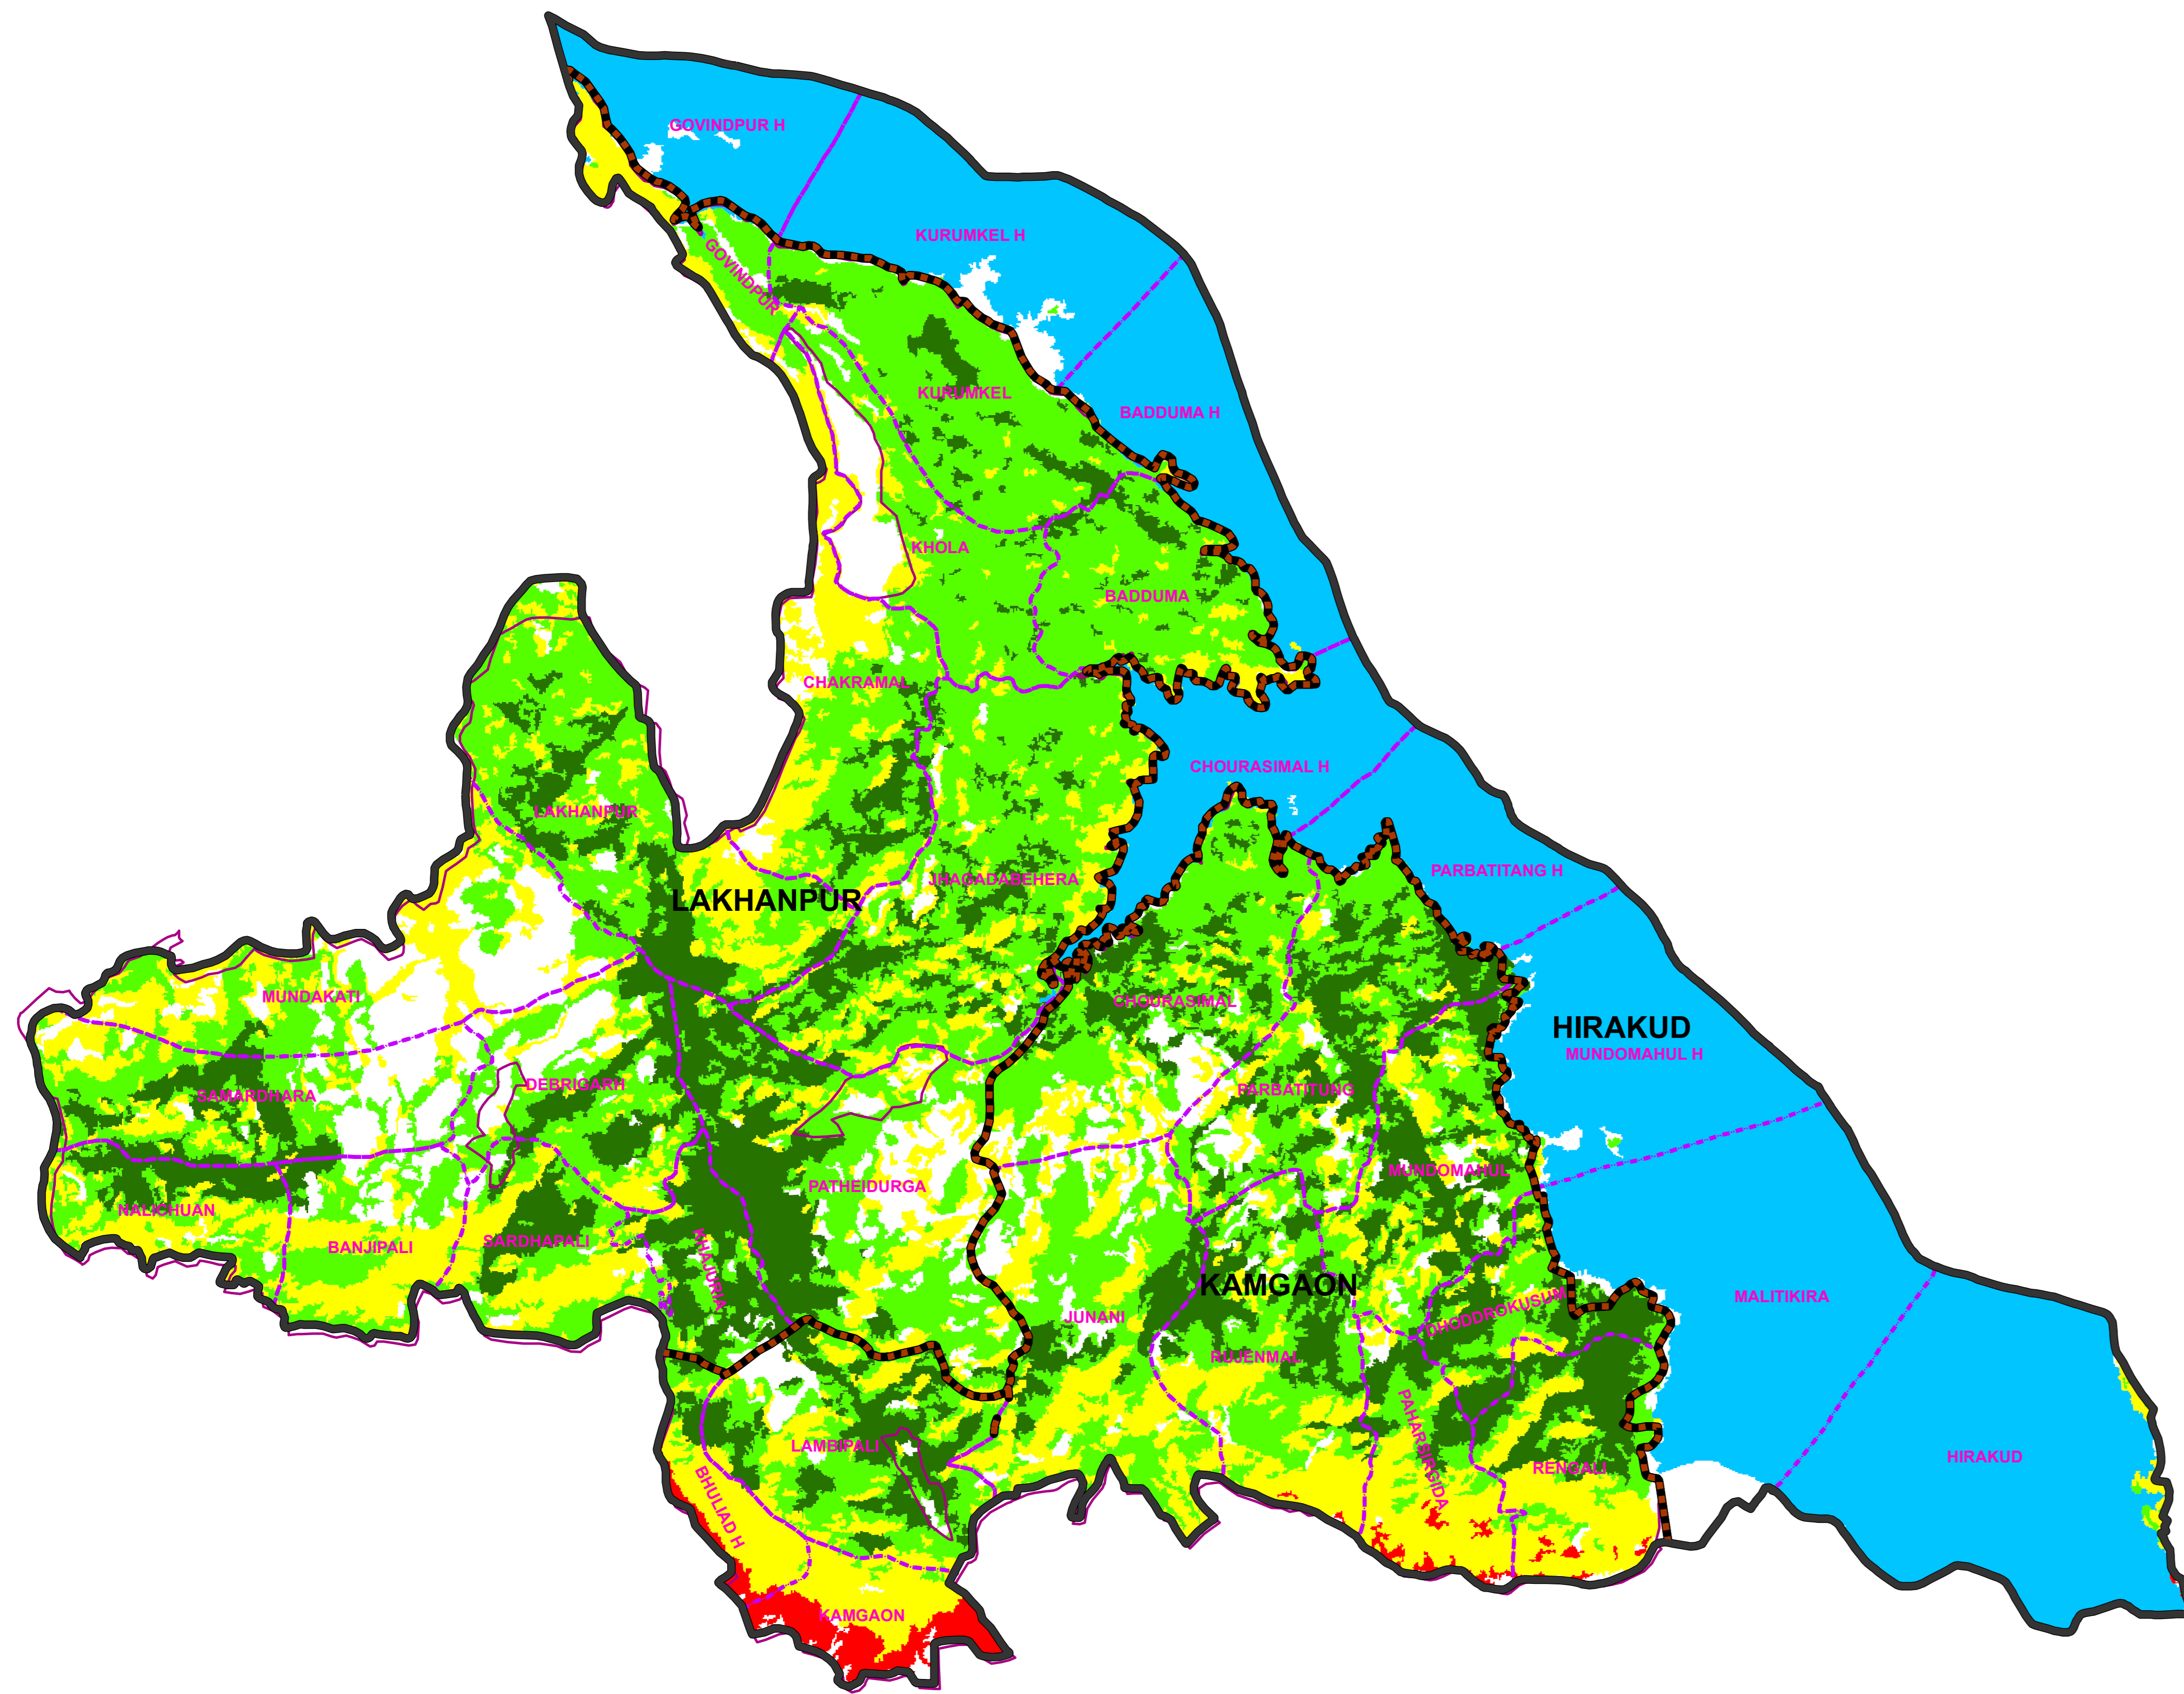

FOREST COVER CHANGE MAP OF HIRAKUD WL DIVISION,

2019

2017

■ Water
 ■ Non-Forest
 ■ Scrub
 ■ Open Forest
 ■ Moderately Dense Forest
 ■ Very Dense Forest

LEGEND

- DIVISION BND
- RANGE BND
- BEAT BND
- FOREST BND