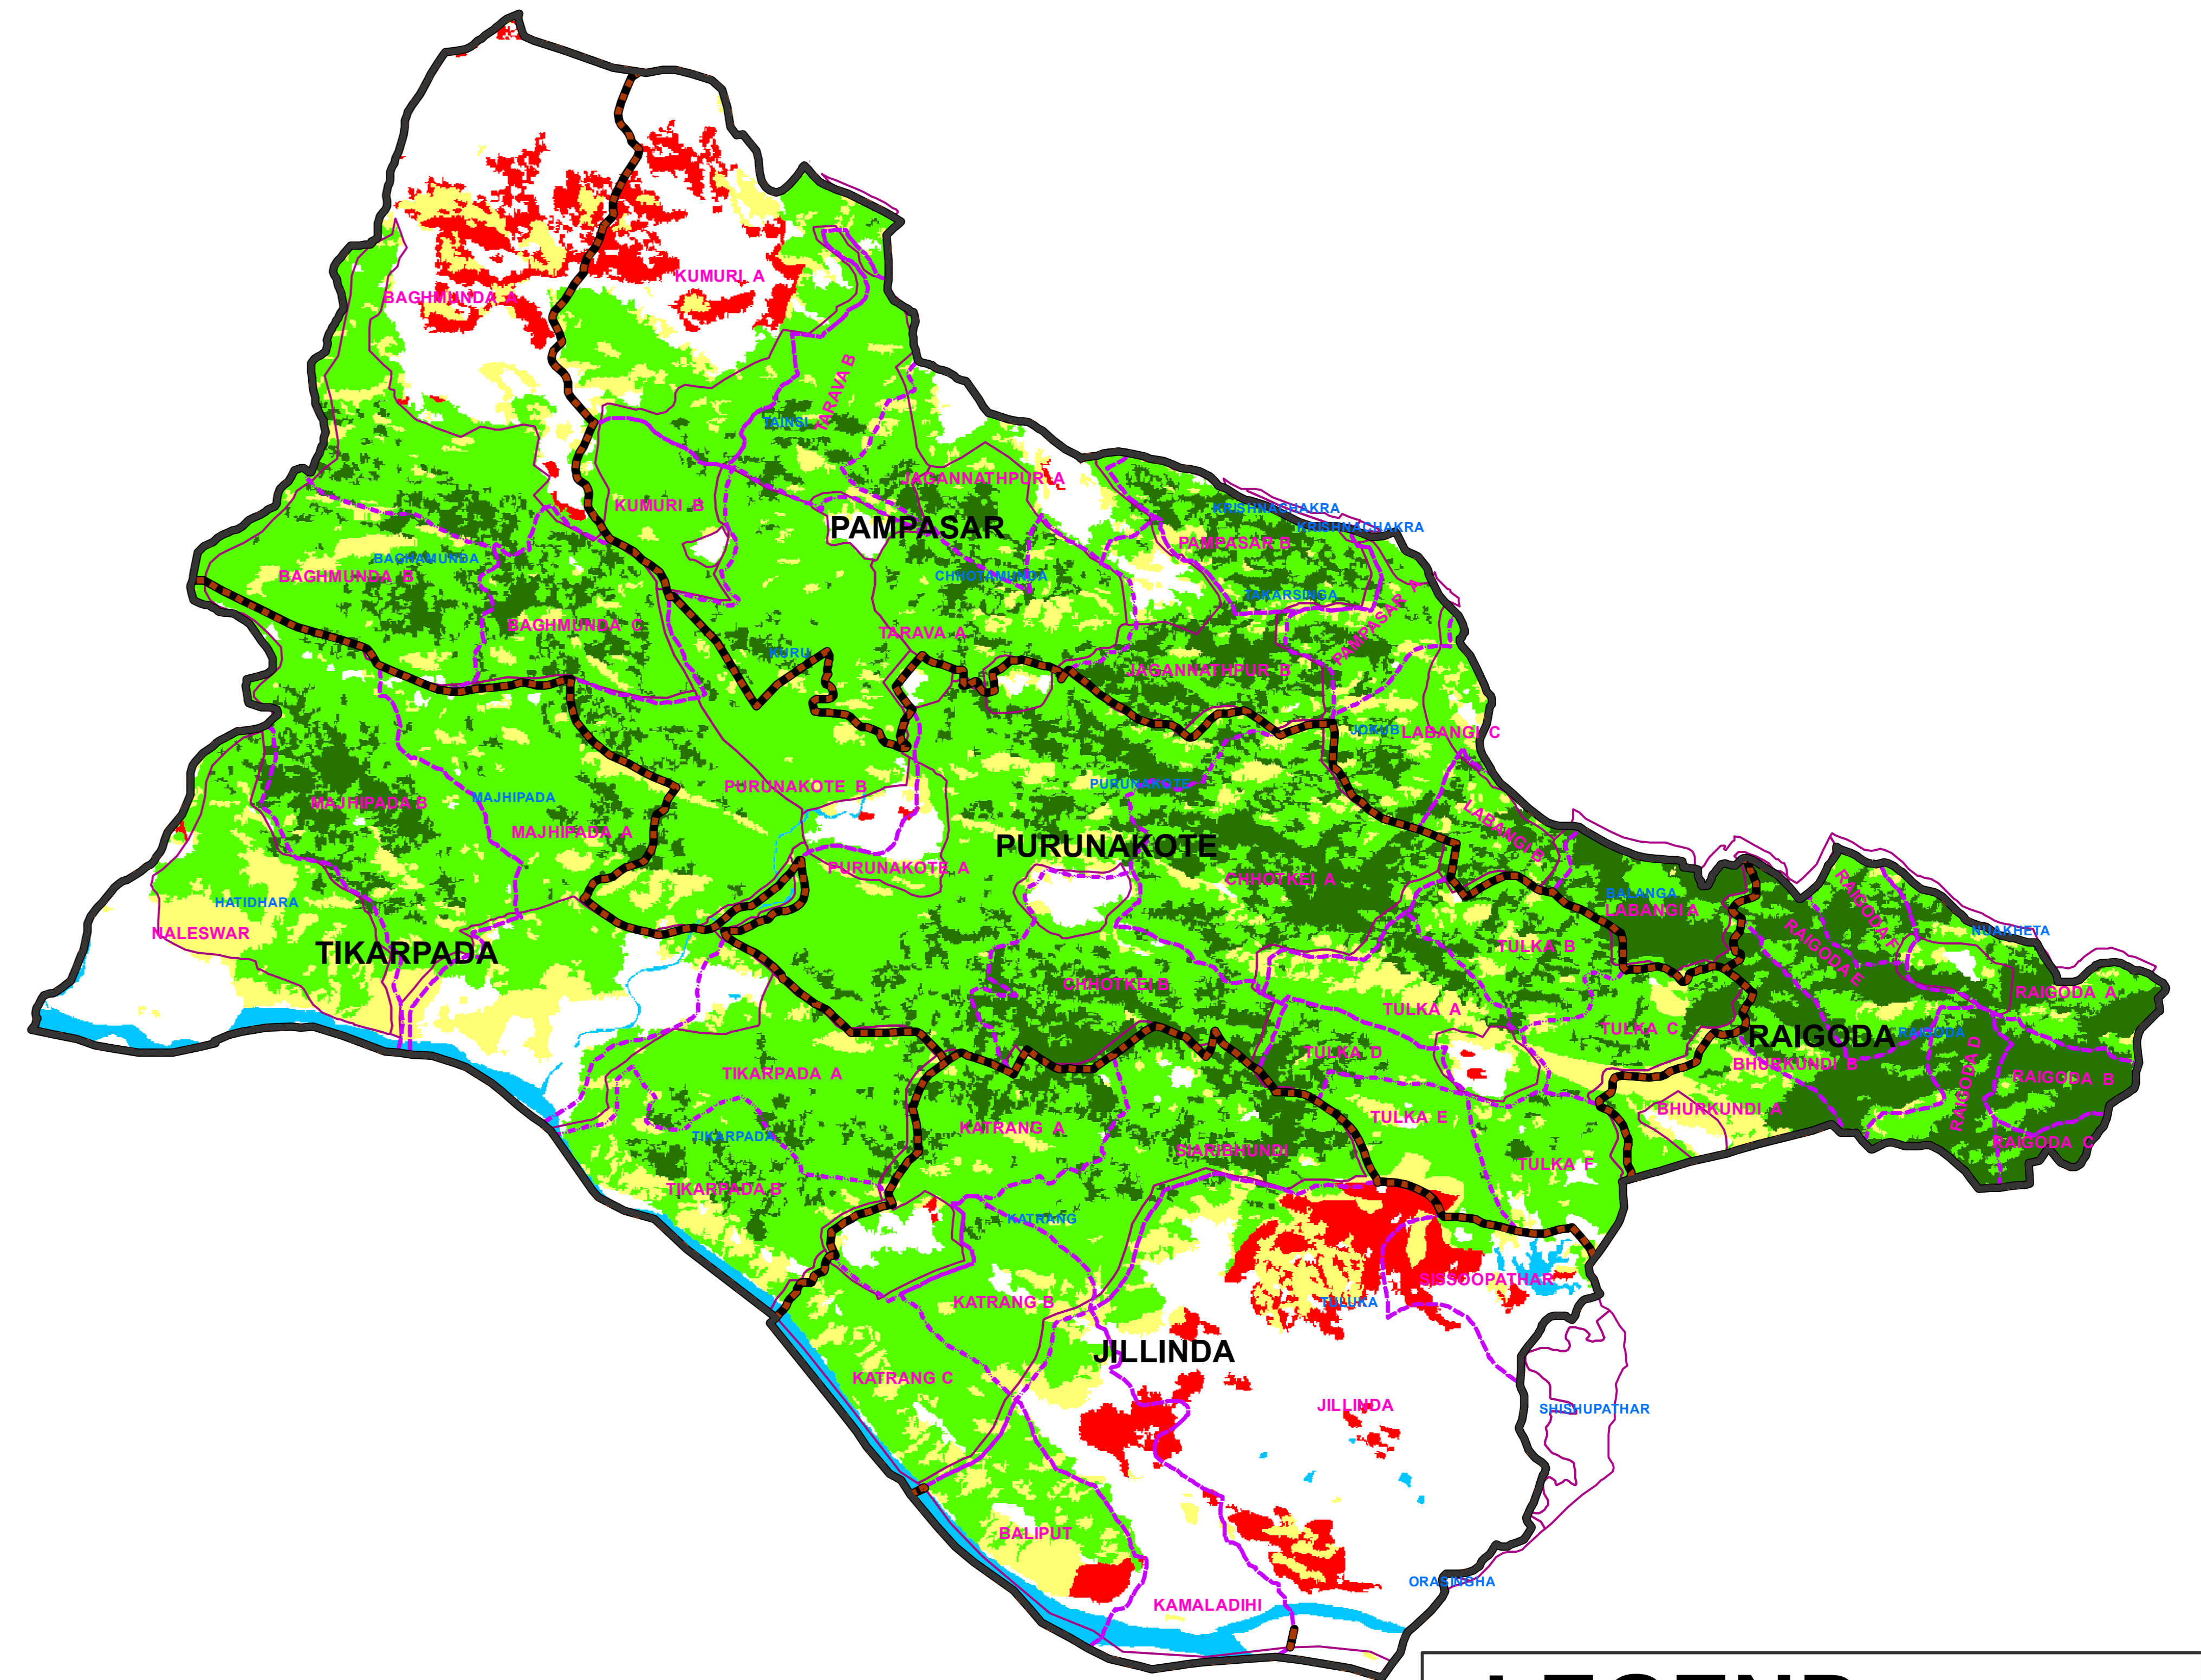

FOREST COVER CHANGE MAP OF SATKOSHIA WL DIVISION,

2015

2017

LEGEND

20°50'0"N

20°40'0"N

20°30'0"N

84°50'0"E

85°0'0"E

85°10'0"E

85°20'0"E

84°50'0"E

85°0'0"E

85°10'0"E

85°20'0"E

20°50'0"N

20°40'0"N

20°30'0"N