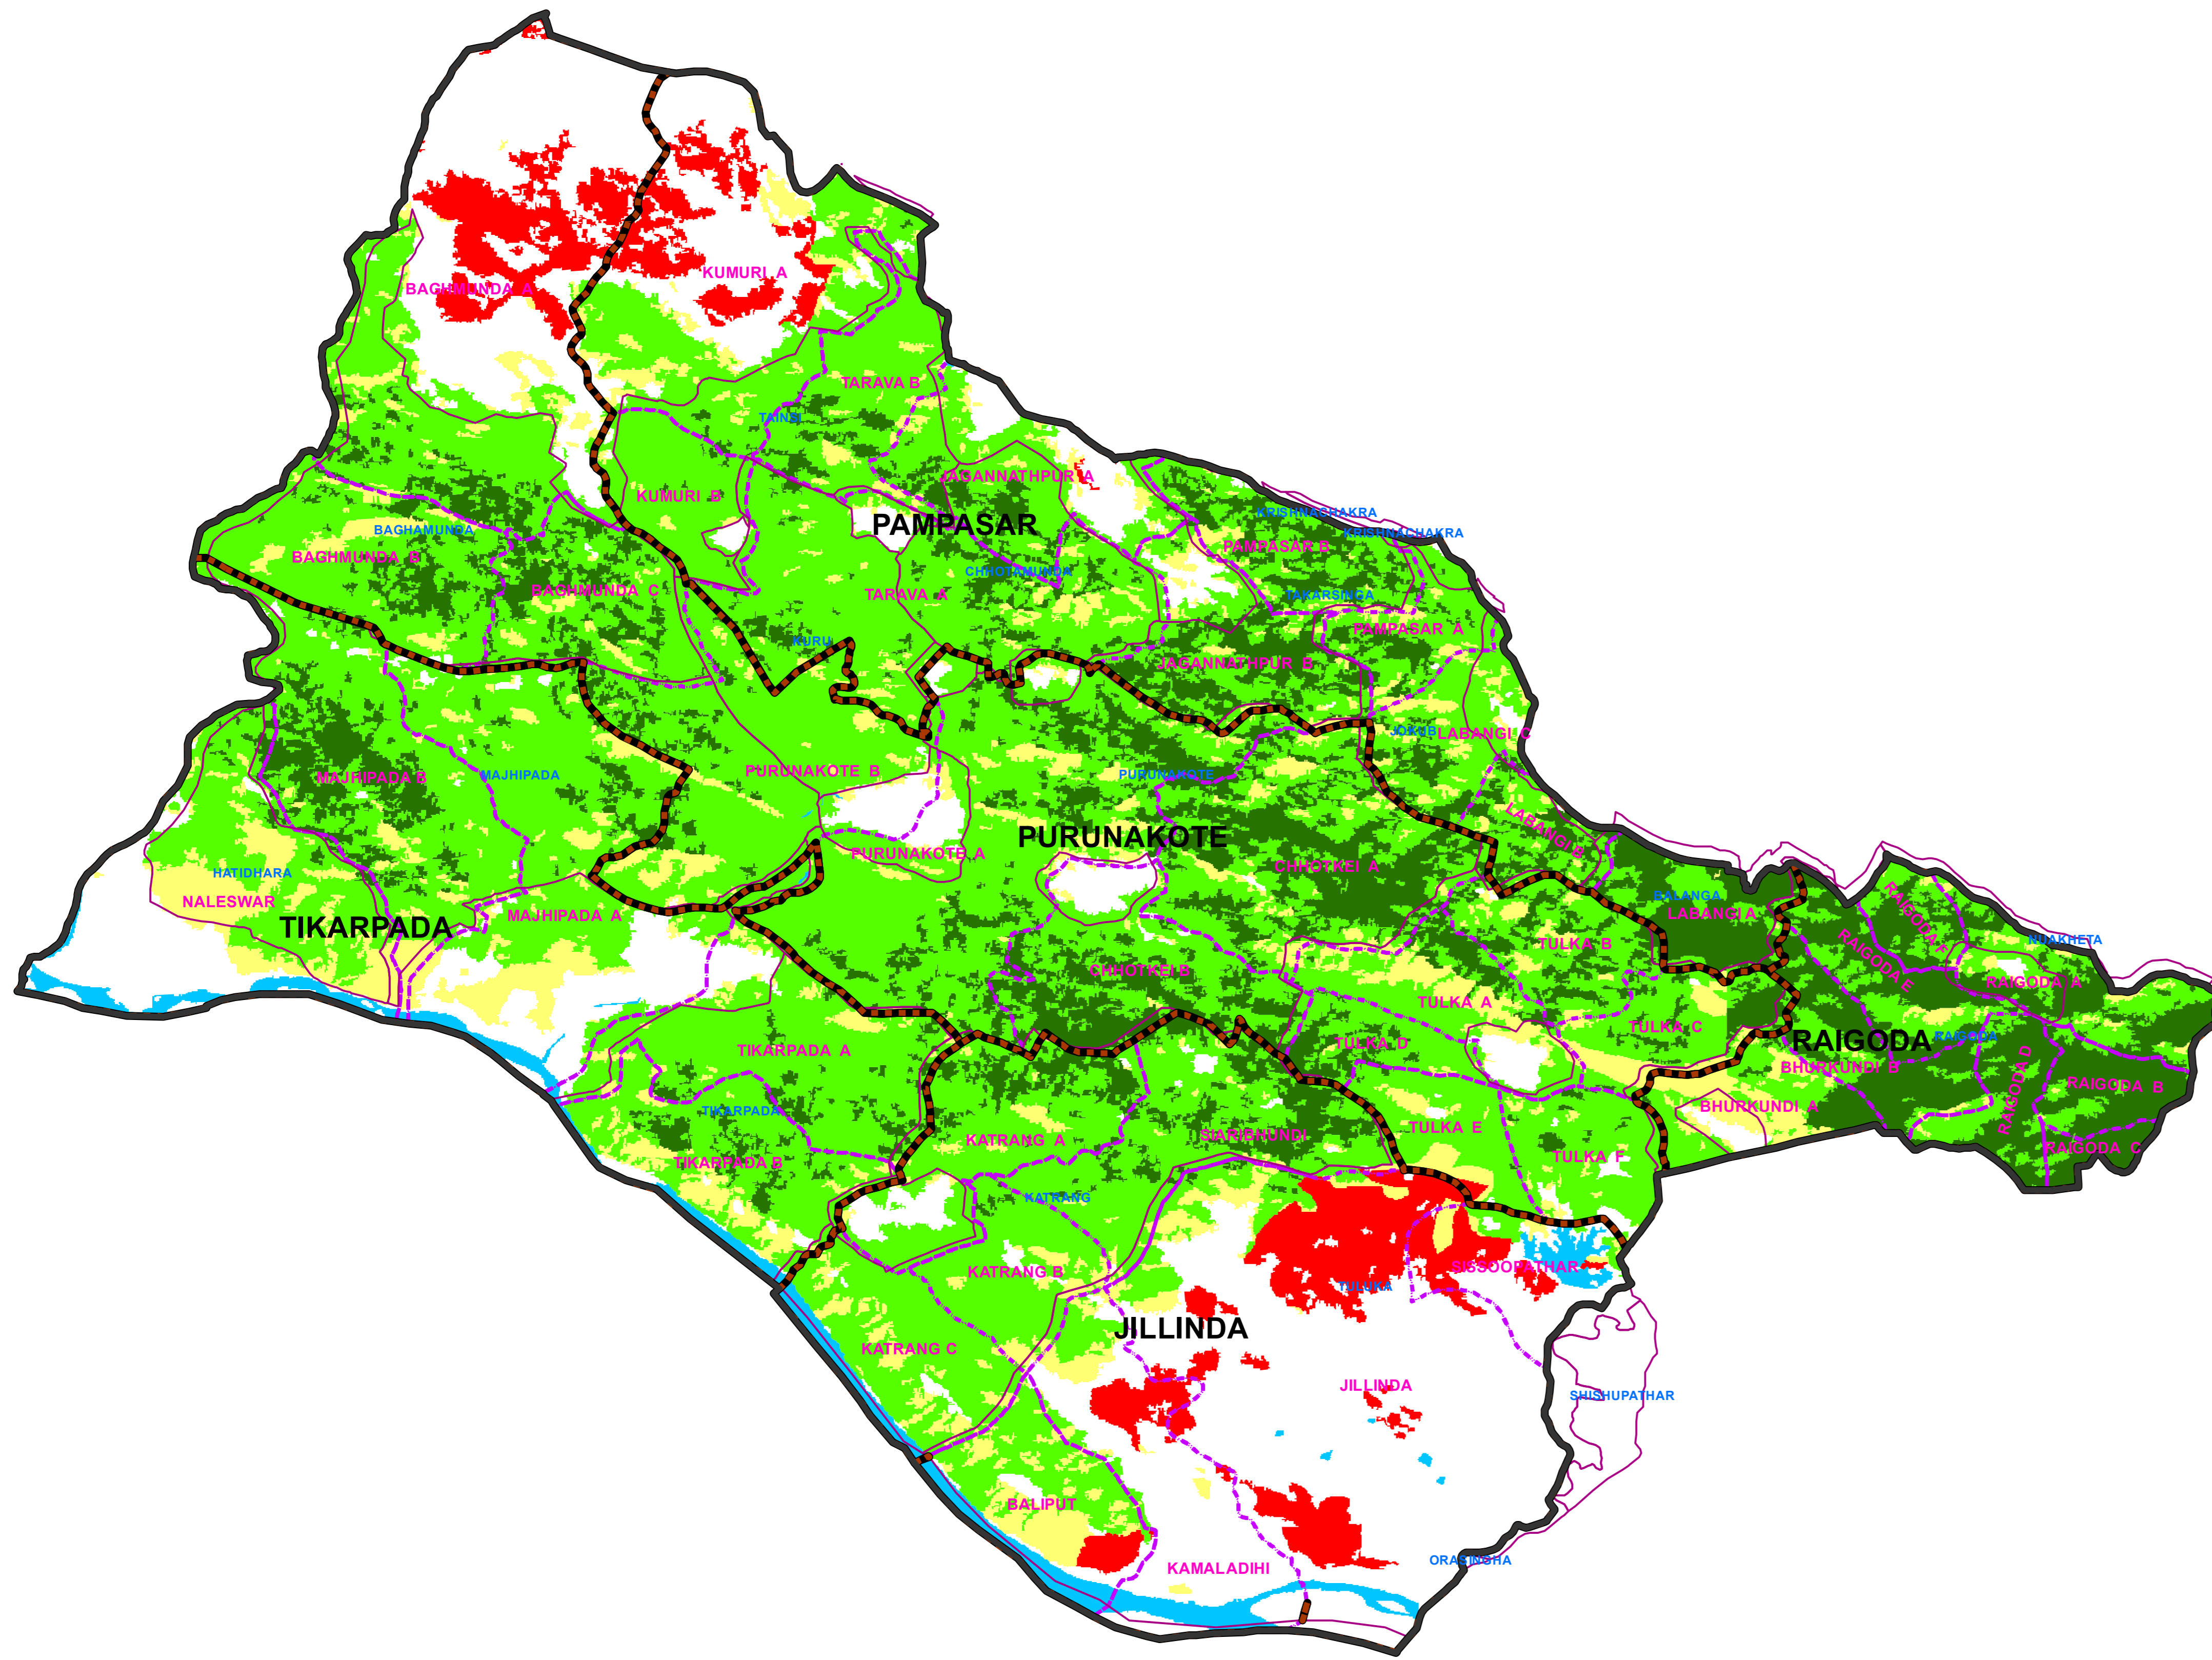

FOREST COVER CHANGE MAP OF SATKOSHIA WL DIVISION,

2015

2017

LEGEND

20°50'0"N

20°40'0"N

20°30'0"N

84°50'0"E

85°0'0"E

85°10'0"E

85°20'0"E

84°50'0"E

85°0'0"E

85°10'0"E

85°20'0"E

20°50'0"N

20°40'0"N

20°30'0"N