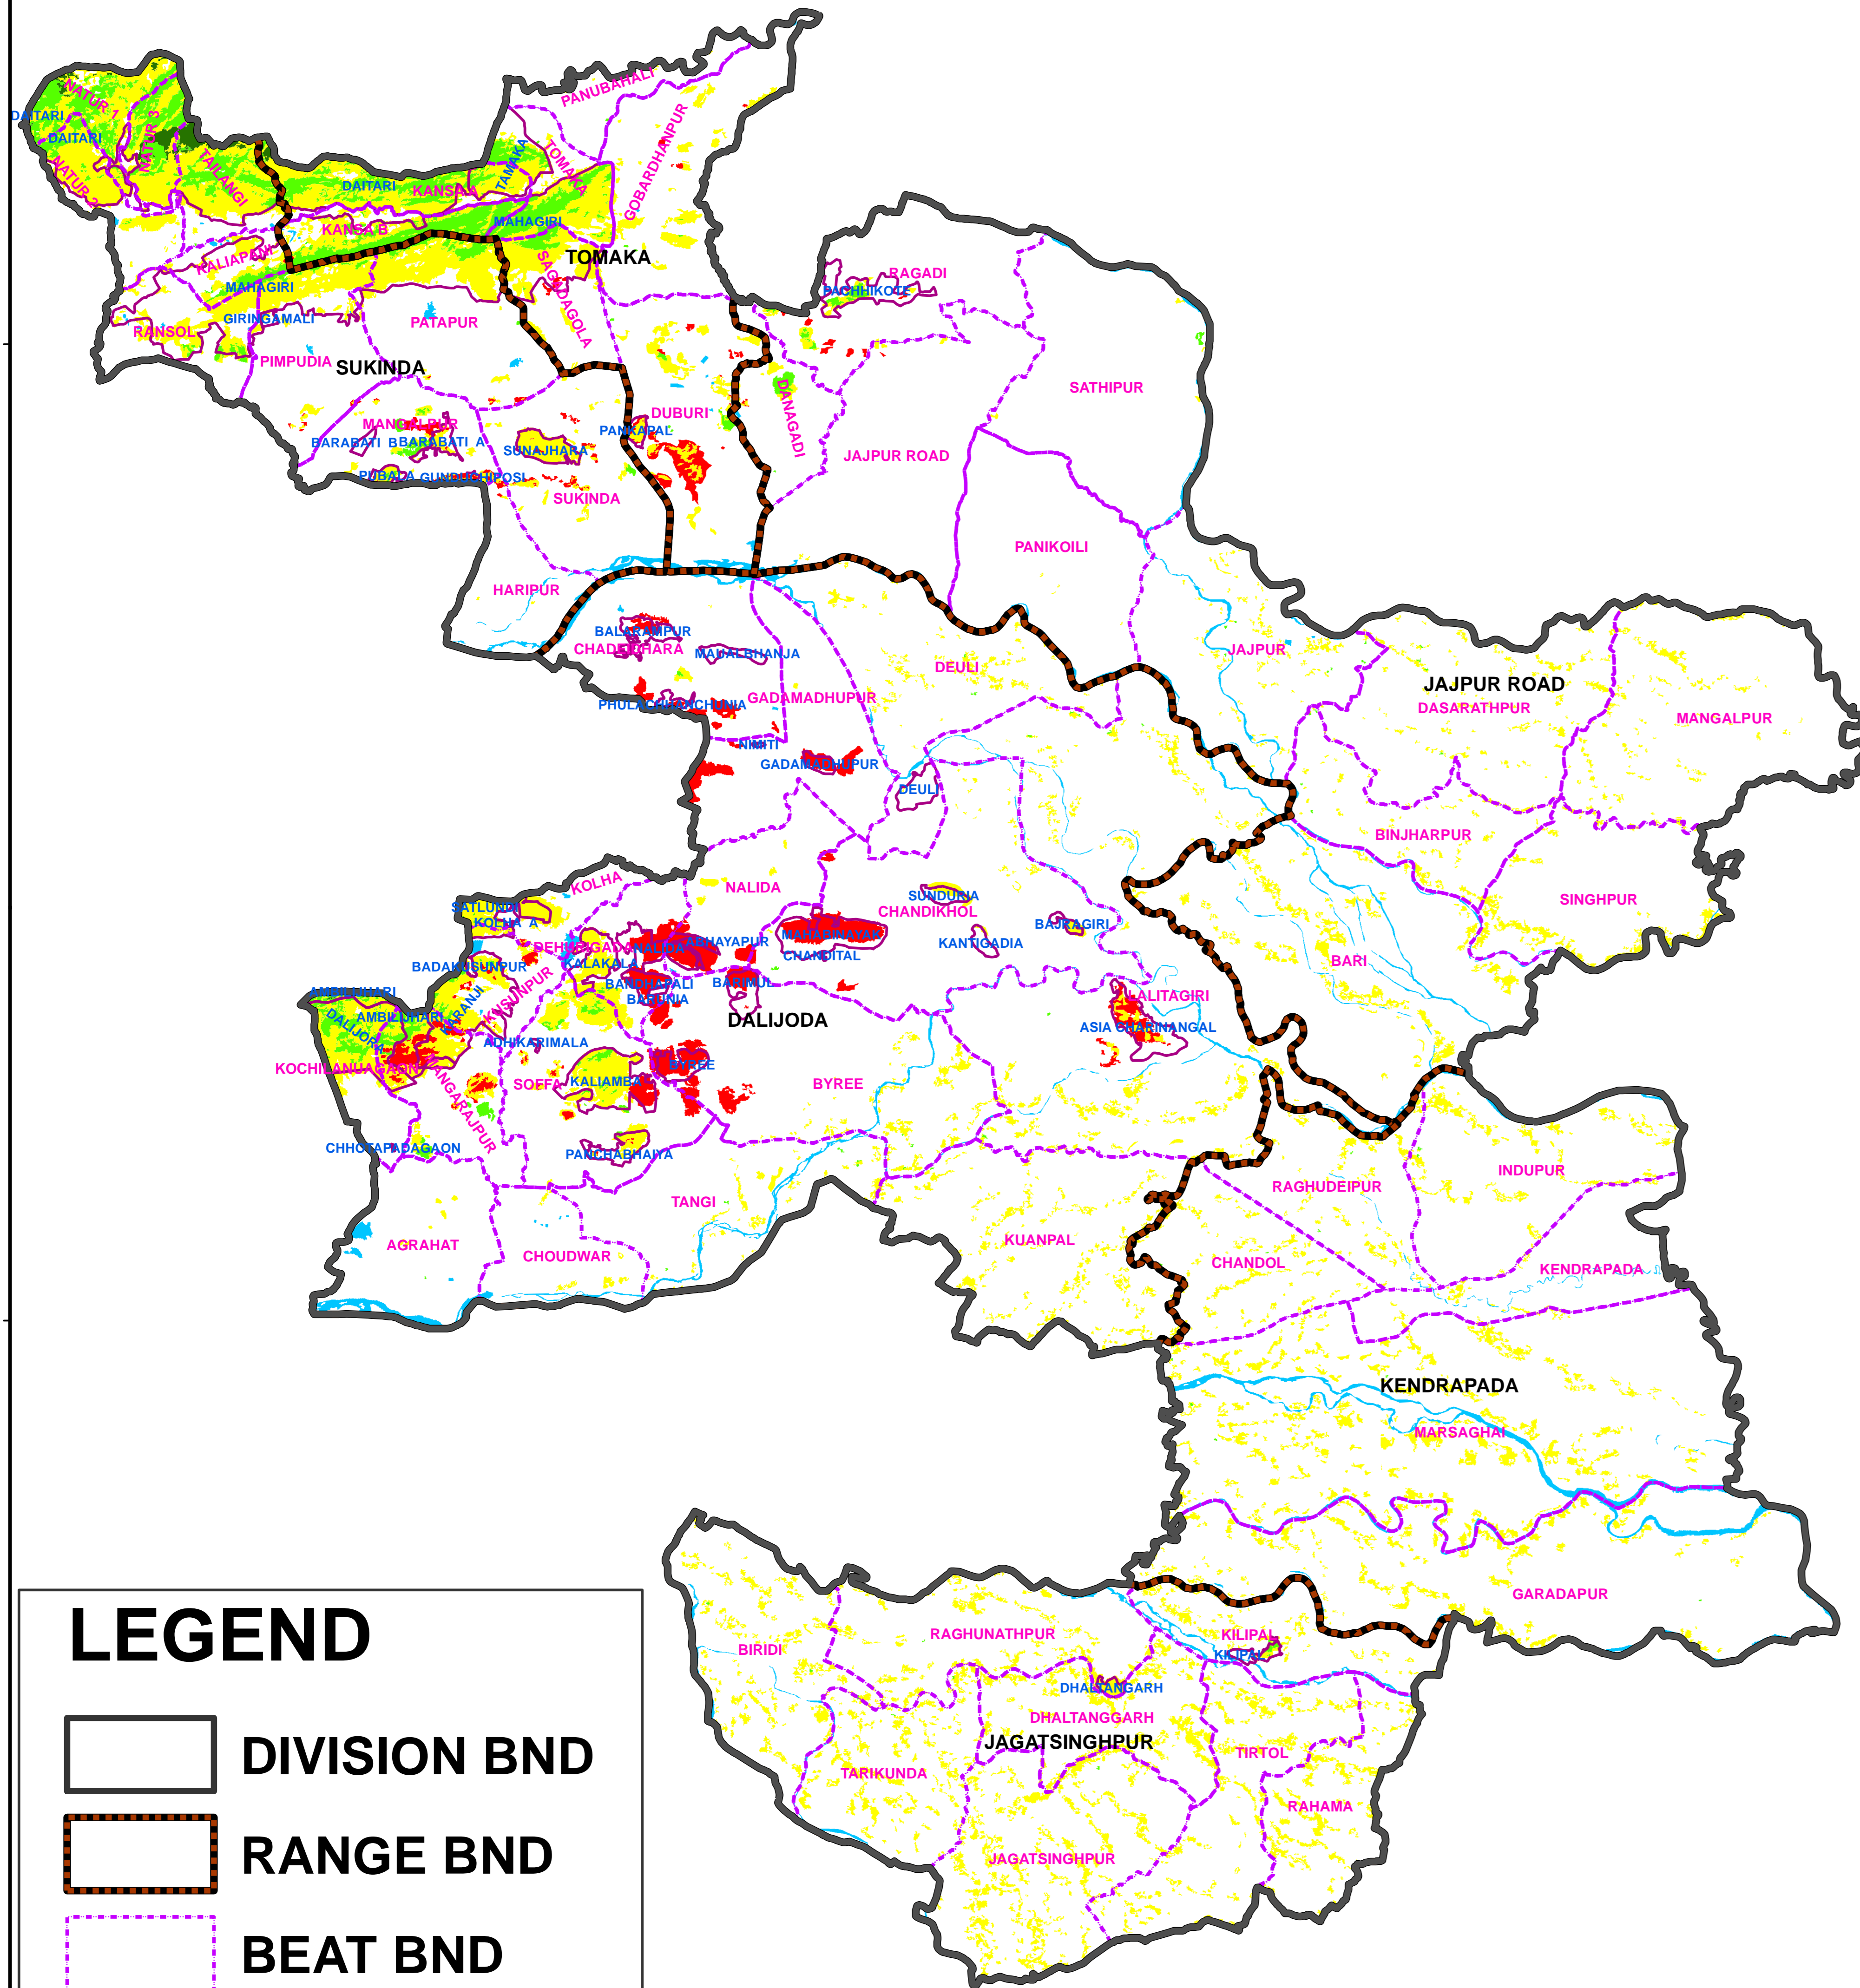

# FOREST COVER CHANGE MAP OF CUTTACK FOREST DIVISION,

2019

2021

## LEGEND

-  DIVISION BND
-  RANGE BND
-  BEAT BND
-  FOREST BND

PREPARED BY : FOREST IT & GEOMATICS CENTRE  
FOREST HEADQUARTERS, ODISHA  
BHUBANESWAR

-  Water
-  Non-Forest
-  Scrub
-  Open Forest
-  Moderately Dense Forest
-  Very Dense Forest