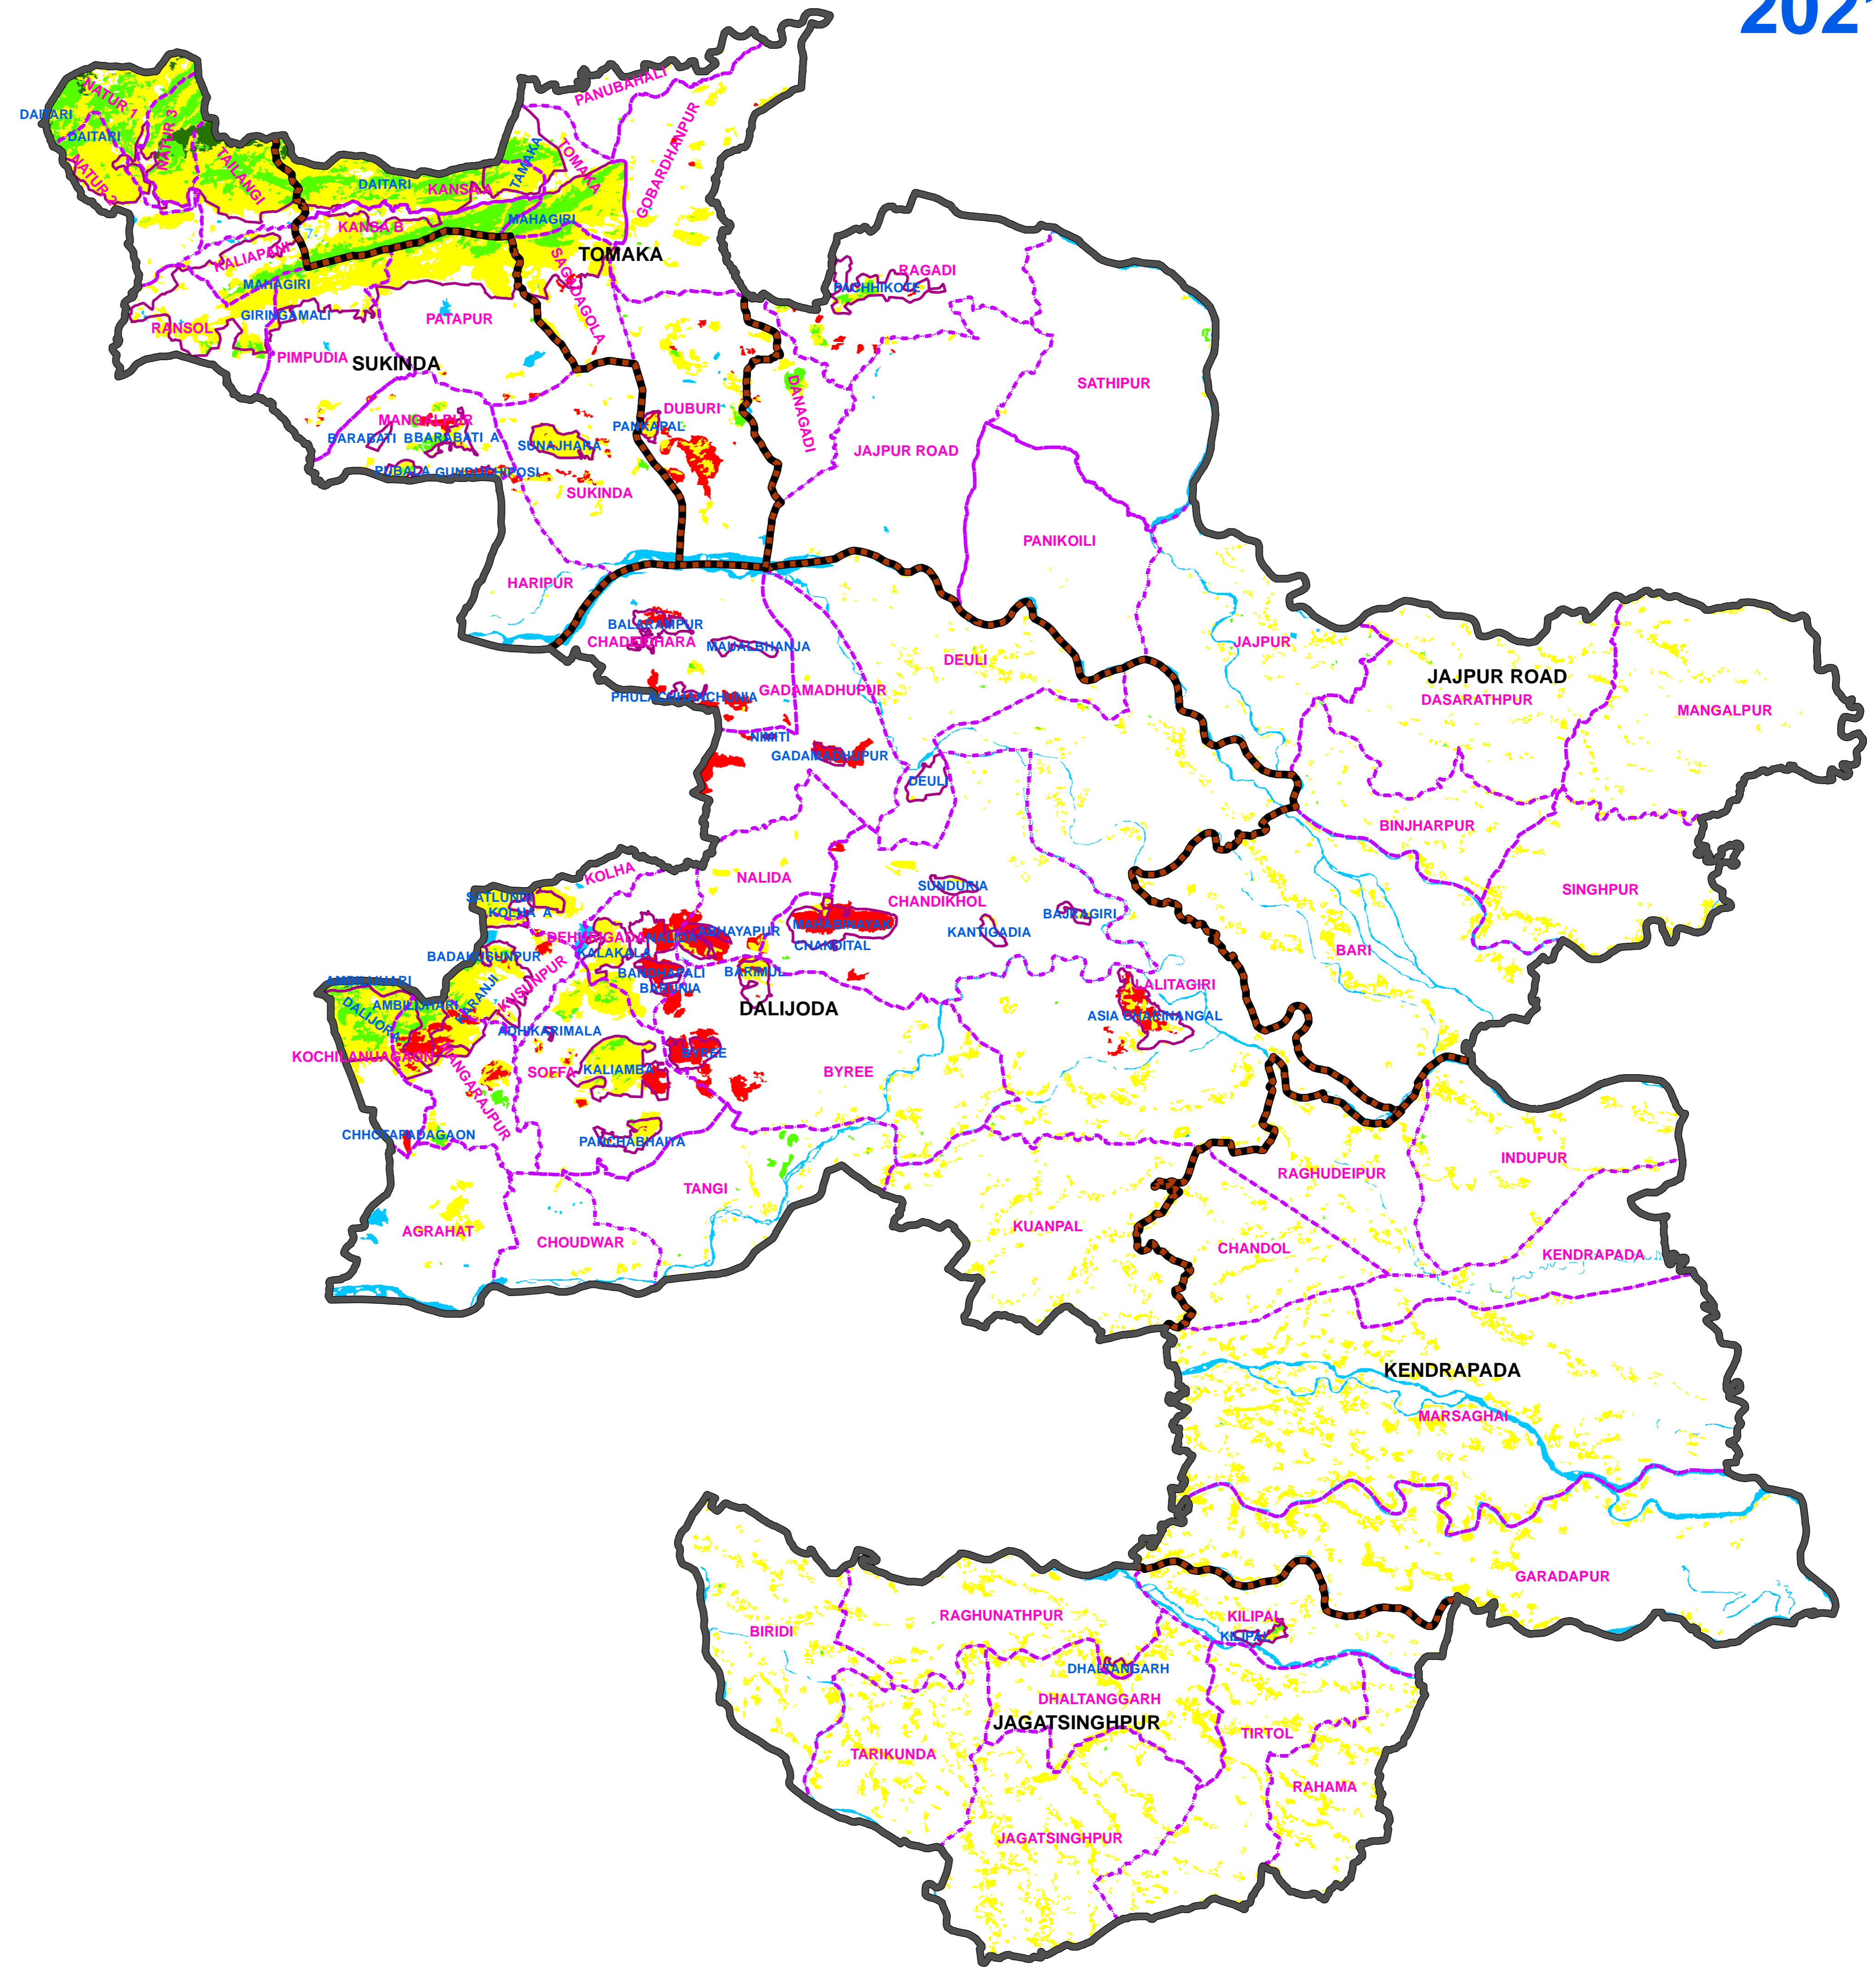

# FOREST COVER CHANGE MAP OF CUTTACK FOREST DIVISION,

2019

2021

## LEGEND

-  DIVISION BND
-  RANGE BND
-  BEAT BND
-  FOREST BND

PREPARED BY : FOREST IT & GEOMATICS CENTRE  
FOREST HEADQUARTERS, ODISHA  
BHUBANESWAR

-  Water
-  Non-Forest
-  Scrub
-  Open Forest
-  Moderately Dense Forest
-  Very Dense Forest