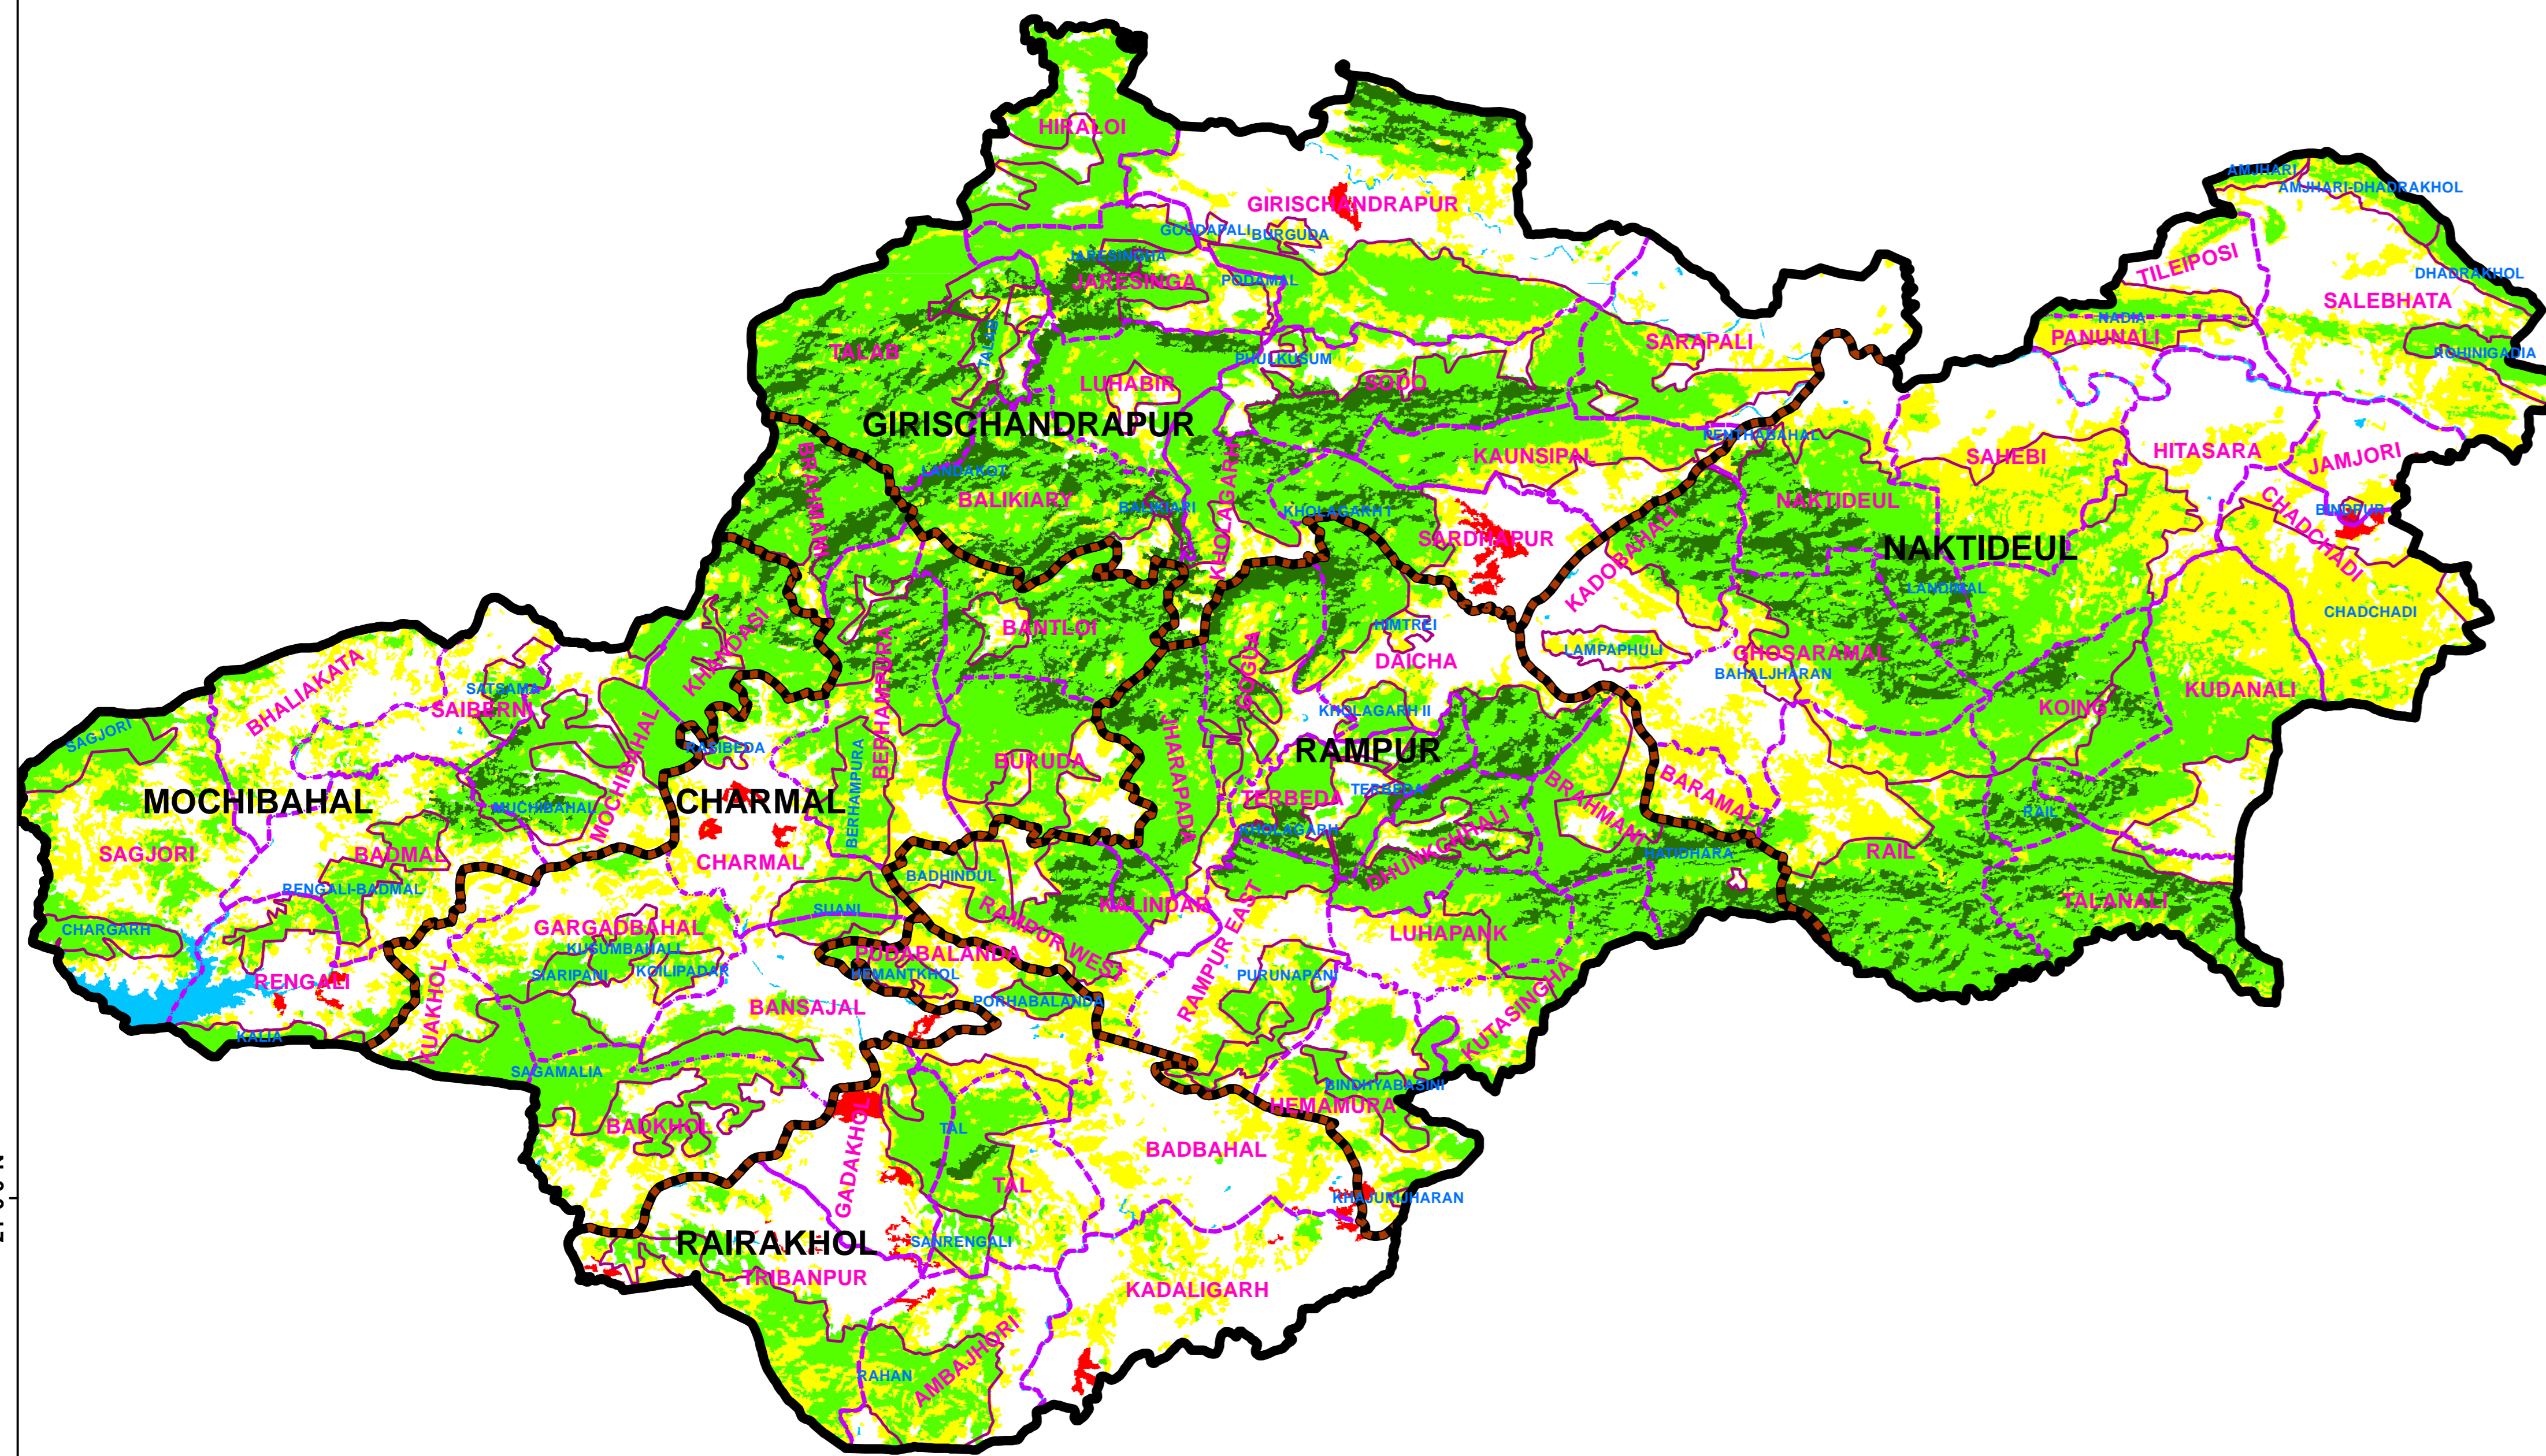

FOREST COVER CHANGE MAP OF RAIRAKHOL FOREST DIVISION,

2019

2021

LEGEND

-  DIVISION BND
-  RANGE BND
-  BEAT BND
-  FOREST BND

-  Water
-  Non-Forest
-  Scrub
-  Open Forest
-  Moderately Dense Forest
-  Very Dense Forest

PREPARED BY : FOREST IT & GEOMATICS CENTRE
FOREST HEADQUARTERS, ODISHA
BHUBANESWAR