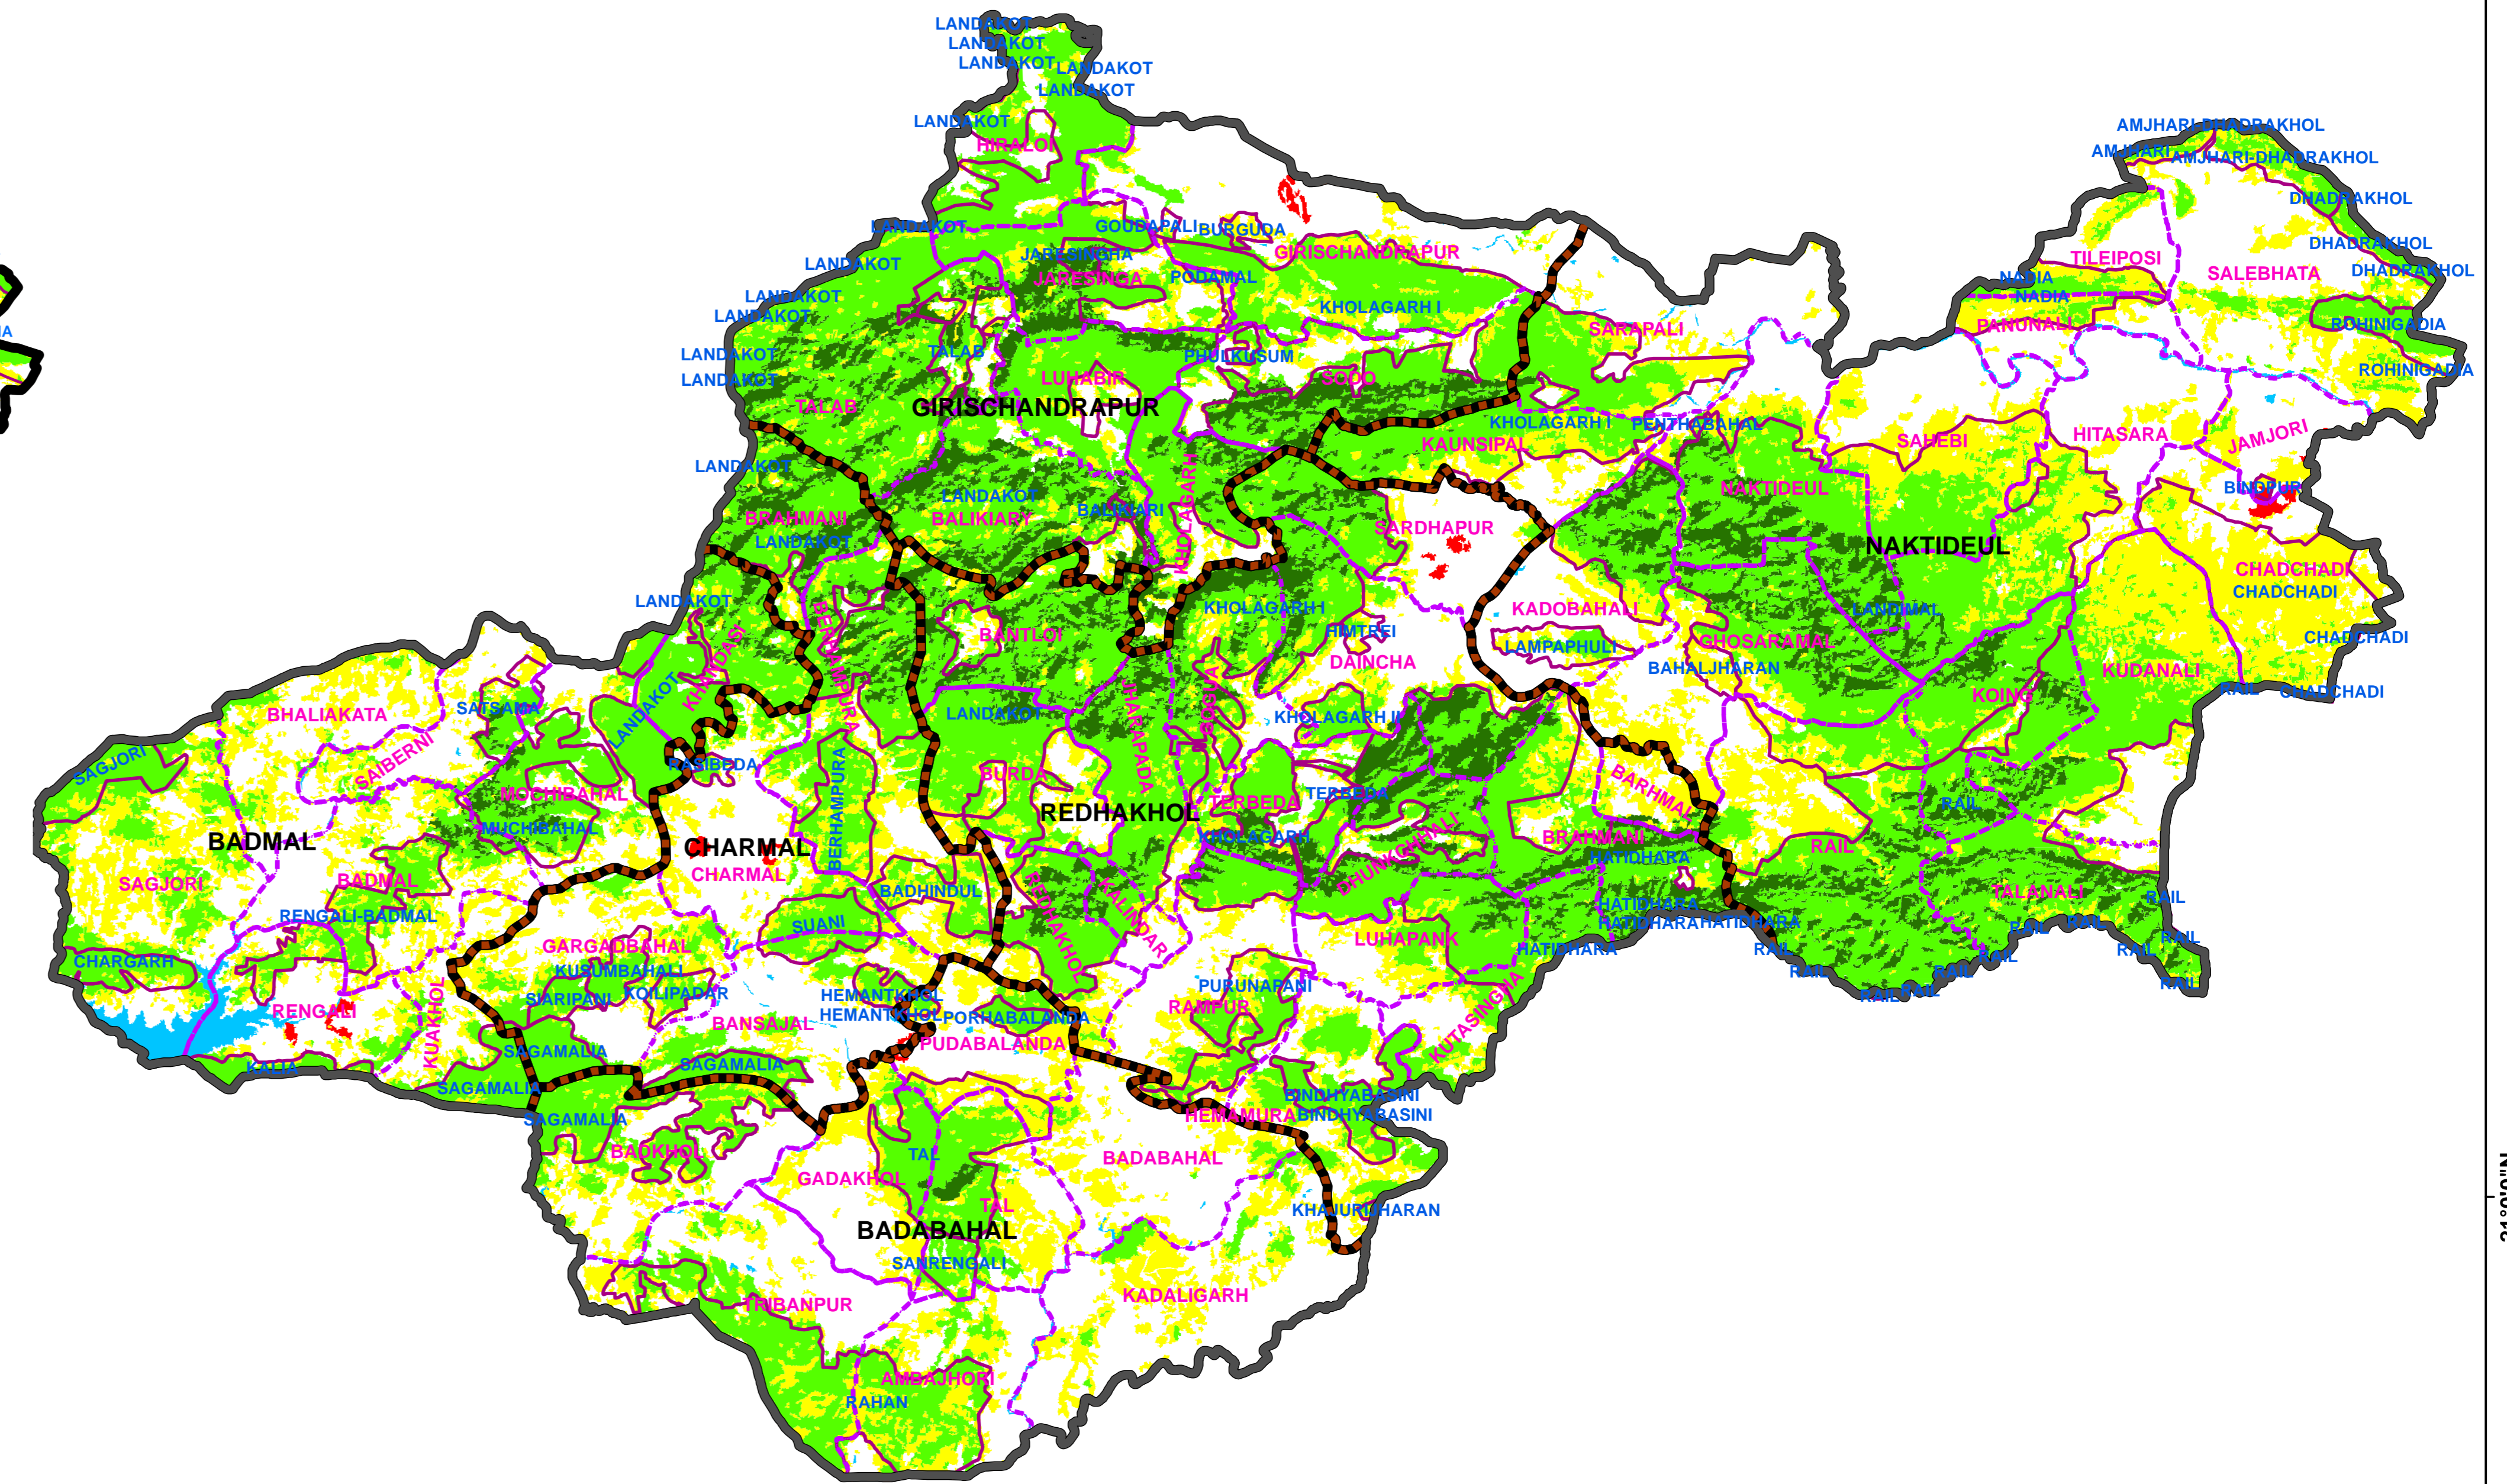

FOREST COVER CHANGE MAP OF RAIRAKHOL FOREST DIVISION,

2019

2021

LEGEND

-  DIVISION BND
-  RANGE BND
-  BEAT BND
-  FOREST BND

-  Water
-  Non-Forest
-  Scrub
-  Open Forest
-  Moderately Dense Forest
-  Very Dense Forest

PREPARED BY : FOREST IT & GEOMATICS CENTRE
FOREST HEADQUARTERS, ODISHA
BHUBANESWAR