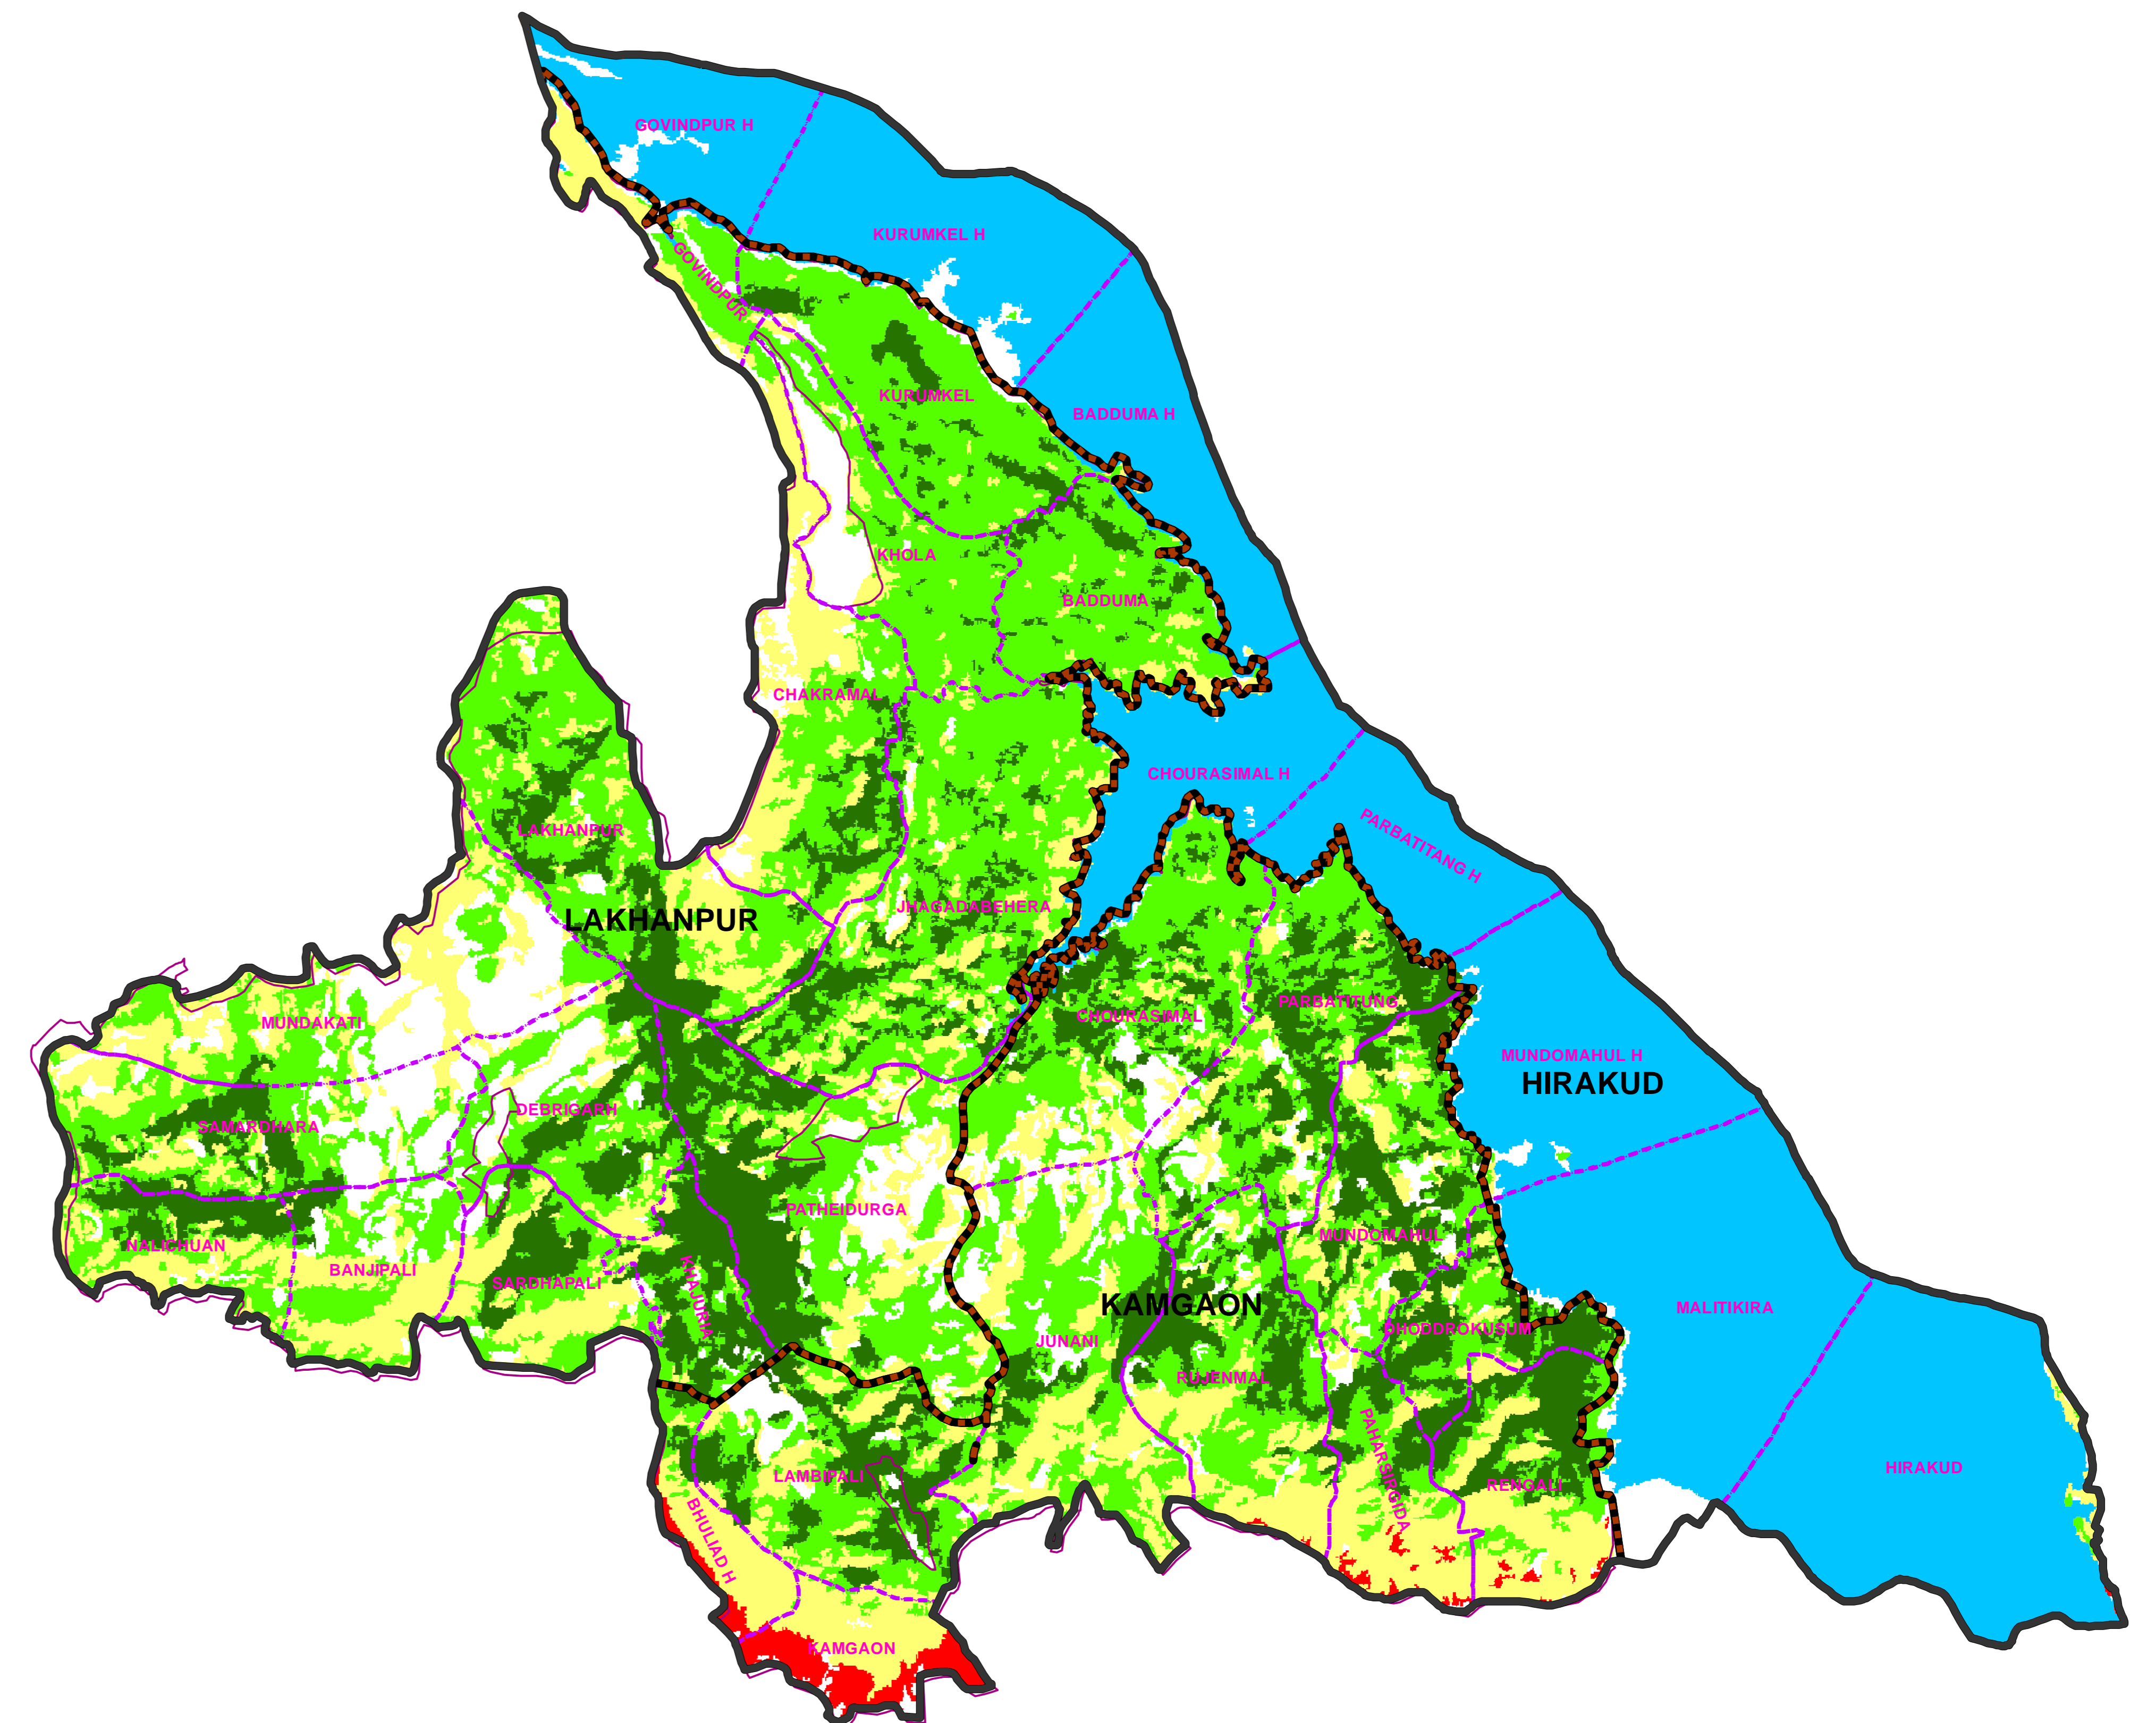

# FOREST COVER CHANGE MAP OF HIRAKUD WL DIVISION,

2015

2017

■ Water   
  Non-Forest   
 ■ Scrub   
  Open Forest   
 ■ Moderately Dense Forest   
 ■ Very Dense Forest

**LEGEND**

- DIVISION BND
- RANGE BND
- BEAT BND
- FOREST BND