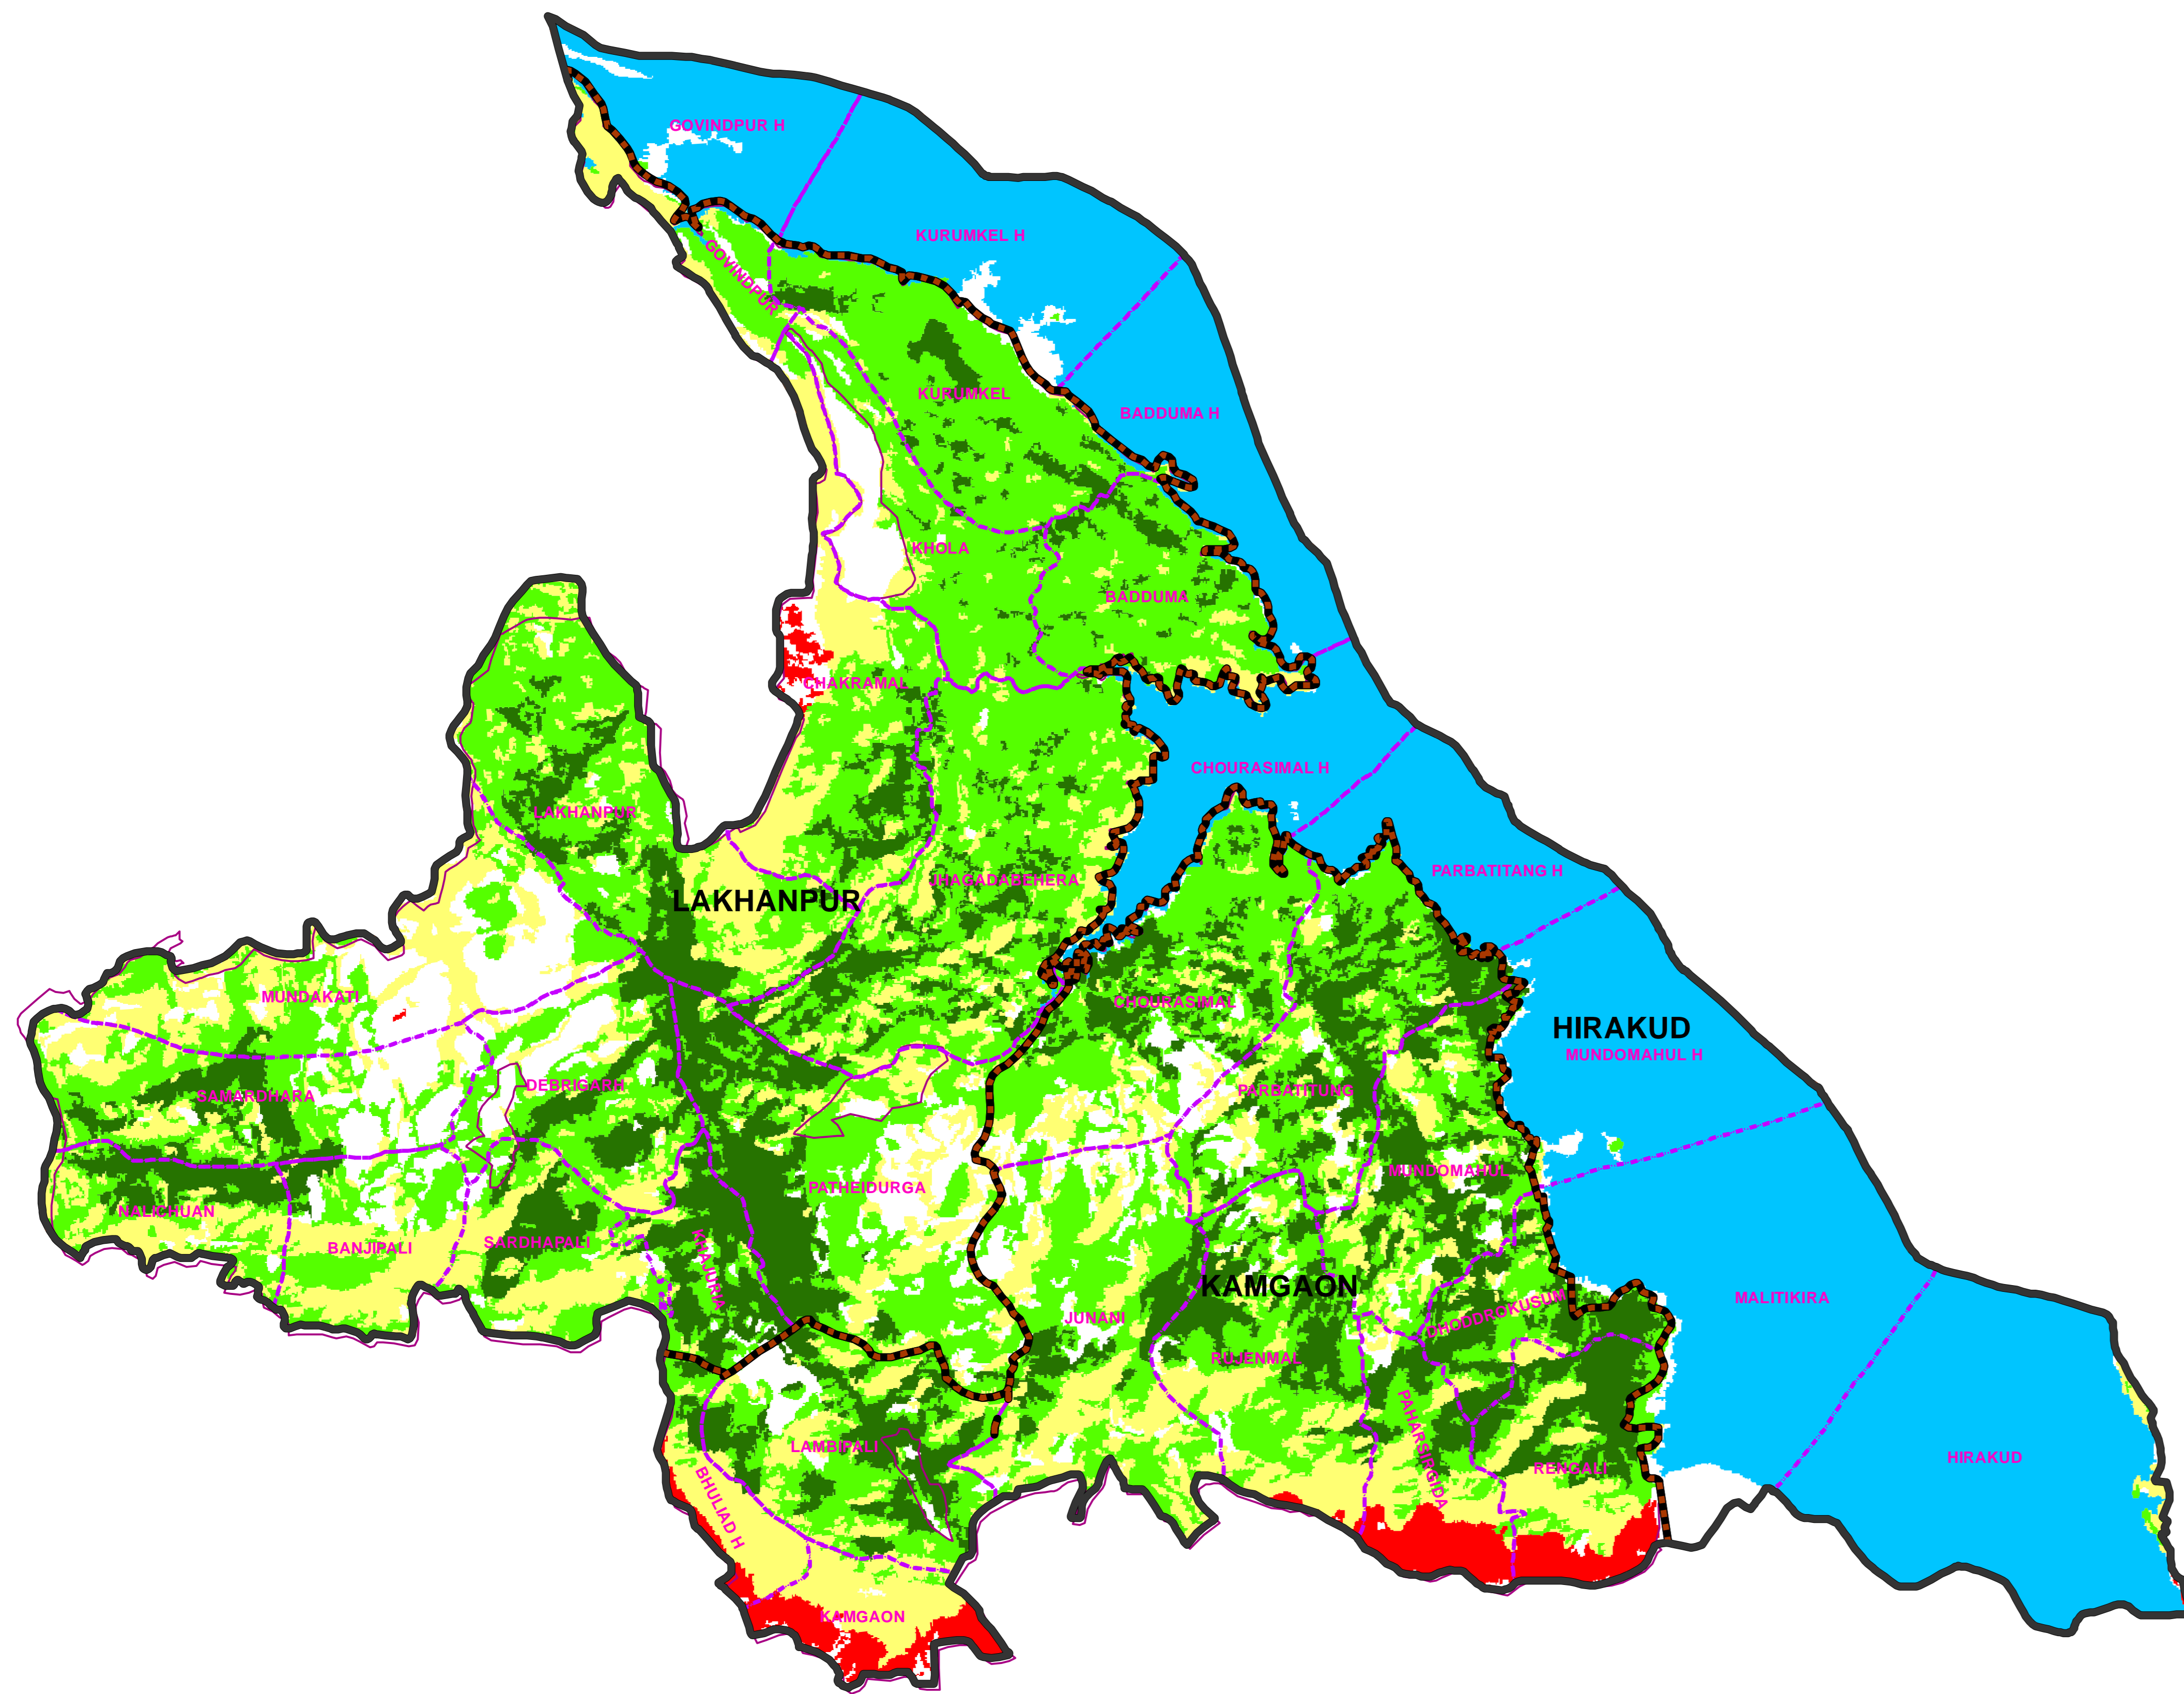

# FOREST COVER CHANGE MAP OF HIRAKUD WL DIVISION,

2015

2017

■ Water   
  Non-Forest   
 ■ Scrub   
  Open Forest   
 ■ Moderately Dense Forest   
 ■ Very Dense Forest

**LEGEND**

- DIVISION BND
- RANGE BND
- BEAT BND
- FOREST BND