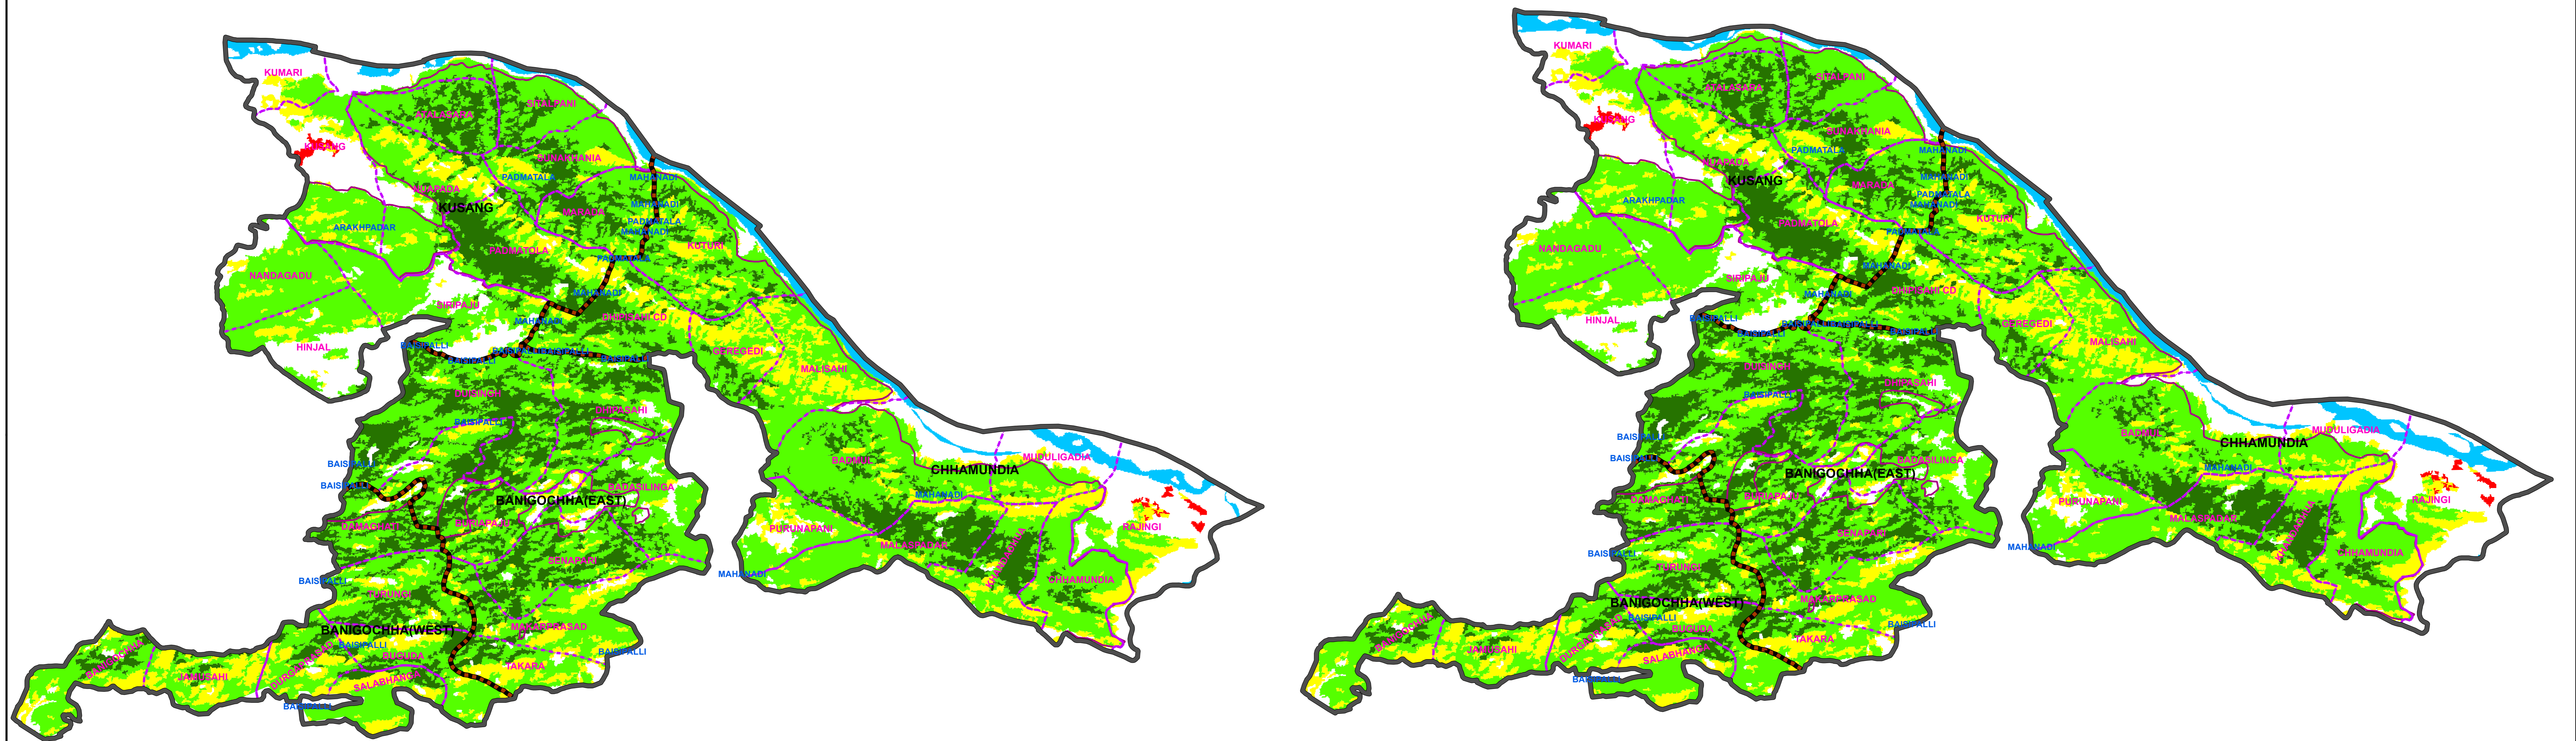

FOREST COVER CHANGE MAP OF MAHANADI WL DIVISION,

2019

2021

LEGEND

-  DIVISION BND
-  RANGE BND
-  BEAT BND
-  FOREST BND

-  Water
-  Non-Forest
-  Scrub
-  Open Forest
-  Moderately Dense Forest
-  Very Dense Forest

PREPARED BY : FOREST IT & GEOMATICS CENTRE
FOREST HEADQUARTERS, ODISHA
BHUBANESWAR