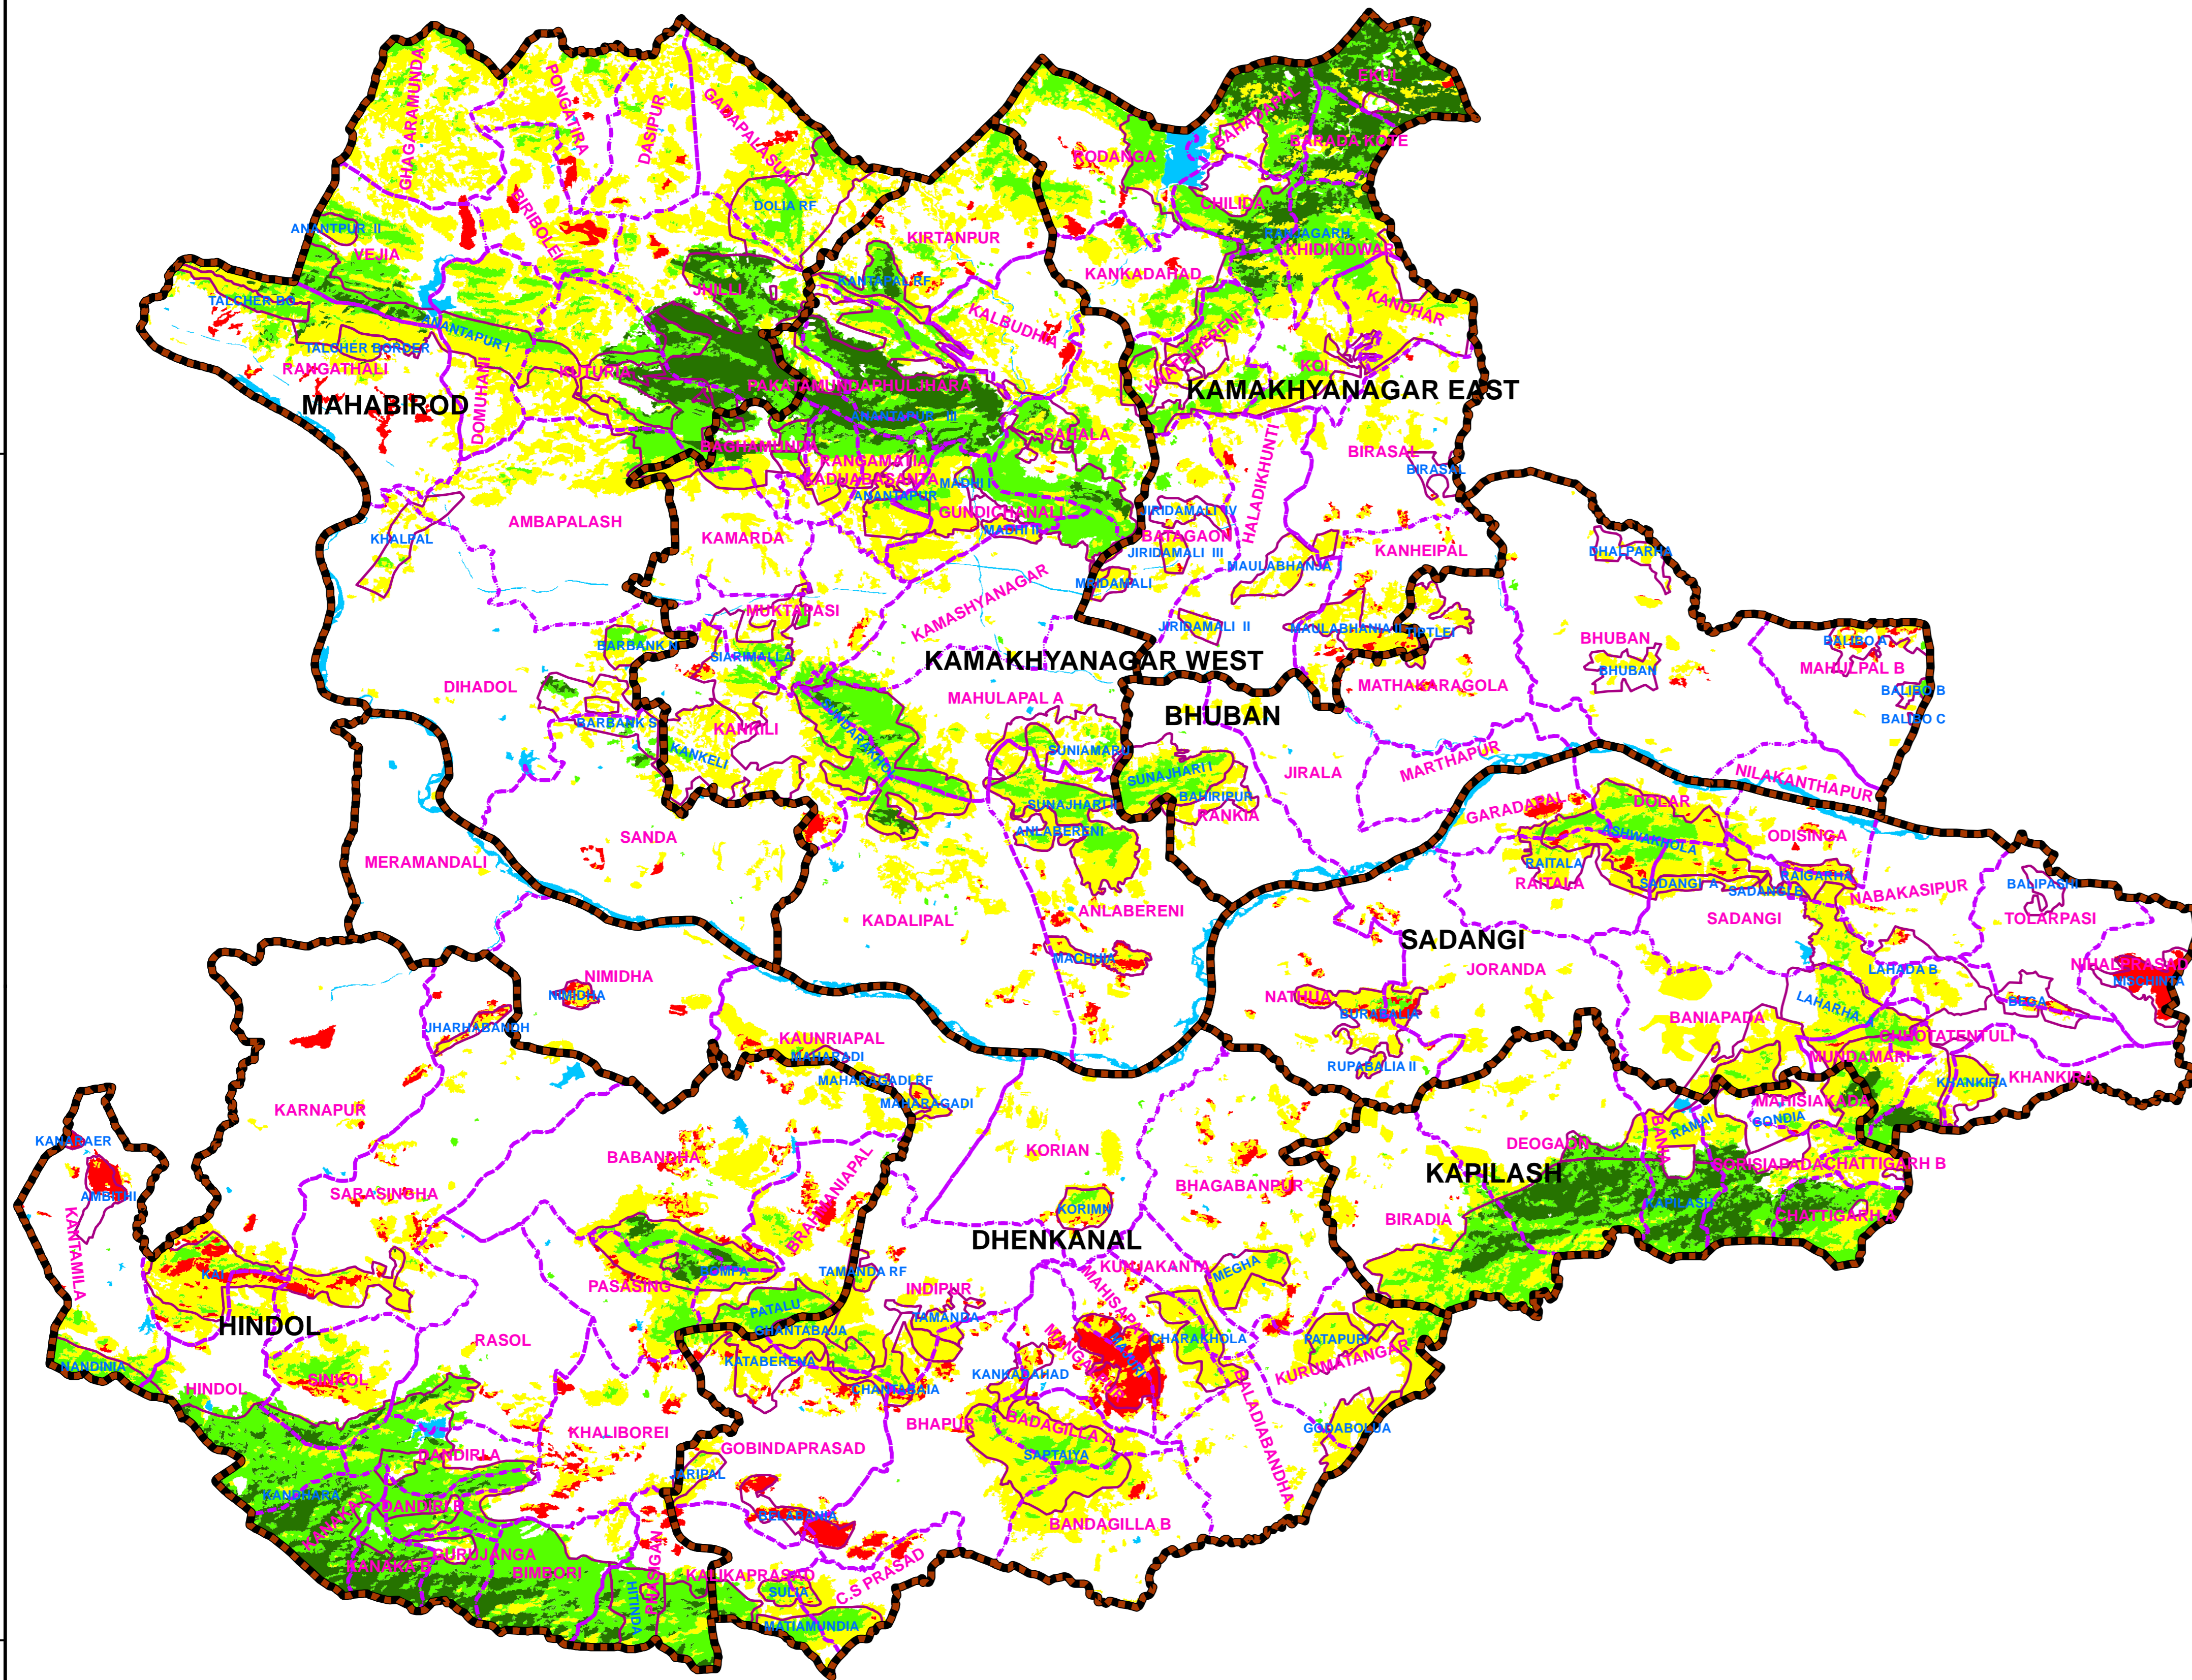

85°30'0"E

86°0'0"E

86°30'0"E

# FOREST COVER CHANGE MAP OF DHENKANAL FOREST DIVISION,

2019

2017

21°0'0"N

21°0'0"N

20°30'0"N

20°30'0"N

85°30'0"E

86°0'0"E

86°30'0"E