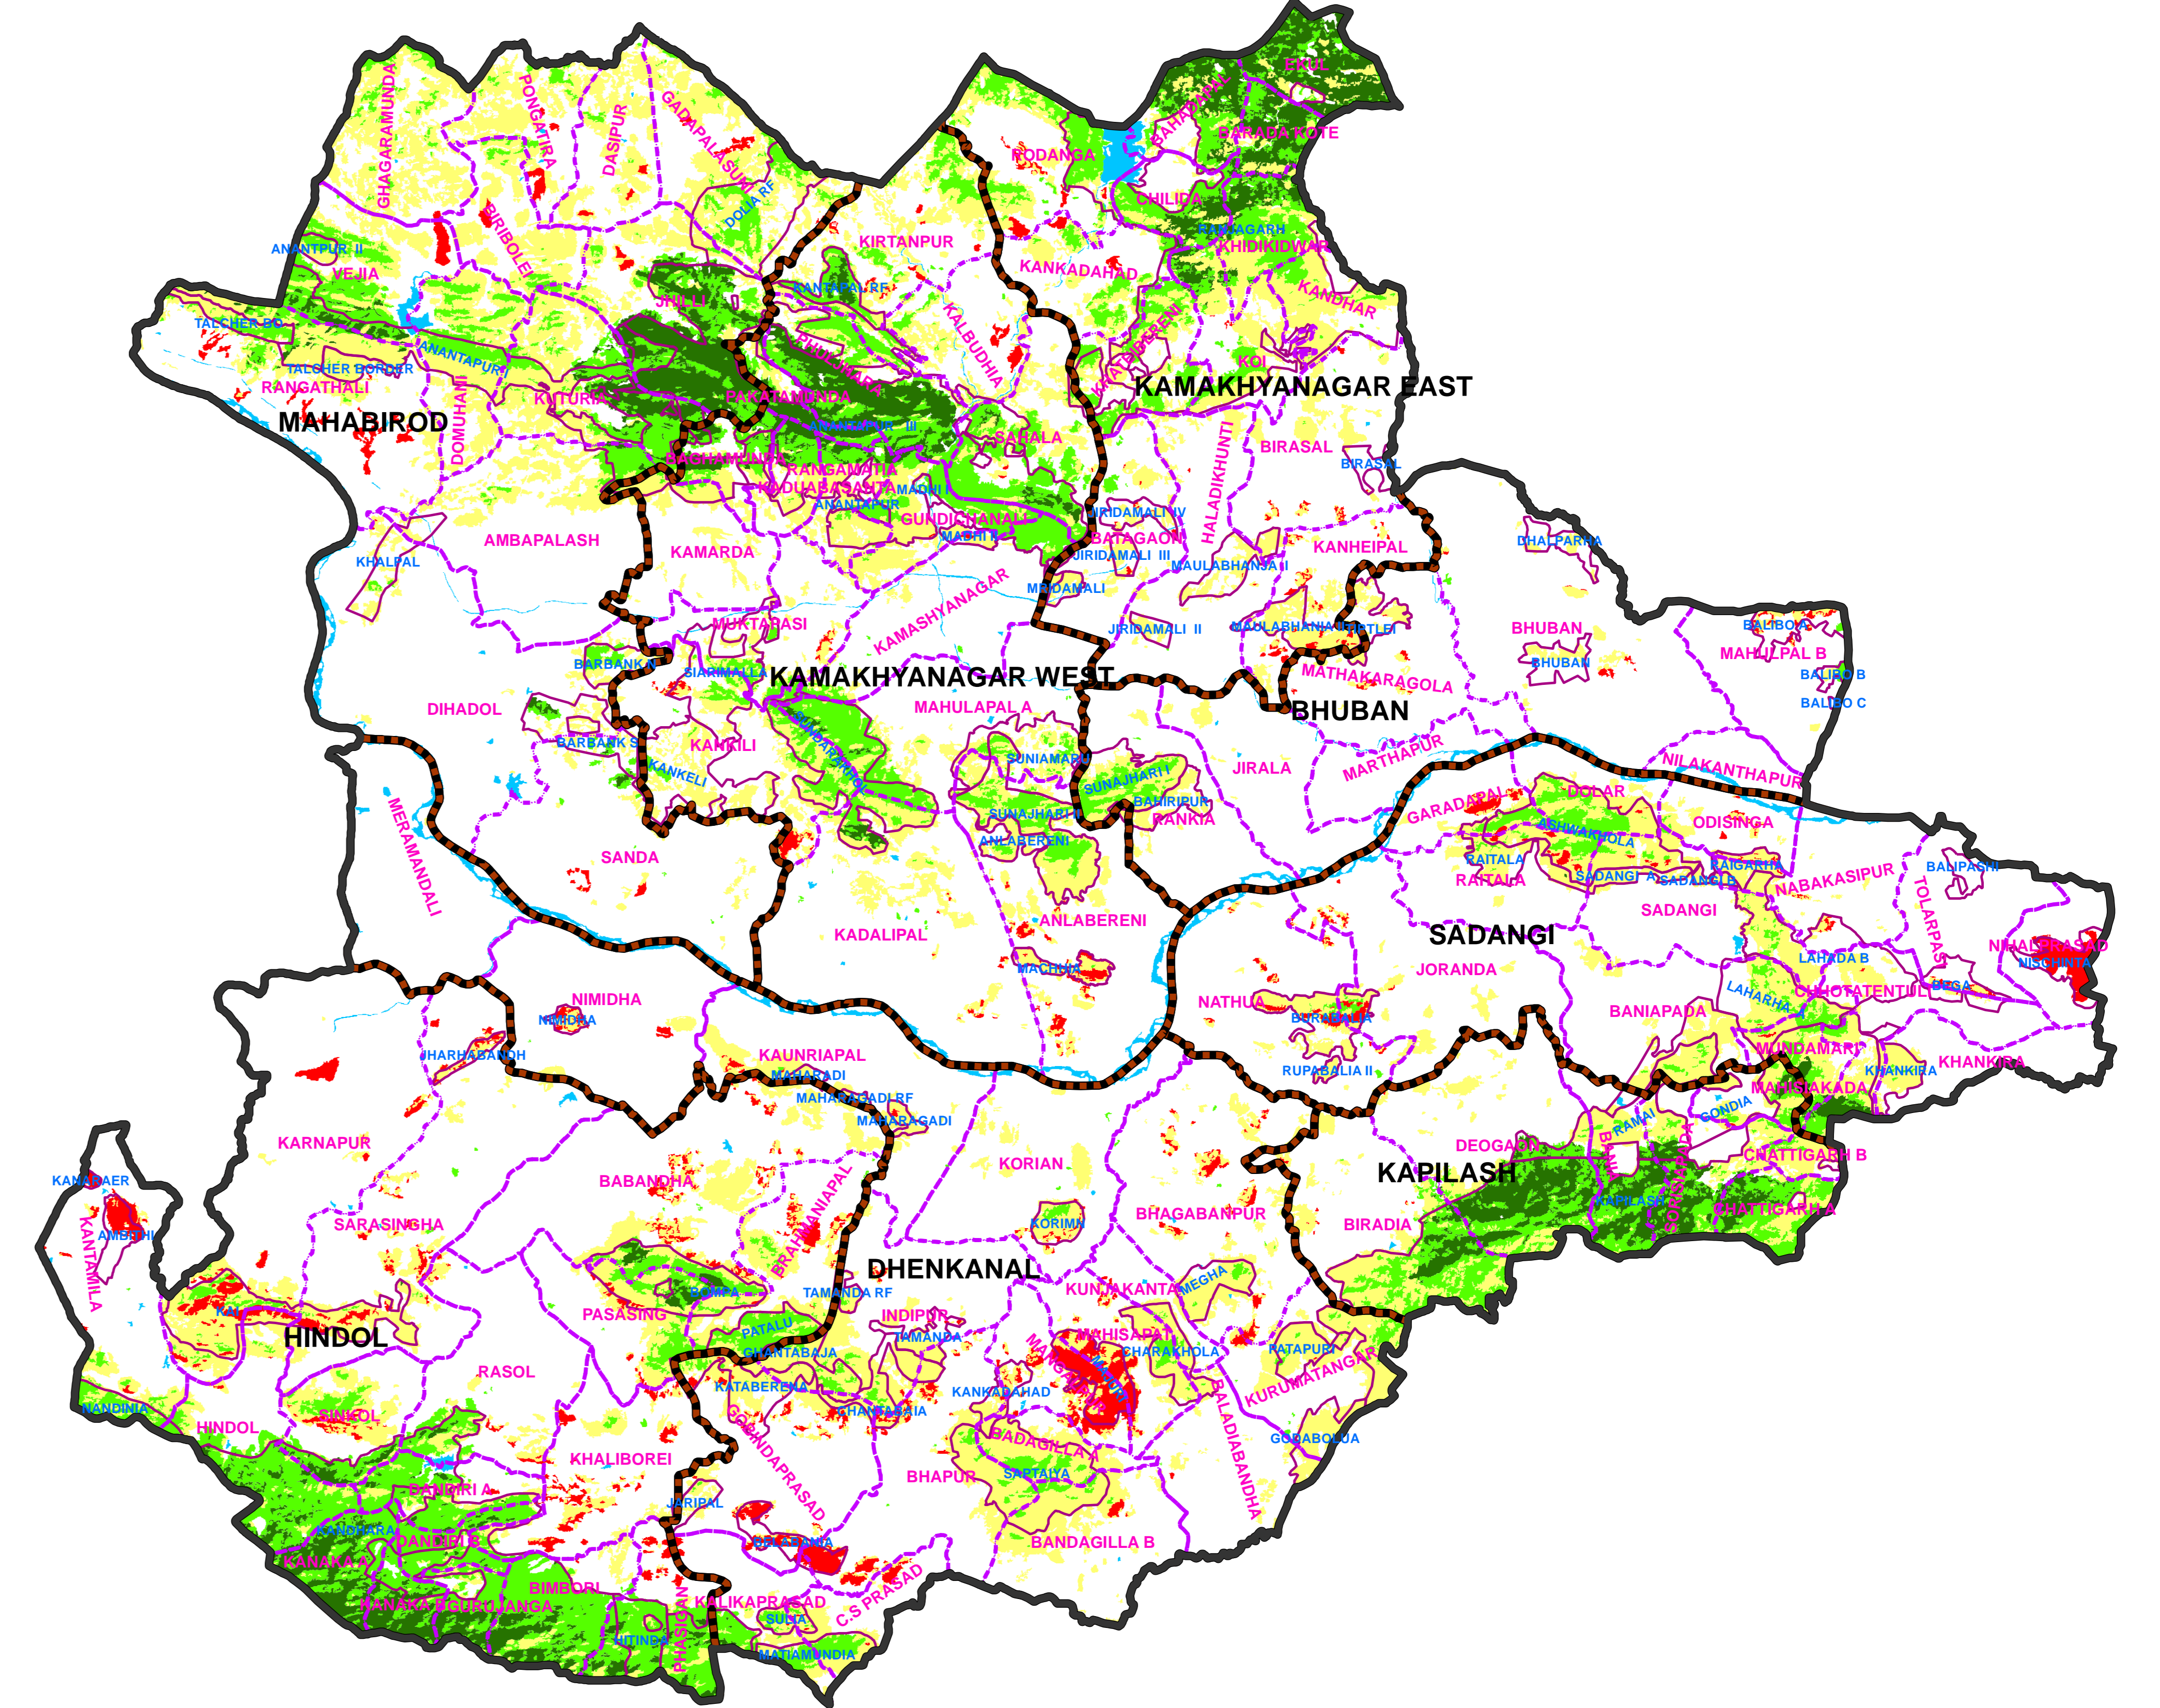

85°30'0"E

86°0'0"E

86°30'0"E

# FOREST COVER CHANGE MAP OF DHENKANAL FOREST DIVISION,

2019

2017

21°0'0"N

21°0'0"N

20°30'0"N

20°30'0"N

85°30'0"E

86°0'0"E

86°30'0"E