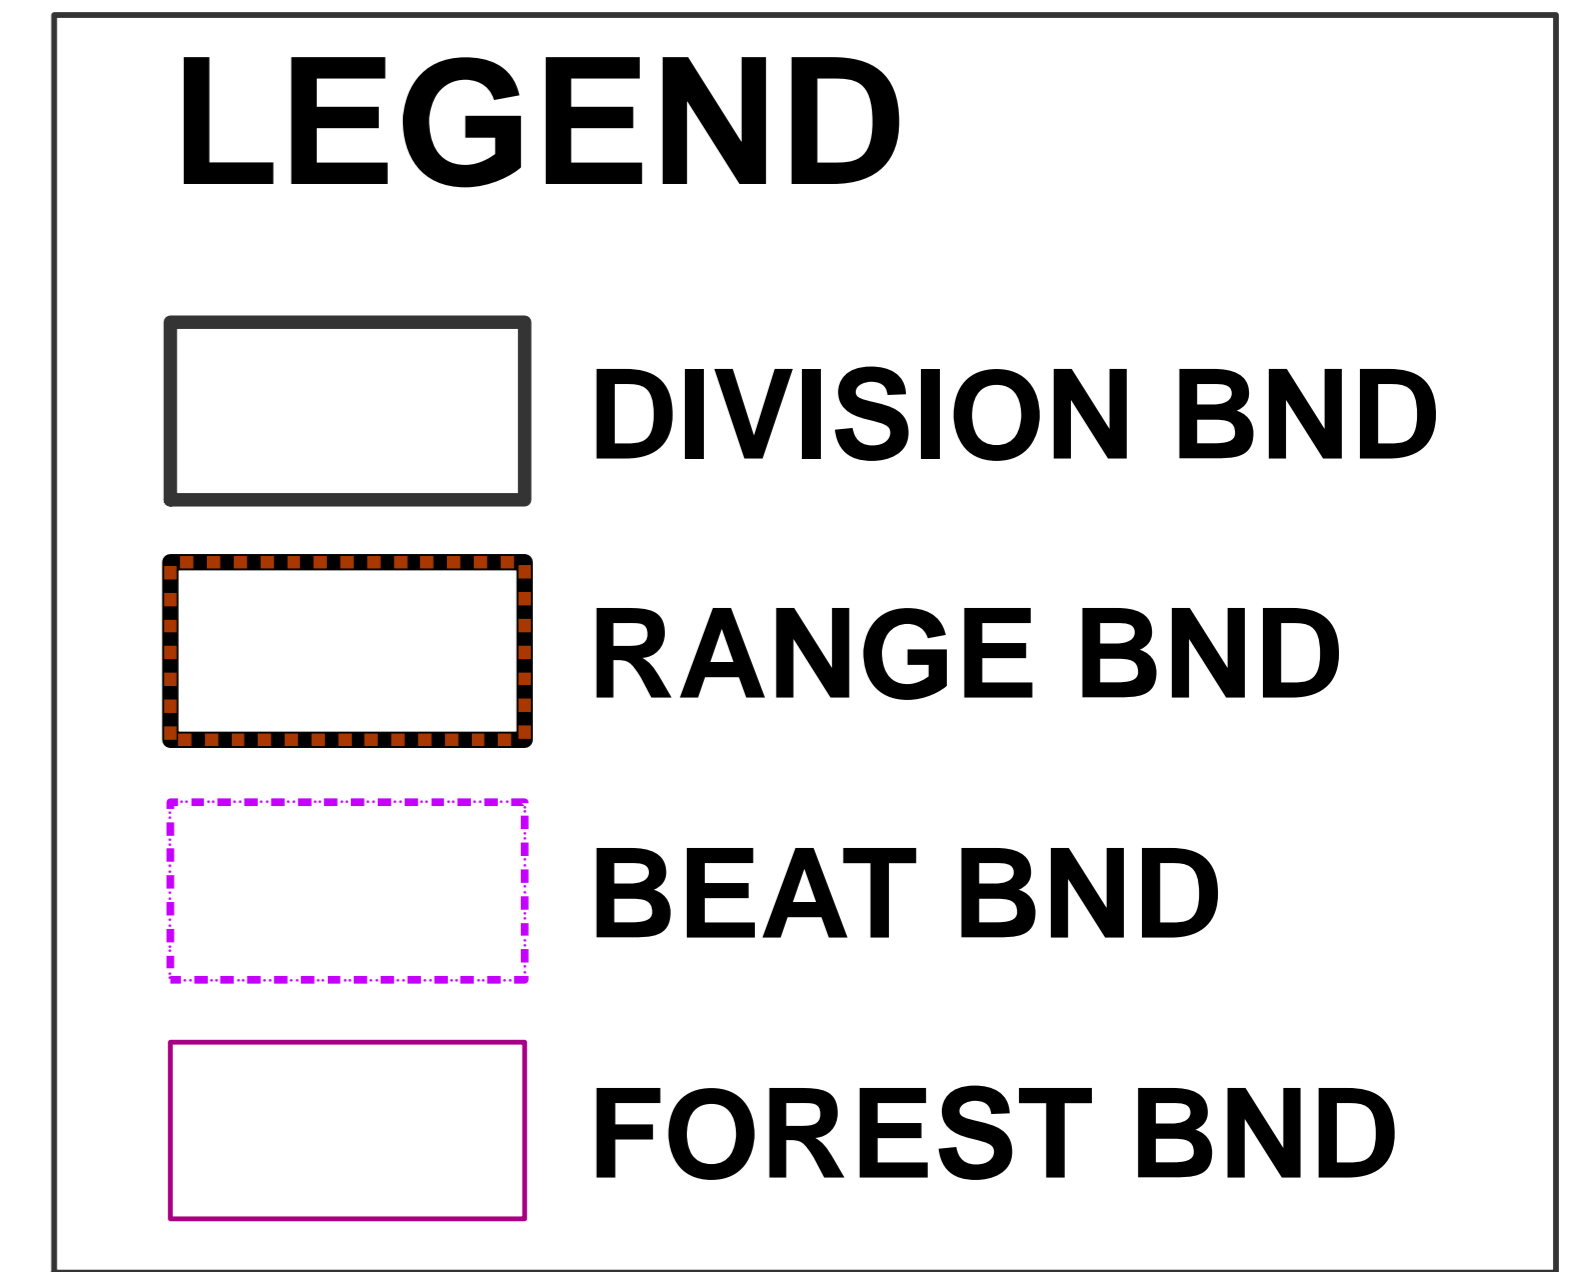

# FOREST COVER CHANGE MAP OF DHENKANAL FOREST DIVISION,

2019

2017

21°0'0"N

21°0'0"N

20°30'0"N

20°30'0"N

85°30'0"E