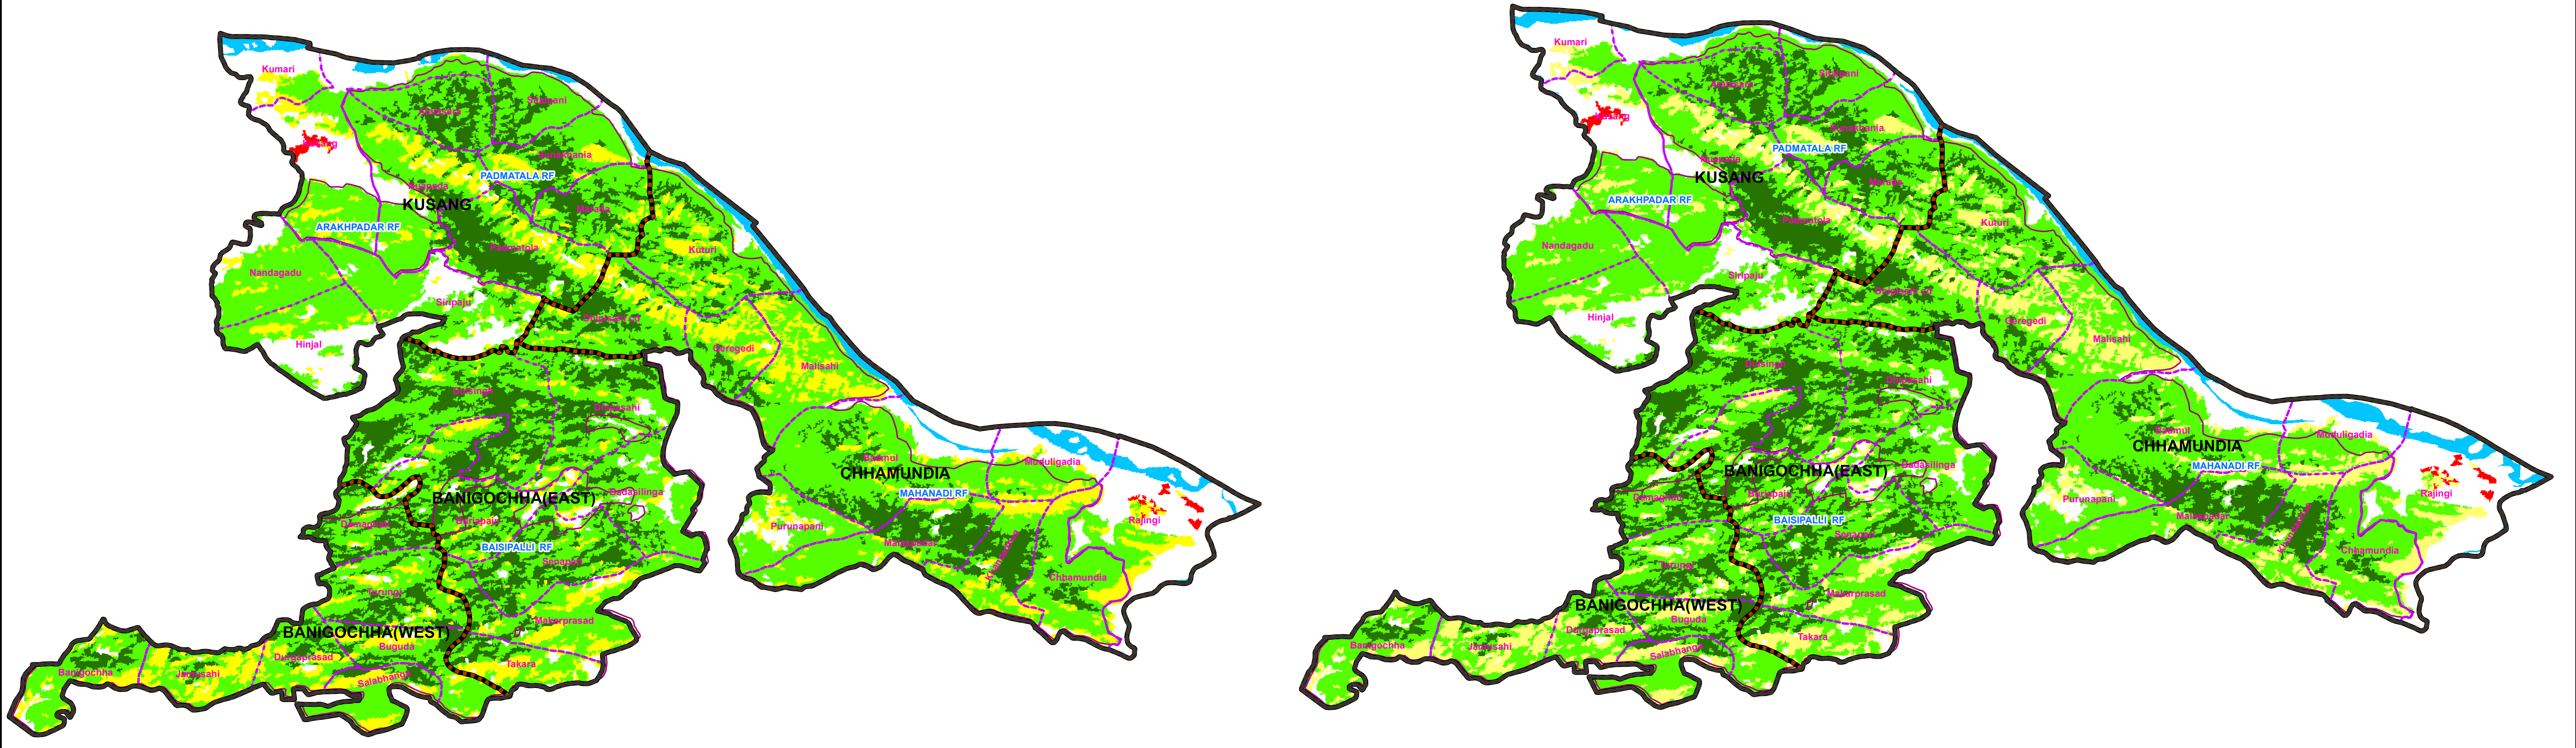

FOREST COVER CHANGE MAP OF MAHANADI WL DIVISION,

2019

2017

LEGEND

-  DIVISION BND
-  RANGE BND
-  BEAT BND
-  FOREST BND

-  Water
-  Non-Forest
-  Scrub
-  Open Forest
-  Moderately Dense Forest
-  Very Dense Forest