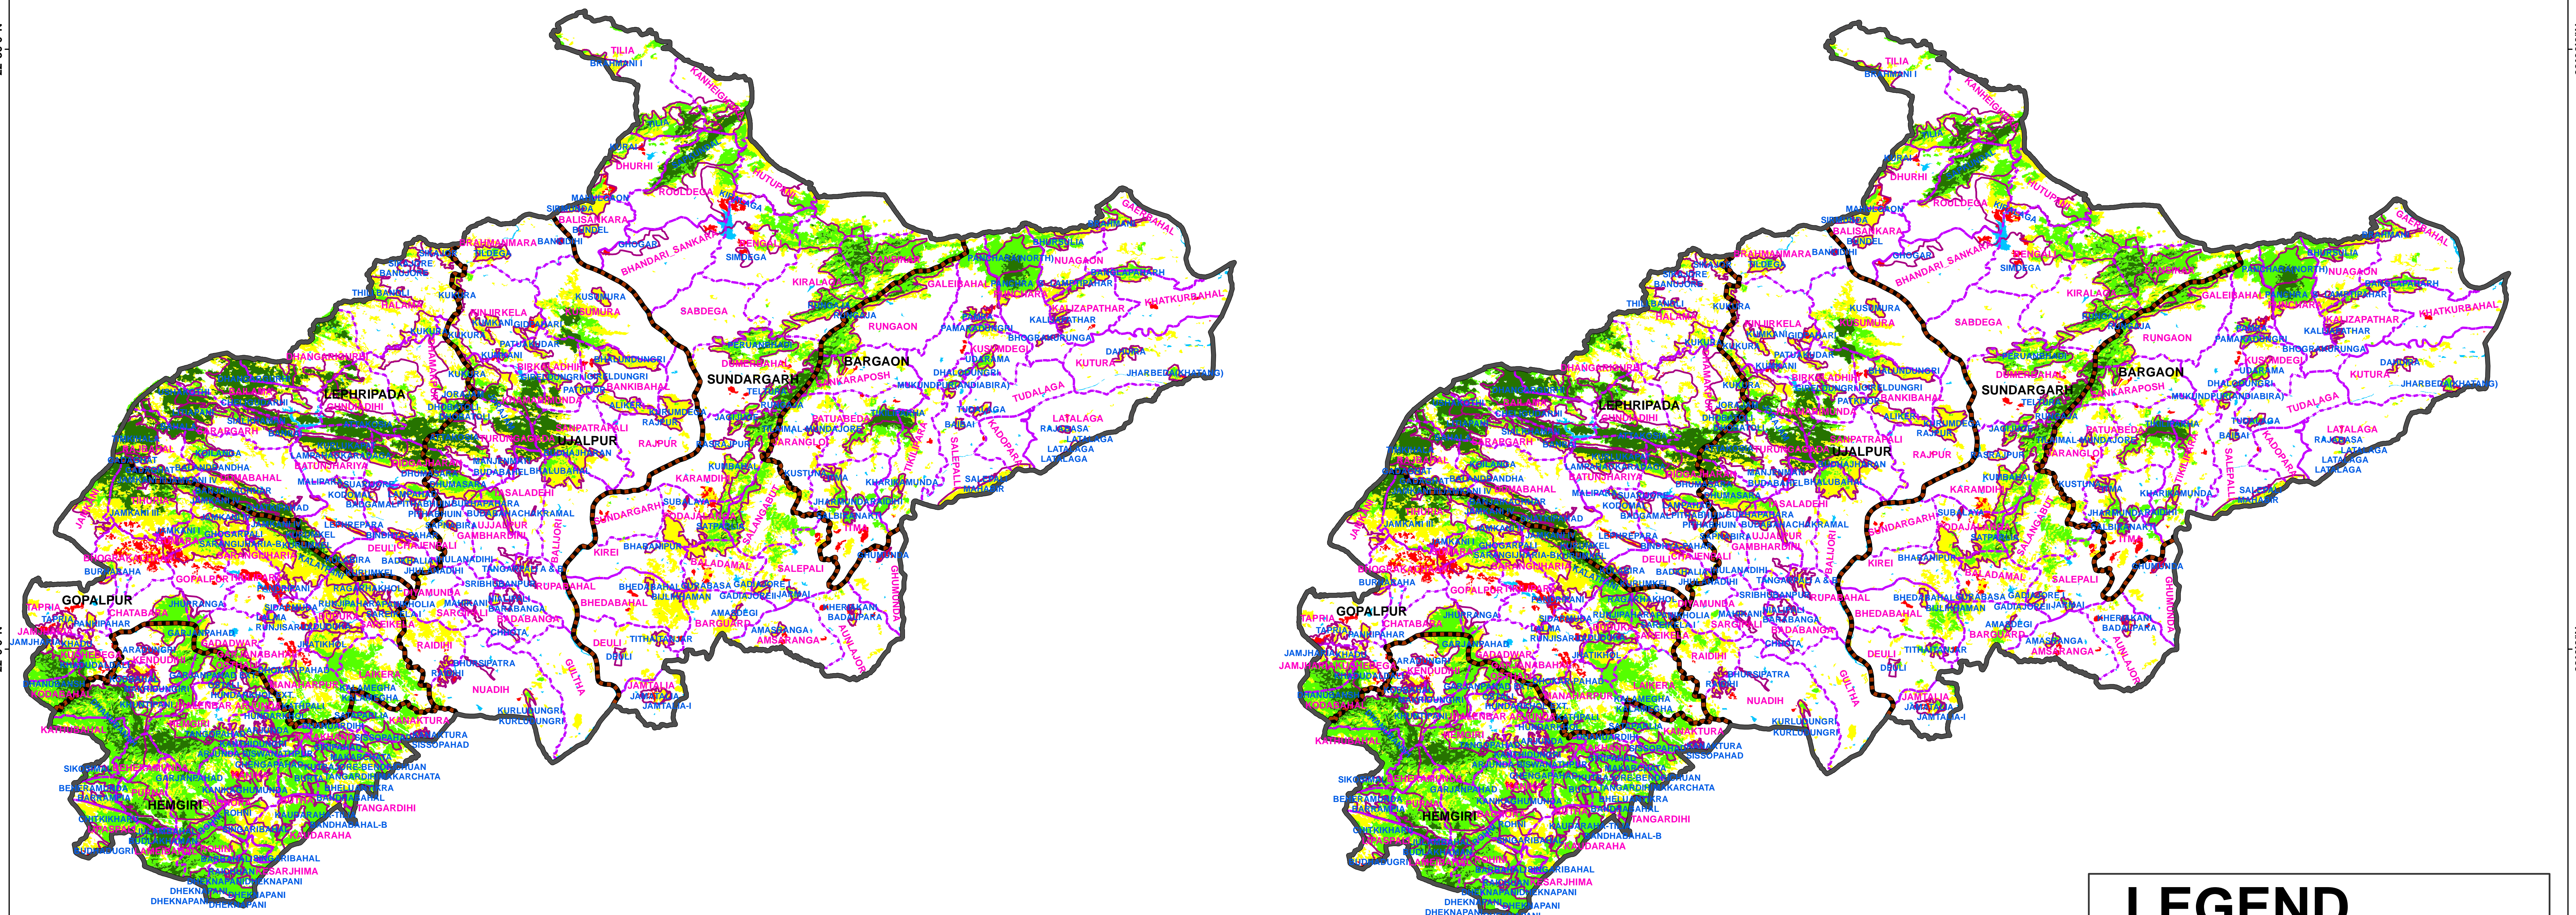

FOREST COVER CHANGE MAP OF SUNDARGARH FOREST DIVISION,

2019

2021

LEGEND

-  DIVISION BND
-  RANGE BND
-  BEAT BND
-  FOREST BND

-  Water
-  Non-Forest
-  Scrub
-  Open Forest
-  Moderately Dense Forest
-  Very Dense Forest

PREPARED BY : FOREST IT & GEOMATICS CENTRE
FOREST HEADQUARTERS, ODISHA
BHUBANESWAR

22°30'0"N

22°00'0"N

21°30'0"N

22°30'0"N

22°00'0"N

21°30'0"N

84°0'0"E

84°30'0"E

85°0'0"E

85°30'0"E

84°0'0"E

84°30'0"E

85°0'0"E

85°30'0"E