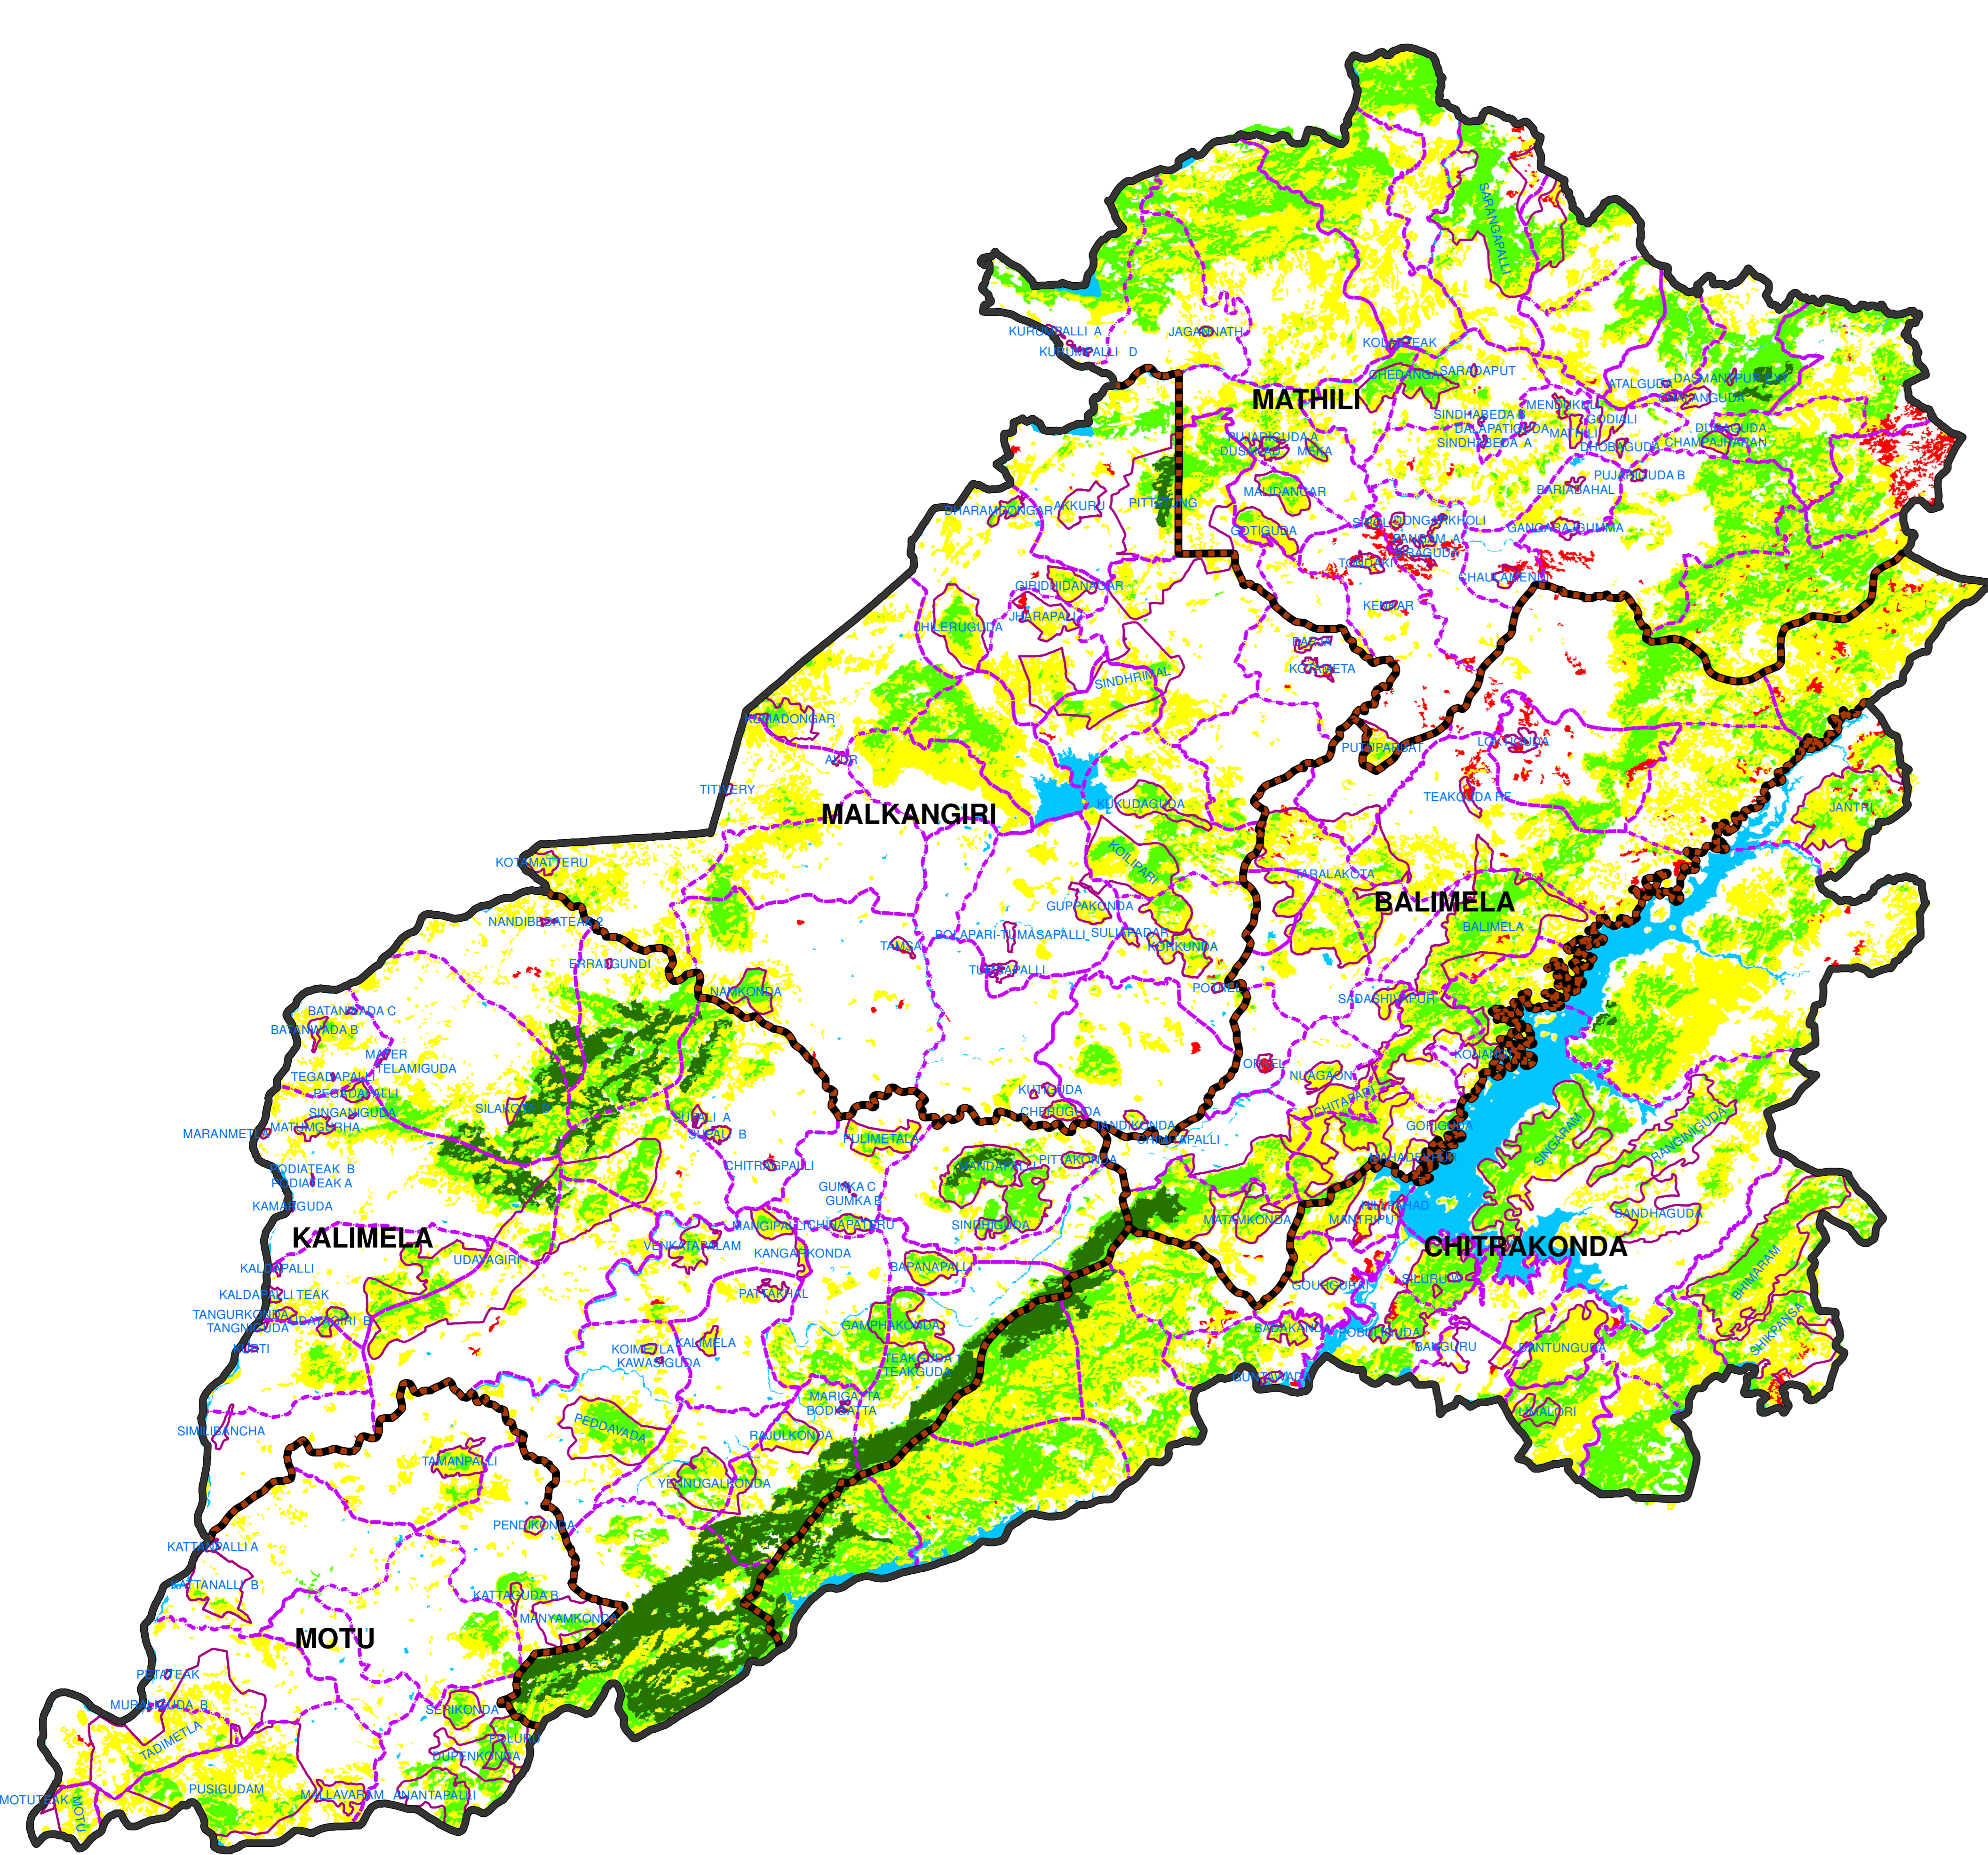

81°30'0"E

82°0'0"E

82°30'0"E

83°0'0"E

FOREST COVER CHANGE MAP OF MALKANGIRI FOREST DIVISION,

19°0'0"N

19°0'0"N

2019

2017

18°30'0"N

18°30'0"N

18°0'0"N

18°0'0"N

LEGEND

-  DIVISION BND
-  RANGE BND
-  BEAT BND
-  FOREST BND

-  Water
-  Non-Forest
-  Scrub
-  Open Forest
-  Moderately Dense Forest
-  Very Dense Forest

81°30'0"E

82°0'0"E

82°30'0"E

83°0'0"E