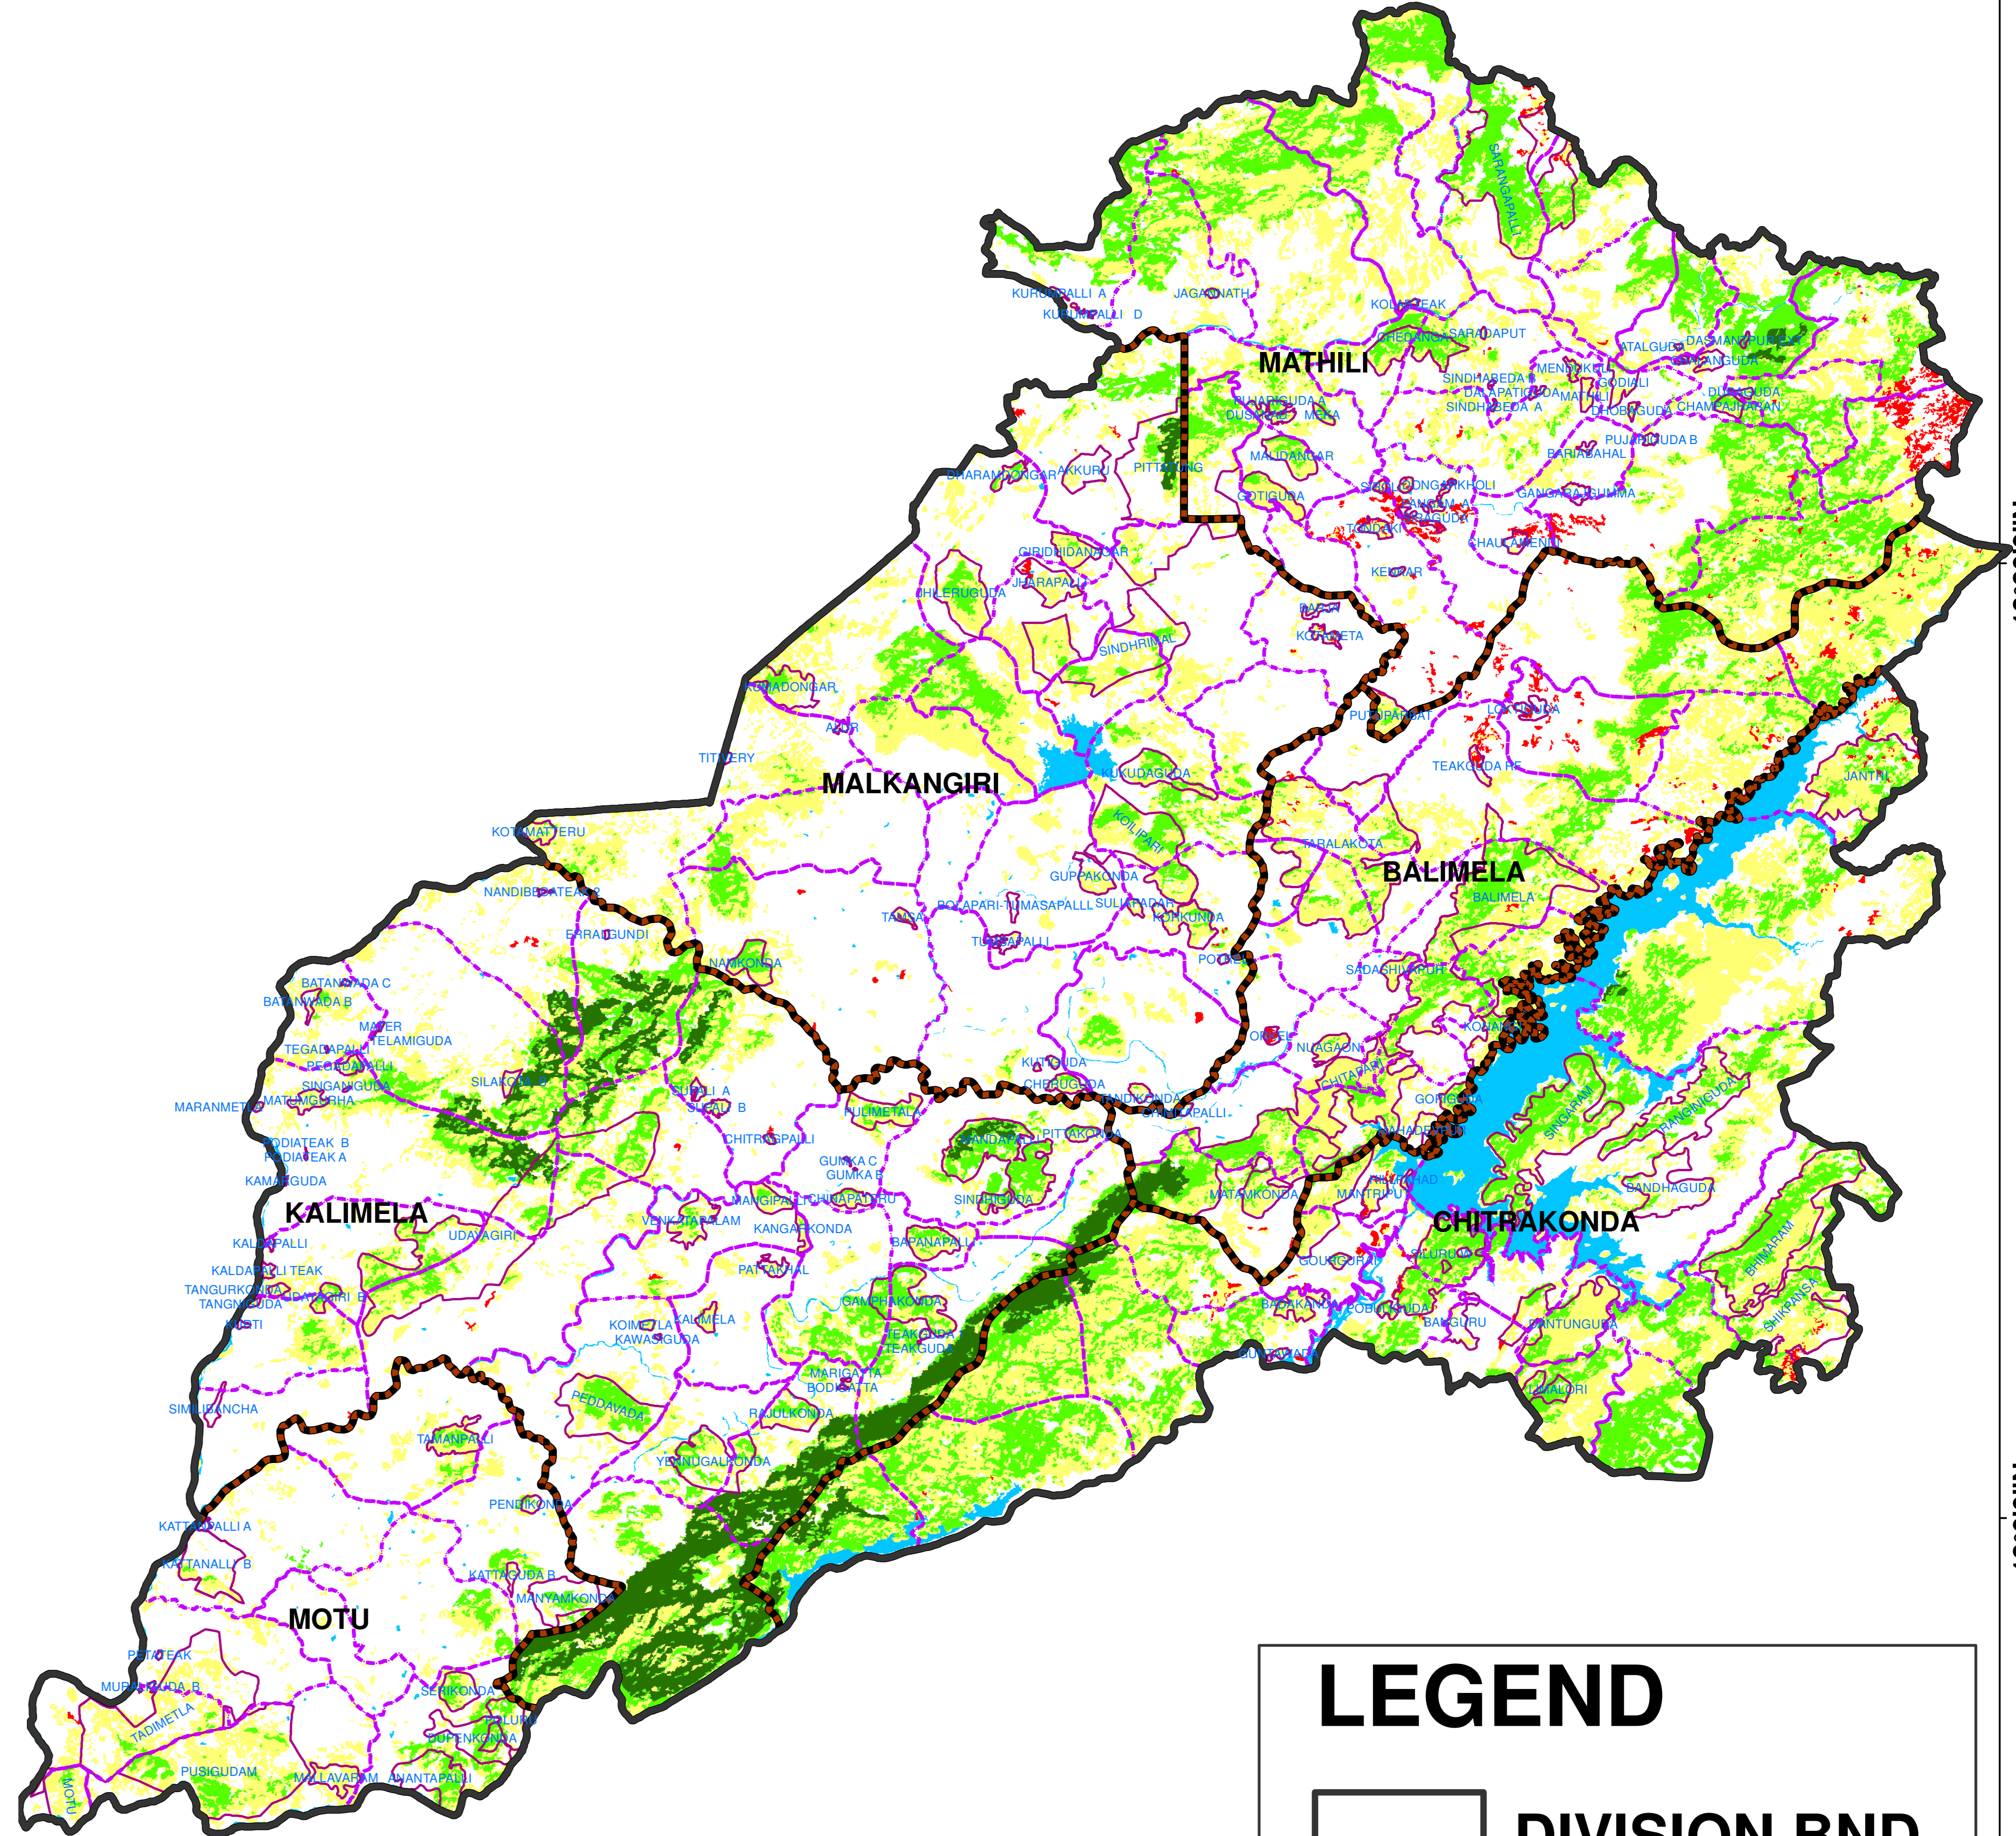

81°30'0"E

82°0'0"E

82°30'0"E

83°0'0"E

FOREST COVER CHANGE MAP OF MALKANGIRI FOREST DIVISION,

19°0'0"N

19°0'0"N

2019

2017

18°30'0"N

18°30'0"N

18°0'0"N

18°0'0"N

LEGEND

-  DIVISION BND
-  RANGE BND
-  BEAT BND
-  FOREST BND

-  Water
-  Non-Forest
-  Scrub
-  Open Forest
-  Moderately Dense Forest
-  Very Dense Forest

81°30'0"E

82°0'0"E

82°30'0"E

83°0'0"E