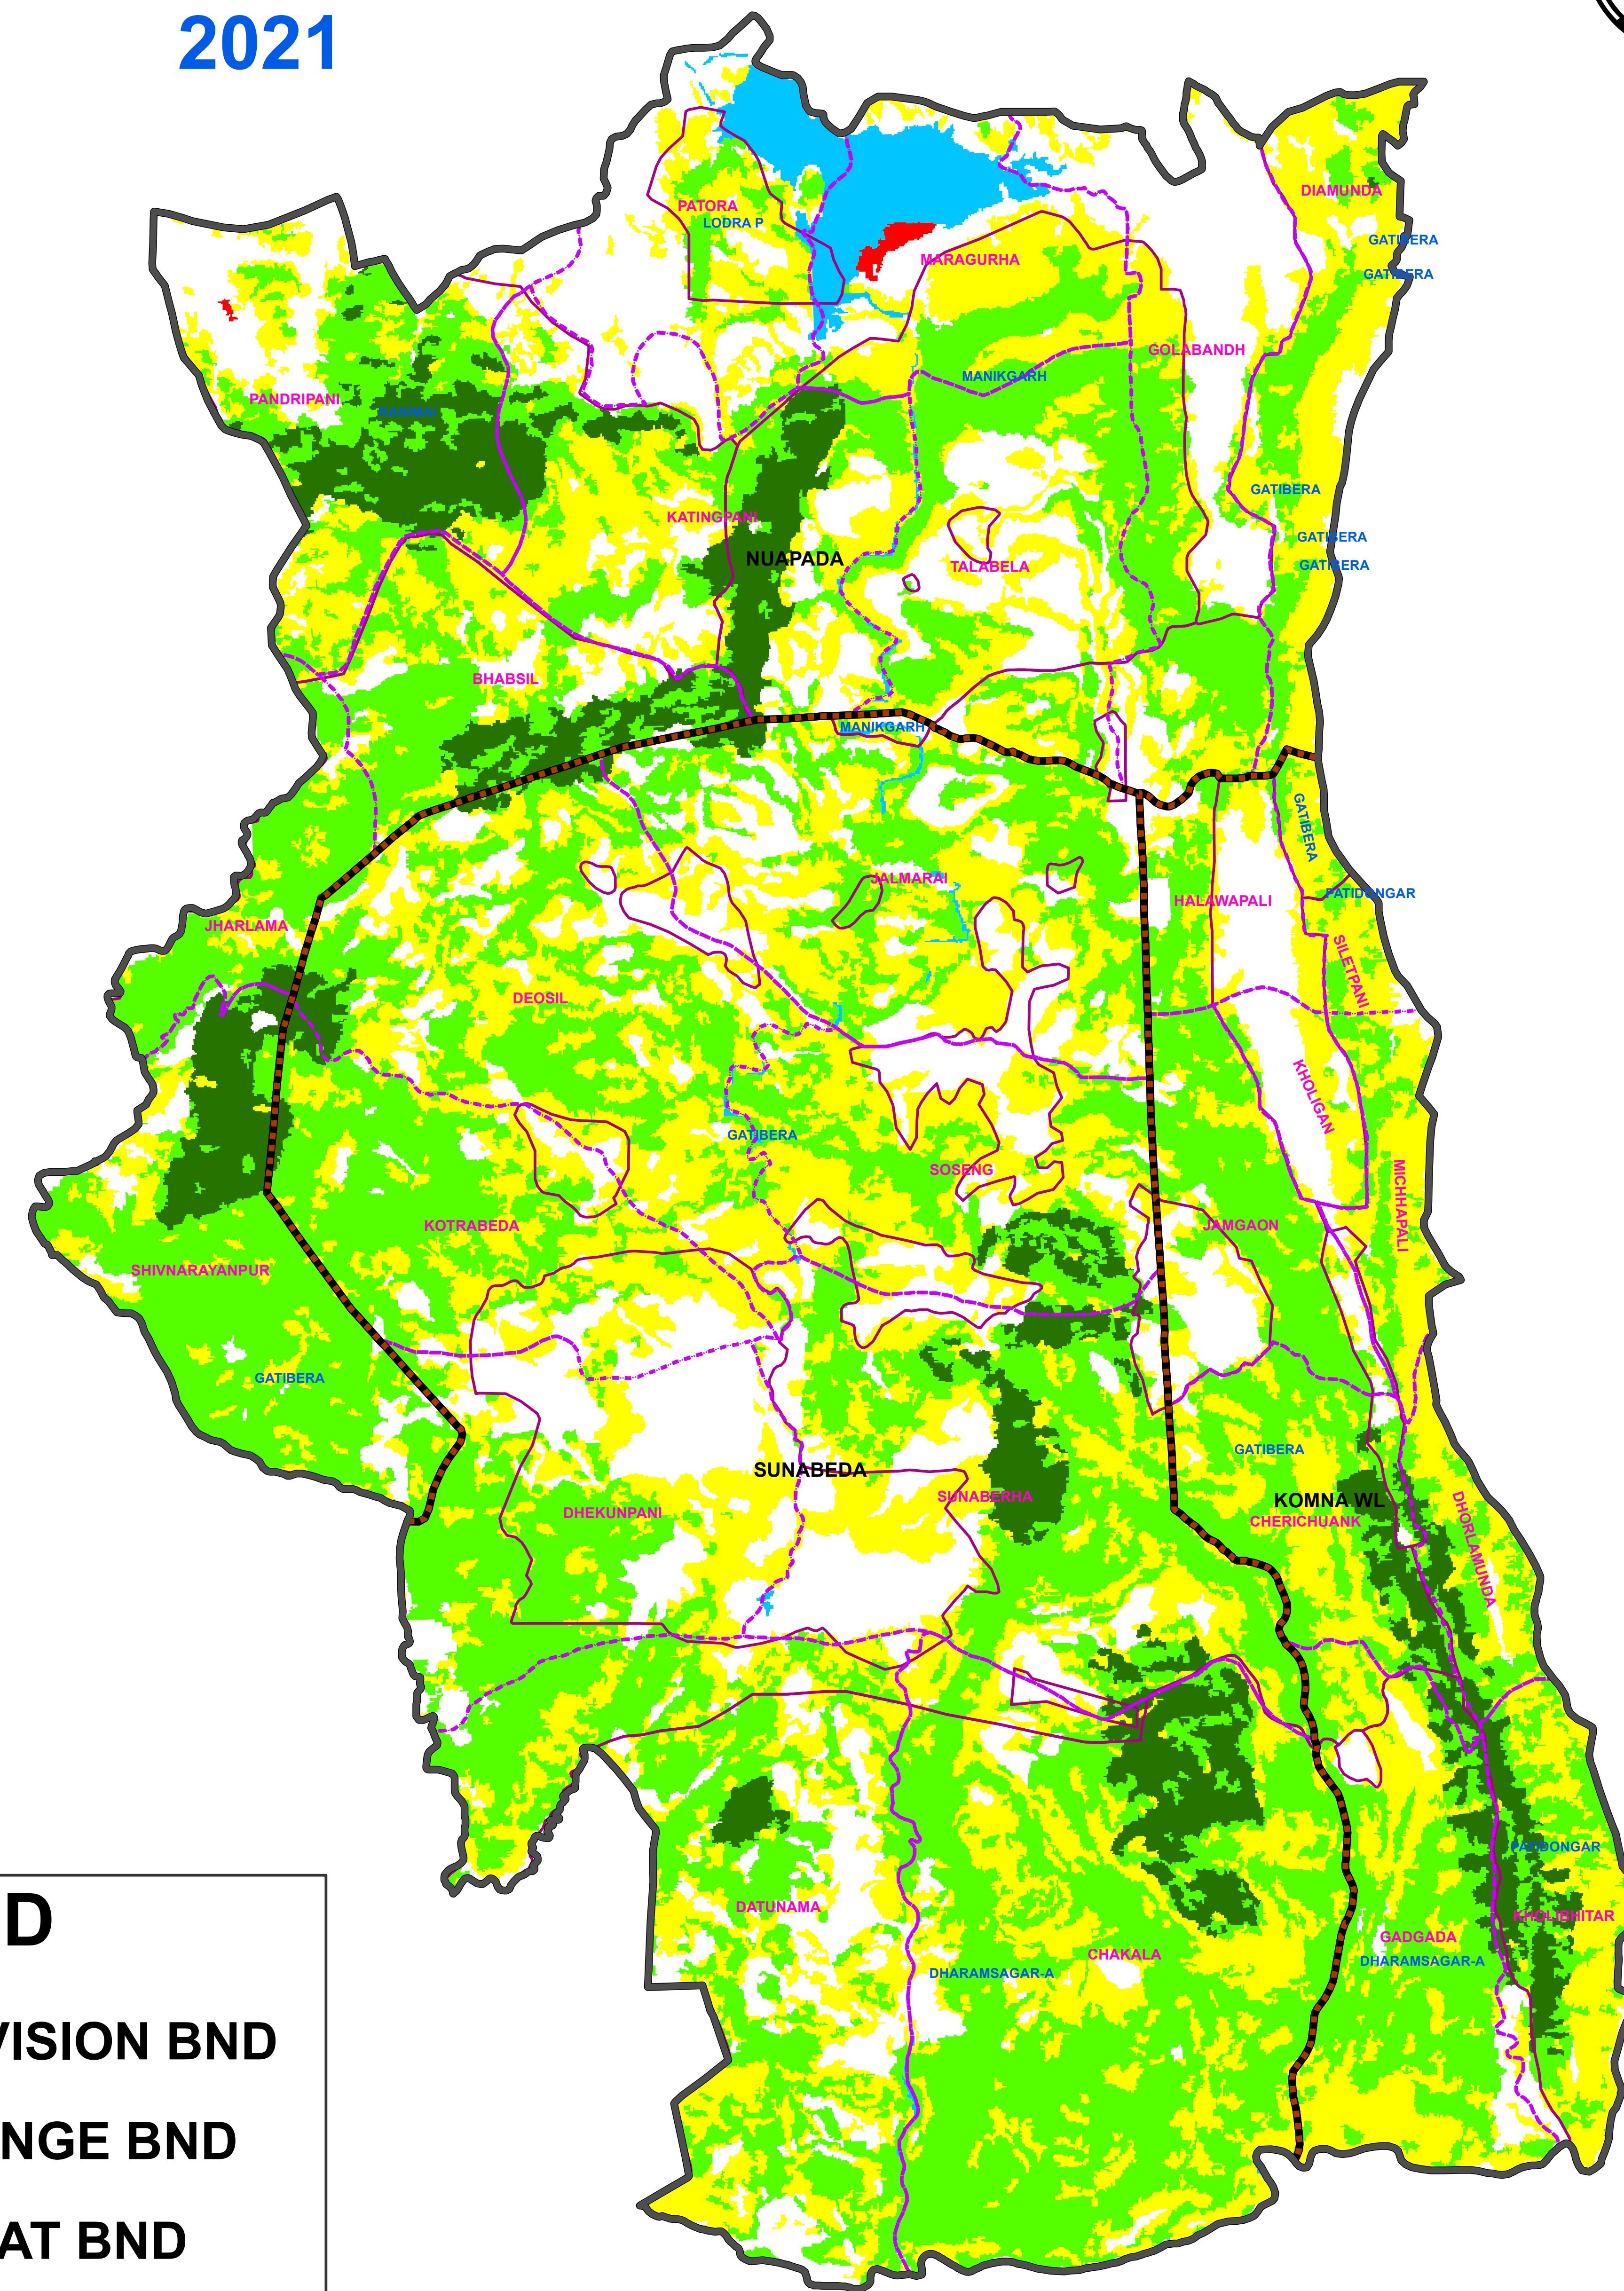

FOREST COVER CHANGE MAP OF SUNABEDA WL DIVISION

2019

2021

LEGEND

-  DIVISION BND
-  RANGE BND
-  BEAT BND
-  FOREST BND

-  Water
-  Non-Forest
-  Scrub
-  Open Forest
-  Moderately Dense Forest
-  Very Dense Forest

PREPARED BY : FOREST IT & GEOMATICS CENTRE
FOREST HEADQUARTERS, ODISHA
BHUBANESWAR