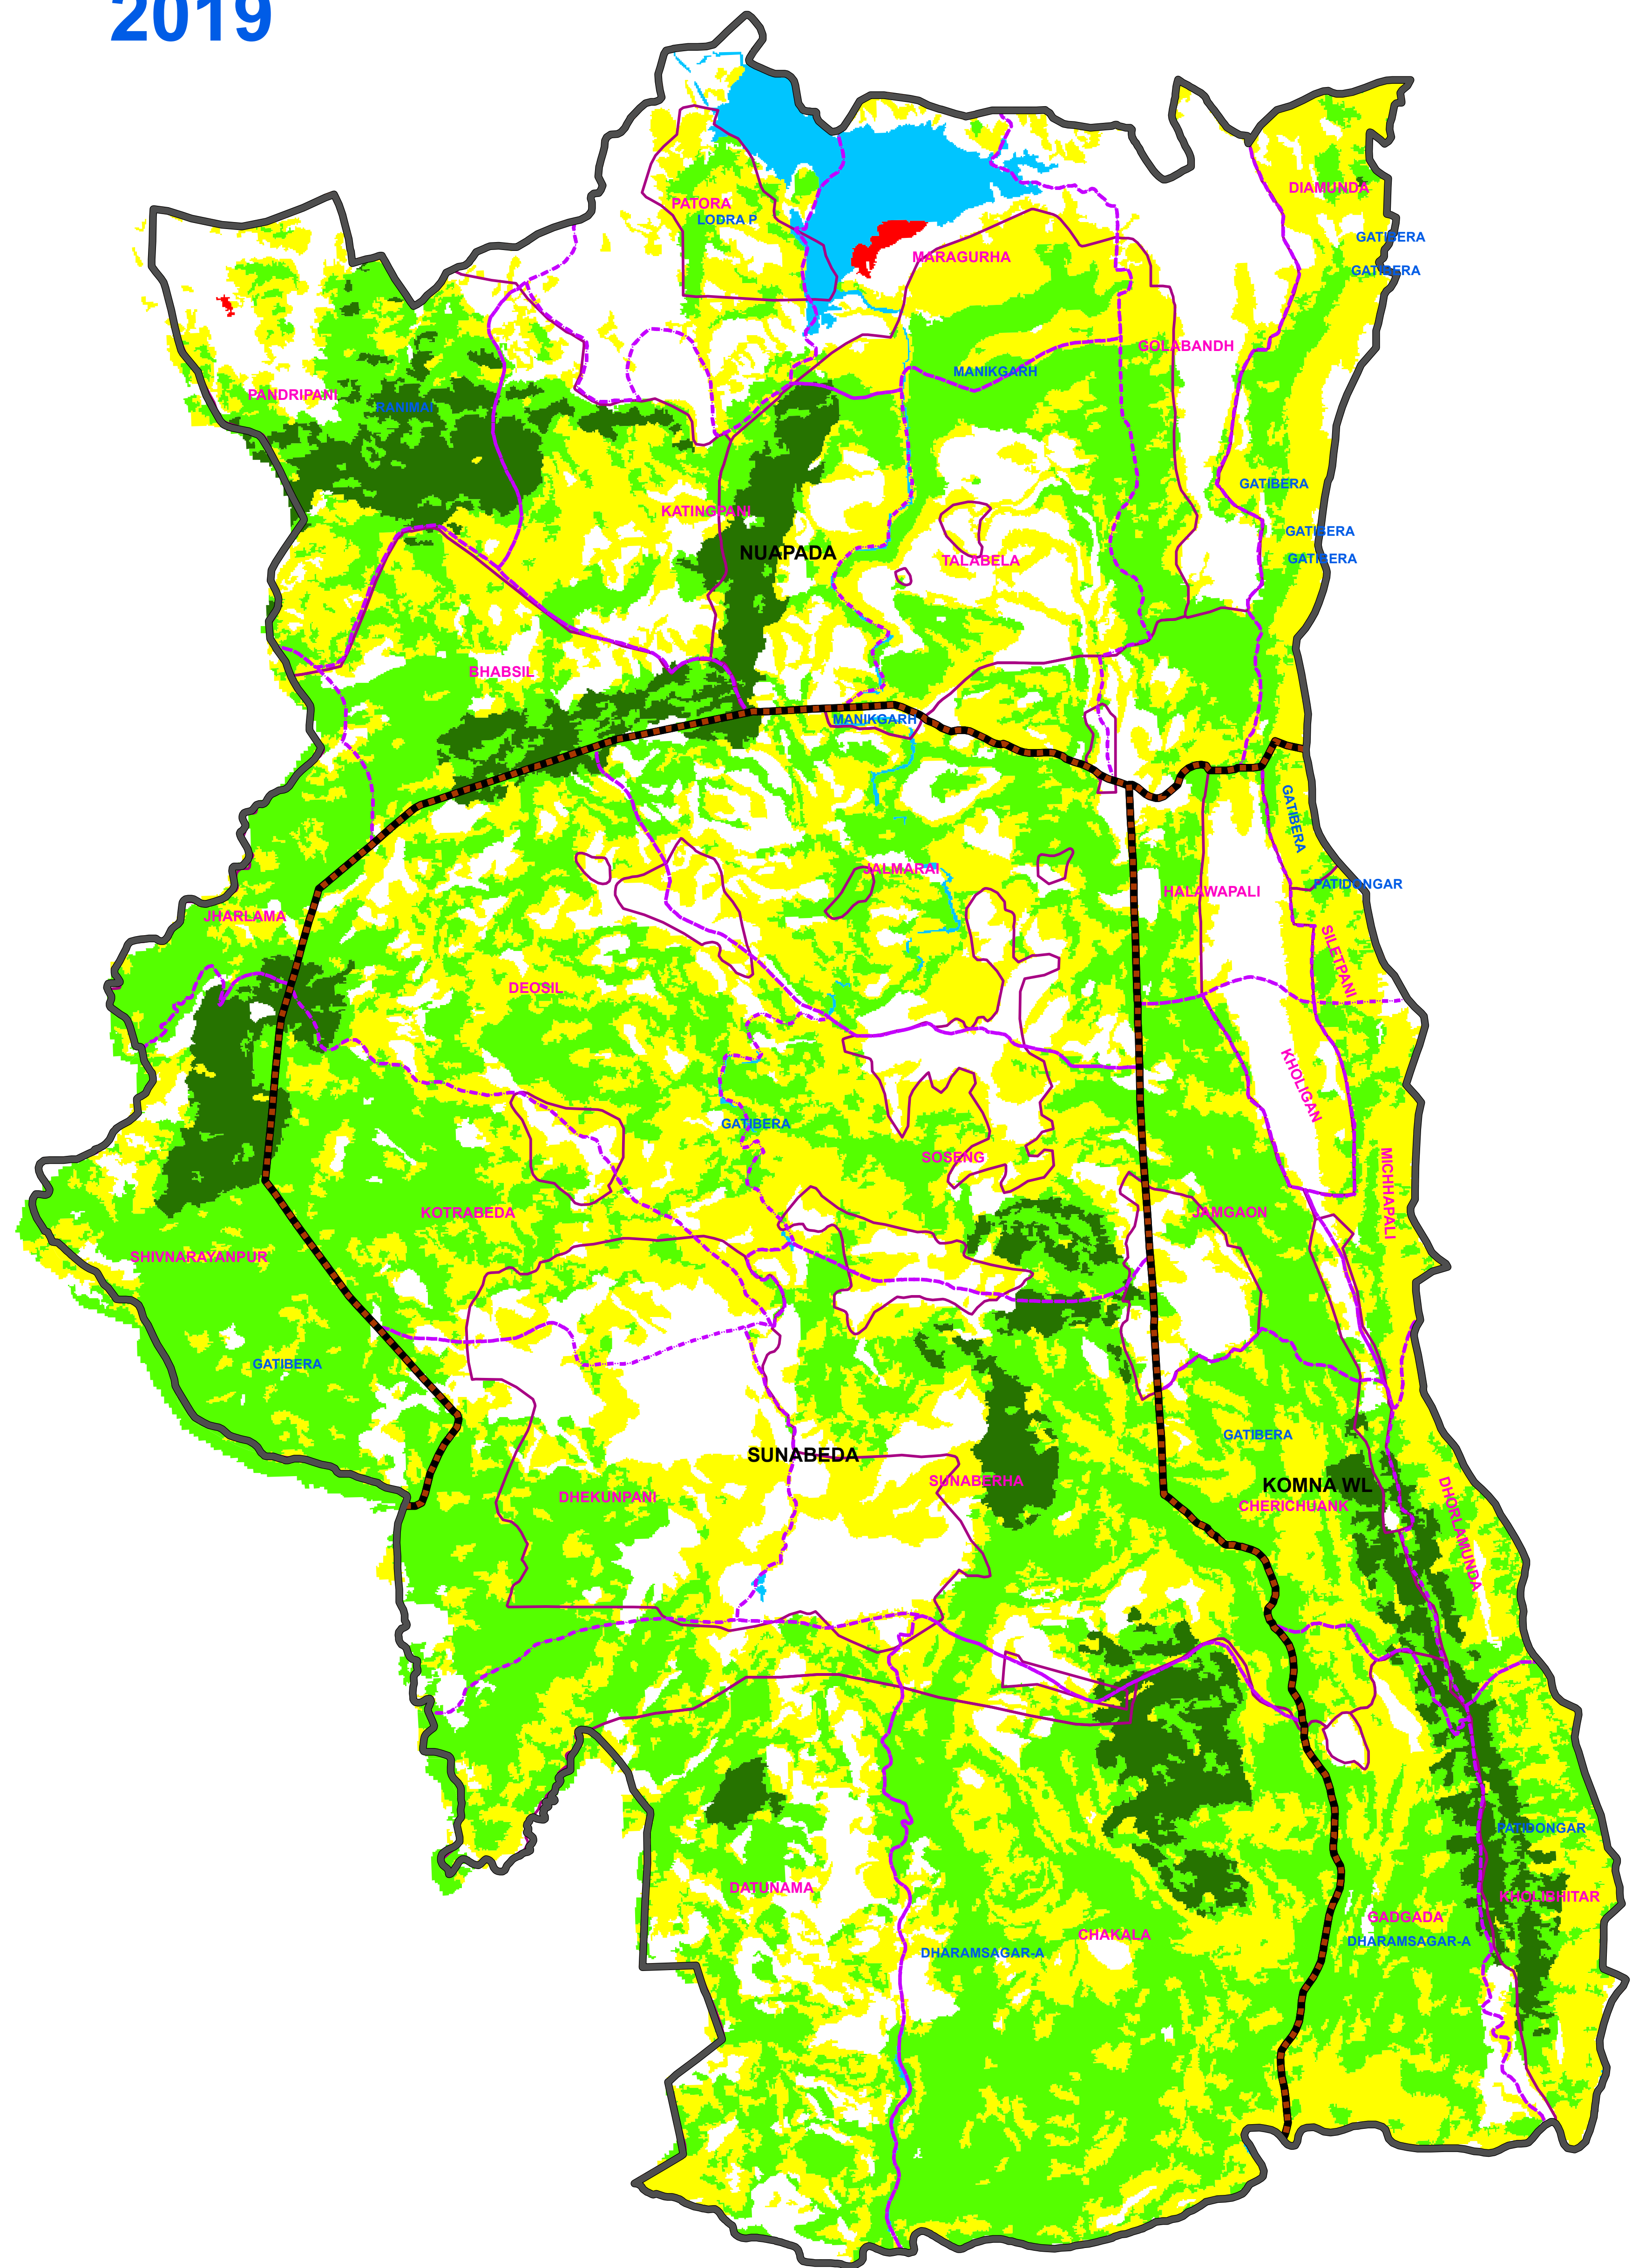

FOREST COVER CHANGE MAP OF SUNABEDA WL DIVISION

2019

2021

LEGEND

-  DIVISION BND
-  RANGE BND
-  BEAT BND
-  FOREST BND

-  Water
-  Non-Forest
-  Scrub
-  Open Forest
-  Moderately Dense Forest
-  Very Dense Forest

PREPARED BY : FOREST IT & GEOMATICS CENTRE
FOREST HEADQUARTERS, ODISHA
BHUBANESWAR