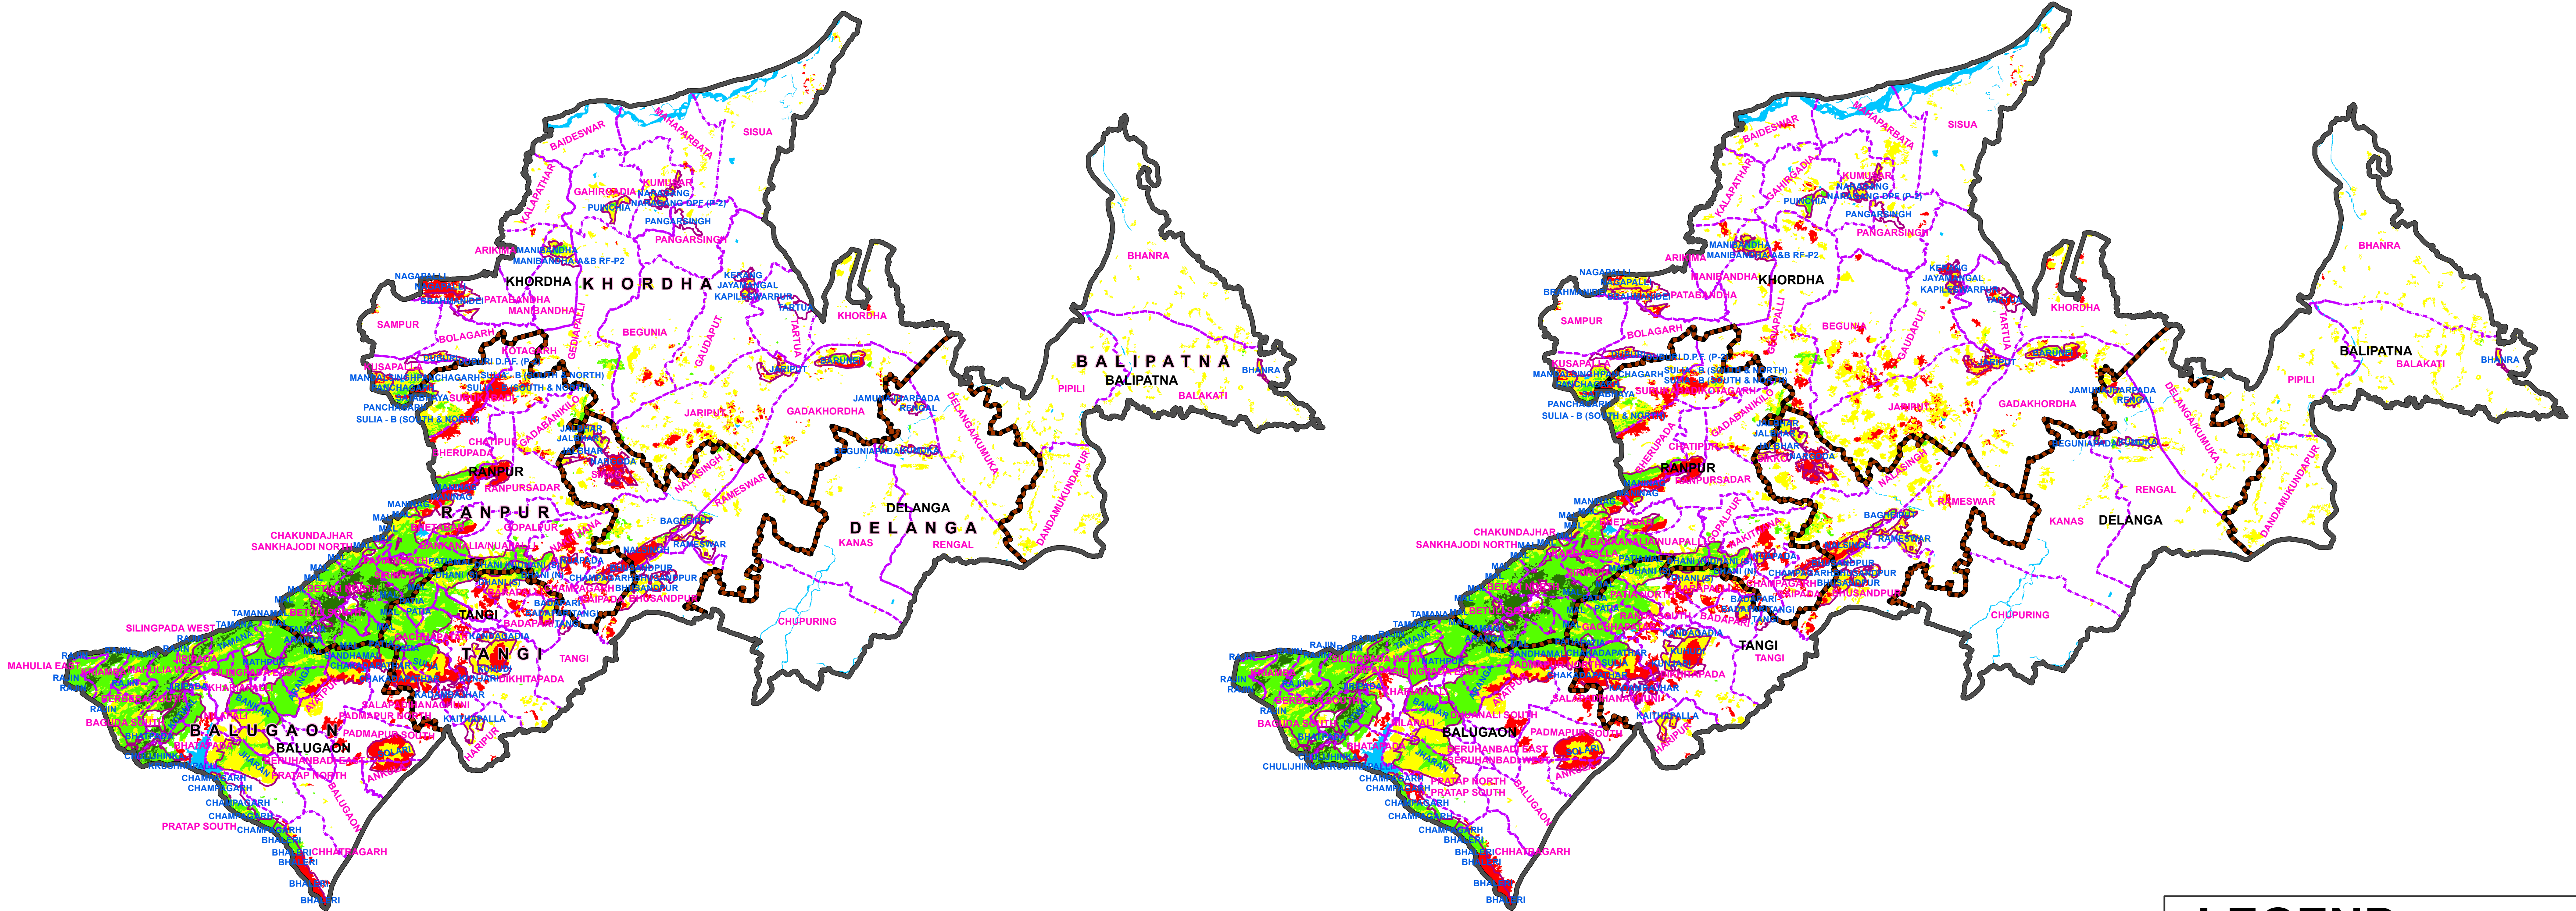

# FOREST COVER CHANGE MAP OF KHORDHA FOREST DIVISION,

2019

2021

## LEGEND

-  DIVISION BND
-  RANGE BND
-  BEAT BND
-  FOREST BND

-  Water
-  Non-Forest
-  Scrub
-  Open Forest
-  Moderately Dense Forest
-  Very Dense Forest

PREPARED BY : FOREST IT & GEOMATICS CENTRE  
FOREST HEADQUARTERS, ODISHA  
BHUBANESWAR