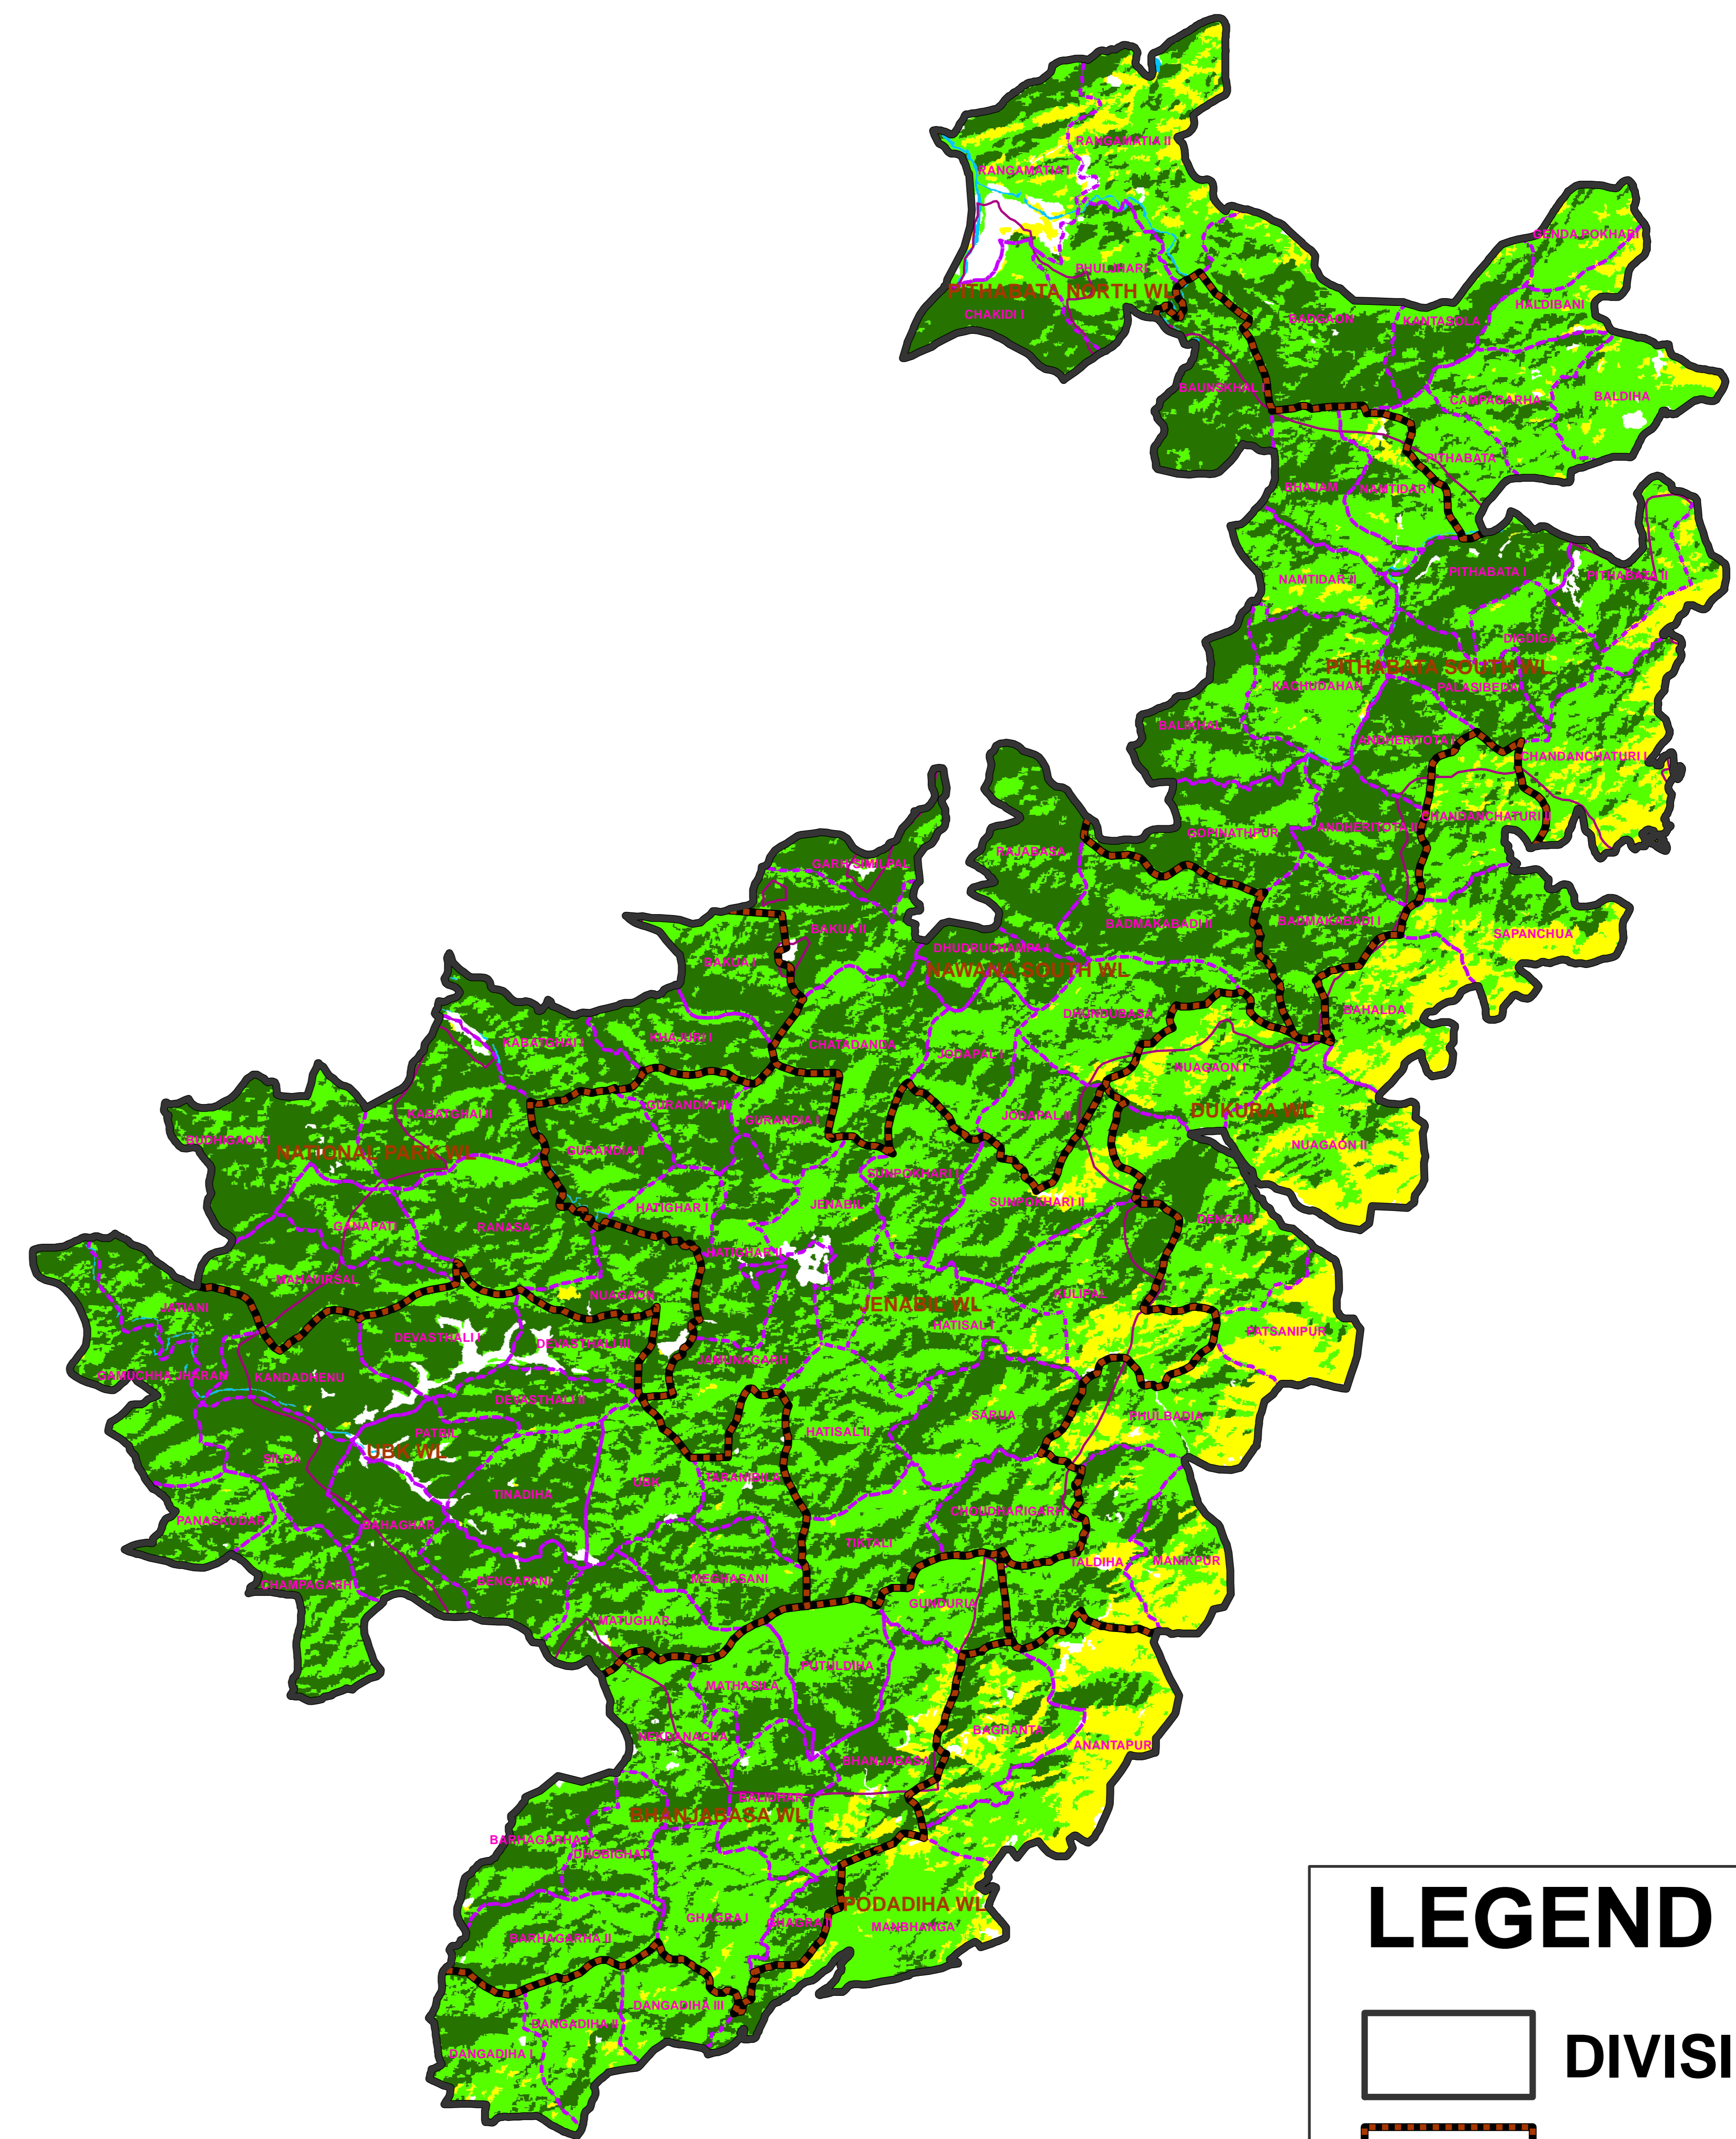

FOREST COVER CHANGE MAP OF SIMILIPAL SOUTH WL DIVISION,

2019

2017

Water
 Non-Forest
 Scrub
 Open Forest
 Moderately Dense Forest
 Very Dense Forest

LEGEND

- DIVISION BND
- RANGE BND
- BEAT BND
- FOREST BND