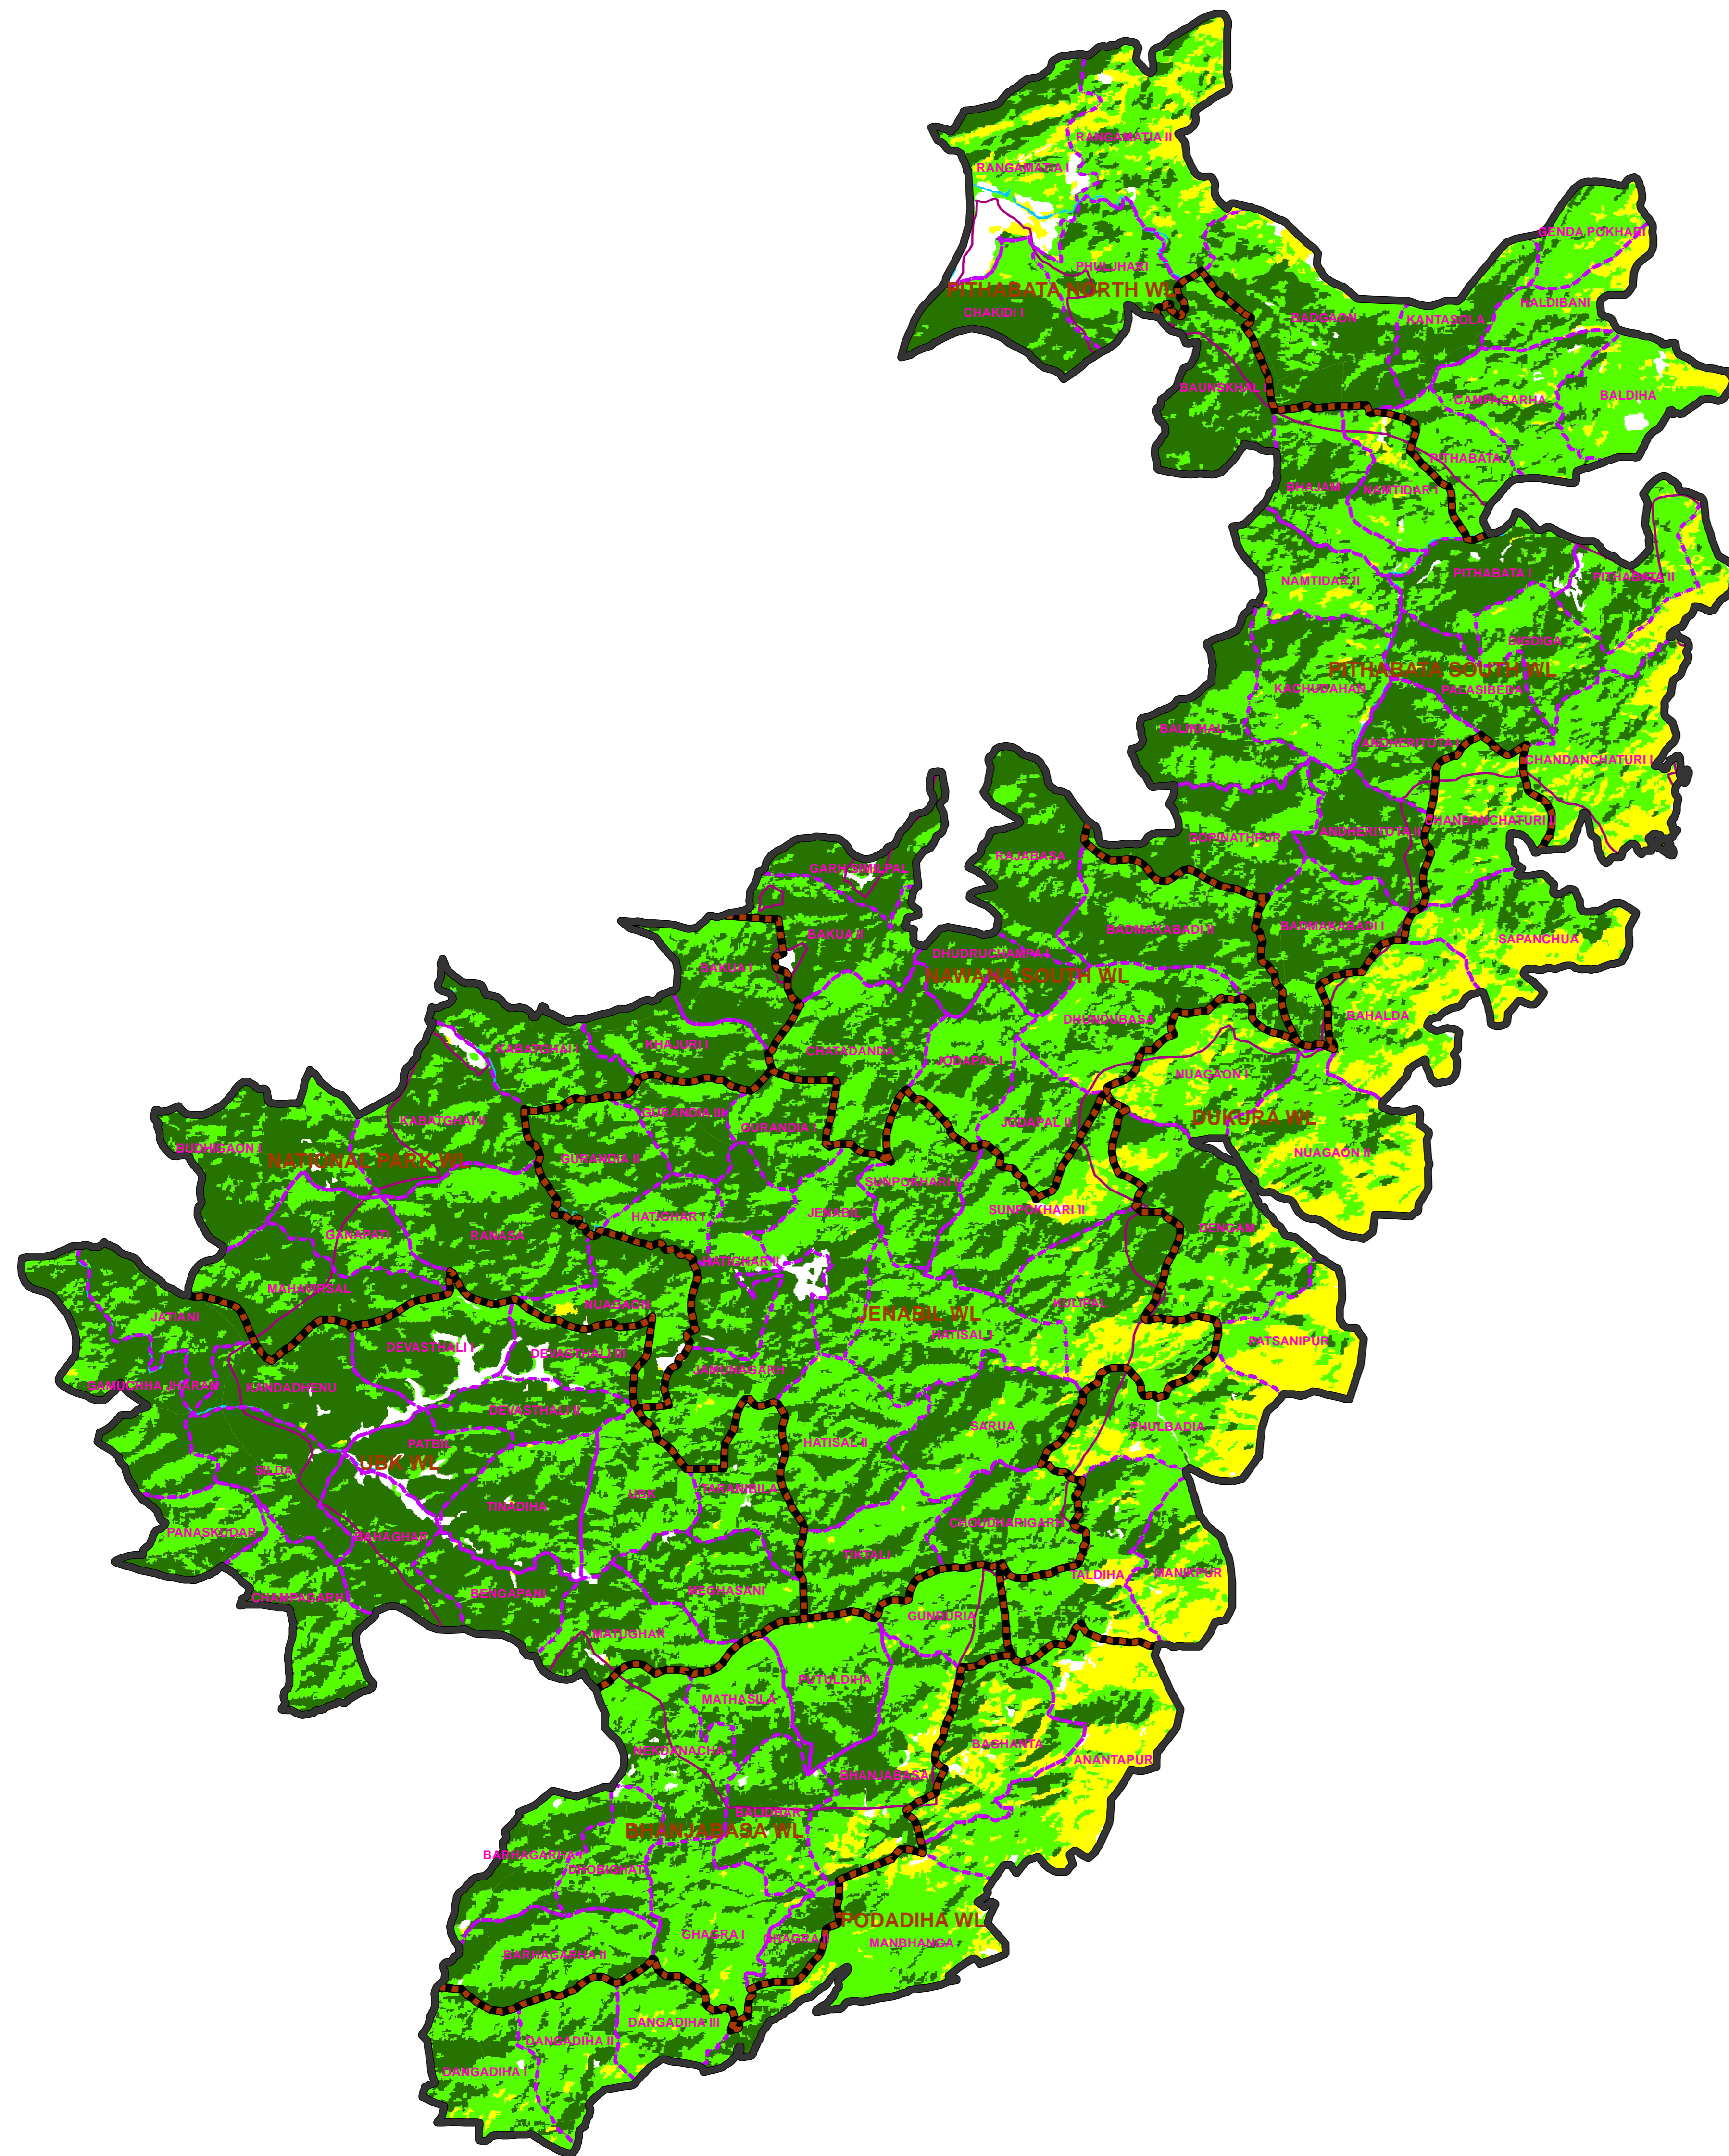

FOREST COVER CHANGE MAP OF SIMILIPAL SOUTH WL DIVISION,

2019

2017

Water
 Non-Forest
 Scrub
 Open Forest
 Moderately Dense Forest
 Very Dense Forest

LEGEND

- DIVISION BND
- RANGE BND
- BEAT BND
- FOREST BND