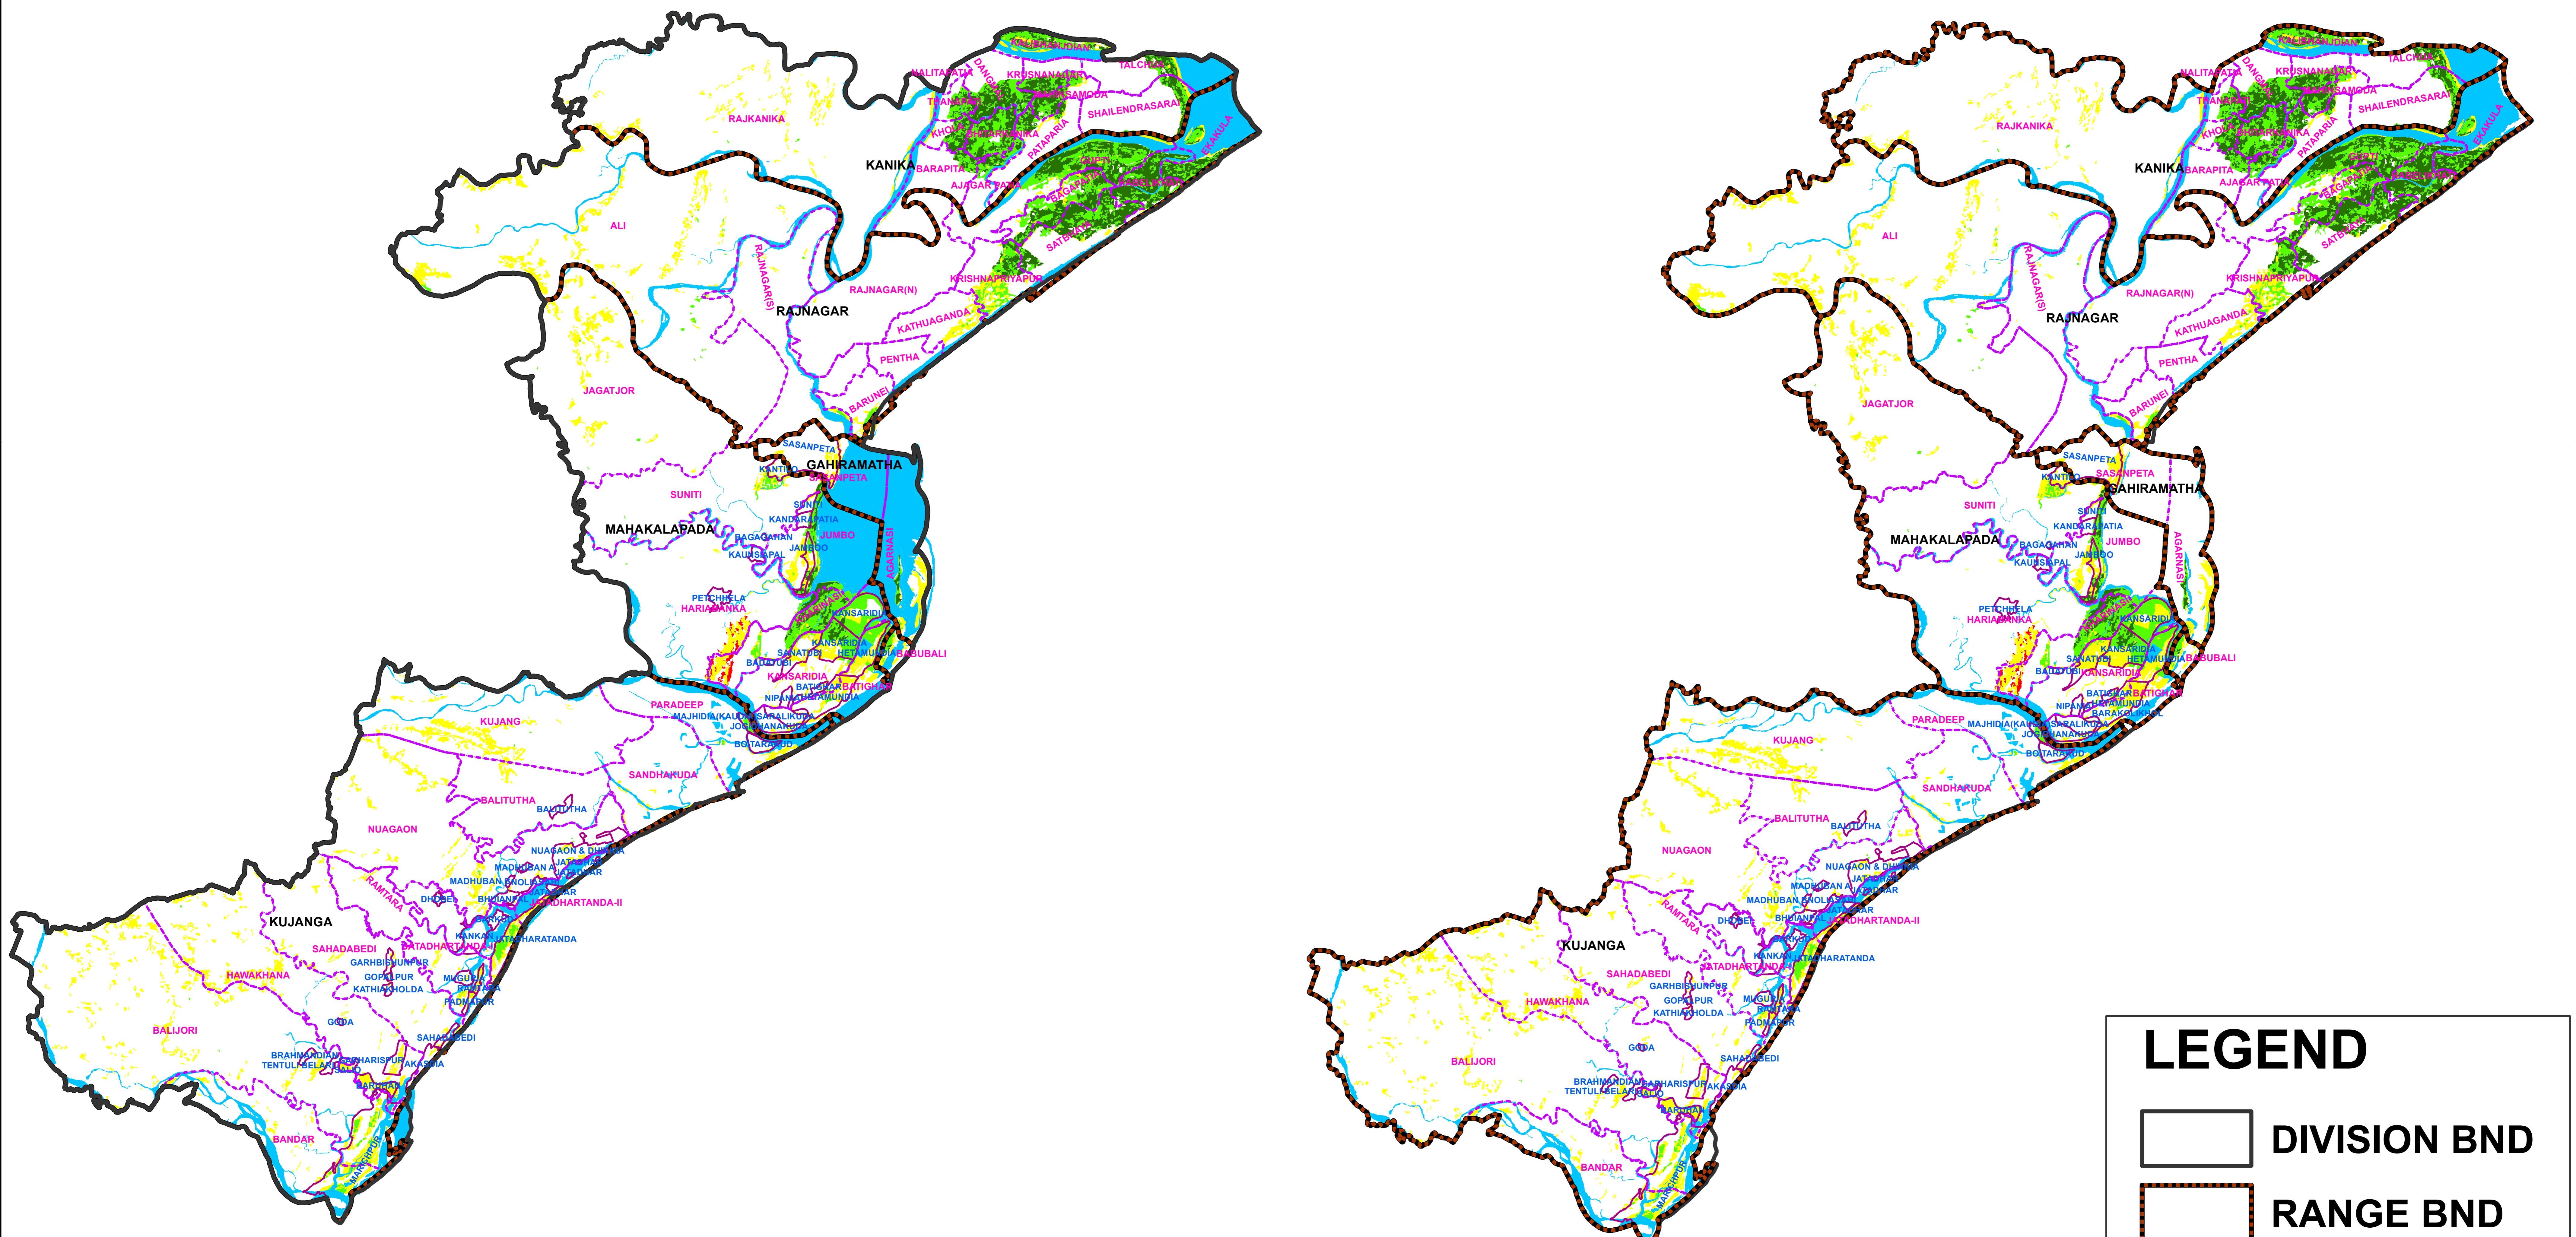

# FOREST COVER CHANGE MAP OF RAJNAGAR WL DIVISION,

2019

2021

20°45'0"N  
20°30'0"N  
20°15'0"N  
20°0'0"N  
19°45'0"N

20°45'0"N  
20°30'0"N  
20°15'0"N  
20°0'0"N  
19°45'0"N

### LEGEND

- DIVISION BND
- RANGE BND
- BEAT BND
- FOREST BND

Water
  Non-Forest
  Scrub
  Open Forest
  Moderately Dense Forest
  Very Dense Forest

PREPARED BY : FOREST IT & GEOMATICS CENTRE  
FOREST HEADQUARTERS, ODISHA  
BHUBANESWAR