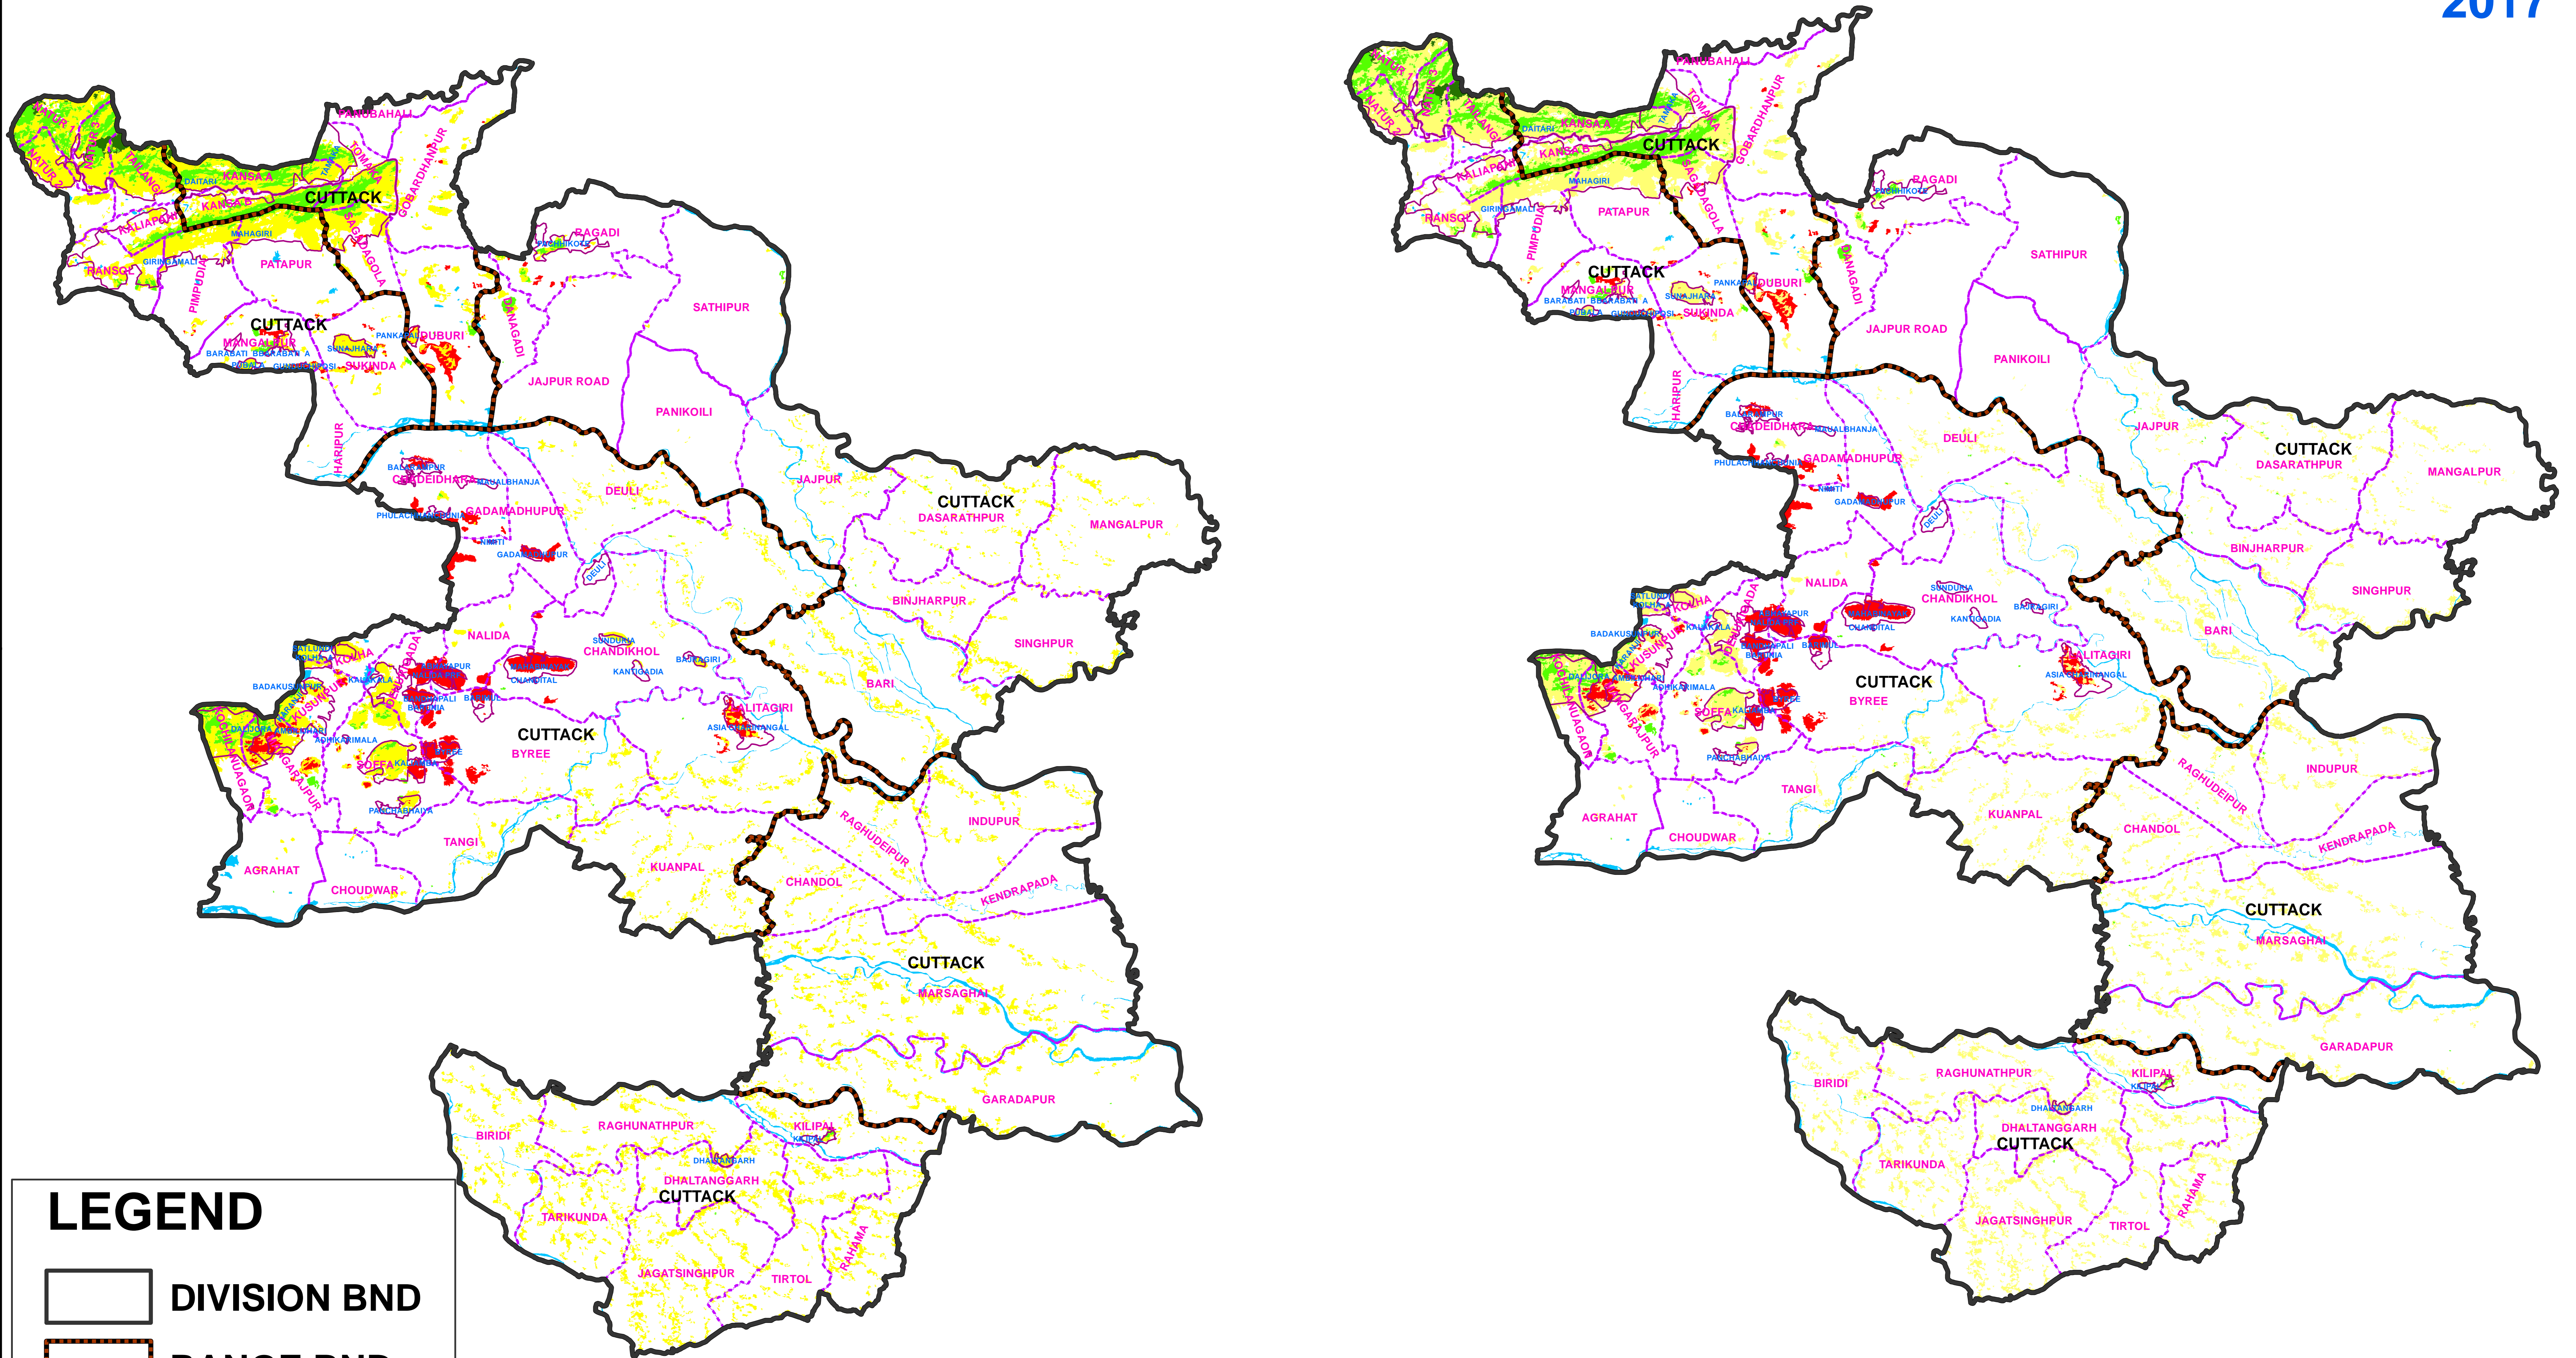

FOREST COVER CHANGE MAP OF CUTTACK FOREST DIVISION,

2019

2017

LEGEND

-  DIVISION BND
-  RANGE BND
-  BEAT BND
-  FOREST BND

-  Water
-  Non-Forest
-  Scrub
-  Open Forest
-  Moderately Dense Forest
-  Very Dense Forest