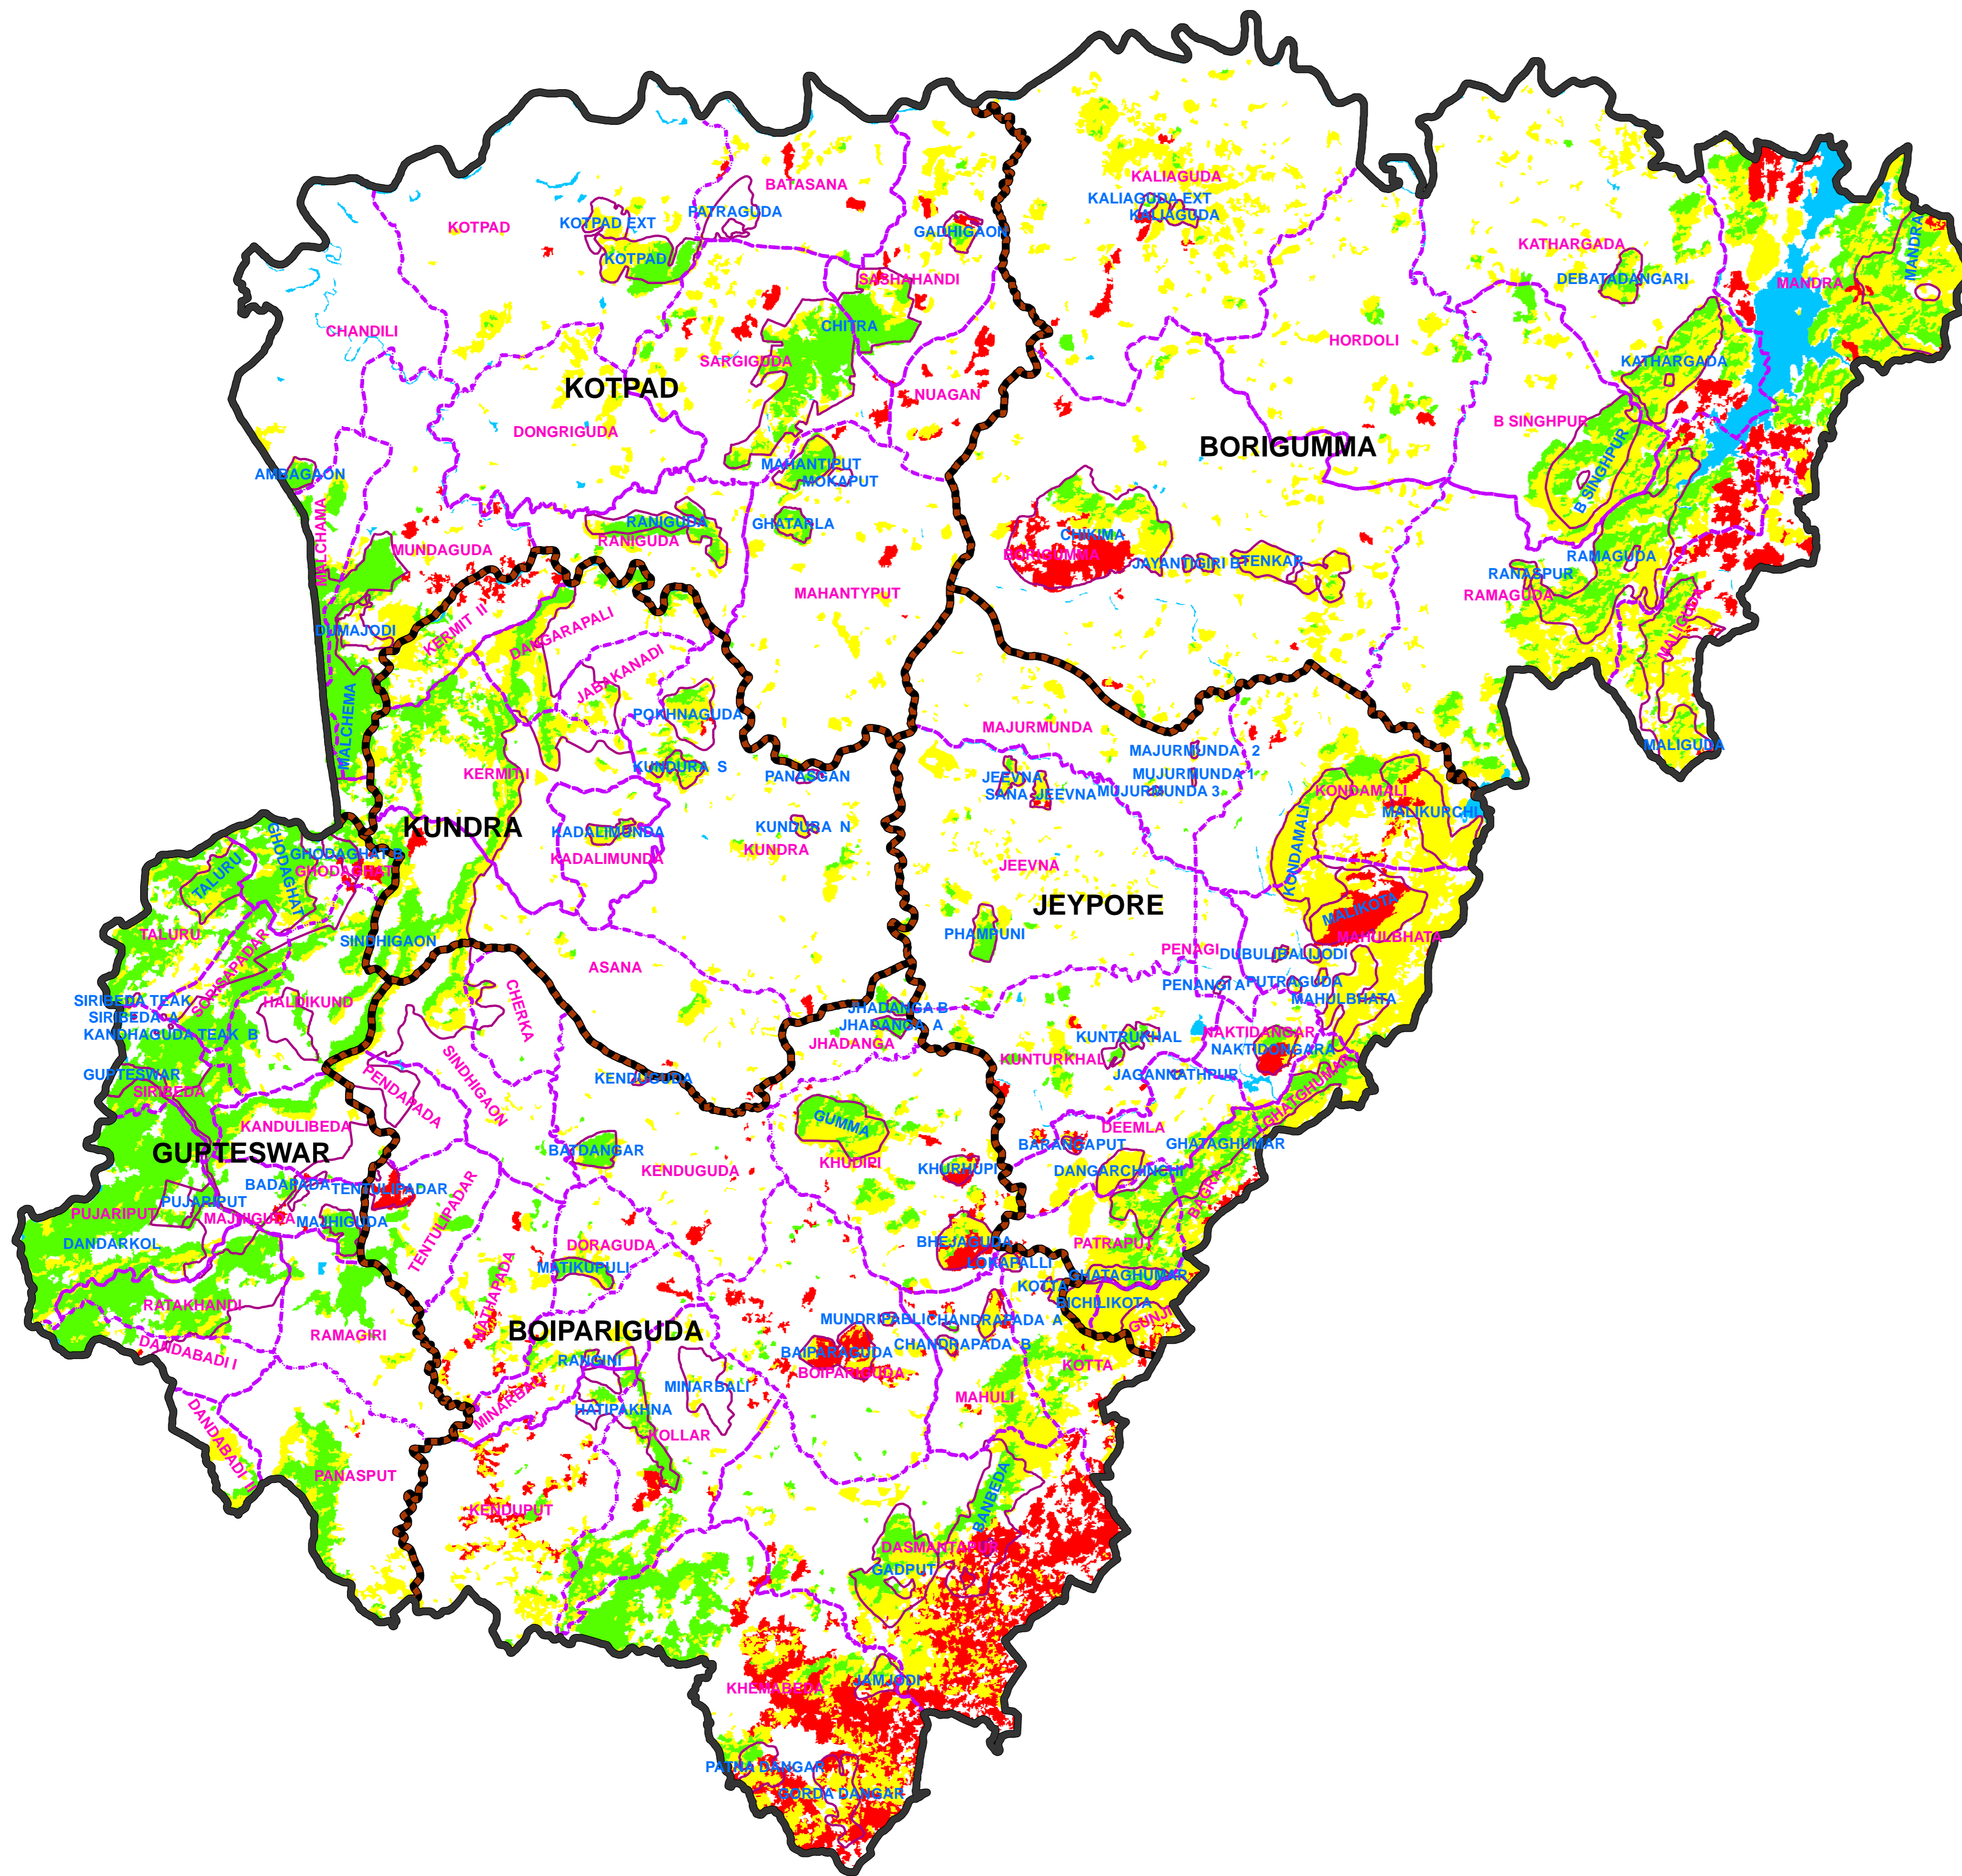

FOREST COVER CHANGE MAP OF JEYPORE FOREST DIVISION,

2019

2017

LEGEND

-  DIVISION BND
-  RANGE BND
-  BEAT BND
-  FOREST BND

-  Water
-  Non-Forest
-  Scrub
-  Open Forest
-  Moderately Dense Forest
-  Very Dense Forest