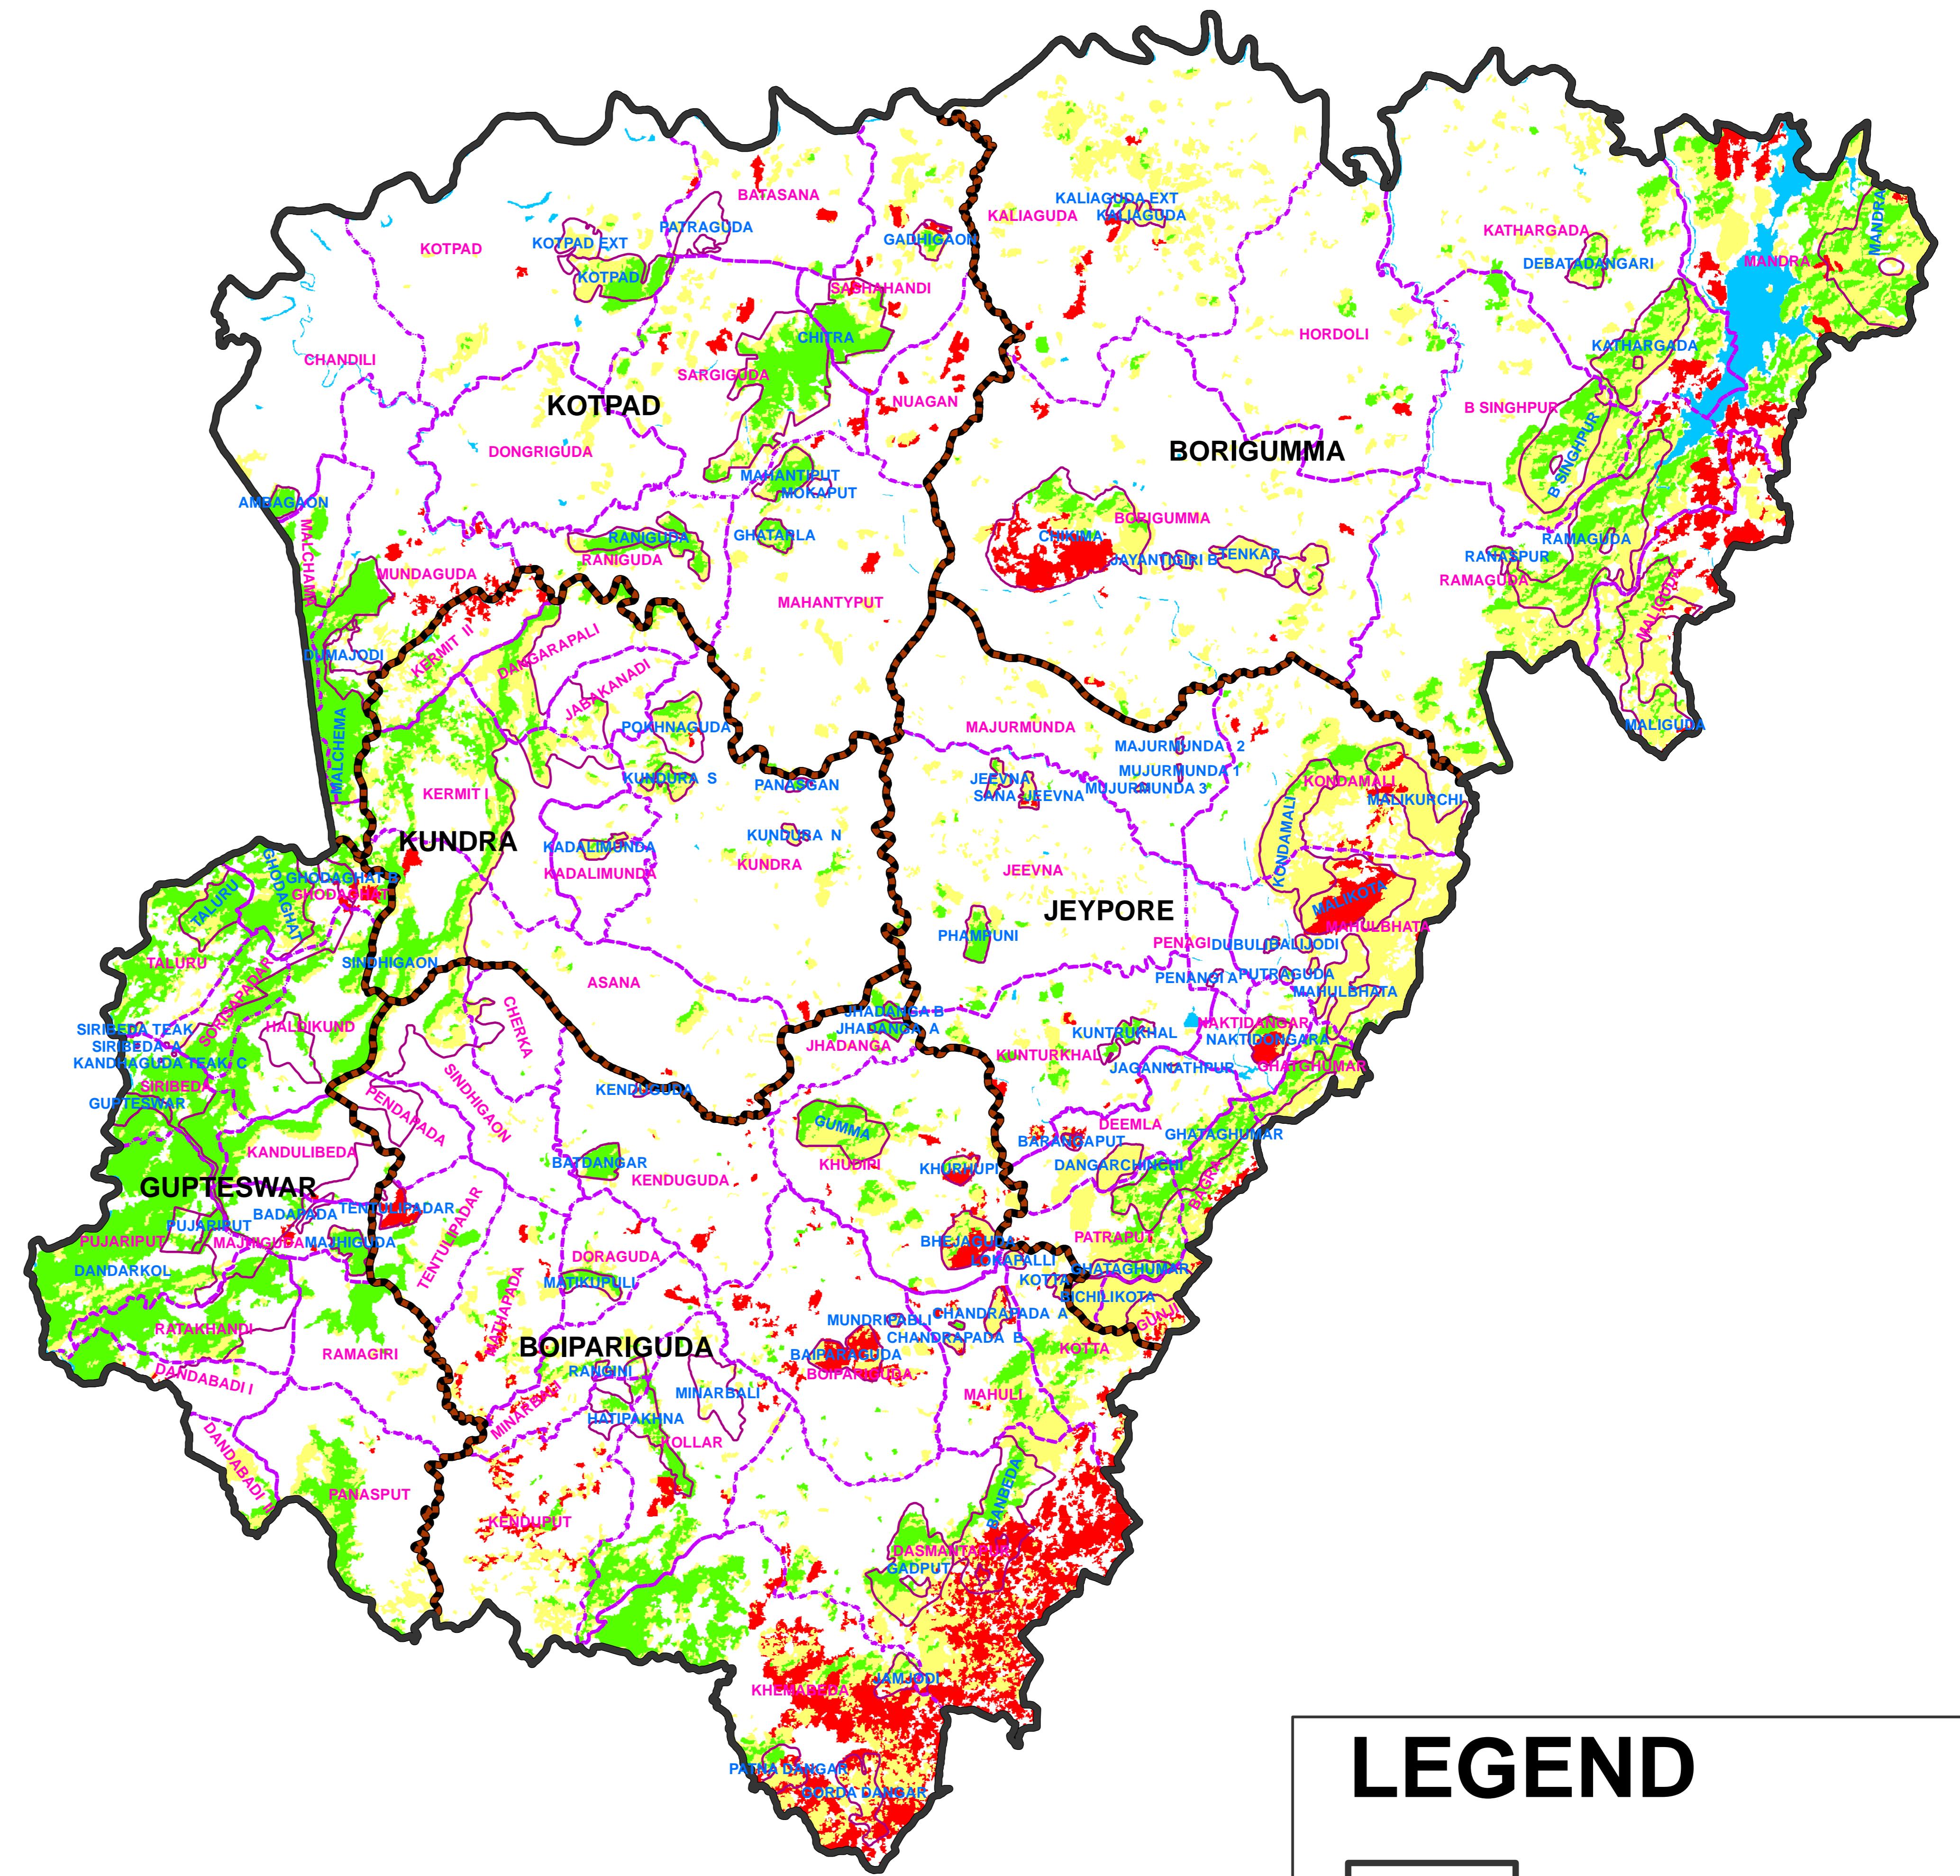

FOREST COVER CHANGE MAP OF JEYPORE FOREST DIVISION,

2019

2017

LEGEND

-  DIVISION BND
-  RANGE BND
-  BEAT BND
-  FOREST BND

-  Water
-  Non-Forest
-  Scrub
-  Open Forest
-  Moderately Dense Forest
-  Very Dense Forest