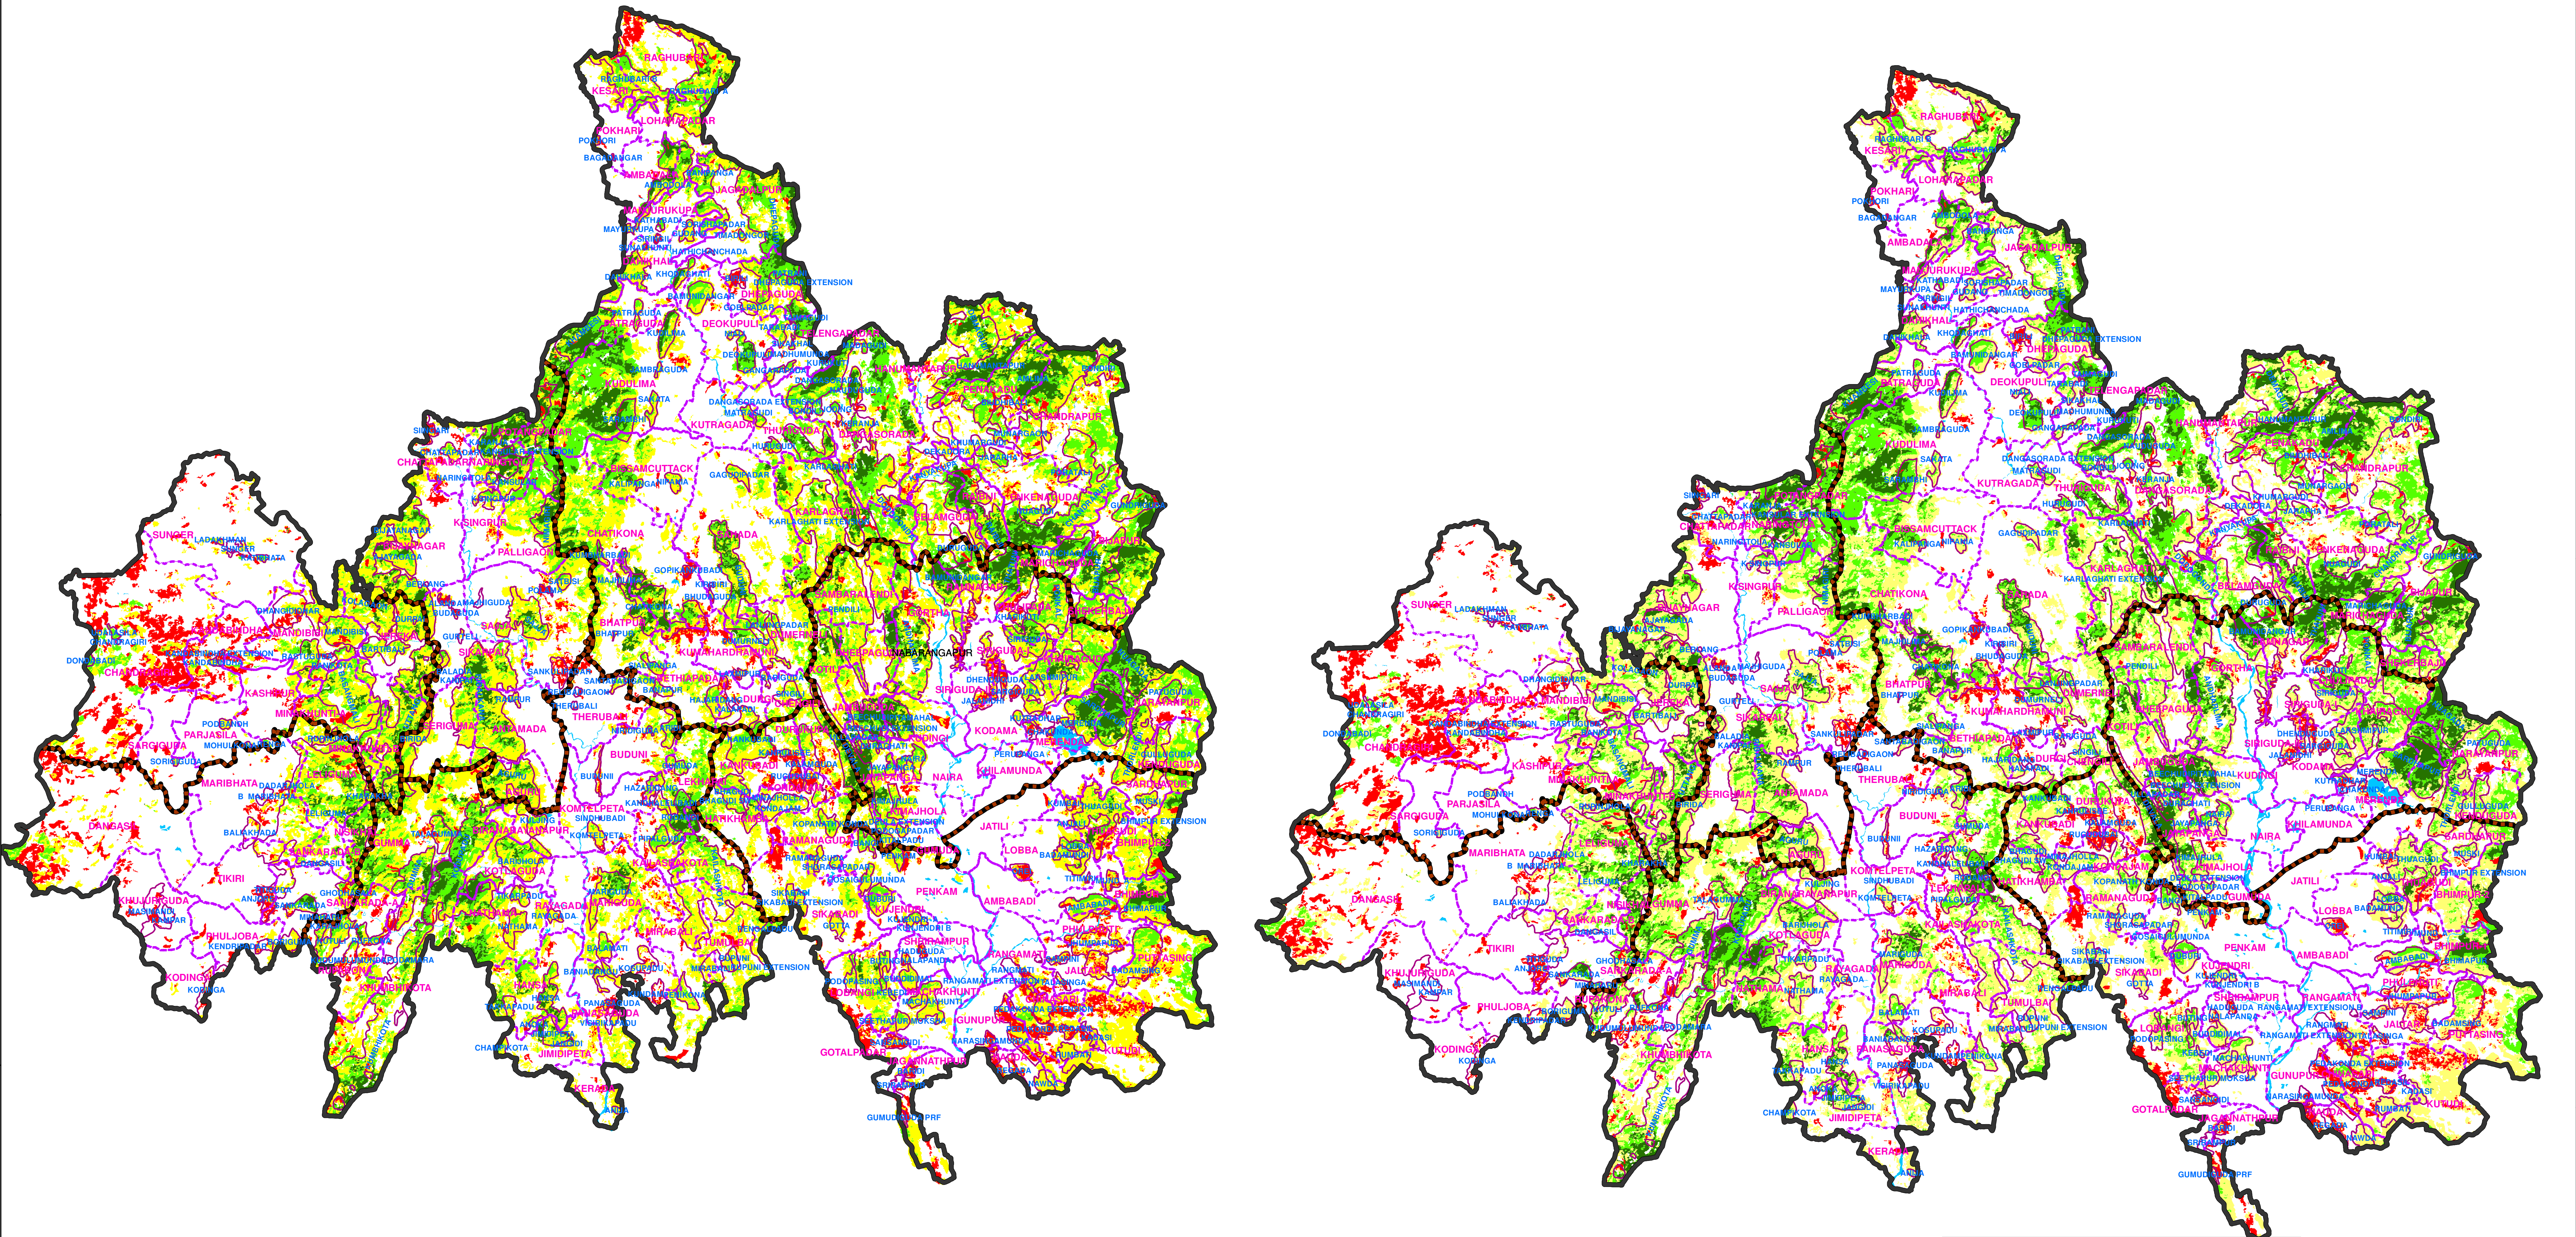

83°0'0"E

83°30'0"E

84°0'0"E

84°30'0"E

85°0'0"E

FOREST COVER CHANGE MAP OF RAYAGADA FOREST DIVISION,

2019

2017

20°0'0"N

20°0'0"N

19°30'0"N

19°30'0"N

19°0'0"N

19°0'0"N

LEGEND

-  DIVISION BND
-  RANGE BND
-  BEAT BND
-  FOREST BND

-  Water
-  Non-Forest
-  Scrub
-  Open Forest
-  Moderately Dense Forest
-  Very Dense Forest

83°0'0"E

83°30'0"E

84°0'0"E

84°30'0"E

85°0'0"E