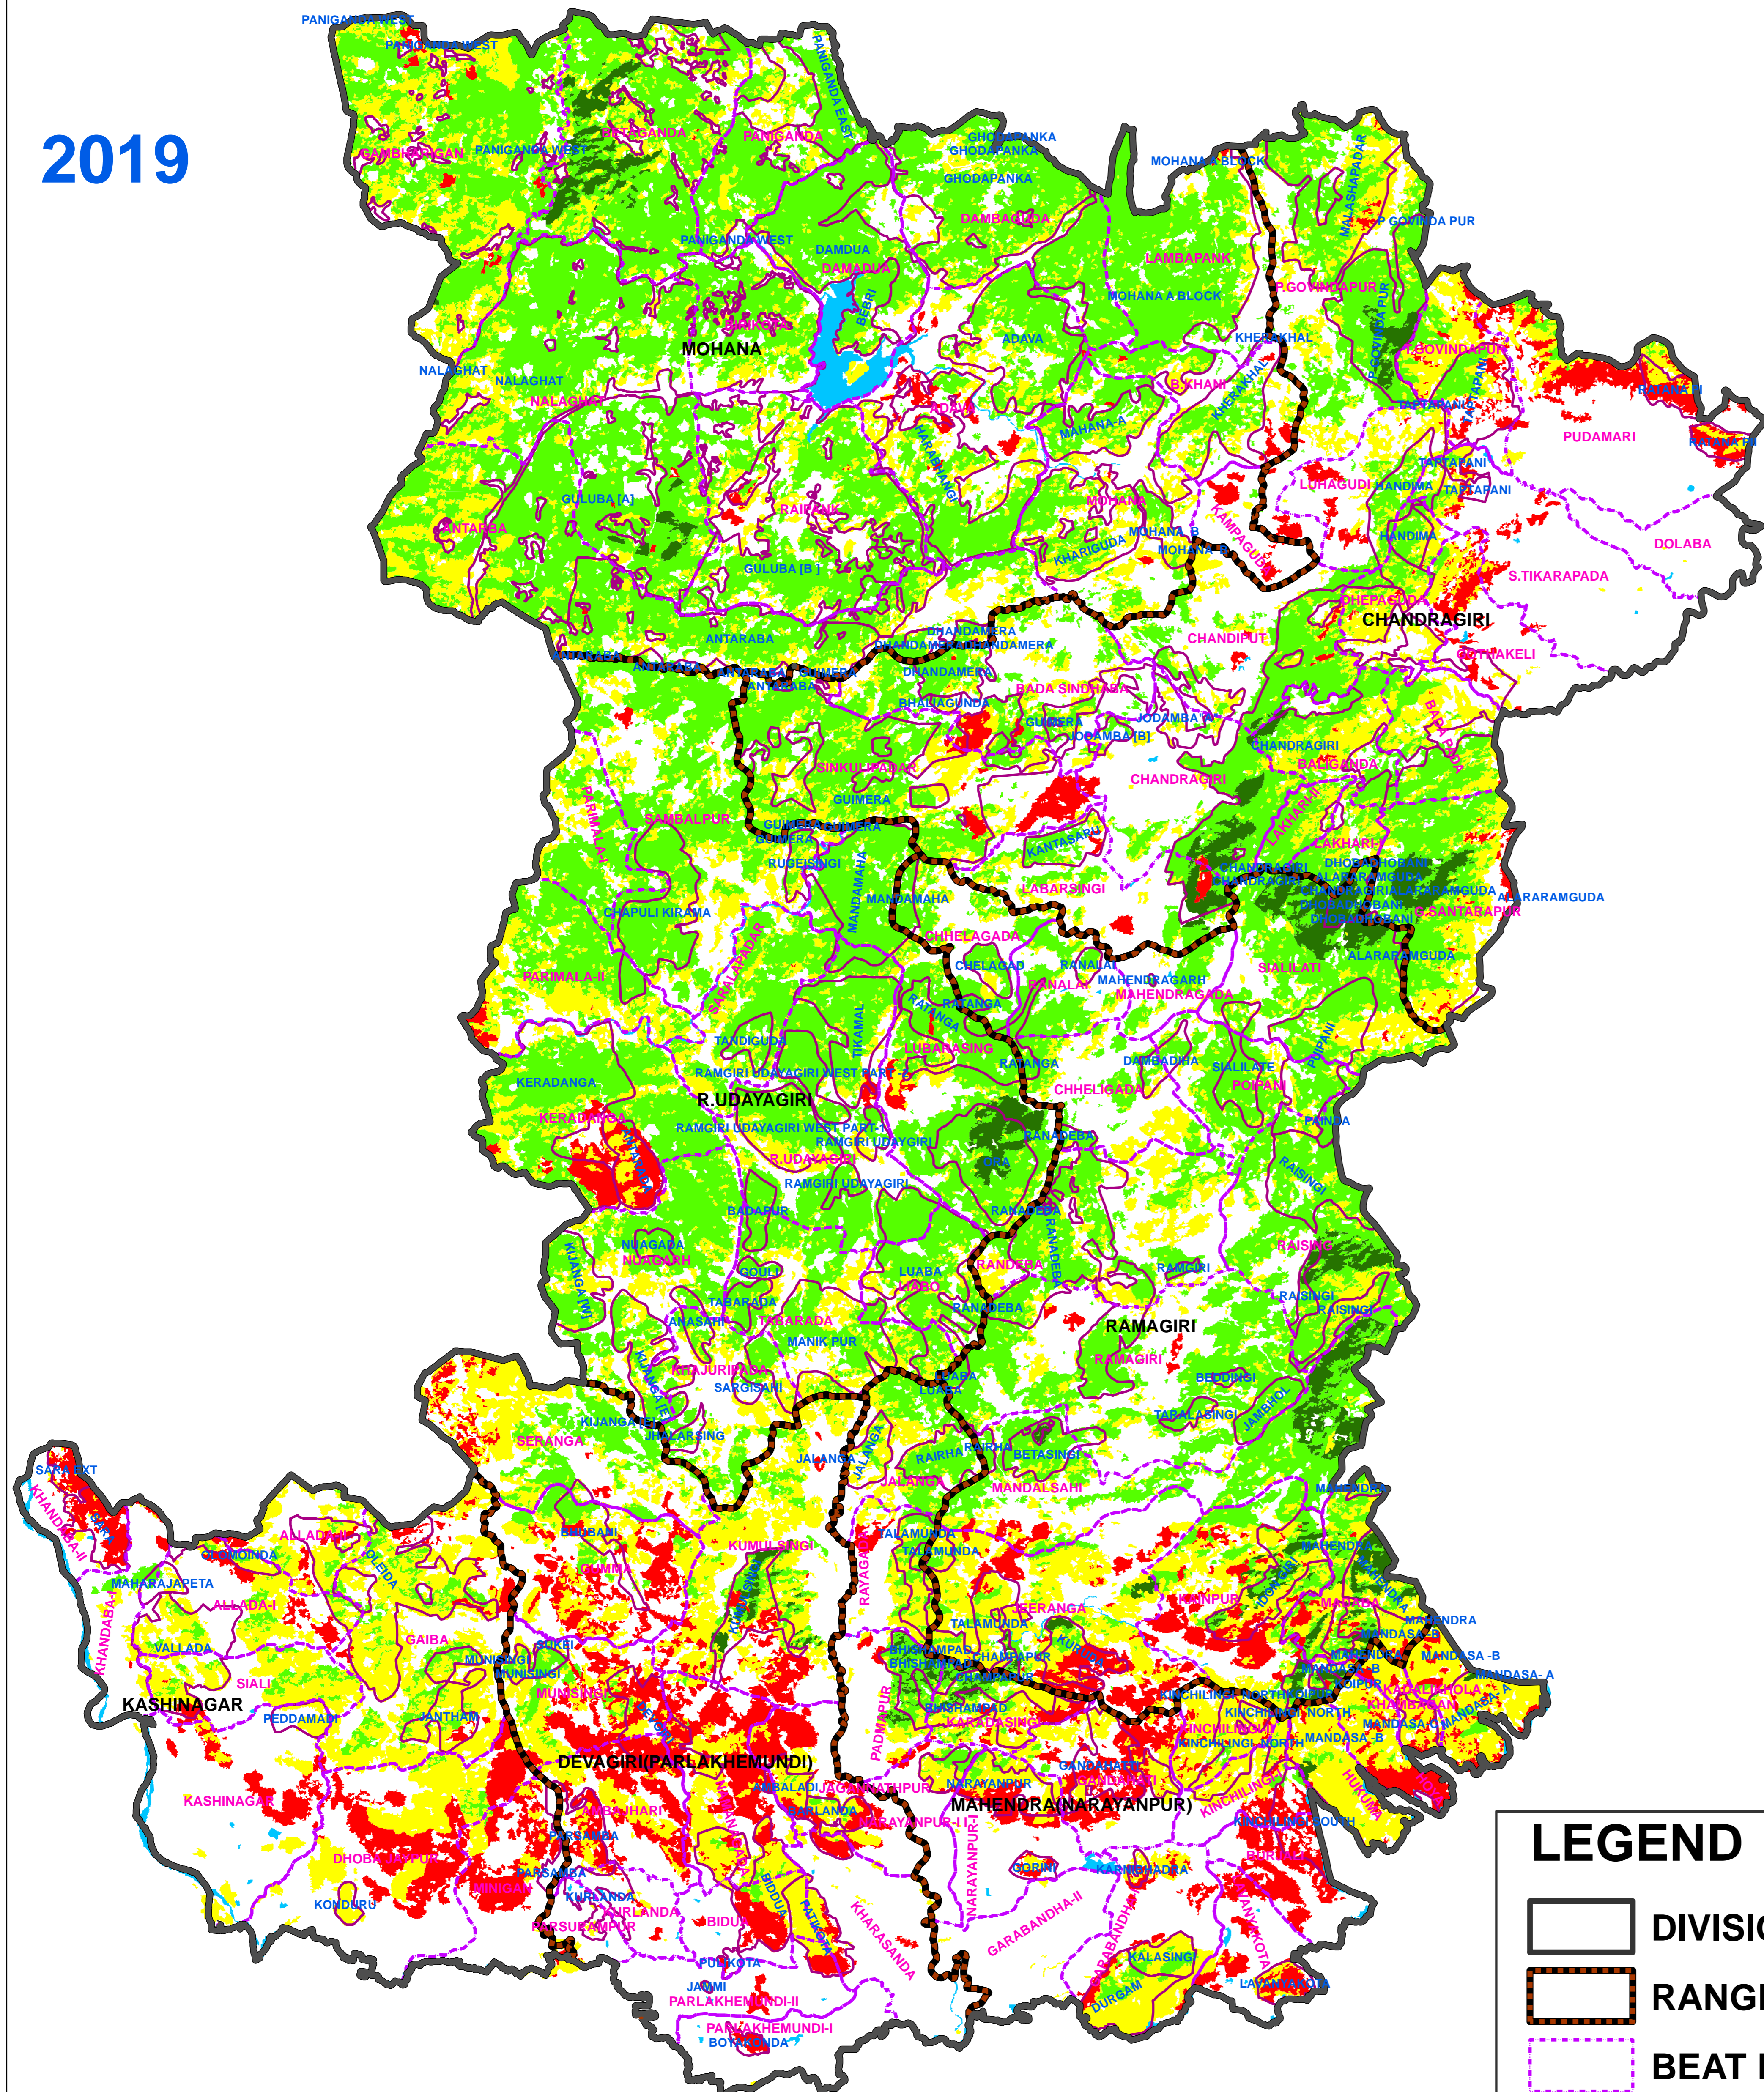

# FOREST COVER CHANGE MAP OF PARALAKHEMUNDI FOREST DIVISION,

2019

2021

## LEGEND

-  DIVISION BND
-  RANGE BND
-  BEAT BND
-  FOREST BND

-  Water
-  Non-Forest
-  Scrub
-  Open Forest
-  Moderately Dense Forest
-  Very Dense Forest

PREPARED BY : FOREST IT & GEOMATICS CENTRE  
FOREST HEADQUARTERS, ODISHA  
BHUBANESWAR