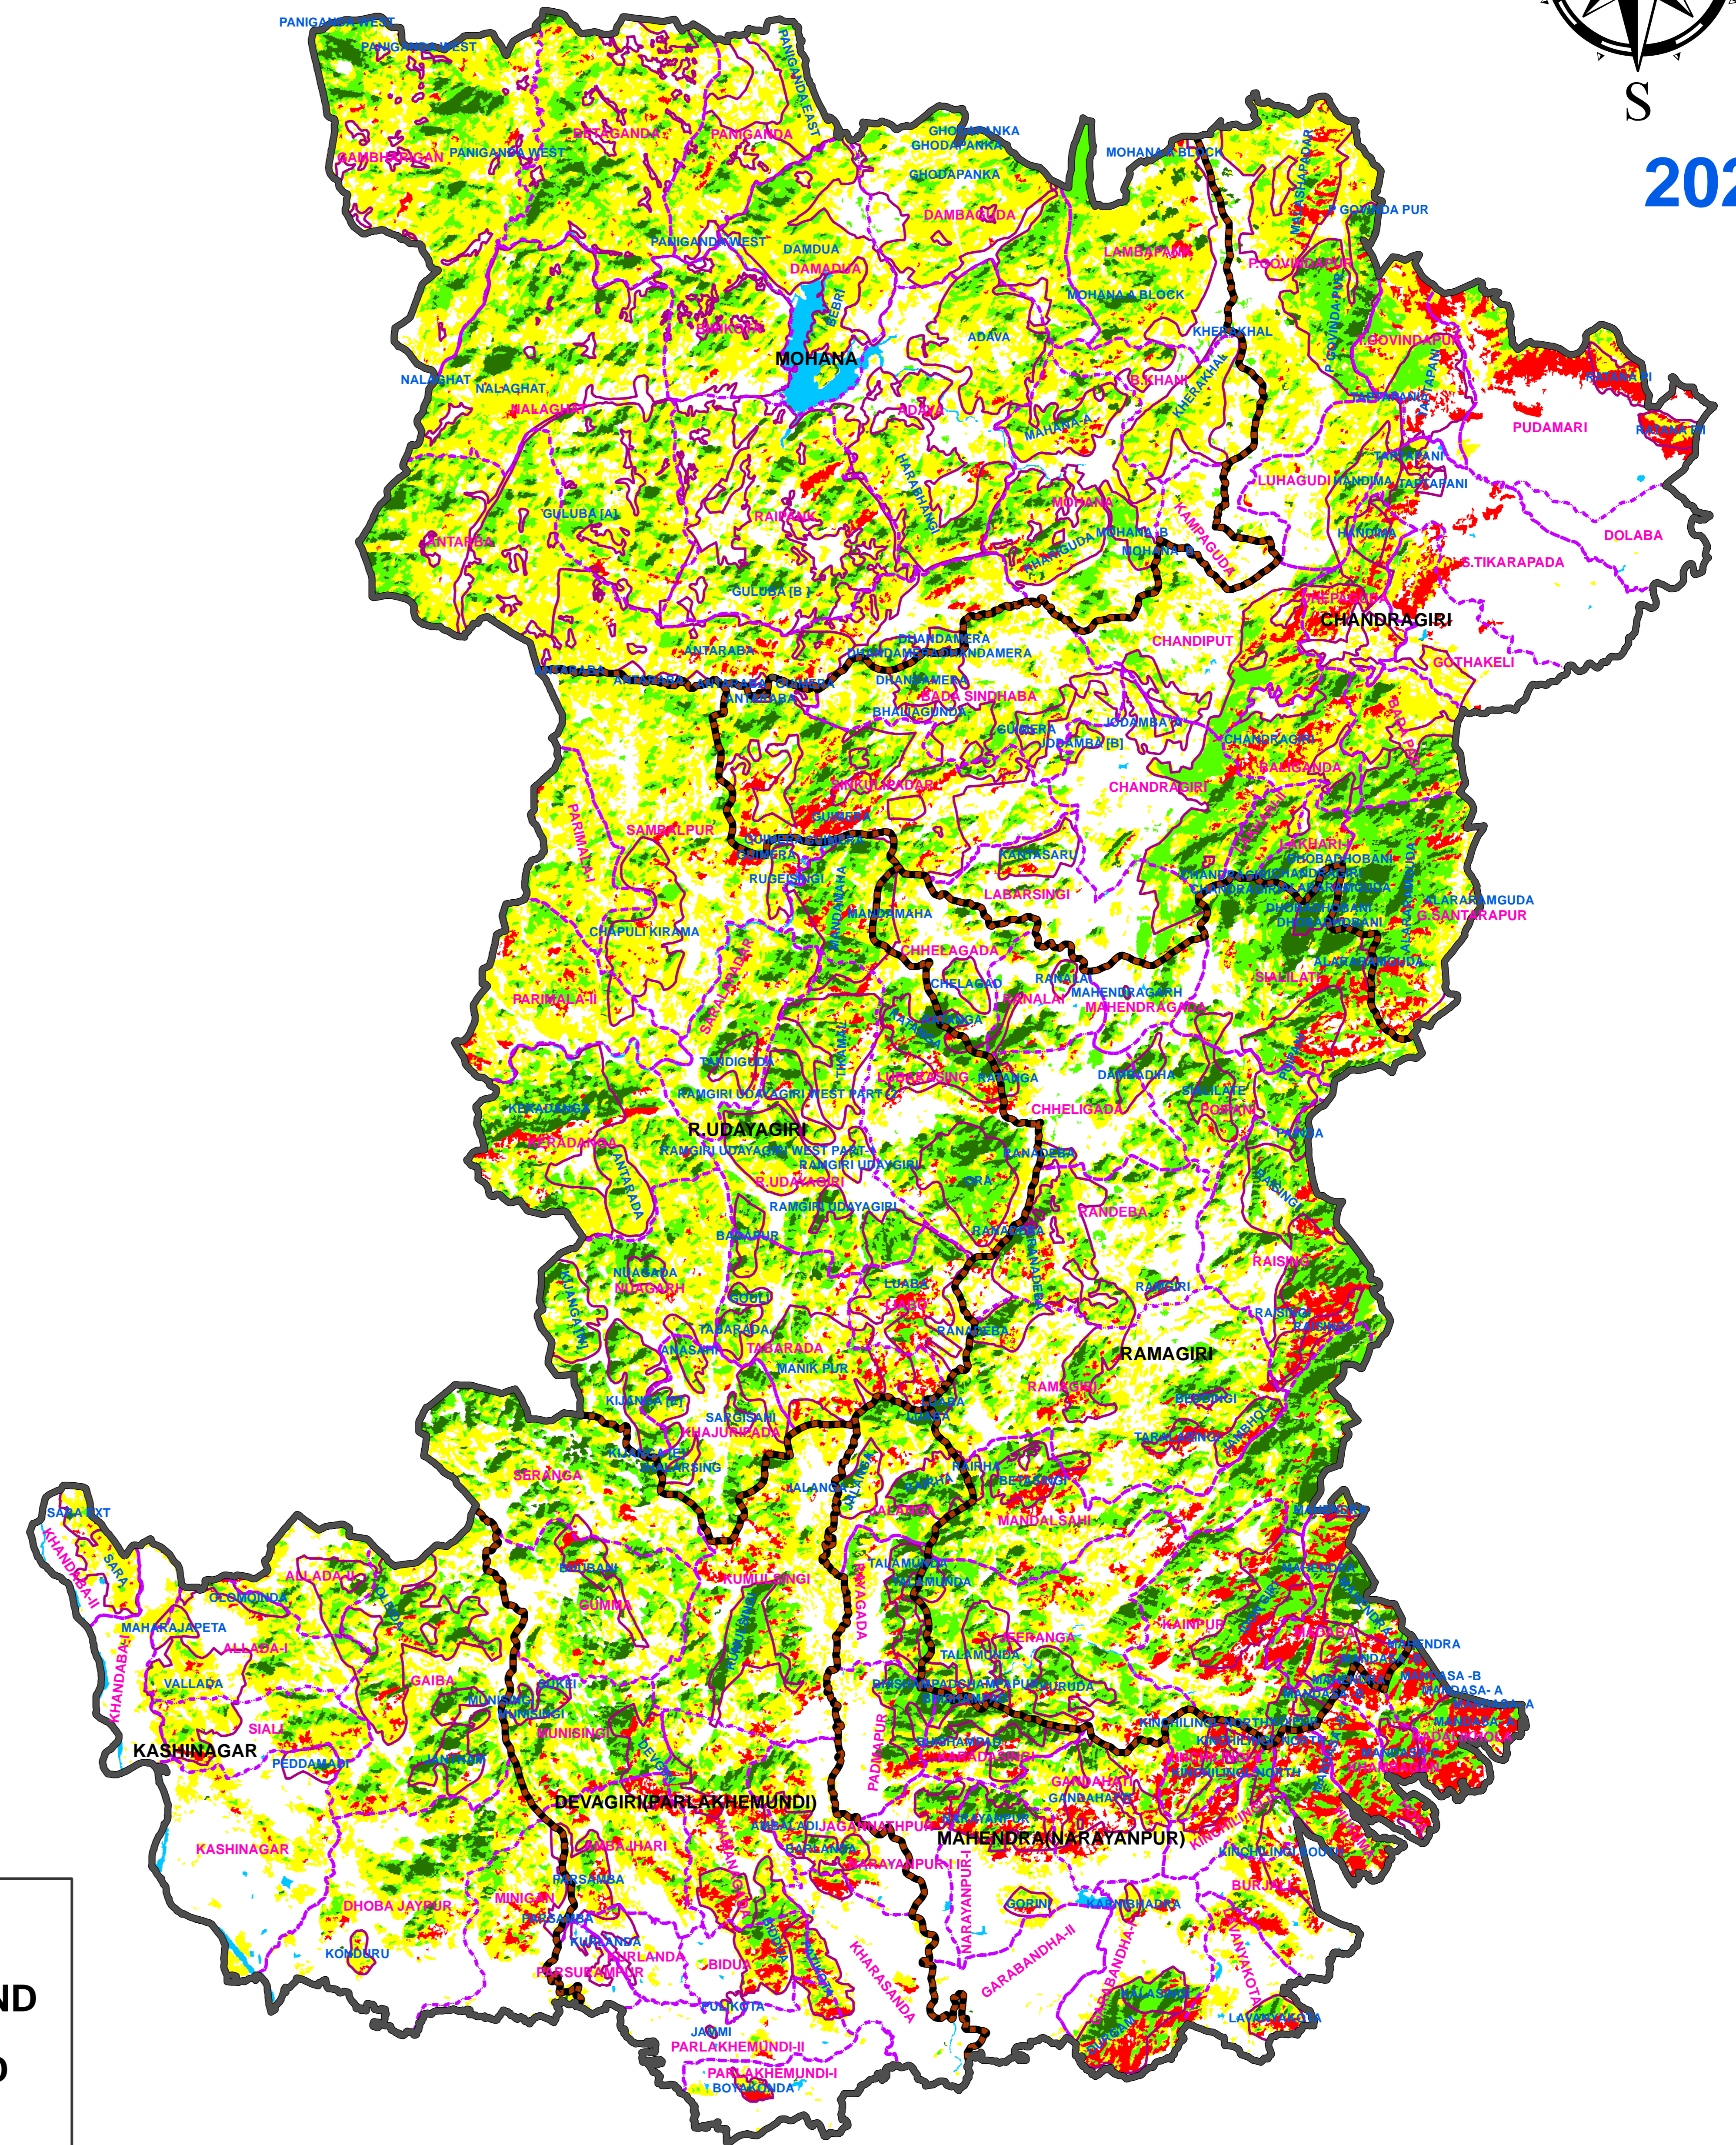

# FOREST COVER CHANGE MAP OF PARALAKHEMUNDI FOREST DIVISION,

2019

2021

## LEGEND

-  DIVISION BND
-  RANGE BND
-  BEAT BND
-  FOREST BND

-  Water
-  Non-Forest
-  Scrub
-  Open Forest
-  Moderately Dense Forest
-  Very Dense Forest

PREPARED BY : FOREST IT & GEOMATICS CENTRE  
FOREST HEADQUARTERS, ODISHA  
BHUBANESWAR