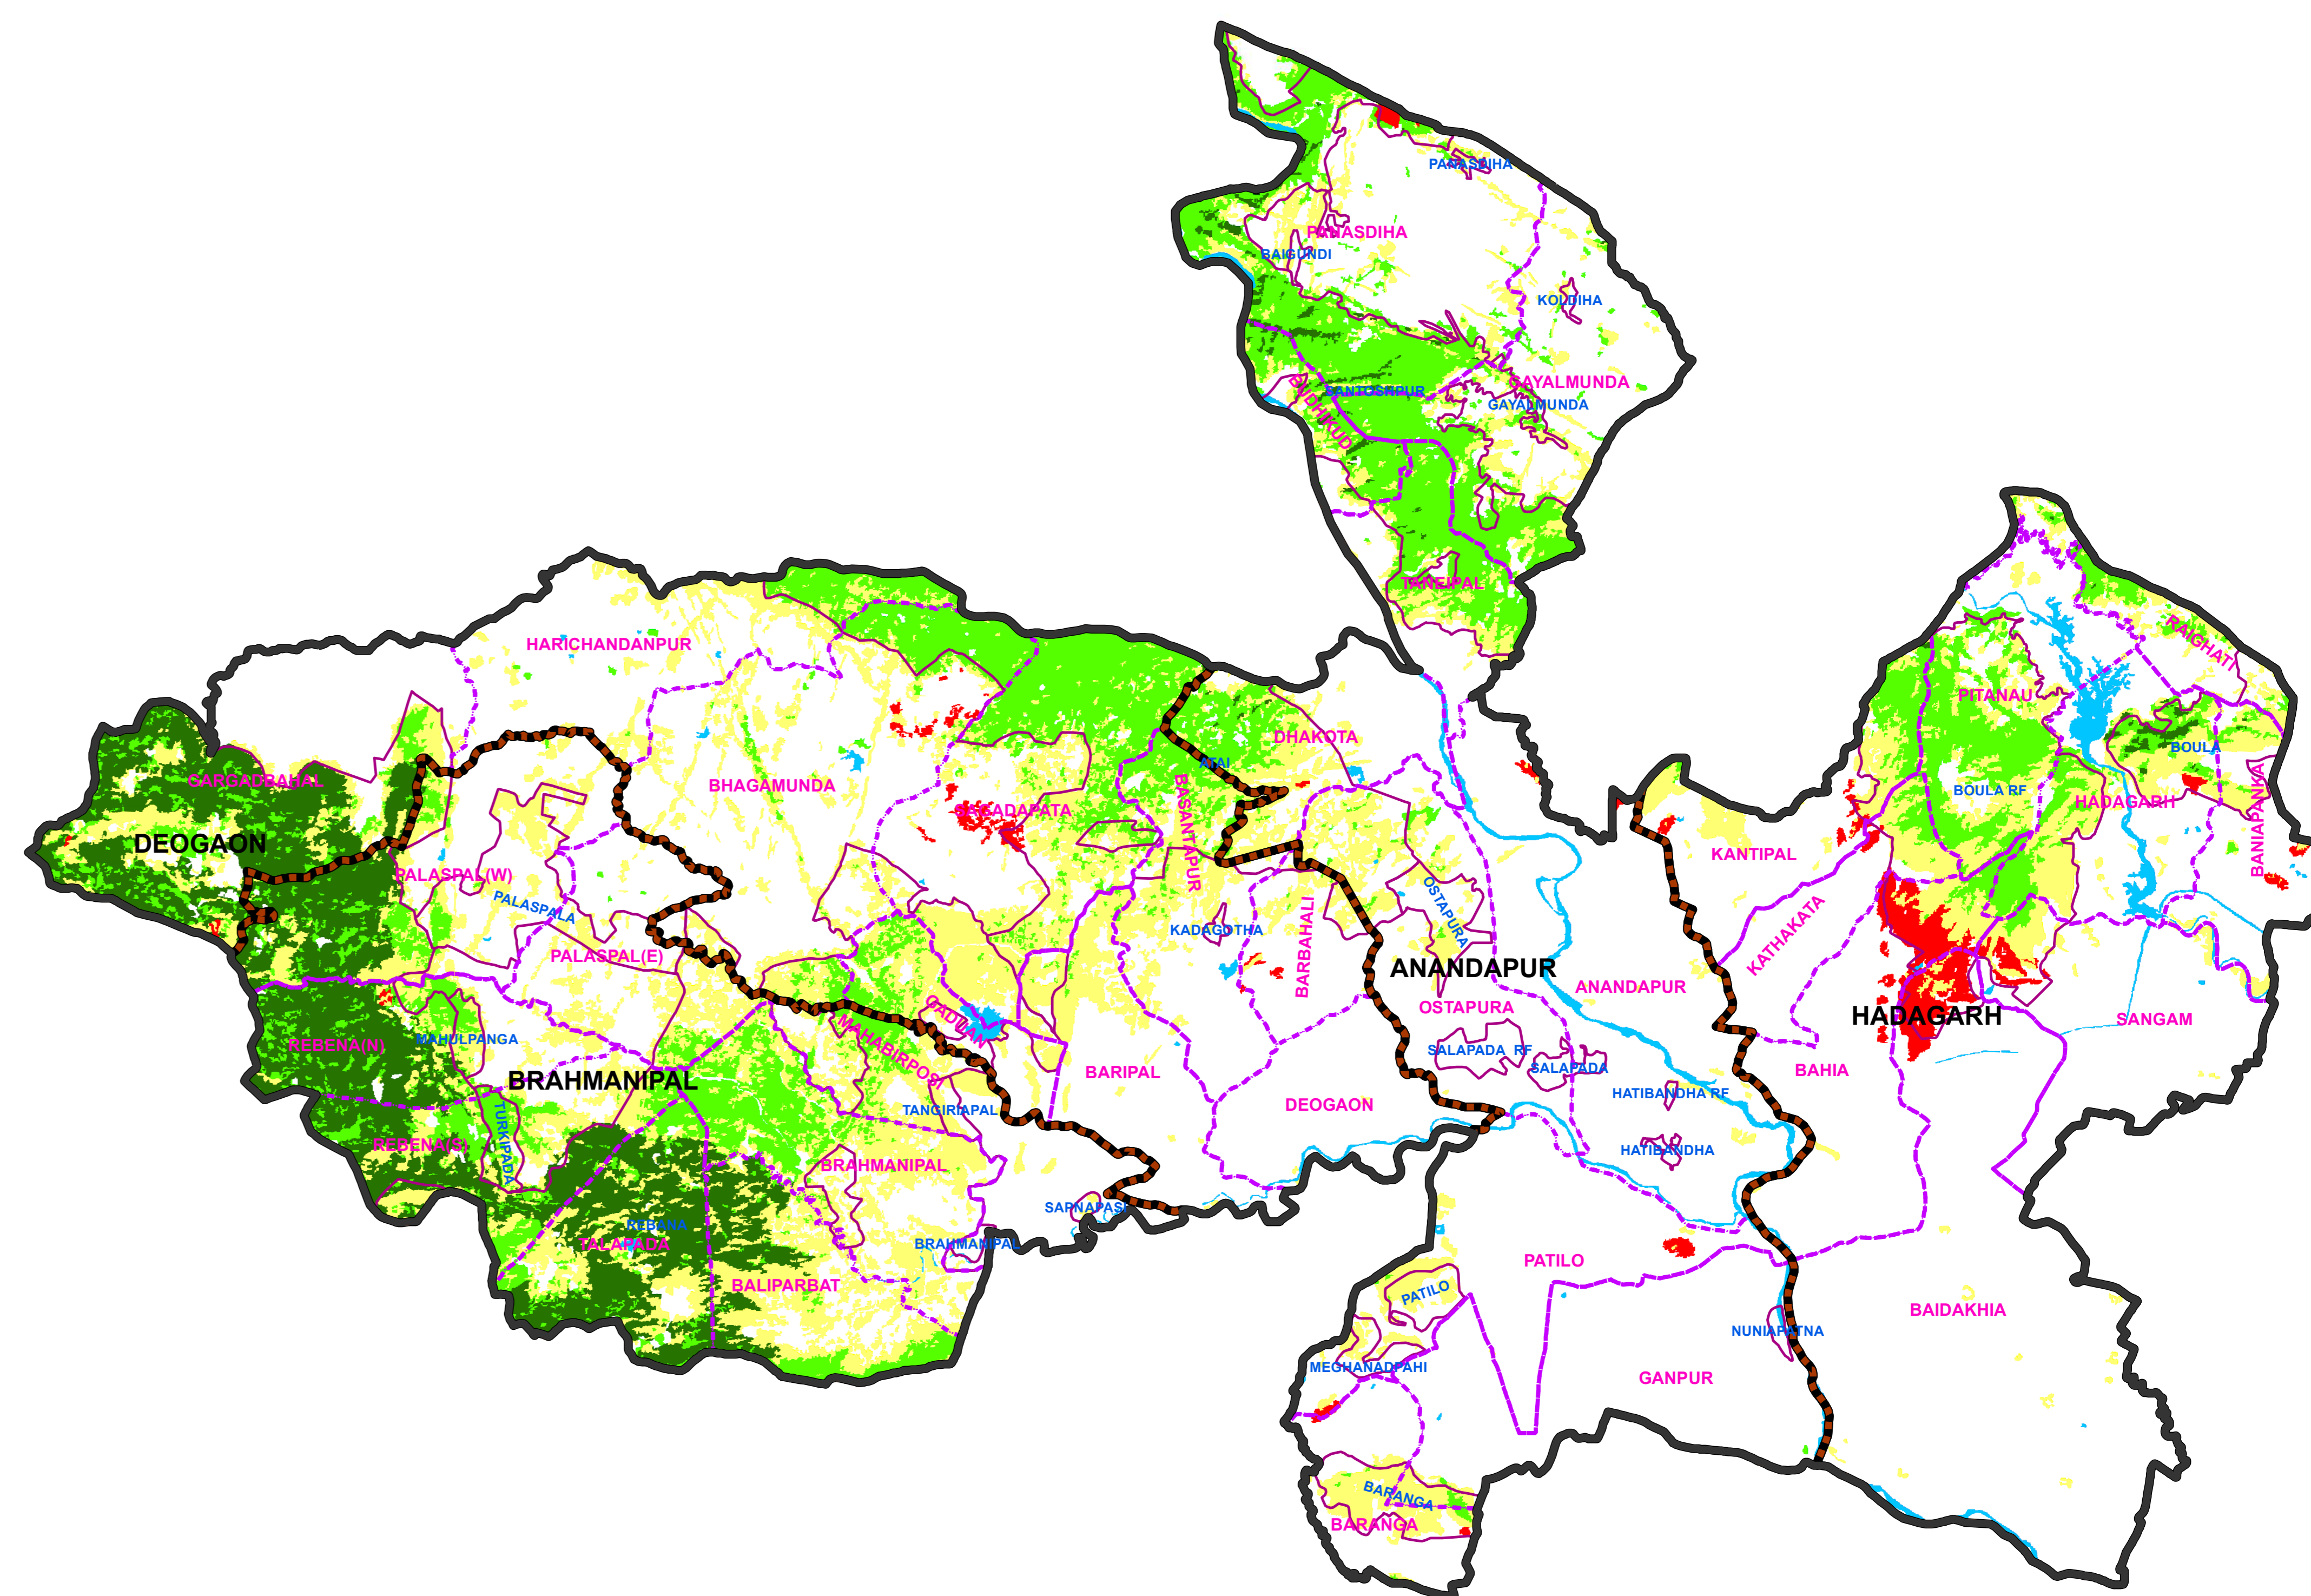

FOREST COVER CHANGE MAP OF KEONJHAR WL DIVISION,

2019

2017

Water
 Non-Forest
 Scrub
 Open Forest
 Moderately Dense Forest
 Very Dense Forest

LEGEND

- DIVISION BND**
- RANGE BND**
- BEAT BND**
- FOREST BND**