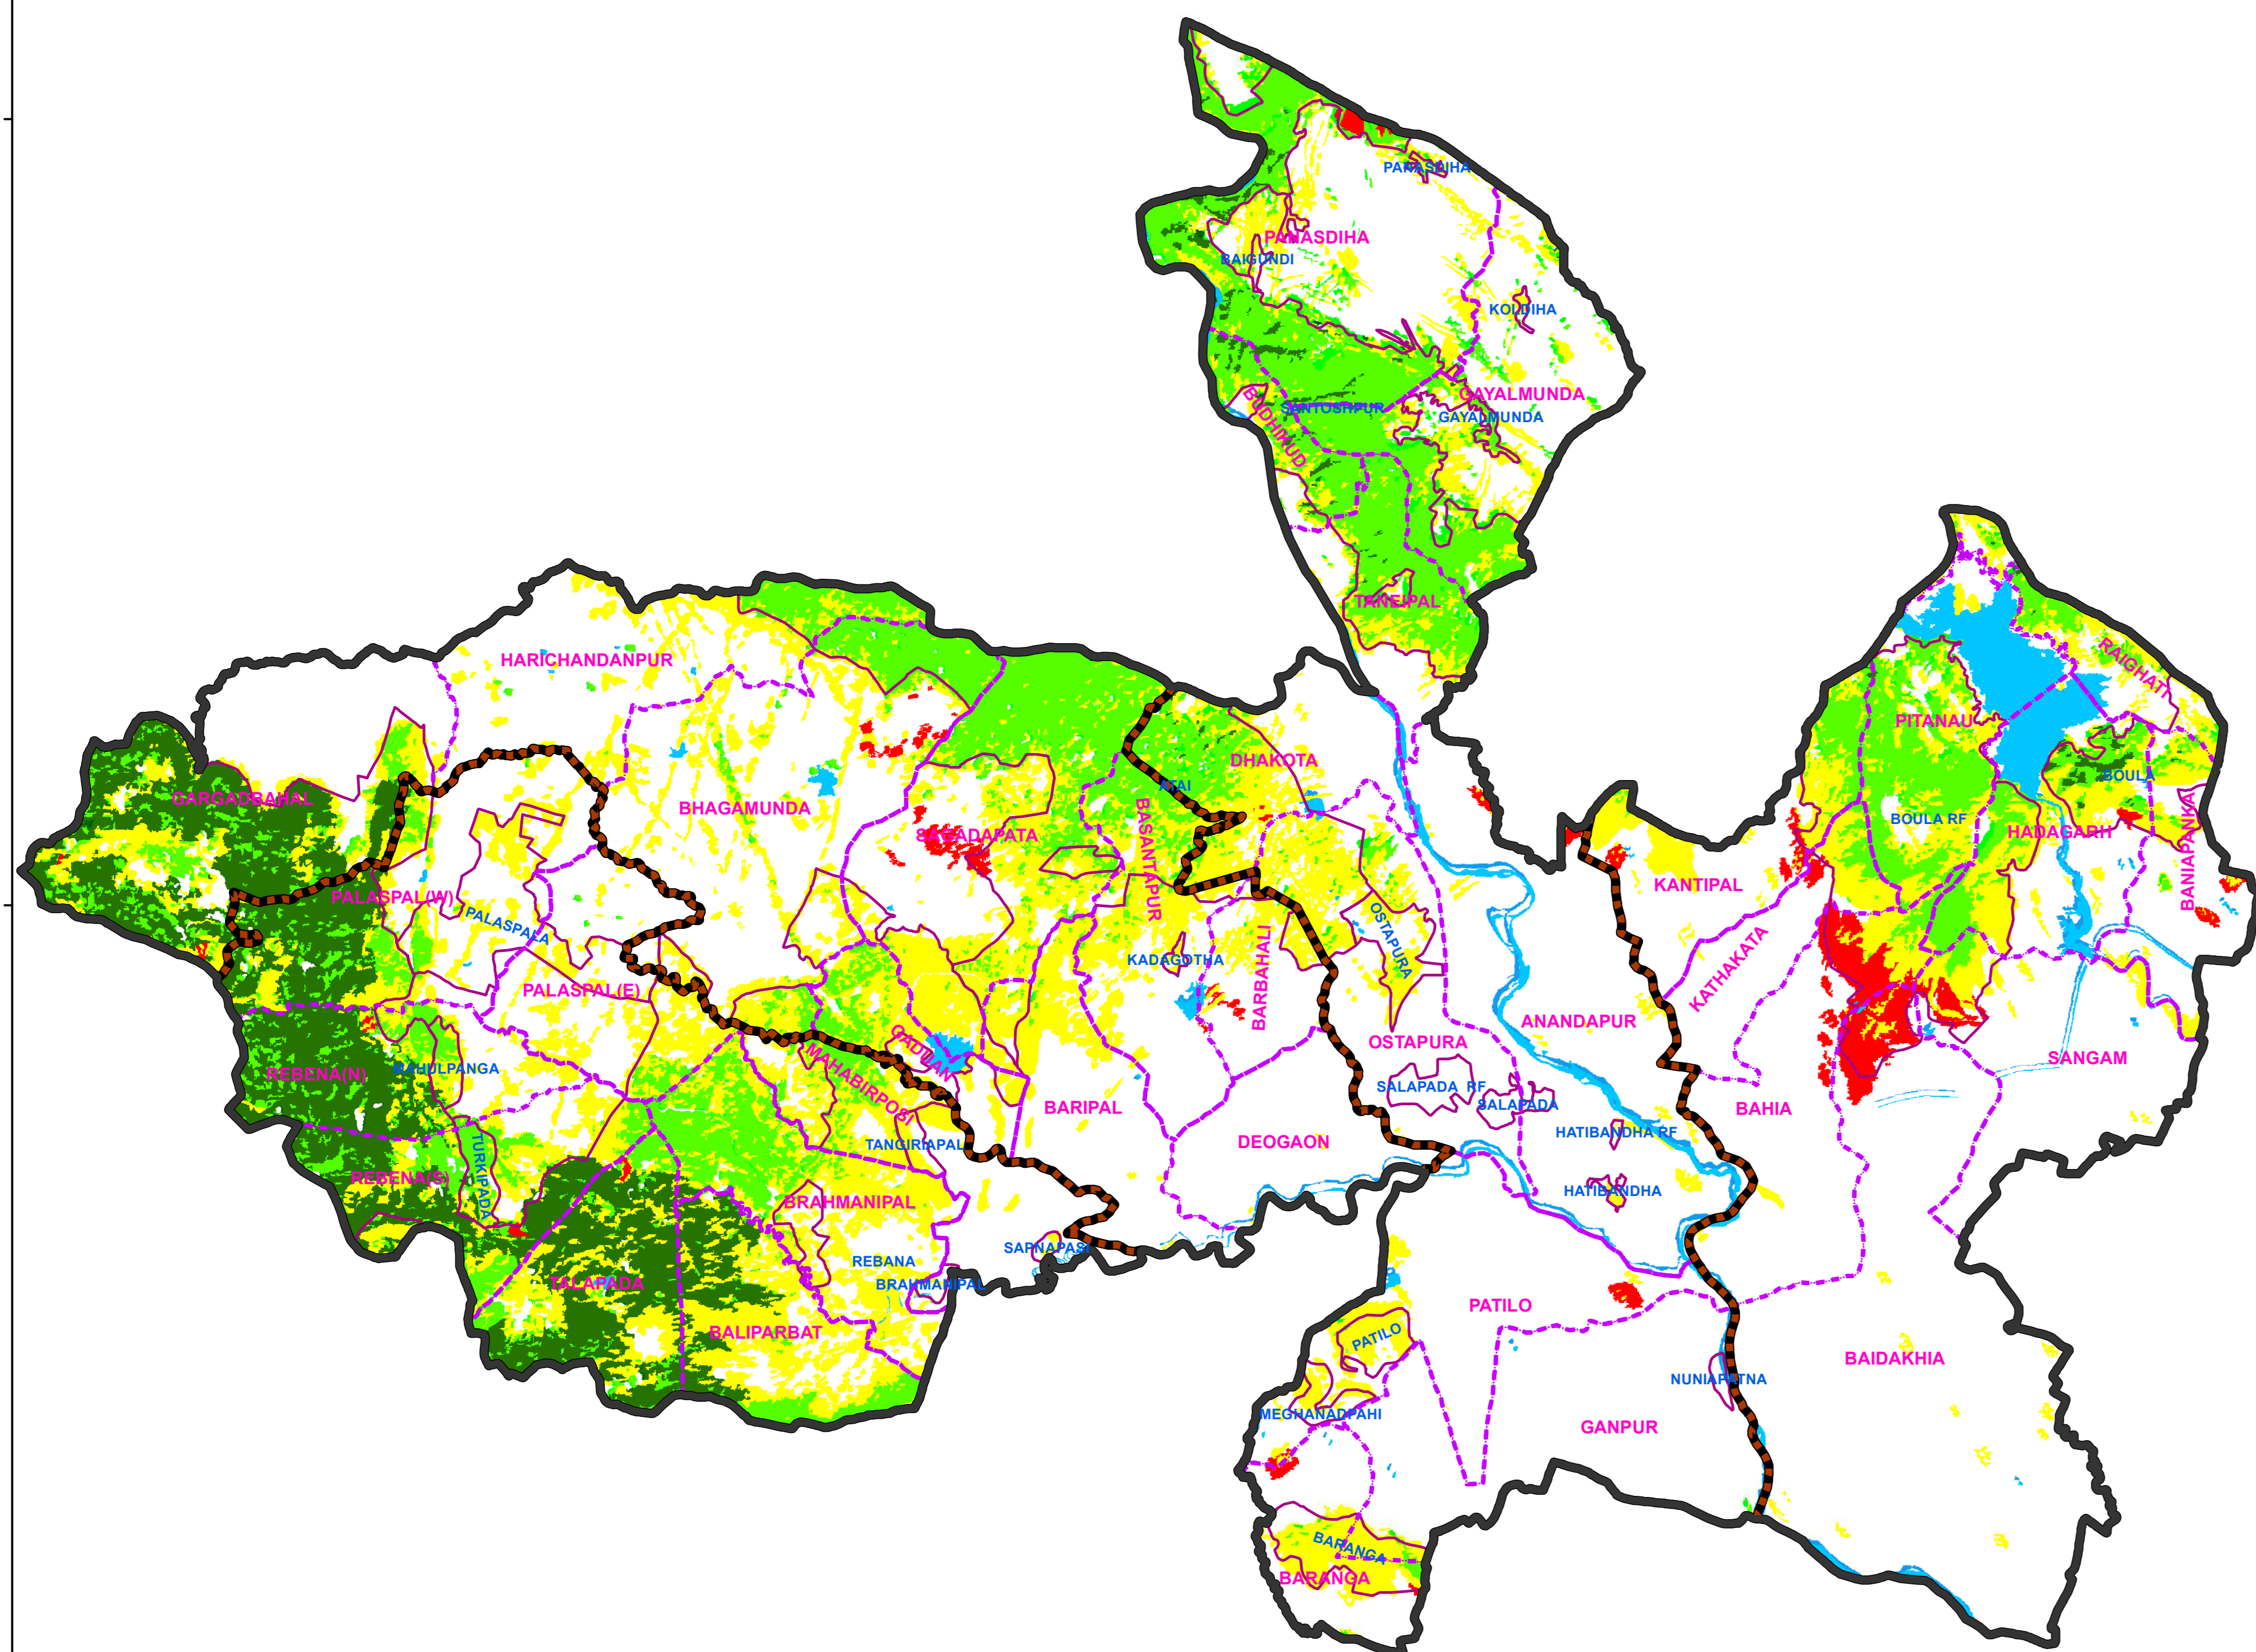

FOREST COVER CHANGE MAP OF KEONJHAR WL DIVISION,

2019

2017

Water
 Non-Forest
 Scrub
 Open Forest
 Moderately Dense Forest
 Very Dense Forest

LEGEND

- DIVISION BND**
- RANGE BND**
- BEAT BND**
- FOREST BND**