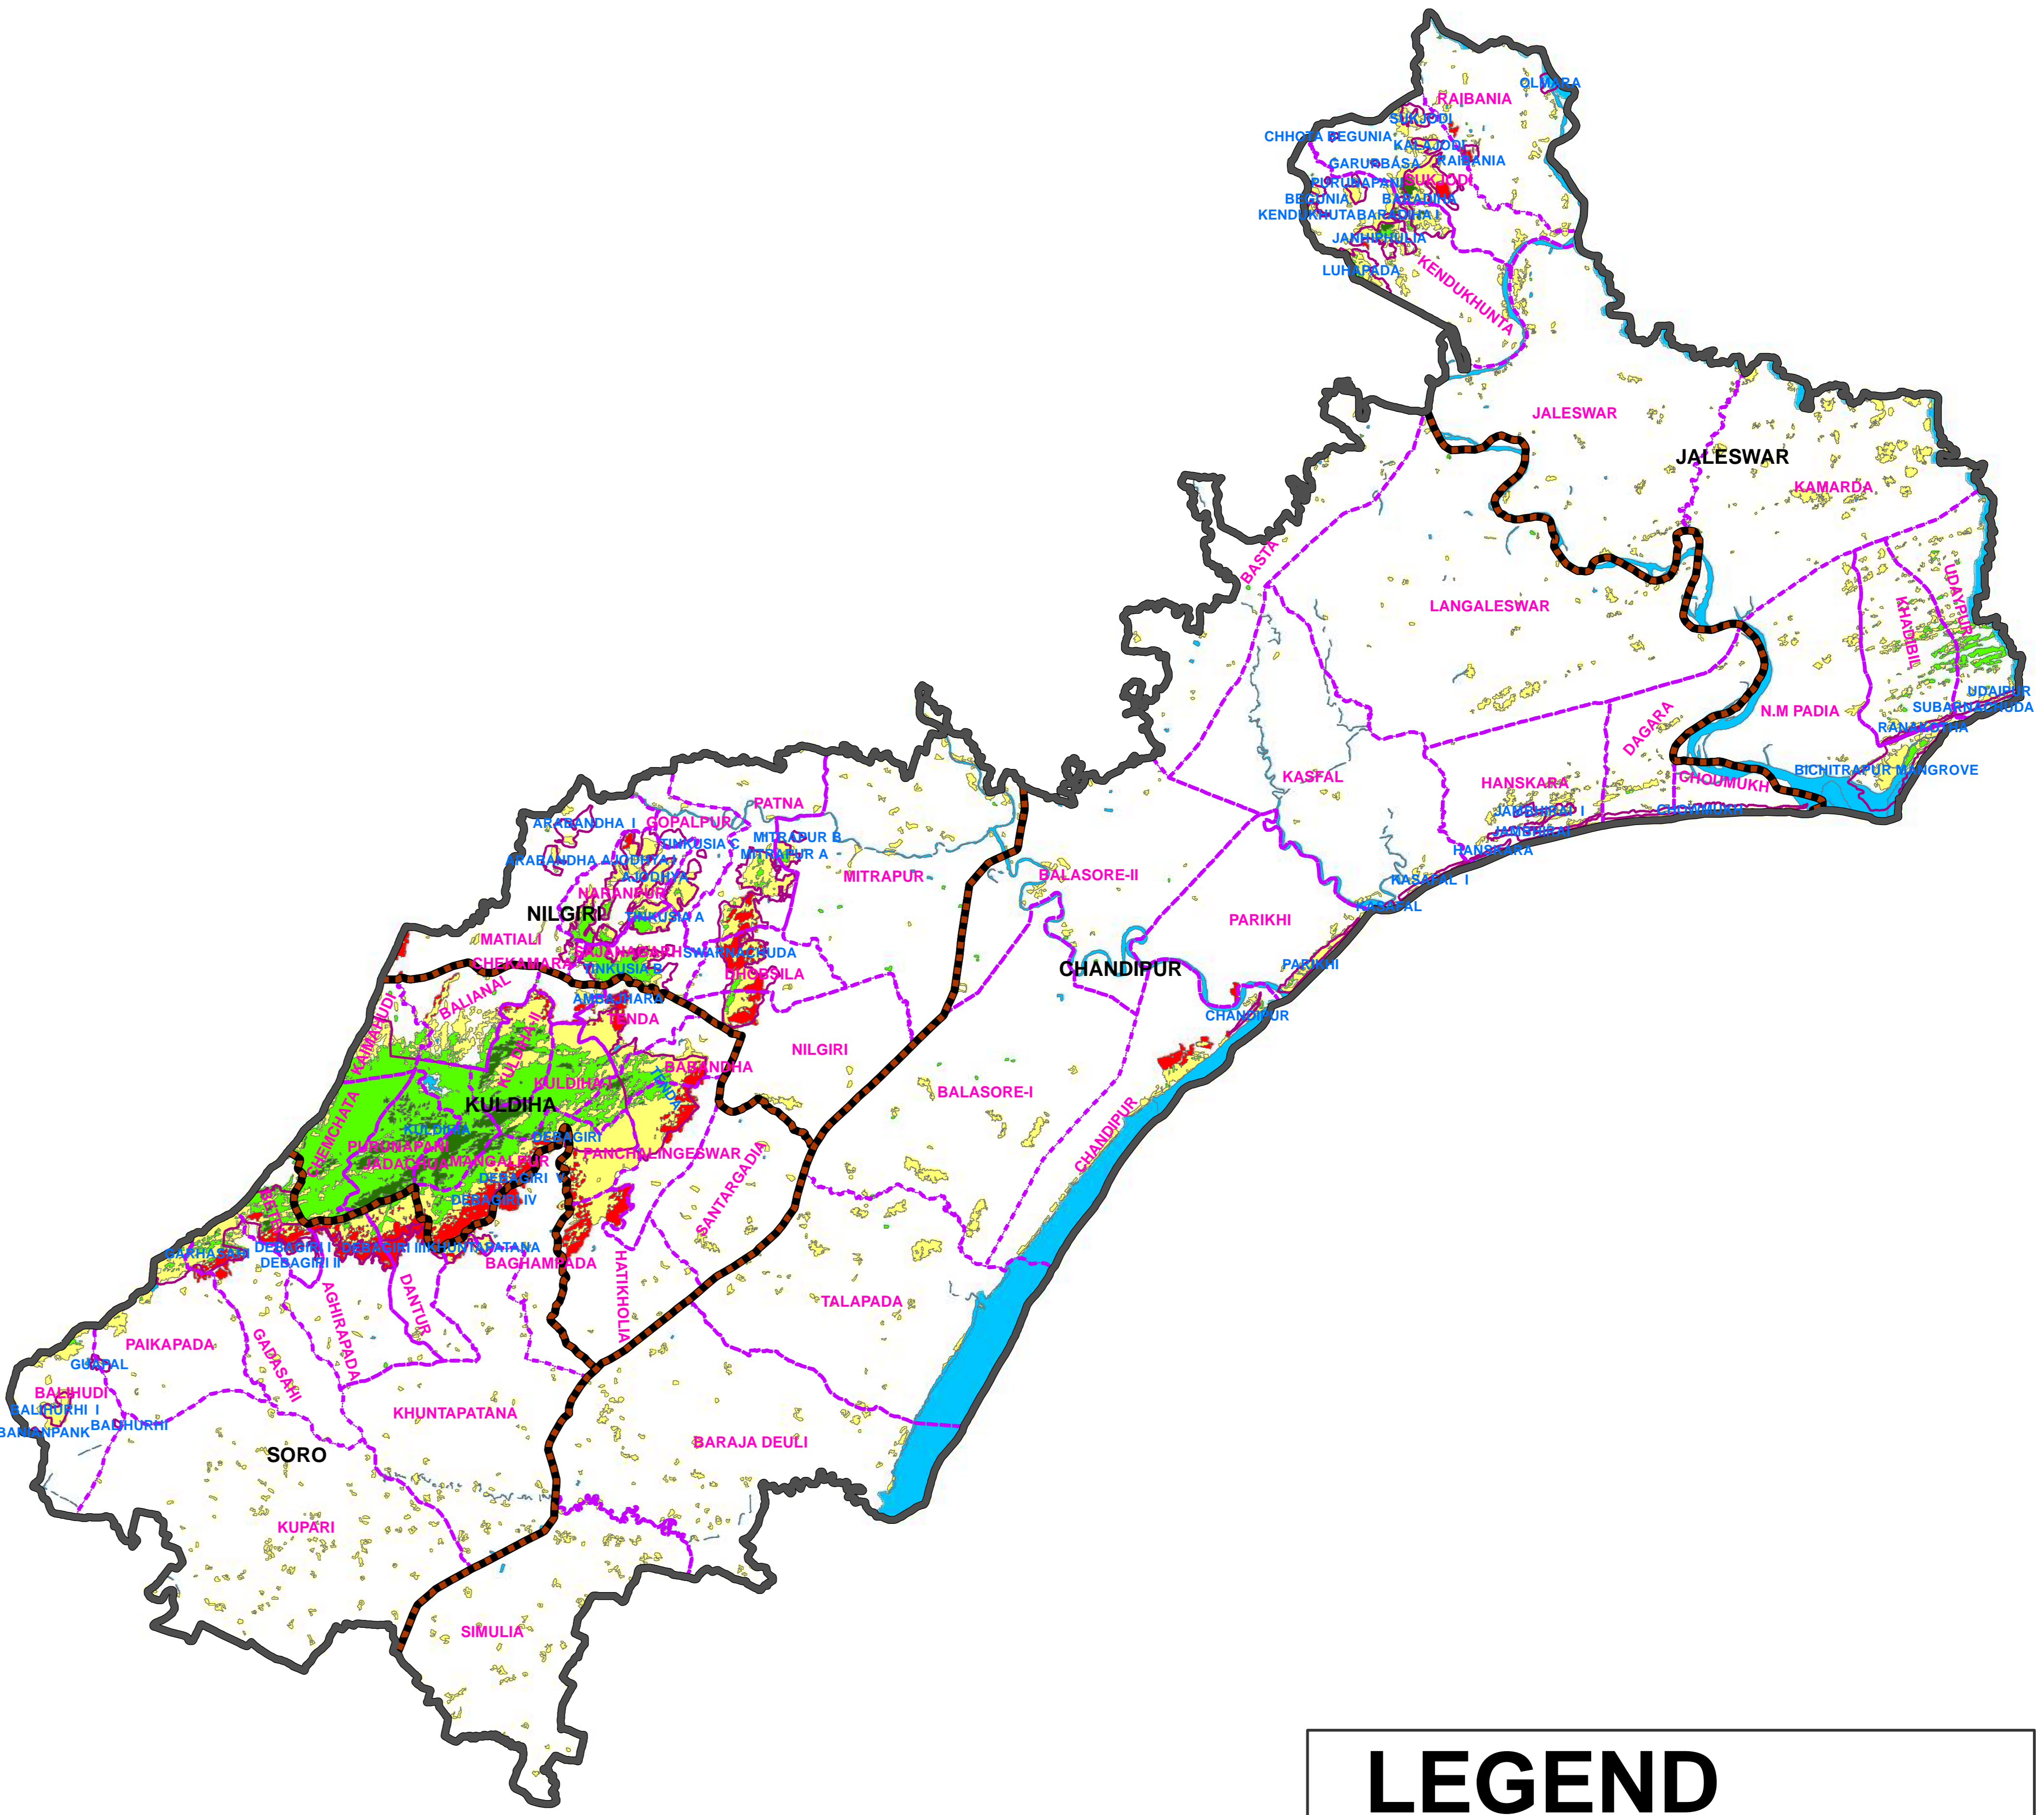

# FOREST COVER CHANGE MAP OF BALASORE WL DIVISION, BARIPADA CIRCLE

**2019**

**2017**

Water
  Non-Forest
  Scrub
  Open Forest
  Moderately Dense Forest
  Very Dense Forest

### LEGEND

- DIVISION BND
- RANGE BND
- BEAT BND
- FOREST BND