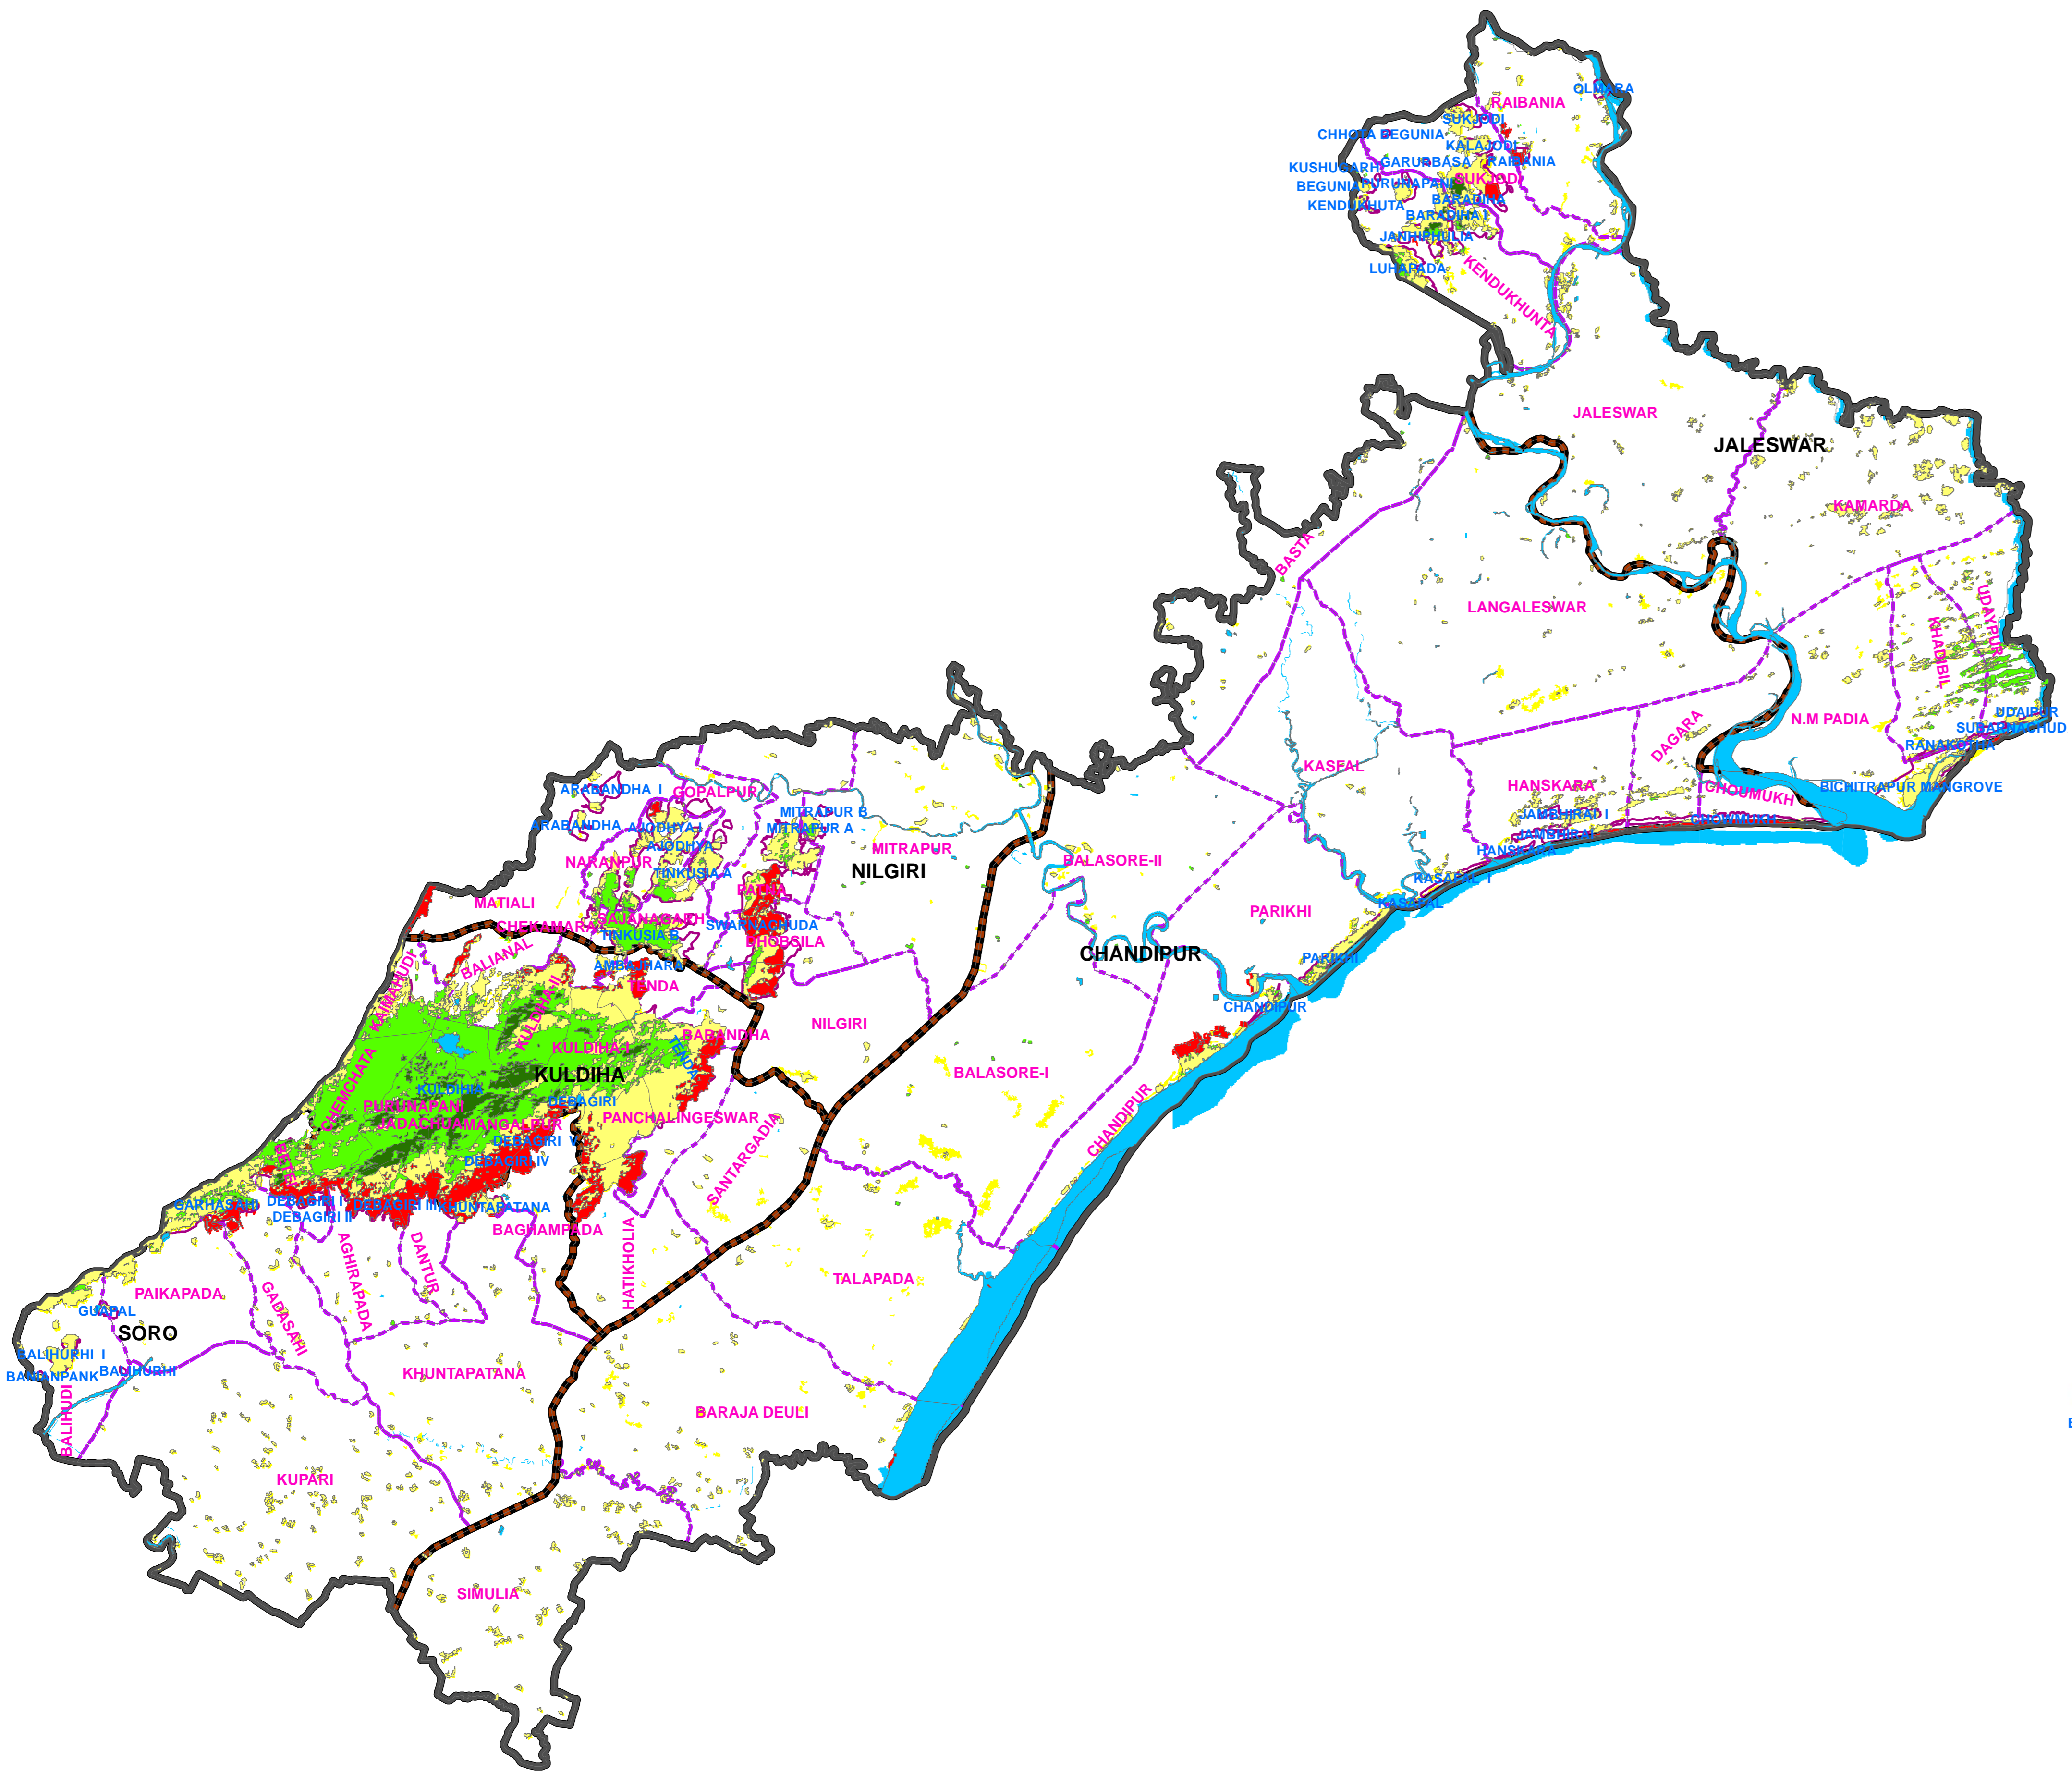

# FOREST COVER CHANGE MAP OF BALASORE WL DIVISION, BARIPADA CIRCLE

**2019**

**2017**

Water
  Non-Forest
  Scrub
  Open Forest
  Moderately Dense Forest
  Very Dense Forest

### LEGEND

- DIVISION BND
- RANGE BND
- BEAT BND
- FOREST BND