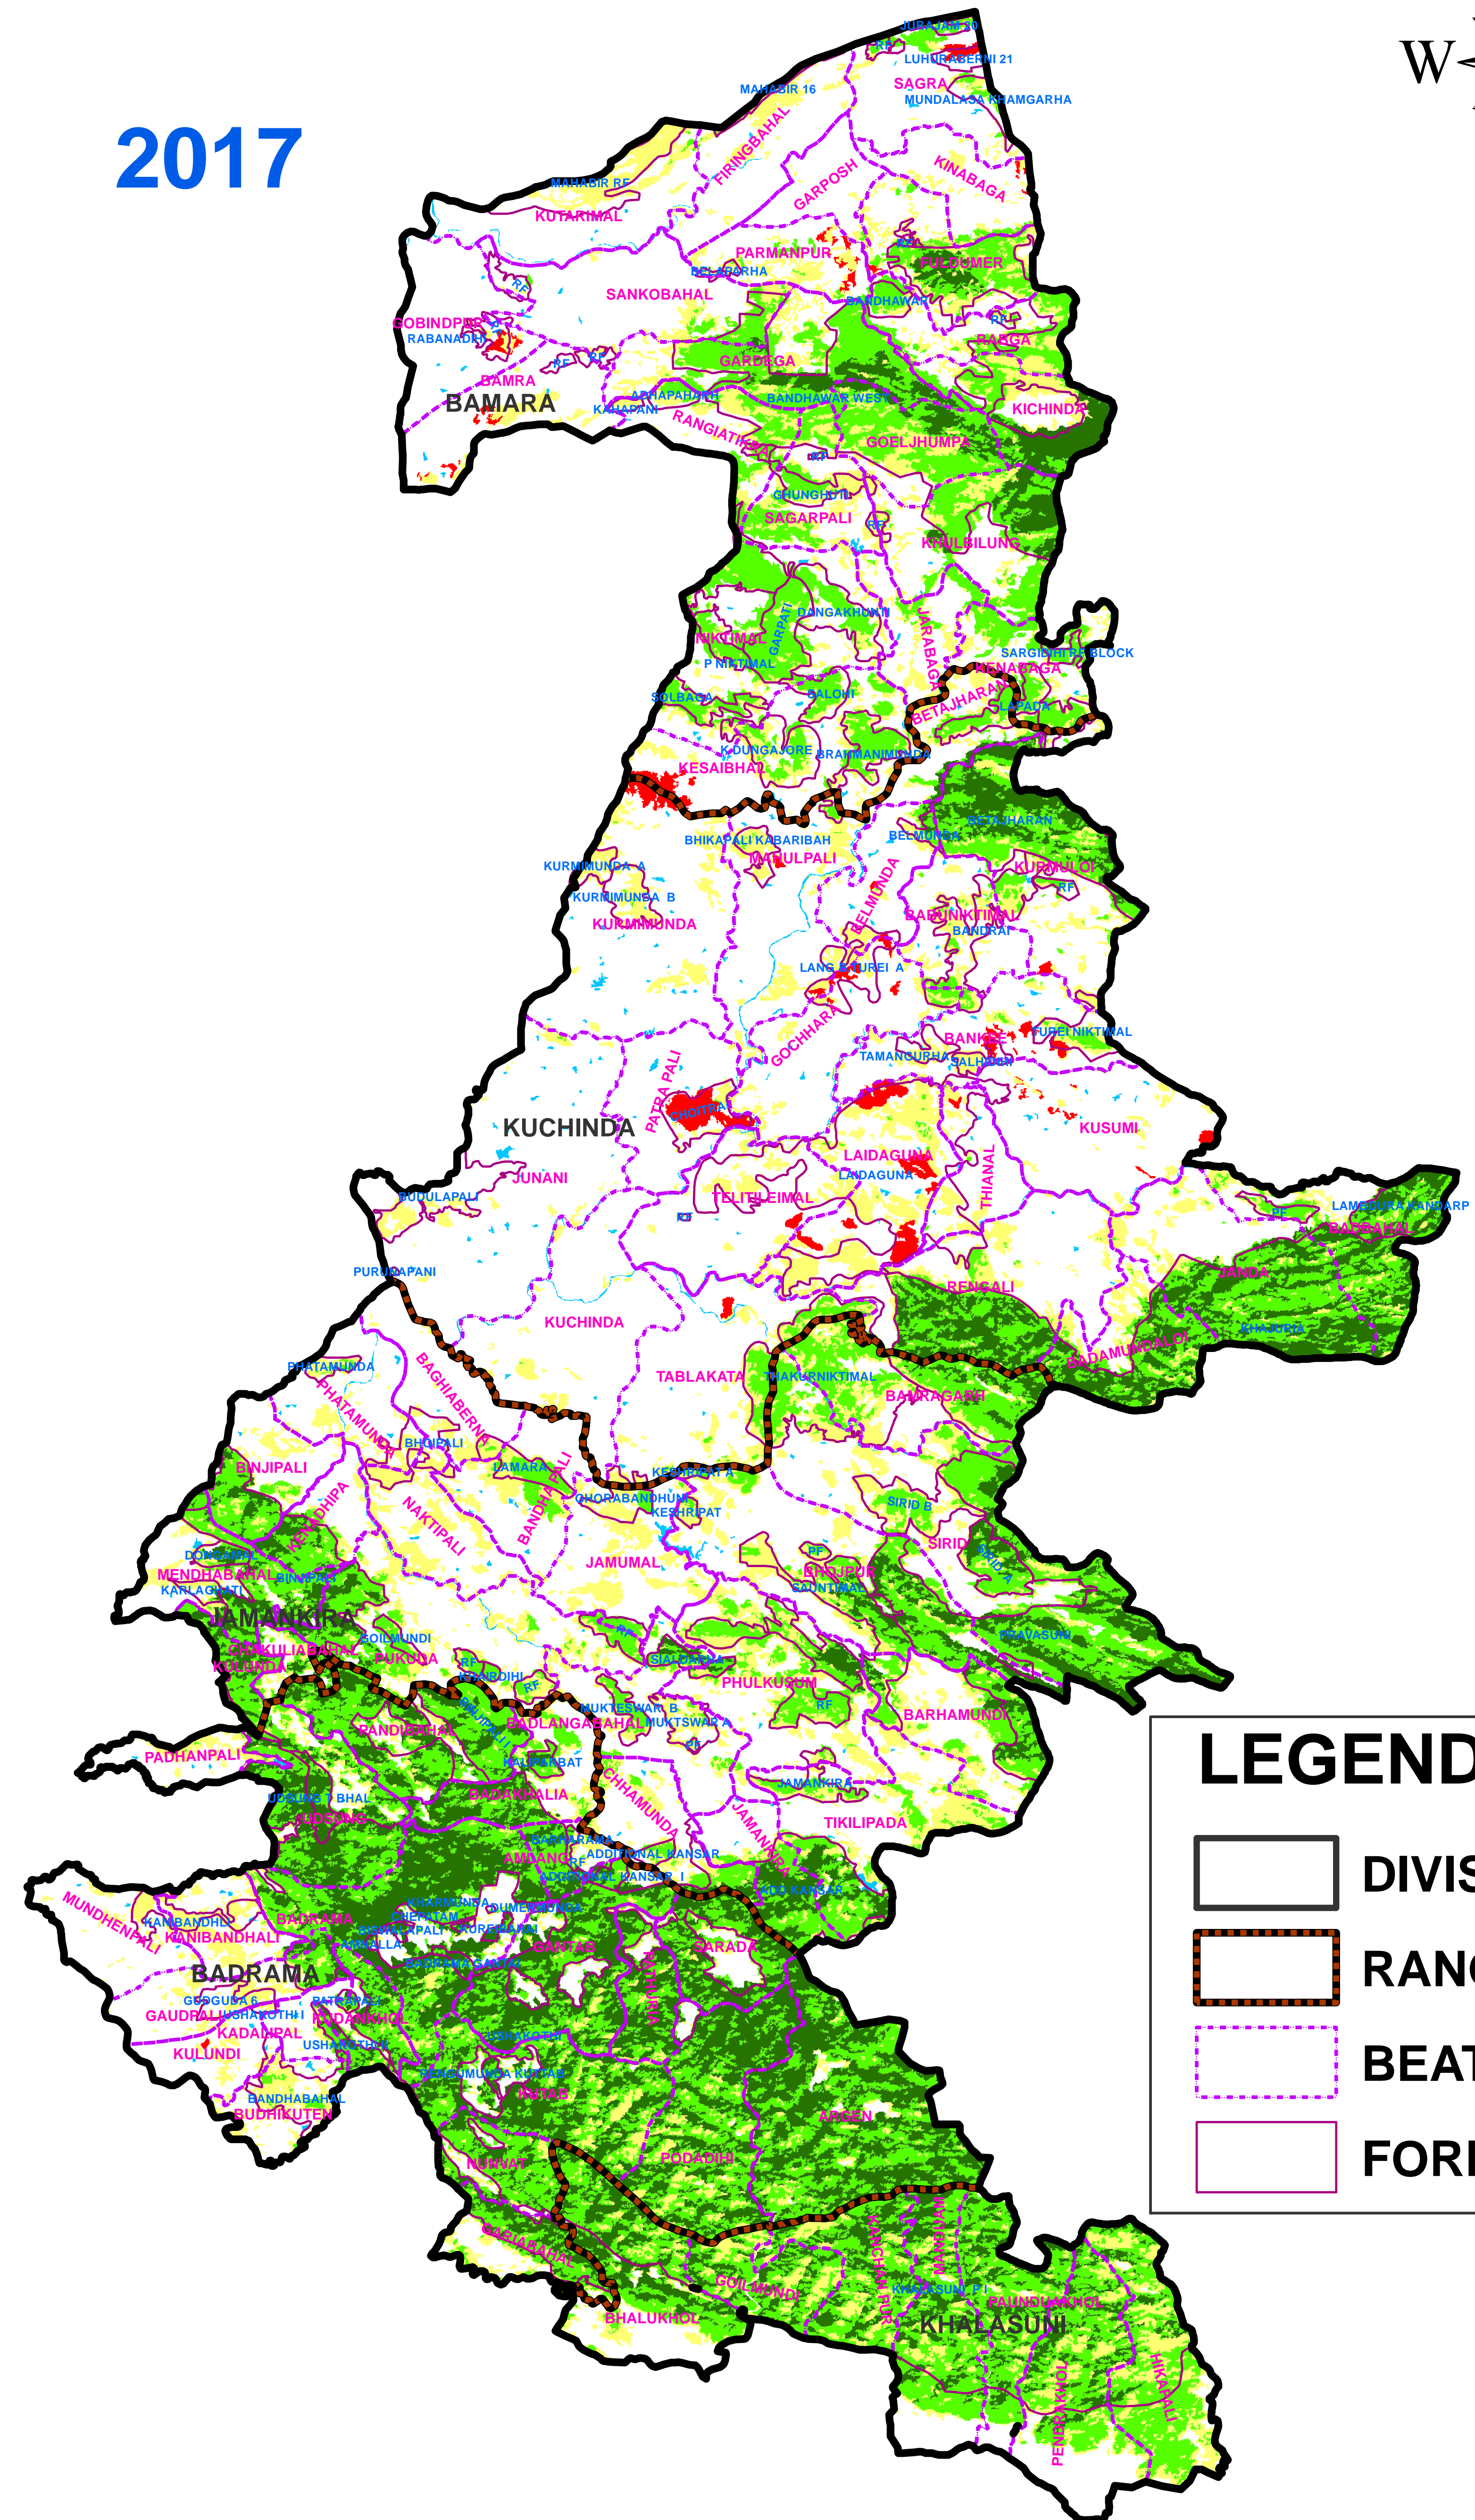

FOREST COVER CHANGE MAP OF BAMRA WL DIVISION,

2019

2017

LEGEND

- DIVISION BND
- RANGE BND
- BEAT BND
- FOREST BND

- Water
- Non-Forest
- Scrub
- Open Forest
- Moderately Dense Forest
- Very Dense Forest