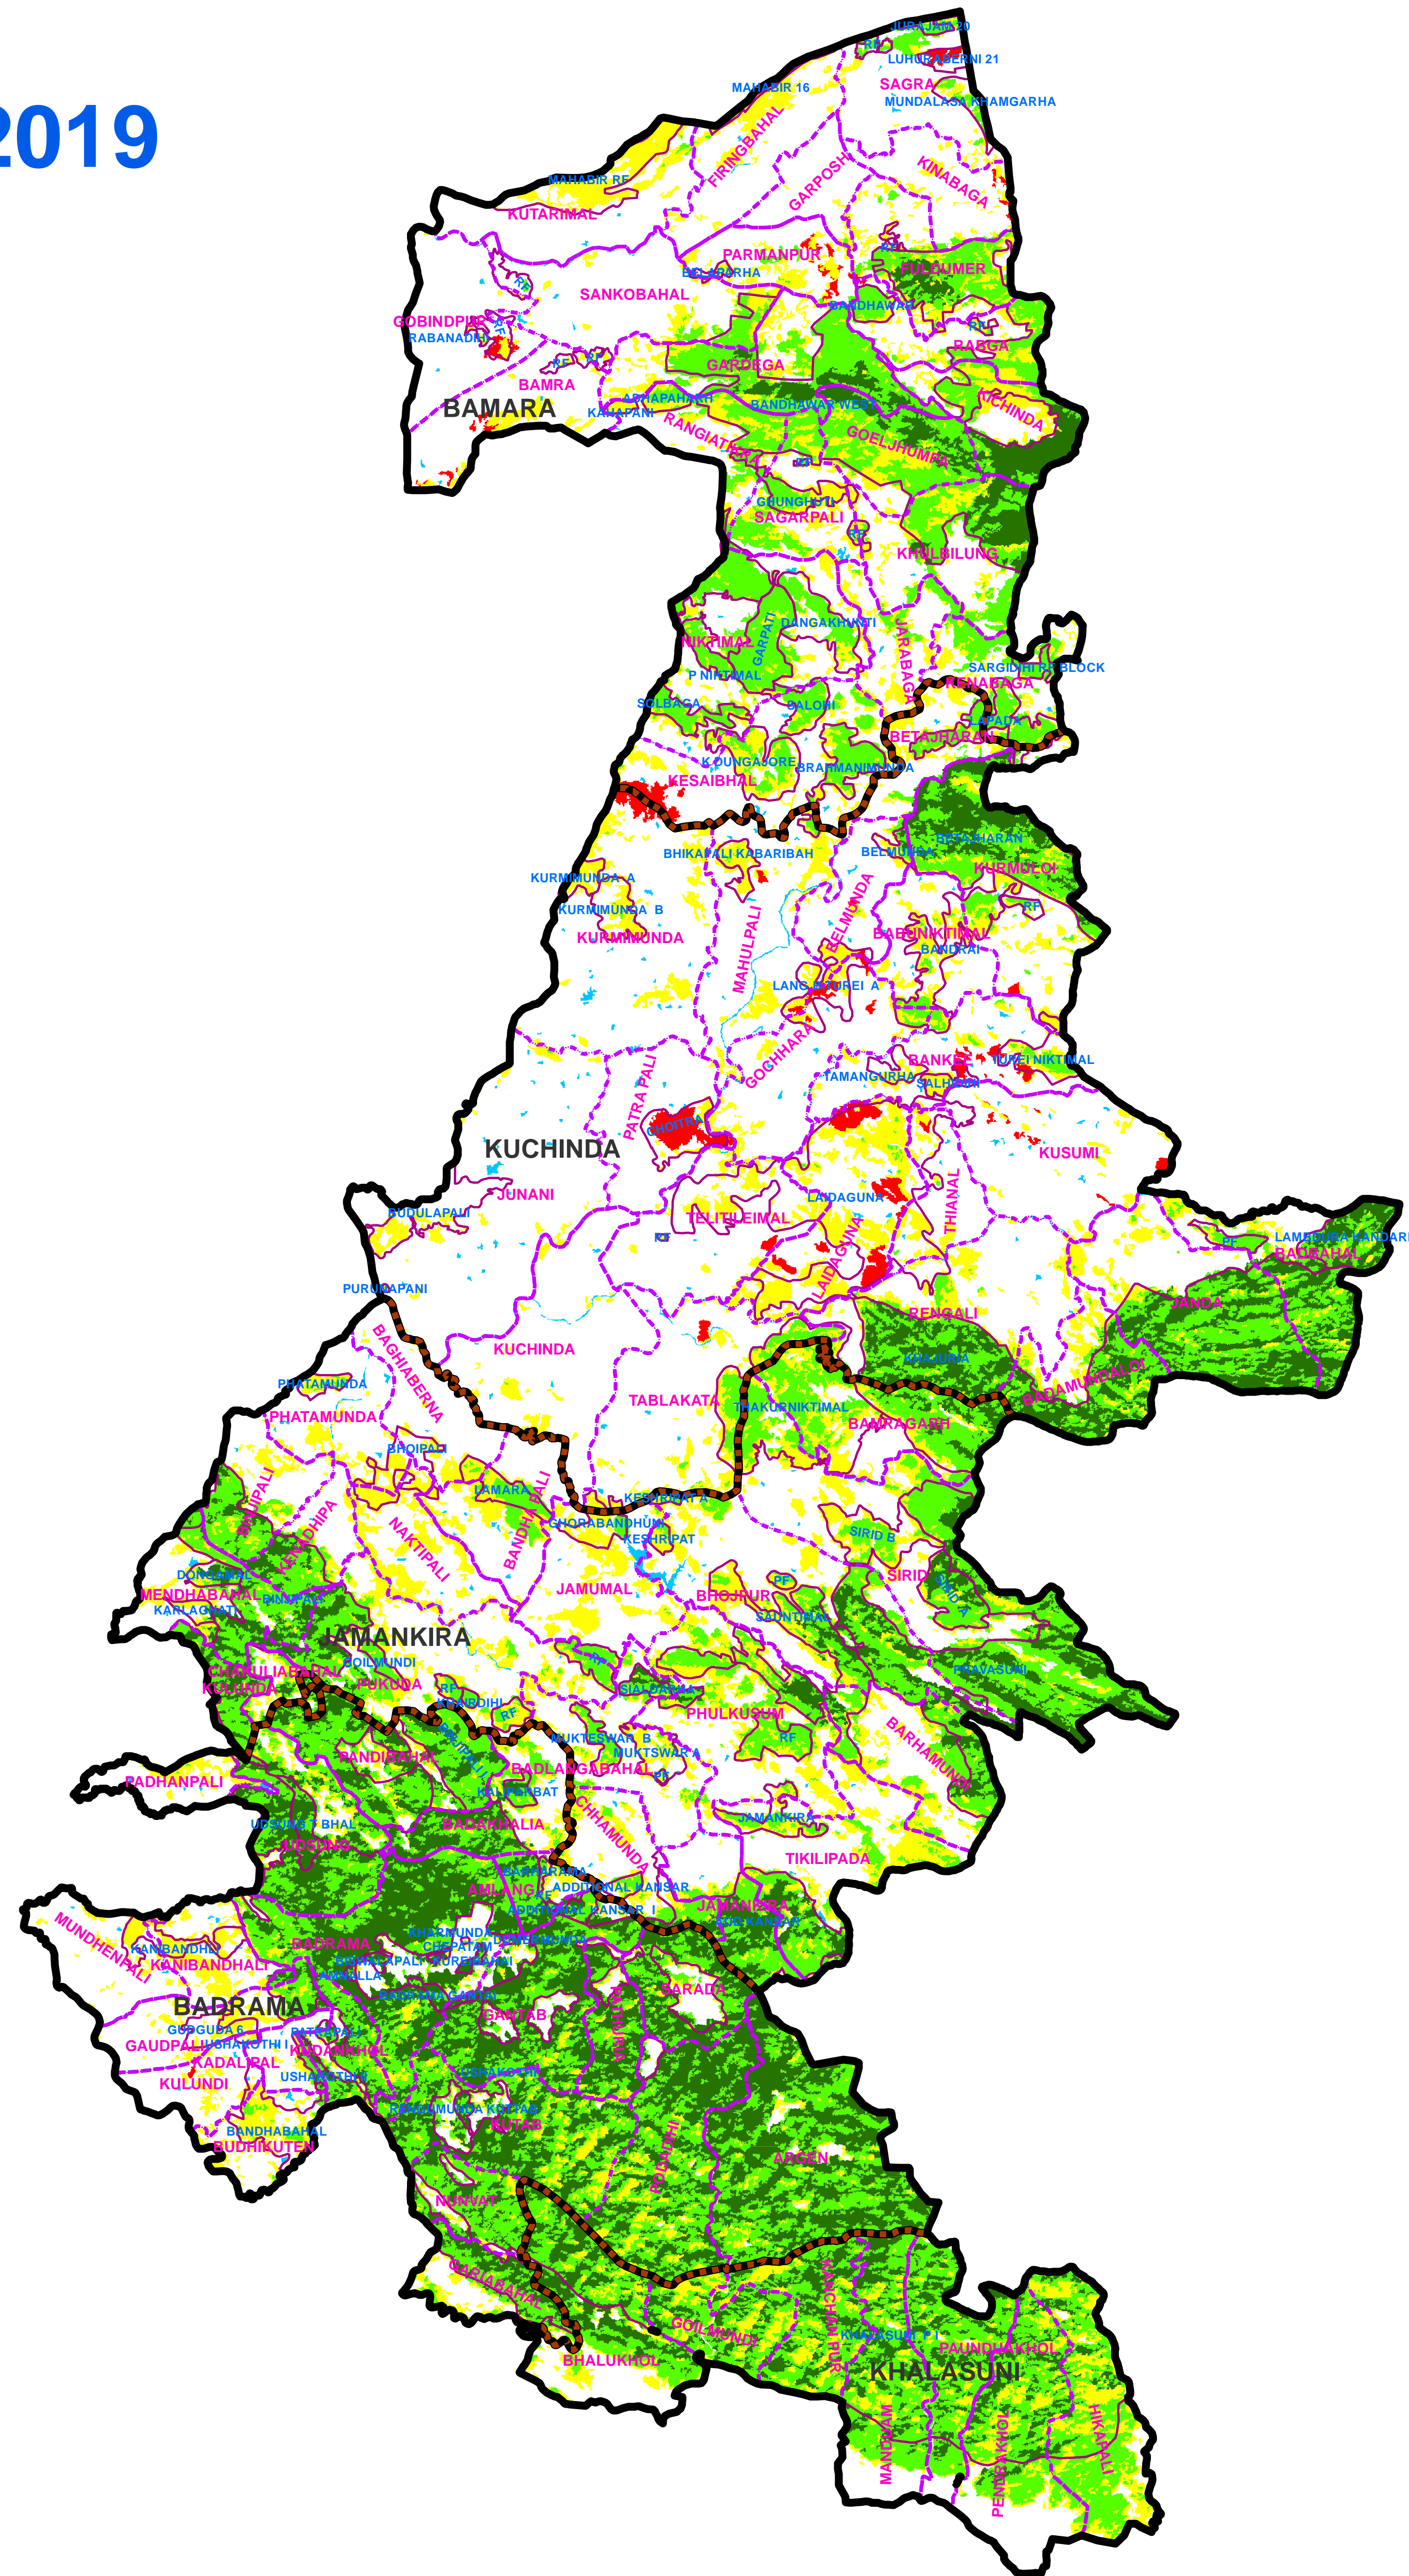

FOREST COVER CHANGE MAP OF BAMRA WL DIVISION,

2019

2017

LEGEND

- DIVISION BND
- RANGE BND
- BEAT BND
- FOREST BND

- Water
- Non-Forest
- Scrub
- Open Forest
- Moderately Dense Forest
- Very Dense Forest