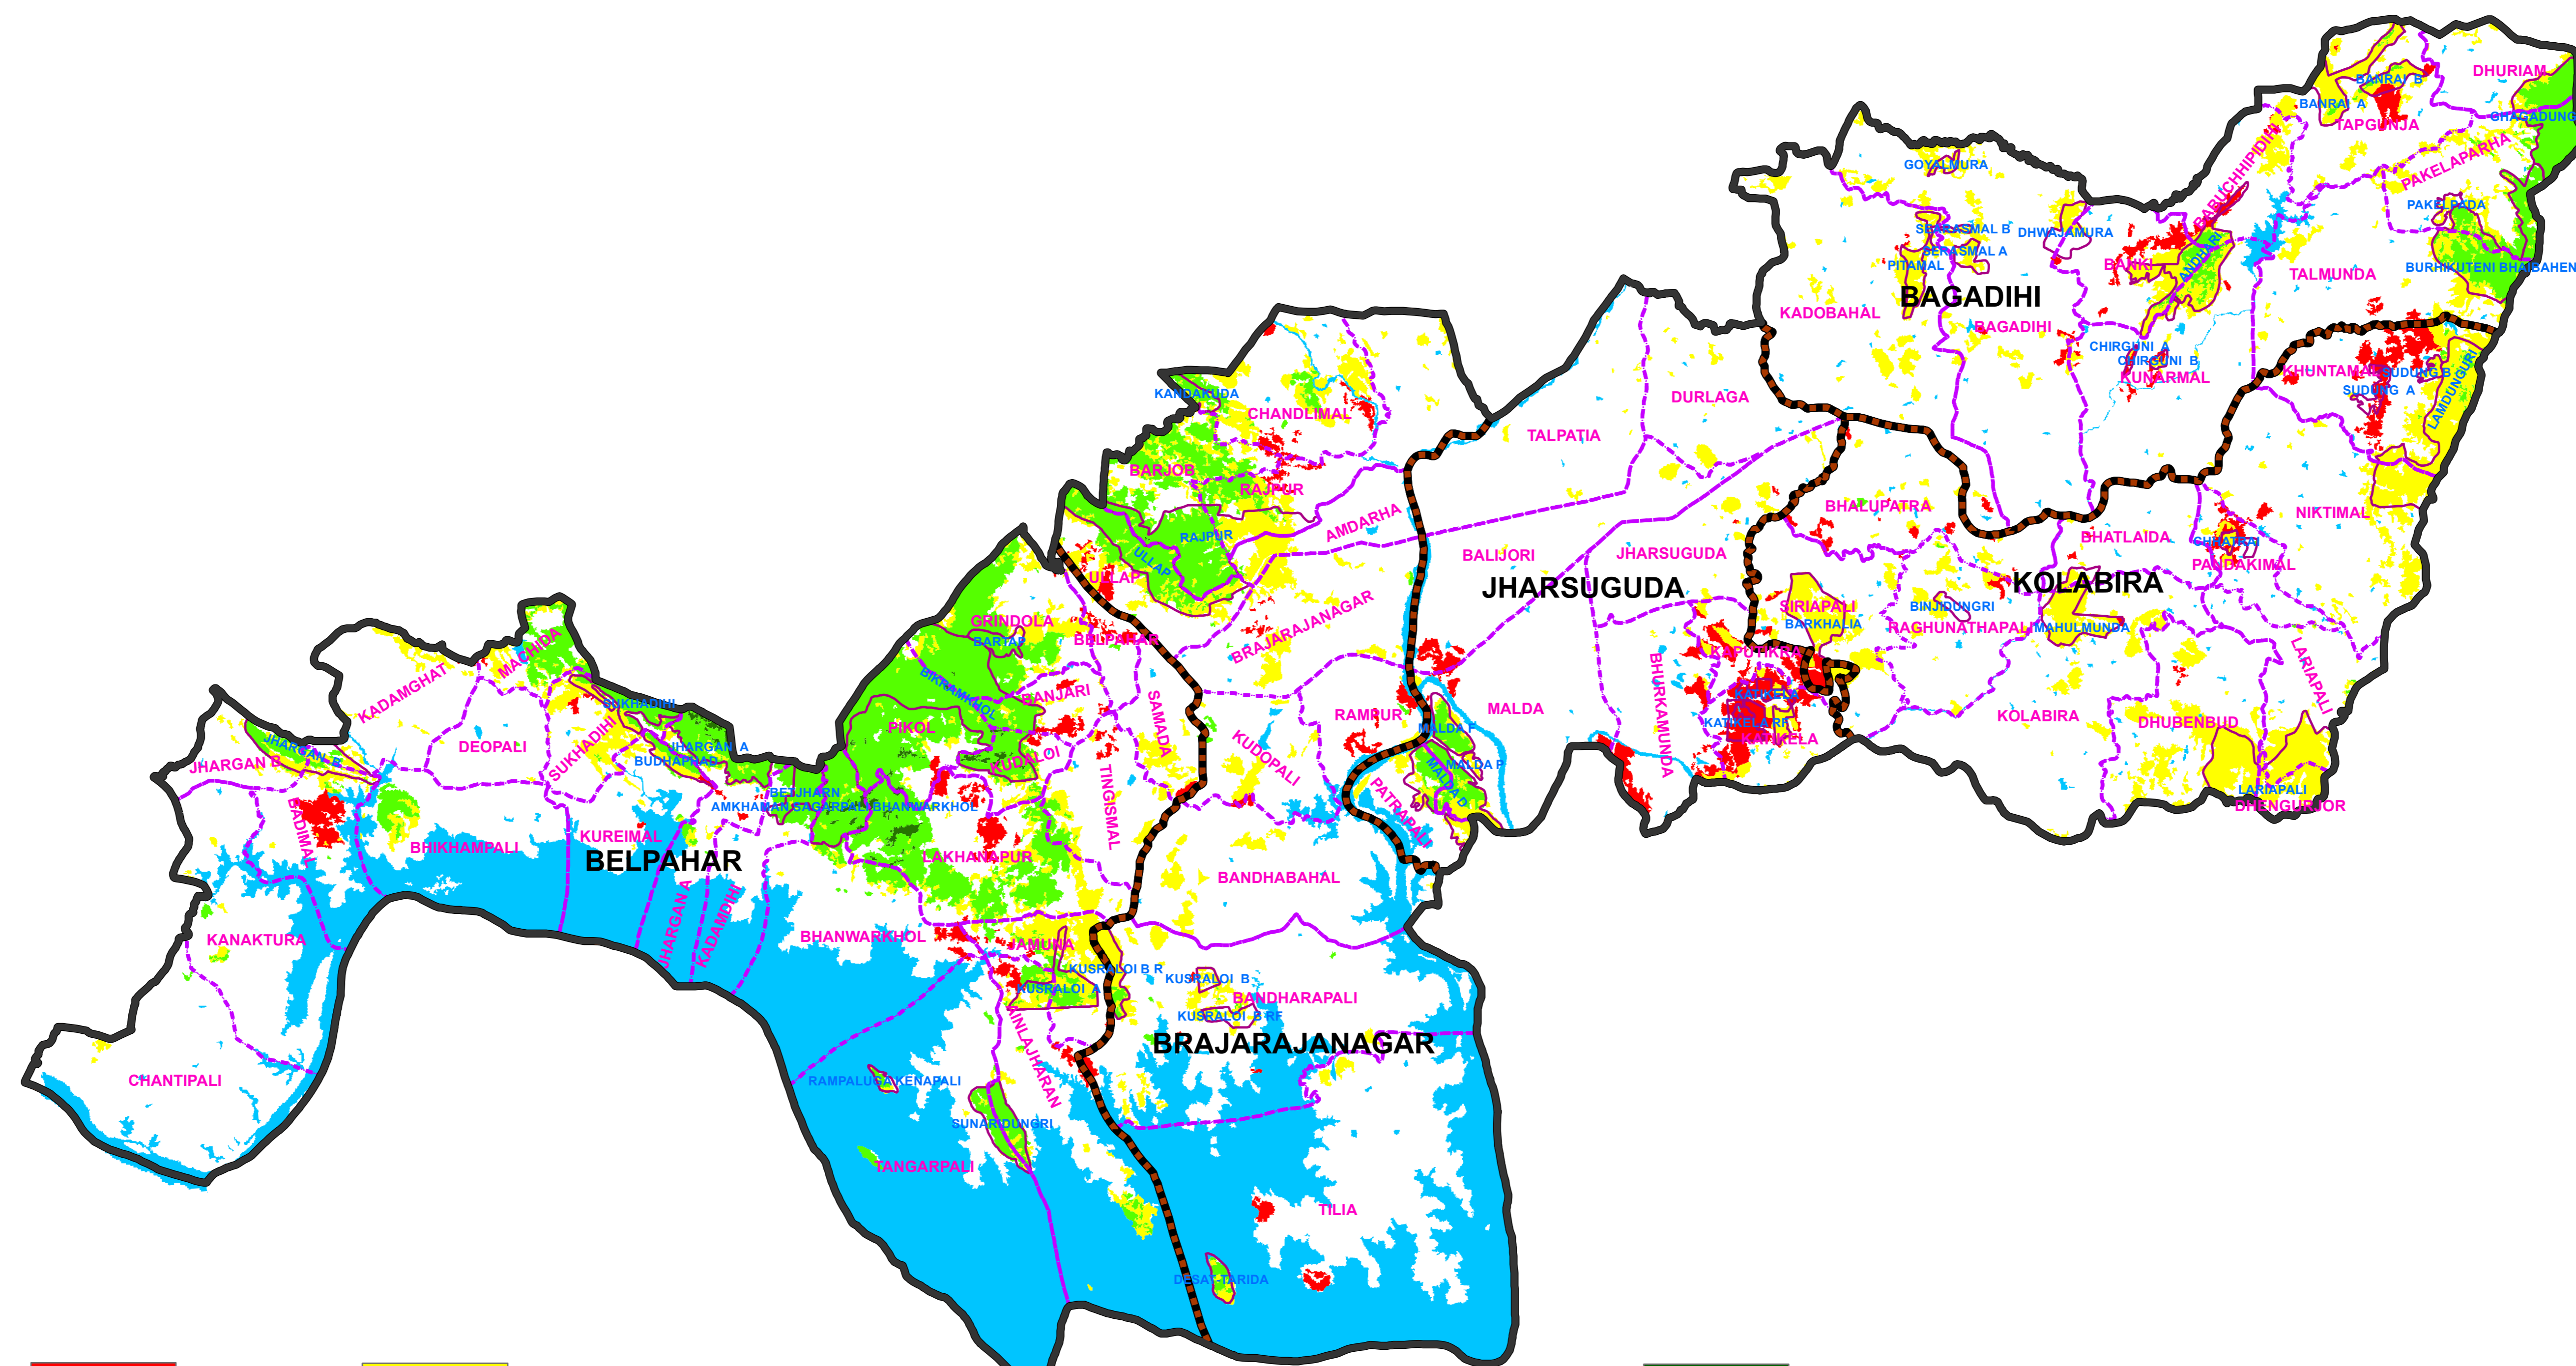

FOREST COVER CHANGE MAP OF JHARSUGUDA FOREST DIVISION,

2017

2019

LEGEND

-  DIVISION BND
-  RANGE BND
-  BEAT BND
-  FOREST BND

-  Water
-  Non-Forest
-  Scrub
-  Open Forest
-  Moderately Dense Forest
-  Very Dense Forest