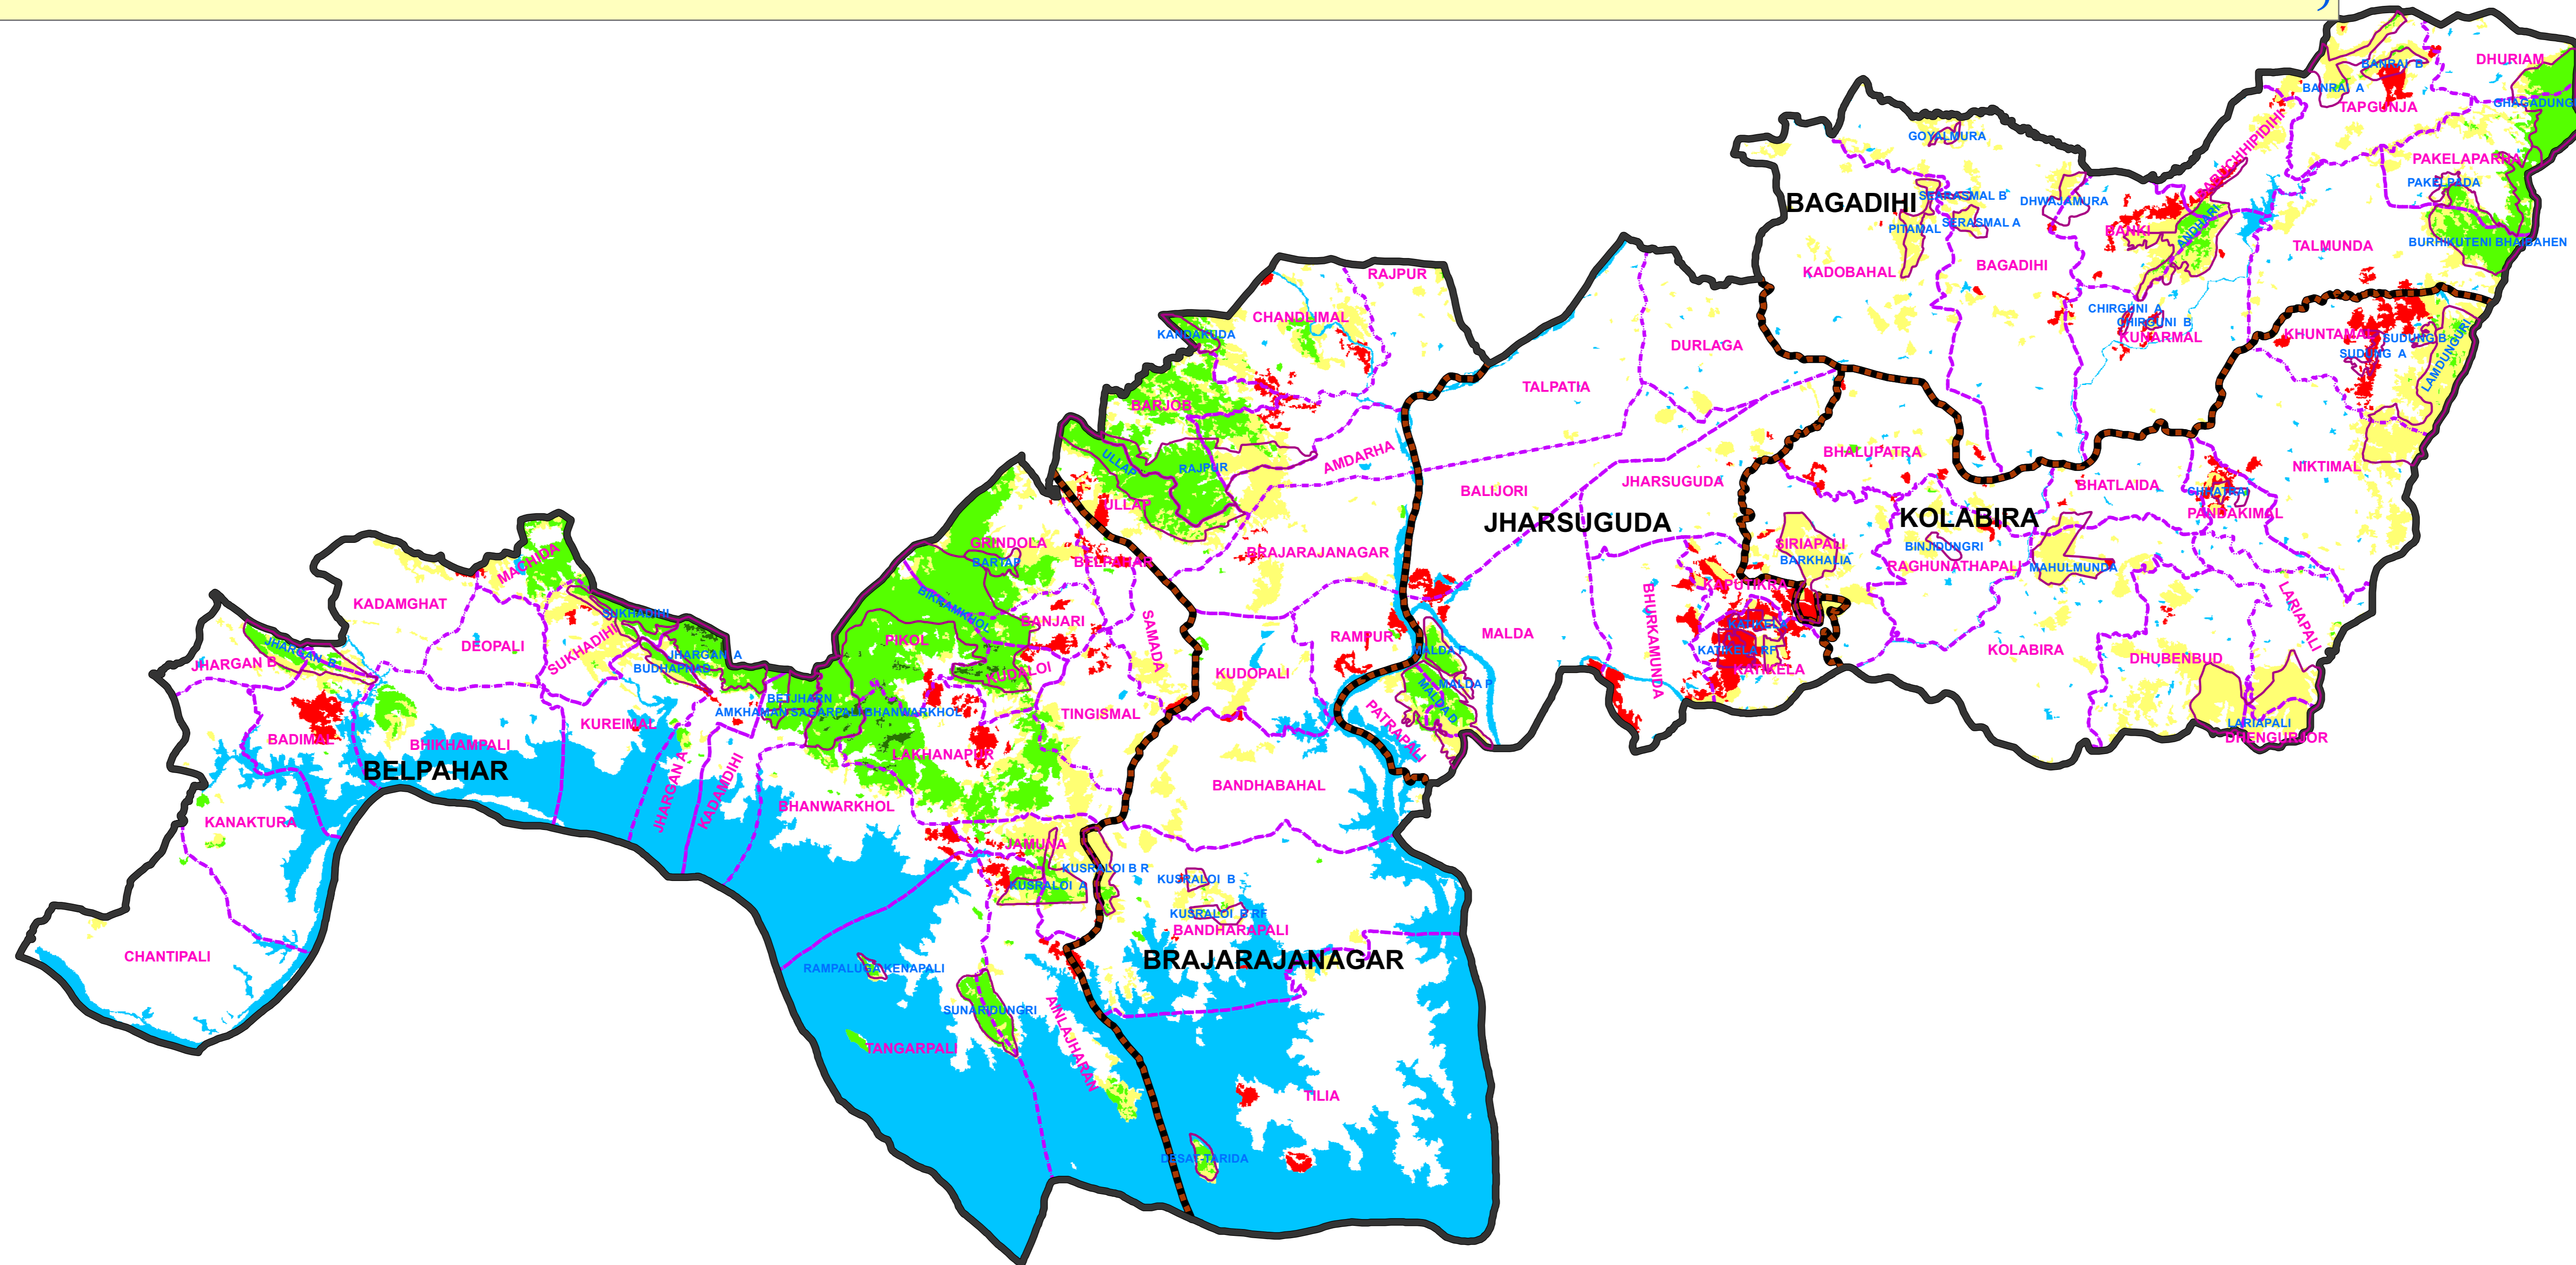

FOREST COVER CHANGE MAP OF JHARSUGUDA FOREST DIVISION,

2017

2019

LEGEND

-  DIVISION BND
-  RANGE BND
-  BEAT BND
-  FOREST BND

-  Water
-  Non-Forest
-  Scrub
-  Open Forest
-  Moderately Dense Forest
-  Very Dense Forest