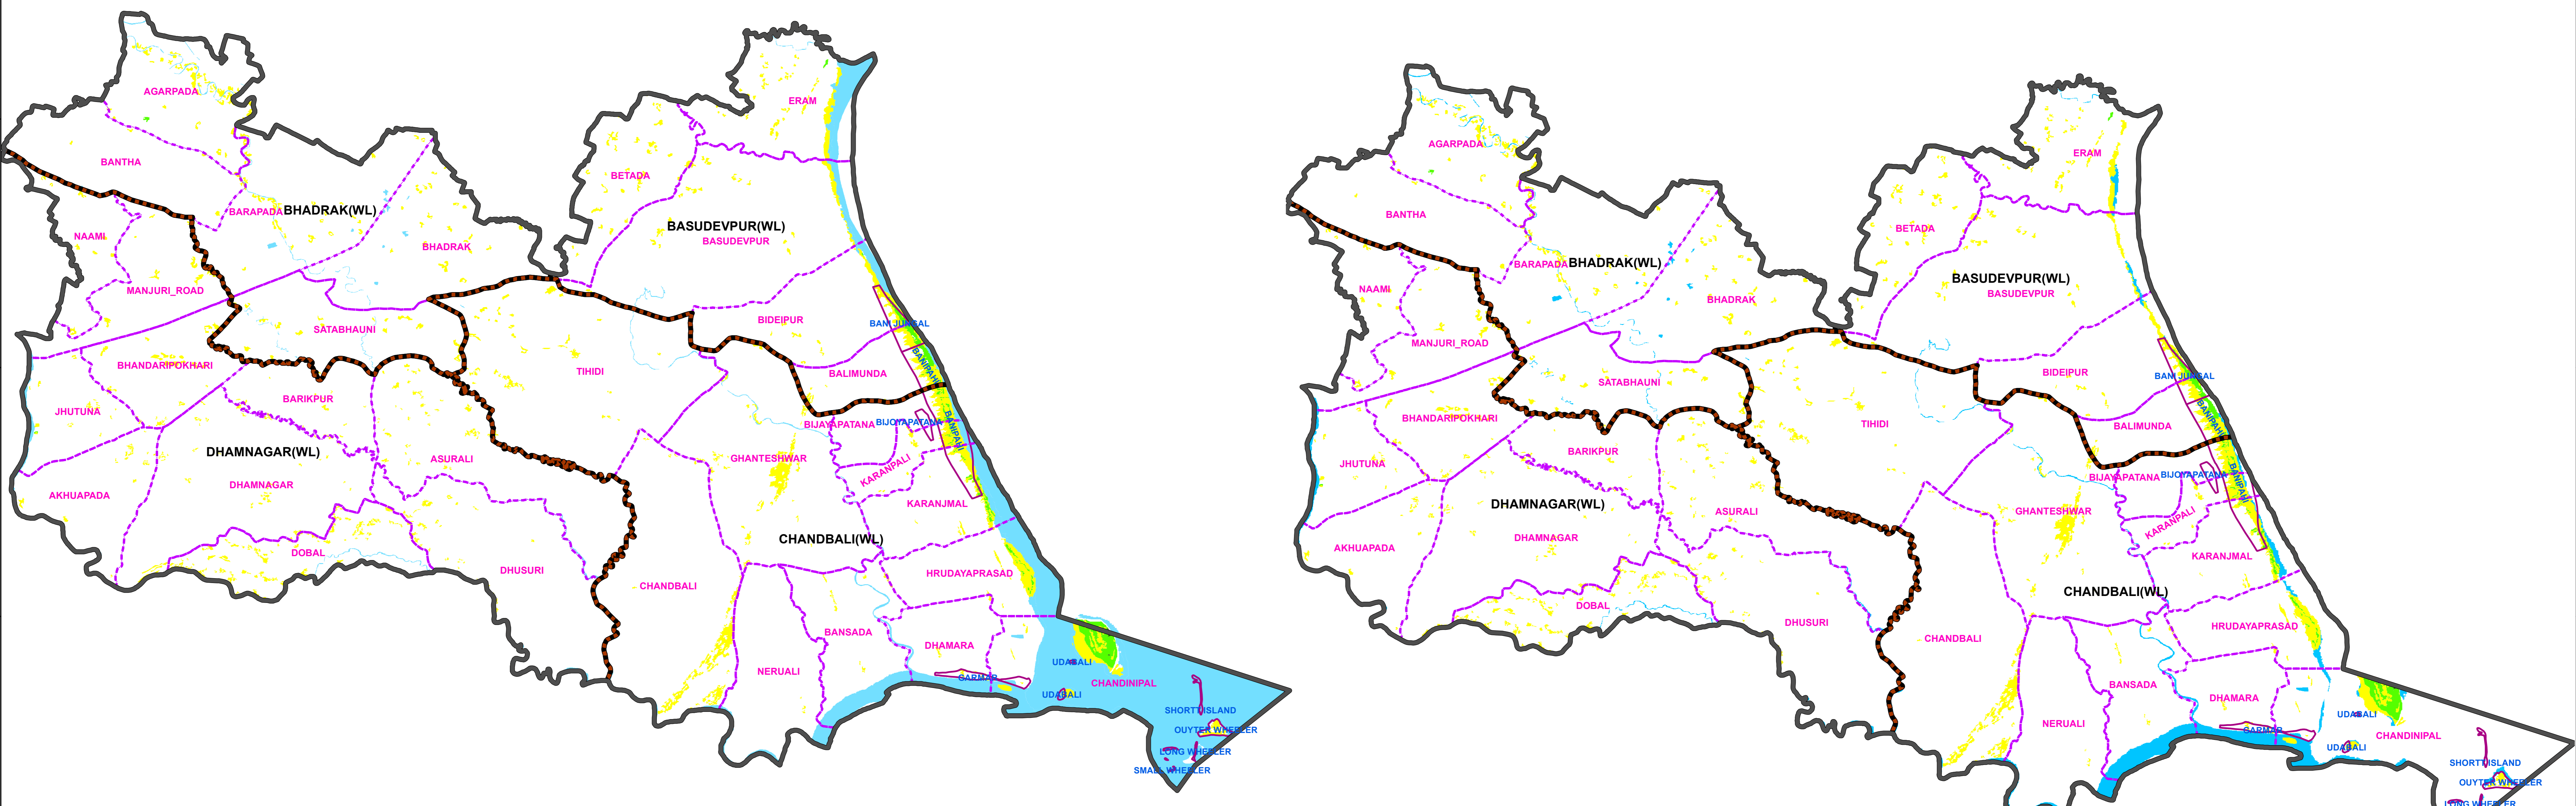

FOREST COVER CHANGE MAP OF BHADRAK WL DIVISION

2019

2021

LEGEND

- DIVISION BND
- RANGE BND
- BEAT BND
- FOREST BND

- Water
- Non-Forest
- Scrub
- Open Forest
- Moderately Dense Forest
- Very Dense Forest

PREPARED BY : FOREST IT & GEOMATICS CENTRE
 FOREST HEADQUARTERS, ODISHA
 BHUBANESWAR