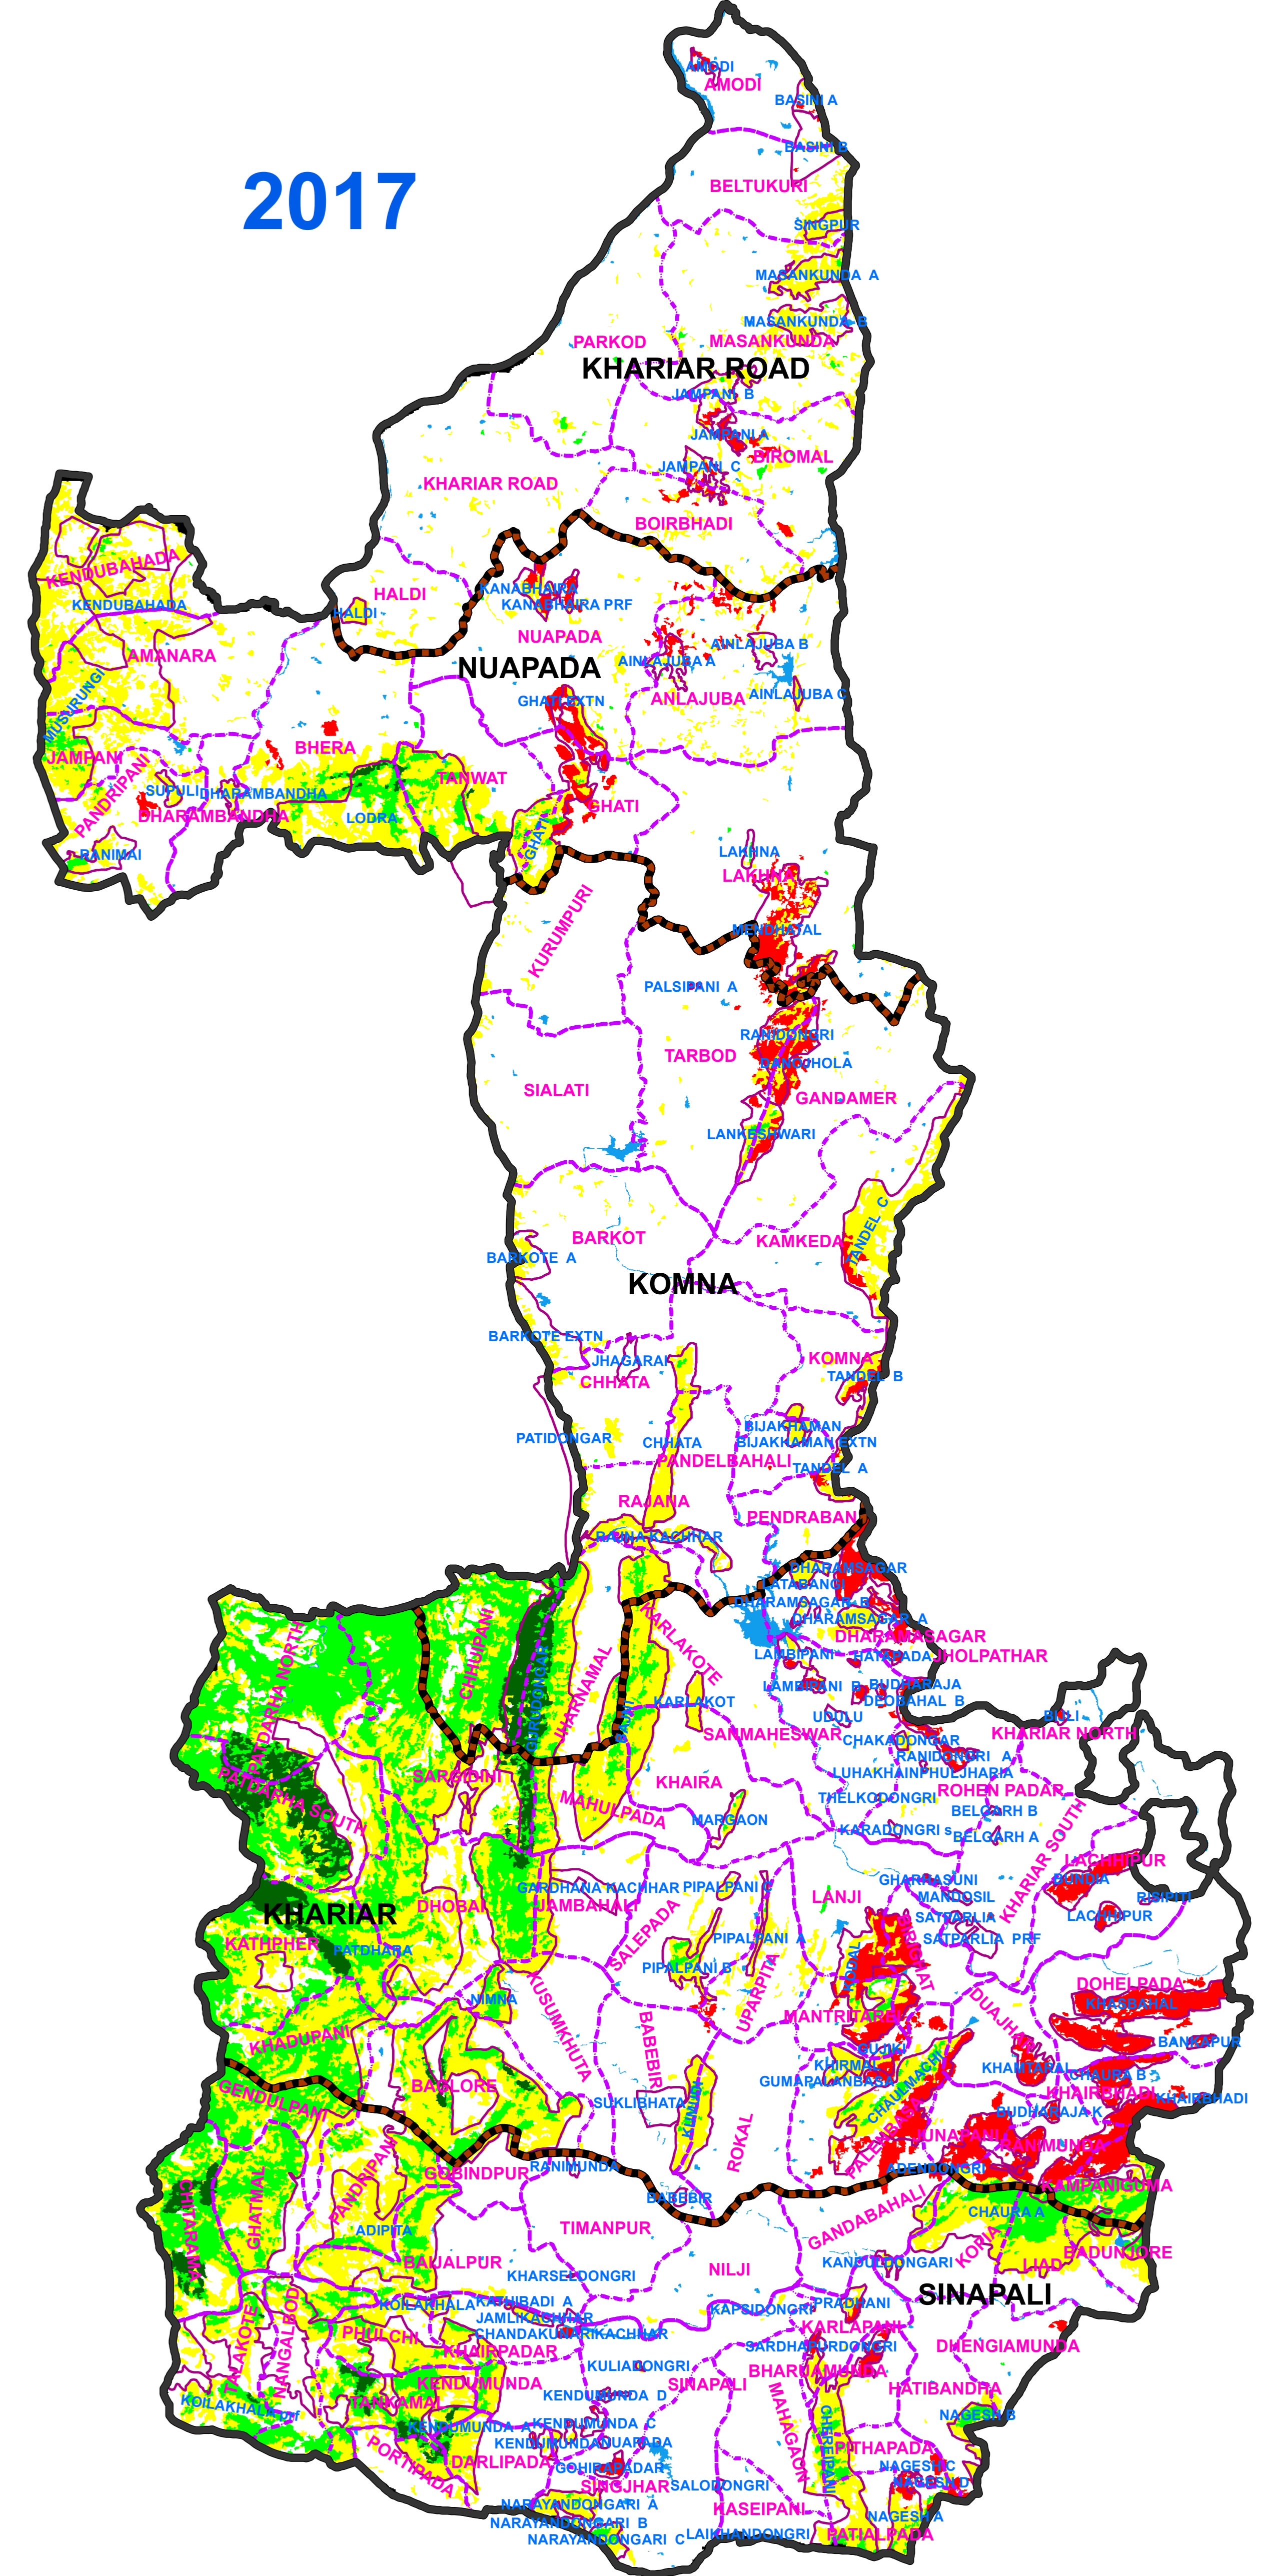

FOREST COVER CHANGE MAP OF KHARIAR FOREST DIVISION,

2019

2017

LEGEND

- DIVISION BND
- RANGE BND
- BEAT BND
- FOREST BND

- Water
- Non-Forest
- Scrub
- Open Forest
- Moderately Dense Forest
- Very Dense Forest