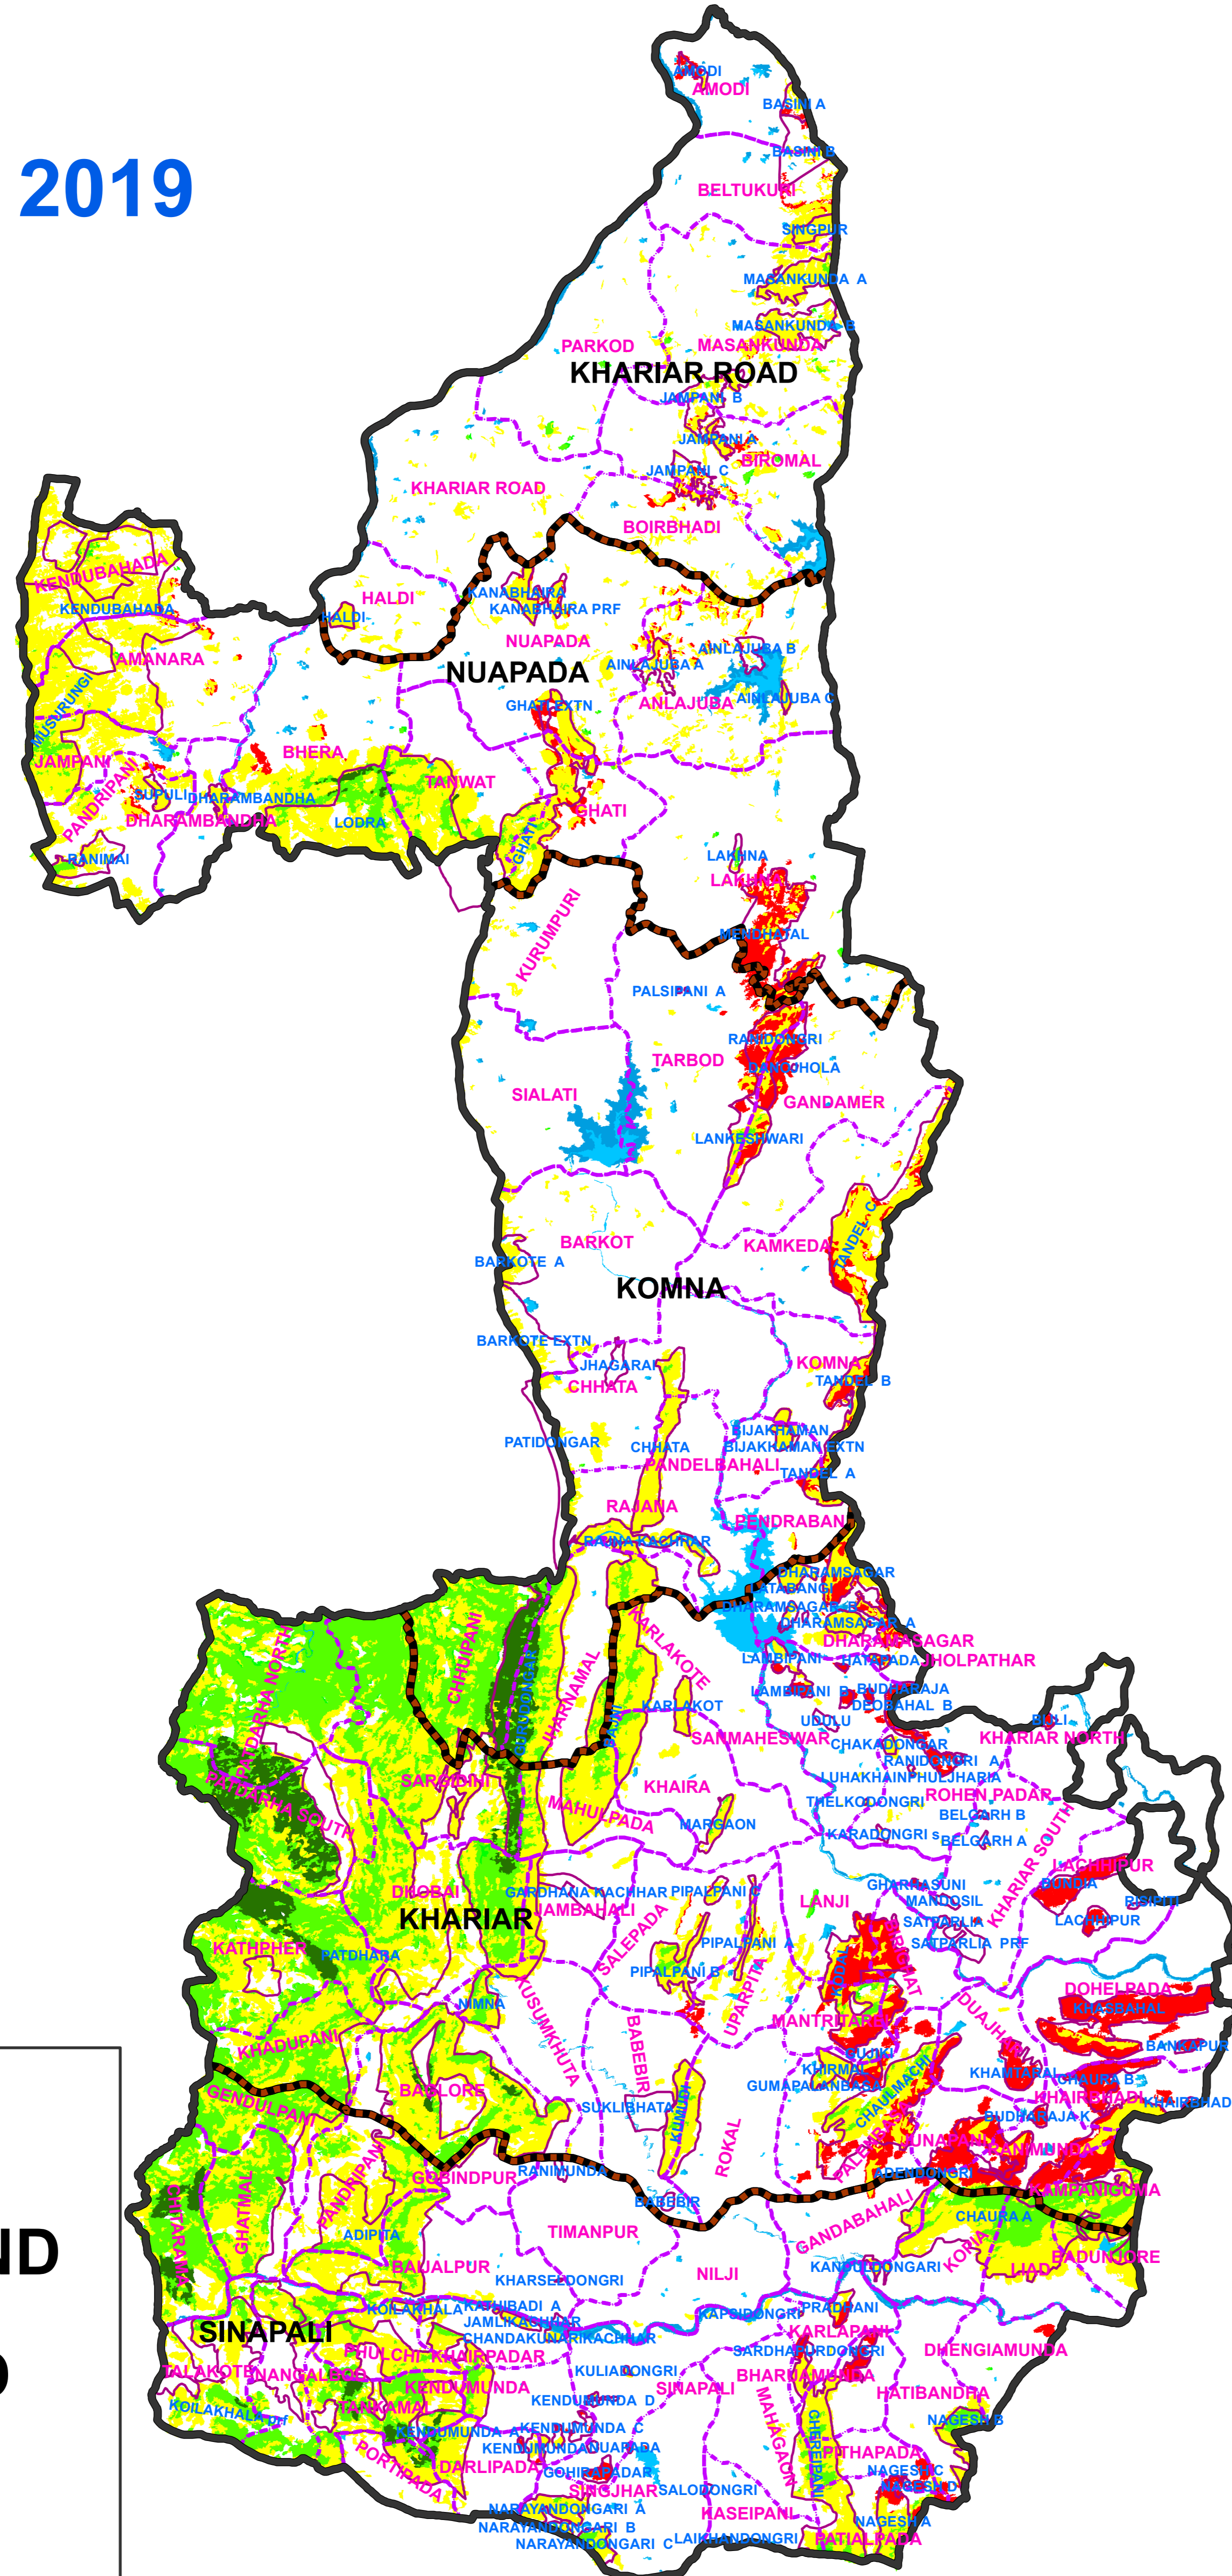

FOREST COVER CHANGE MAP OF KHARIAR FOREST DIVISION,

2019

2017

LEGEND

- DIVISION BND
- RANGE BND
- BEAT BND
- FOREST BND

- Water
- Non-Forest
- Scrub
- Open Forest
- Moderately Dense Forest
- Very Dense Forest