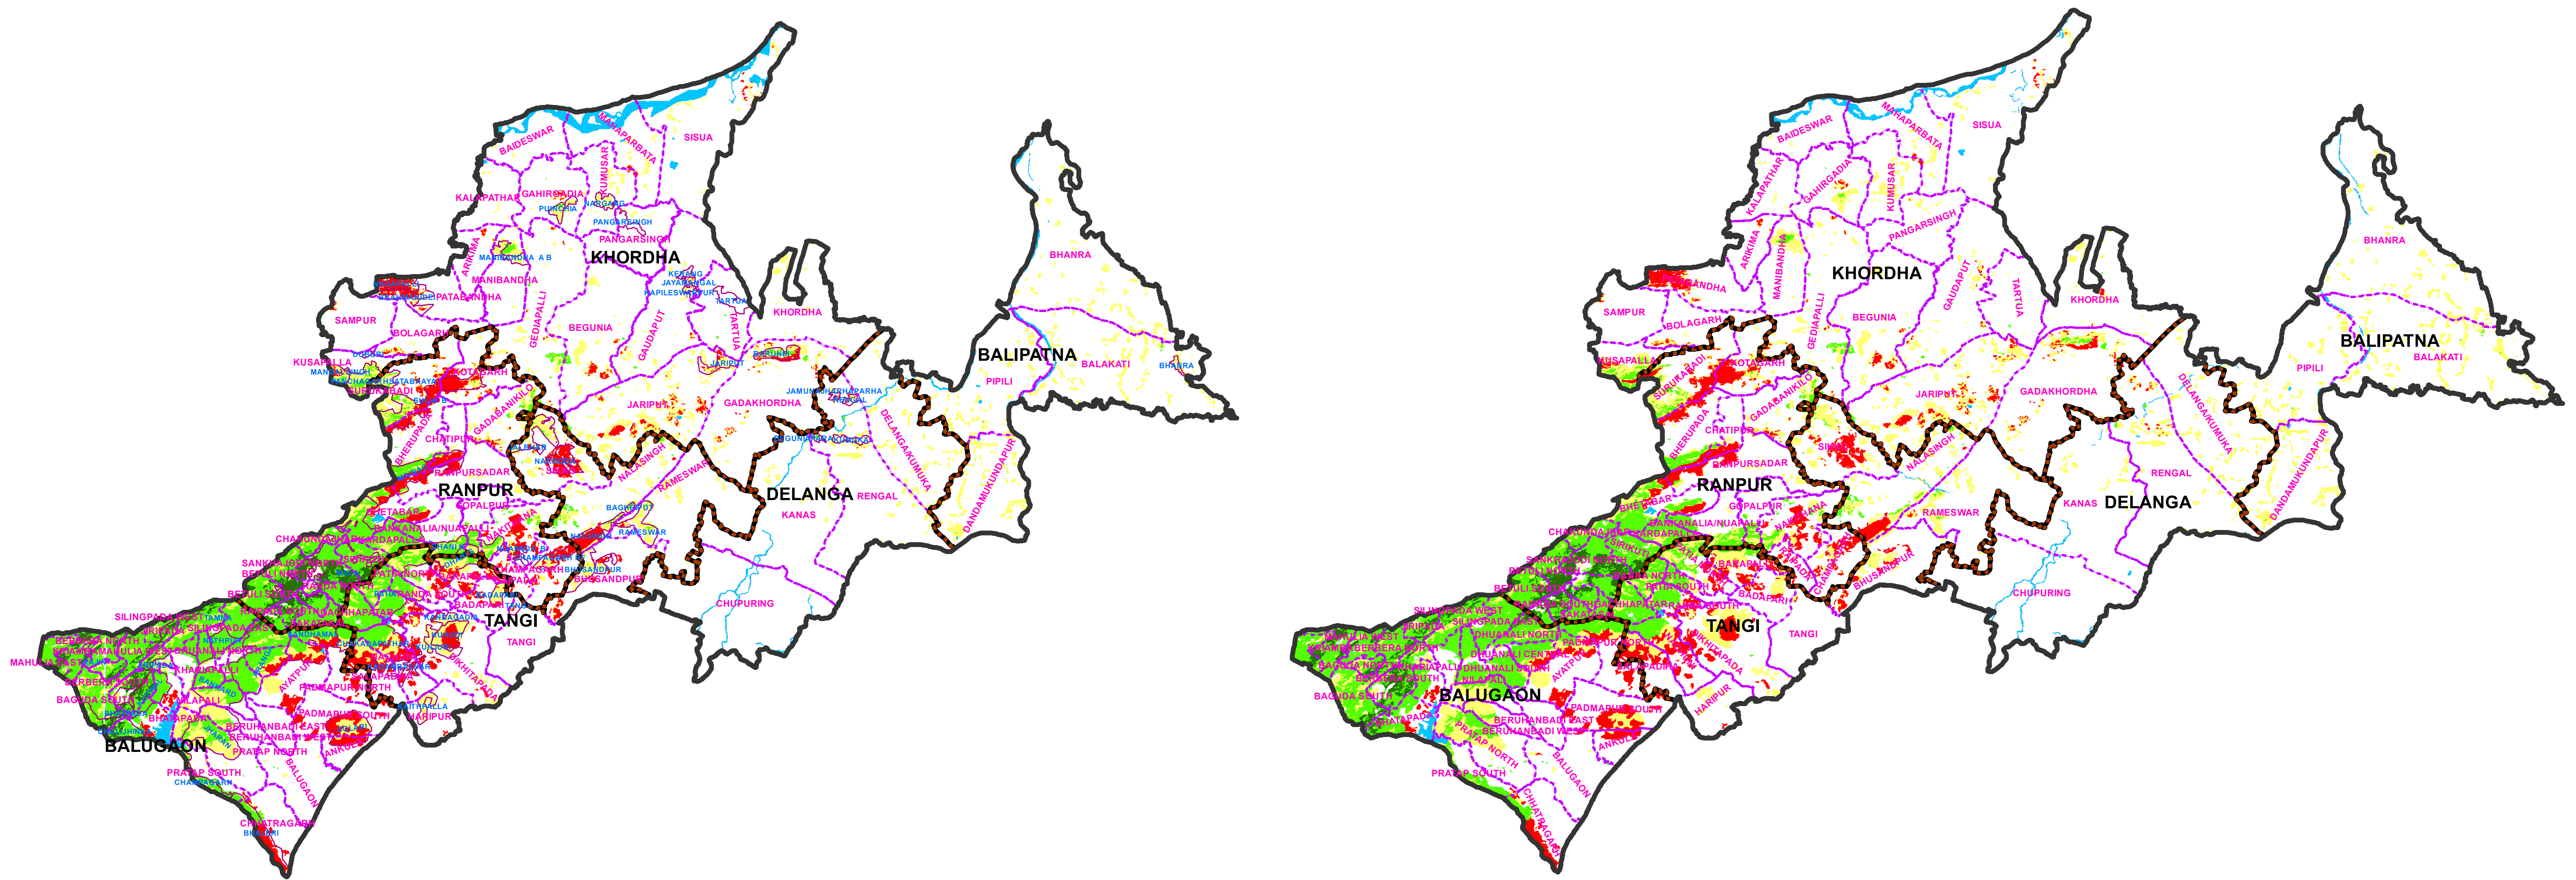

FOREST COVER CHANGE MAP OF KHORDHA FOREST DIVISION,

Water
 Non-Forest
 Scrub
 Open Forest
 Moderately Dense Forest
 Very Dense Forest

LEGEND

- DIVISION BND
- RANGE BND
- BEAT BND
- FOREST BND