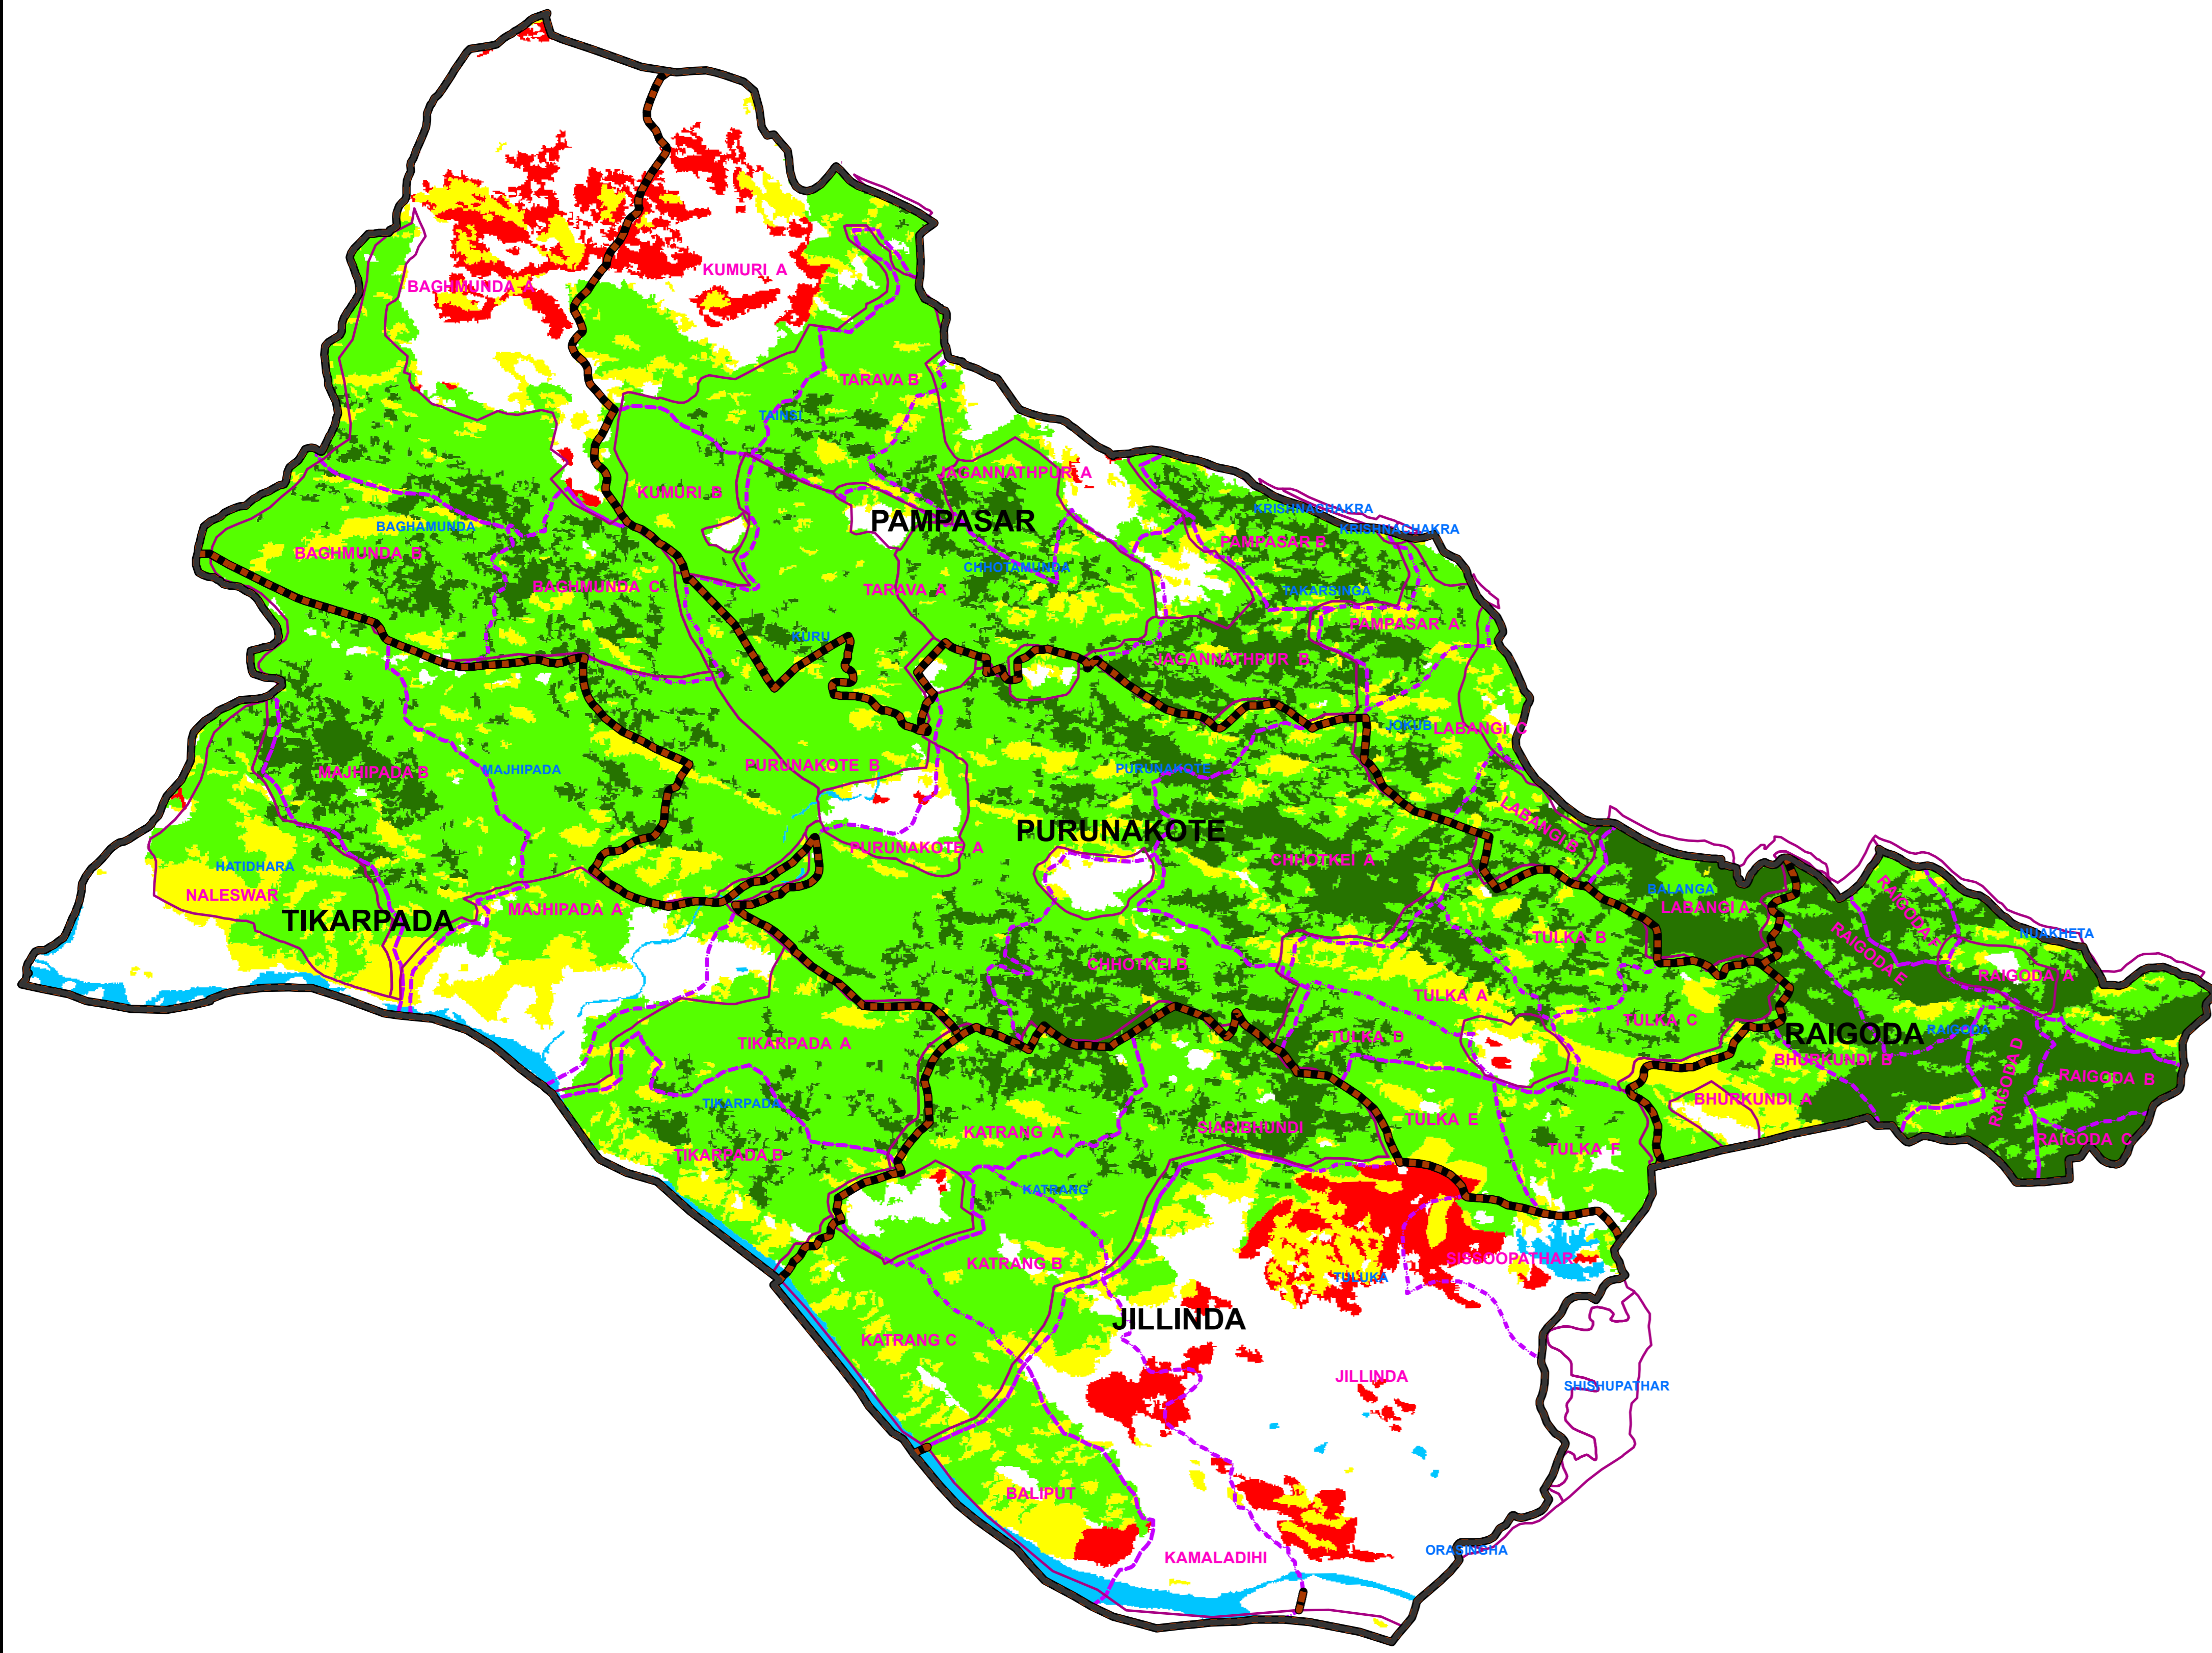

# FOREST COVER CHANGE MAP OF SATKOSHIA WL DIVISION,

2019

2017

Water
  Non-Forest
  Scrub
  Open Forest
  Moderately Dense Forest
  Very Dense Forest

**LEGEND**

- DIVISION BND
- RANGE BND
- BEAT BND
- FOREST BND

20°50'0"N  
20°40'0"N  
20°30'0"N

20°50'0"N  
20°40'0"N  
20°30'0"N

84°50'0"E      85°0'0"E      85°10'0"E      85°20'0"E

84°50'0"E      85°0'0"E      85°10'0"E      85°20'0"E