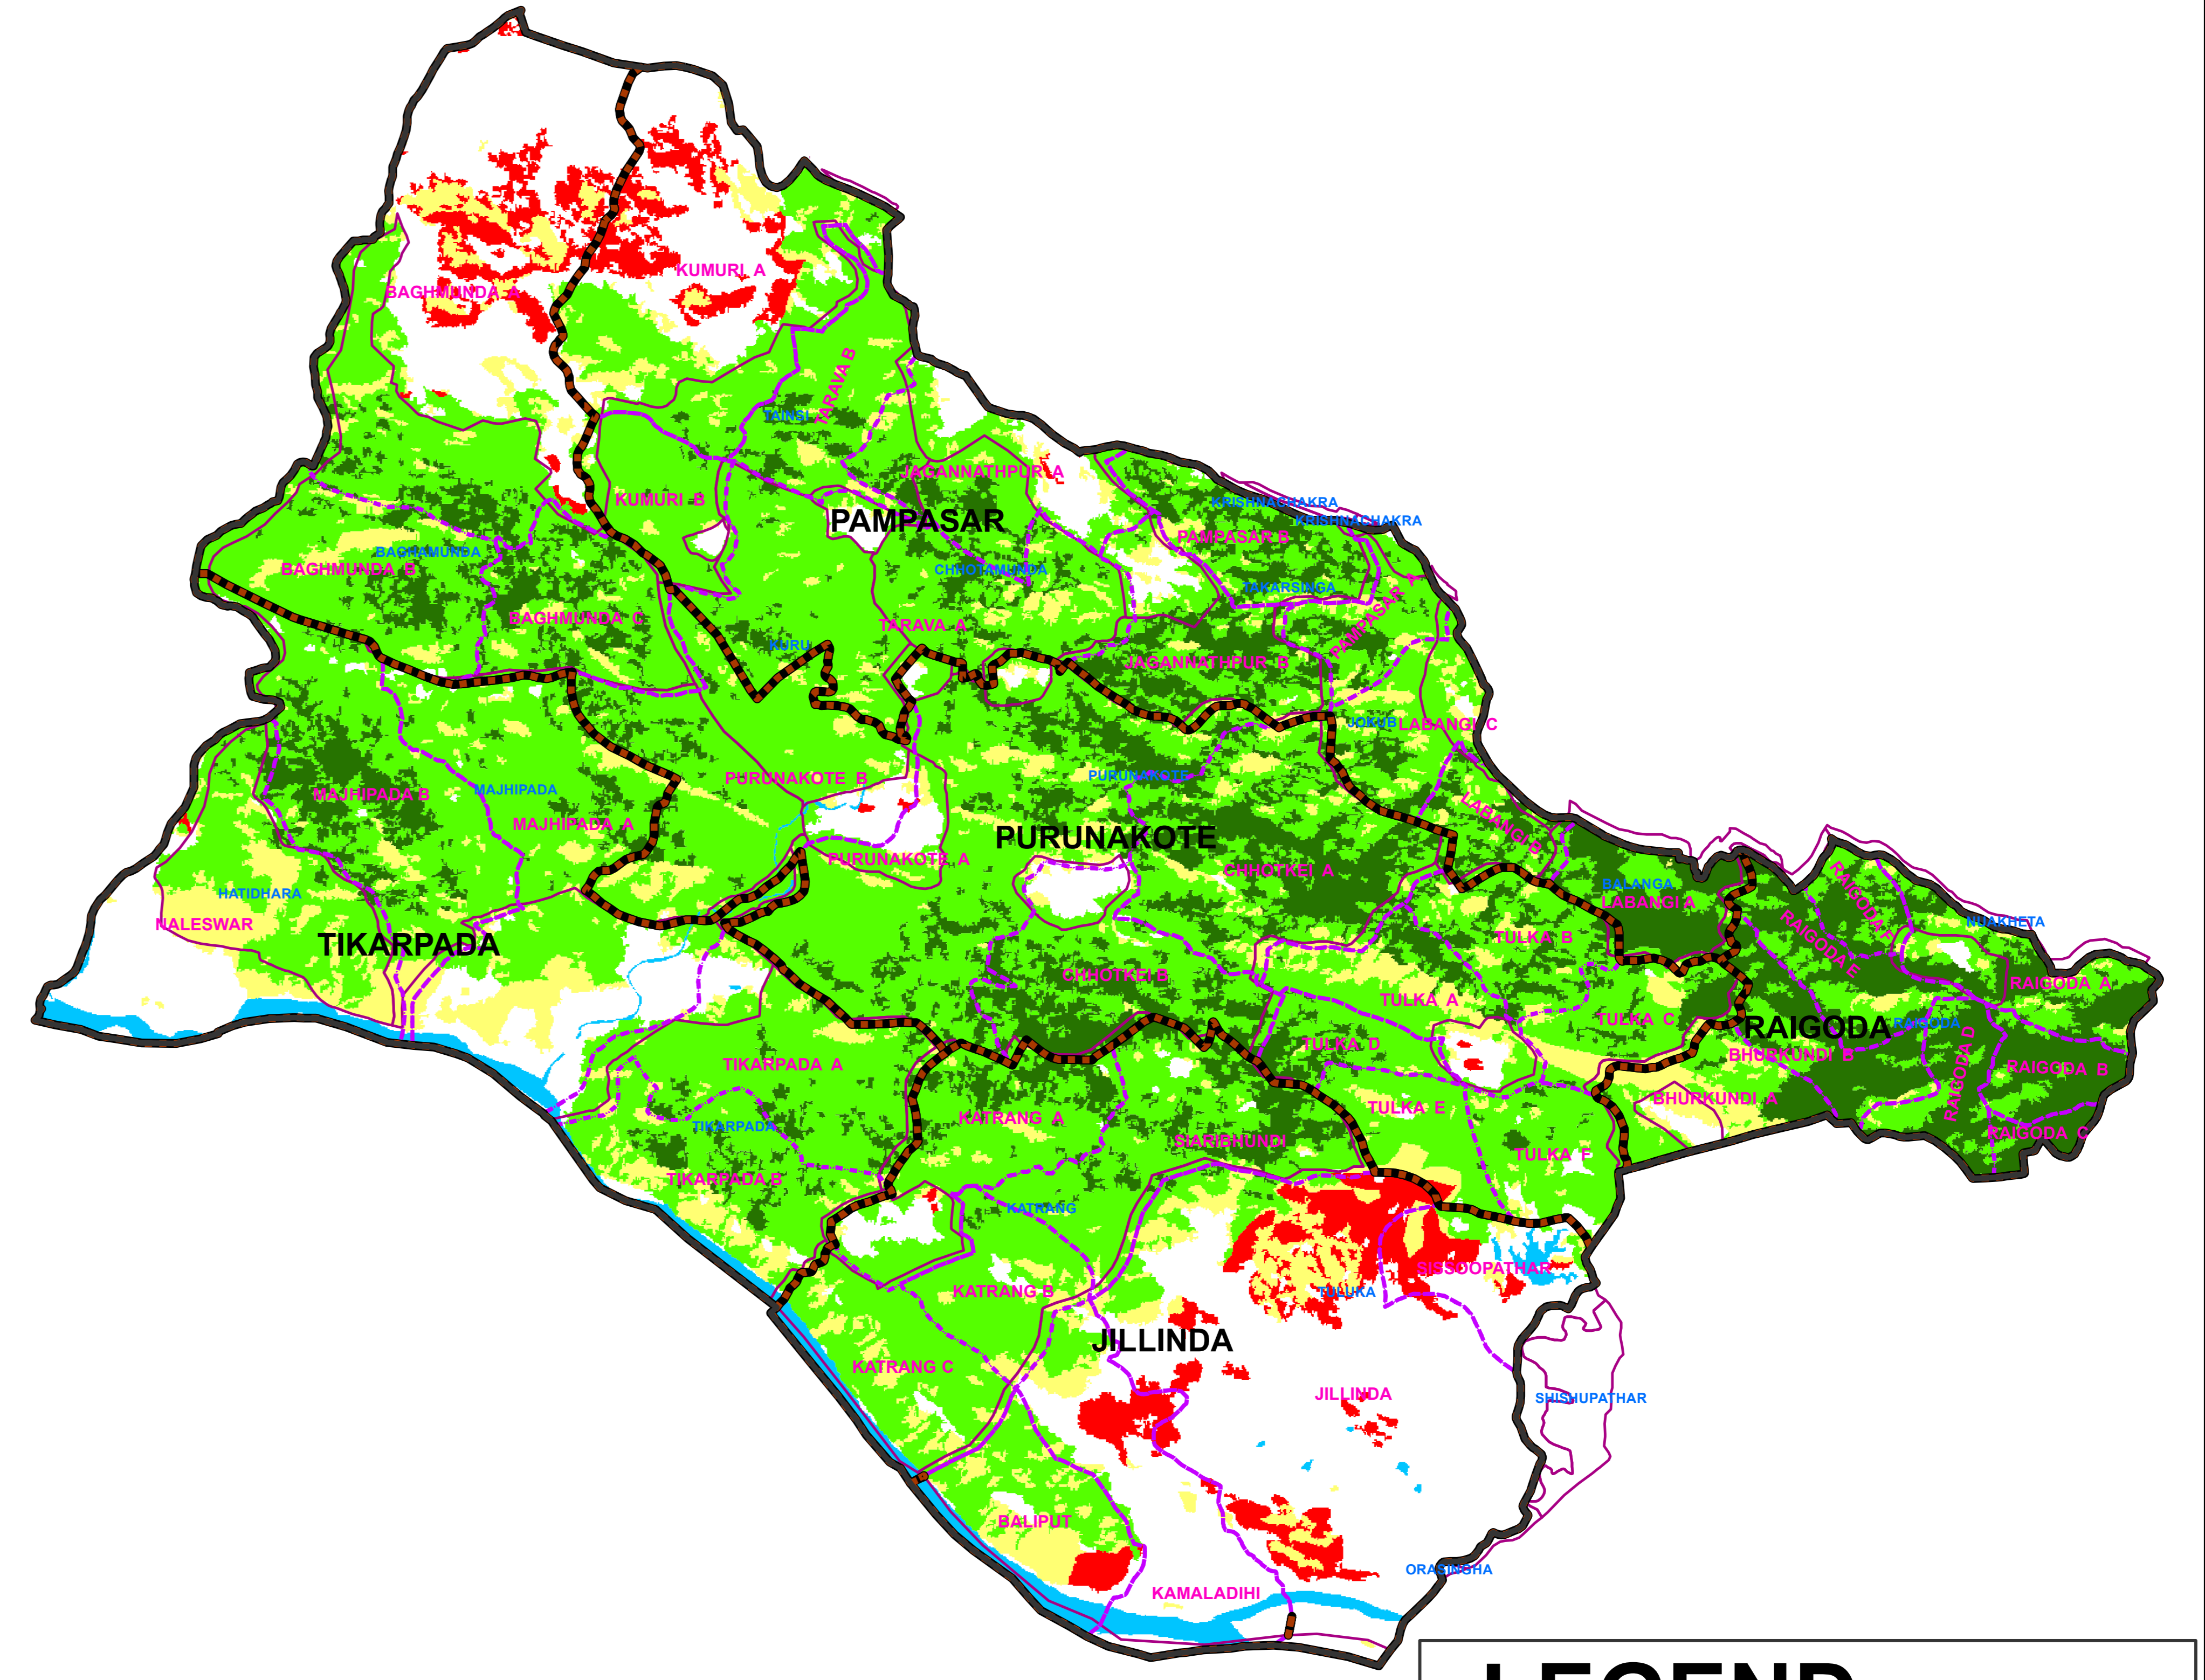

# FOREST COVER CHANGE MAP OF SATKOSHIA WL DIVISION,

2019

2017

Water
  Non-Forest
  Scrub
  Open Forest
  Moderately Dense Forest
  Very Dense Forest

**LEGEND**

- DIVISION BND
- RANGE BND
- BEAT BND
- FOREST BND

20°50'0"N  
20°40'0"N  
20°30'0"N

20°50'0"N  
20°40'0"N  
20°30'0"N

84°50'0"E      85°0'0"E      85°10'0"E      85°20'0"E

84°50'0"E      85°0'0"E      85°10'0"E      85°20'0"E