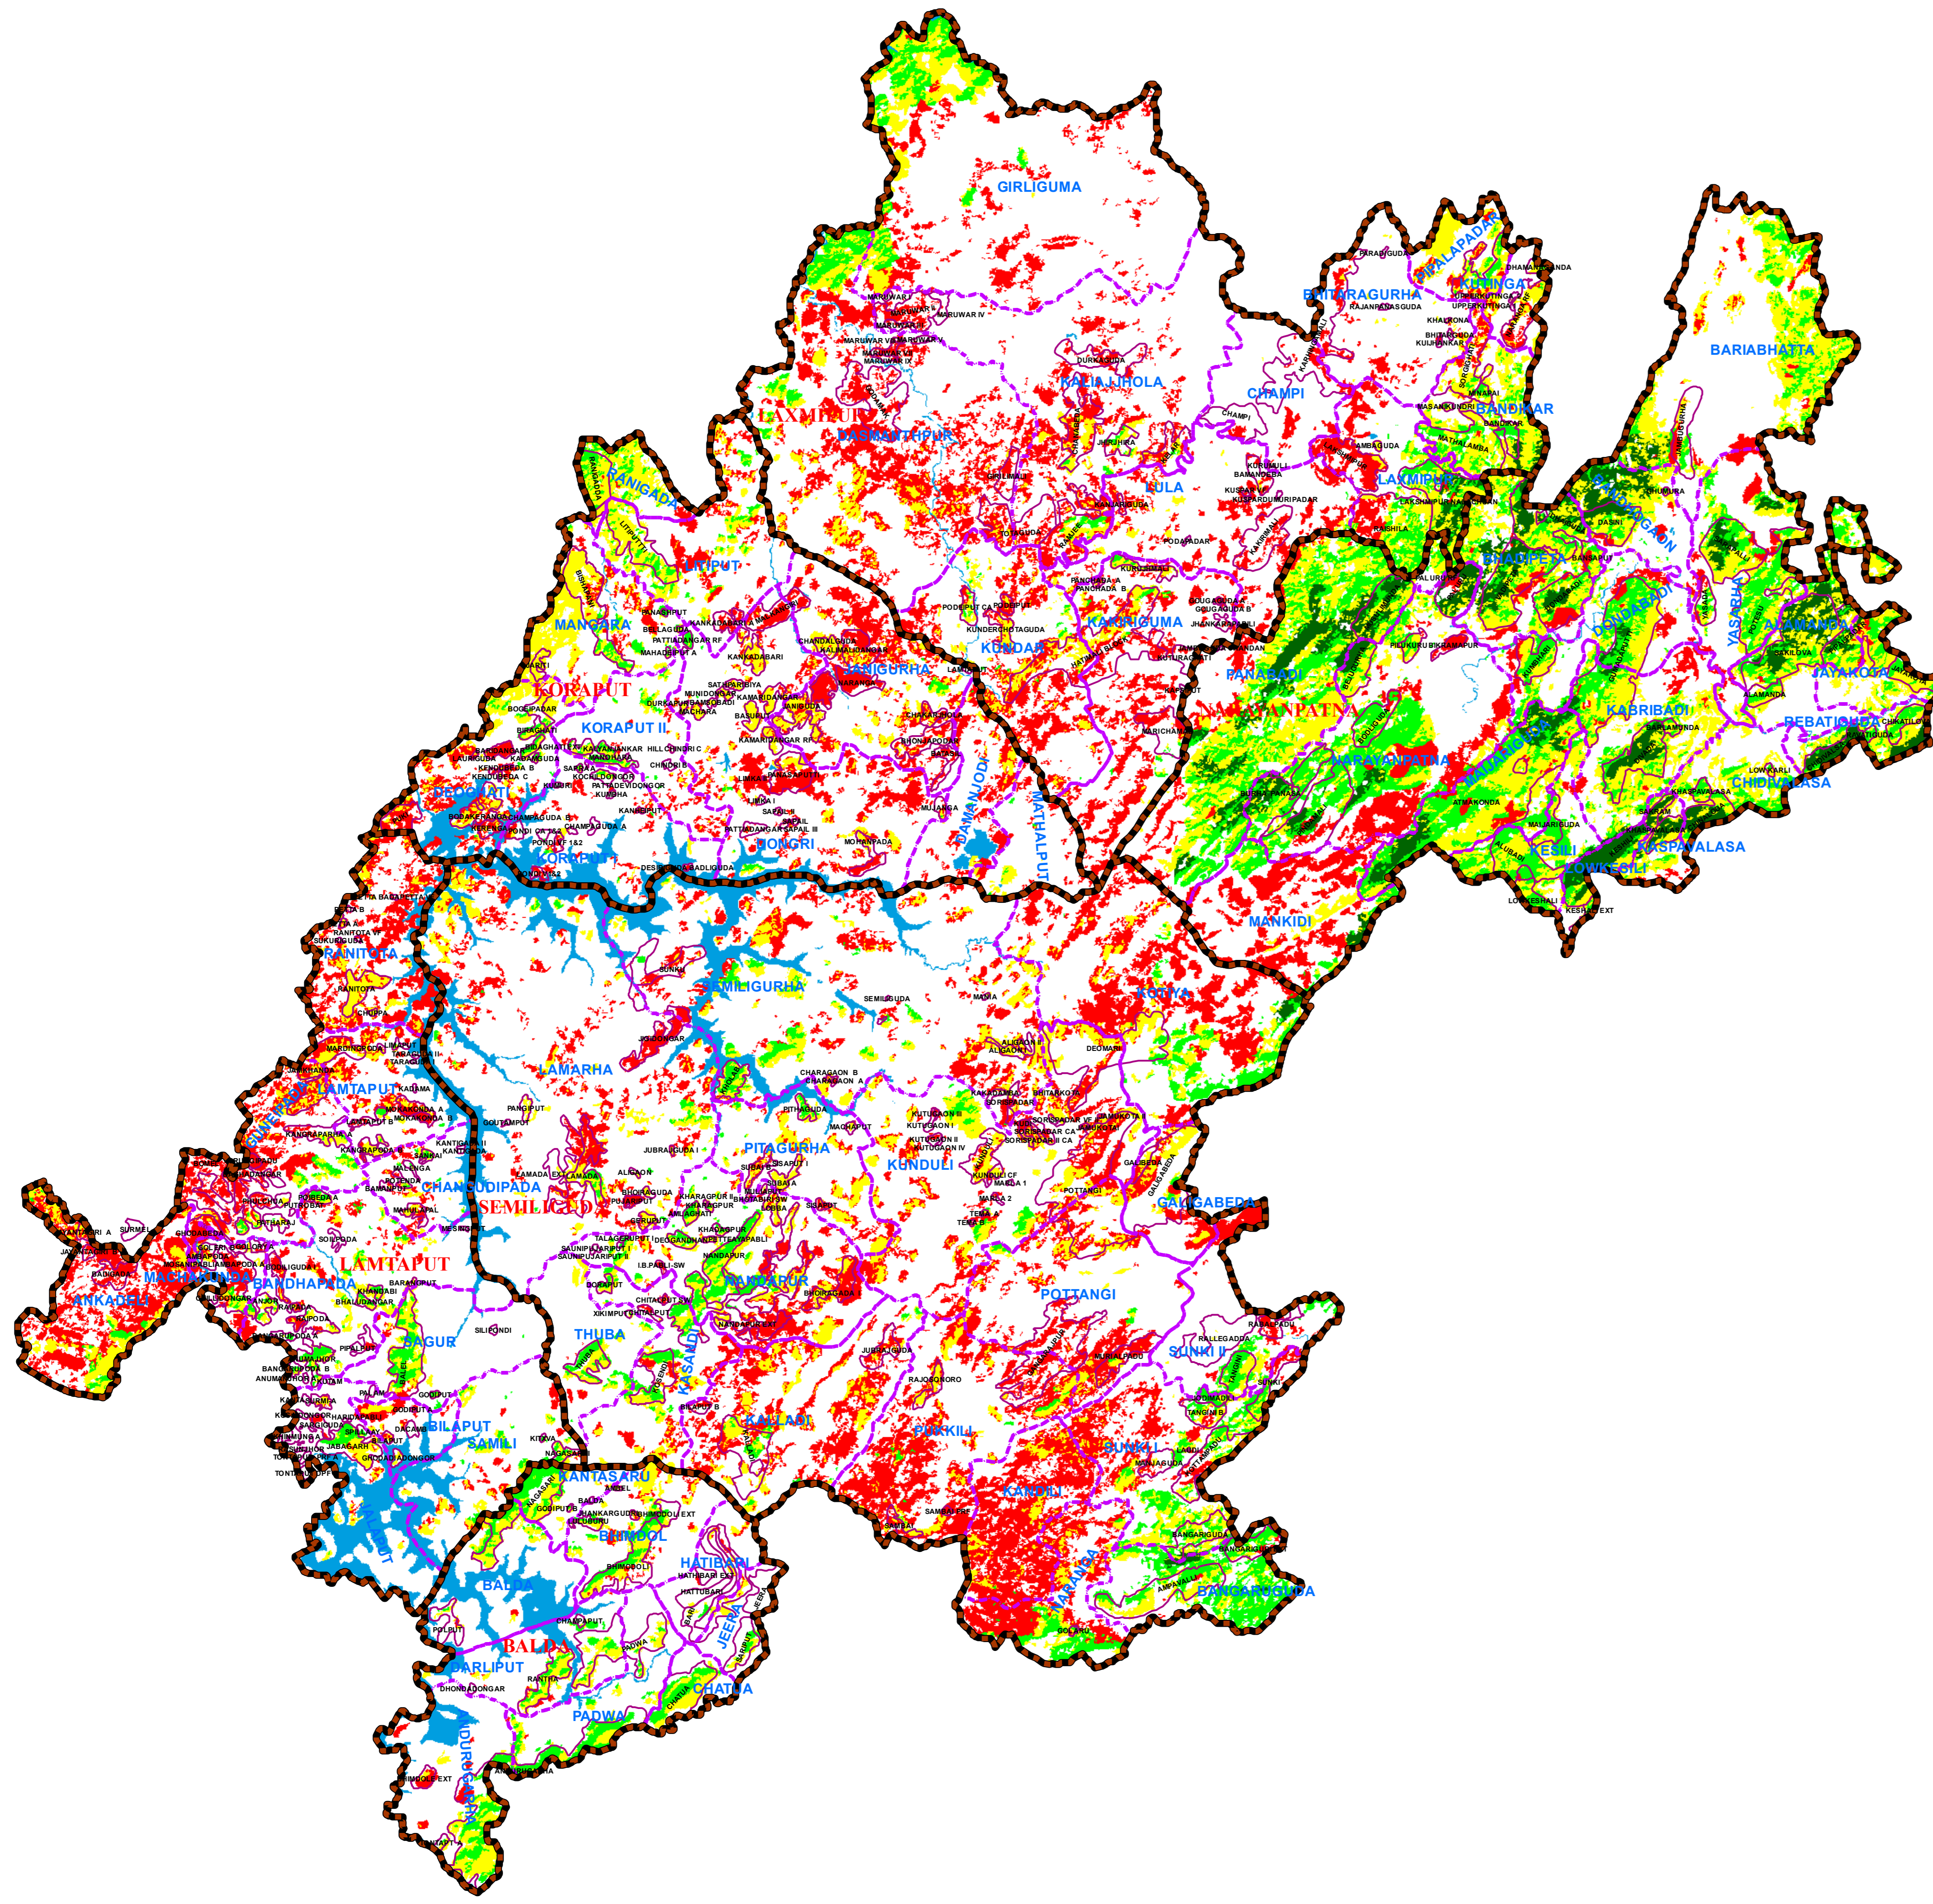

FOREST COVER CHANGE MAP OF KORAPUT FOREST DIVISION.

2015

2017

LEGEND

- DIVISION BND
- RANGE BND
- BEAT BND
- FOREST BND

- Water
- Non-Forest
- Scrub
- Open Forest
- Moderately Dense Forest
- Very Dense Forest