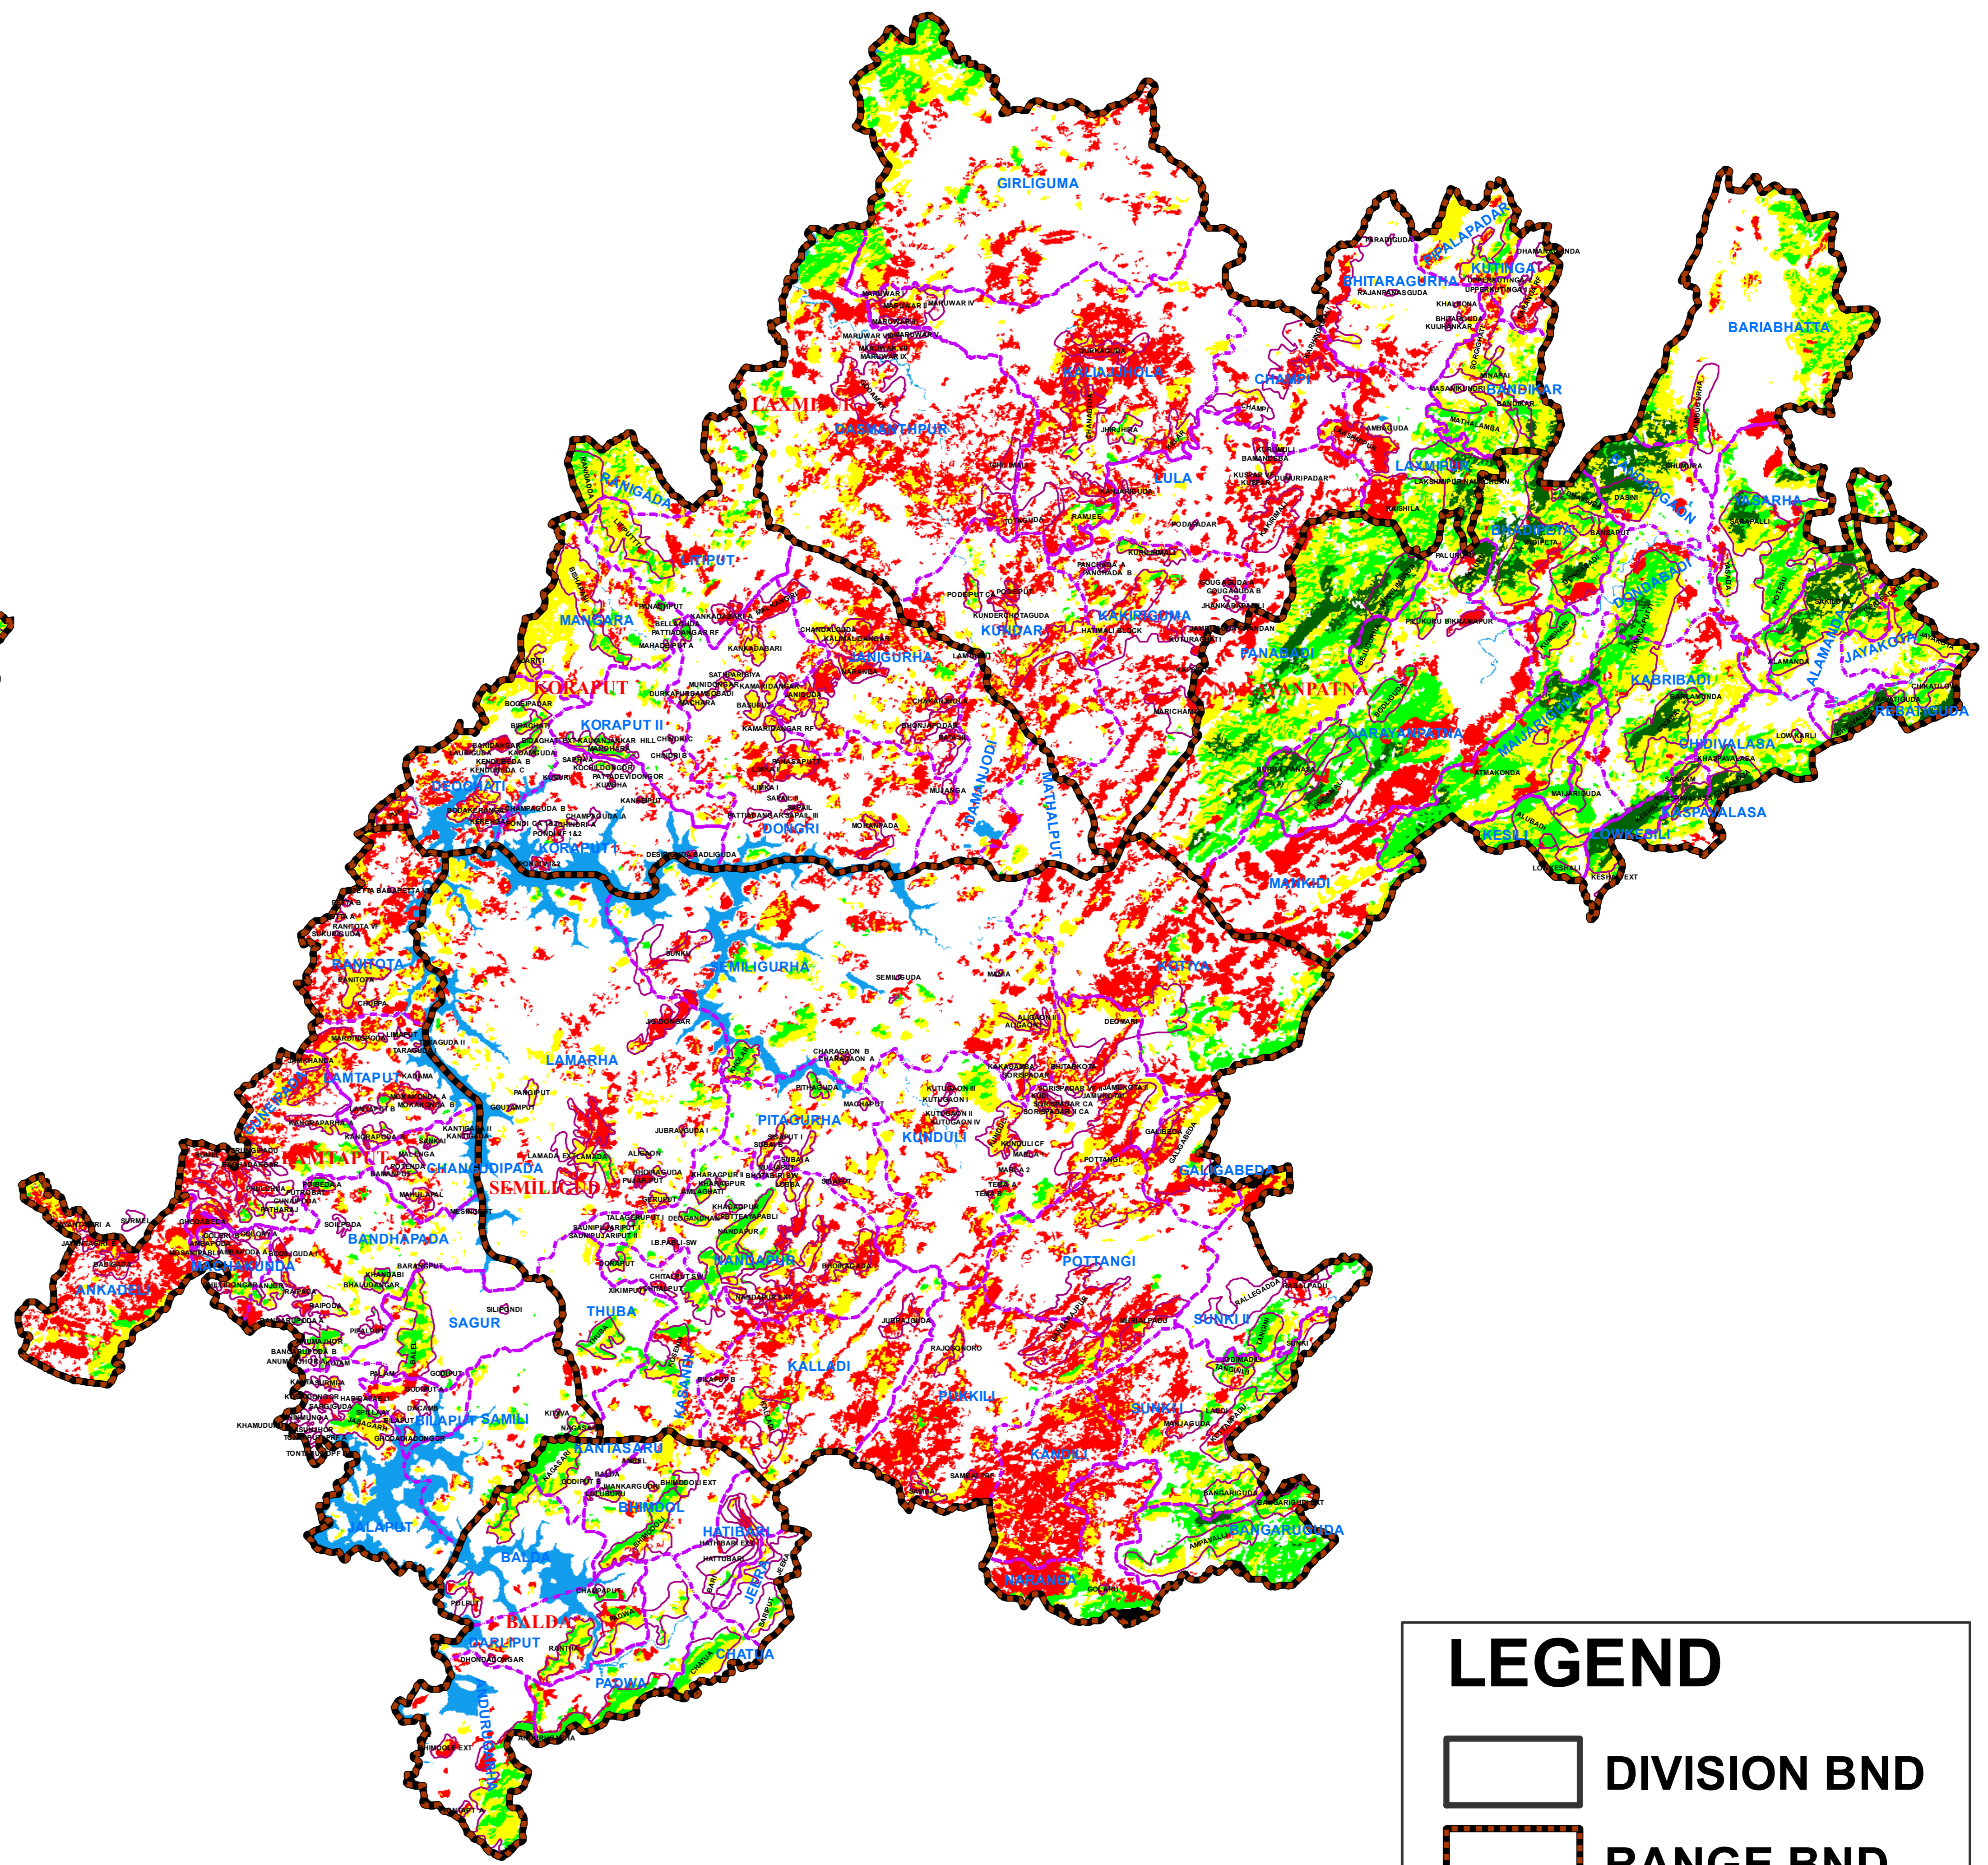

FOREST COVER CHANGE MAP OF KORAPUT FOREST DIVISION.

2015

2017

LEGEND

- DIVISION BND
- RANGE BND
- BEAT BND
- FOREST BND

- Water
- Non-Forest
- Scrub
- Open Forest
- Moderately Dense Forest
- Very Dense Forest