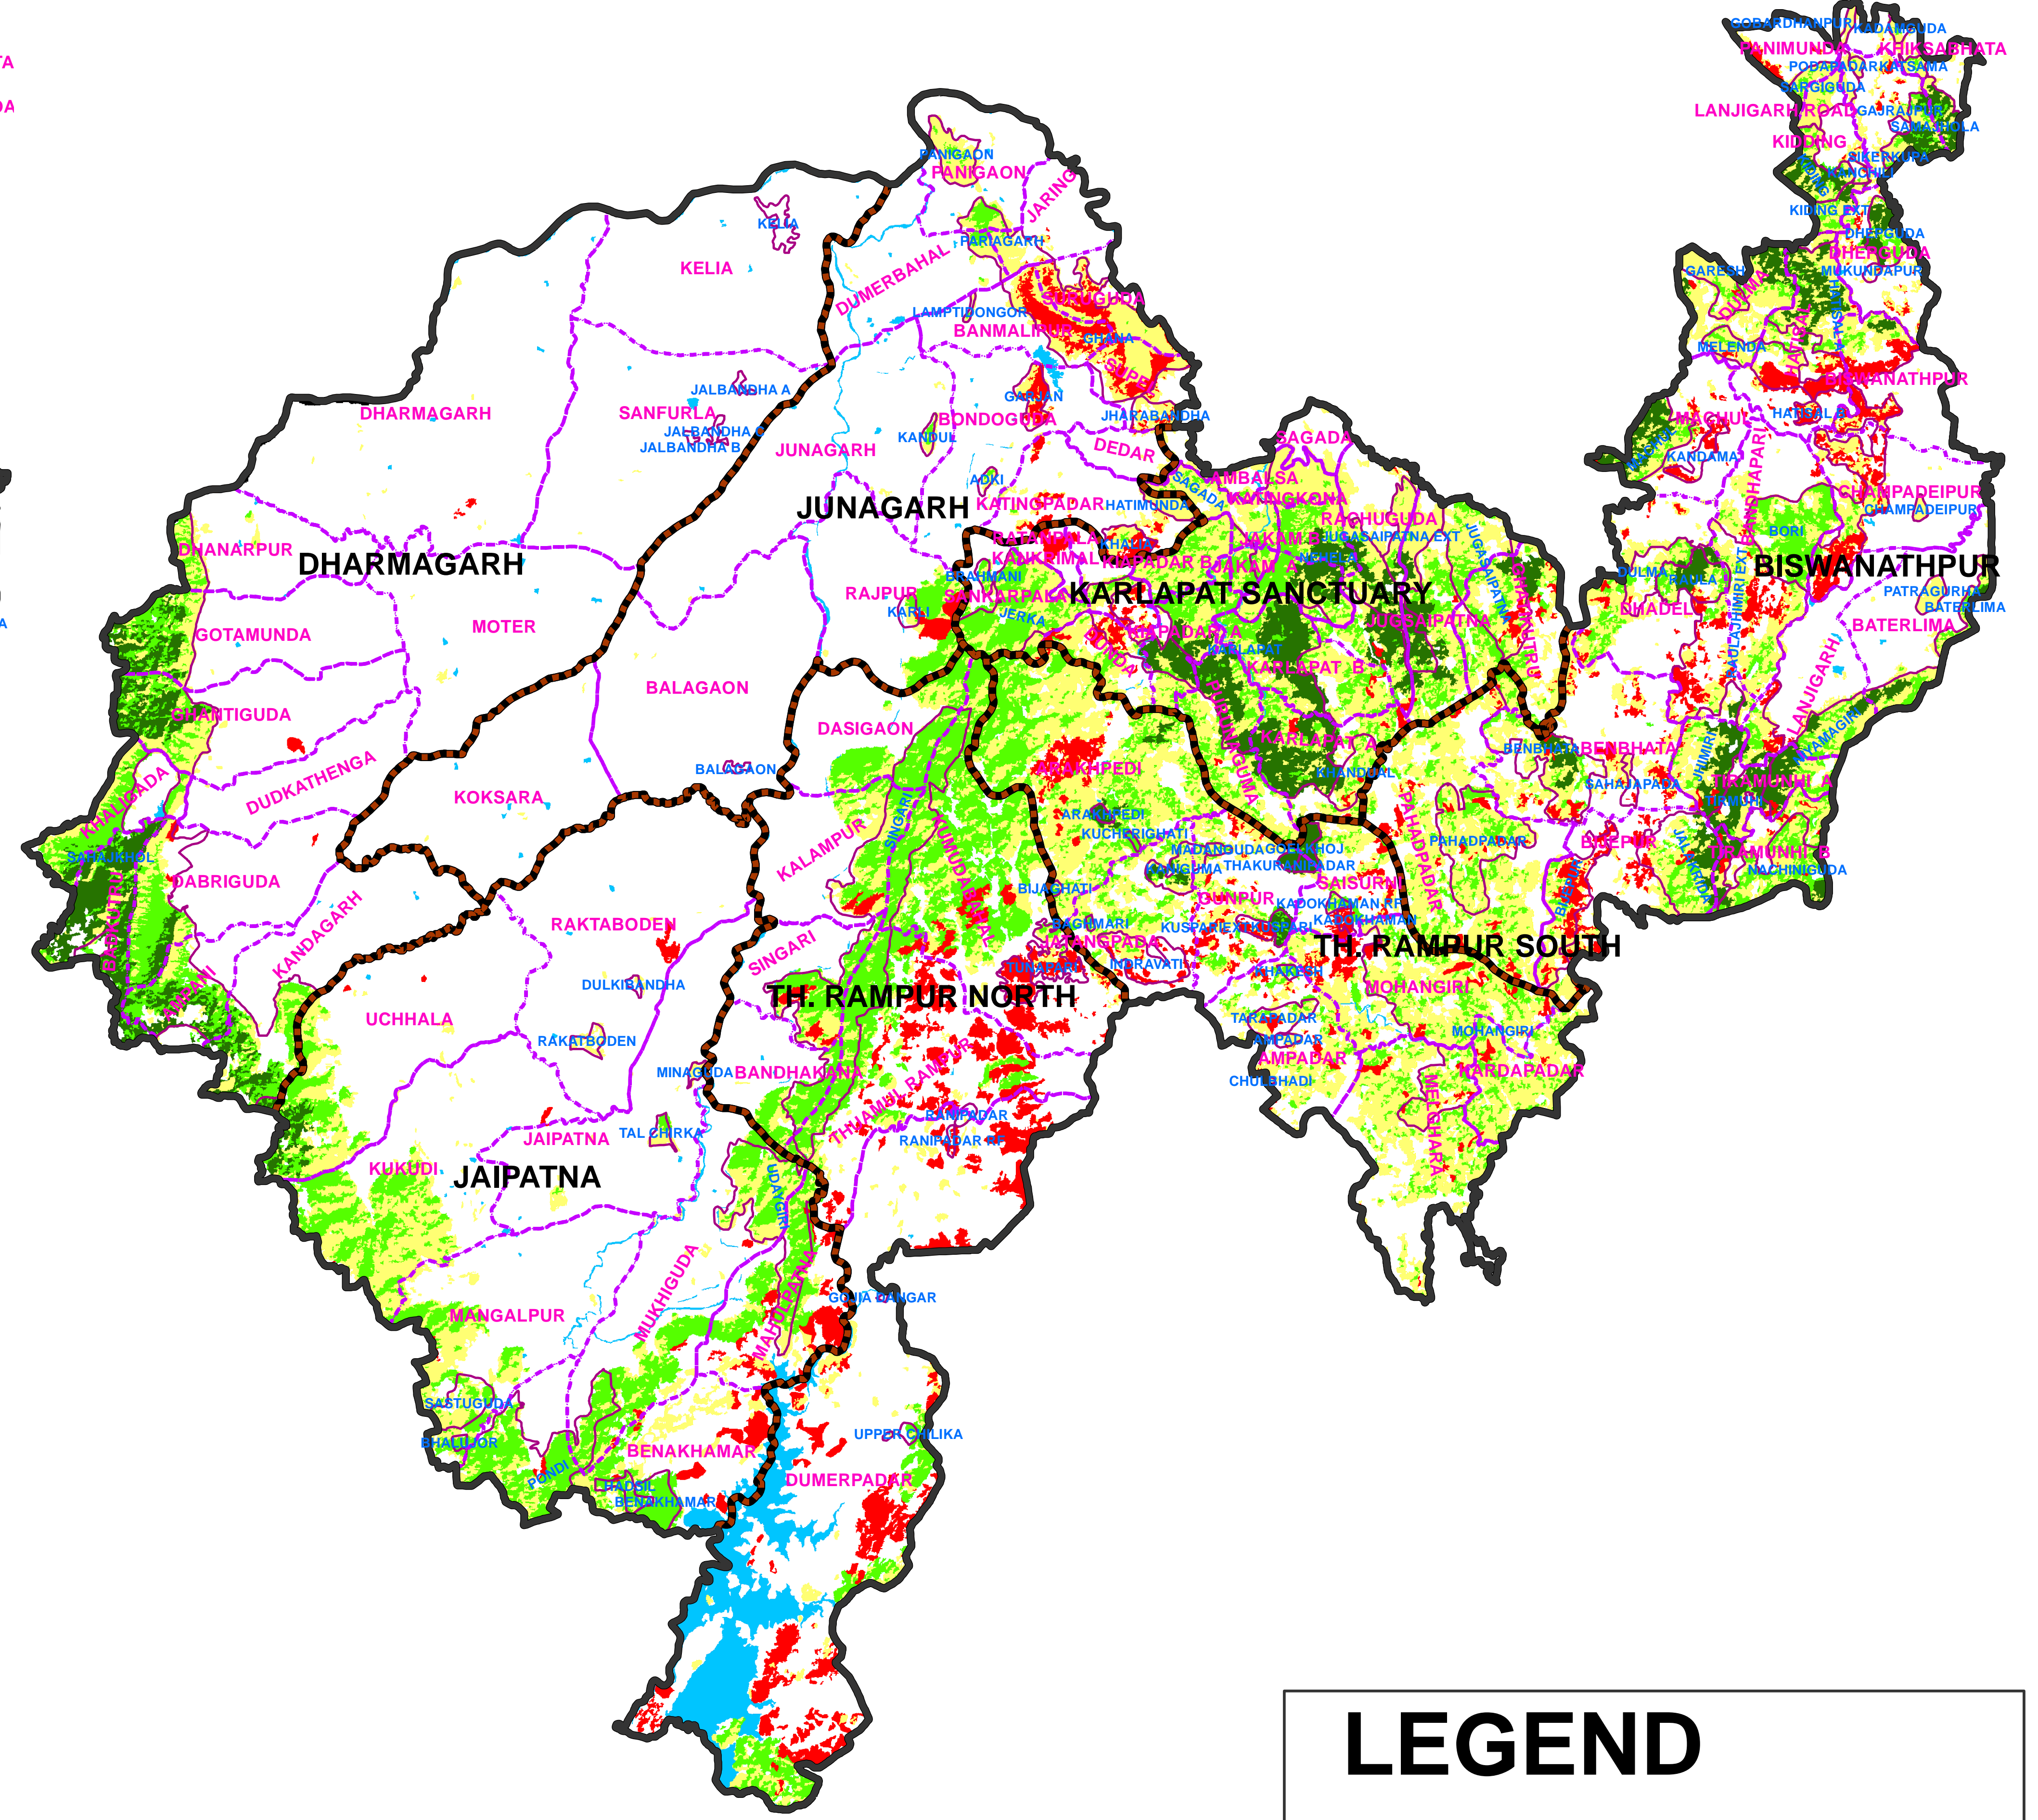

FOREST COVER CHANGE MAP OF KALAHANDI SOUTH FOREST DIVISION,

2019

2017

LEGEND

-  DIVISION BND
-  RANGE BND
-  BEAT BND
-  FOREST BND

-  Water
-  Non-Forest
-  Scrub
-  Open Forest
-  Moderately Dense Forest
-  Very Dense Forest