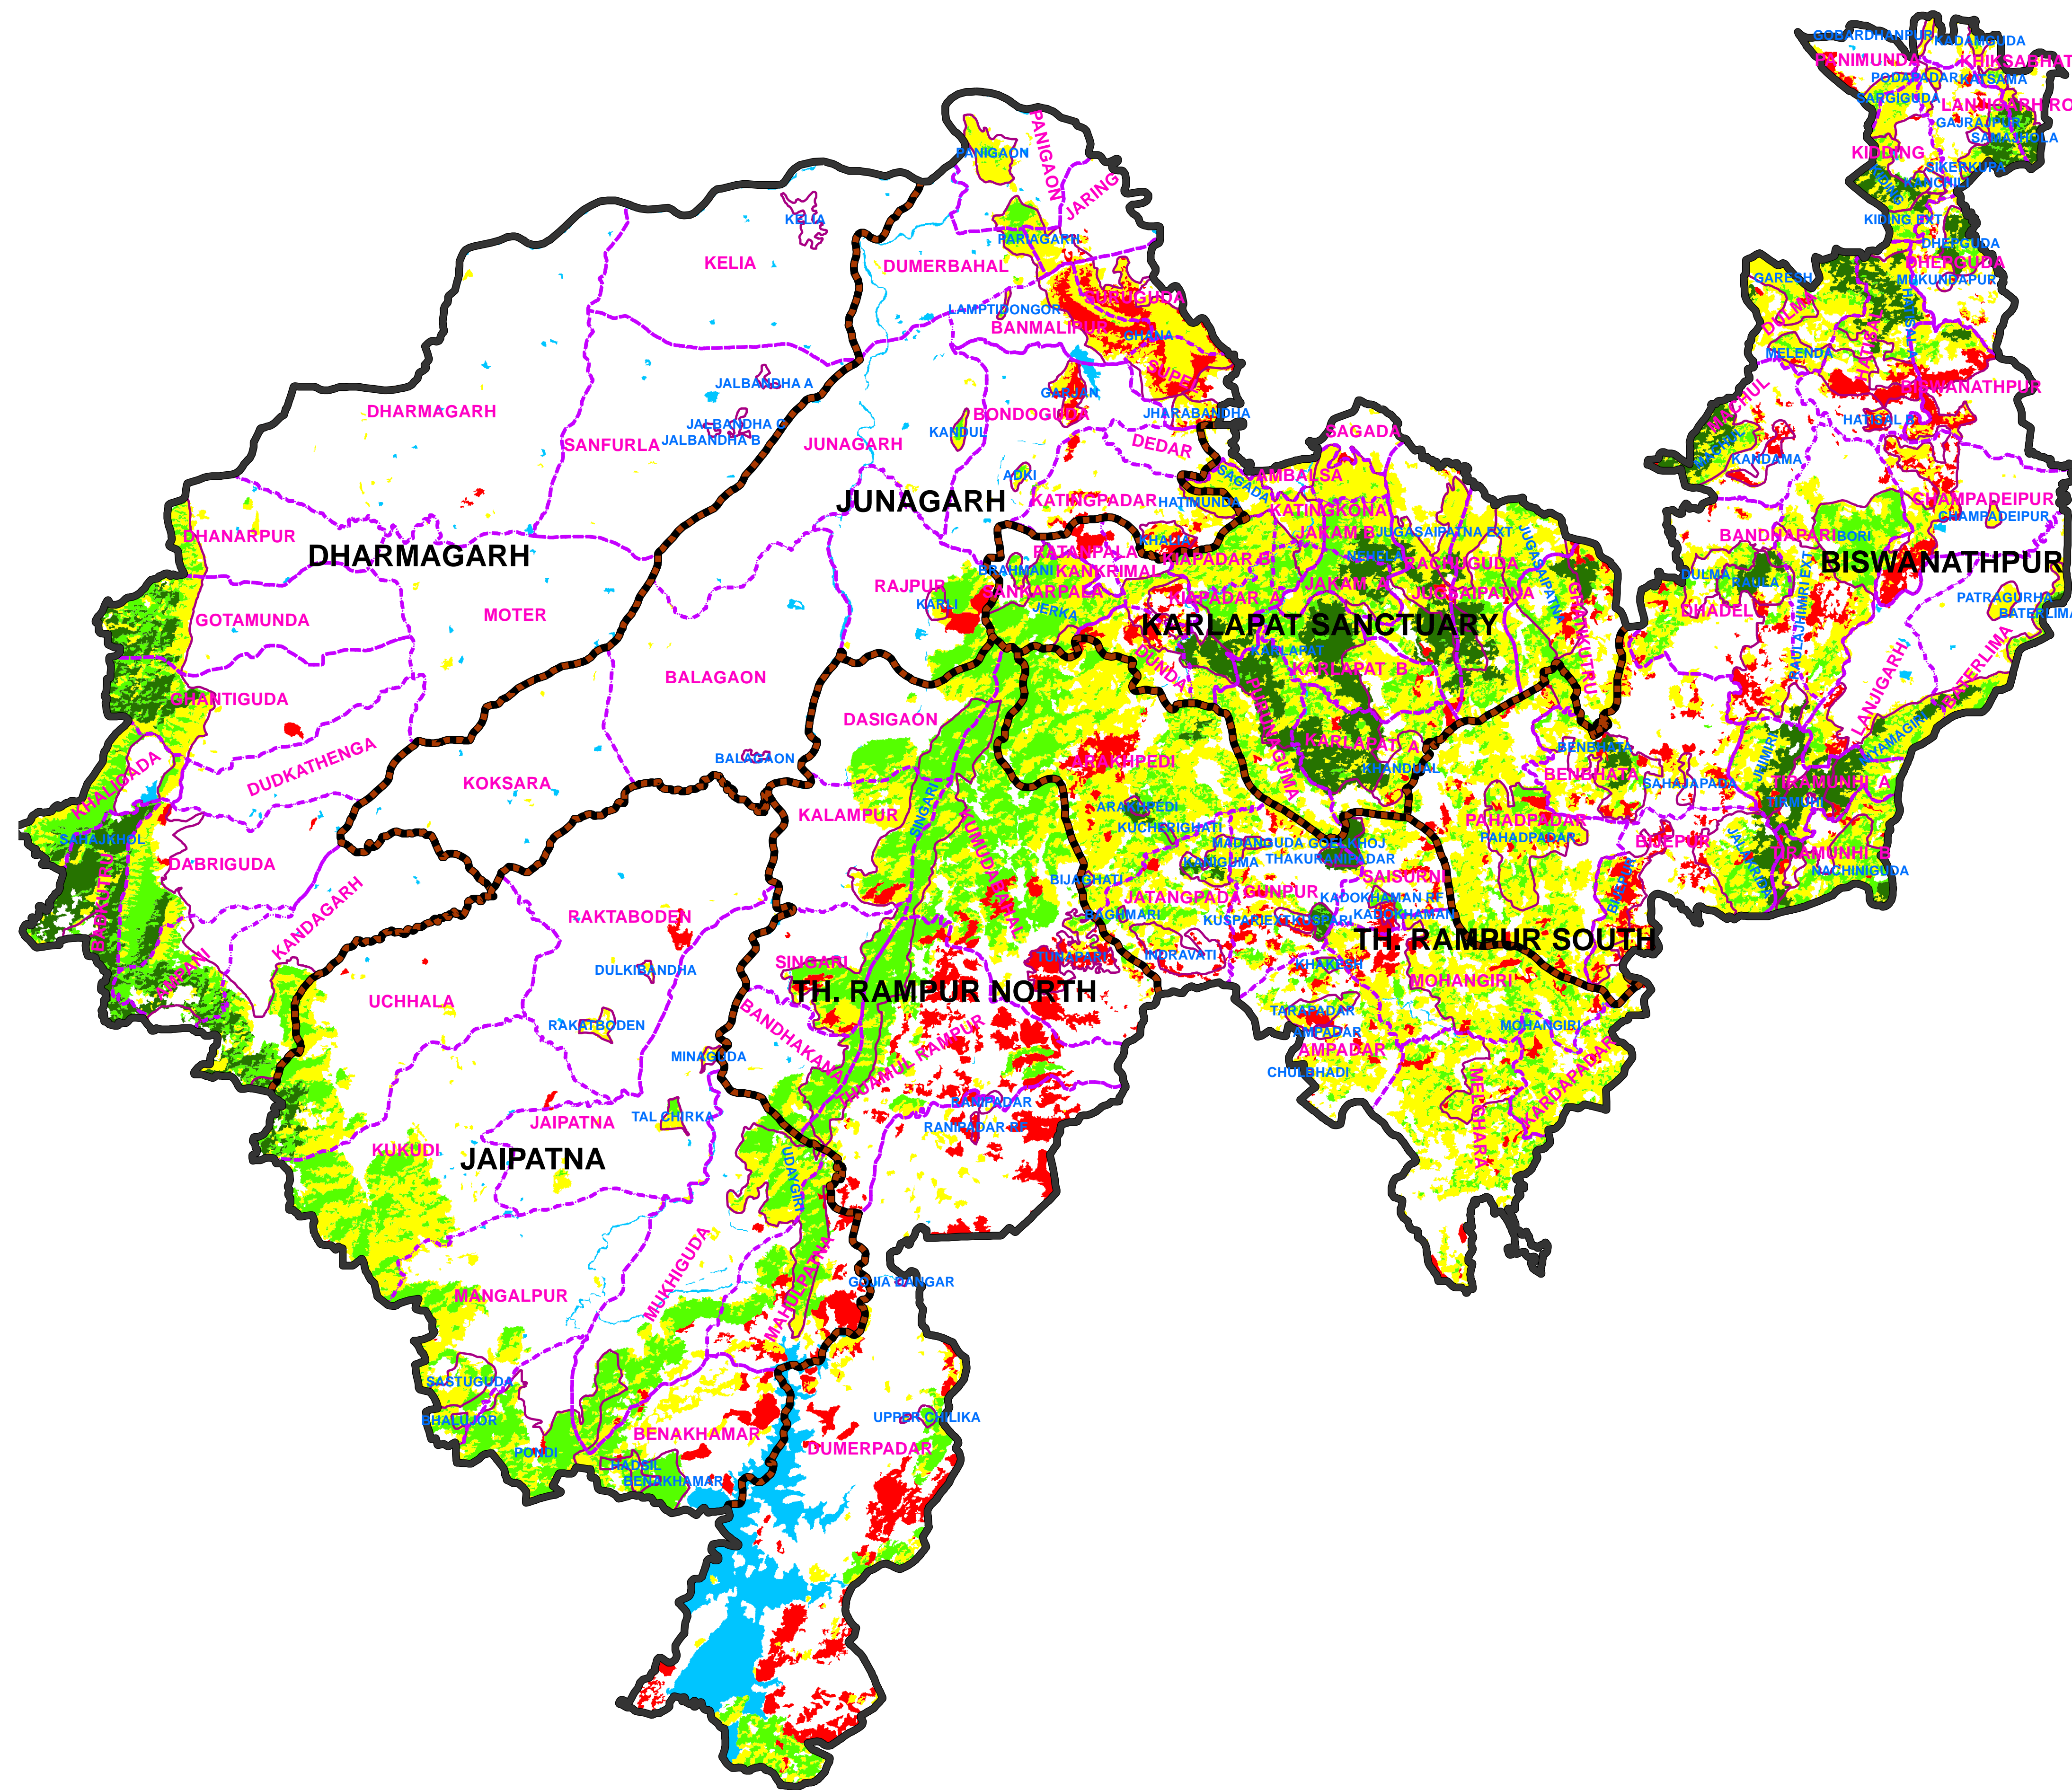

FOREST COVER CHANGE MAP OF KALAHANDI SOUTH FOREST DIVISION,

2019

2017

LEGEND

-  DIVISION BND
-  RANGE BND
-  BEAT BND
-  FOREST BND

-  Water
-  Non-Forest
-  Scrub
-  Open Forest
-  Moderately Dense Forest
-  Very Dense Forest