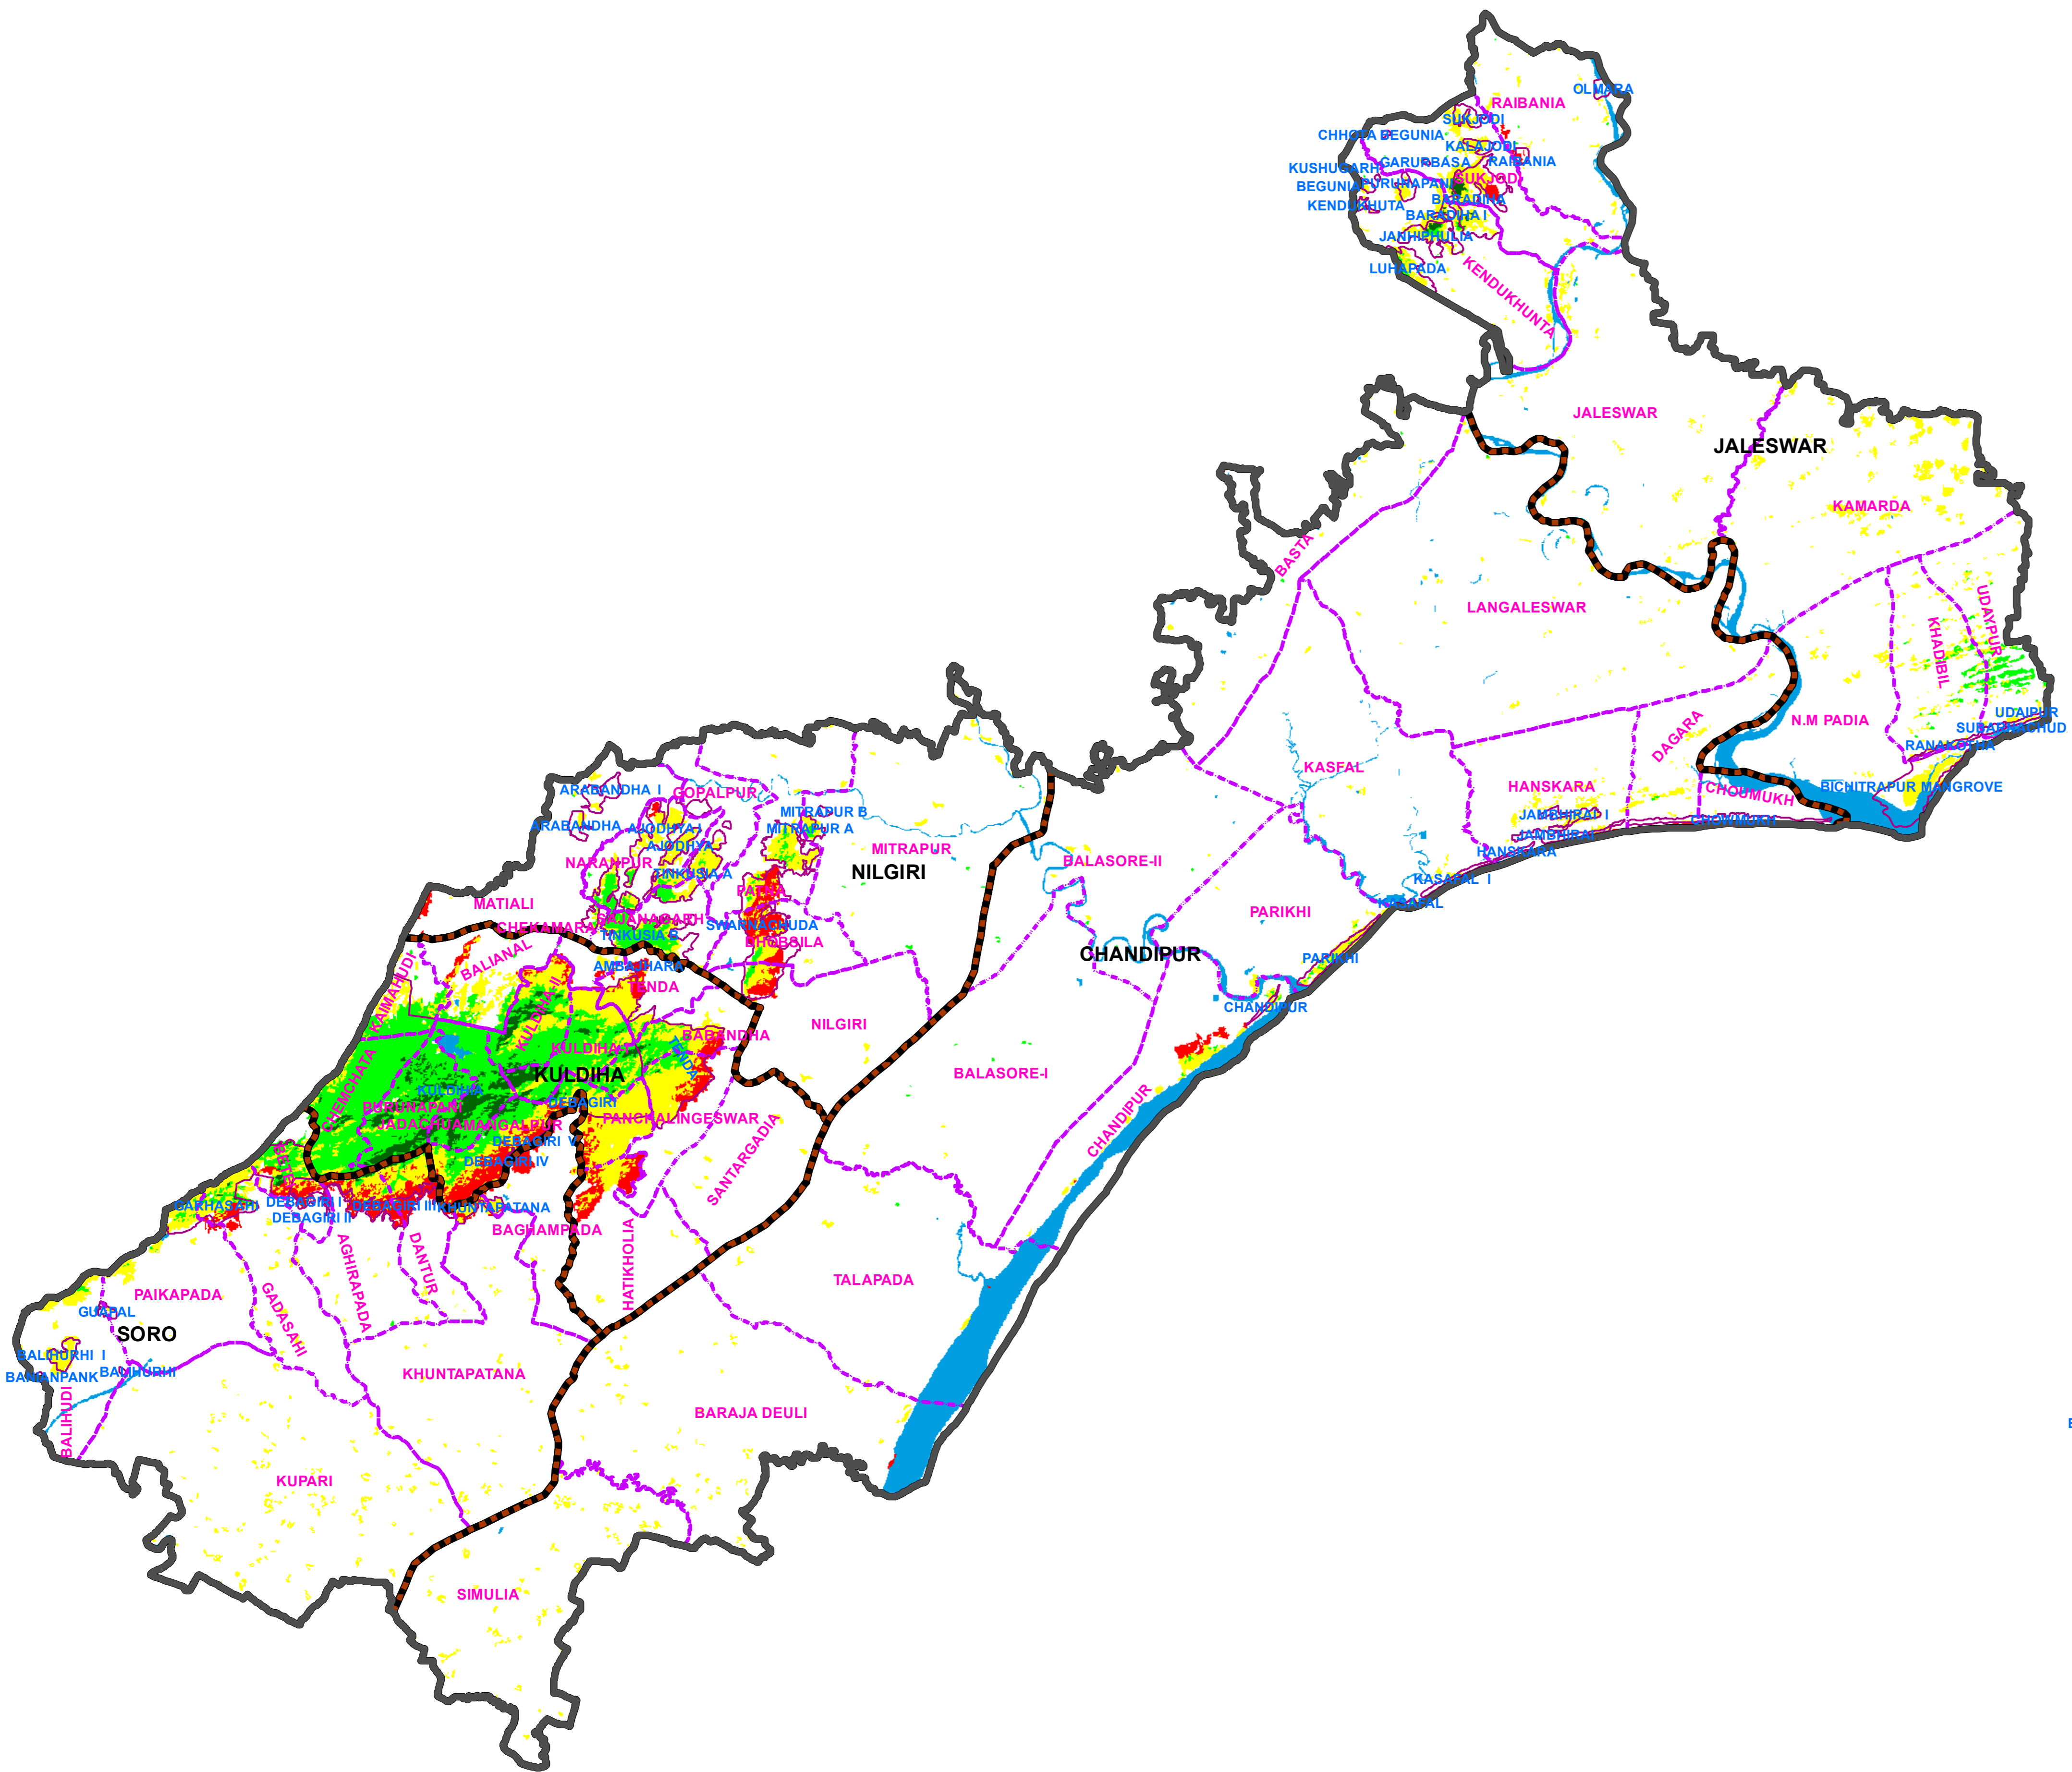

FOREST COVER CHANGE MAP OF BALASORE WL DIVISION, BARIPADA CIRCLE

2015

2017

Water
 Non-Forest
 Scrub
 Open Forest
 Moderately Dense Forest
 Very Dense Forest

LEGEND

- DIVISION BND
- RANGE BND
- BEAT BND
- FOREST BND