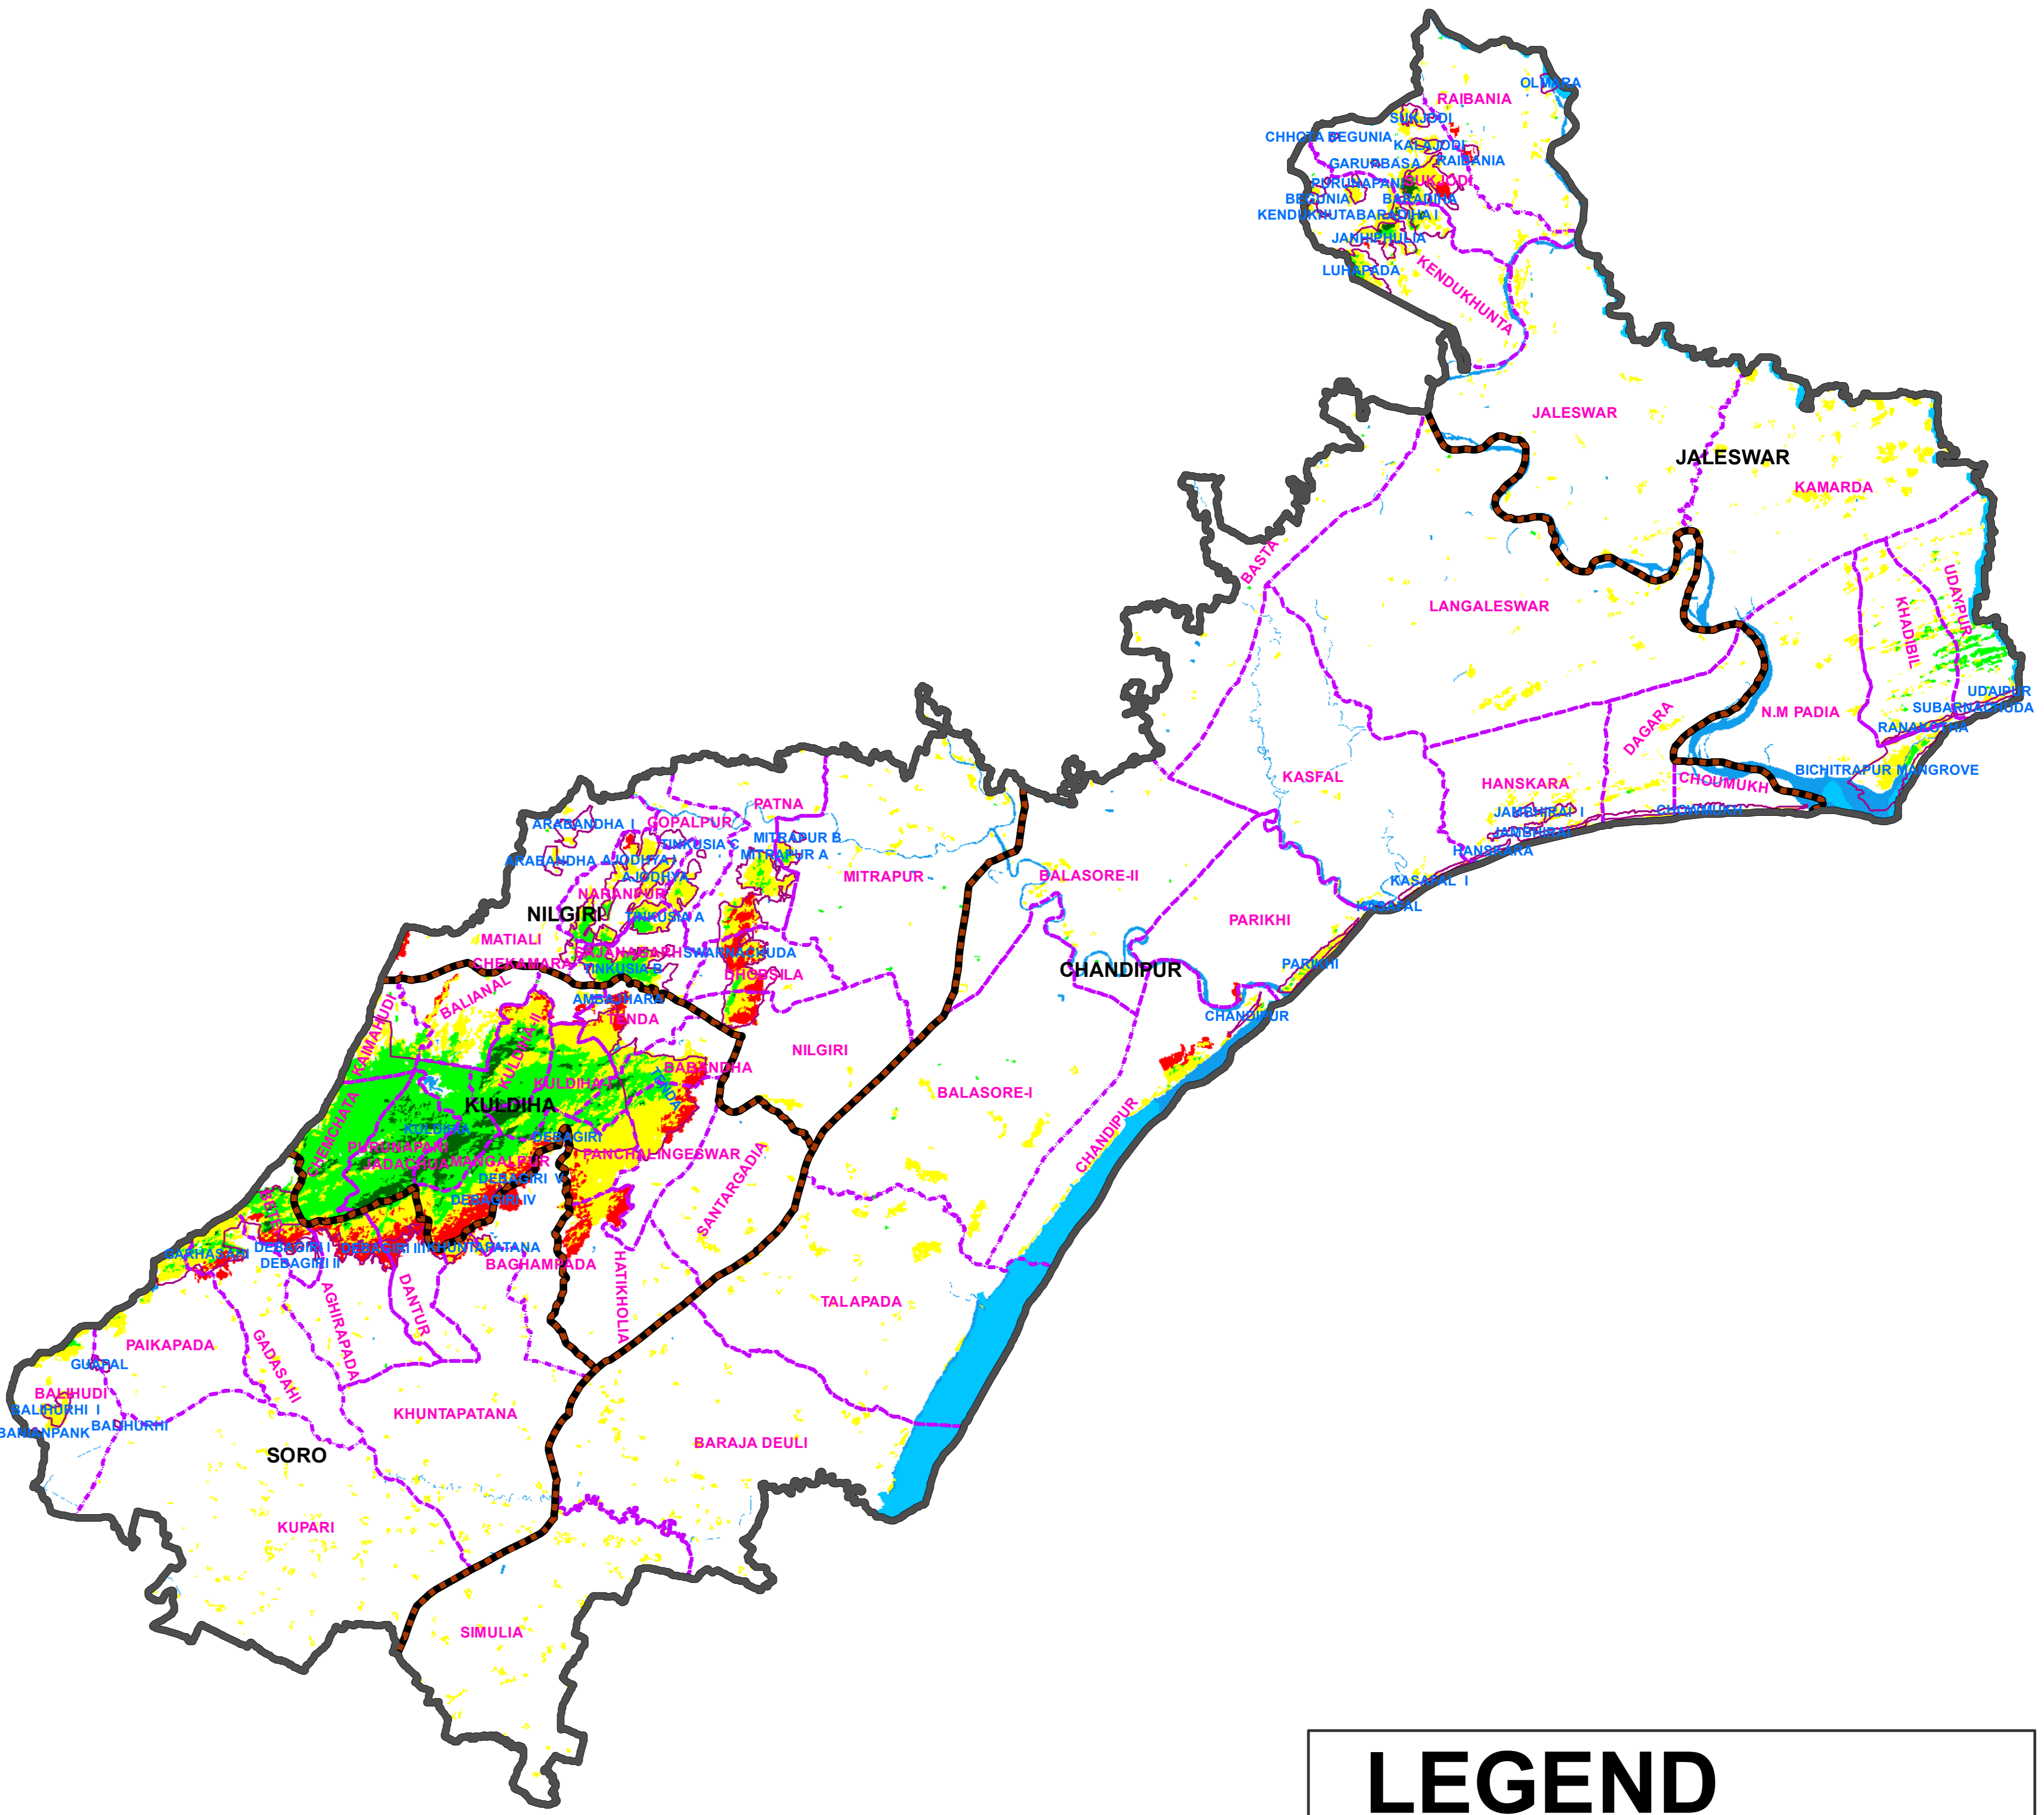

FOREST COVER CHANGE MAP OF BALASORE WL DIVISION, BARIPADA CIRCLE

2015

2017

Water
 Non-Forest
 Scrub
 Open Forest
 Moderately Dense Forest
 Very Dense Forest

LEGEND

- DIVISION BND
- RANGE BND
- BEAT BND
- FOREST BND