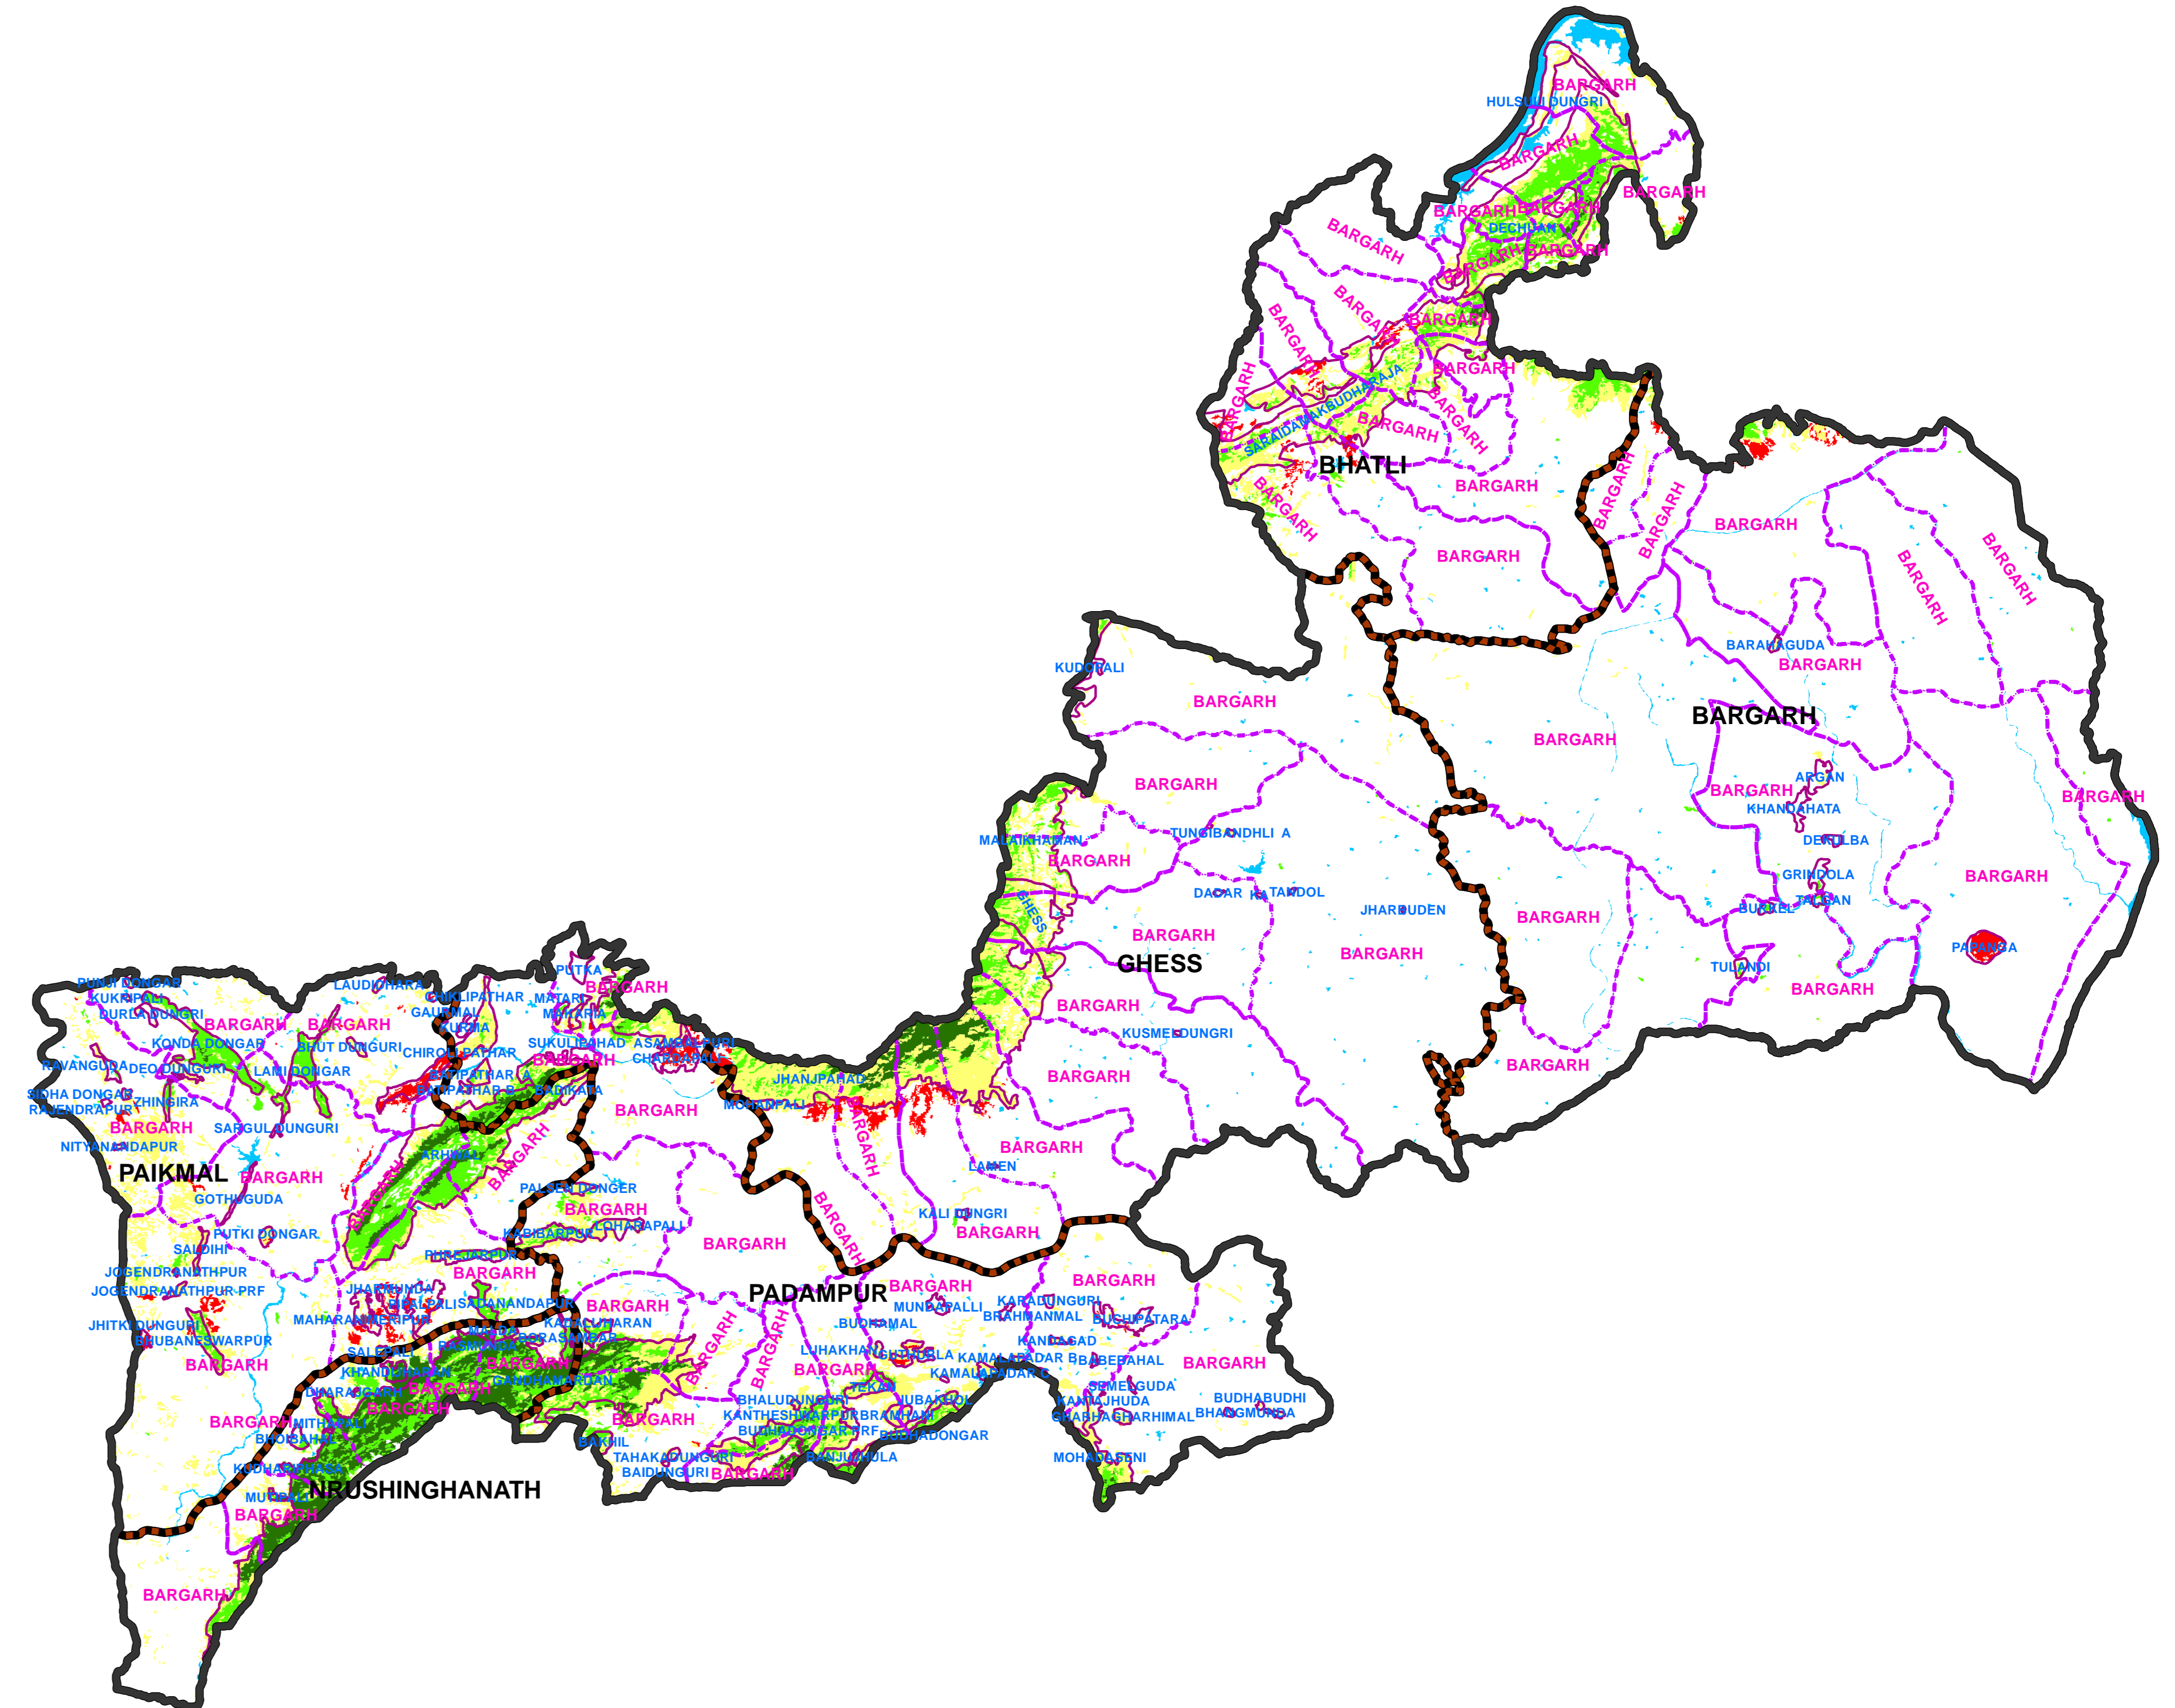

FOREST COVER CHANGE MAP OF BARAGARH FOREST DIVISION,

2019

2017

Water
 Non-Forest
 Scrub
 Open Forest
 Moderately Dense Forest
 Very Dense Forest

LEGEND

- DIVISION BND
- RANGE BND
- BEAT BND
- FOREST BND