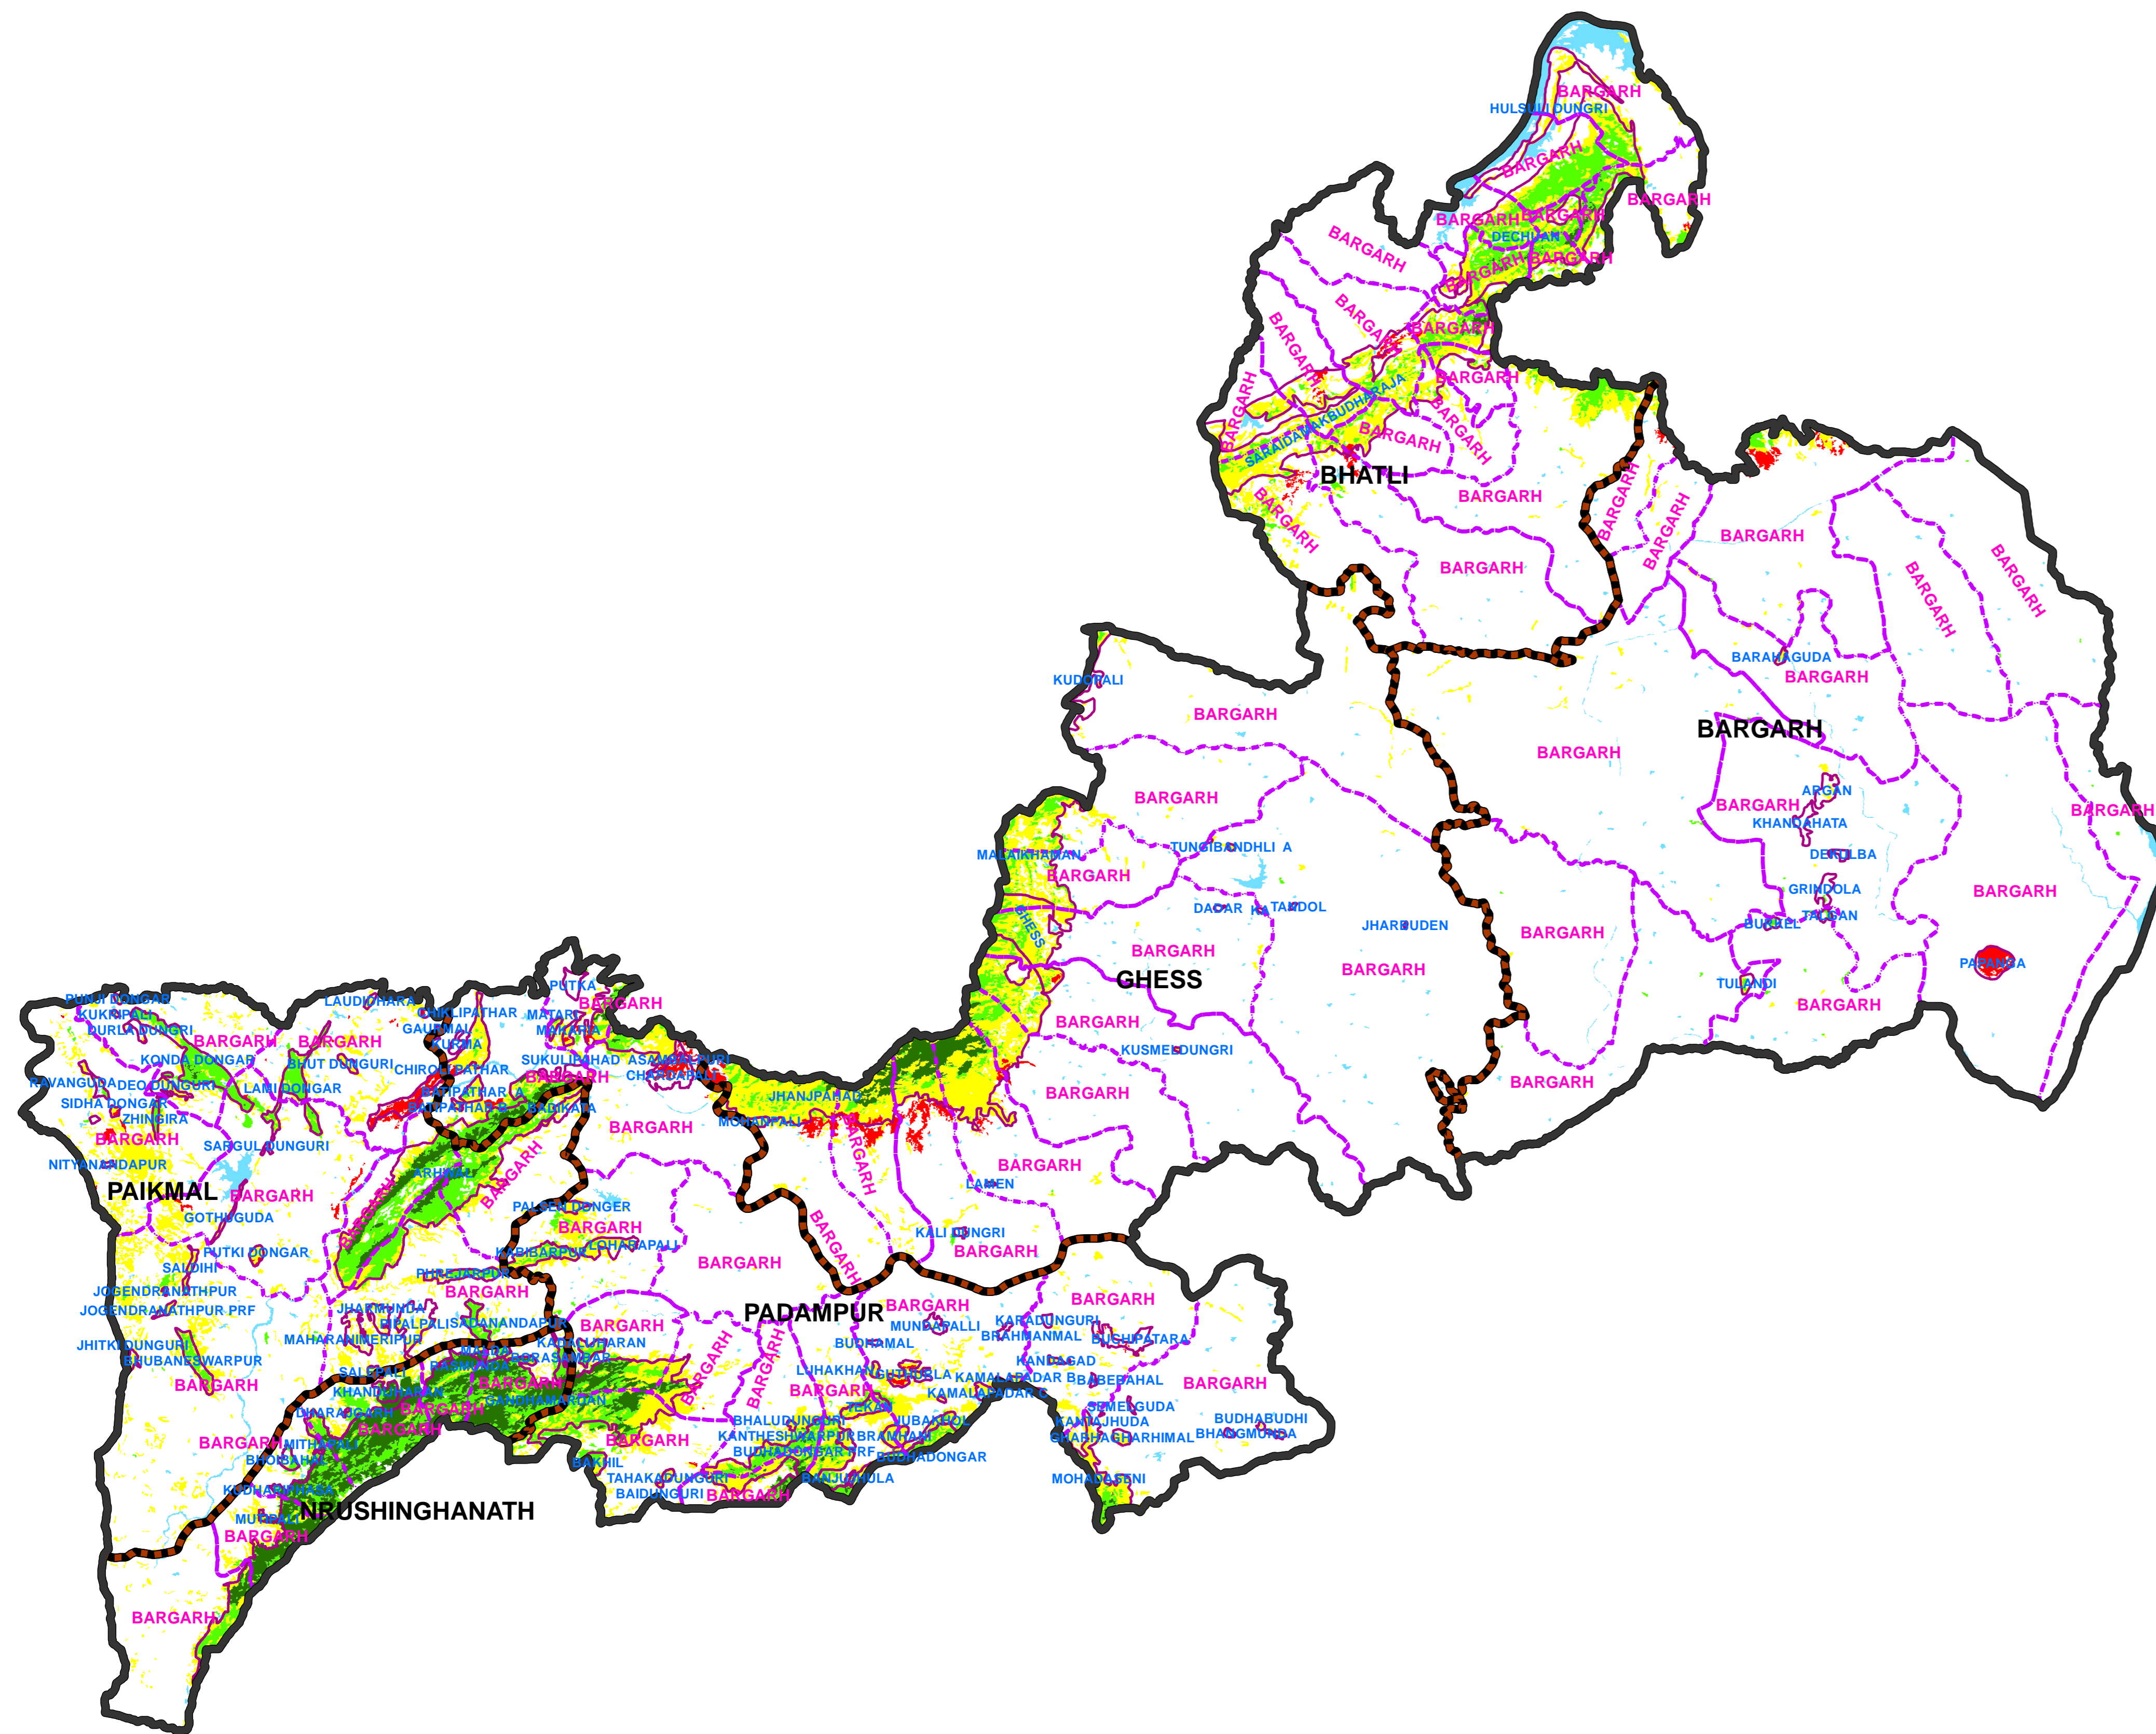

FOREST COVER CHANGE MAP OF BARAGARH FOREST DIVISION,

2019

2017

Water
 Non-Forest
 Scrub
 Open Forest
 Moderately Dense Forest
 Very Dense Forest

LEGEND

- DIVISION BND
- RANGE BND
- BEAT BND
- FOREST BND