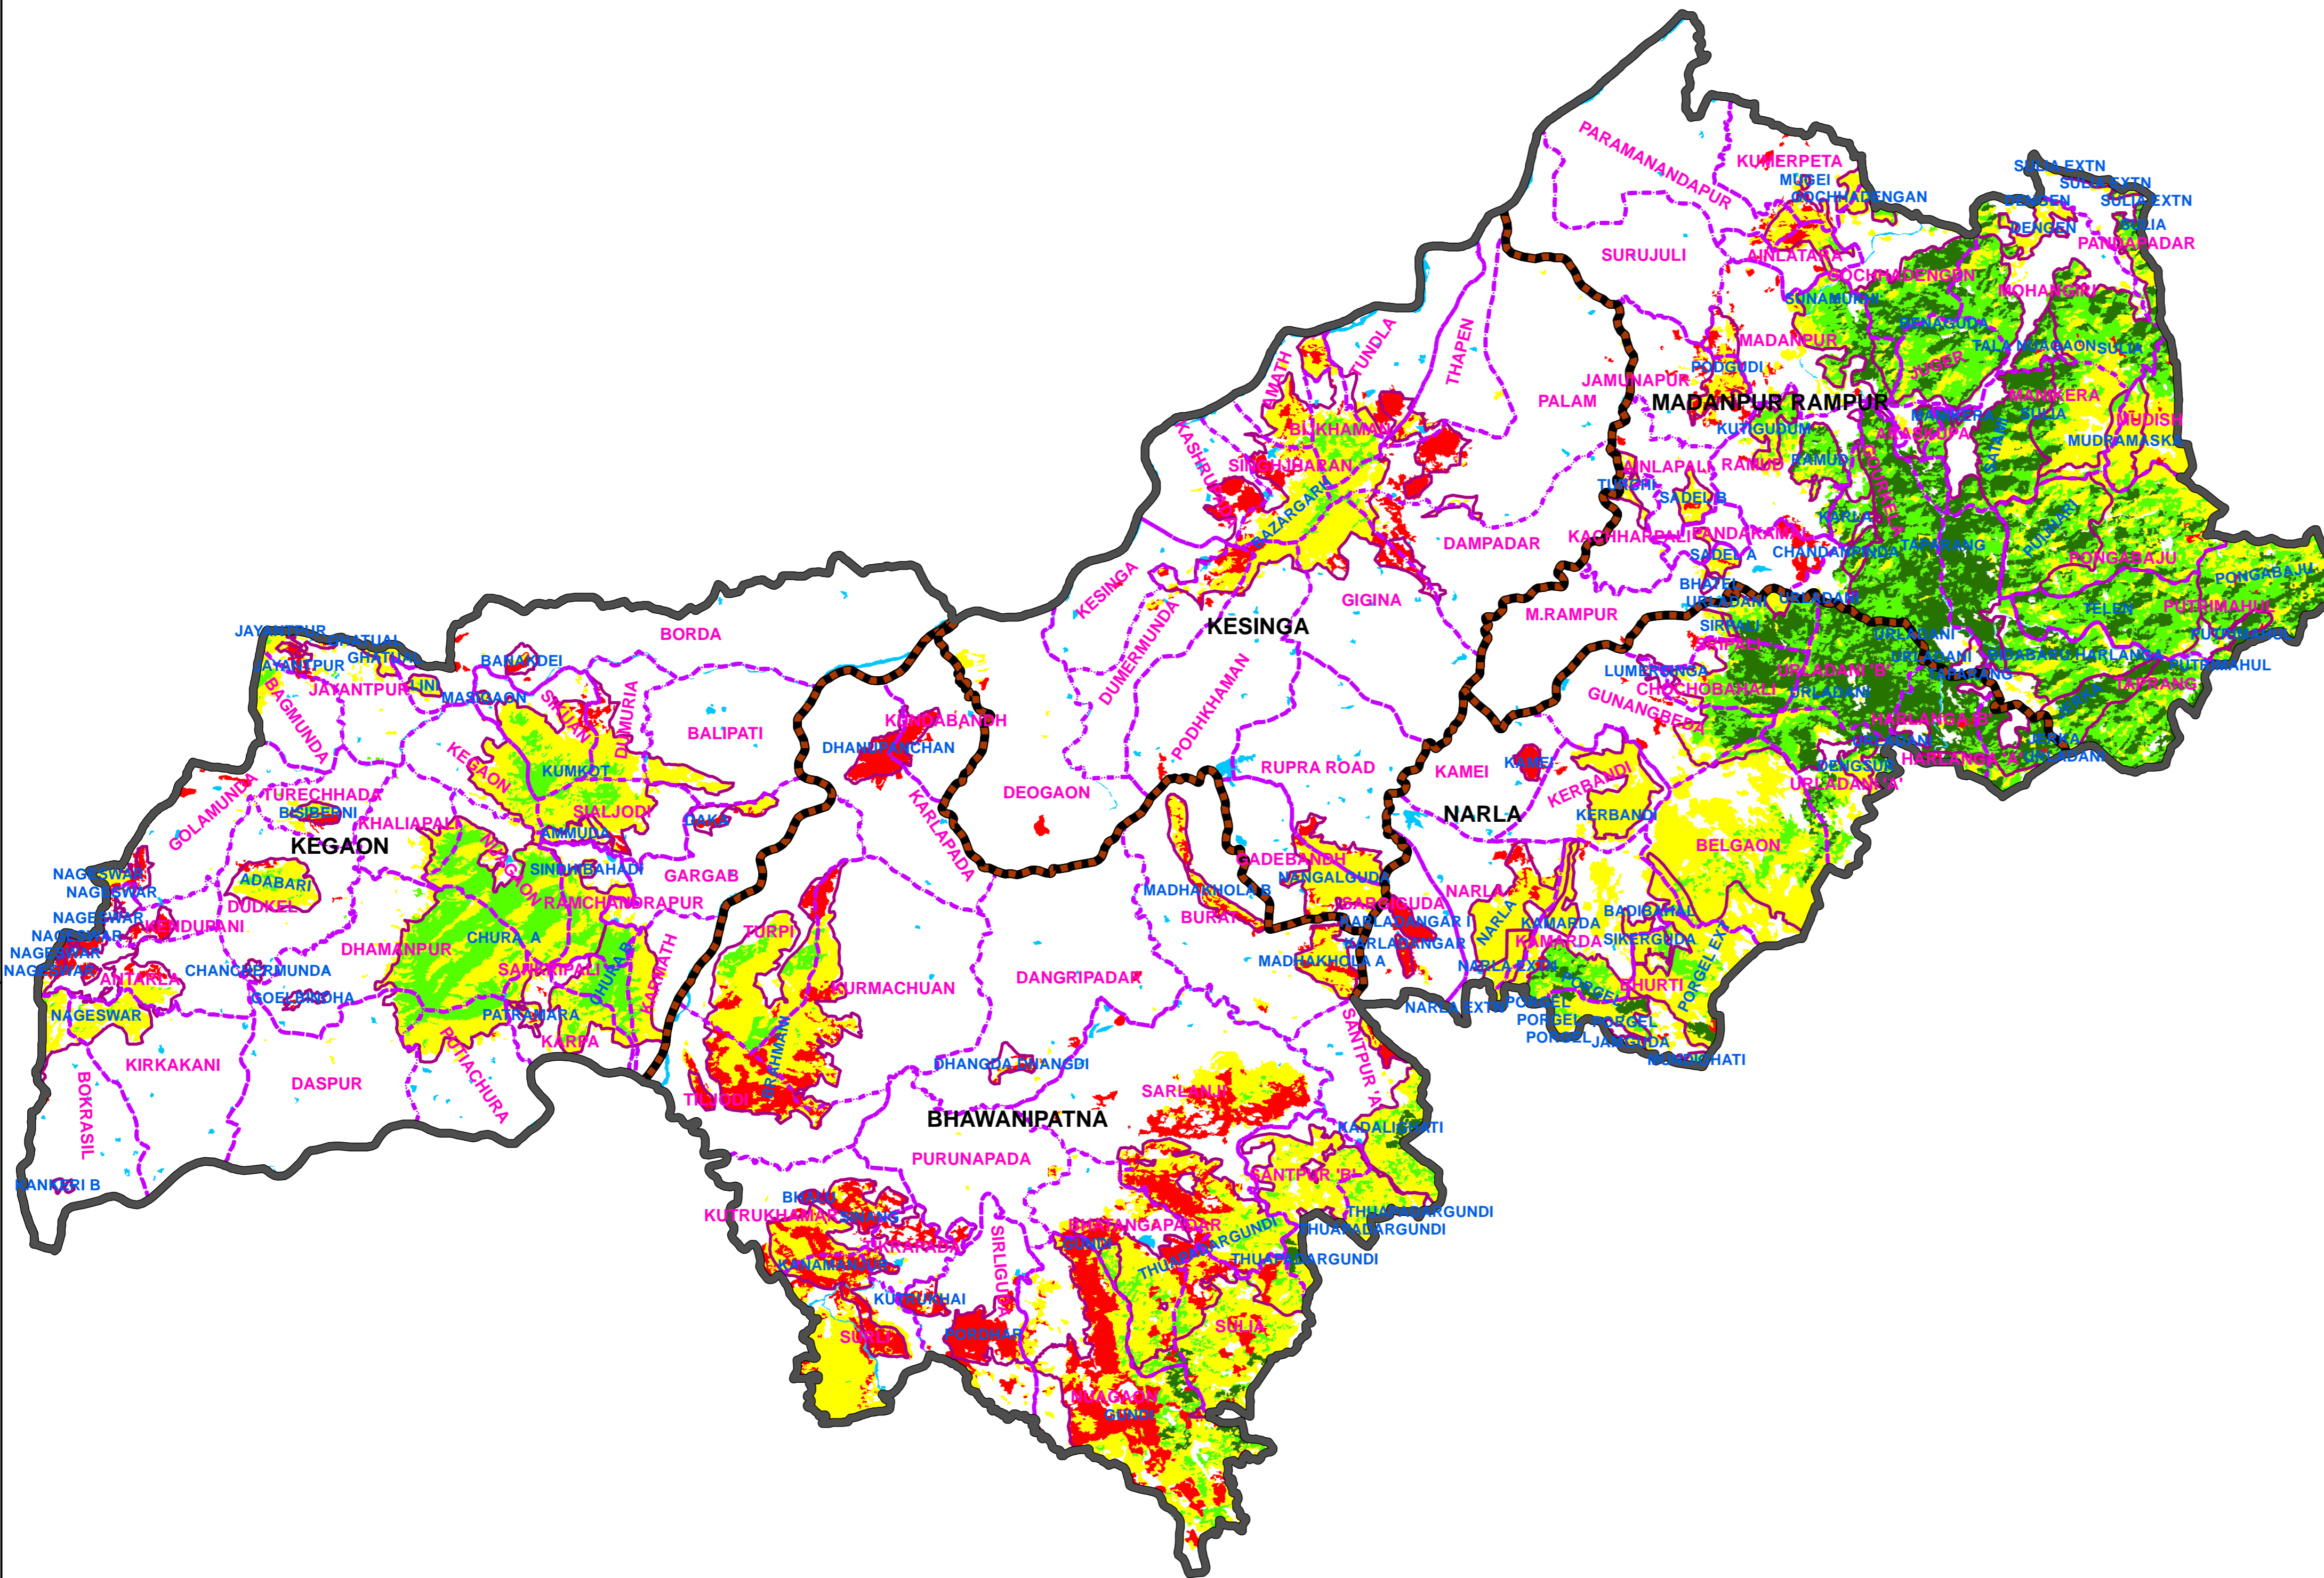

FOREST COVER CHANGE MAP OF KALAHANDI NORTH FOREST DIVISION,

2019

2021

LEGEND

-  DIVISION BND
-  RANGE BND
-  BEAT BND
-  FOREST BND

-  Water
-  Non-Forest
-  Scrub
-  Open Forest
-  Moderately Dense Forest
-  Very Dense Forest

PREPARED BY : FOREST IT & GEOMATICS CENTRE
FOREST HEADQUARTERS, ODISHA
BHUBANESWAR