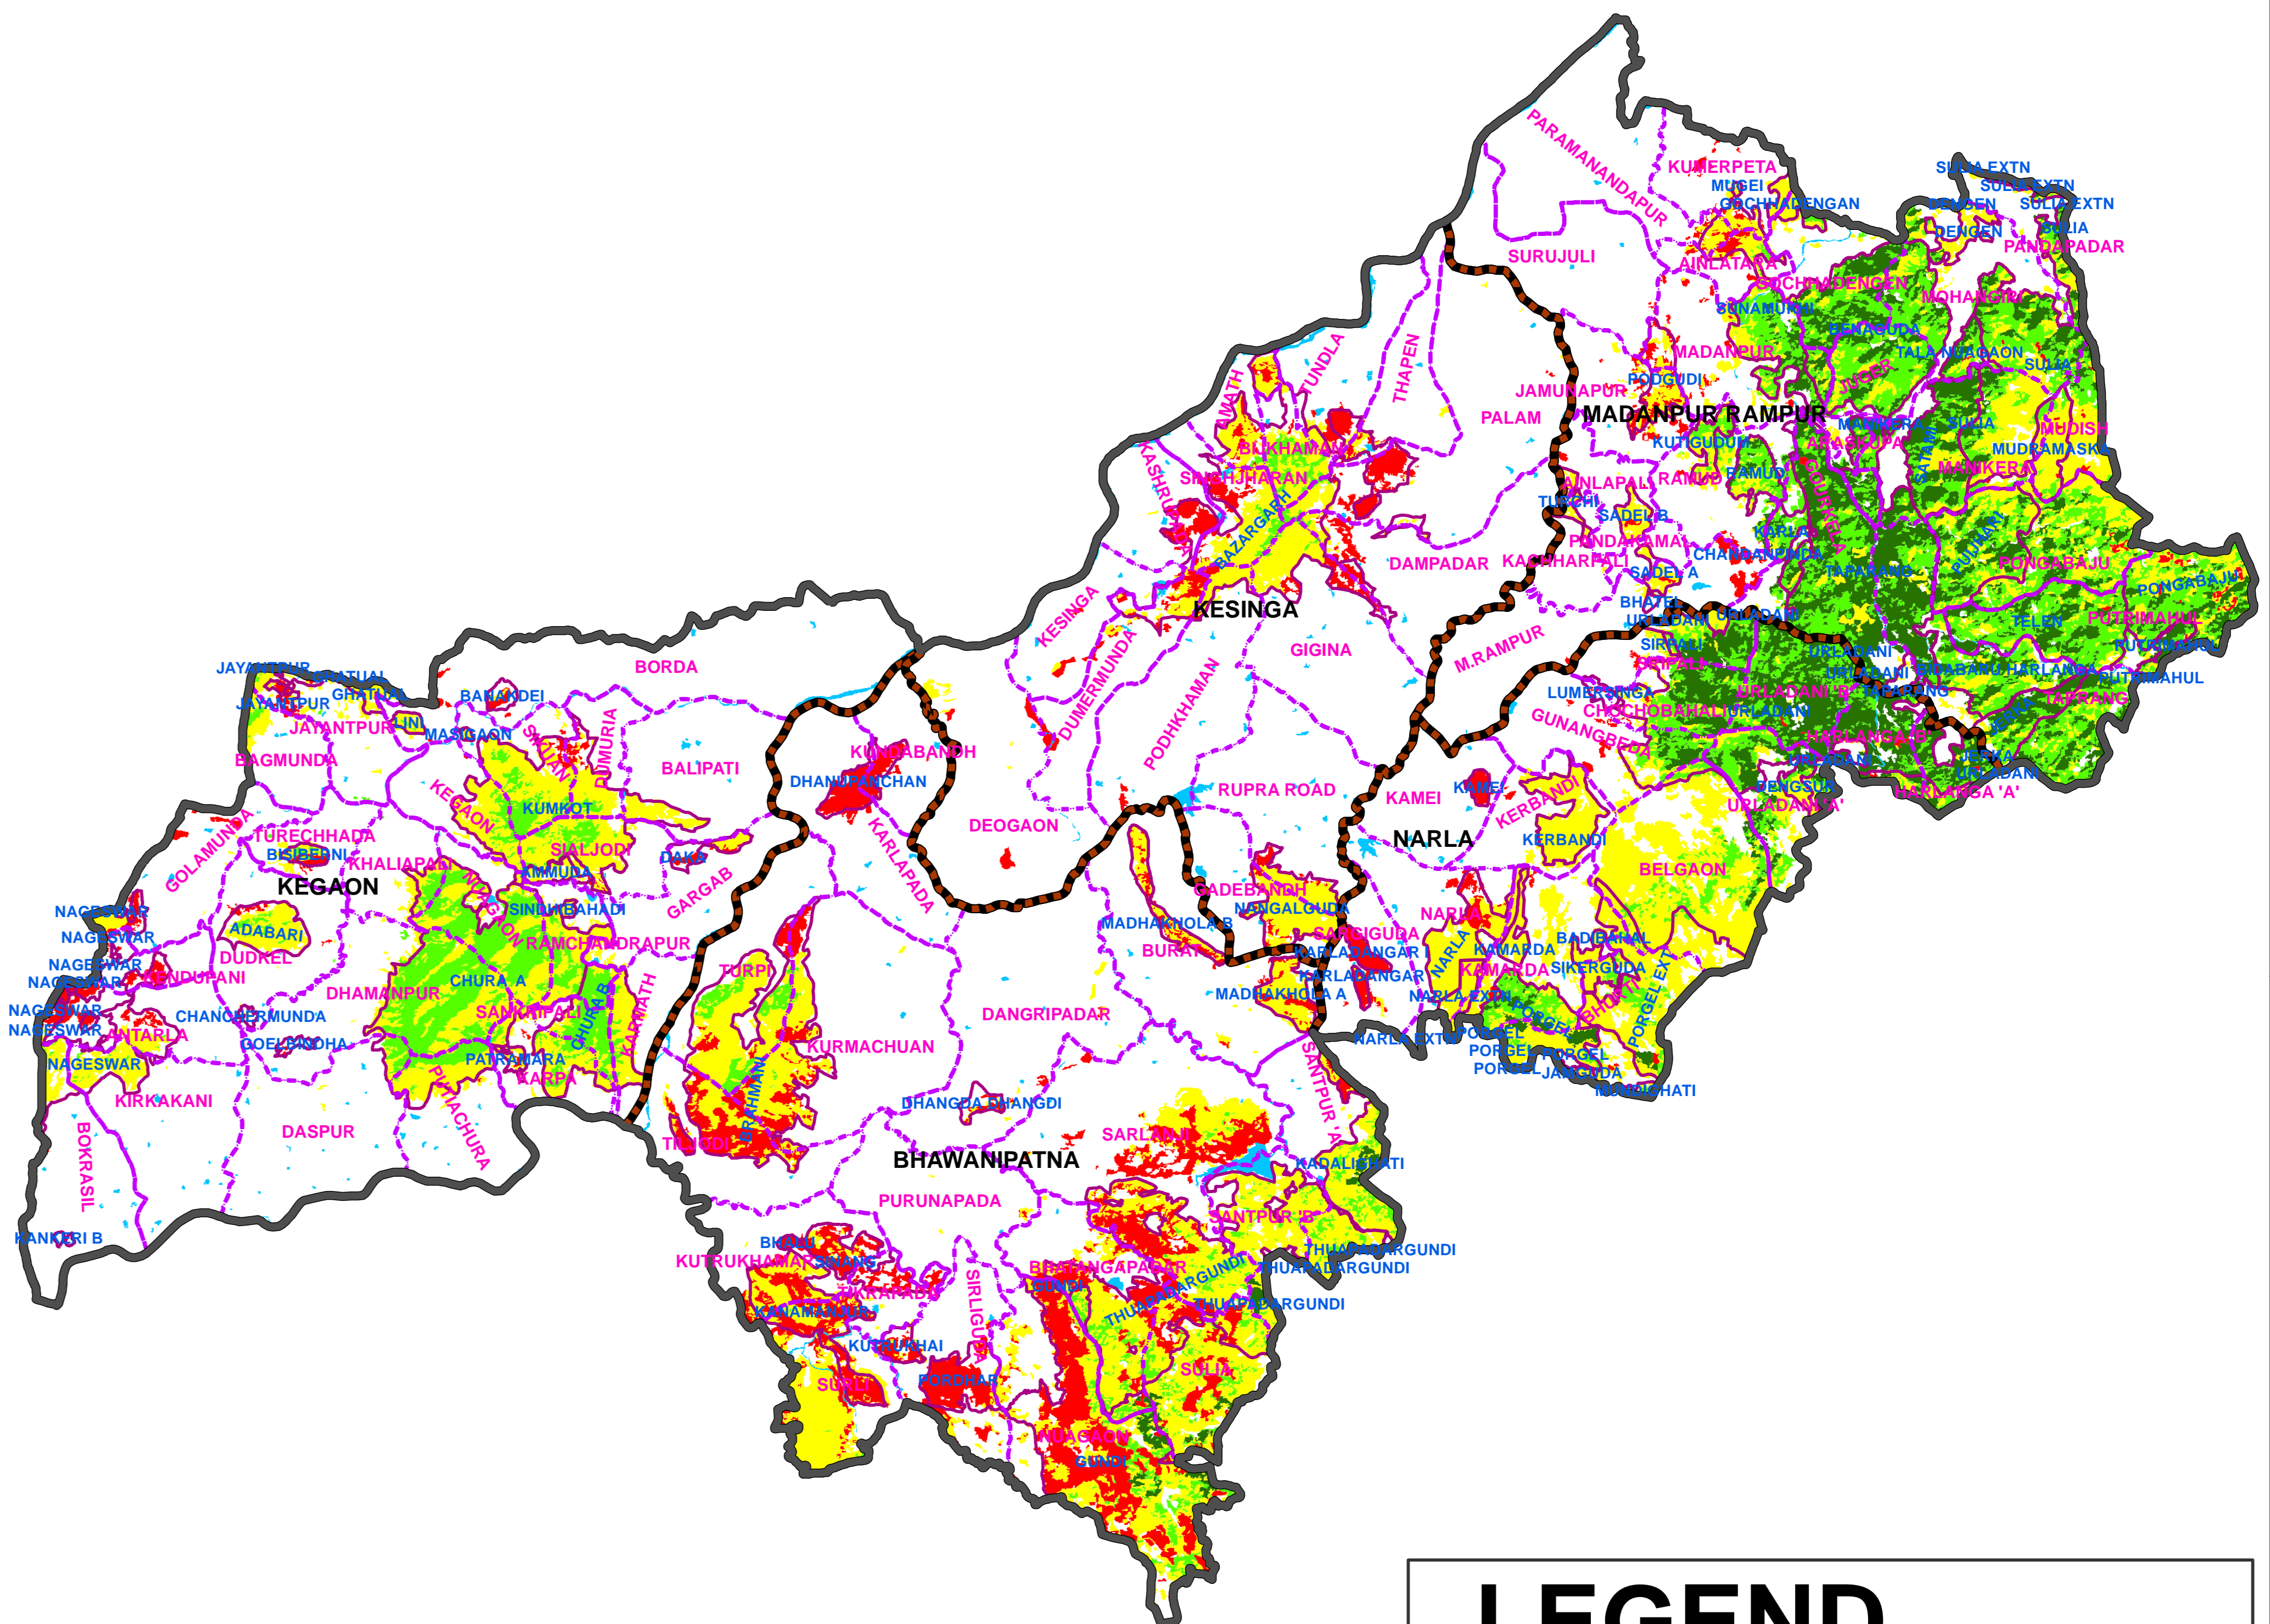

FOREST COVER CHANGE MAP OF KALAHANDI NORTH FOREST DIVISION,

2019

2021

LEGEND

-  DIVISION BND
-  RANGE BND
-  BEAT BND
-  FOREST BND

-  Water
-  Non-Forest
-  Scrub
-  Open Forest
-  Moderately Dense Forest
-  Very Dense Forest

PREPARED BY : FOREST IT & GEOMATICS CENTRE
FOREST HEADQUARTERS, ODISHA
BHUBANESWAR