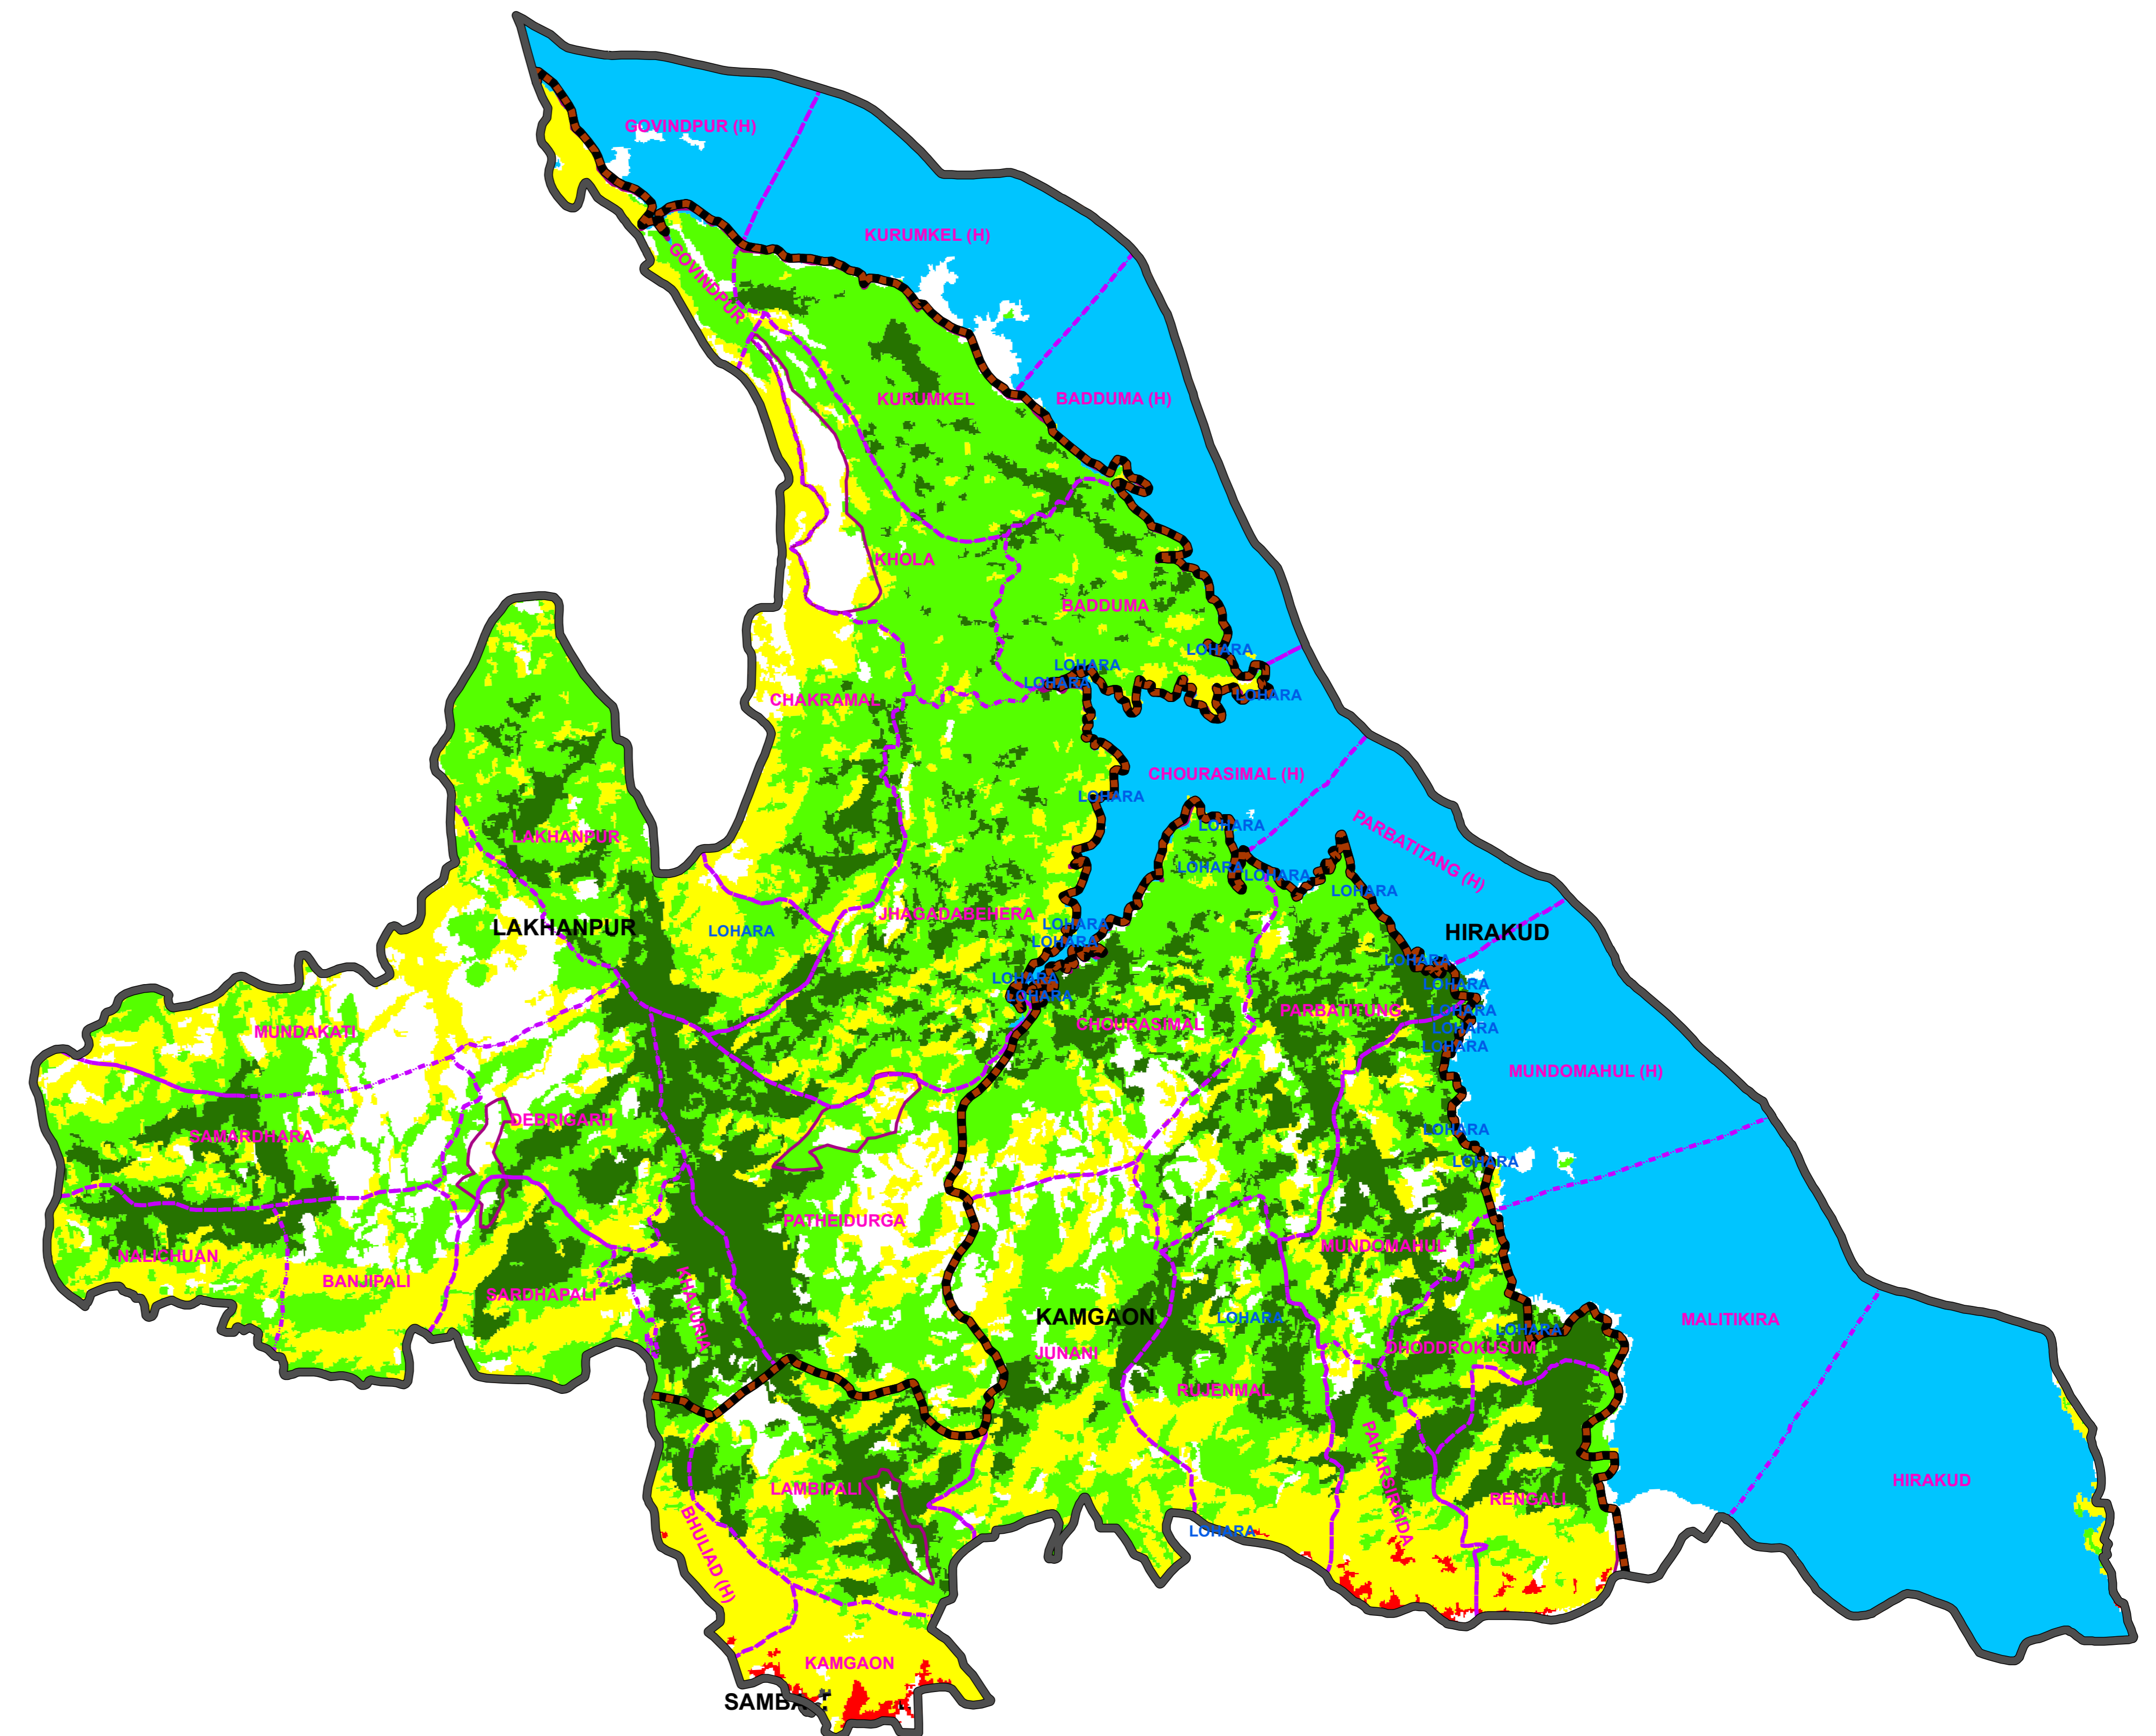

# FOREST COVER CHANGE MAP OF HIRAKUD WL DIVISION,

2019

2021

## LEGEND

-  DIVISION BND
-  RANGE BND
-  BEAT BND
-  FOREST BND

-  Water
-  Non-Forest
-  Scrub
-  Open Forest
-  Moderately Dense Forest
-  Very Dense Forest

PREPARED BY : FOREST IT & GEOMATICS CENTRE  
FOREST HEADQUARTERS, ODISHA  
BHUBANESWAR