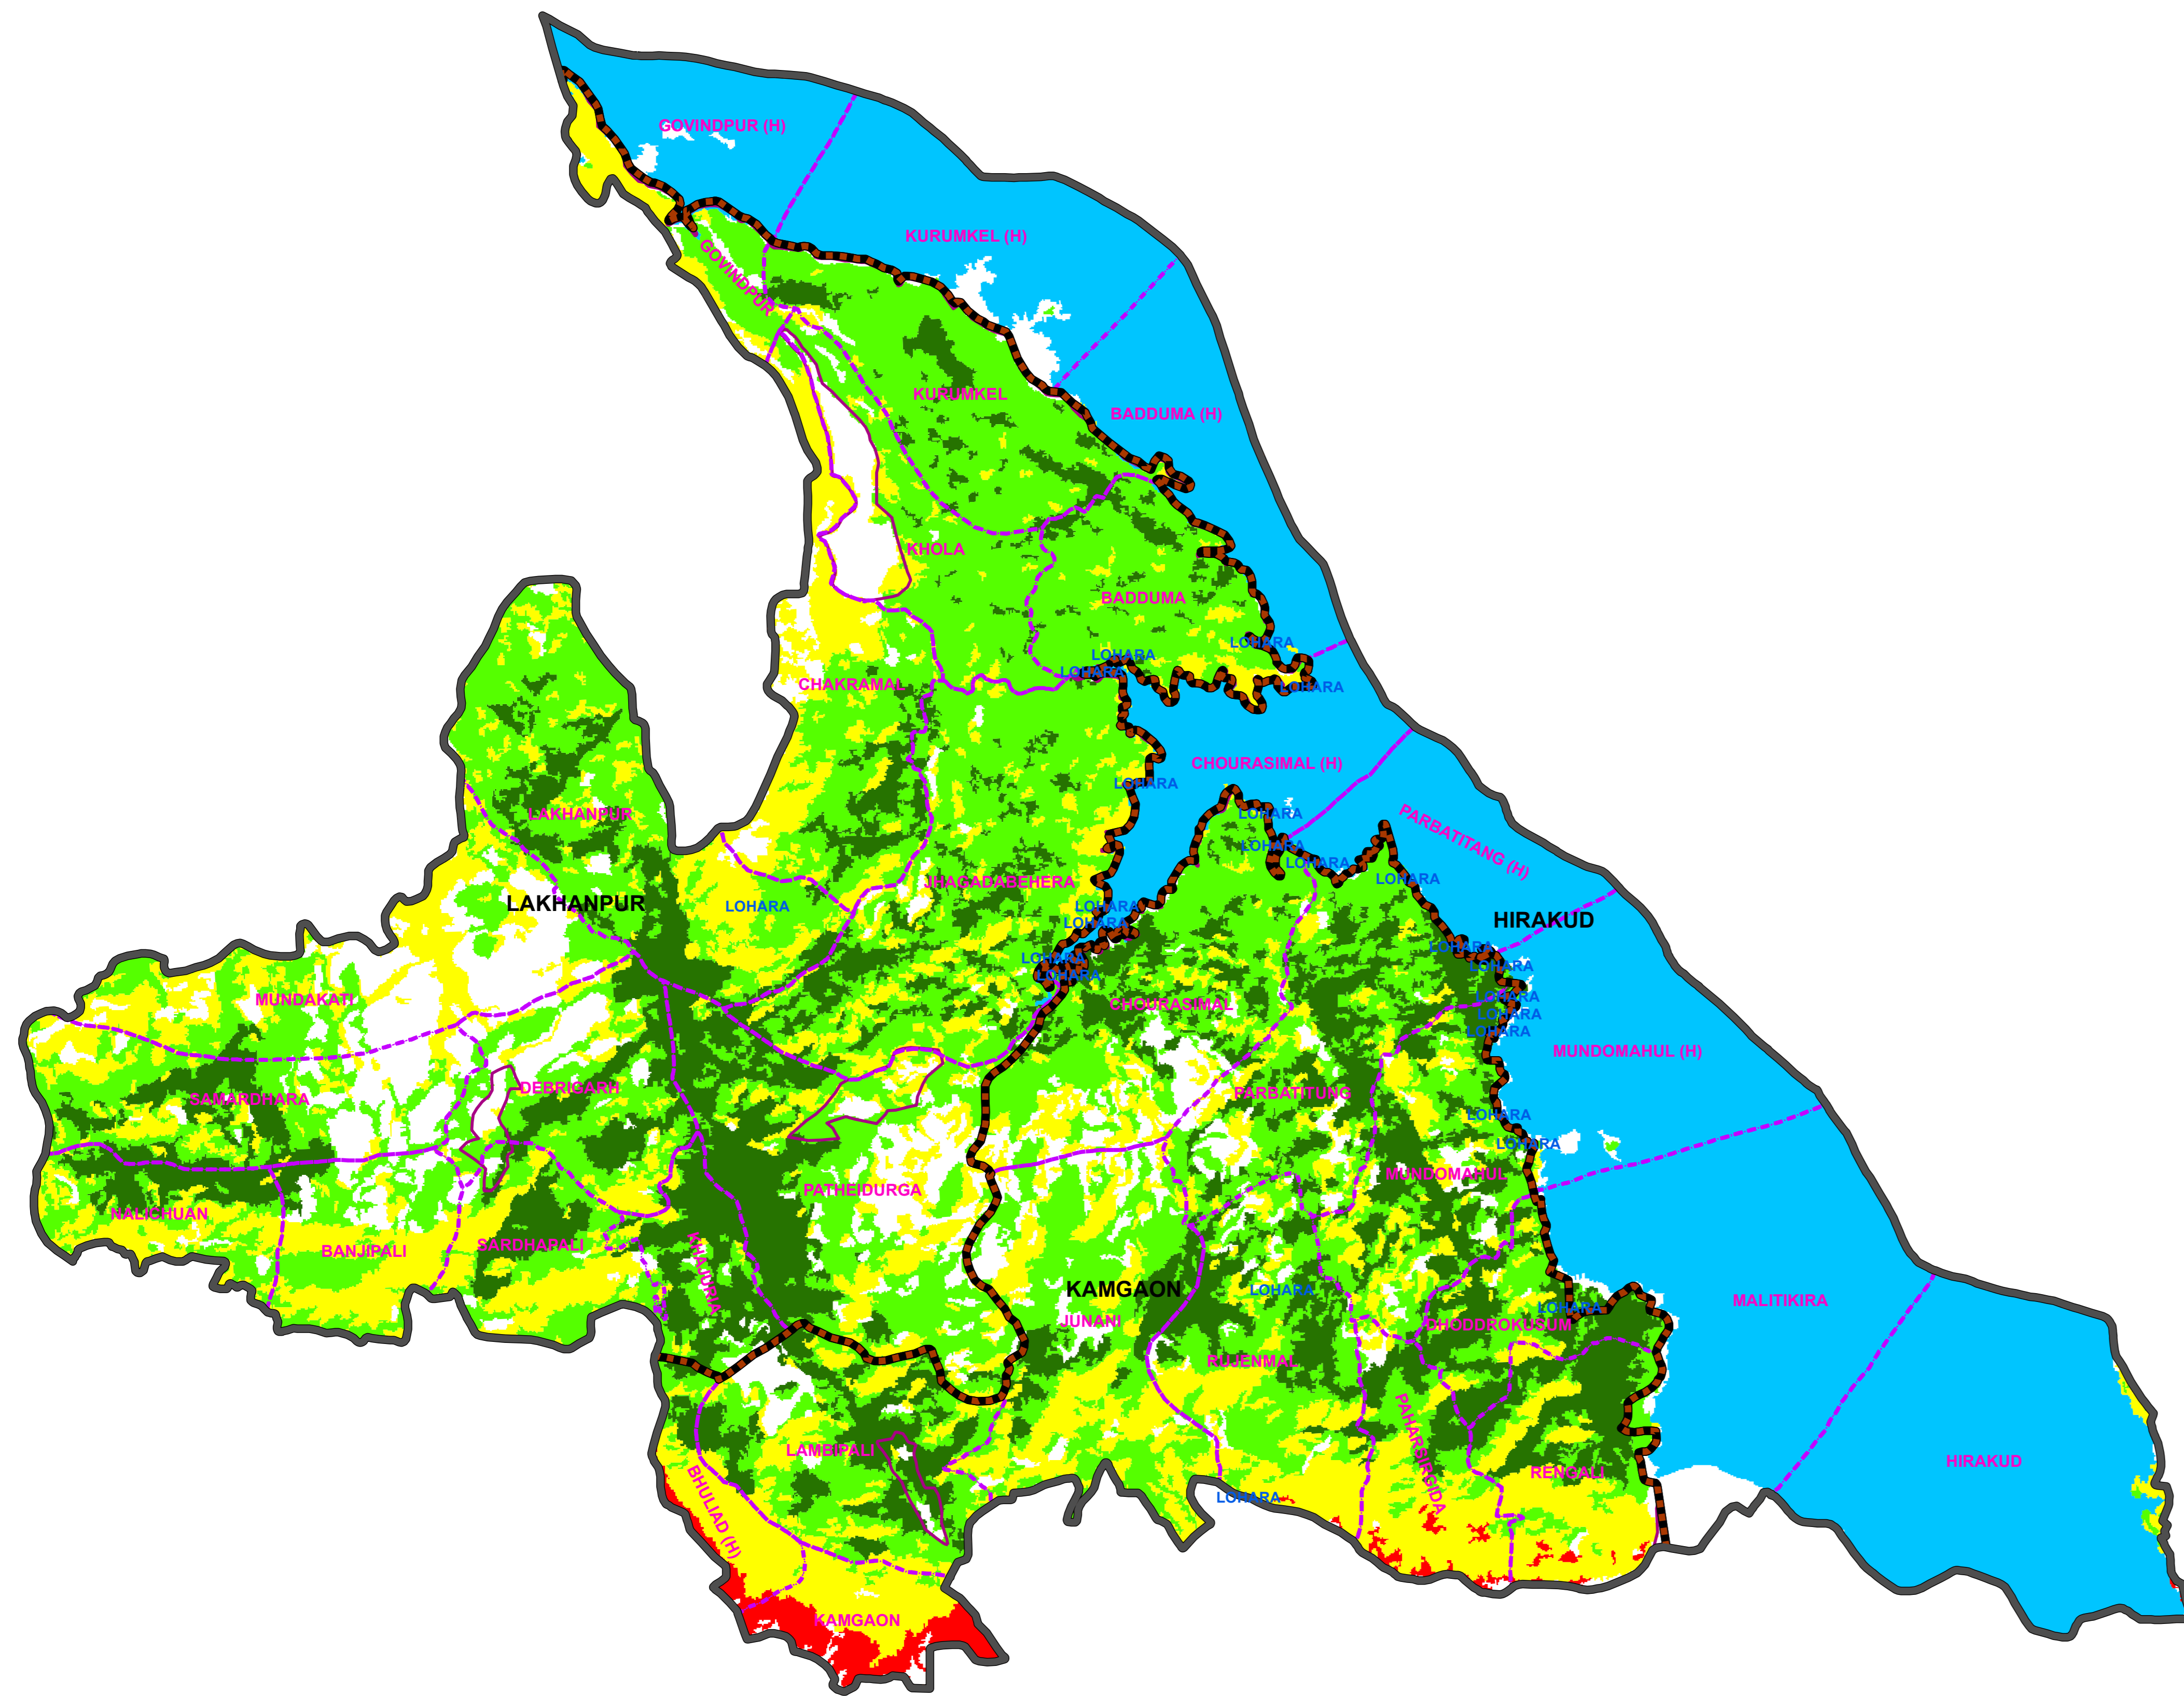

# FOREST COVER CHANGE MAP OF HIRAKUD WL DIVISION,

2019

2021

## LEGEND

-  DIVISION BND
-  RANGE BND
-  BEAT BND
-  FOREST BND

-  Water
-  Non-Forest
-  Scrub
-  Open Forest
-  Moderately Dense Forest
-  Very Dense Forest

PREPARED BY : FOREST IT & GEOMATICS CENTRE  
FOREST HEADQUARTERS, ODISHA  
BHUBANESWAR