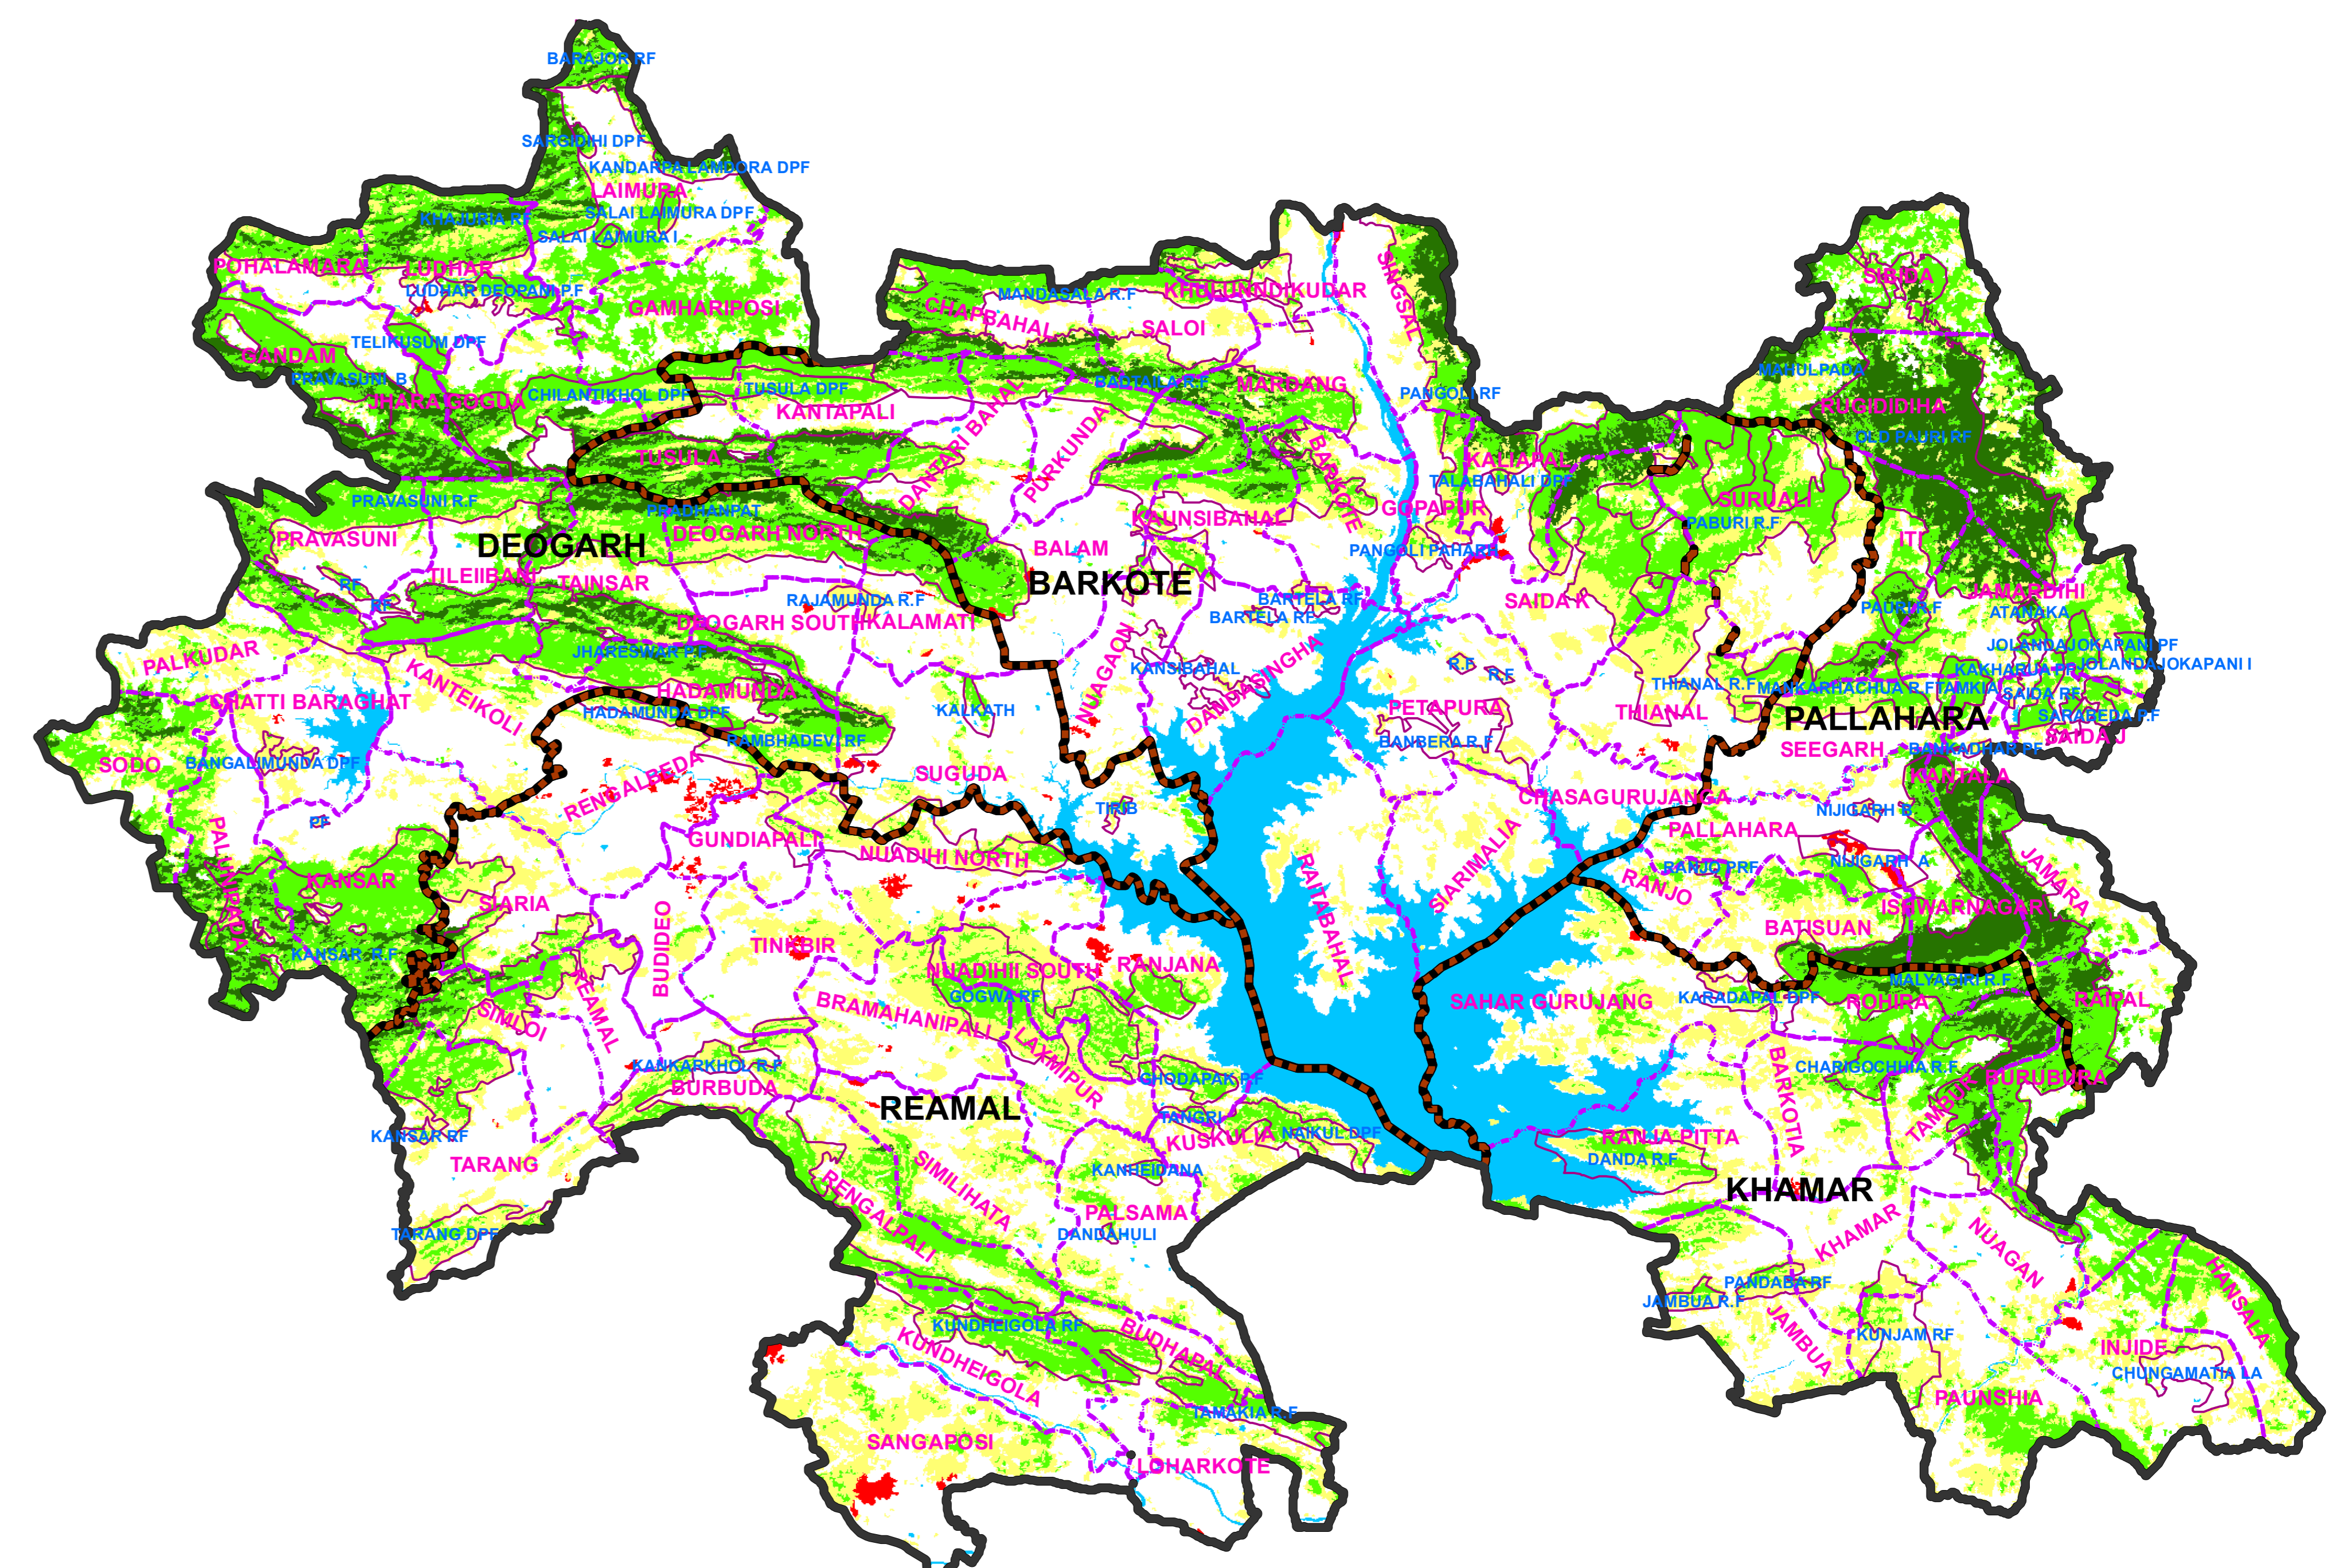

# FOREST COVER CHANGE MAP OF DEOGARH FOREST DIVISION,

2015

2017

Water Non-Forest Scrub Open Forest Moderately Dense Forest Very Dense Forest

**LEGEND**

- DIVISION BND
- RANGE BND
- BEAT BND
- FOREST BND