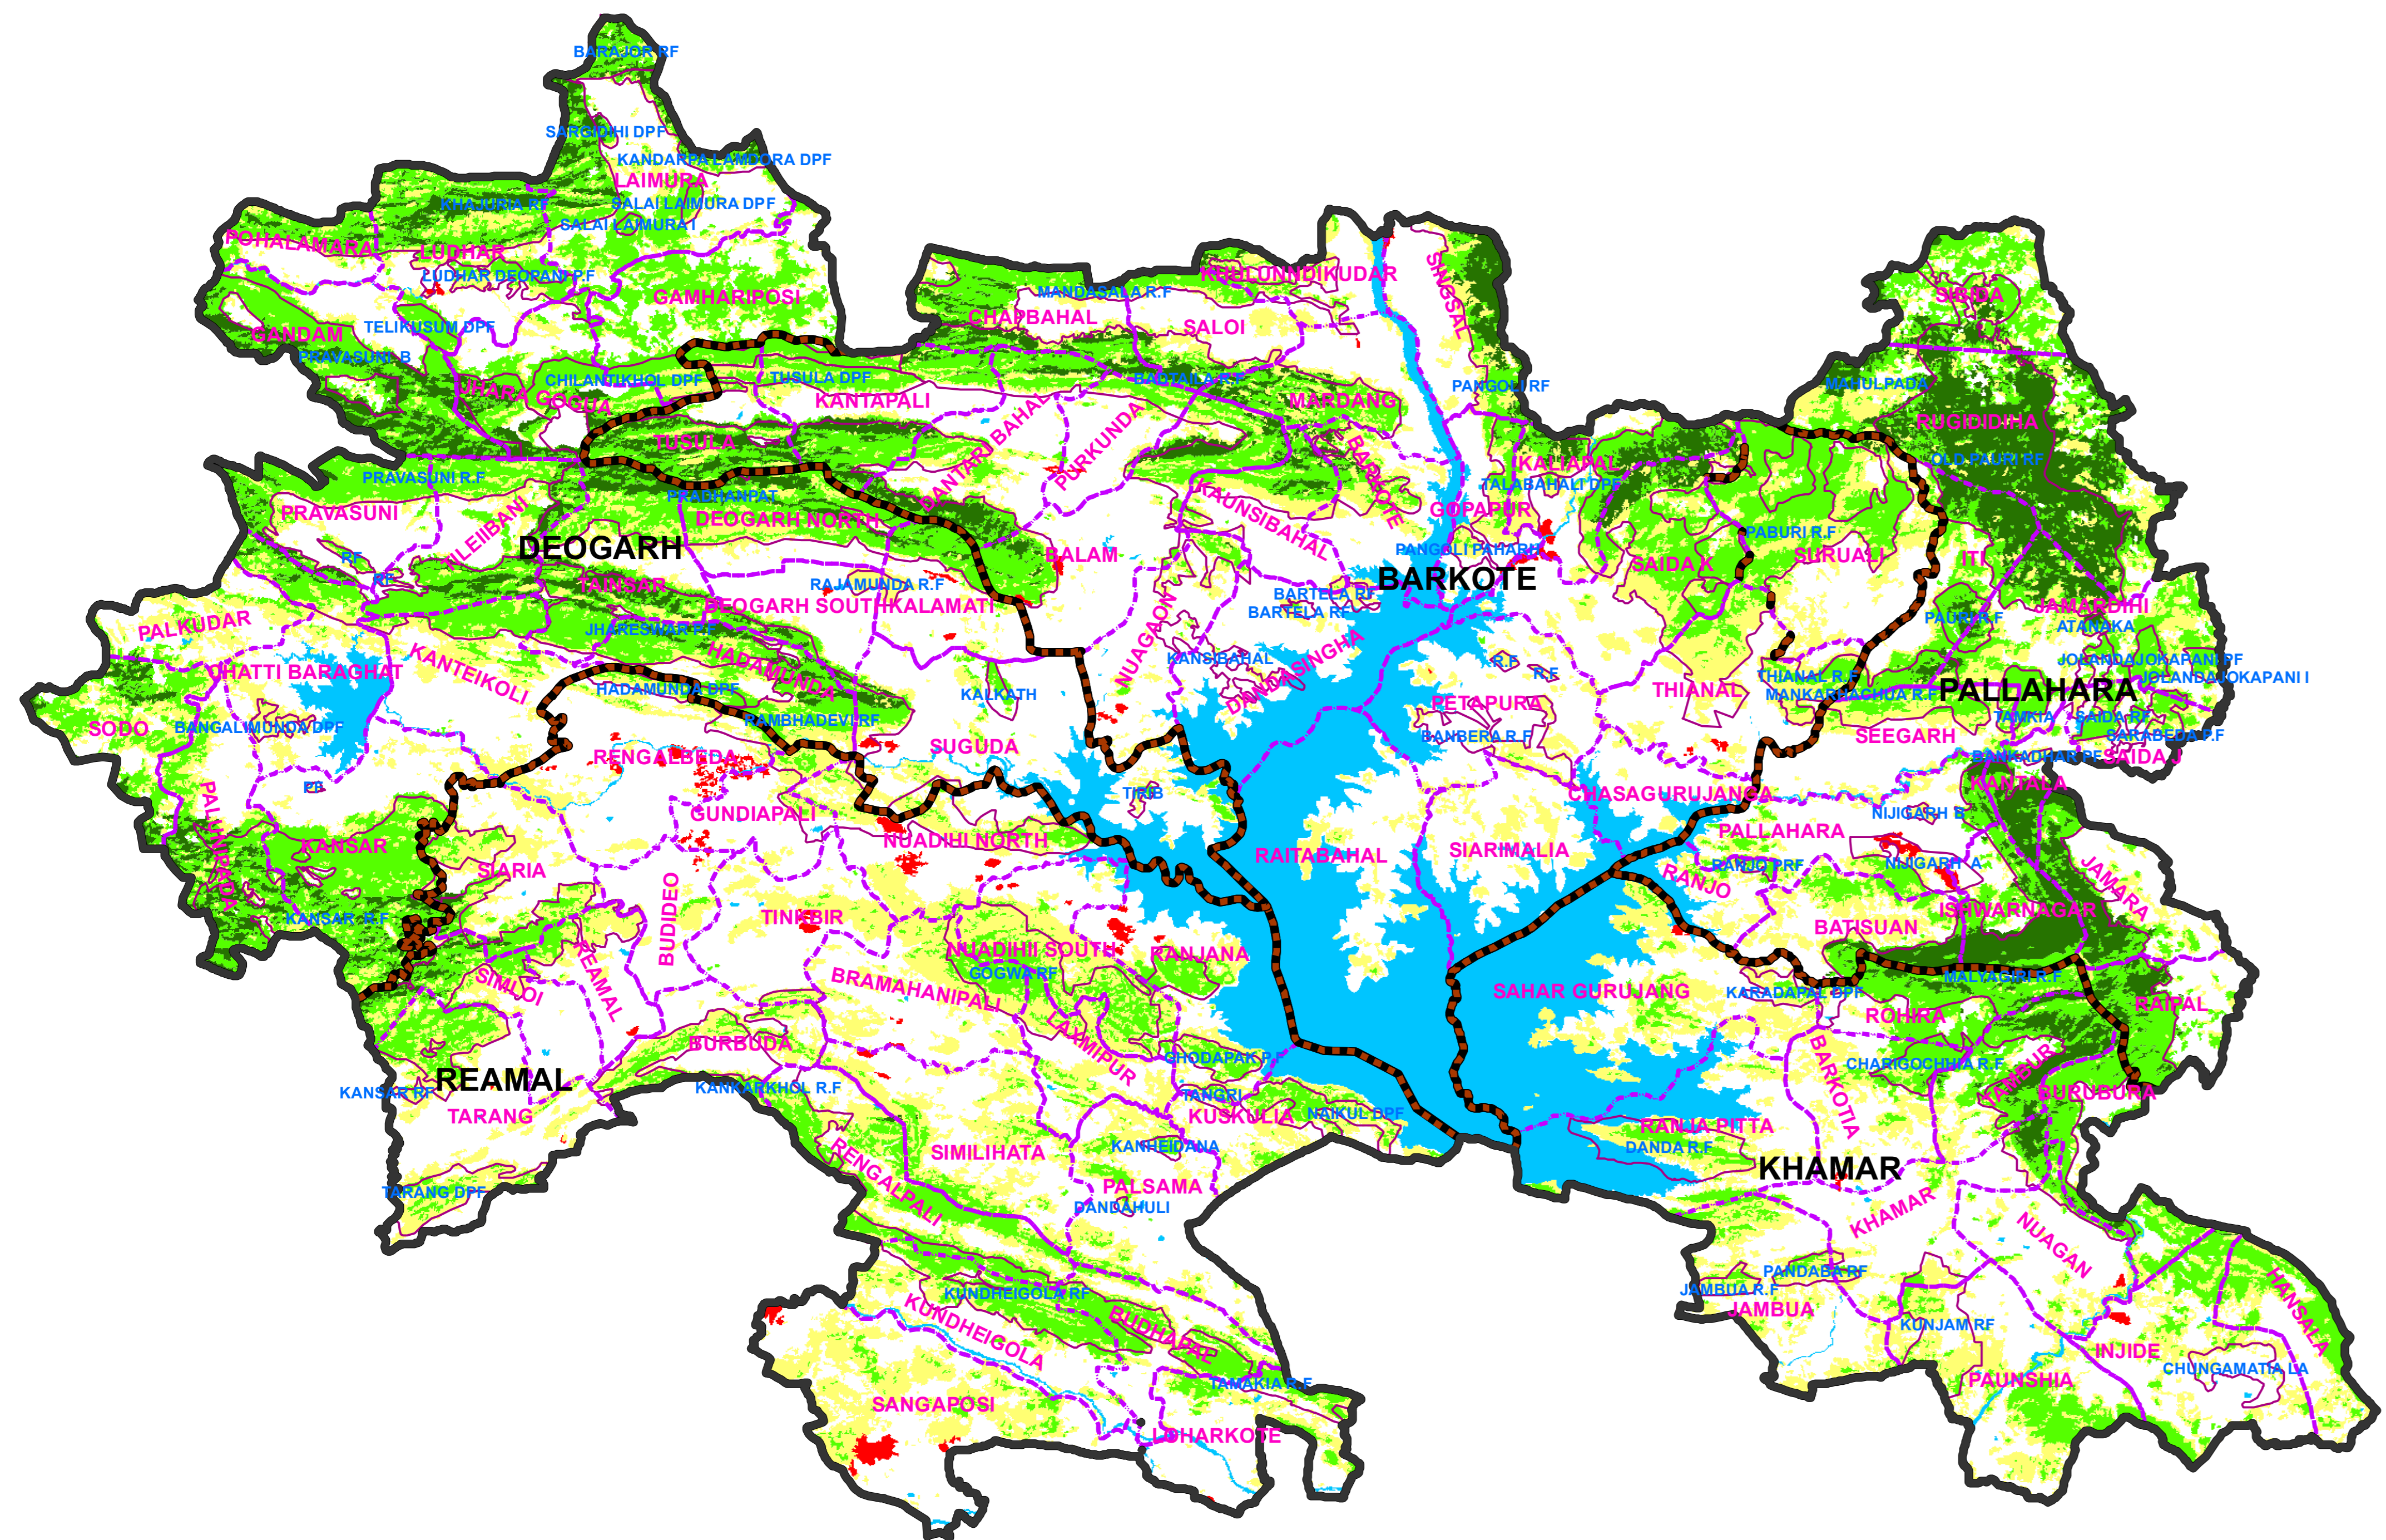

# FOREST COVER CHANGE MAP OF DEOGARH FOREST DIVISION,

2015

2017

Water Non-Forest Scrub Open Forest Moderately Dense Forest Very Dense Forest

**LEGEND**

- DIVISION BND
- RANGE BND
- BEAT BND
- FOREST BND