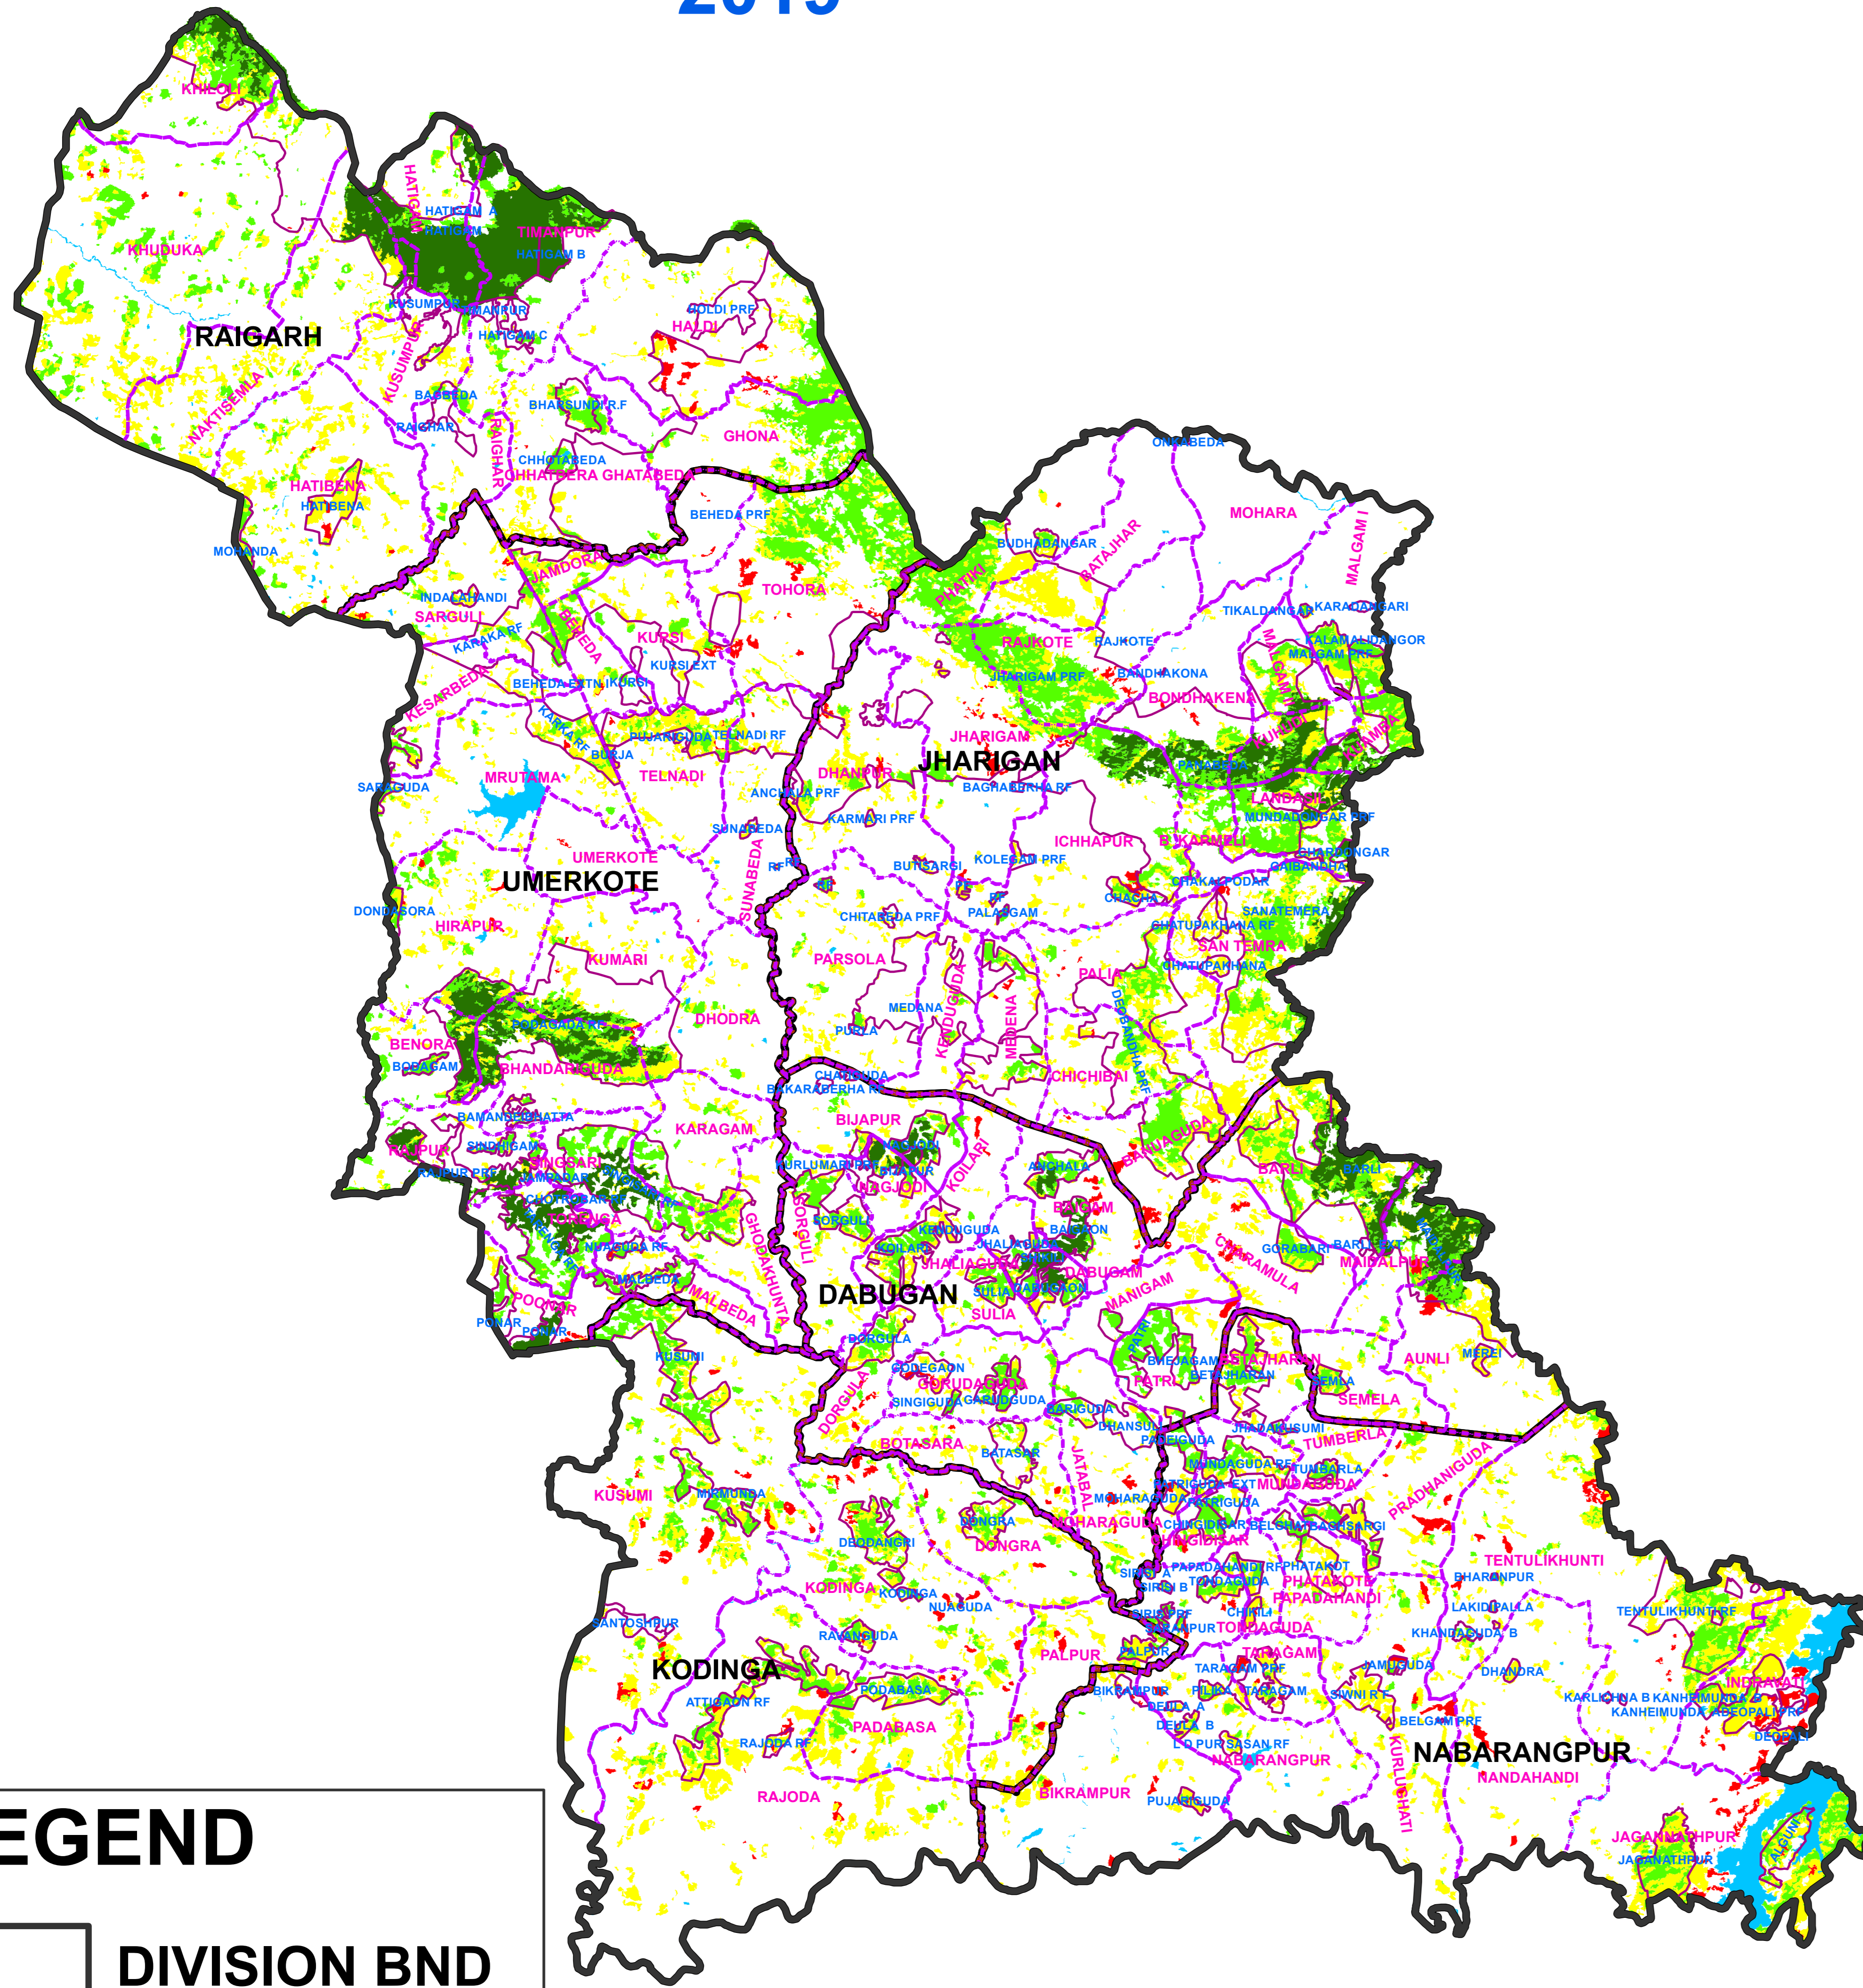

82°0'0"E

82°30'0"E

83°0'0"E

83°30'0"E

FOREST COVER CHANGE MAP OF NABARANGAPUR FOREST DIVISION,

2019

2017

LEGEND

-  DIVISION BND
-  RANGE BND
-  BEAT BND
-  FOREST BND

-  Water
-  Non-Forest
-  Scrub
-  Open Forest
-  Moderately Dense Forest
-  Very Dense Forest

82°0'0"E

82°30'0"E

83°0'0"E

83°30'0"E

20°0'0"N

20°0'0"N

19°30'0"N

19°30'0"N

19°0'0"N

19°0'0"N