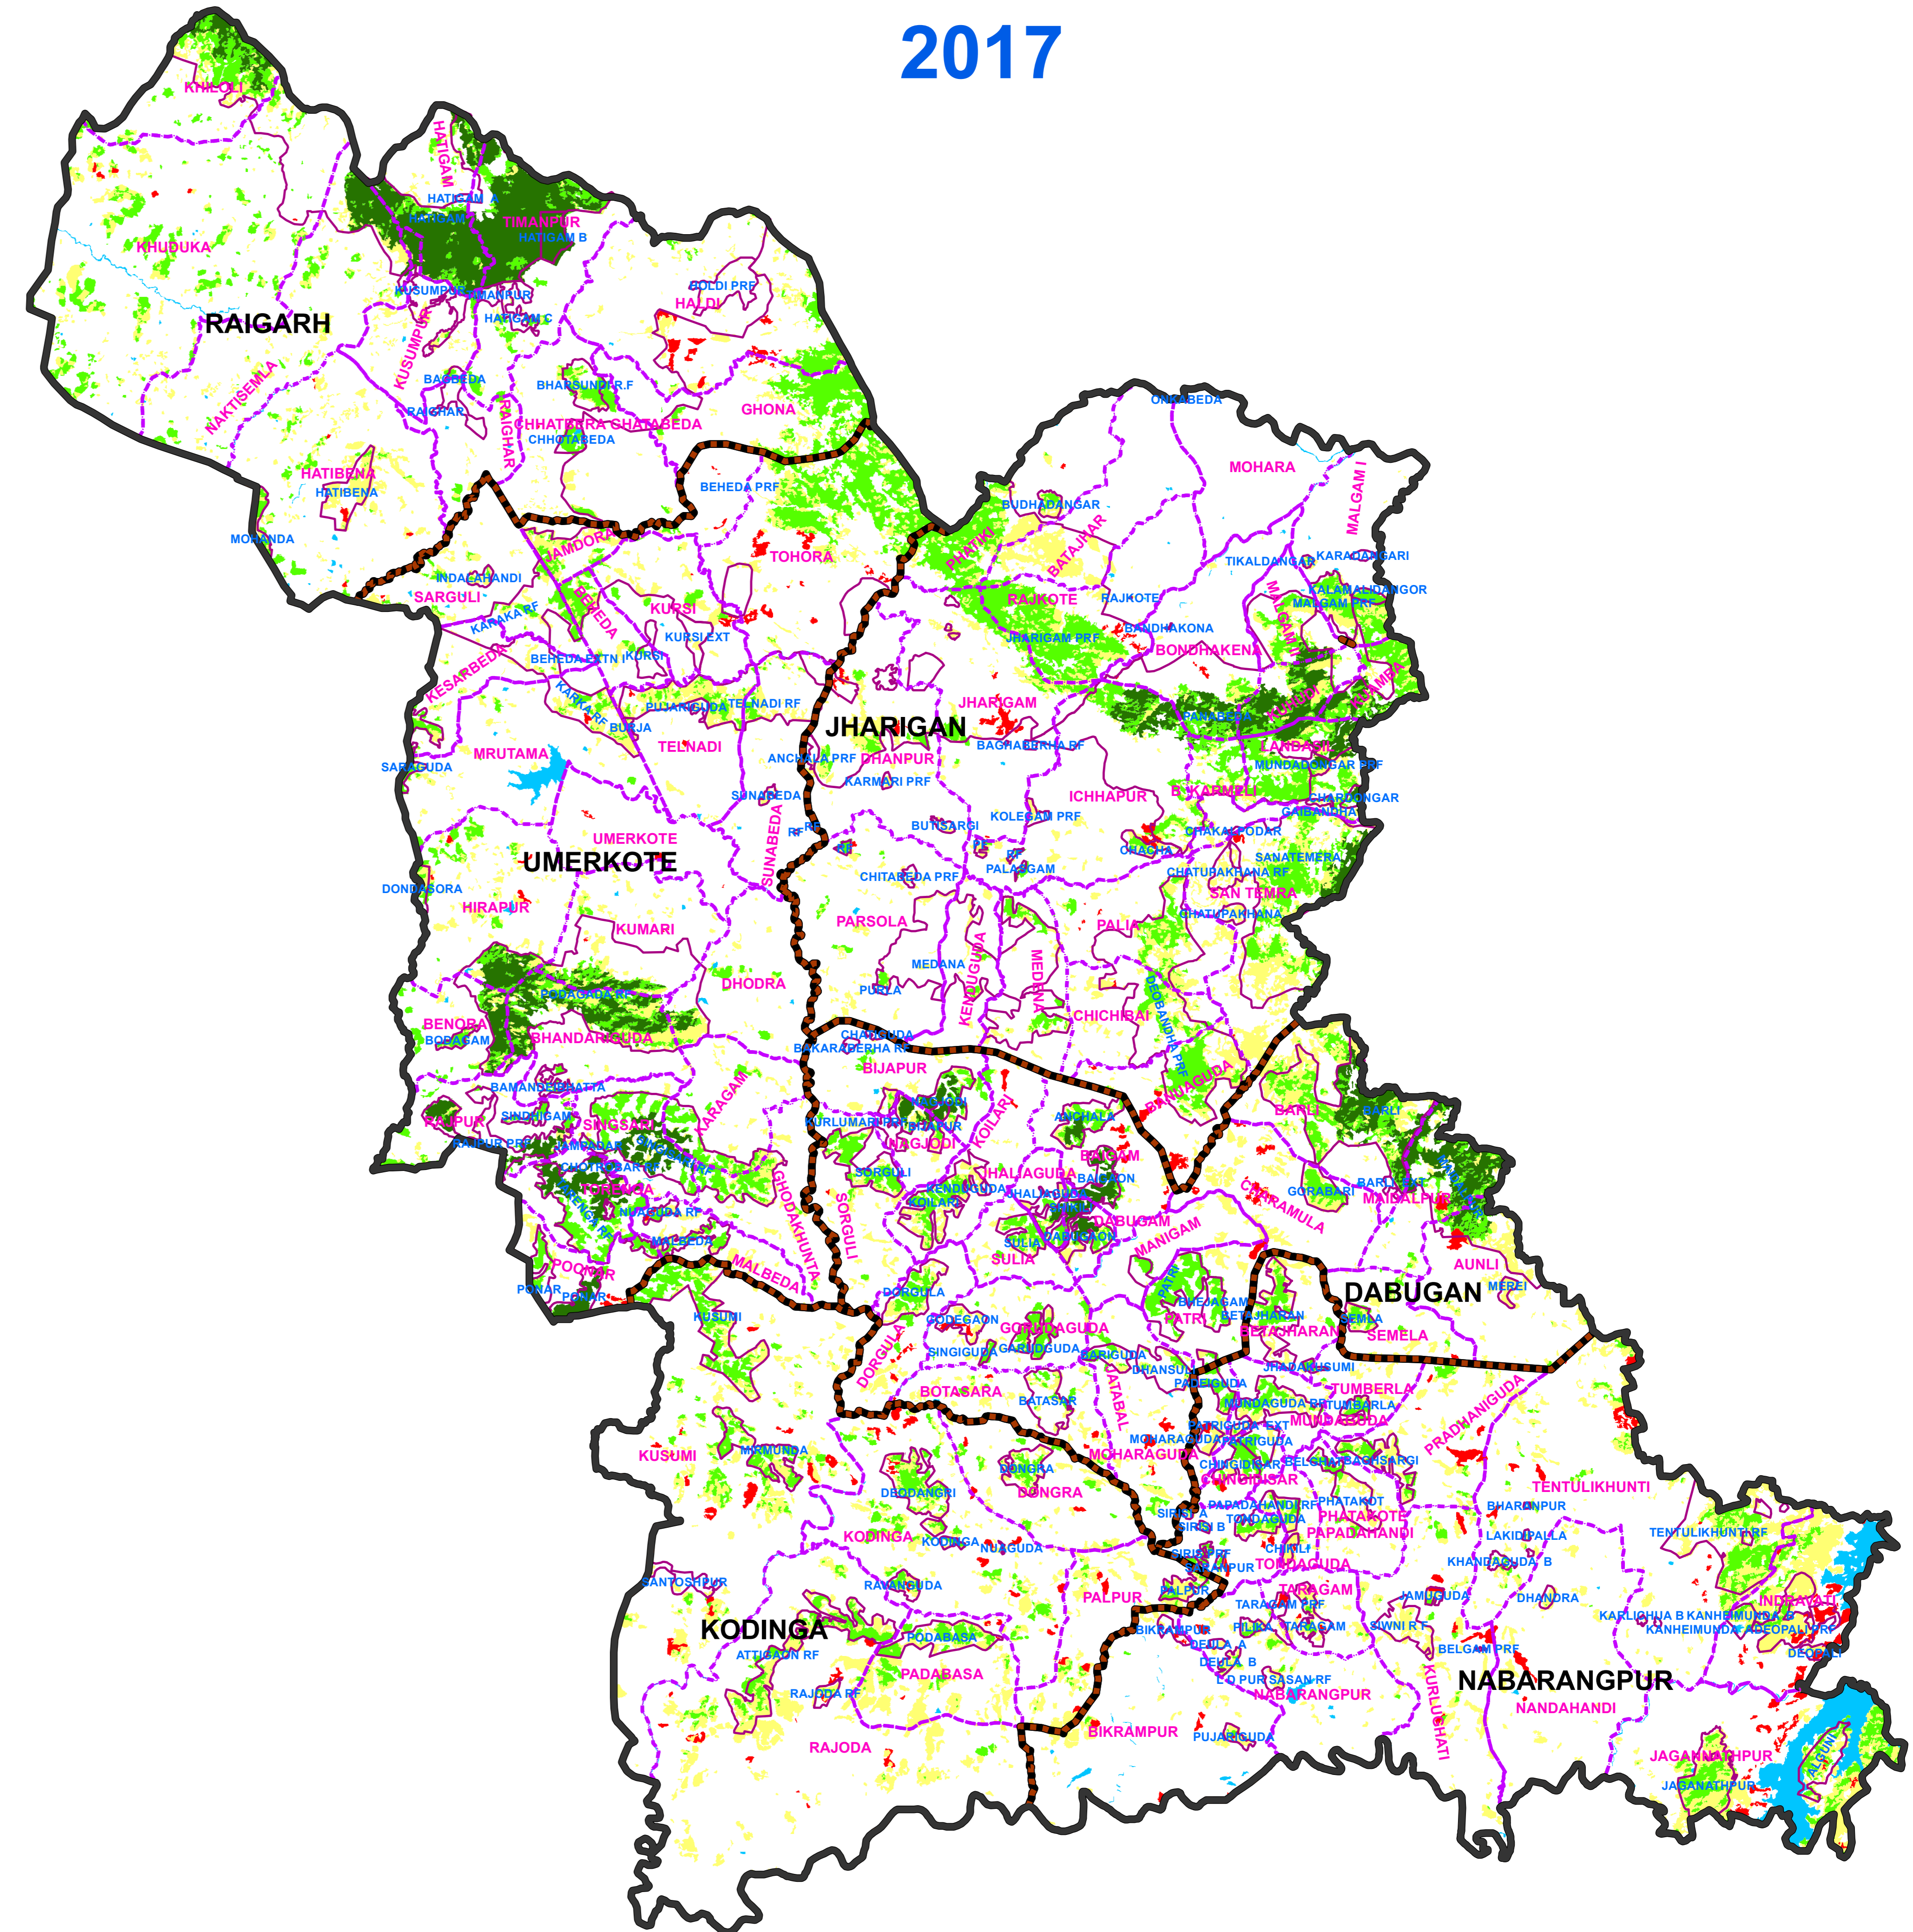

82°0'0"E

82°30'0"E

83°0'0"E

83°30'0"E

FOREST COVER CHANGE MAP OF NABARANGAPUR FOREST DIVISION,

2019

2017

LEGEND

-  DIVISION BND
-  RANGE BND
-  BEAT BND
-  FOREST BND

-  Water
-  Non-Forest
-  Scrub
-  Open Forest
-  Moderately Dense Forest
-  Very Dense Forest

82°0'0"E

82°30'0"E

83°0'0"E

83°30'0"E

20°0'0"N

20°0'0"N

19°30'0"N

19°30'0"N

19°0'0"N

19°0'0"N