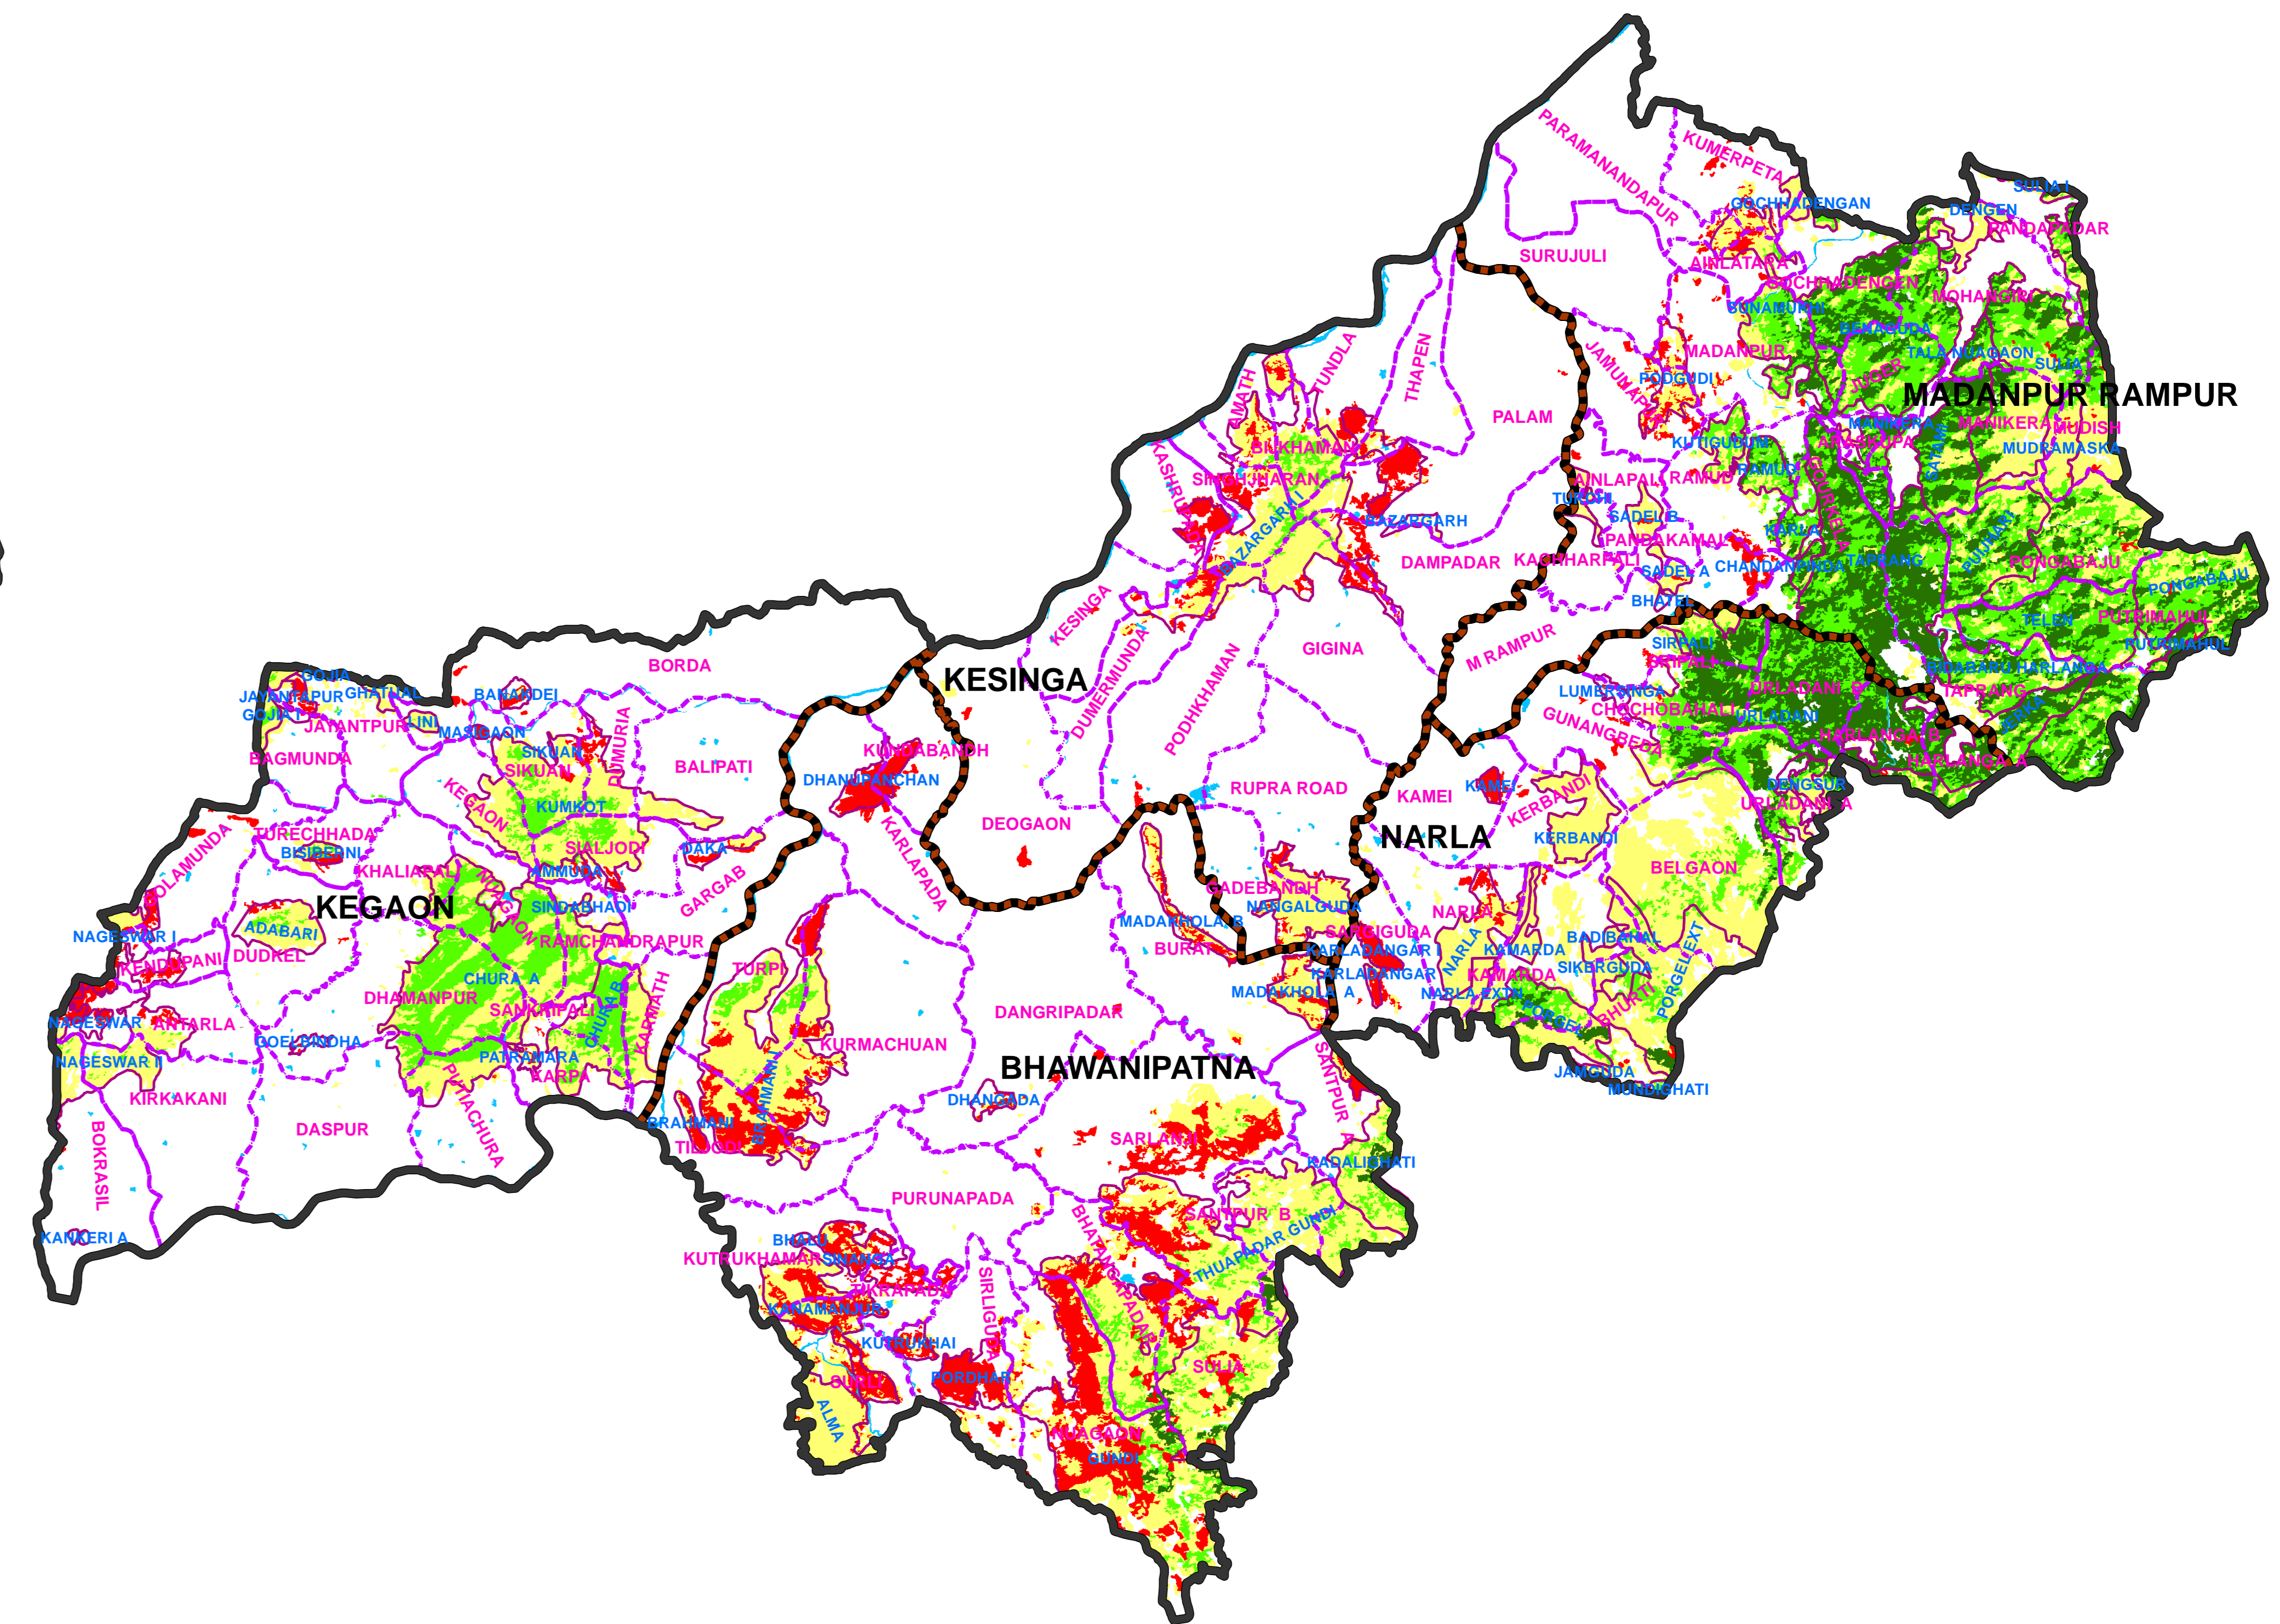

FOREST COVER CHANGE MAP OF KALAHANDI NORTH FOREST DIVISION,

2019

2017

Water
 Non-Forest
 Scrub
 Open Forest
 Moderately Dense Forest
 Very Dense Forest

LEGEND

- DIVISION BND
- RANGE BND
- BEAT BND
- FOREST BND