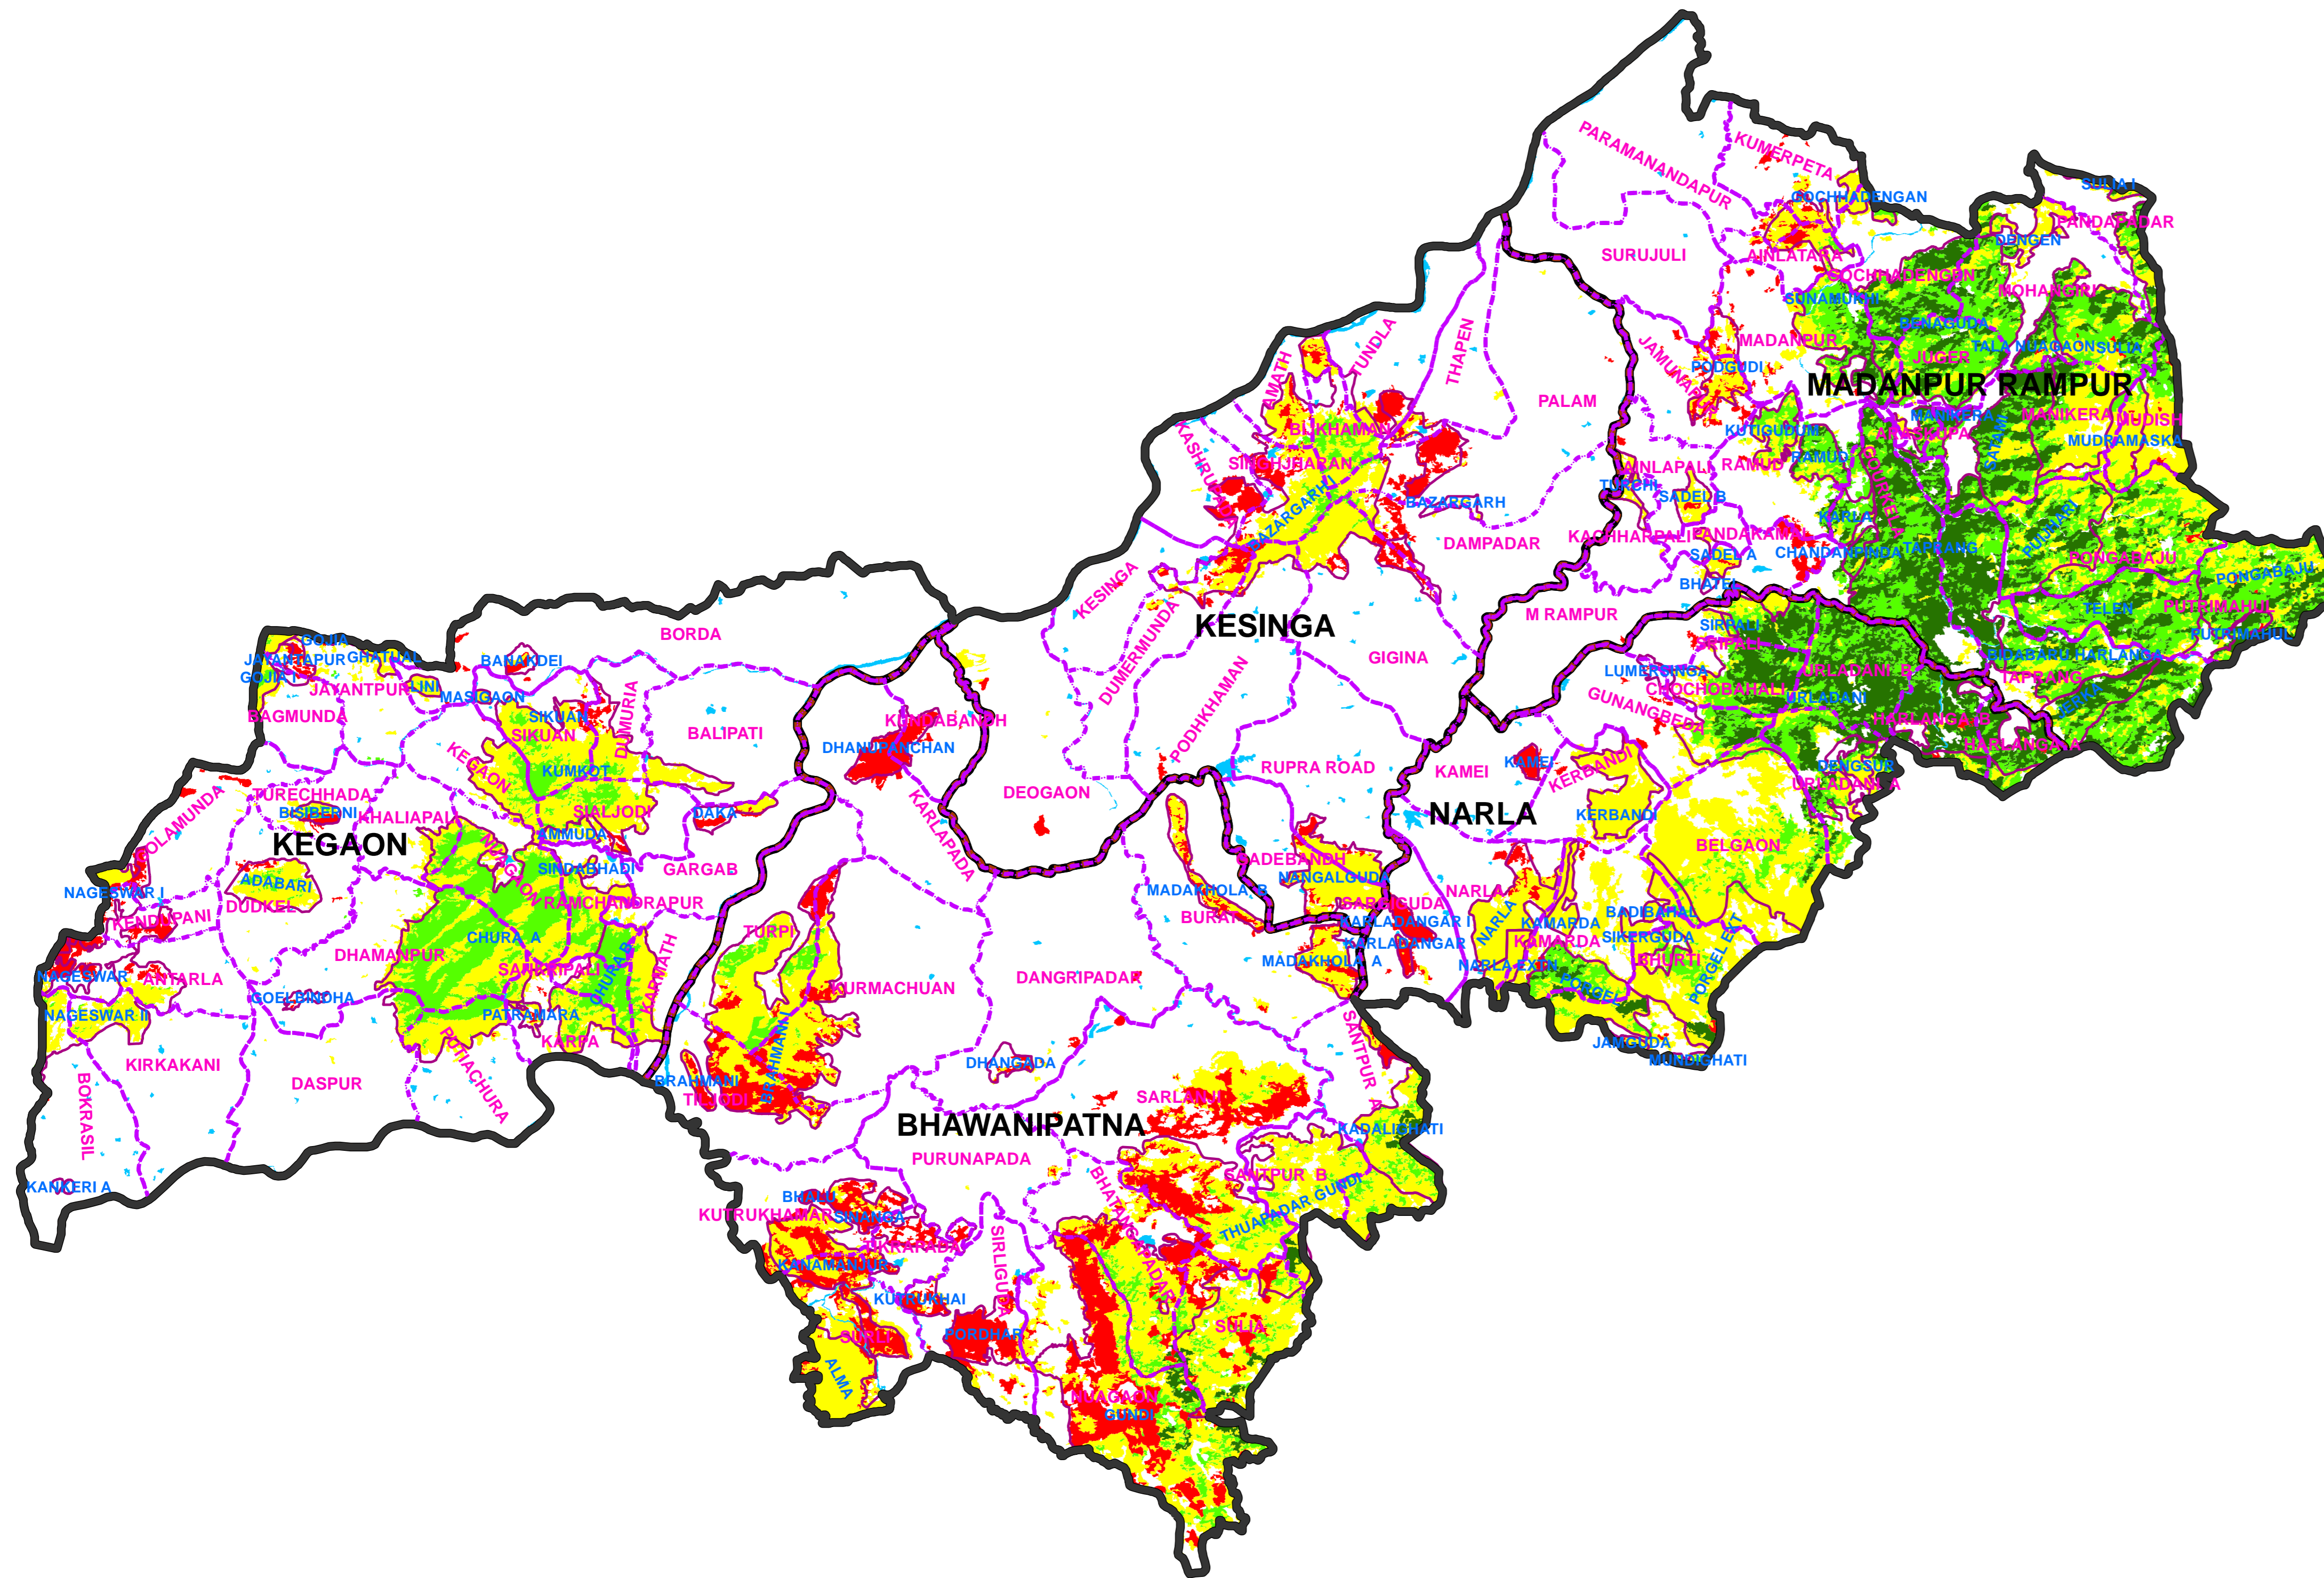

FOREST COVER CHANGE MAP OF KALAHANDI NORTH FOREST DIVISION,

2019

2017

Water
 Non-Forest
 Scrub
 Open Forest
 Moderately Dense Forest
 Very Dense Forest

LEGEND

- DIVISION BND
- RANGE BND
- BEAT BND
- FOREST BND