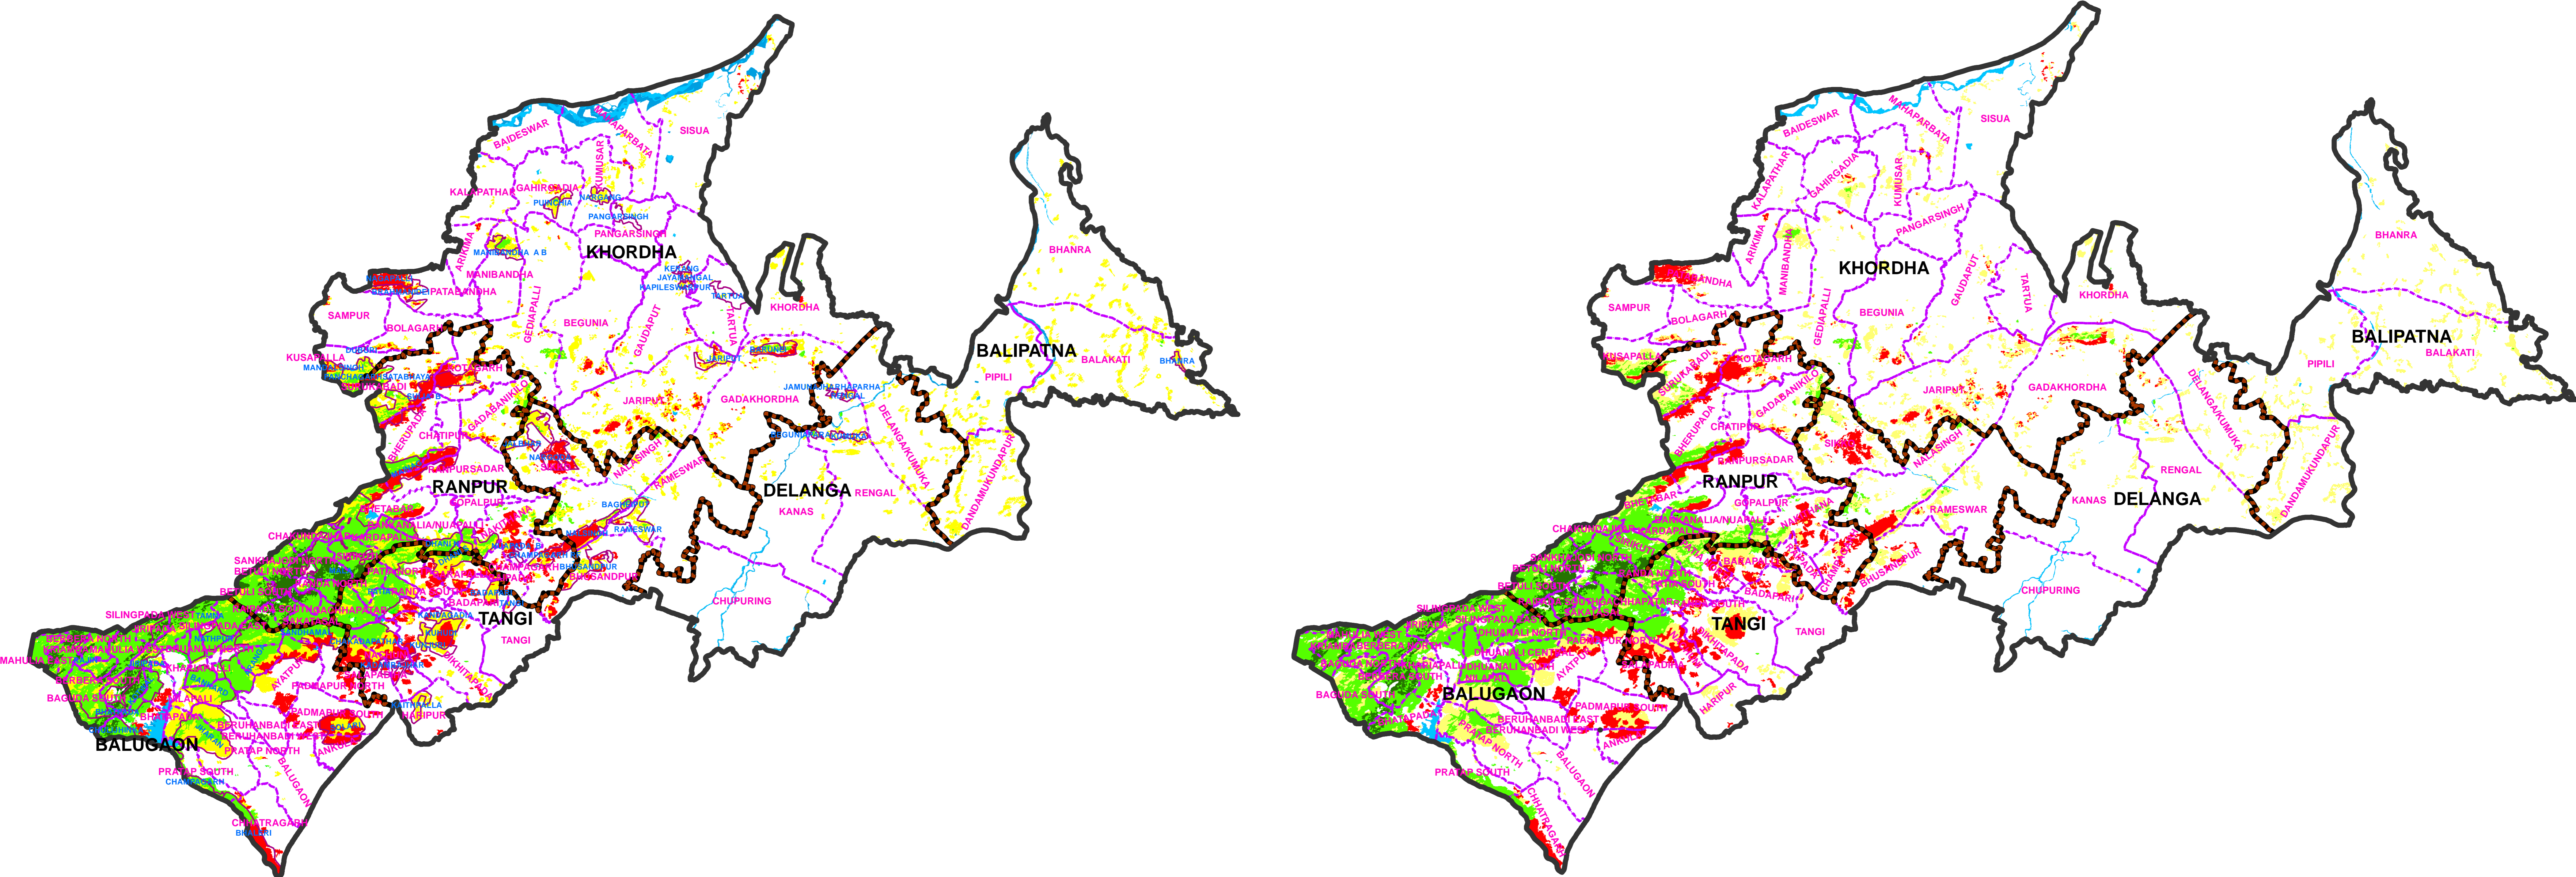

FOREST COVER CHANGE MAP OF KHORDHA FOREST DIVISION,

2019

2017

LEGEND

-  DIVISION BND
-  RANGE BND
-  BEAT BND
-  FOREST BND

-  Water
-  Non-Forest
-  Scrub
-  Open Forest
-  Moderately Dense Forest
-  Very Dense Forest