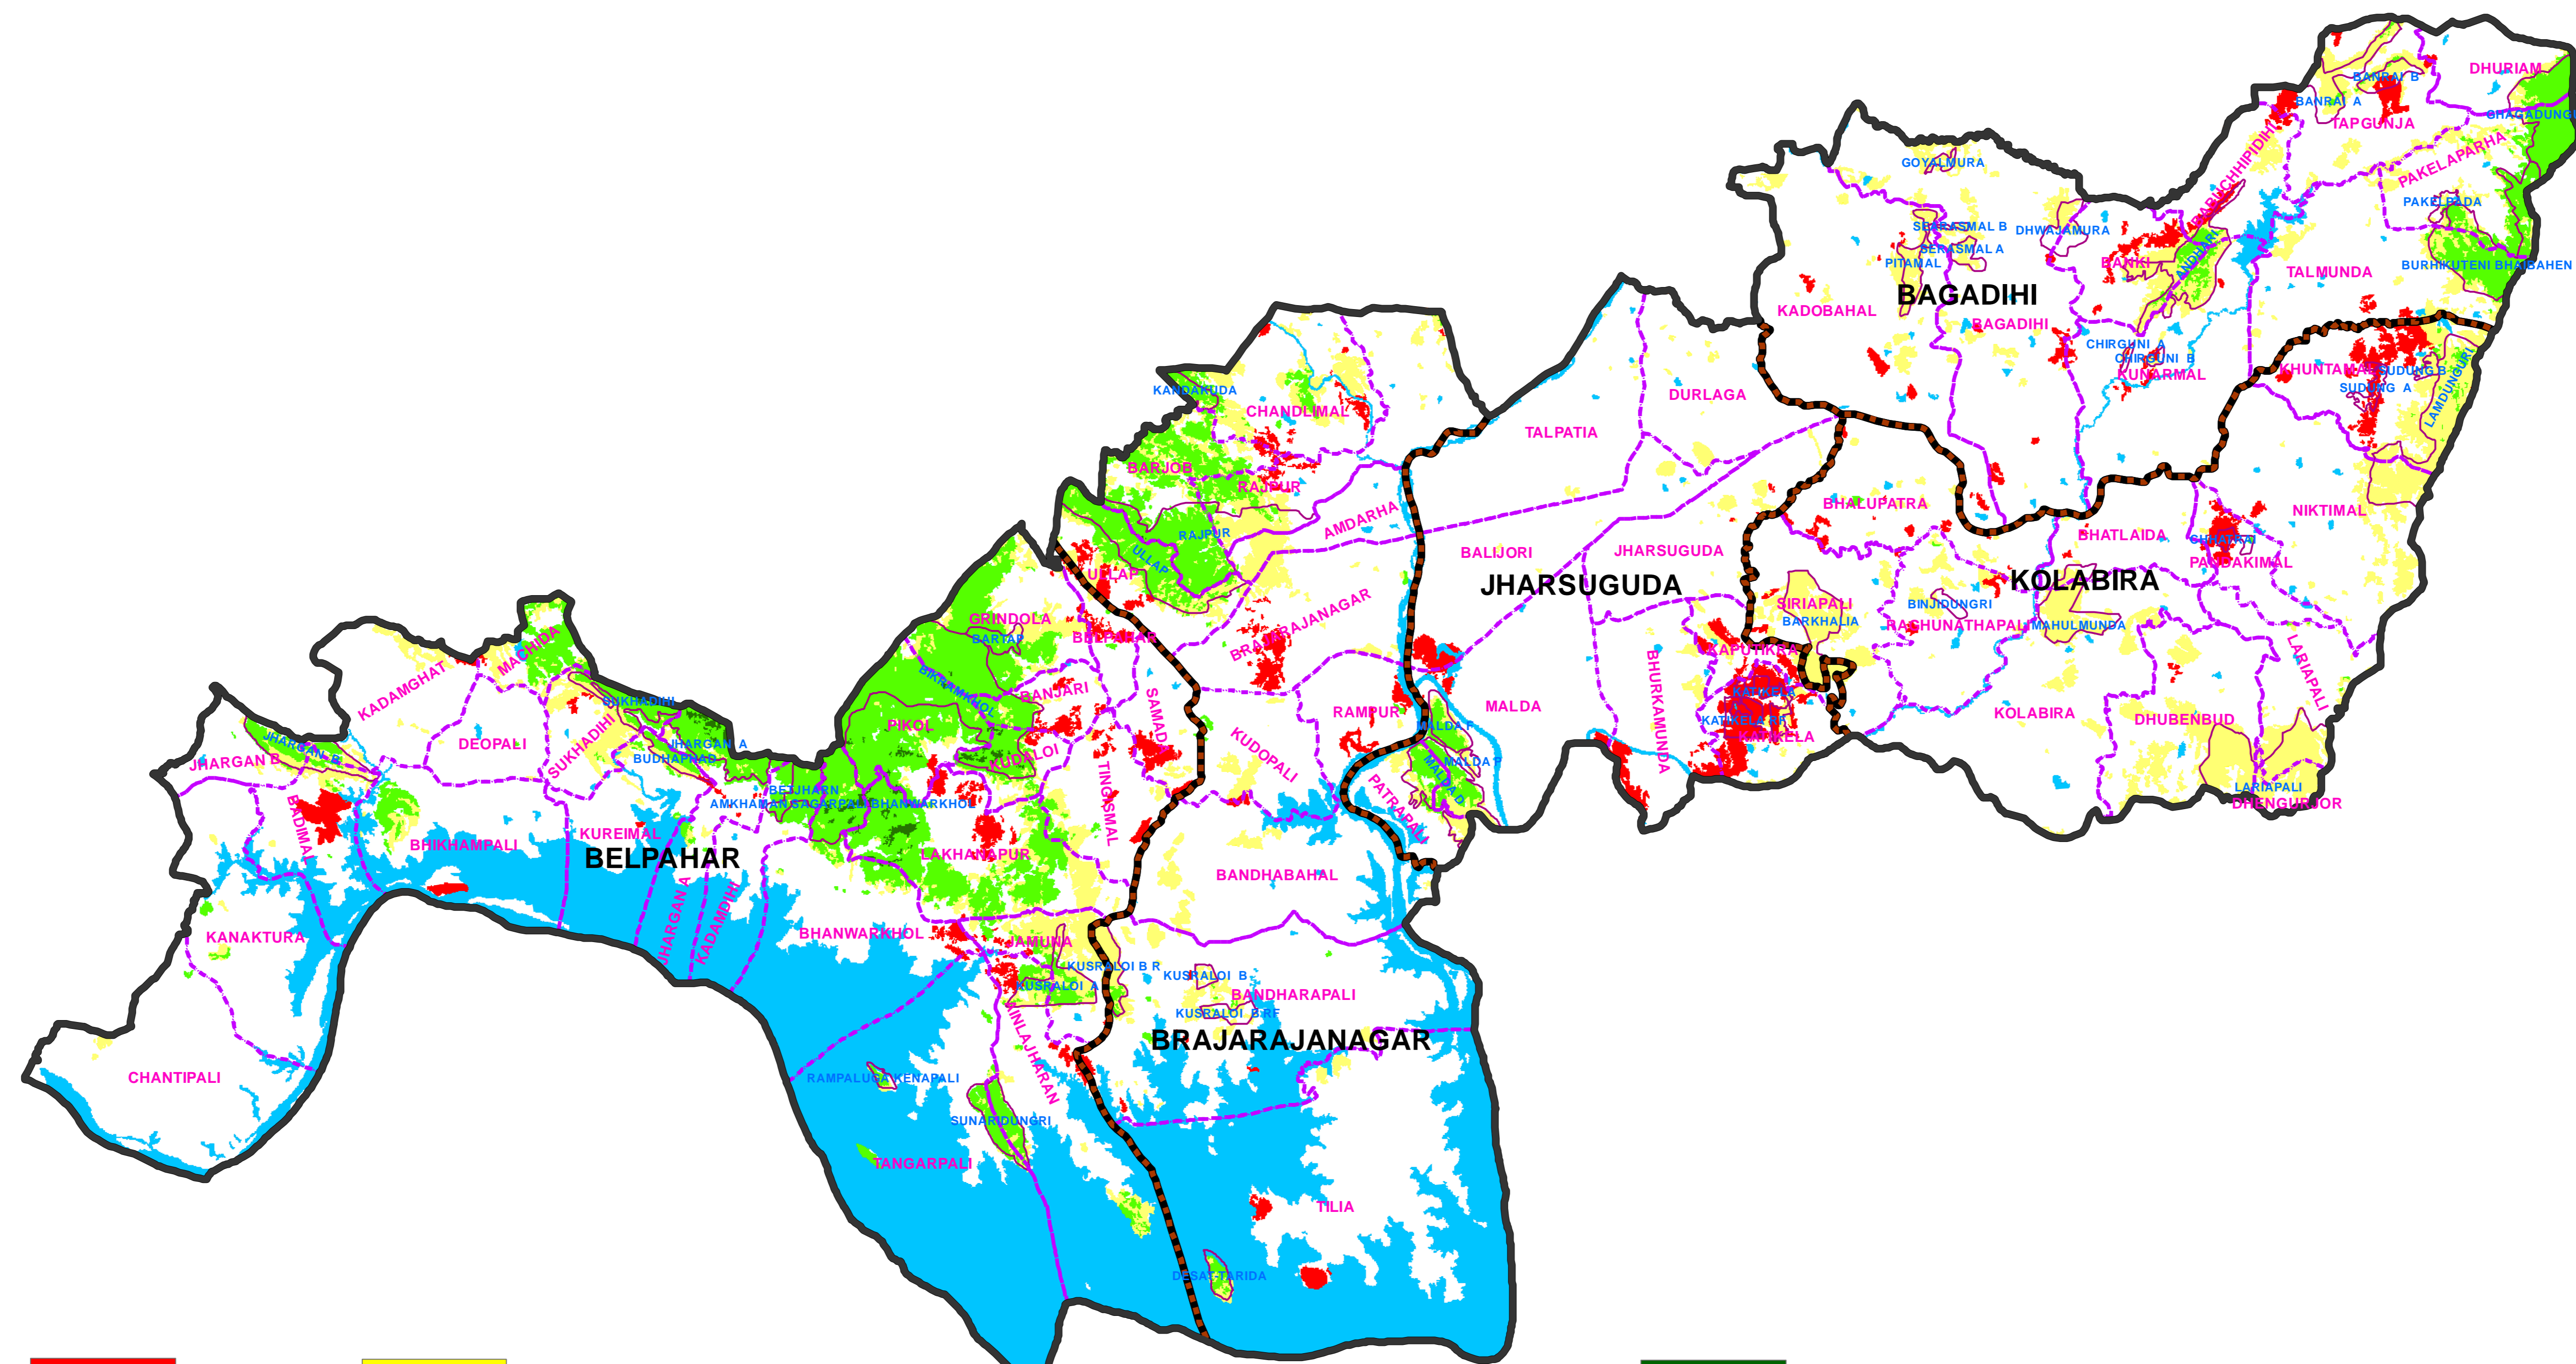

FOREST COVER CHANGE MAP OF JHARSUGUDA FOREST DIVISION,

2017

2015

LEGEND

-  DIVISION BND
-  RANGE BND
-  BEAT BND
-  FOREST BND

-  Water
-  Non-Forest
-  Scrub
-  Open Forest
-  Moderately Dense Forest
-  Very Dense Forest