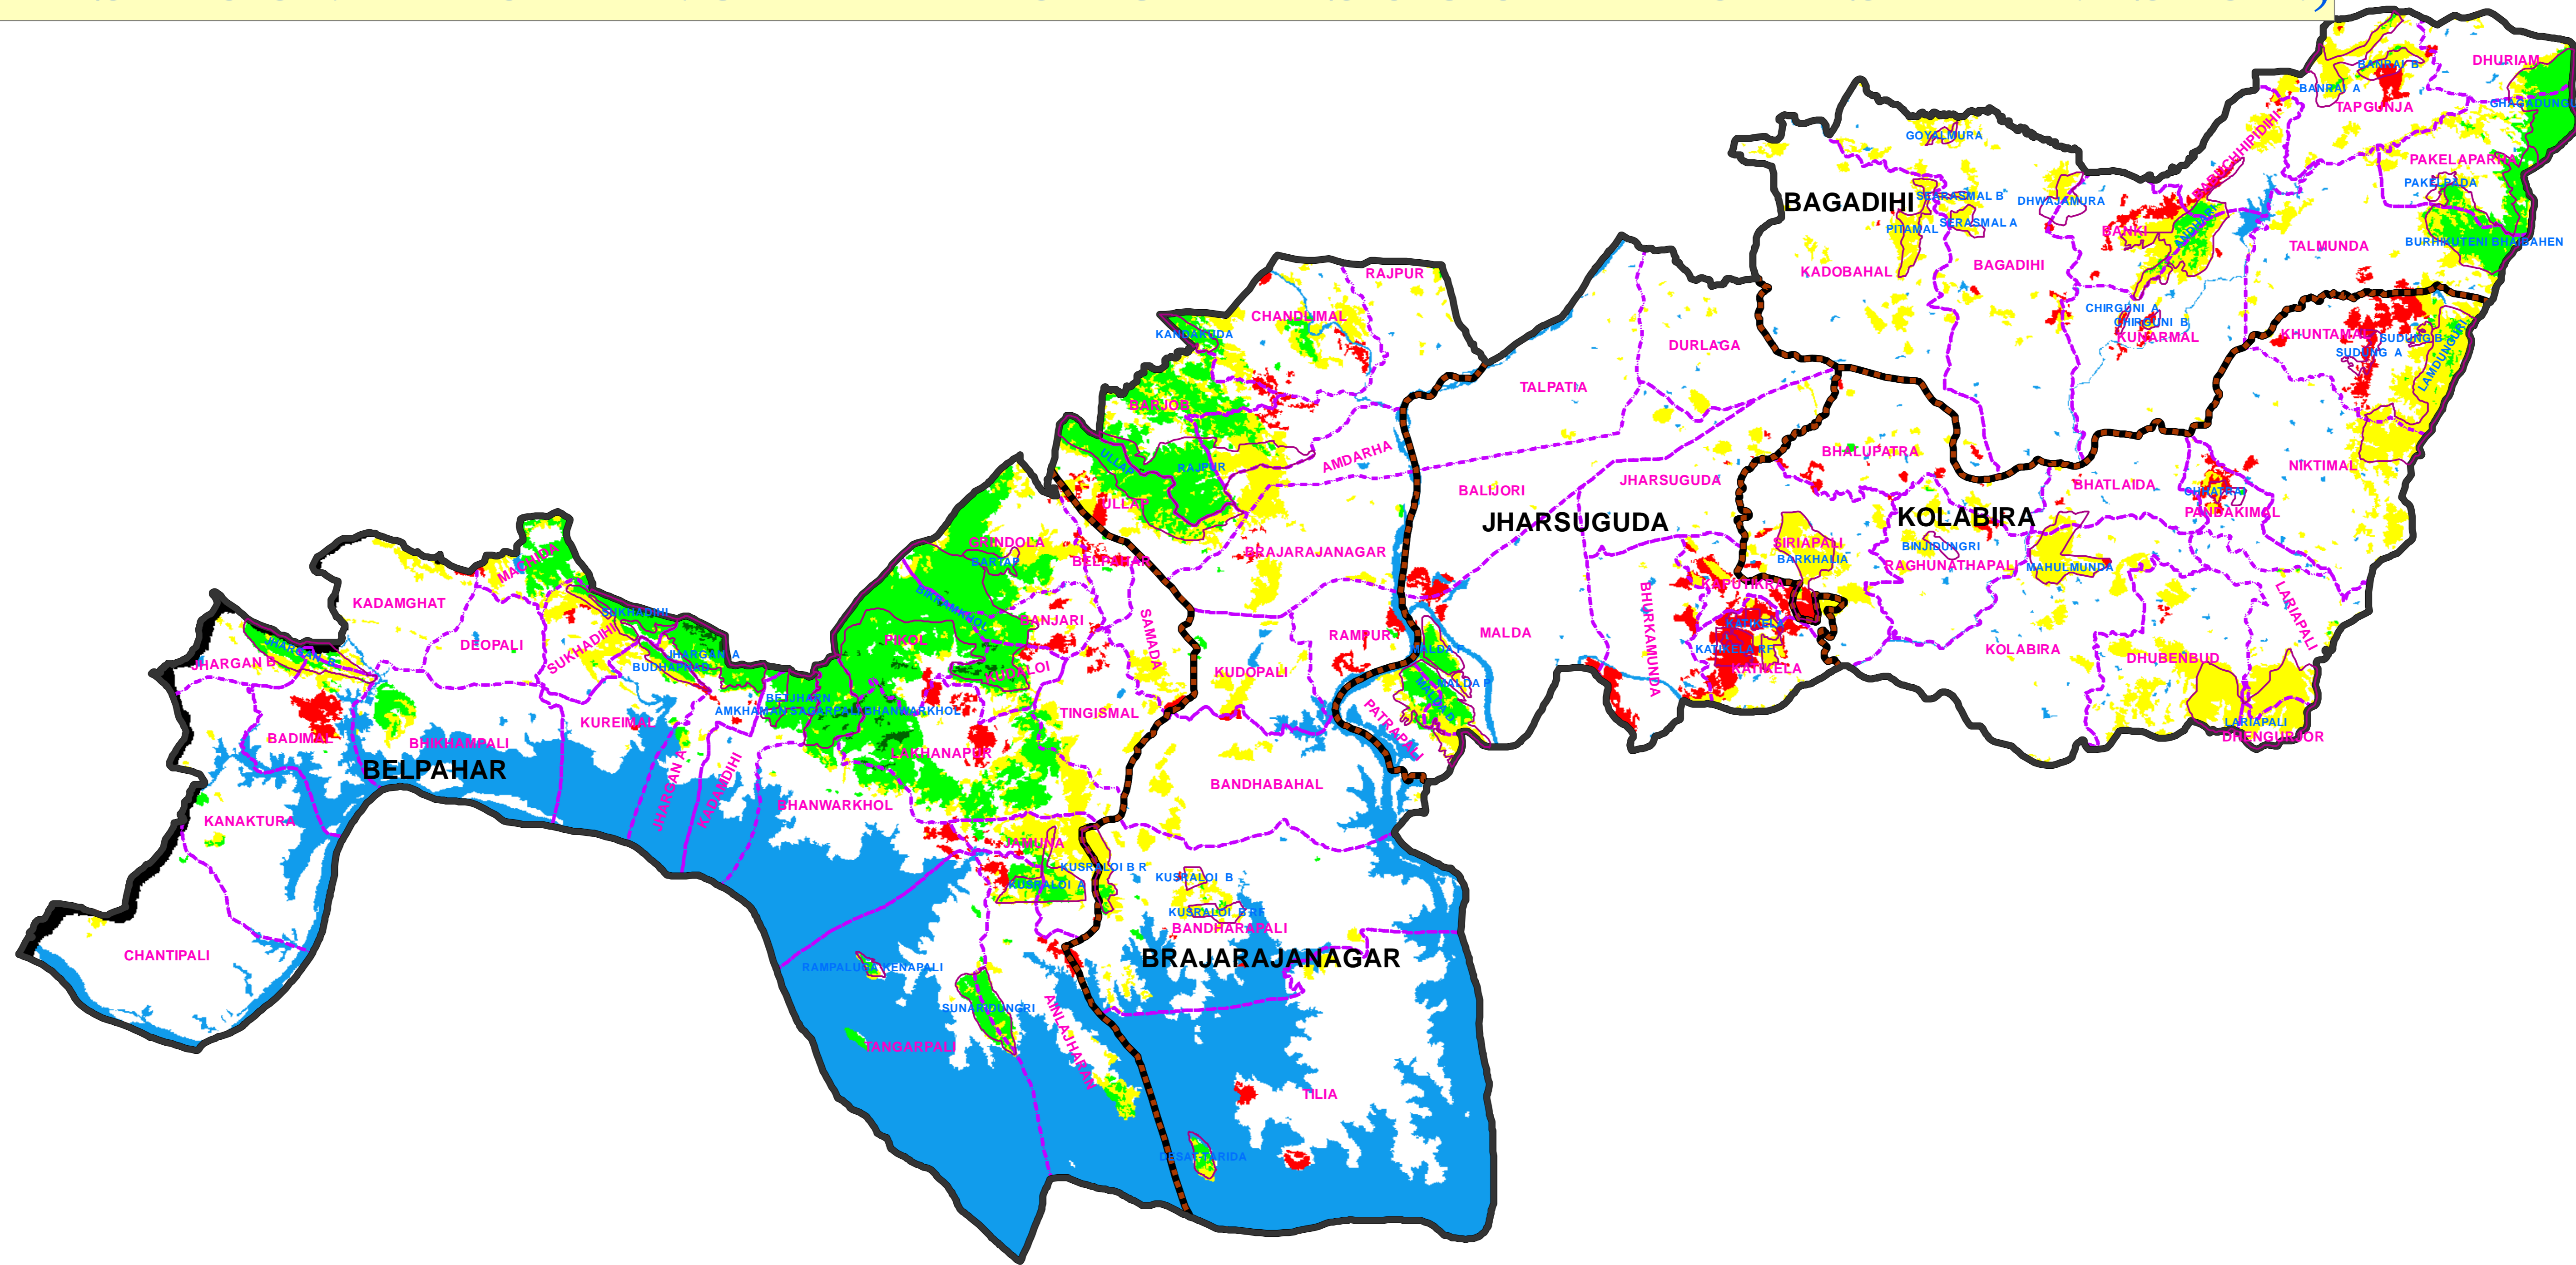

FOREST COVER CHANGE MAP OF JHARSUGUDA FOREST DIVISION,

2017

2015

LEGEND

-  DIVISION BND
-  RANGE BND
-  BEAT BND
-  FOREST BND

-  Water
-  Non-Forest
-  Scrub
-  Open Forest
-  Moderately Dense Forest
-  Very Dense Forest