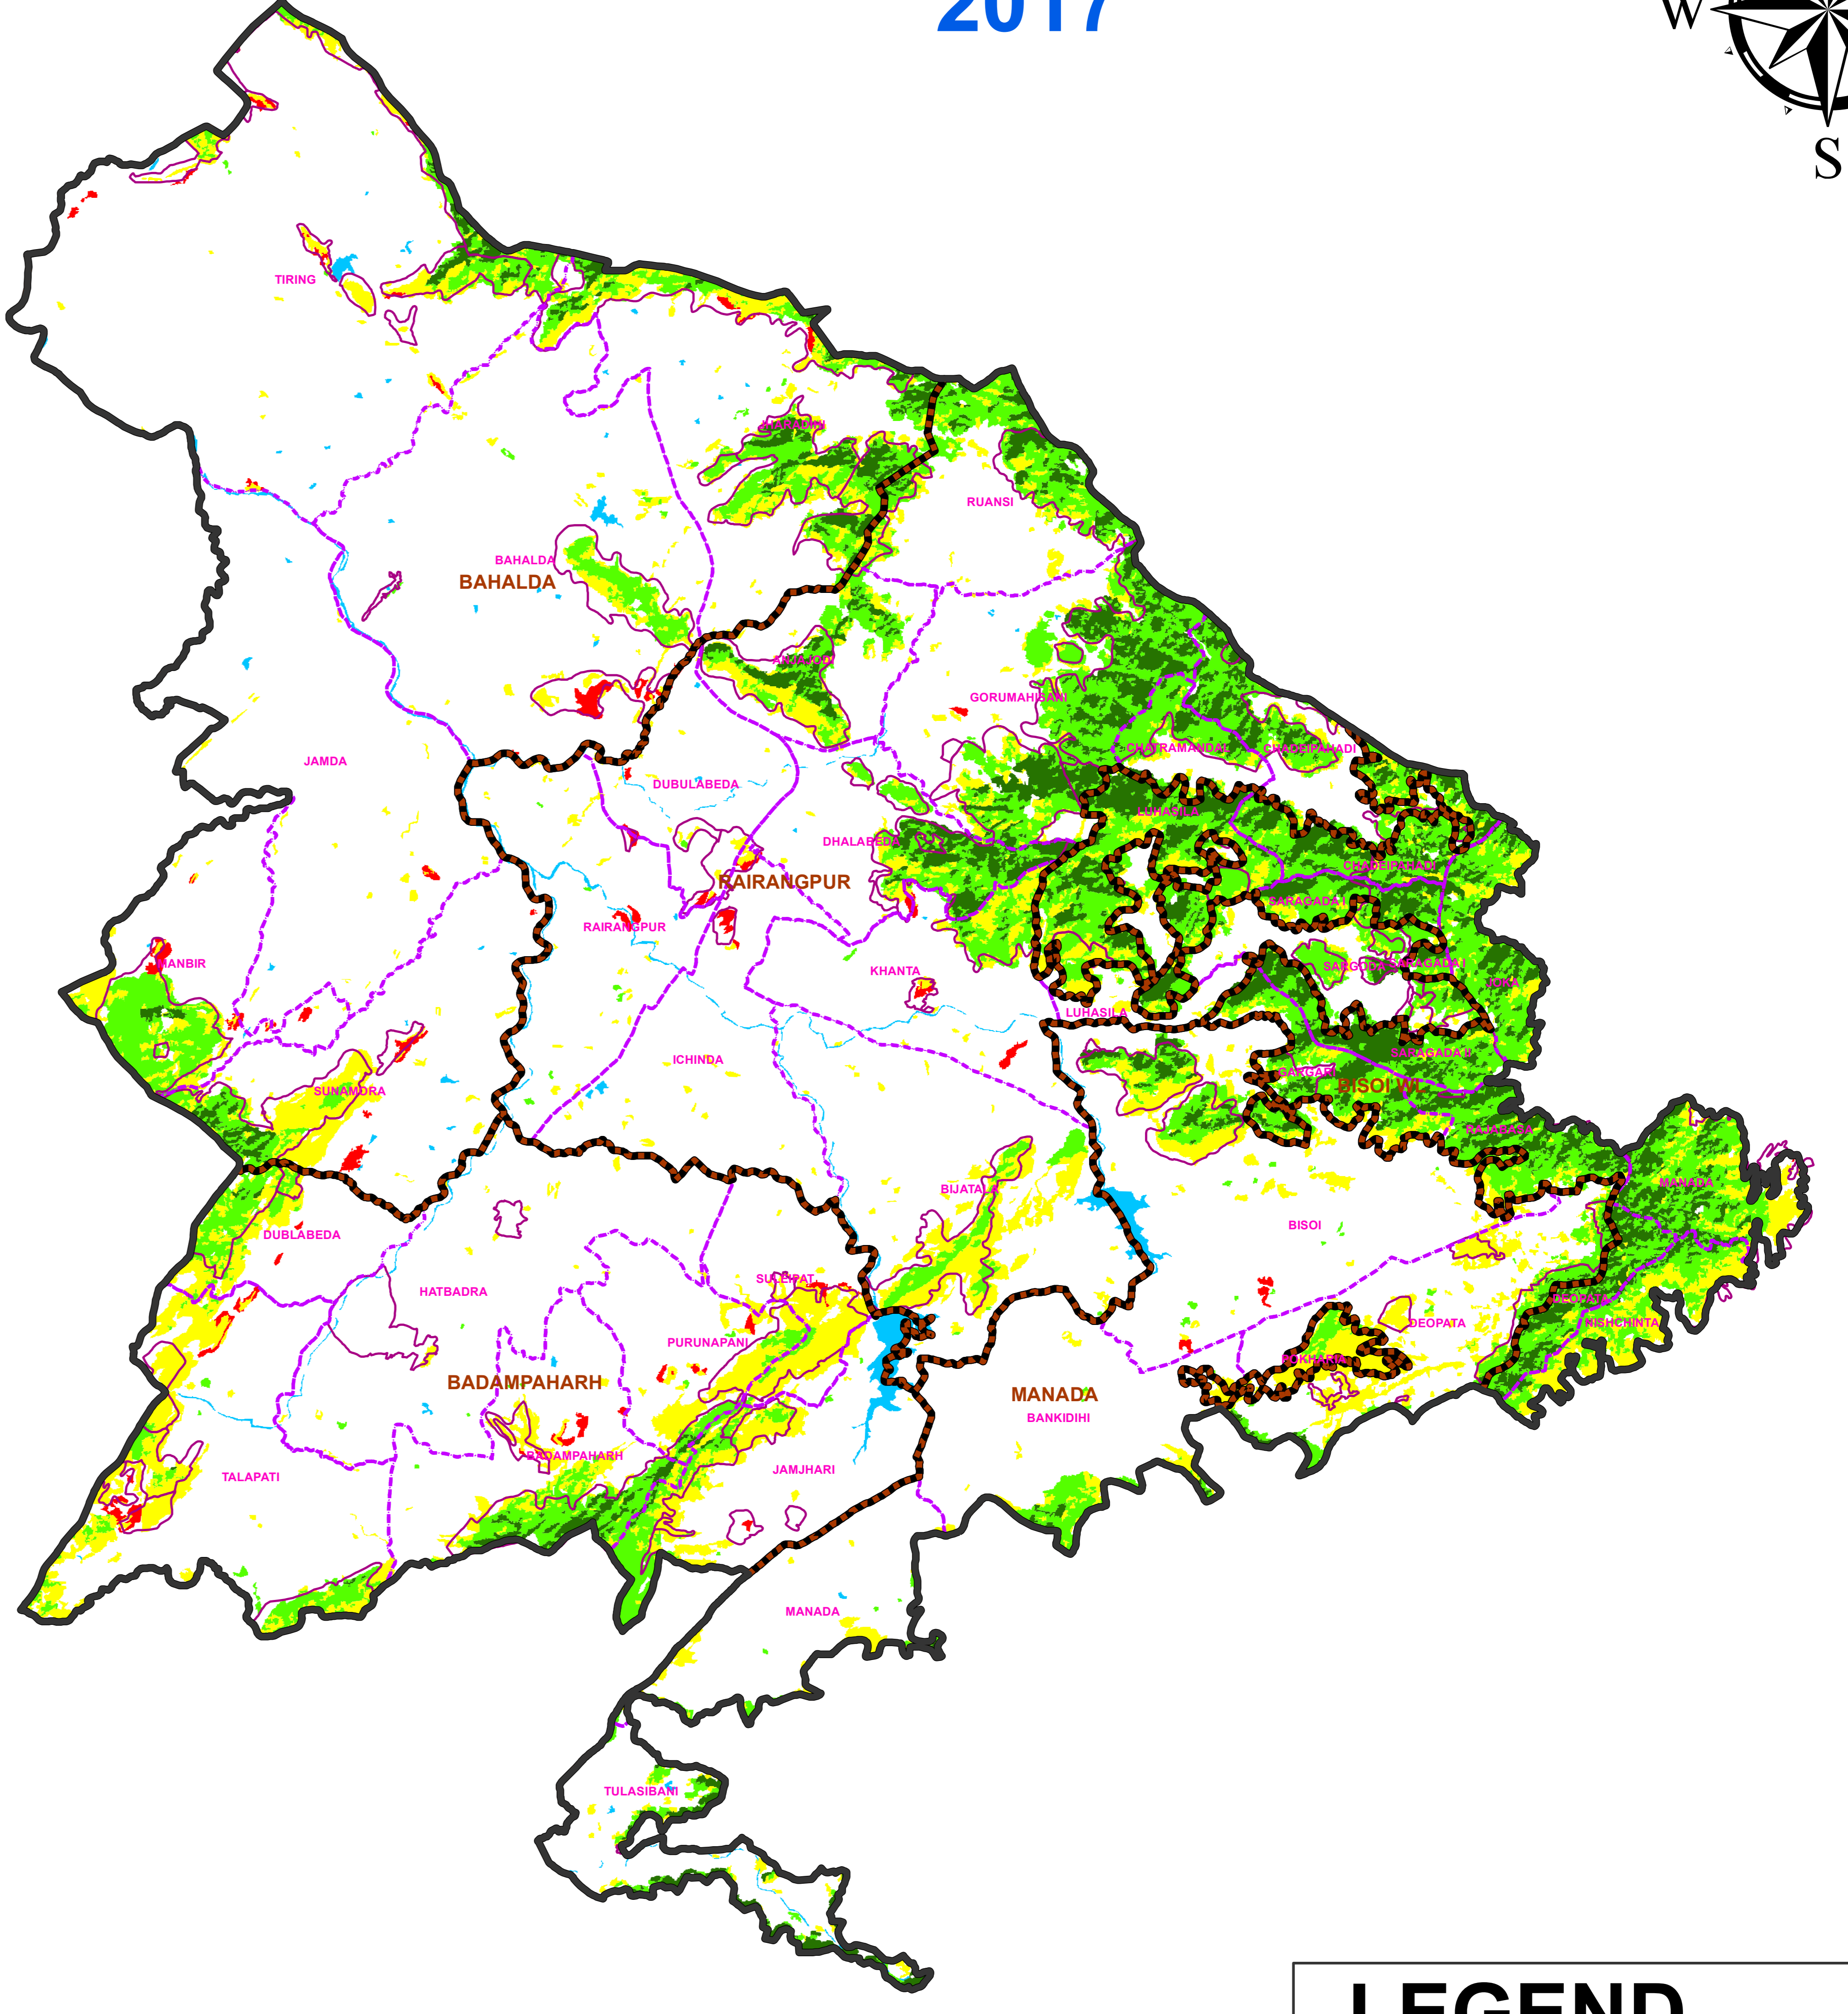

FOREST COVER CHANGE MAP OF RAIRANGPUR FOREST DIVISION,

2019

2017

Water
 Non-Forest
 Scrub
 Open Forest
 Moderately Dense Forest
 Very Dense Forest

LEGEND

- DIVISION BND
- RANGE BND
- BEAT BND
- FOREST BND