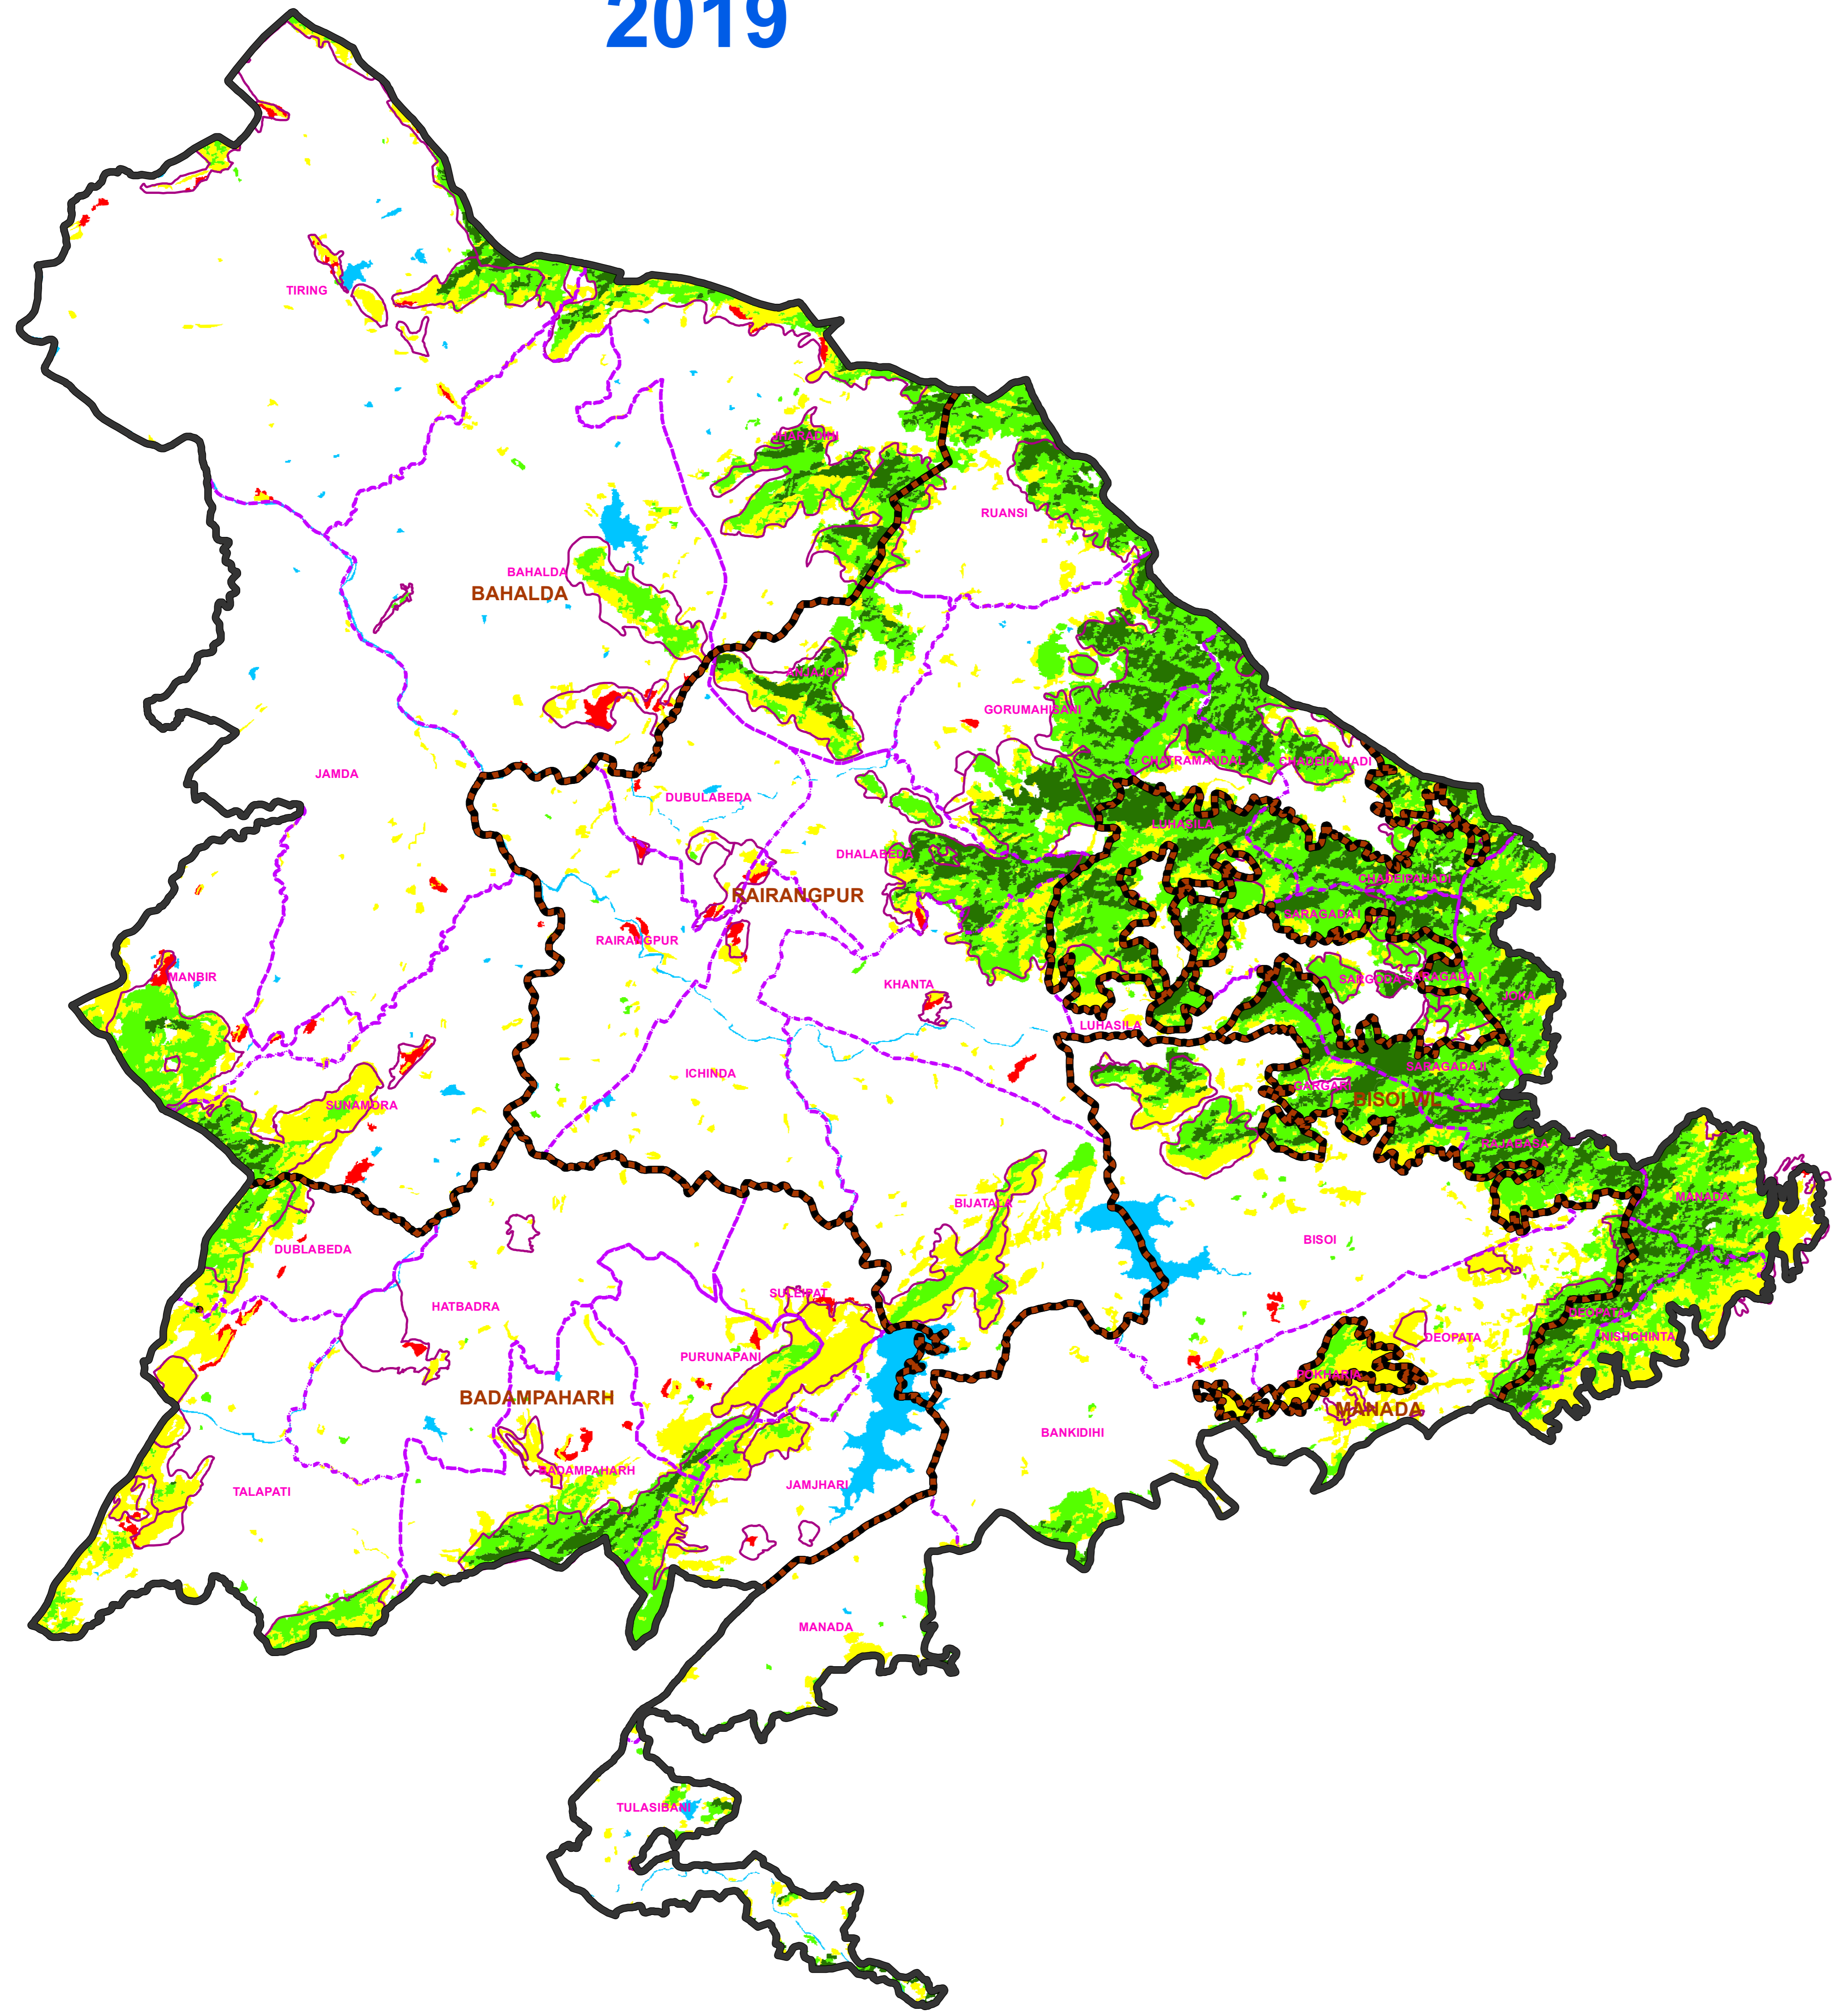

FOREST COVER CHANGE MAP OF RAIRANGPUR FOREST DIVISION,

2019

2017

Water
 Non-Forest
 Scrub
 Open Forest
 Moderately Dense Forest
 Very Dense Forest

LEGEND

- DIVISION BND
- RANGE BND
- BEAT BND
- FOREST BND