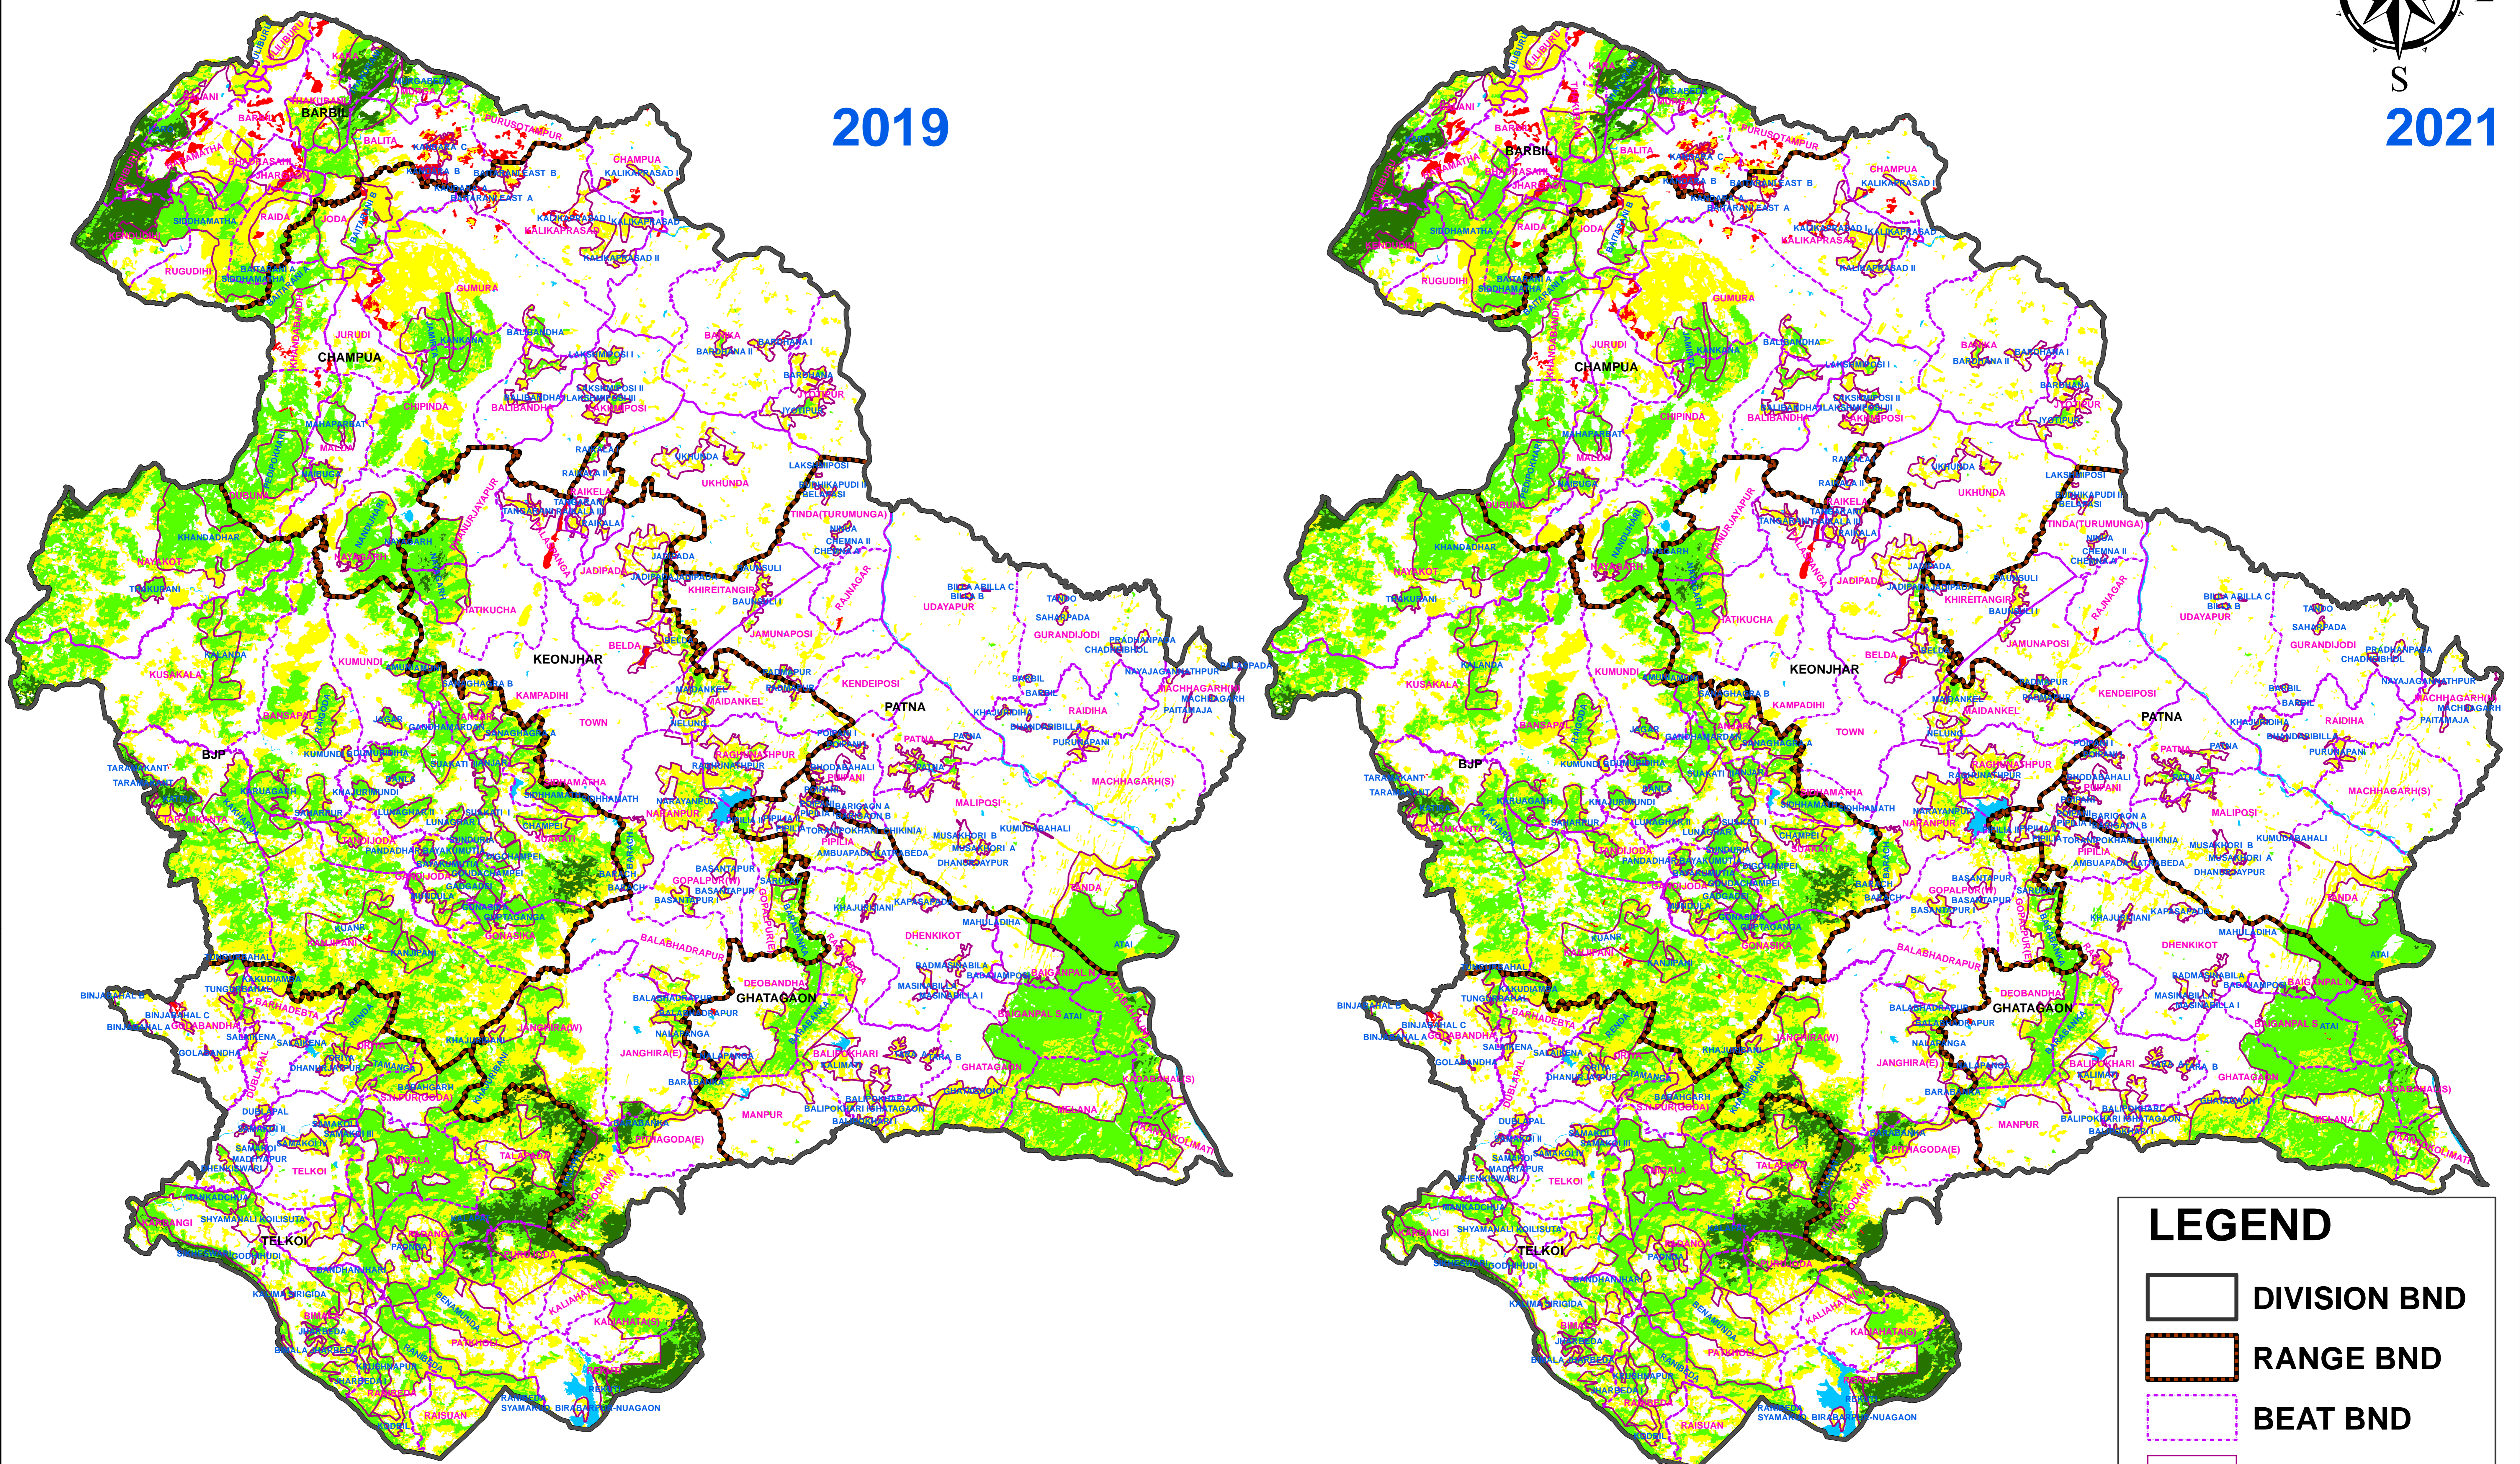

FOREST COVER CHANGE MAP OF KEONJHAR FOREST DIVISION,

2019

2021

LEGEND

- DIVISION BND
- RANGE BND
- BEAT BND
- FOREST BND

Water
 Non-Forest
 Scrub
 Open Forest
 Moderately Dense Forest
 Very Dense Forest

PREPARED BY : FOREST IT & GEOMATICS CENTRE
 FOREST HEADQUARTERS, ODISHA
 BHUBANESWAR

22°00'N

22°00'N

21°30'N

21°30'N

85°30'0"E

86°0'0"E

86°30'0"E

87°0'0"E

85°30'0"E

86°0'0"E

86°30'0"E

87°0'0"E