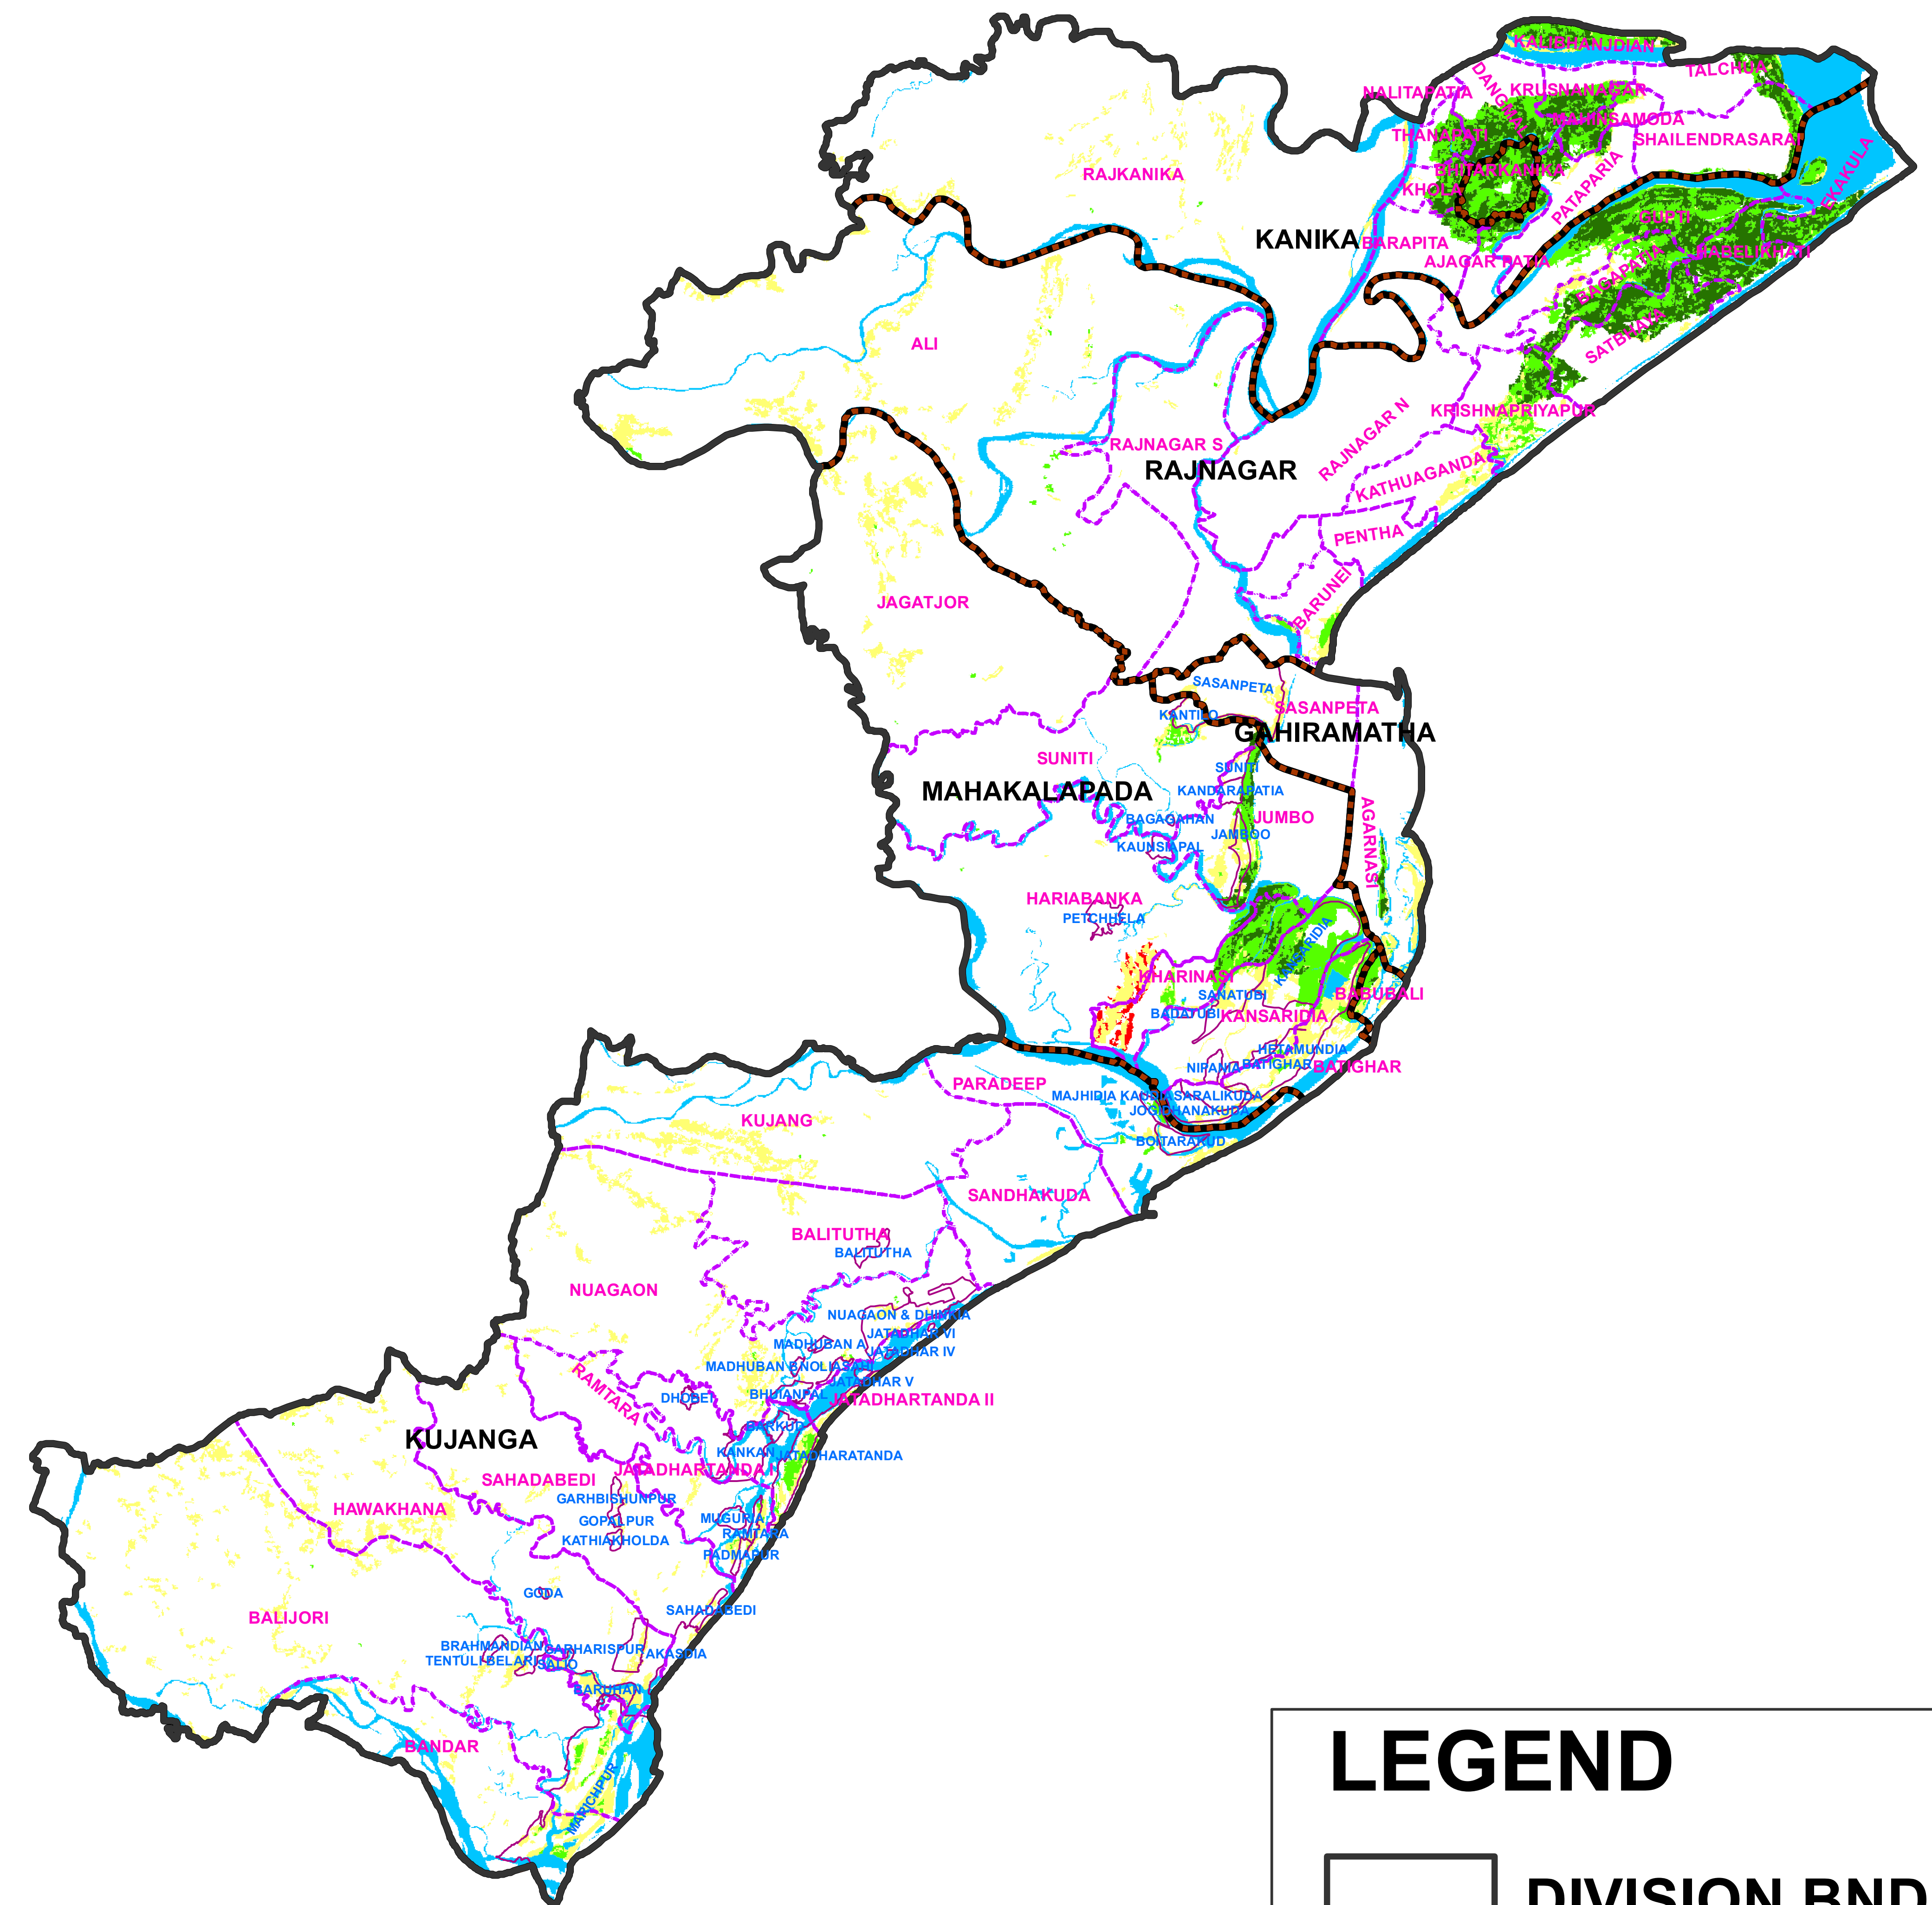

FOREST COVER CHANGE MAP OF RAJNAGAR WL DIVISION,

2015

2017

Water Non-Forest Scrub Open Forest Moderately Dense Forest Very Dense Forest

LEGEND

- DIVISION BND
- RANGE BND
- BEAT BND
- FOREST BND