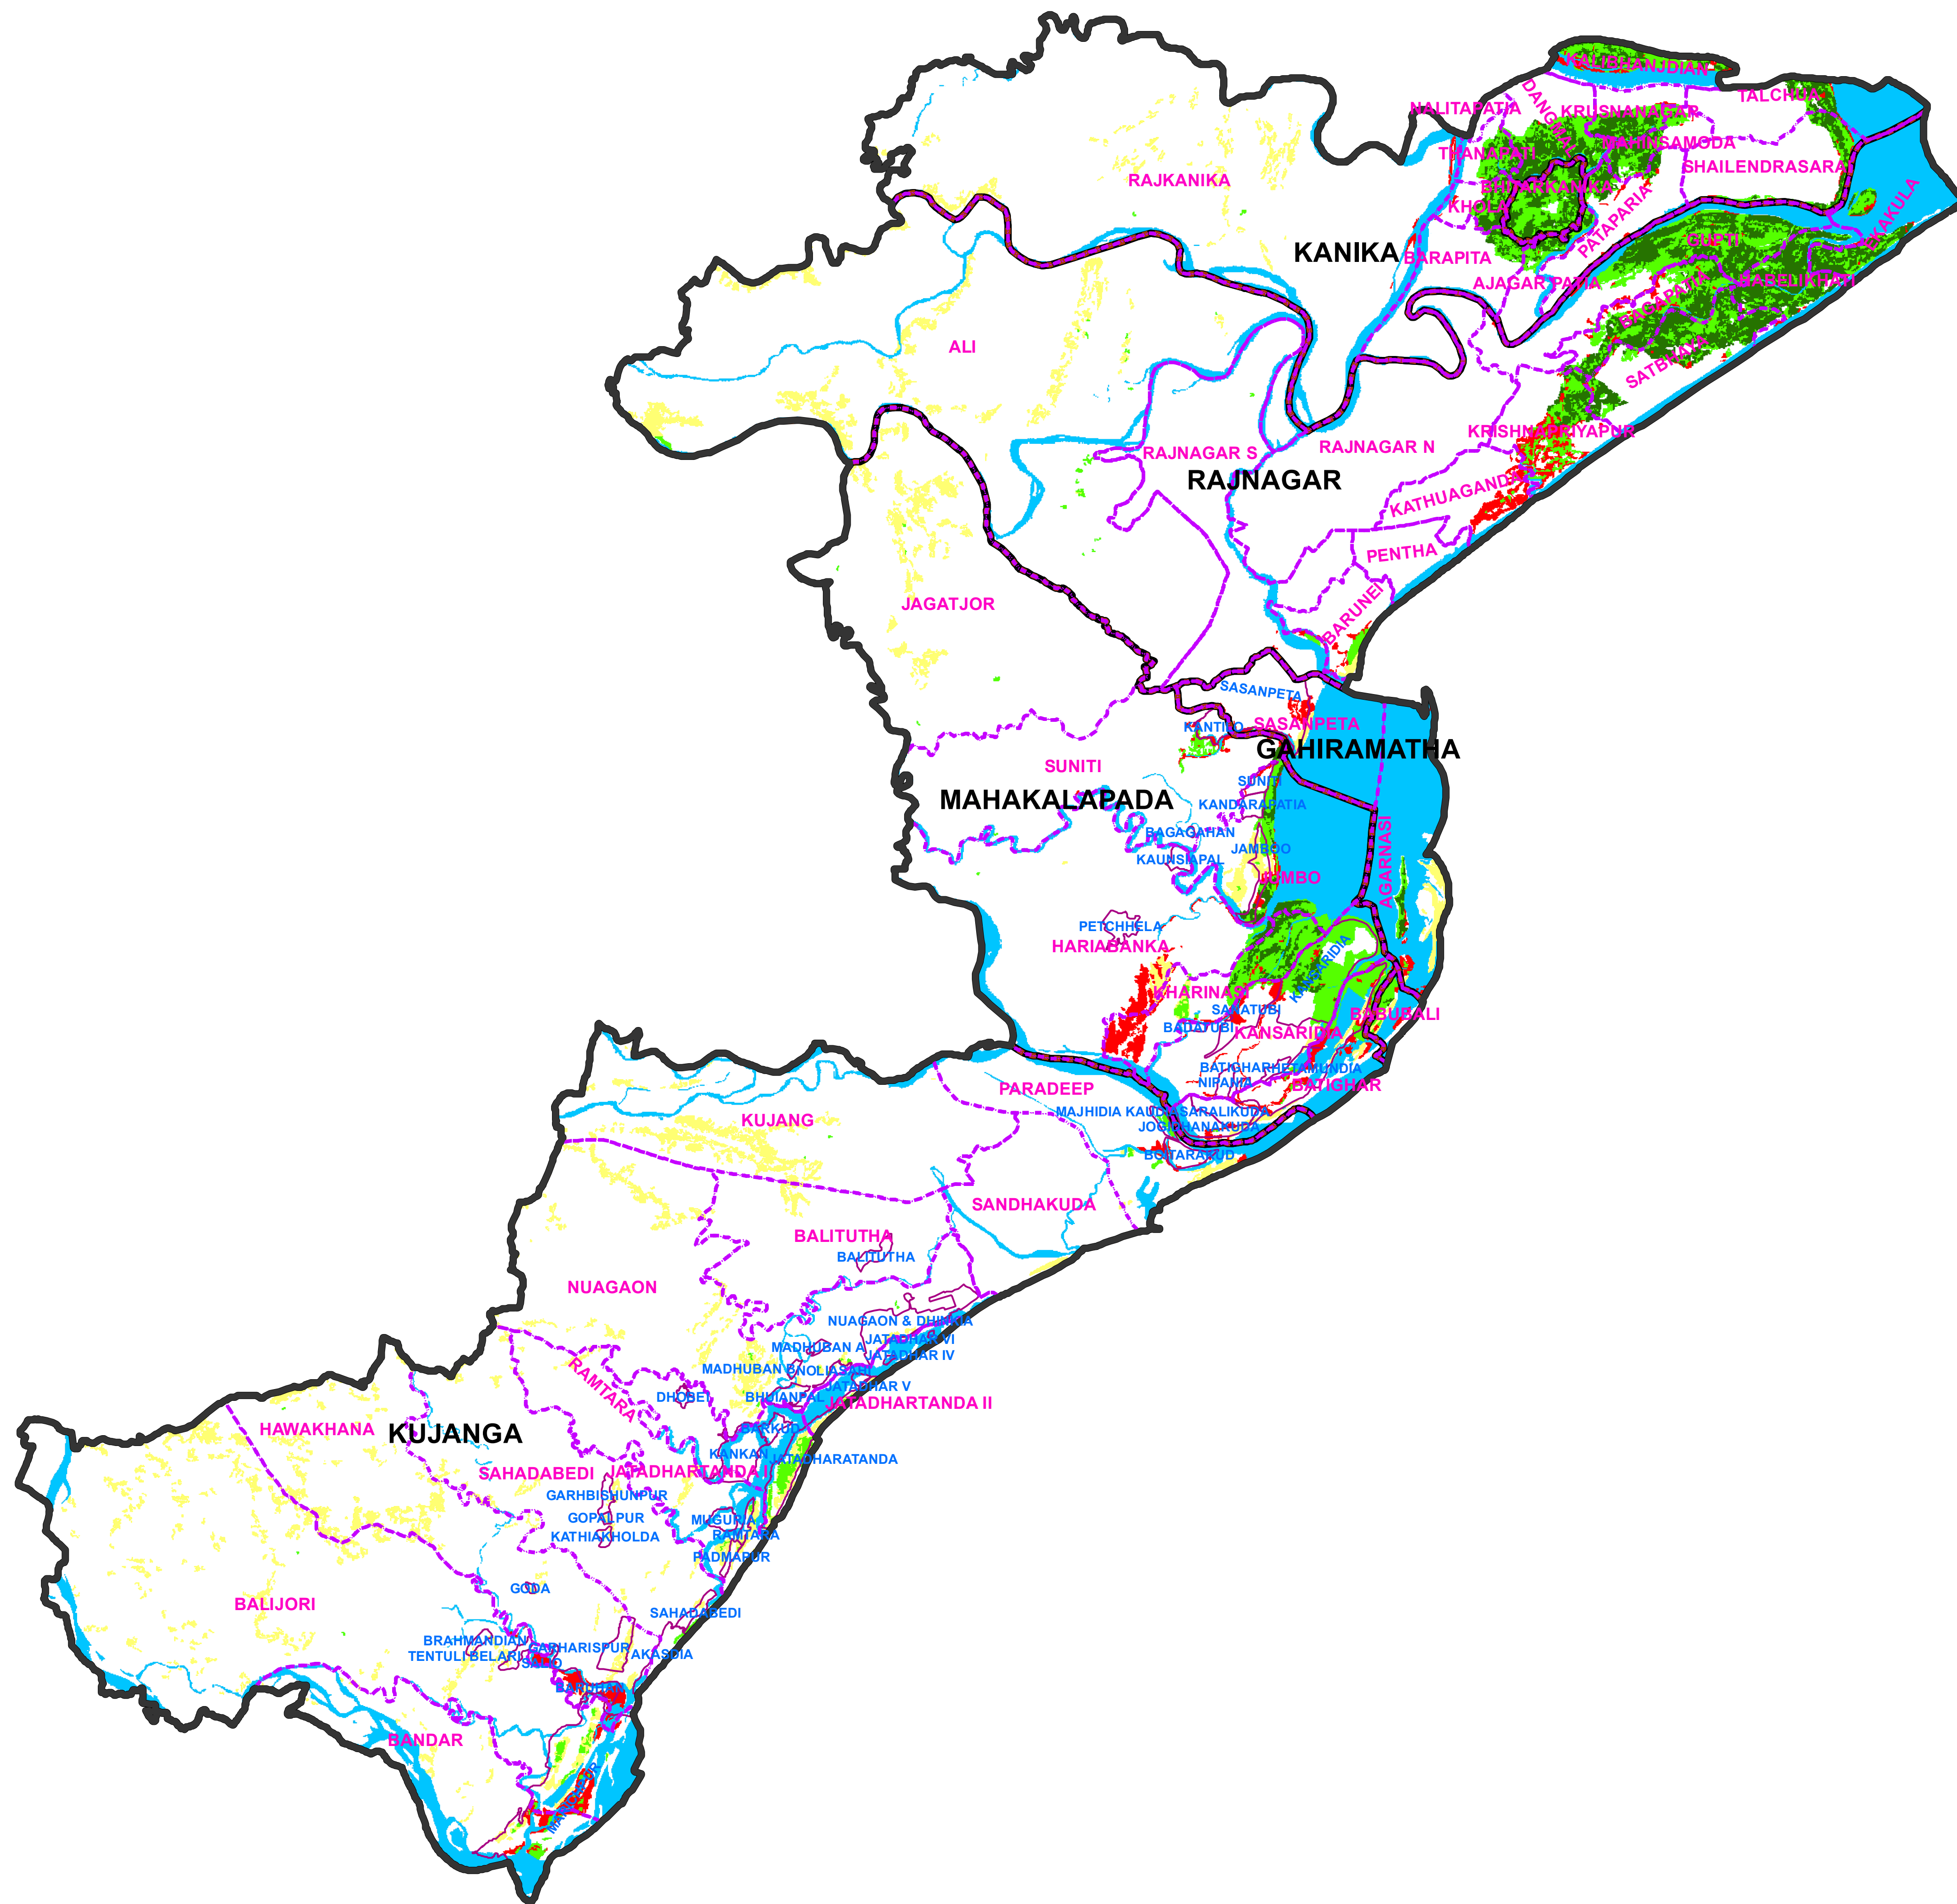

FOREST COVER CHANGE MAP OF RAJNAGAR WL DIVISION,

2015

2017

Water Non-Forest Scrub Open Forest Moderately Dense Forest Very Dense Forest

LEGEND

- DIVISION BND
- RANGE BND
- BEAT BND
- FOREST BND