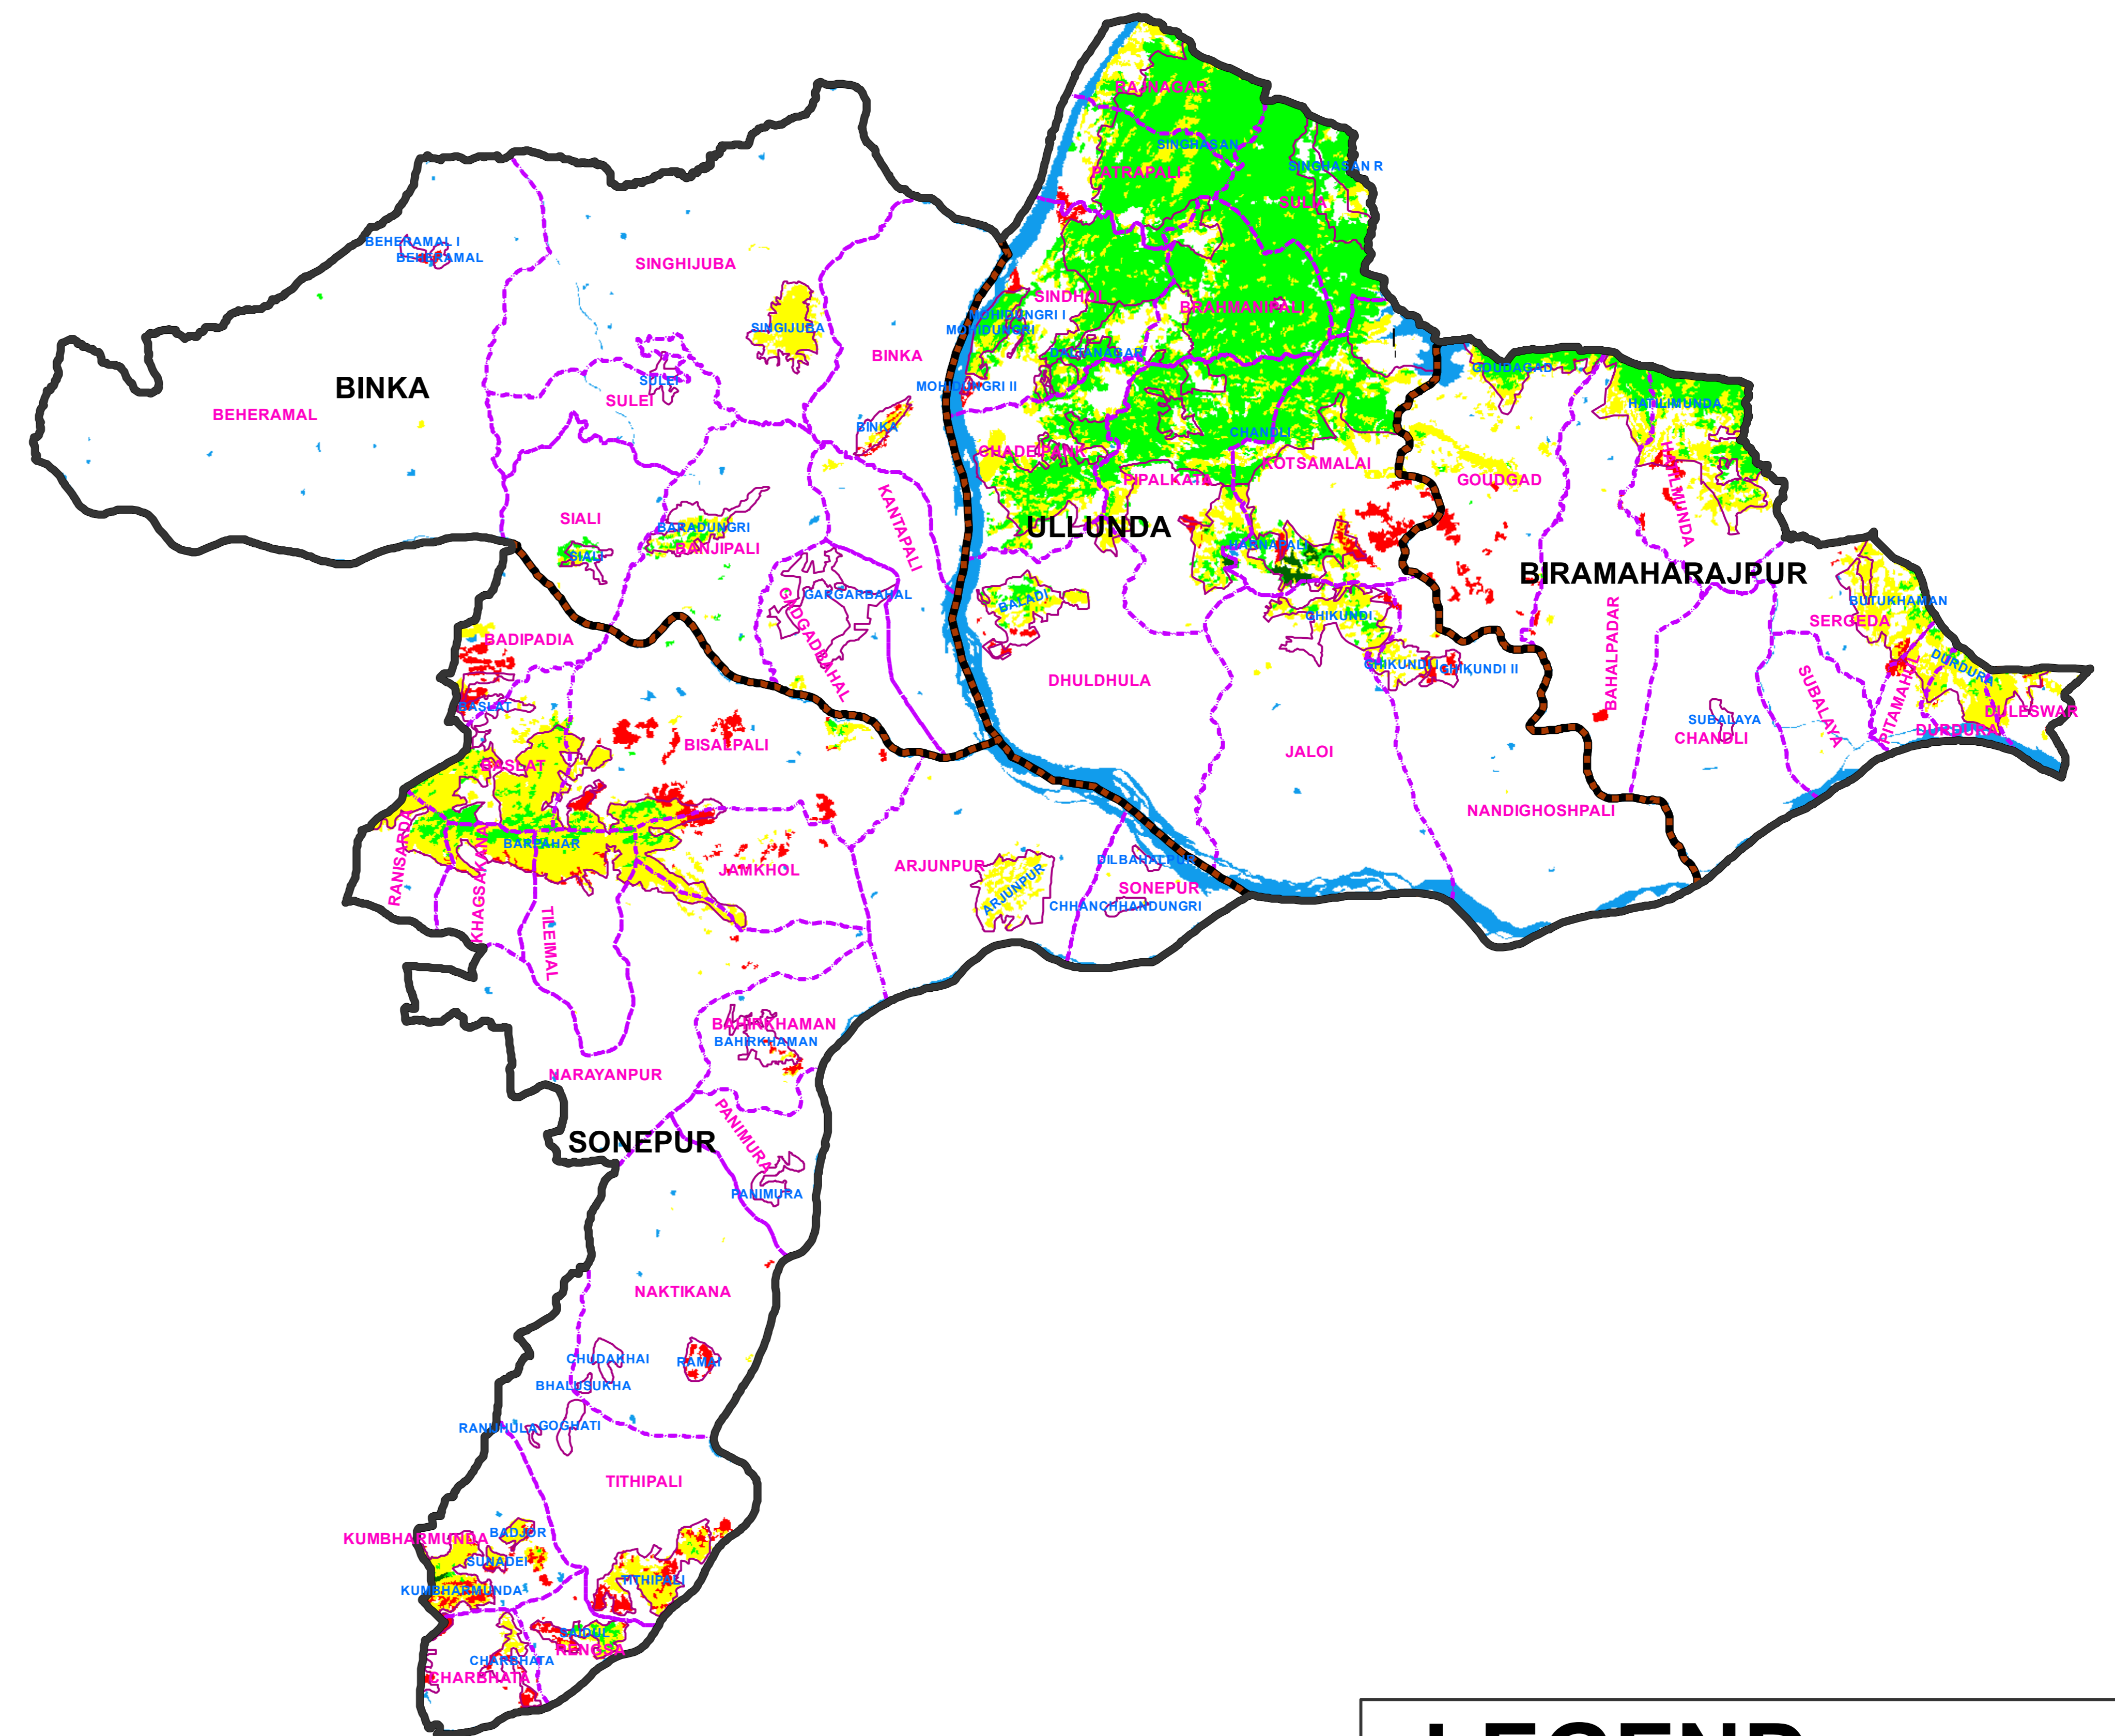

FOREST COVER CHANGE MAP OF SUBARNAPUR FOREST DIVISION,

2015

2017

Water
 Non-Forest
 Scrub
 Open Forest
 Moderately Dense Forest
 Very Dense Forest

LEGEND

- DIVISION BND
- RANGE BND
- BEAT BND
- FOREST BND