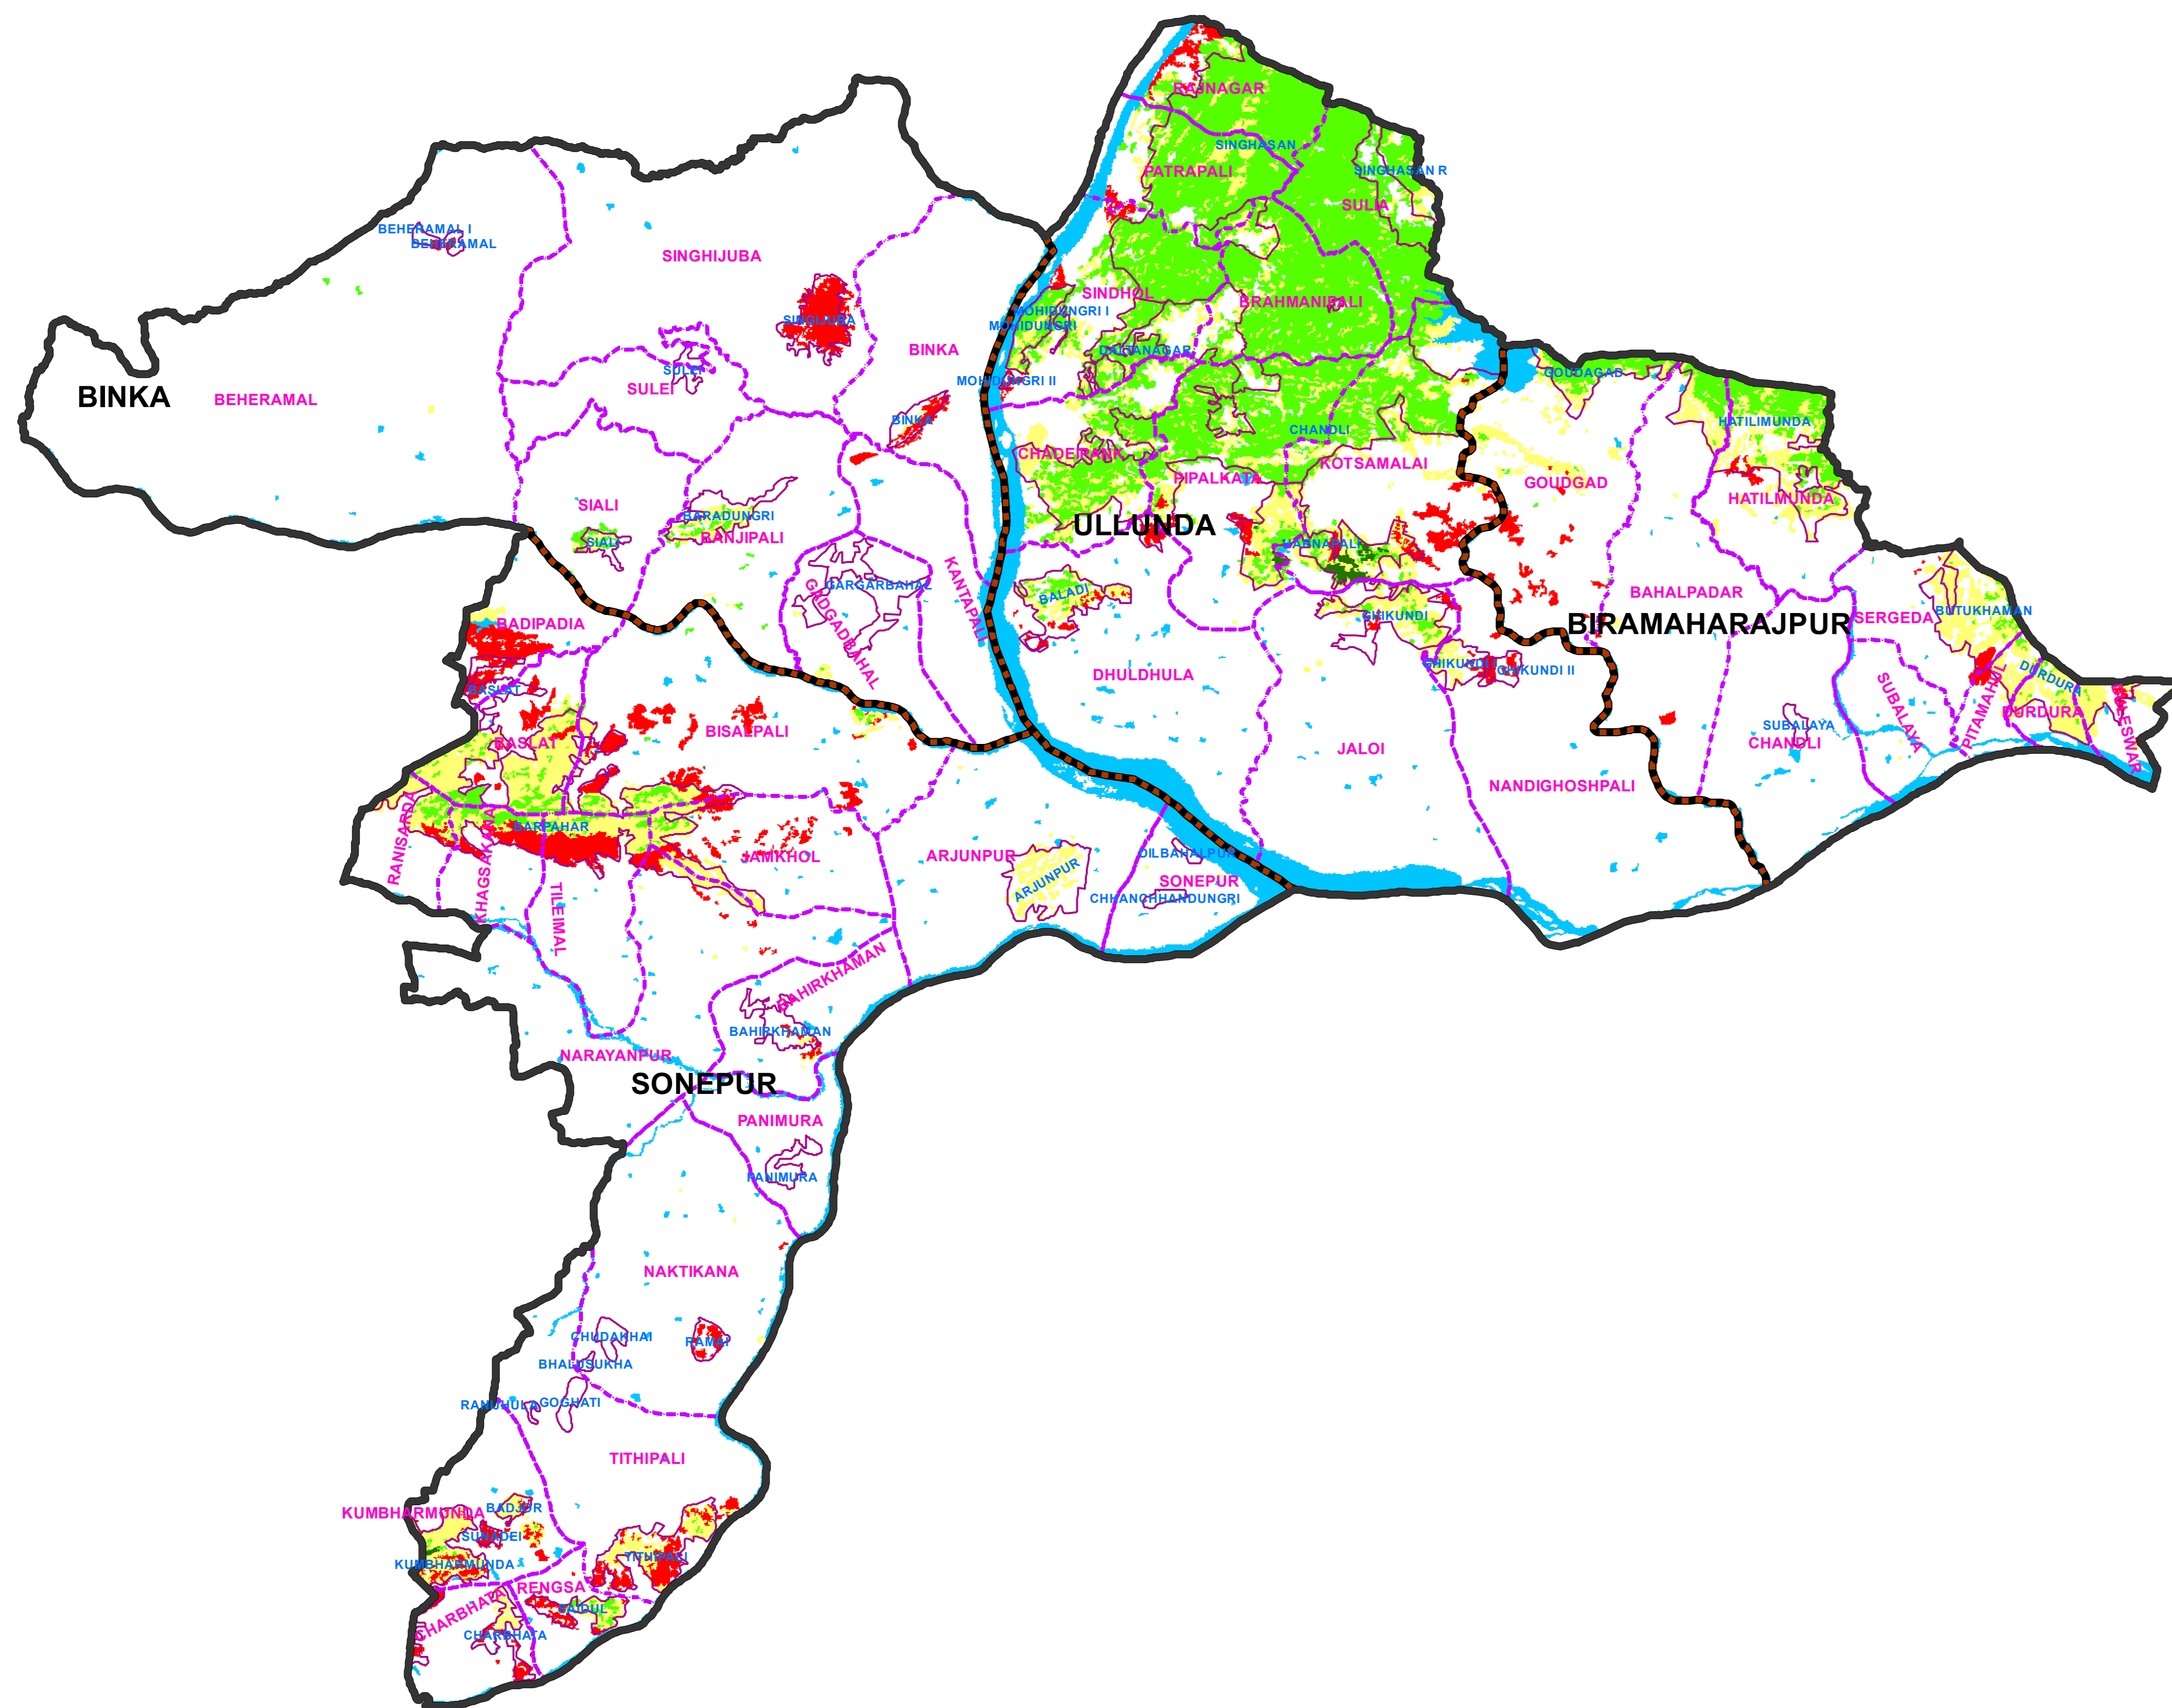

FOREST COVER CHANGE MAP OF SUBARNAPUR FOREST DIVISION,

2015

2017

Water
 Non-Forest
 Scrub
 Open Forest
 Moderately Dense Forest
 Very Dense Forest

LEGEND

- DIVISION BND
- RANGE BND
- BEAT BND
- FOREST BND