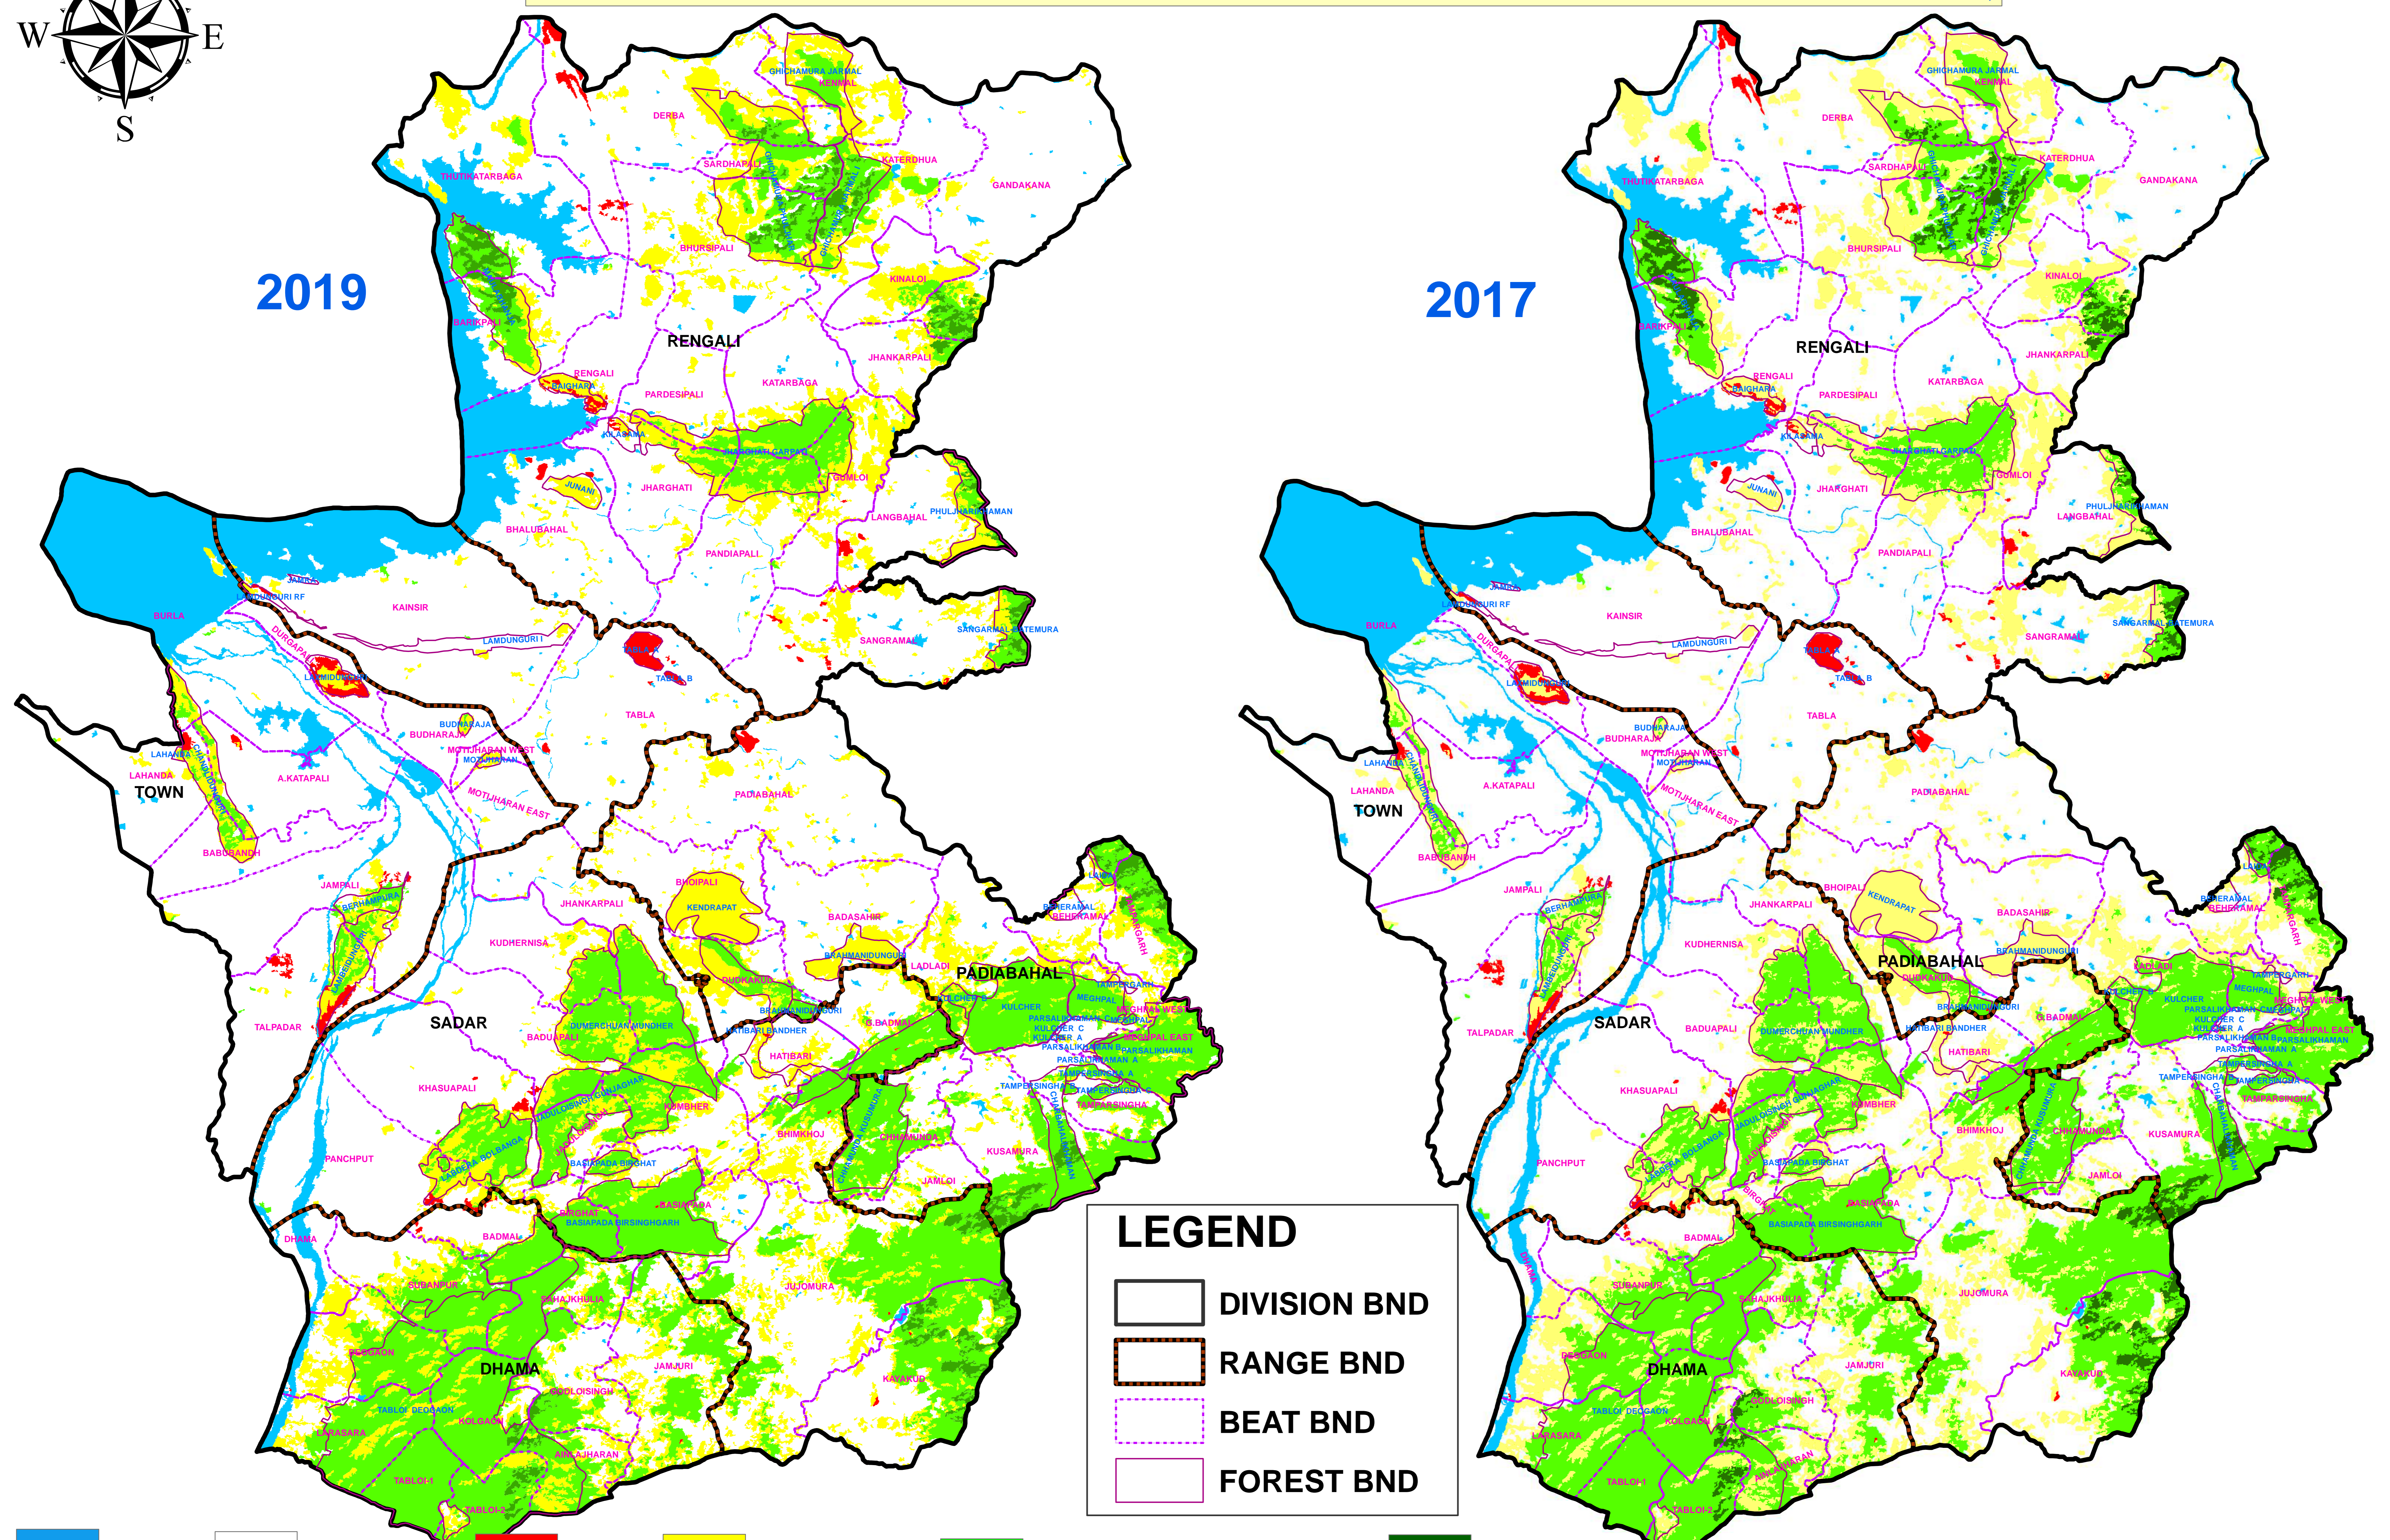

# FOREST COVER CHANGE MAP OF SAMBALPUR FOREST DIVISION,

2019

2017

**LEGEND**

- DIVISION BND
- RANGE BND
- BEAT BND
- FOREST BND

Water Non-Forest Scrub Open Forest Moderately Dense Forest Very Dense Forest