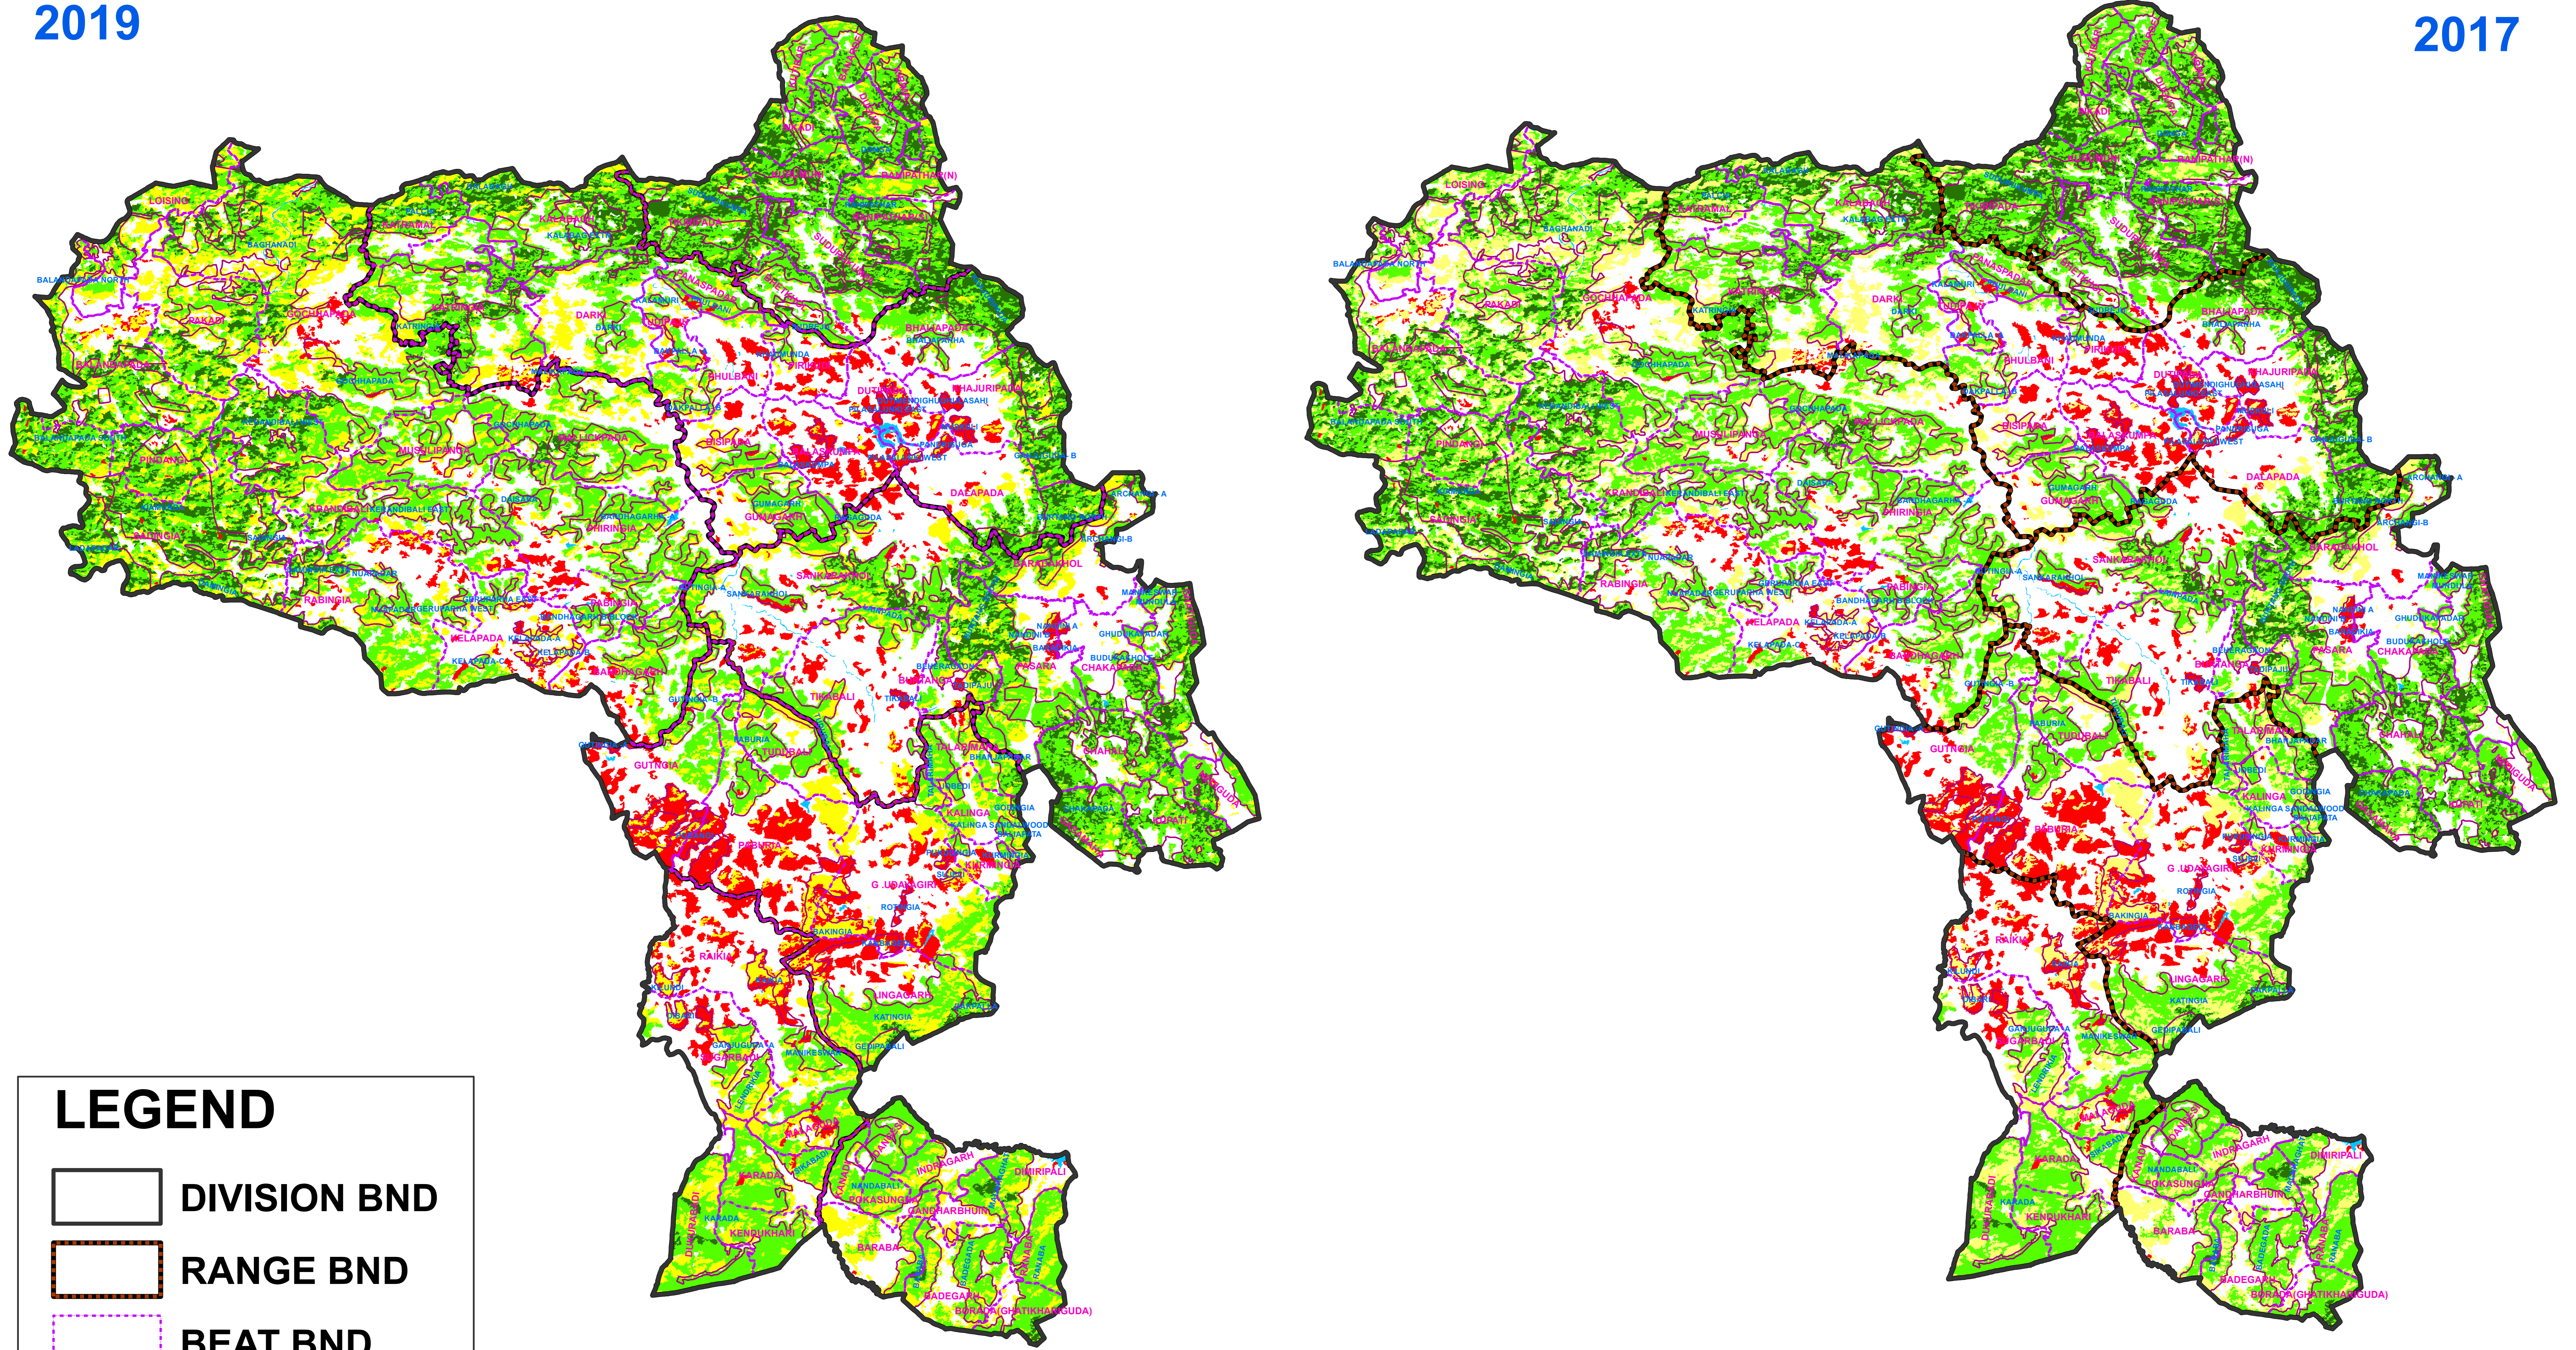

FOREST COVER CHANGE MAP OF PHULBANI FOREST DIVISION,

2019

2017

LEGEND

- DIVISION BND
- RANGE BND
- BEAT BND
- FOREST BND

Water
 Non-Forest
 Scrub
 Open Forest
 Moderately Dense Forest
 Very Dense Forest