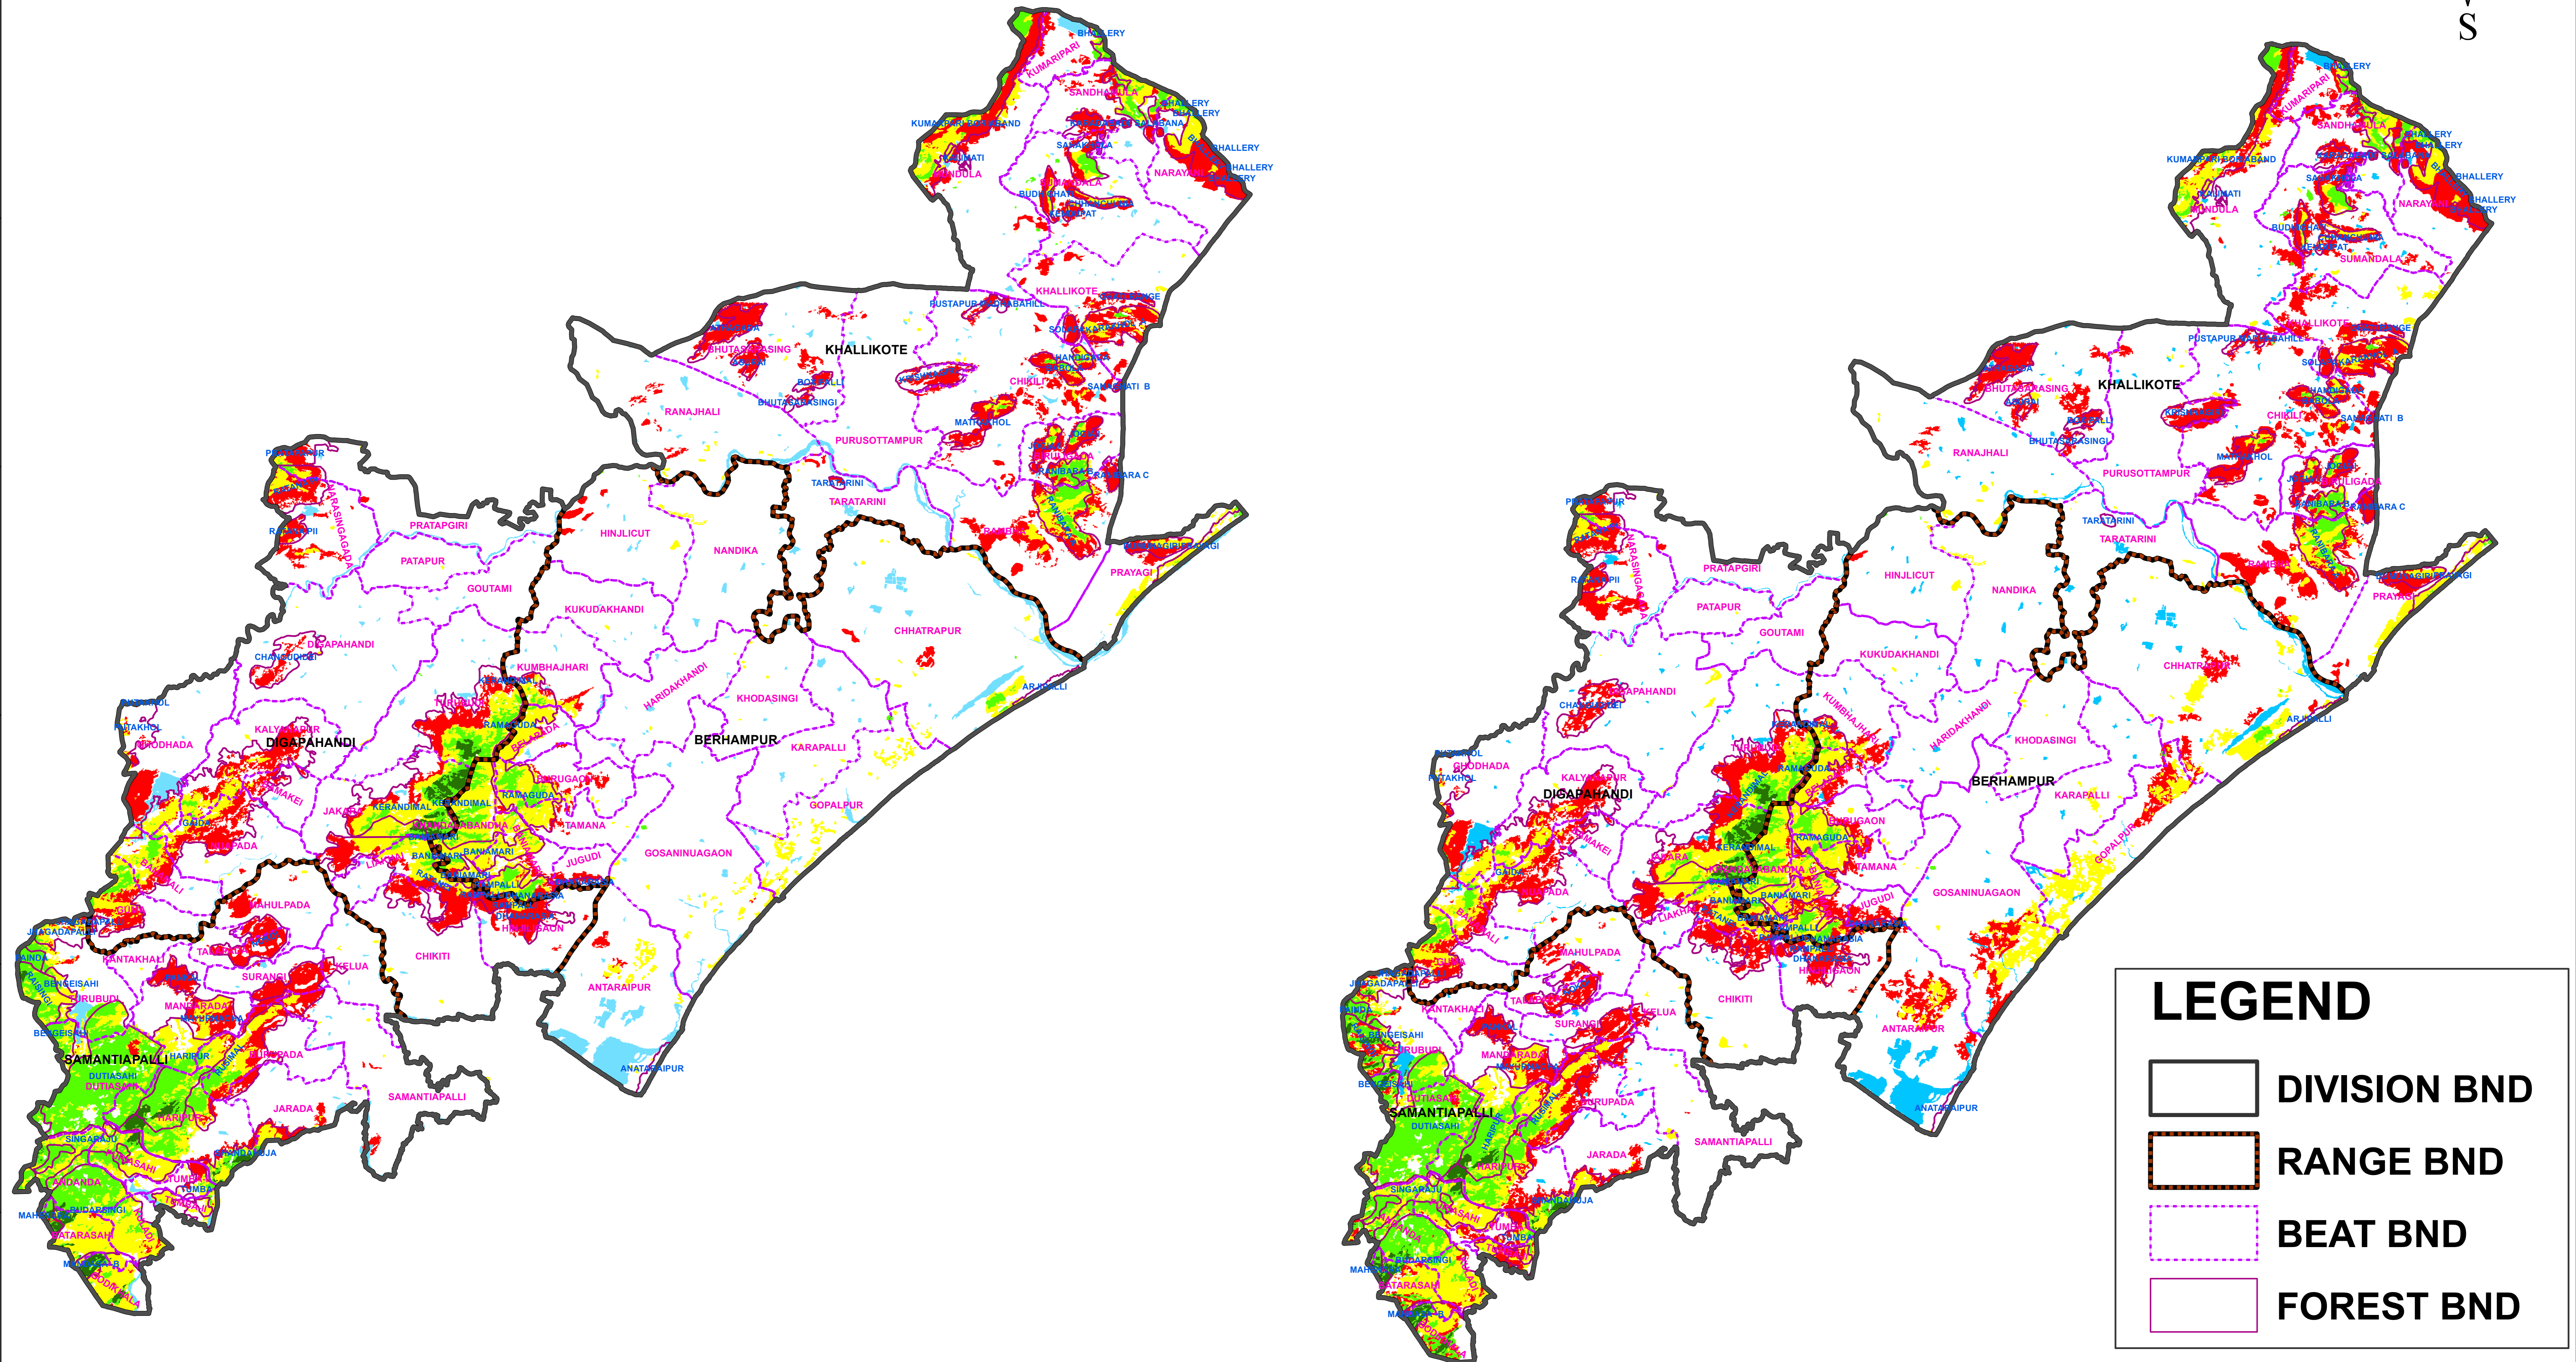

# FOREST COVER CHANGE MAP OF BERHAMPUR FOREST DIVISION,

2019

2021

### LEGEND

-  DIVISION BND
-  RANGE BND
-  BEAT BND
-  FOREST BND

-  Water
-  Non-Forest
-  Scrub
-  Open Forest
-  Moderately Dense Forest
-  Very Dense Forest

PREPARED BY : FOREST IT & GEOMATICS CENTRE  
FOREST HEADQUARTERS, ODISHA  
BHUBANESWAR