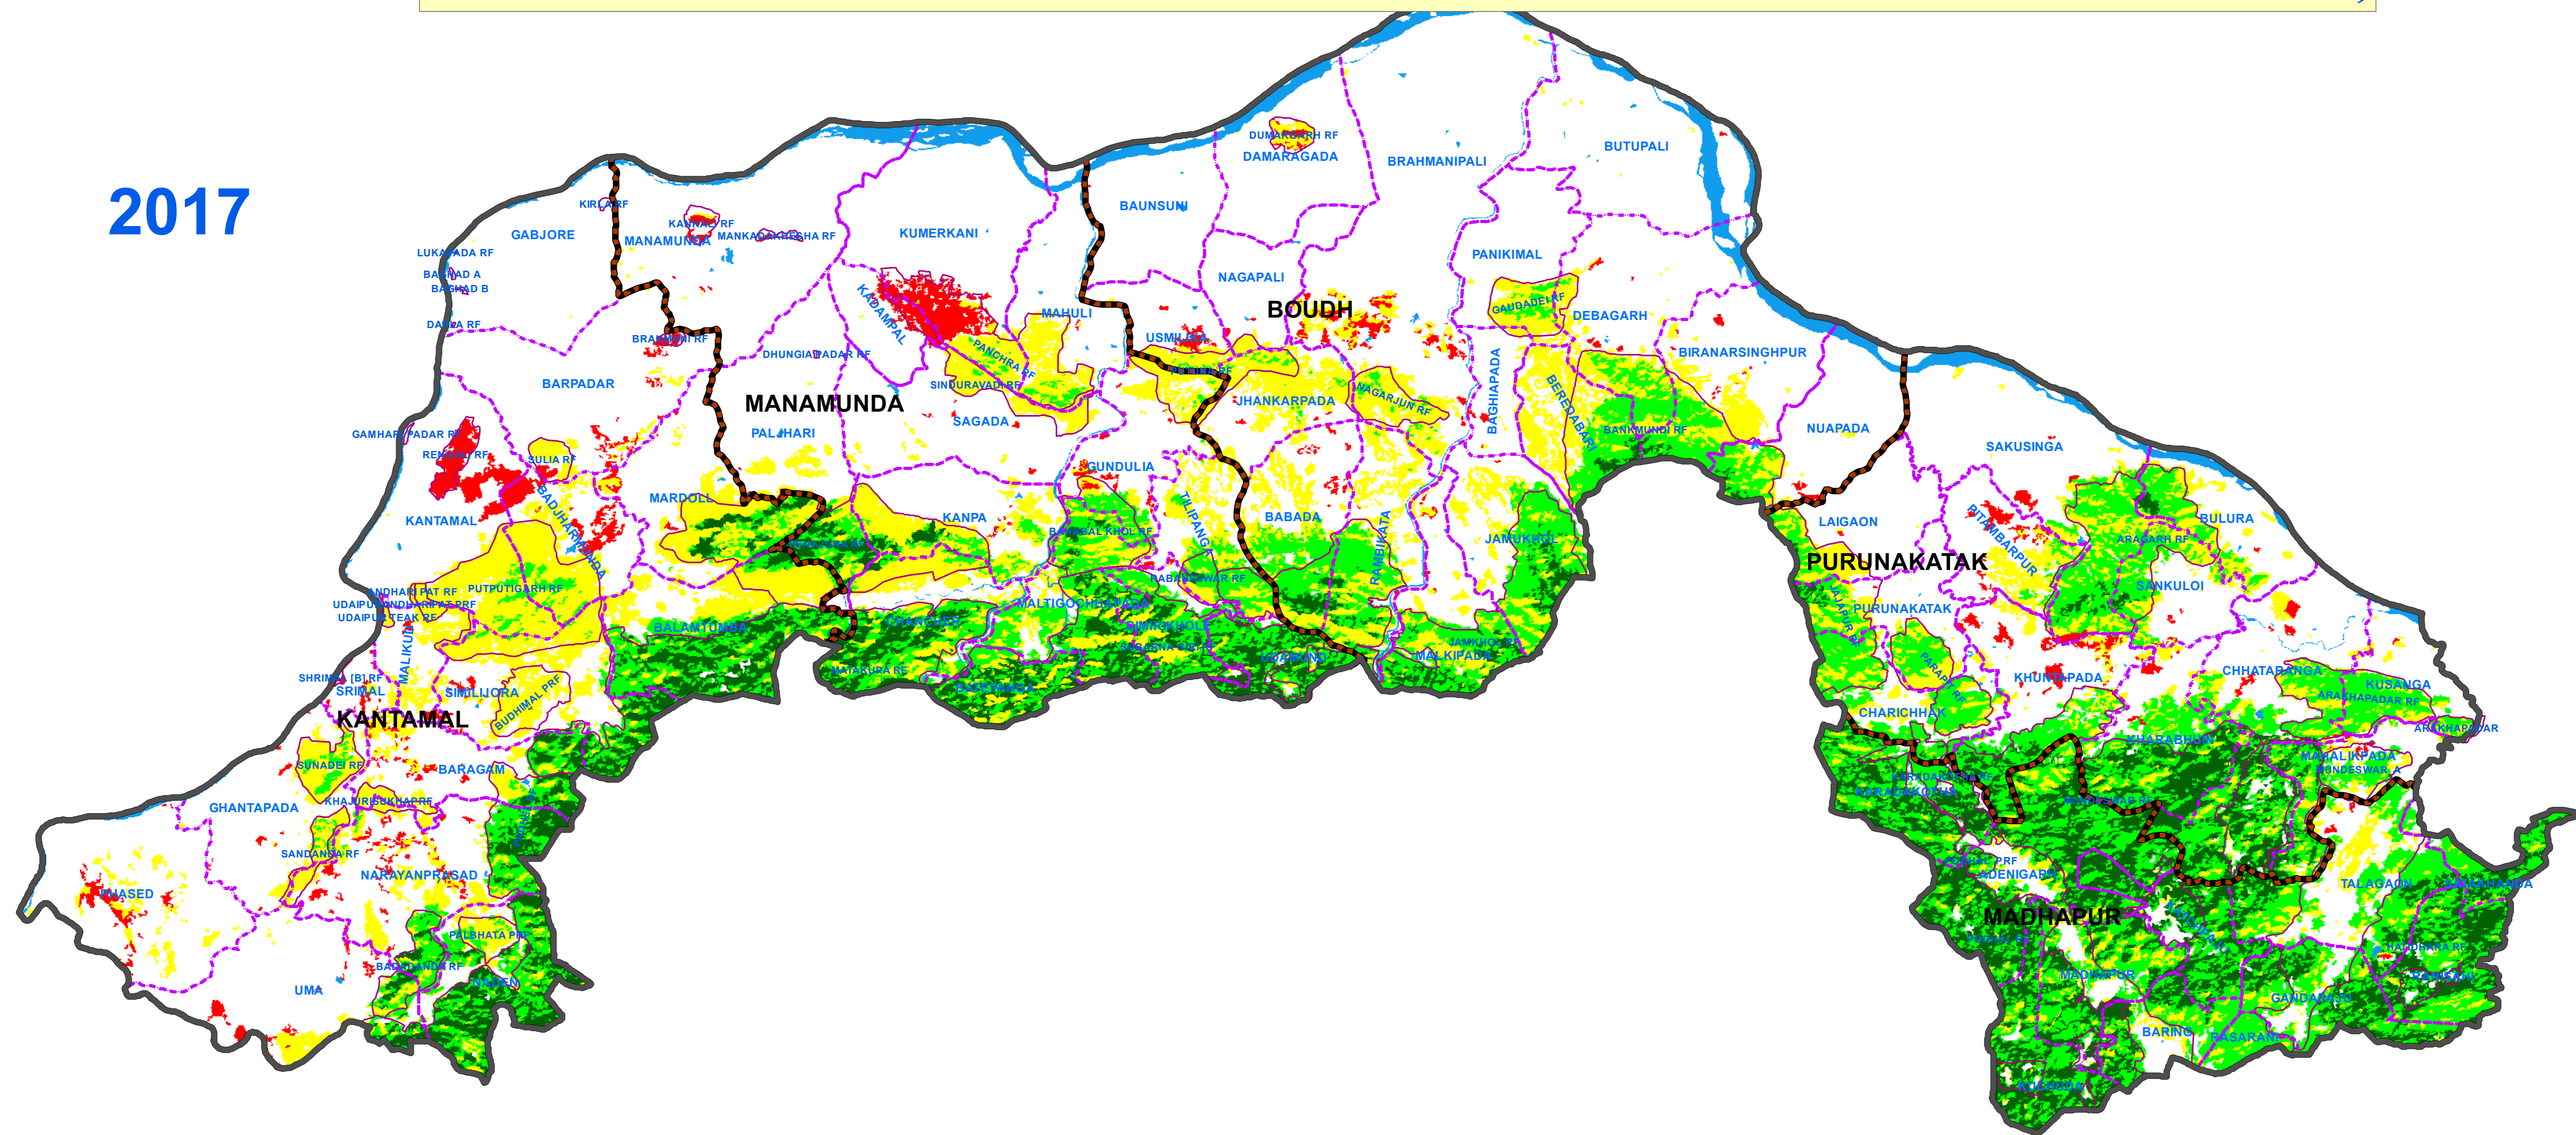

FOREST COVER CHANGE MAP OF BOUDH FOREST DIVISION,

2017

2015

LEGEND

- DIVISION BND
- RANGE BND
- BEAT BND
- FOREST BND

Water
 Non-Forest
 Scrub
 Open Forest
 Moderately Dense Forest
 Very Dense Forest