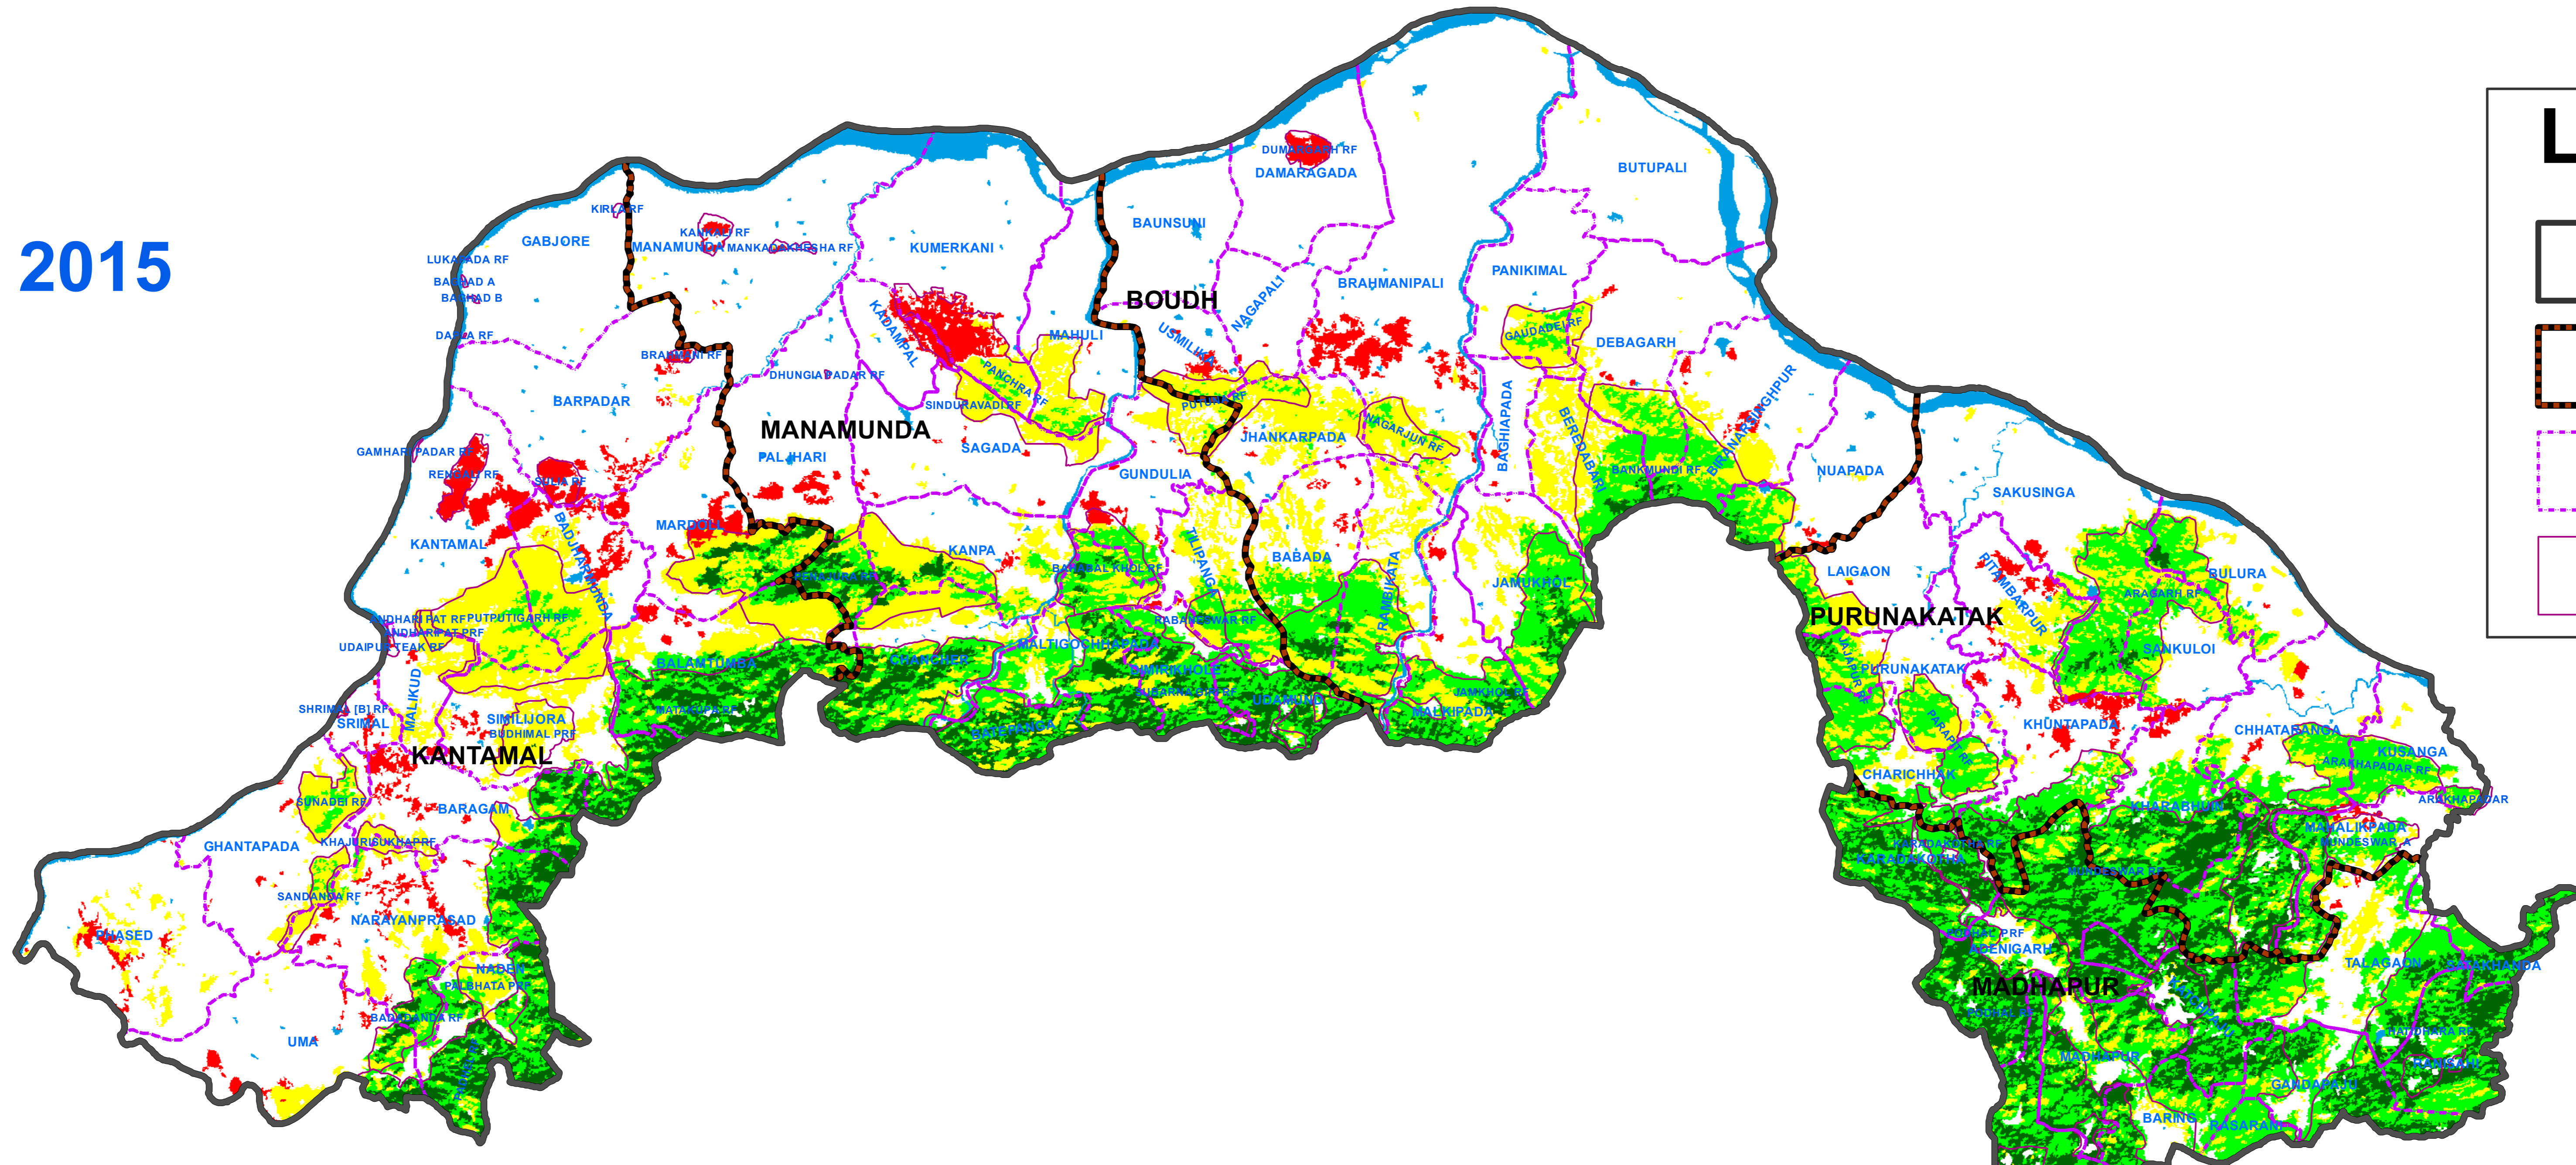

FOREST COVER CHANGE MAP OF BOUDH FOREST DIVISION,

2017

2015

LEGEND

- DIVISION BND
- RANGE BND
- BEAT BND
- FOREST BND

Water
 Non-Forest
 Scrub
 Open Forest
 Moderately Dense Forest
 Very Dense Forest