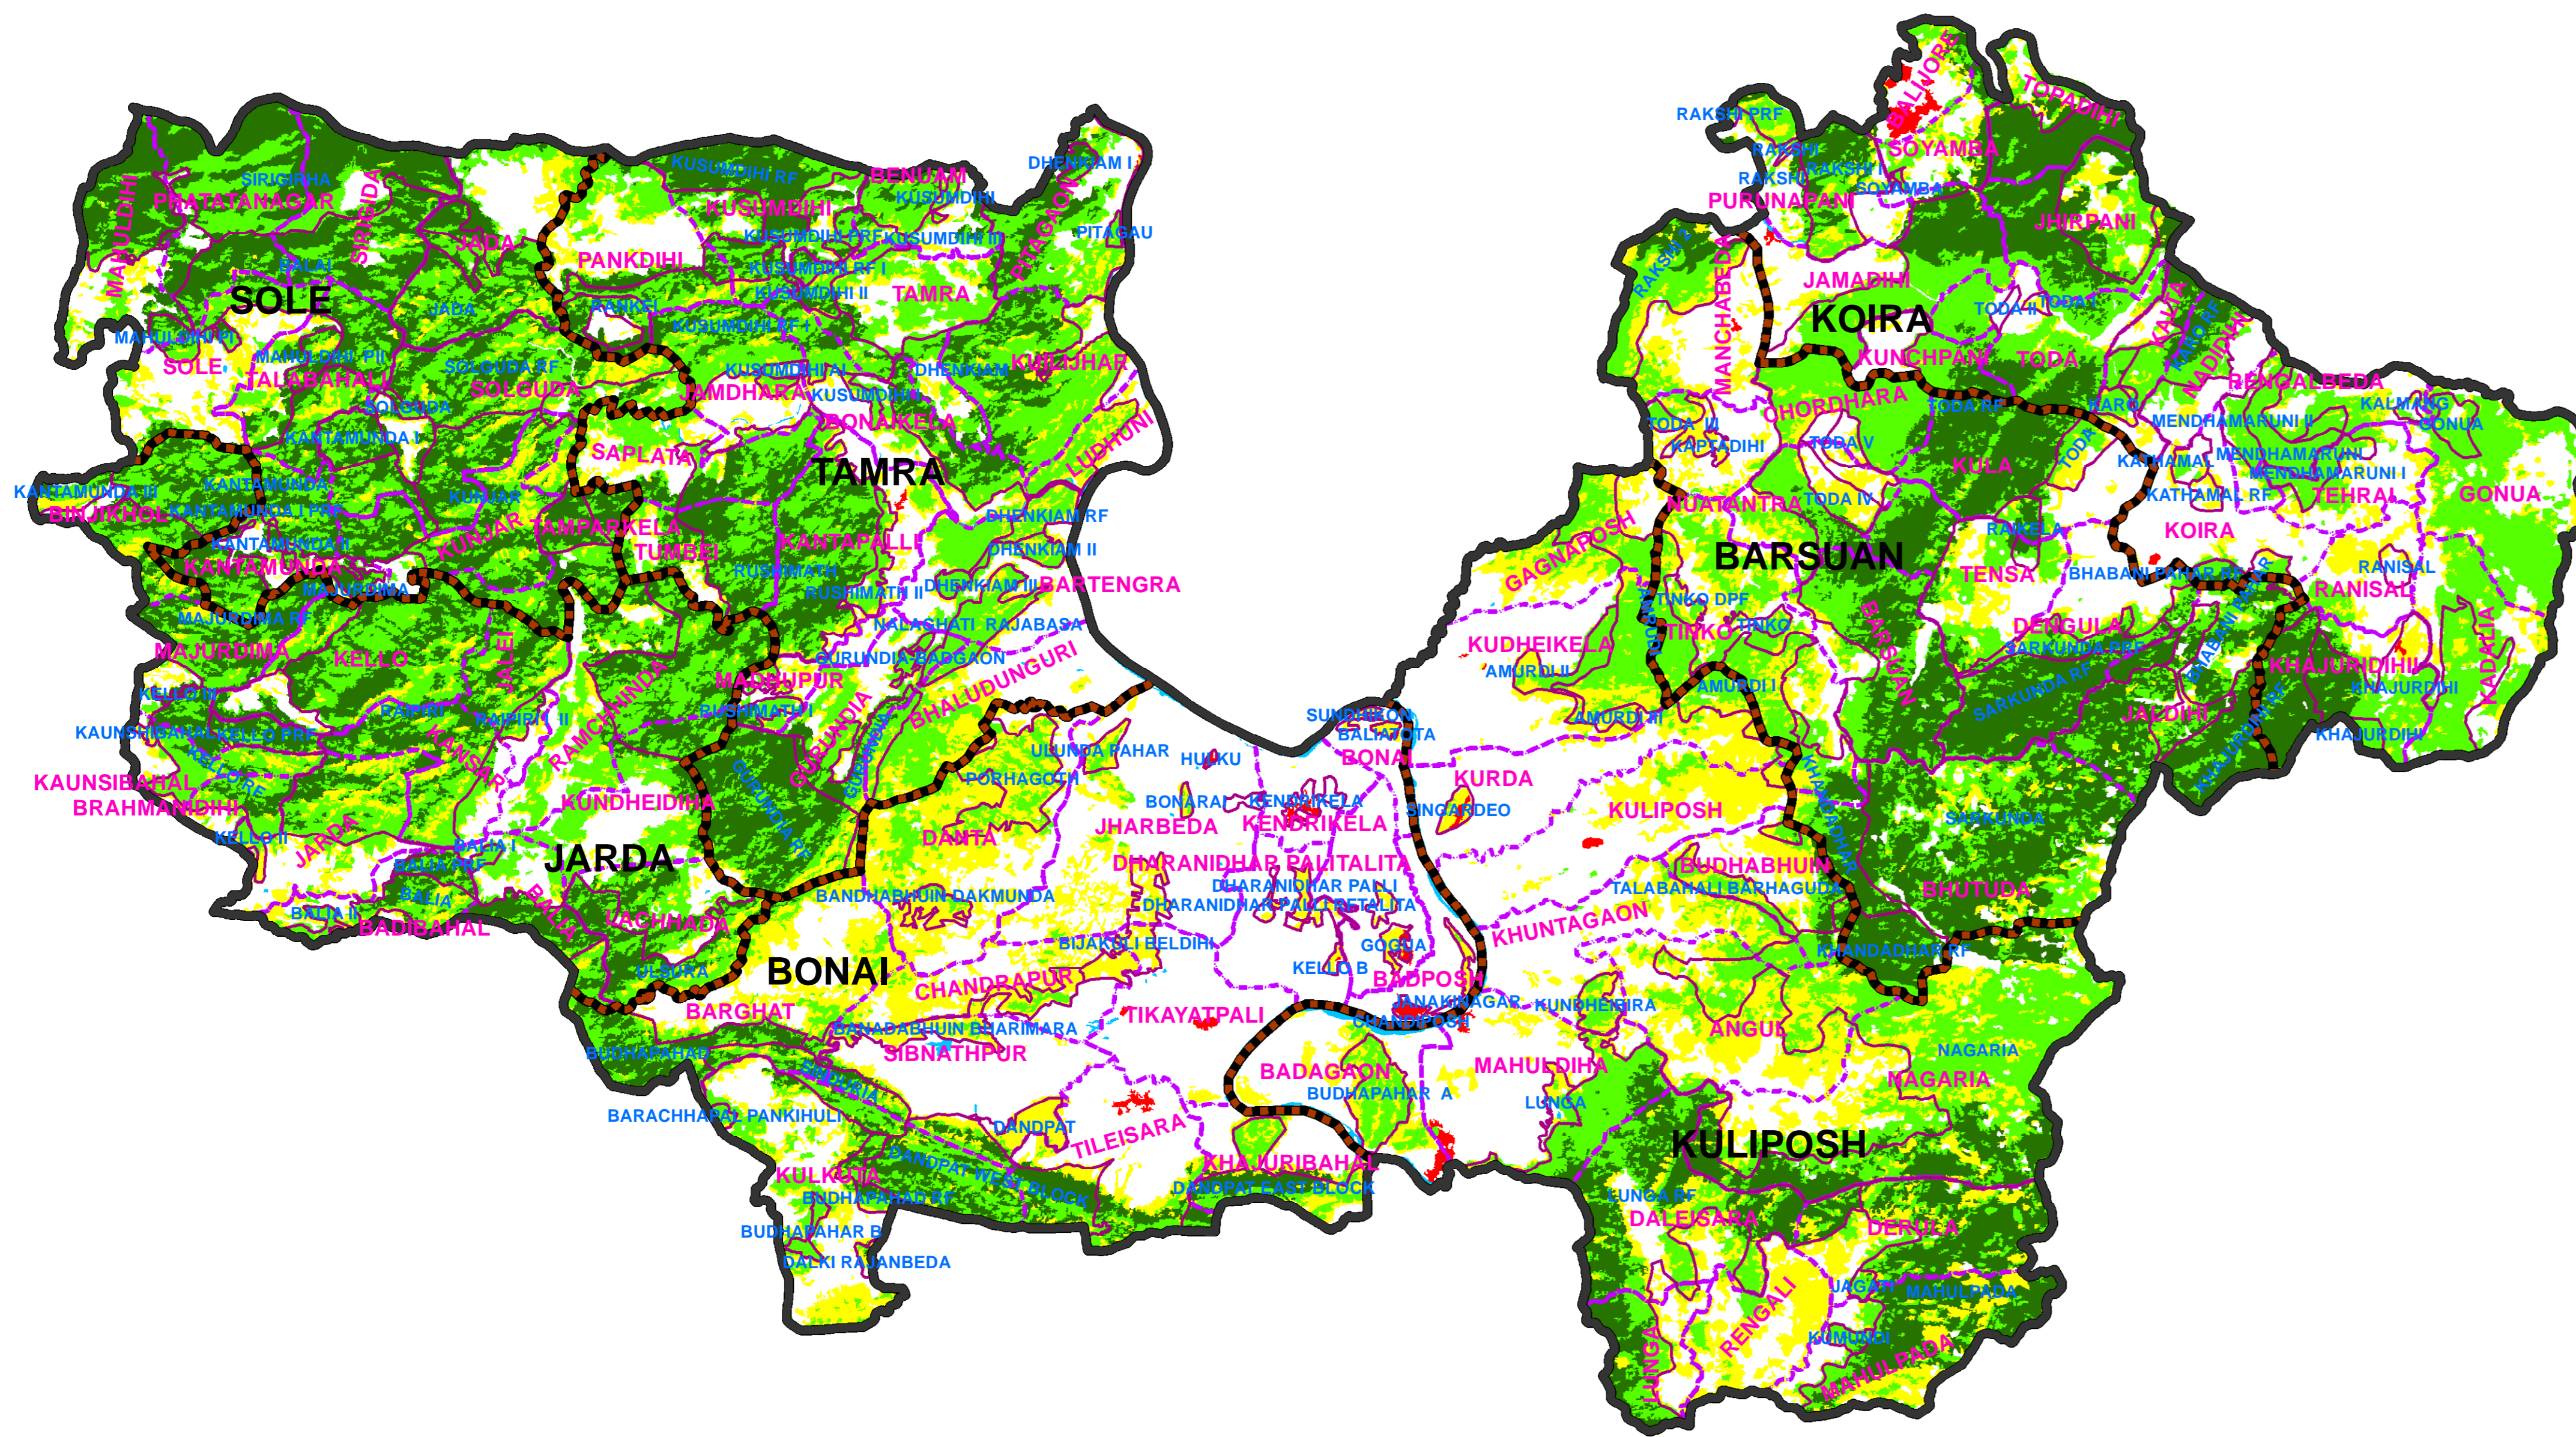

FOREST COVER CHANGE MAP OF BONAI FOREST DIVISION,

2019

2017

Water
 Non-Forest
 Scrub
 Open Forest
 Moderately Dense Forest
 Very Dense Forest

LEGEND

- DIVISION BND
- RANGE BND
- BEAT BND
- FOREST BND