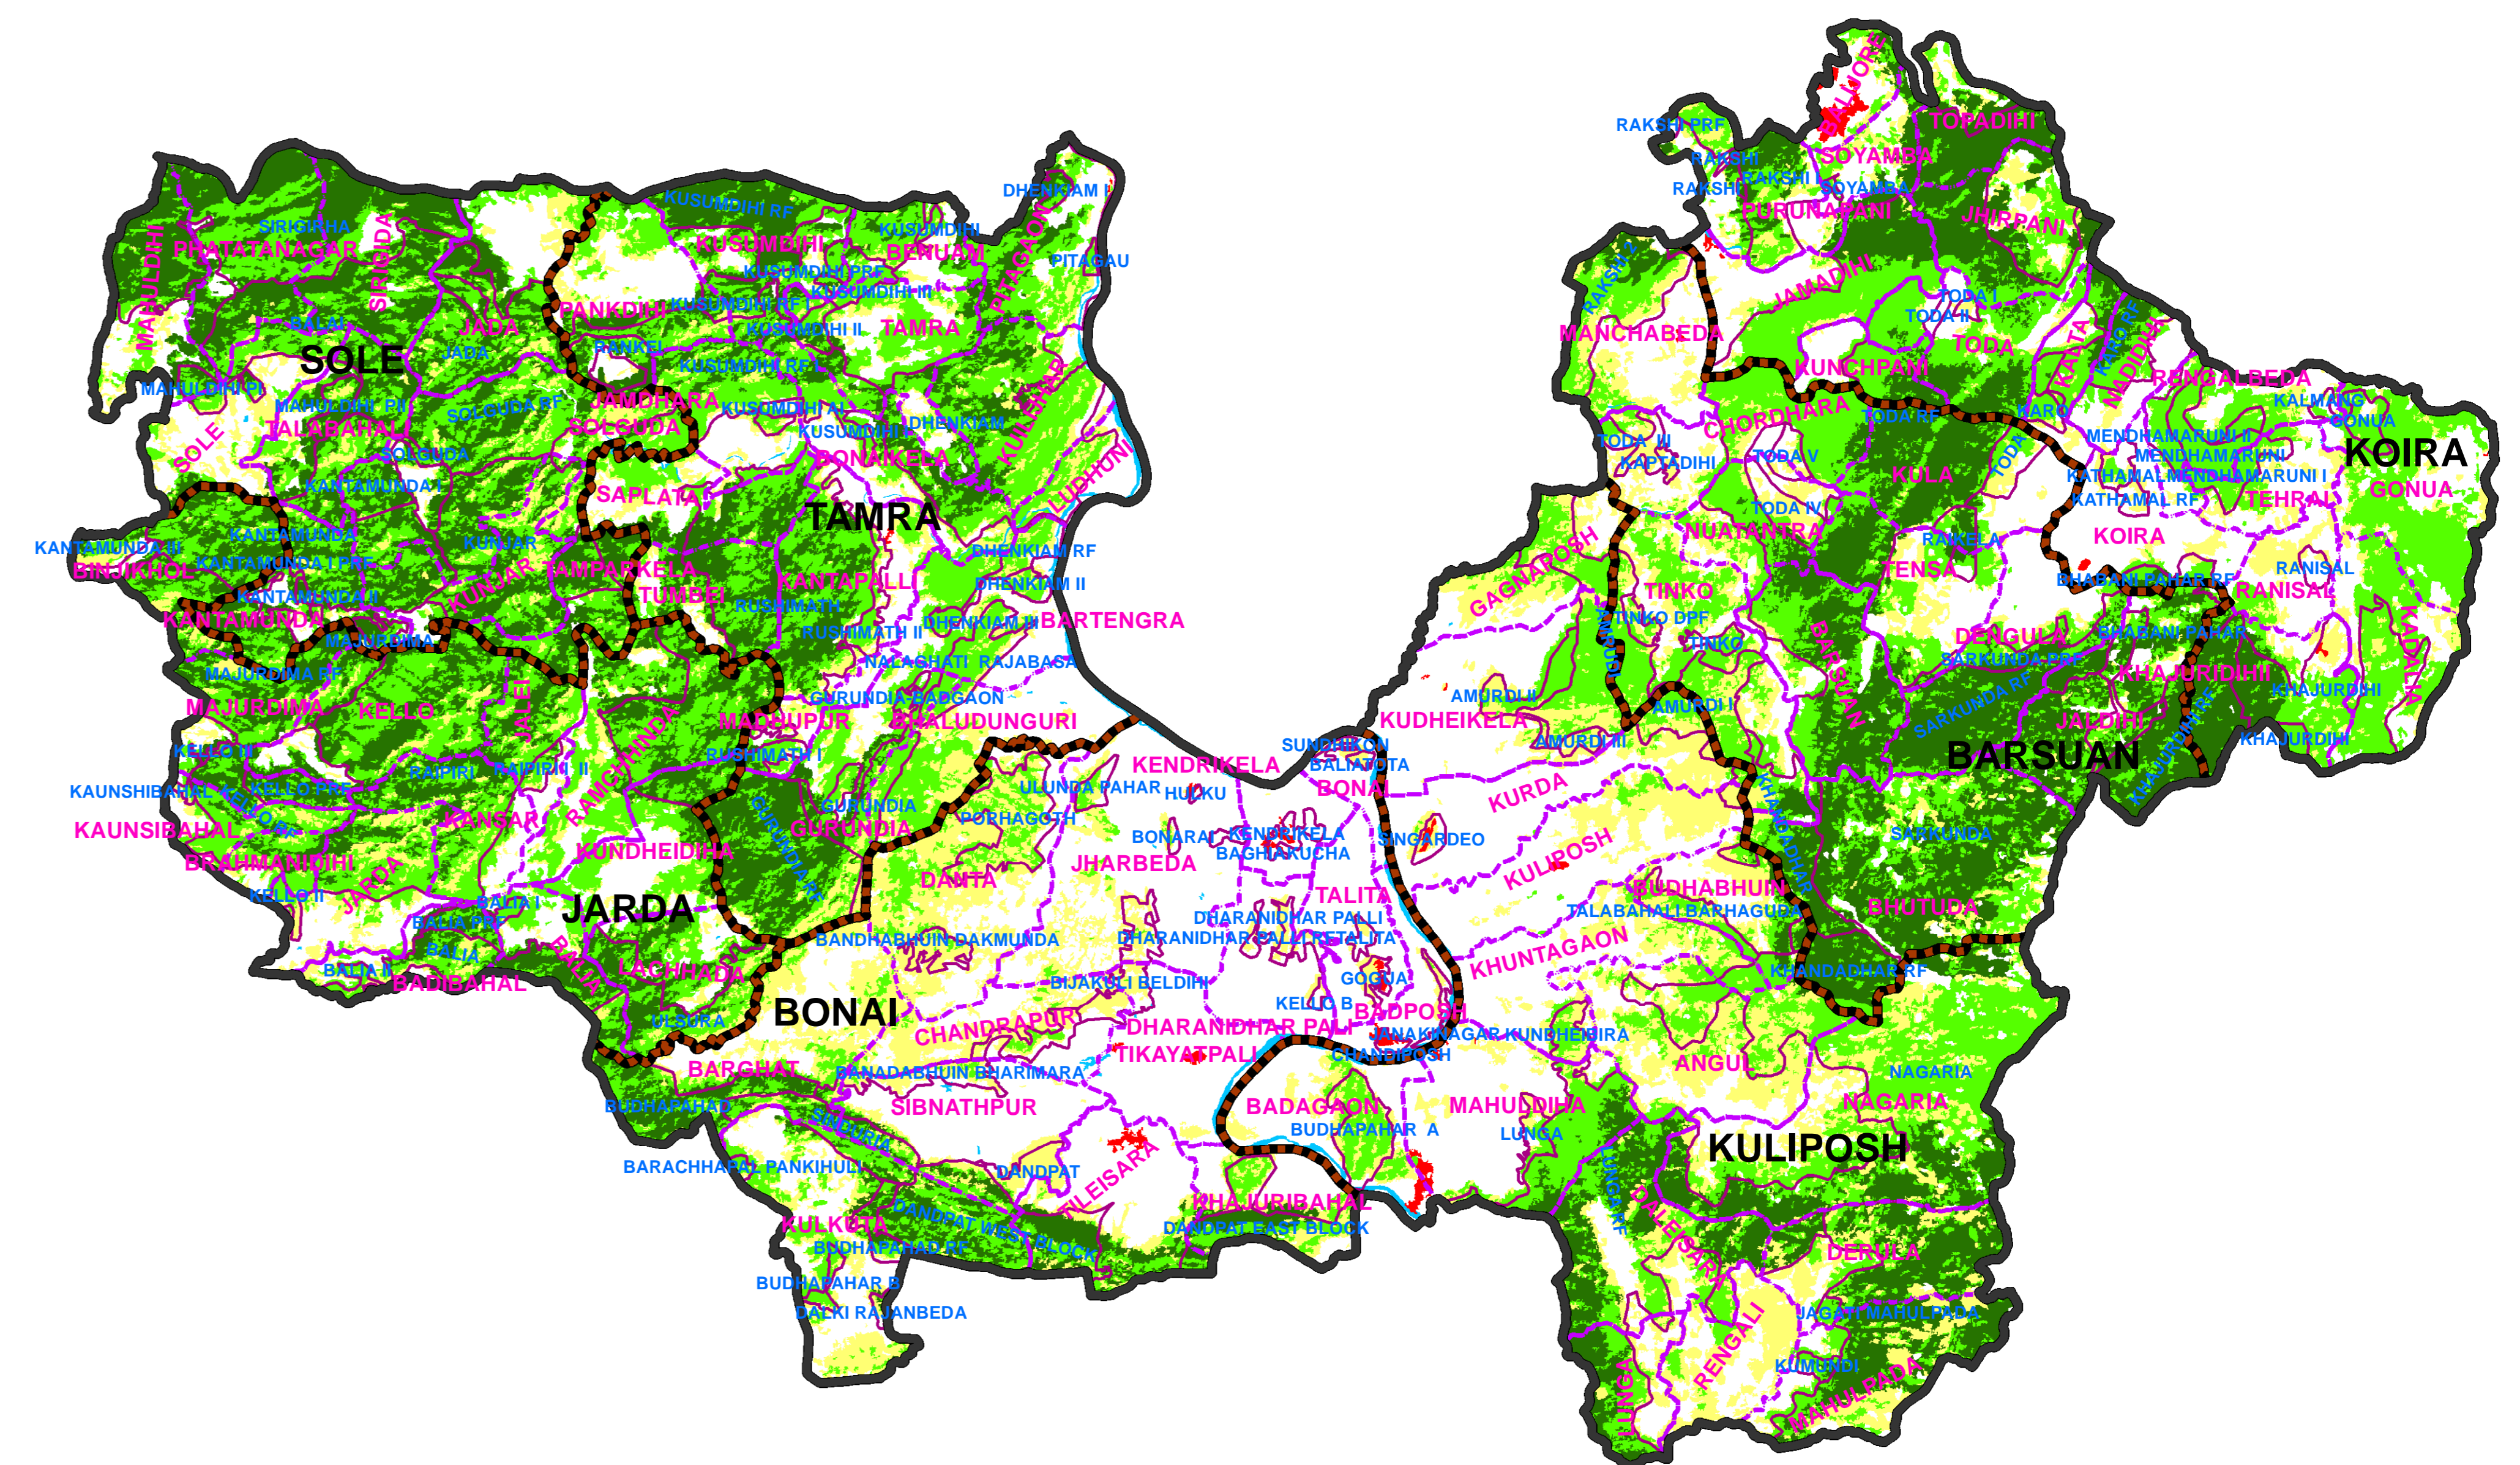

FOREST COVER CHANGE MAP OF BONAI FOREST DIVISION,

2019

2017

Water
 Non-Forest
 Scrub
 Open Forest
 Moderately Dense Forest
 Very Dense Forest

LEGEND

- DIVISION BND
- RANGE BND
- BEAT BND
- FOREST BND