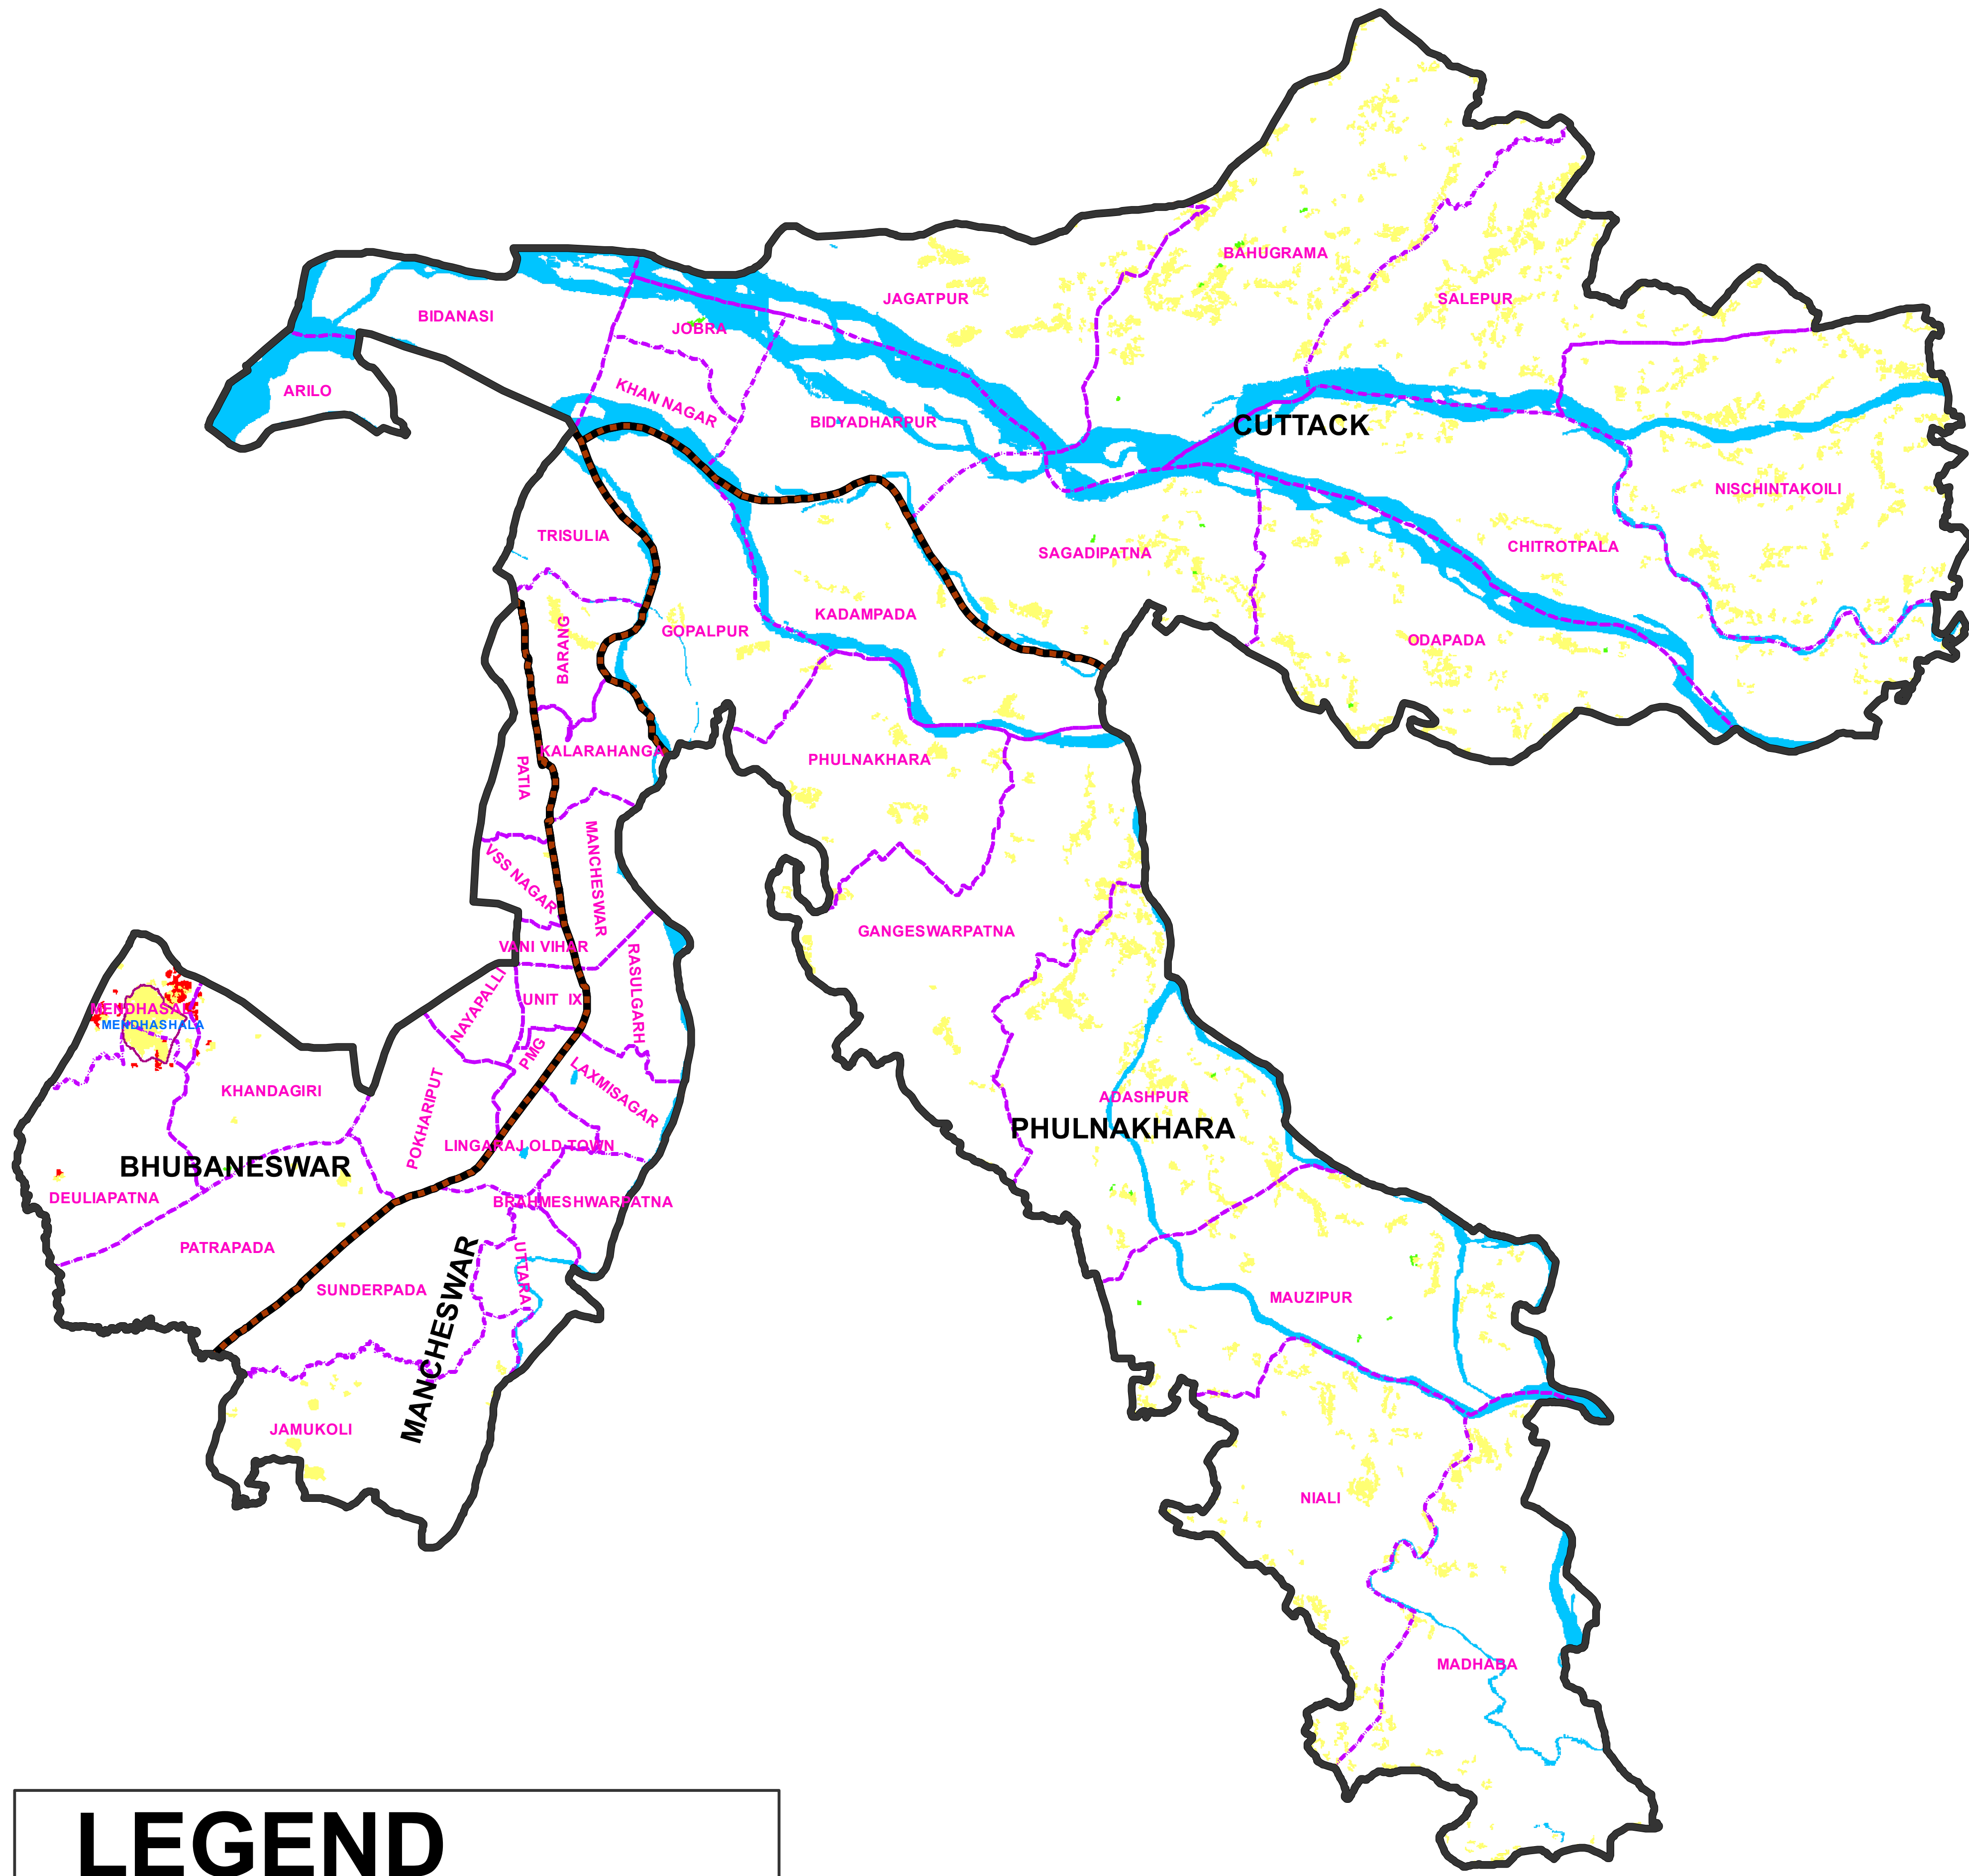

# FOREST COVER CHANGE MAP OF CITY FOREST DIVISION,

2015

2017

**LEGEND**

- DIVISION BND
- RANGE BND
- BEAT BND
- FOREST BND

- Water
- Non-Forest
- Scrub
- Open Forest
- Moderately Dense Forest
- Very Dense Forest