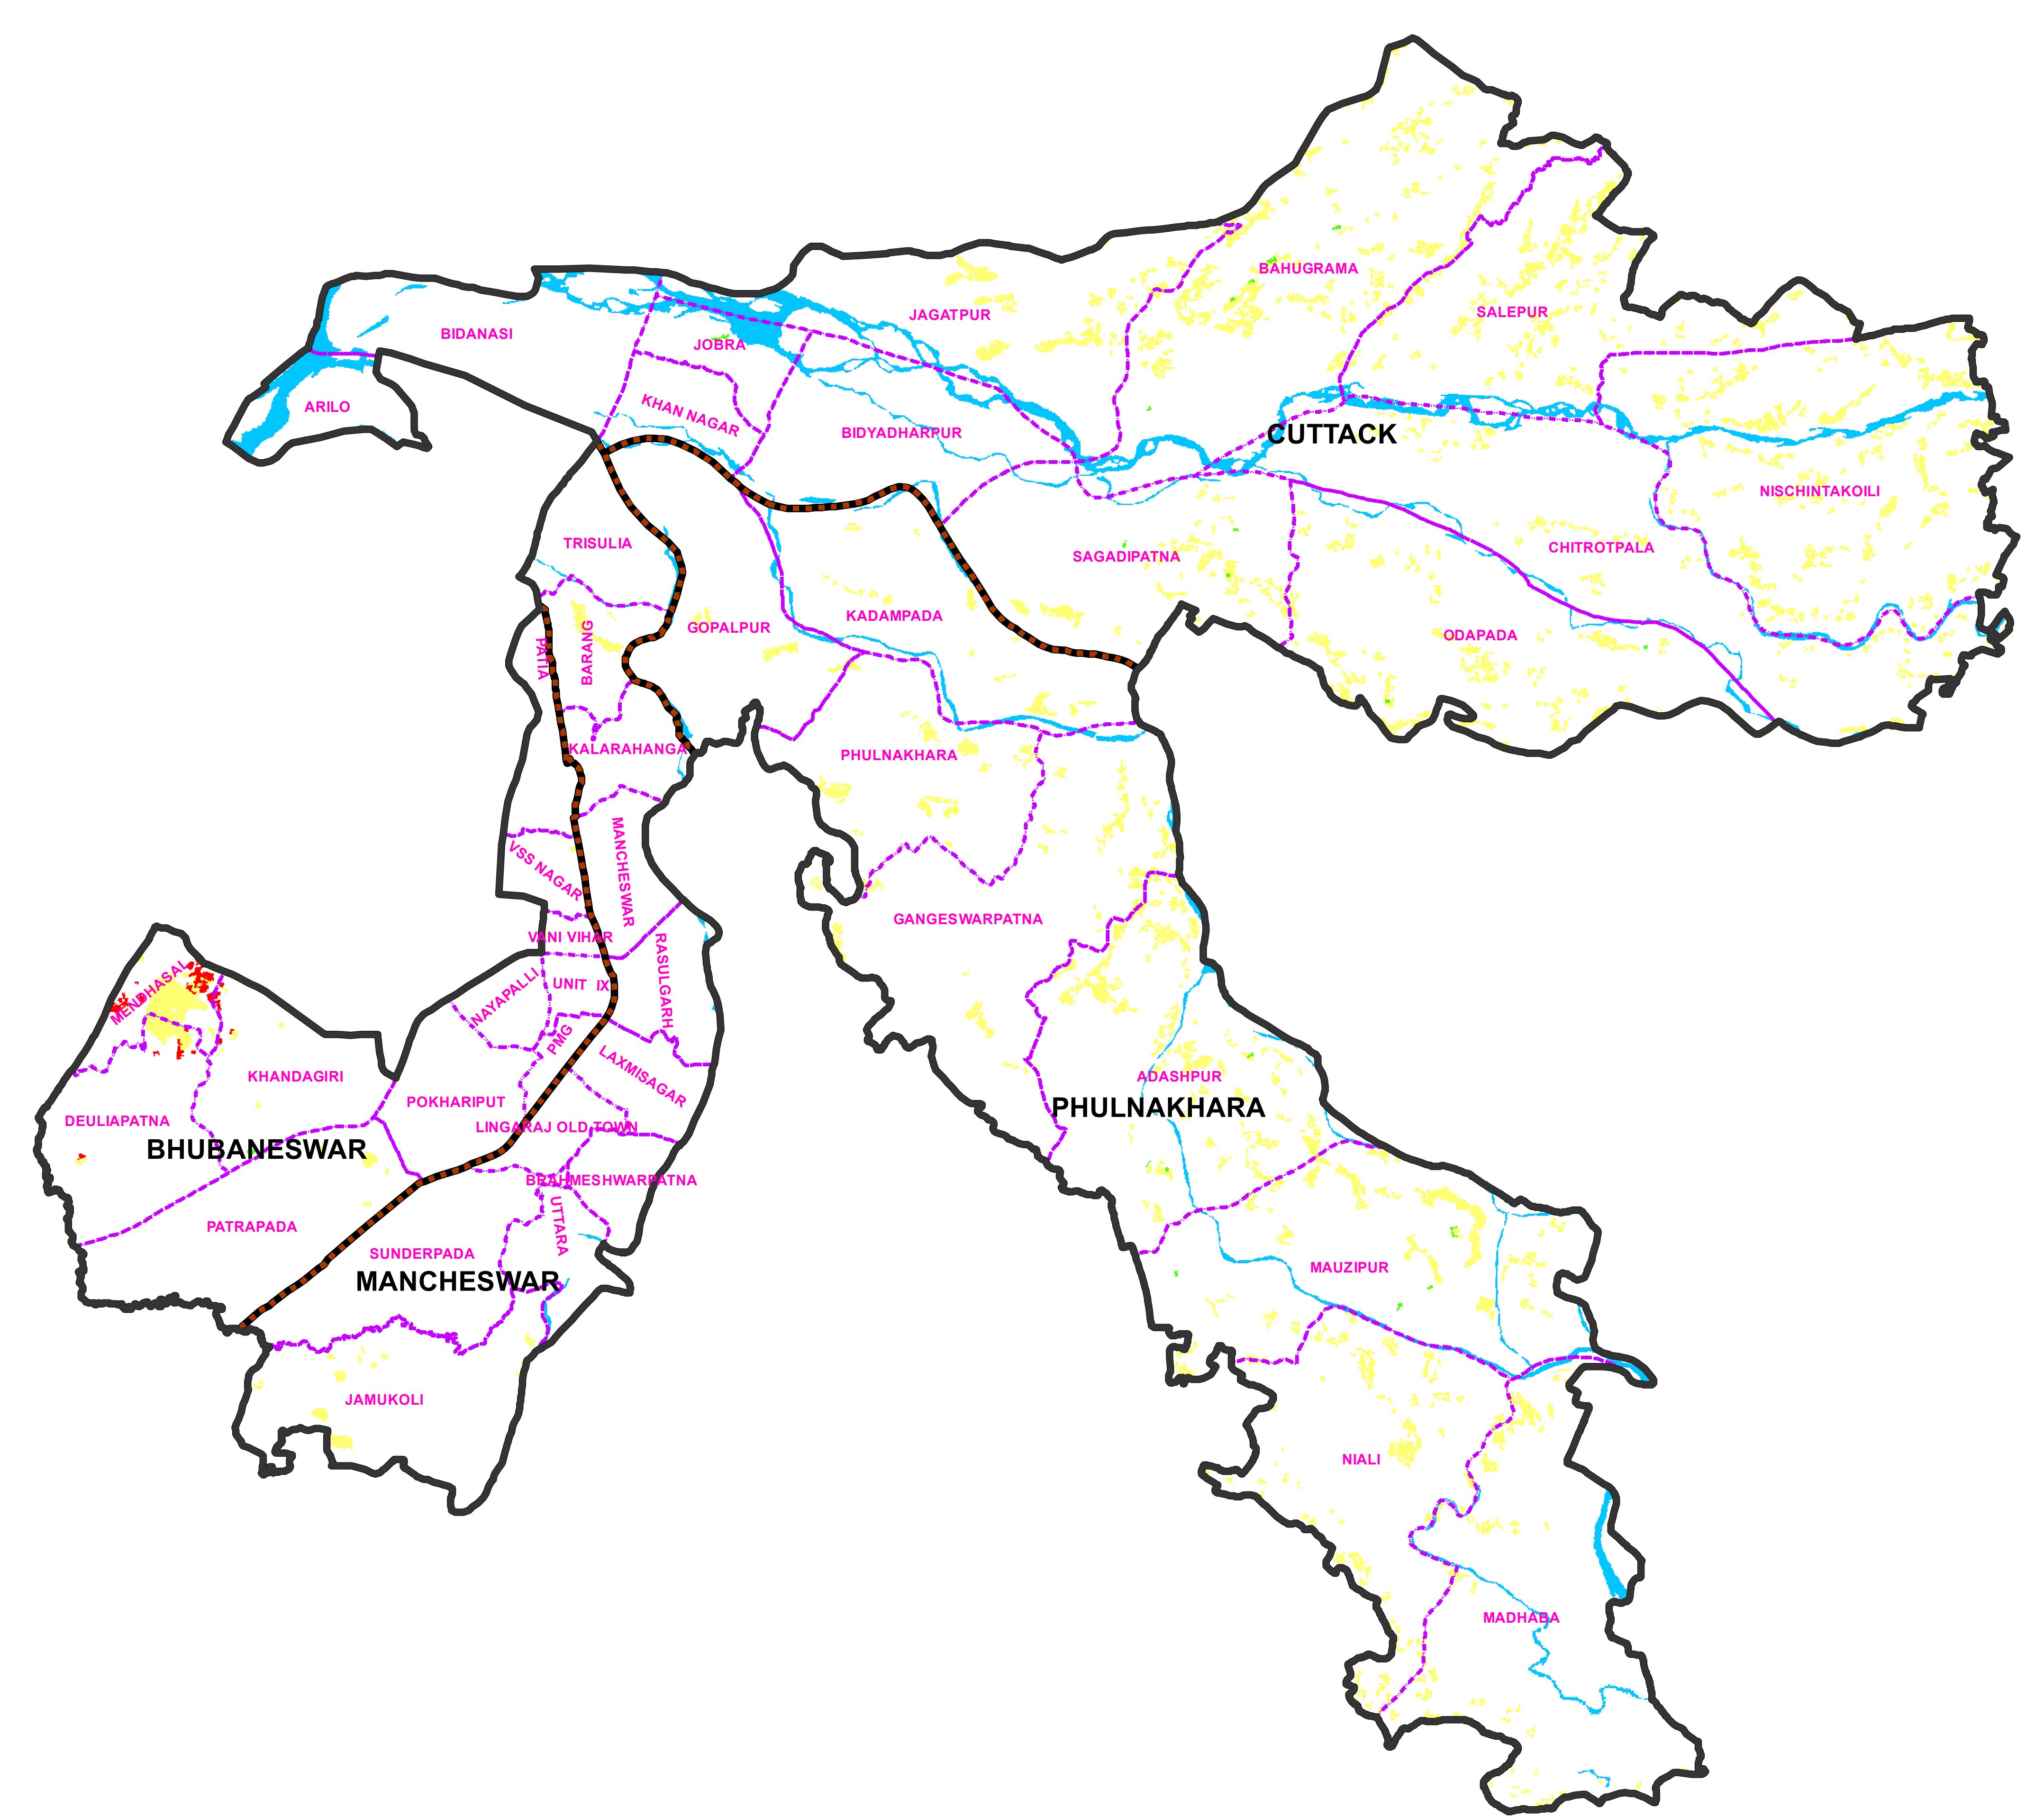

# FOREST COVER CHANGE MAP OF CITY FOREST DIVISION,

2015

2017

**LEGEND**

- DIVISION BND
- RANGE BND
- BEAT BND
- FOREST BND

- Water
- Non-Forest
- Scrub
- Open Forest
- Moderately Dense Forest
- Very Dense Forest