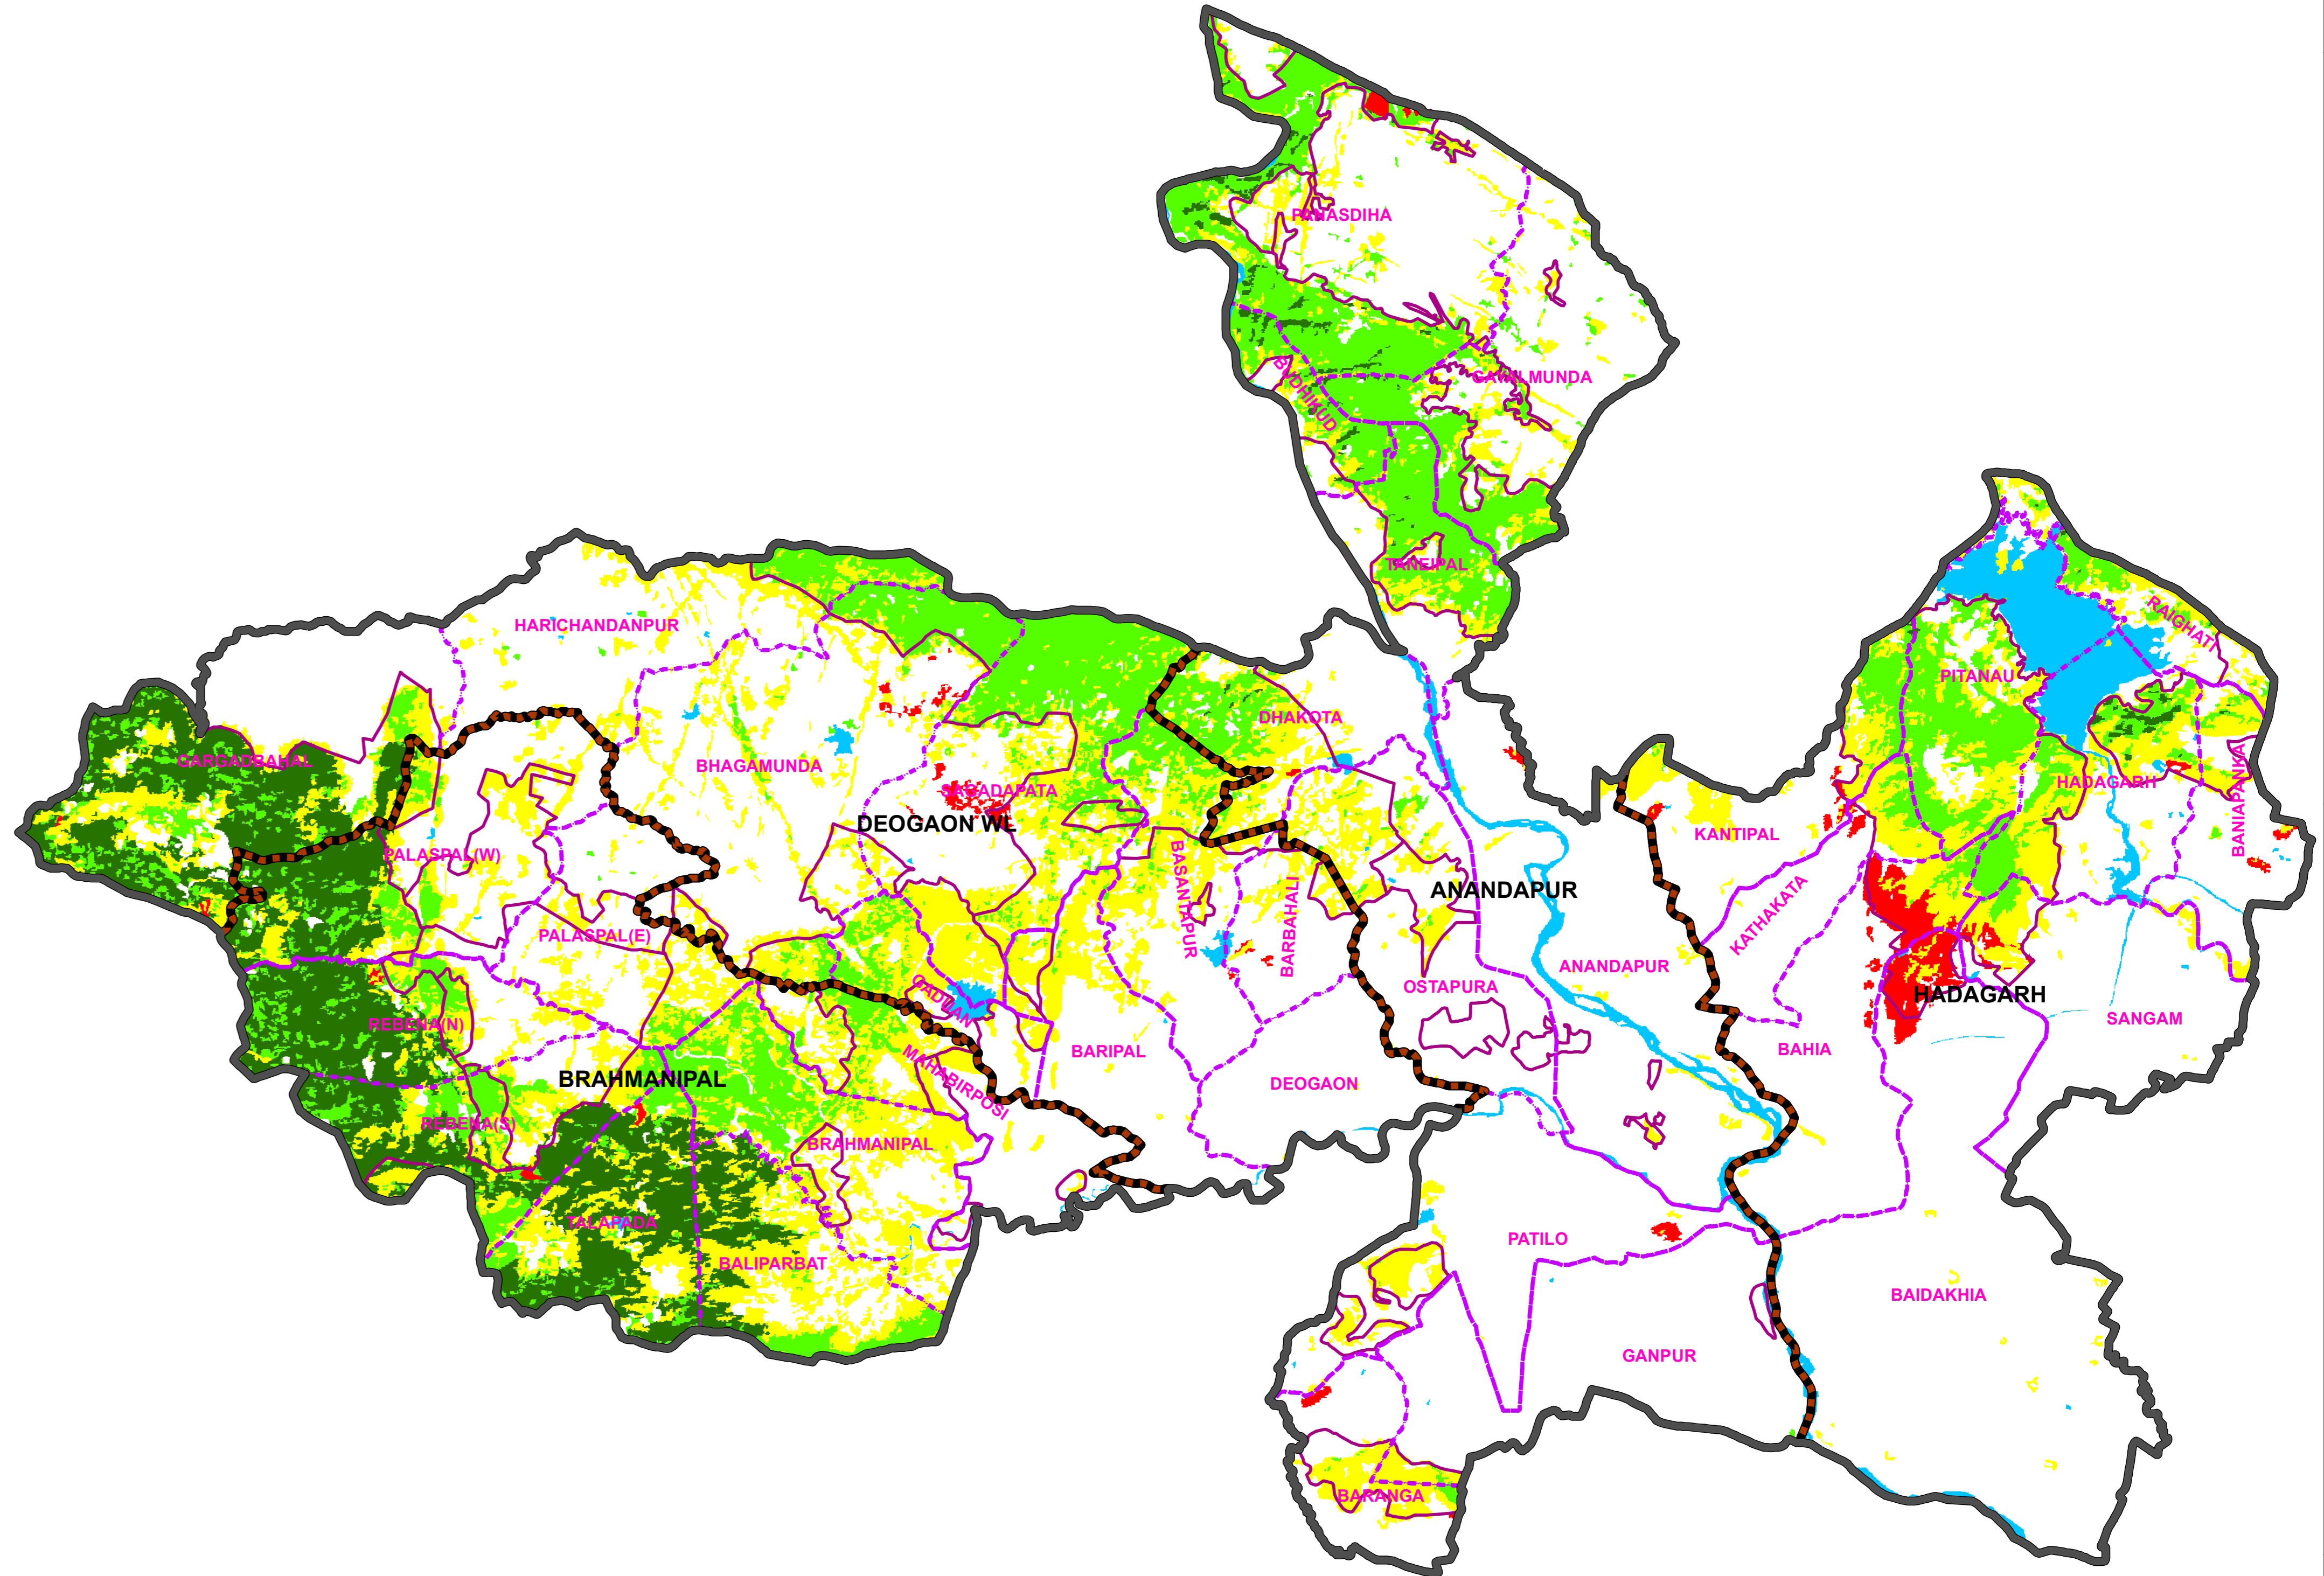

# FOREST COVER CHANGE MAP OF KEONJHAR WL DIVISION,

2019

2021

## LEGEND

- DIVISION BND
- RANGE BND
- BEAT BND
- FOREST BND

- Water
- Non-Forest
- Scrub
- Open Forest
- Moderately Dense Forest
- Very Dense Forest

PREPARED BY : FOREST IT & GEOMATICS CENTRE  
FOREST HEADQUARTERS, ODISHA  
BHUBANESWAR