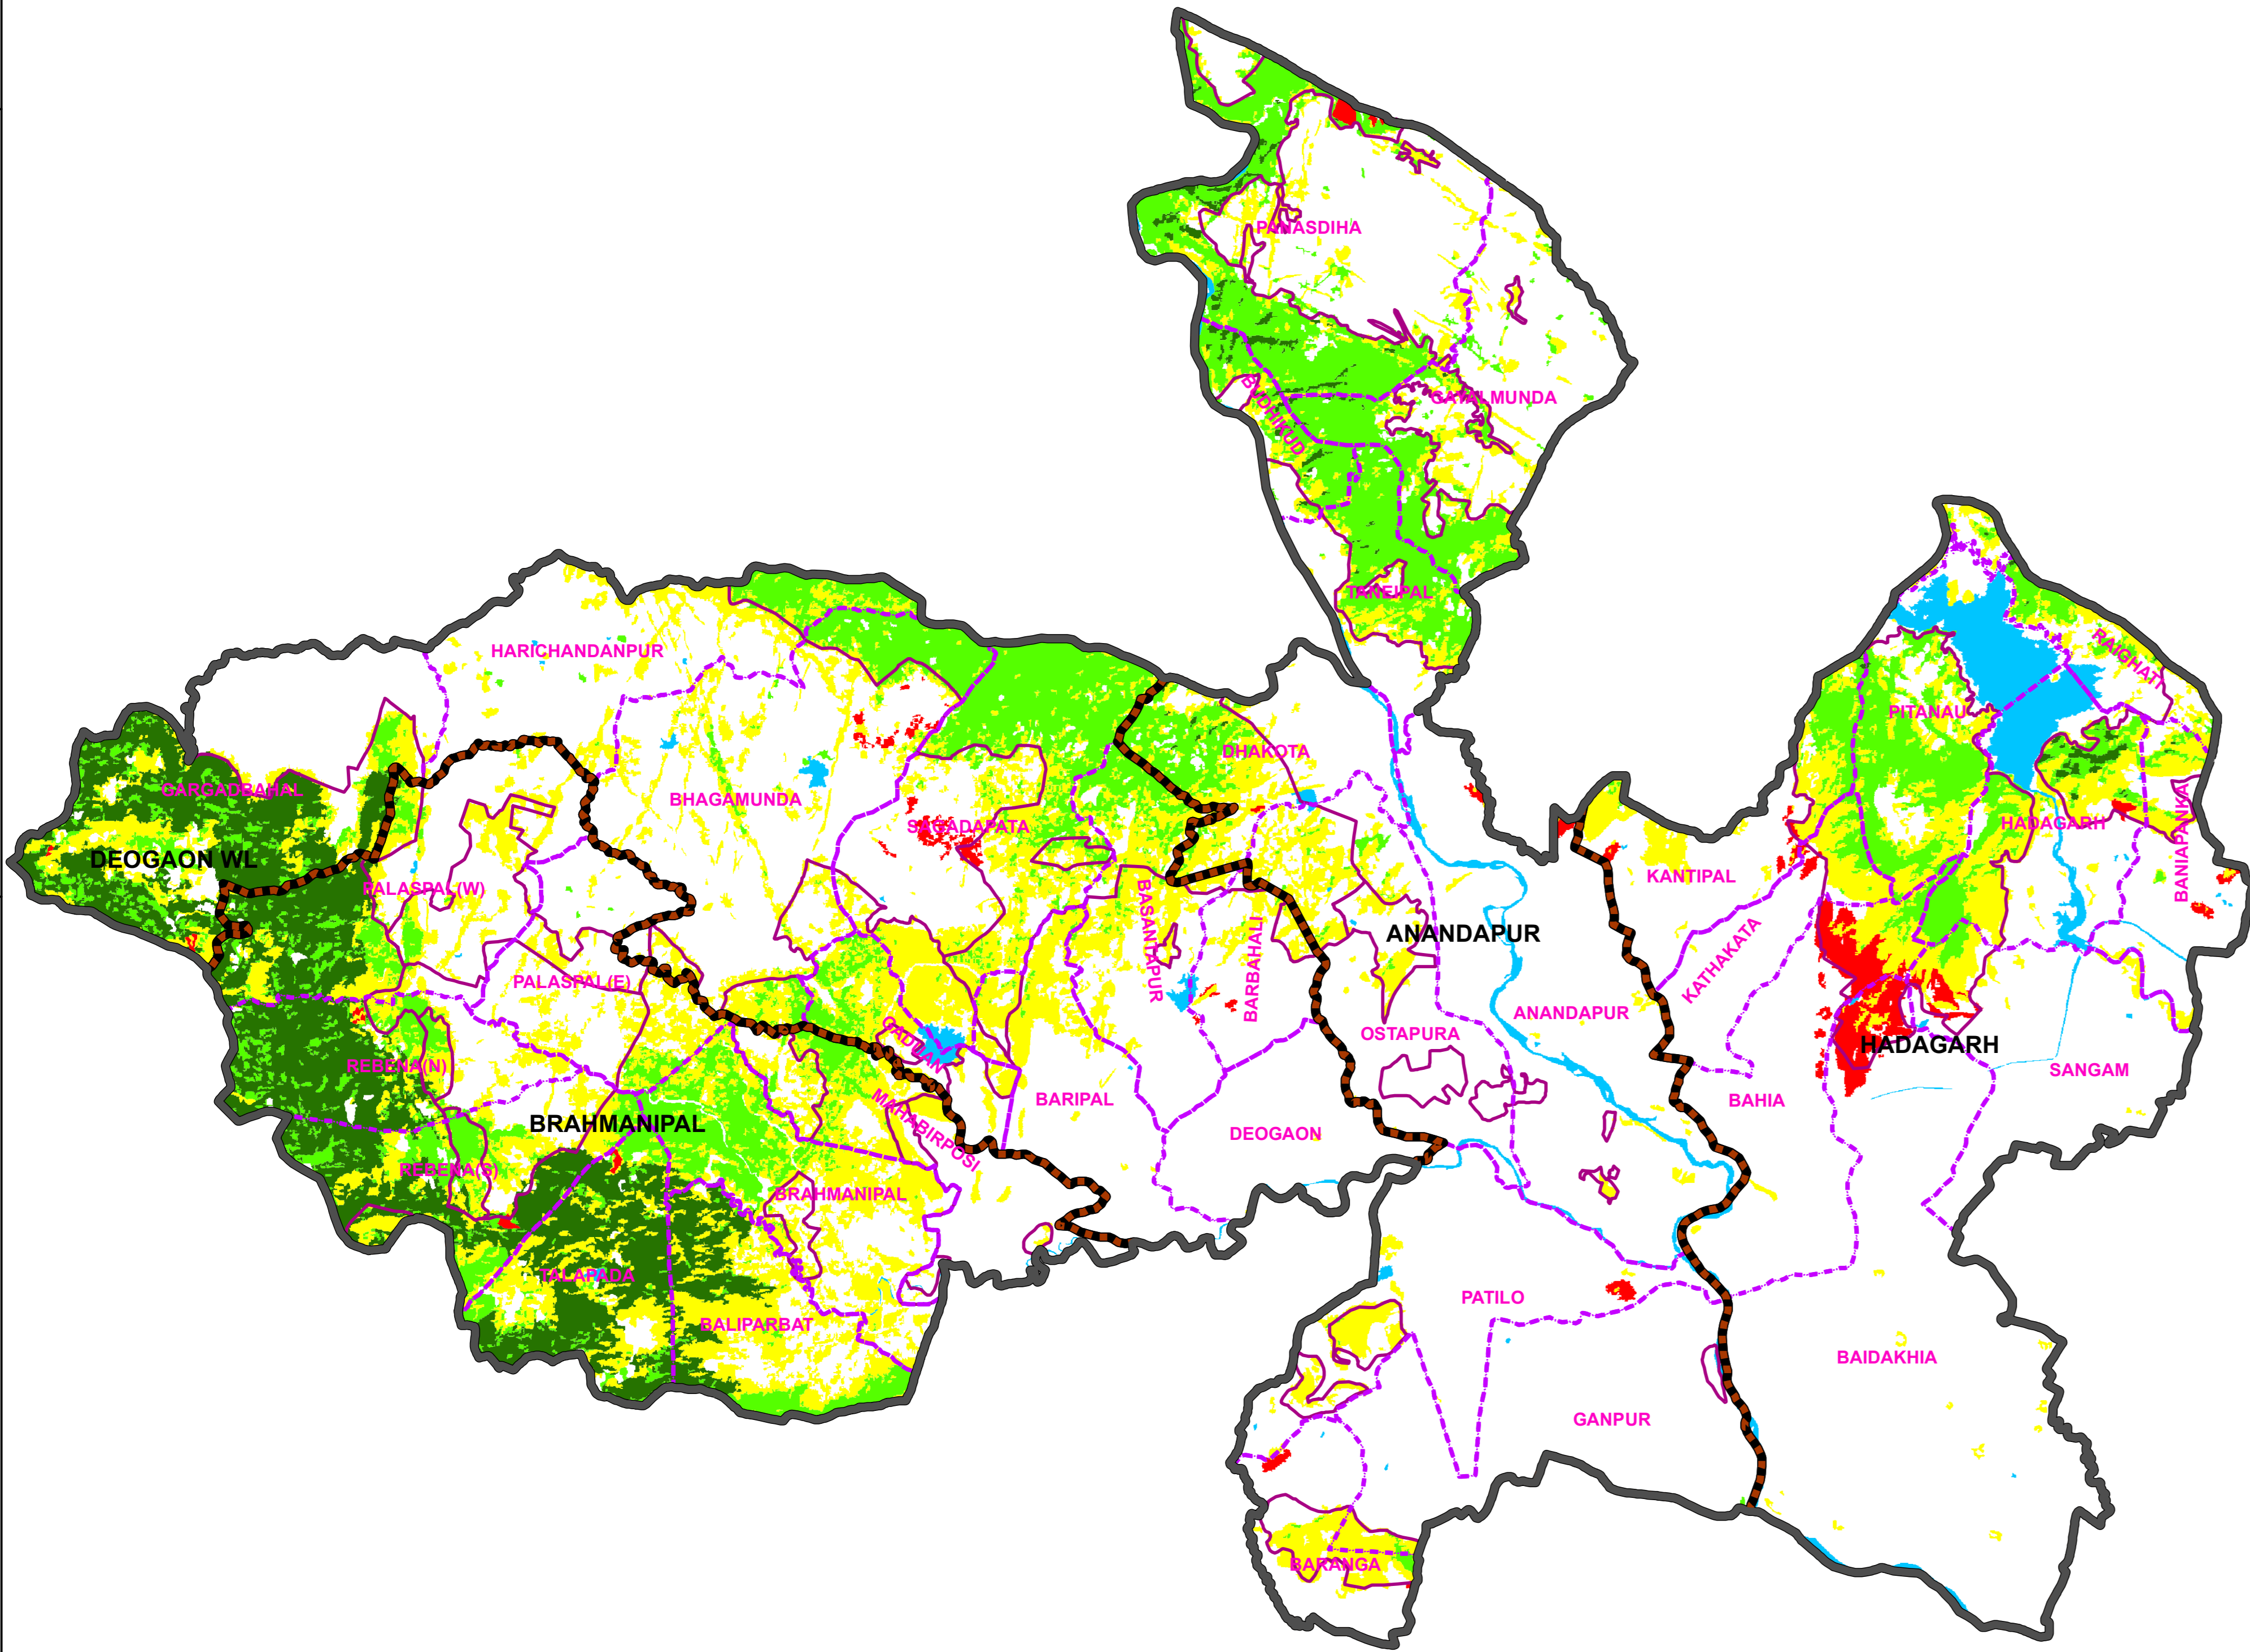

# FOREST COVER CHANGE MAP OF KEONJHAR WL DIVISION,

2019

2021

## LEGEND

- DIVISION BND
- RANGE BND
- BEAT BND
- FOREST BND

- Water
- Non-Forest
- Scrub
- Open Forest
- Moderately Dense Forest
- Very Dense Forest

PREPARED BY : FOREST IT & GEOMATICS CENTRE  
FOREST HEADQUARTERS, ODISHA  
BHUBANESWAR