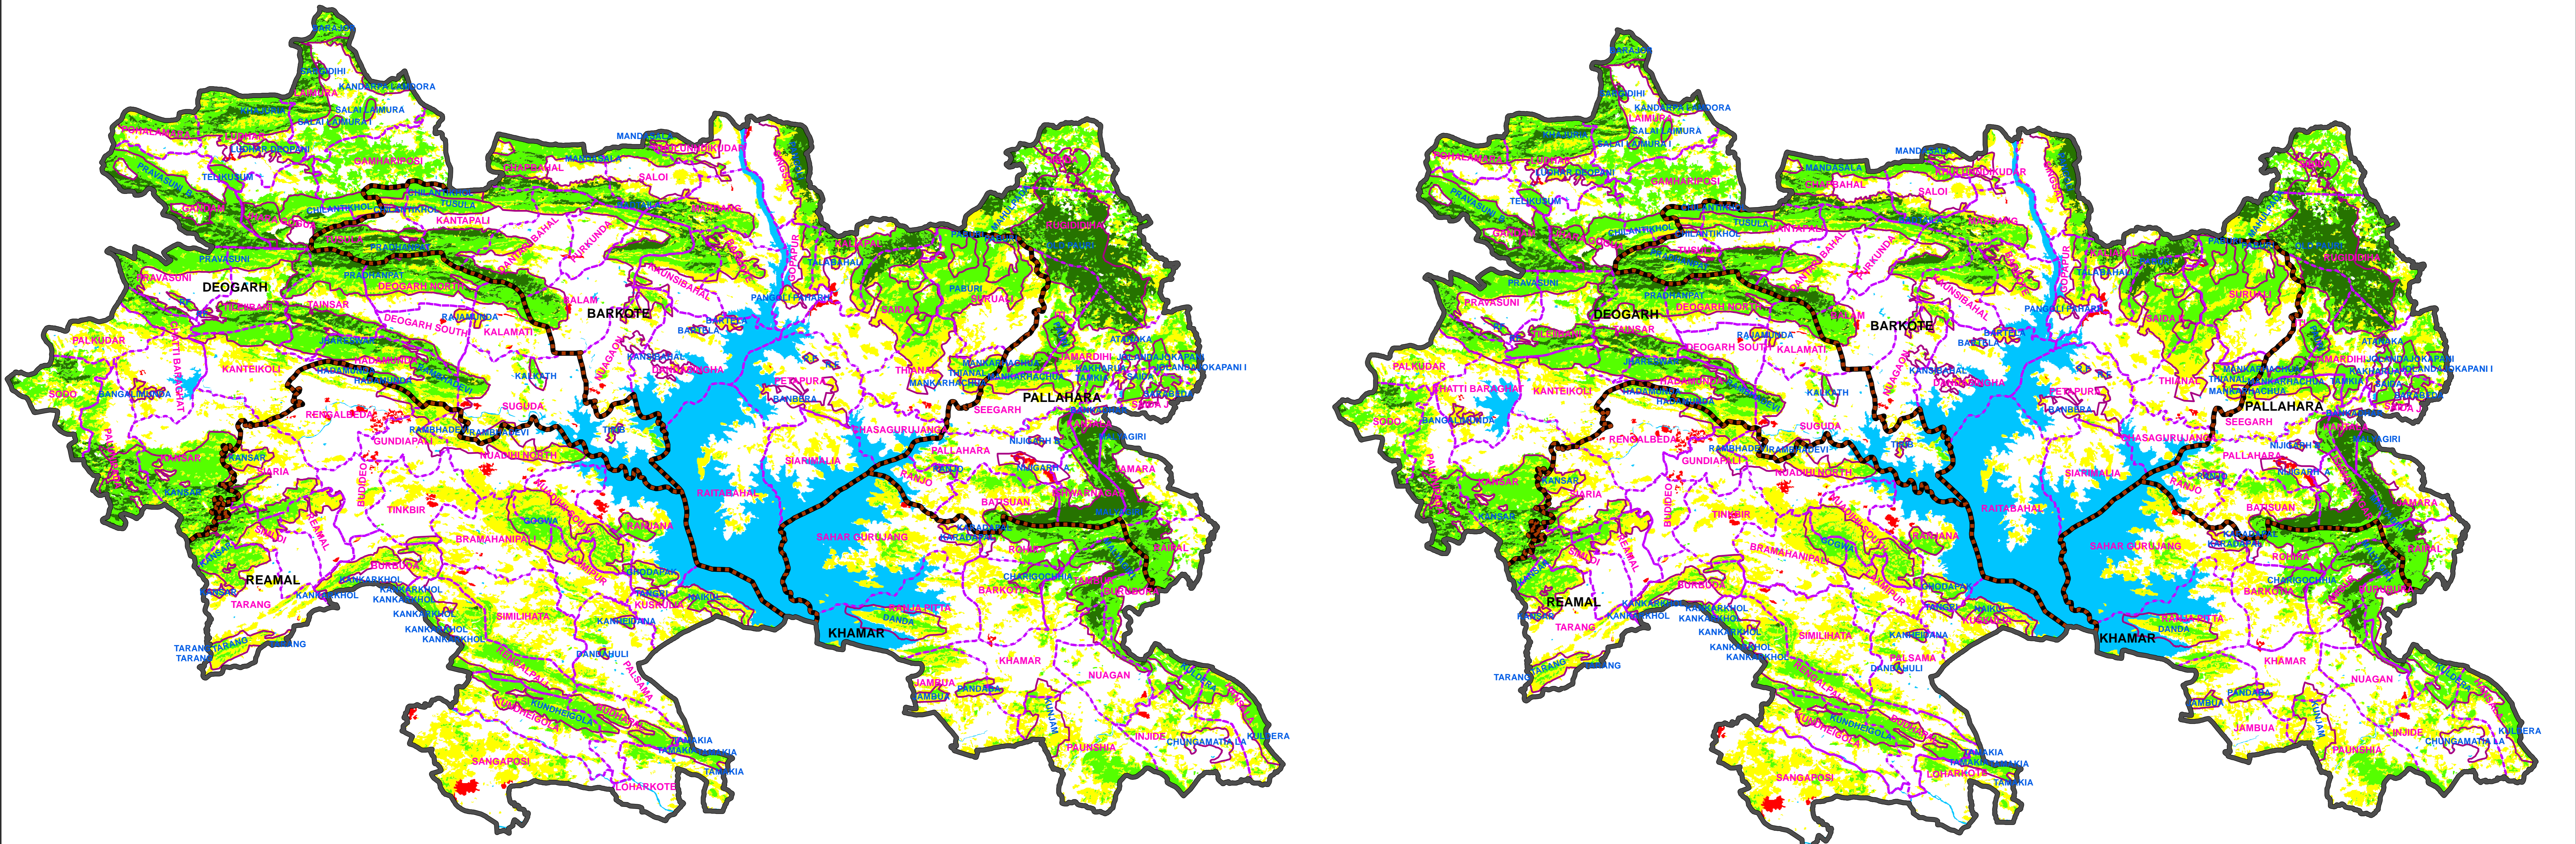

# FOREST COVER CHANGE MAP OF DEOGARH FOREST DIVISION,

2019

2021

**LEGEND**

- DIVISION BND
- RANGE BND
- BEAT BND
- FOREST BND

- Water
- Non-Forest
- Scrub
- Open Forest
- Moderately Dense Forest
- Very Dense Forest

PREPARED BY : FOREST IT & GEOMATICS CENTRE  
FOREST HEADQUARTERS, ODISHA  
BHUBANESWAR

22°0'0"N

22°0'0"N

21°0'0"N

21°0'0"N

85°0'0"E

86°0'0"E